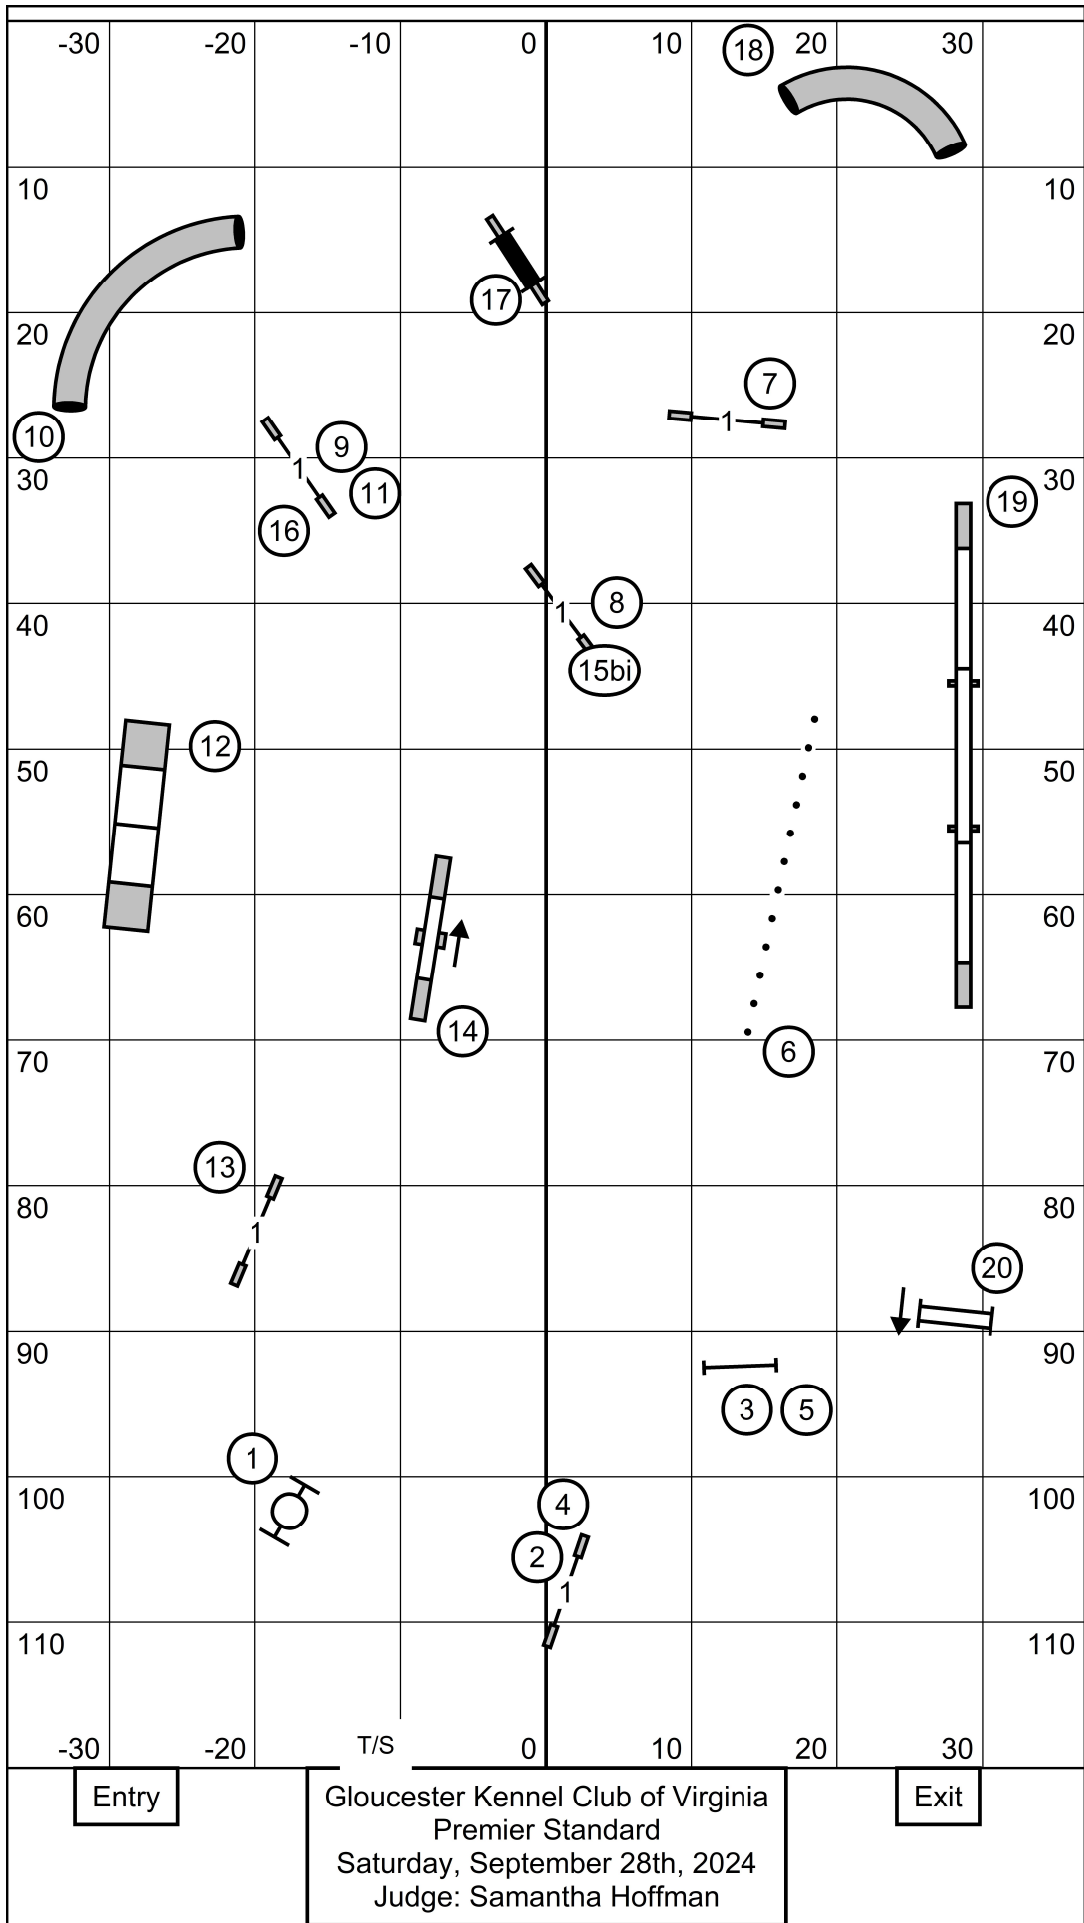

Gloucester Kennel Club of Virginia
 Fifteen and Send Time
 Saturday, September 28th, 2024
 Judge: Samantha Hoffman

*Start and finish are bidirectional

- Novice: (3) (4) or (8) (3) in flow
- Open: (3) (4) or (8) (3) in flow
- Ex/M: (8) (3) (4) in flow

Entry

Gloucester Kennel Club of Virginia
 Master/Excellent Standard
 Saturday, September 28th, 2024
 Judge: Samantha Hoffman

Exit

Entry

Gloucester Kennel Club of Virginia
 Open Standard
 Saturday, September 28th, 2024
 Judge: Samantha Hoffman

Exit

Entry

Gloucester Kennel Club of Virginia
 Master/Excellent Jumpers With Weaves
 Saturday, September 28th, 2024
 Judge: Samantha Hoffman

Exit