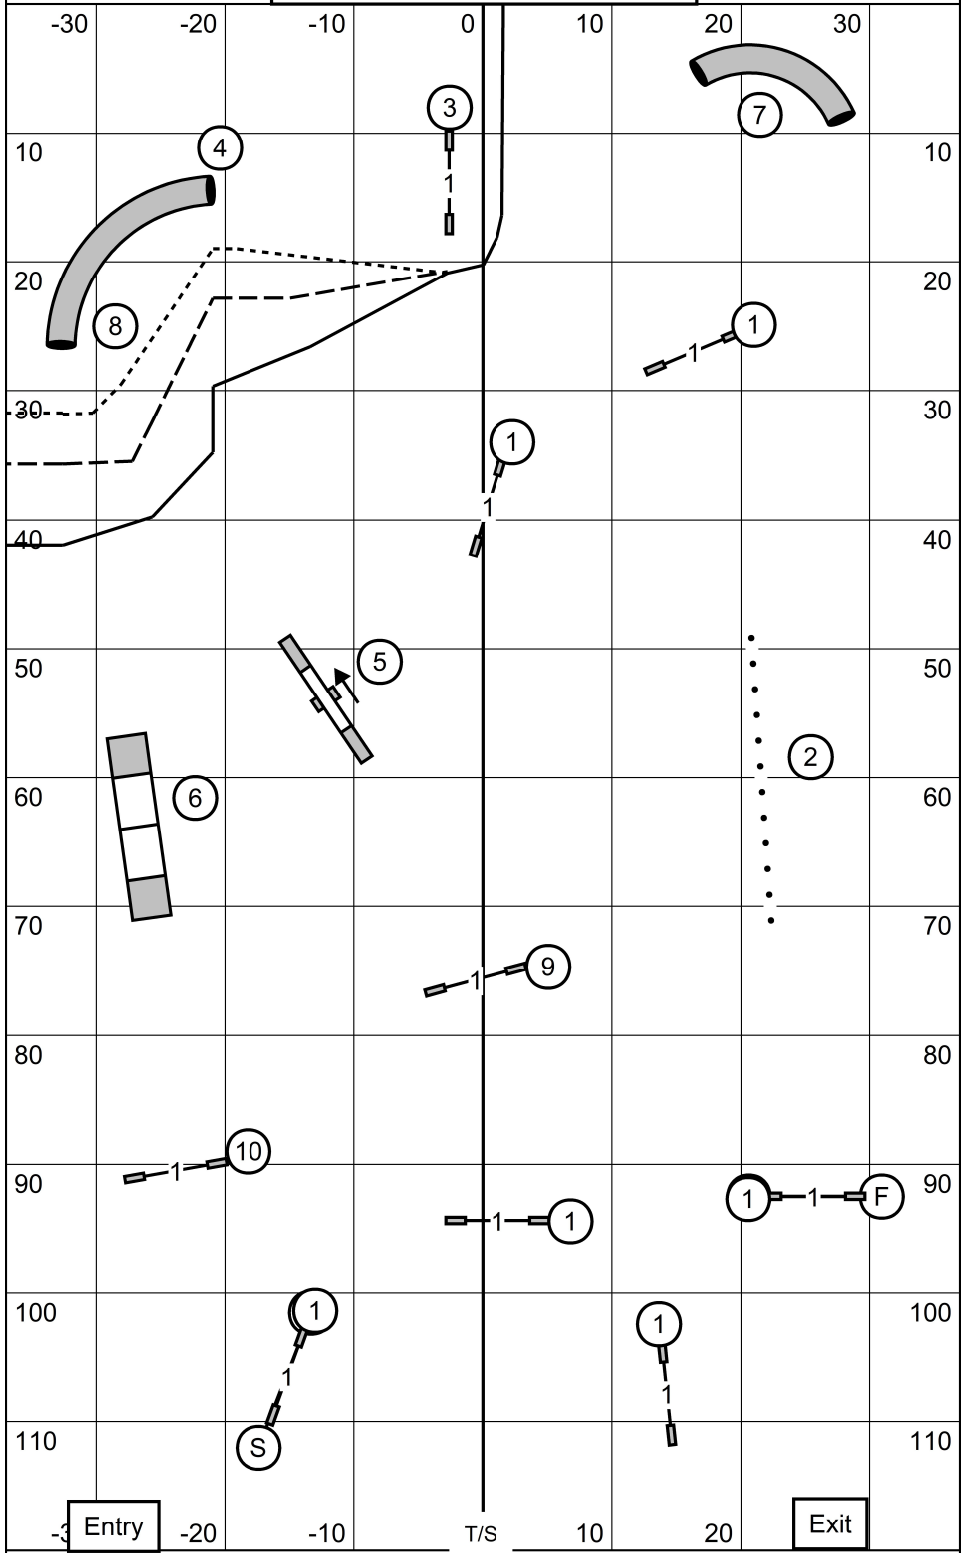

Gloucester Kennel Club of Virginia
 Fifteen and Send Time
 Saturday, September 28th, 2024
 Judge: Samantha Hoffman

*Start and finish are bidirectional

- Novice: (3) (4) or (8) (3) in flow
- Open: (3) (4) or (8) (3) in flow
- Ex/M: (8) (3) (4) in flow

Entry

Gloucester Kennel Club of Virginia
 Master/Excellent Standard
 Saturday, September 28th, 2024
 Judge: Samantha Hoffman

Exit

Entry

Gloucester Kennel Club of Virginia
 Open Standard
 Saturday, September 28th, 2024
 Judge: Samantha Hoffman

Exit

Entry

Gloucester Kennel Club of Virginia
 Master/Excellent Jumpers With Weaves
 Saturday, September 28th, 2024
 Judge: Samantha Hoffman

Exit