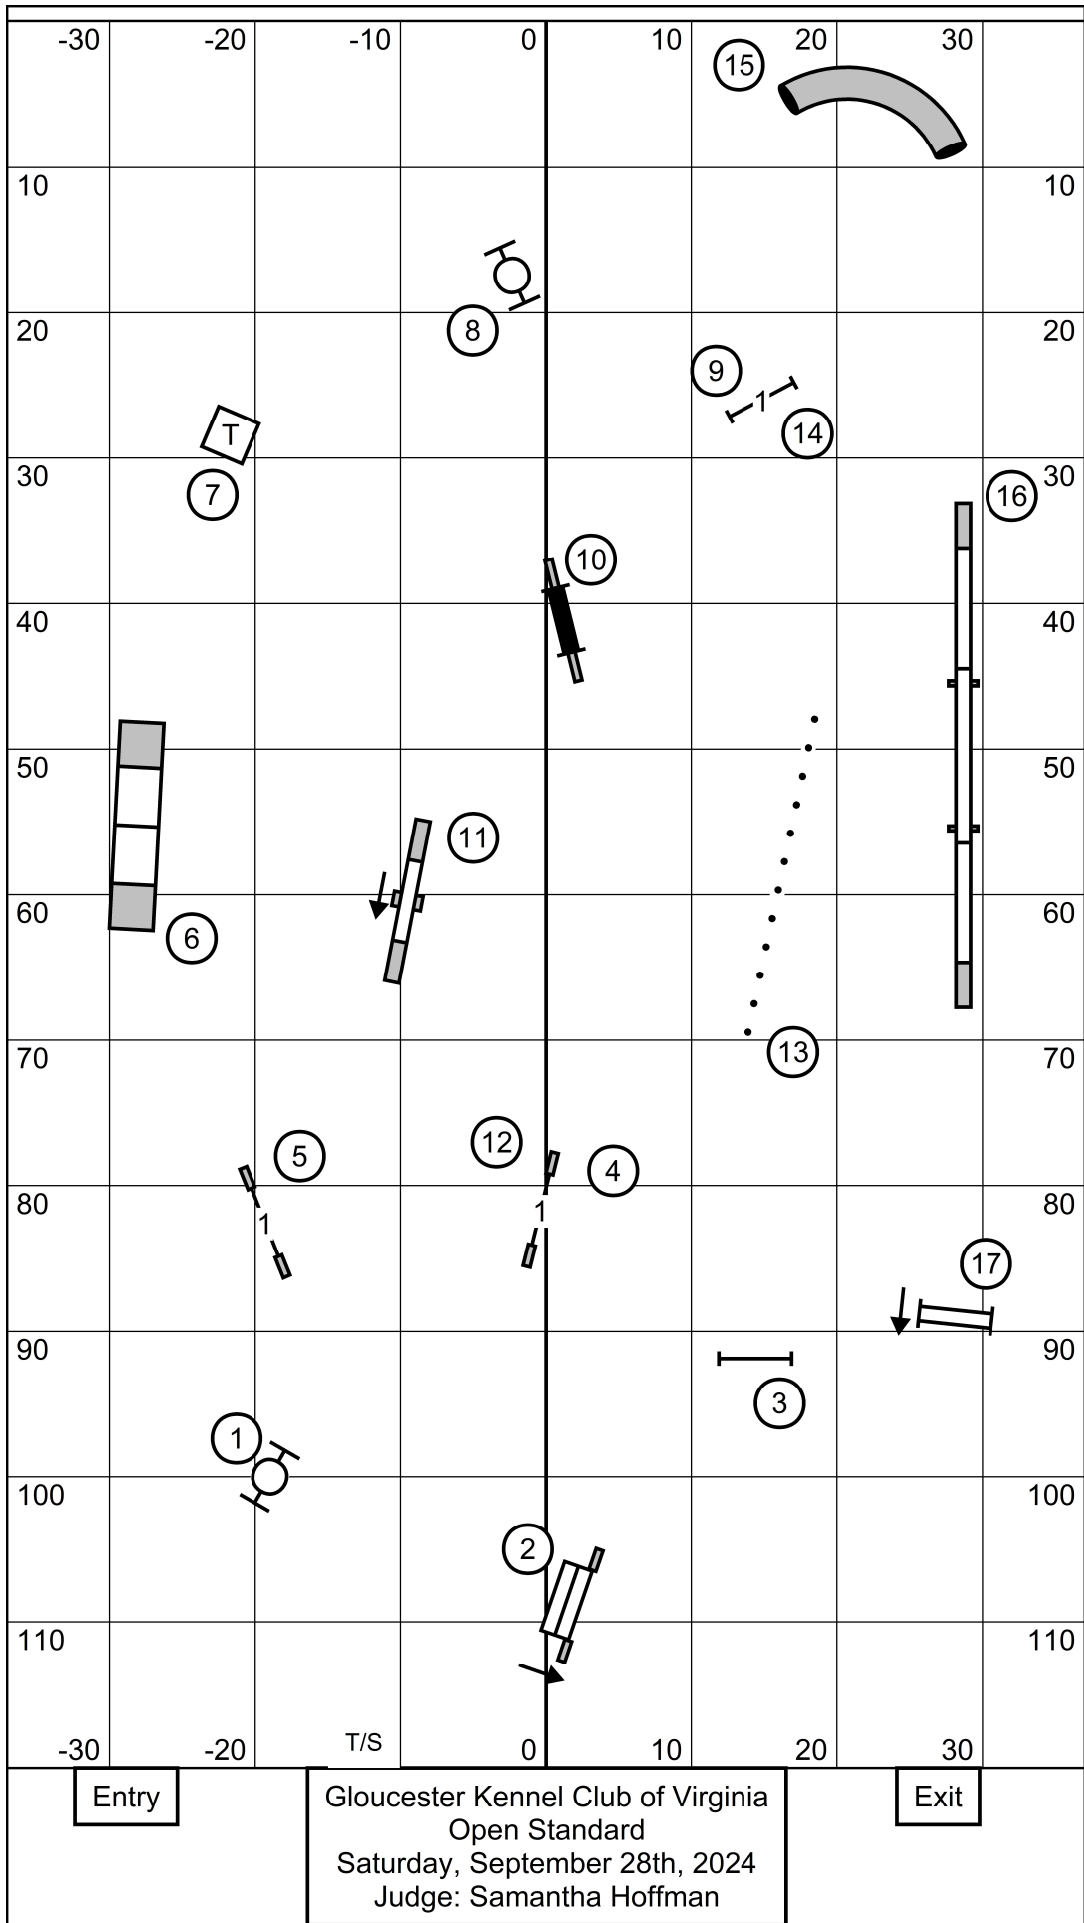

Gloucester Kennel Club of Virginia
 Fifteen and Send Time
 Saturday, September 28th, 2024
 Judge: Samantha Hoffman

*Start and finish are bidirectional

- Novice: (3) (4) or (8) (3) in flow
- Open: (3) (4) or (8) (3) in flow
- Ex/M: (8) (3) (4) in flow

Entry

Gloucester Kennel Club of Virginia
 Master/Excellent Standard
 Saturday, September 28th, 2024
 Judge: Samantha Hoffman

Exit

Entry

Gloucester Kennel Club of Virginia
 Open Standard
 Saturday, September 28th, 2024
 Judge: Samantha Hoffman

Exit

Entry

Gloucester Kennel Club of Virginia
 Master/Excellent Jumpers With Weaves
 Saturday, September 28th, 2024
 Judge: Samantha Hoffman

Exit