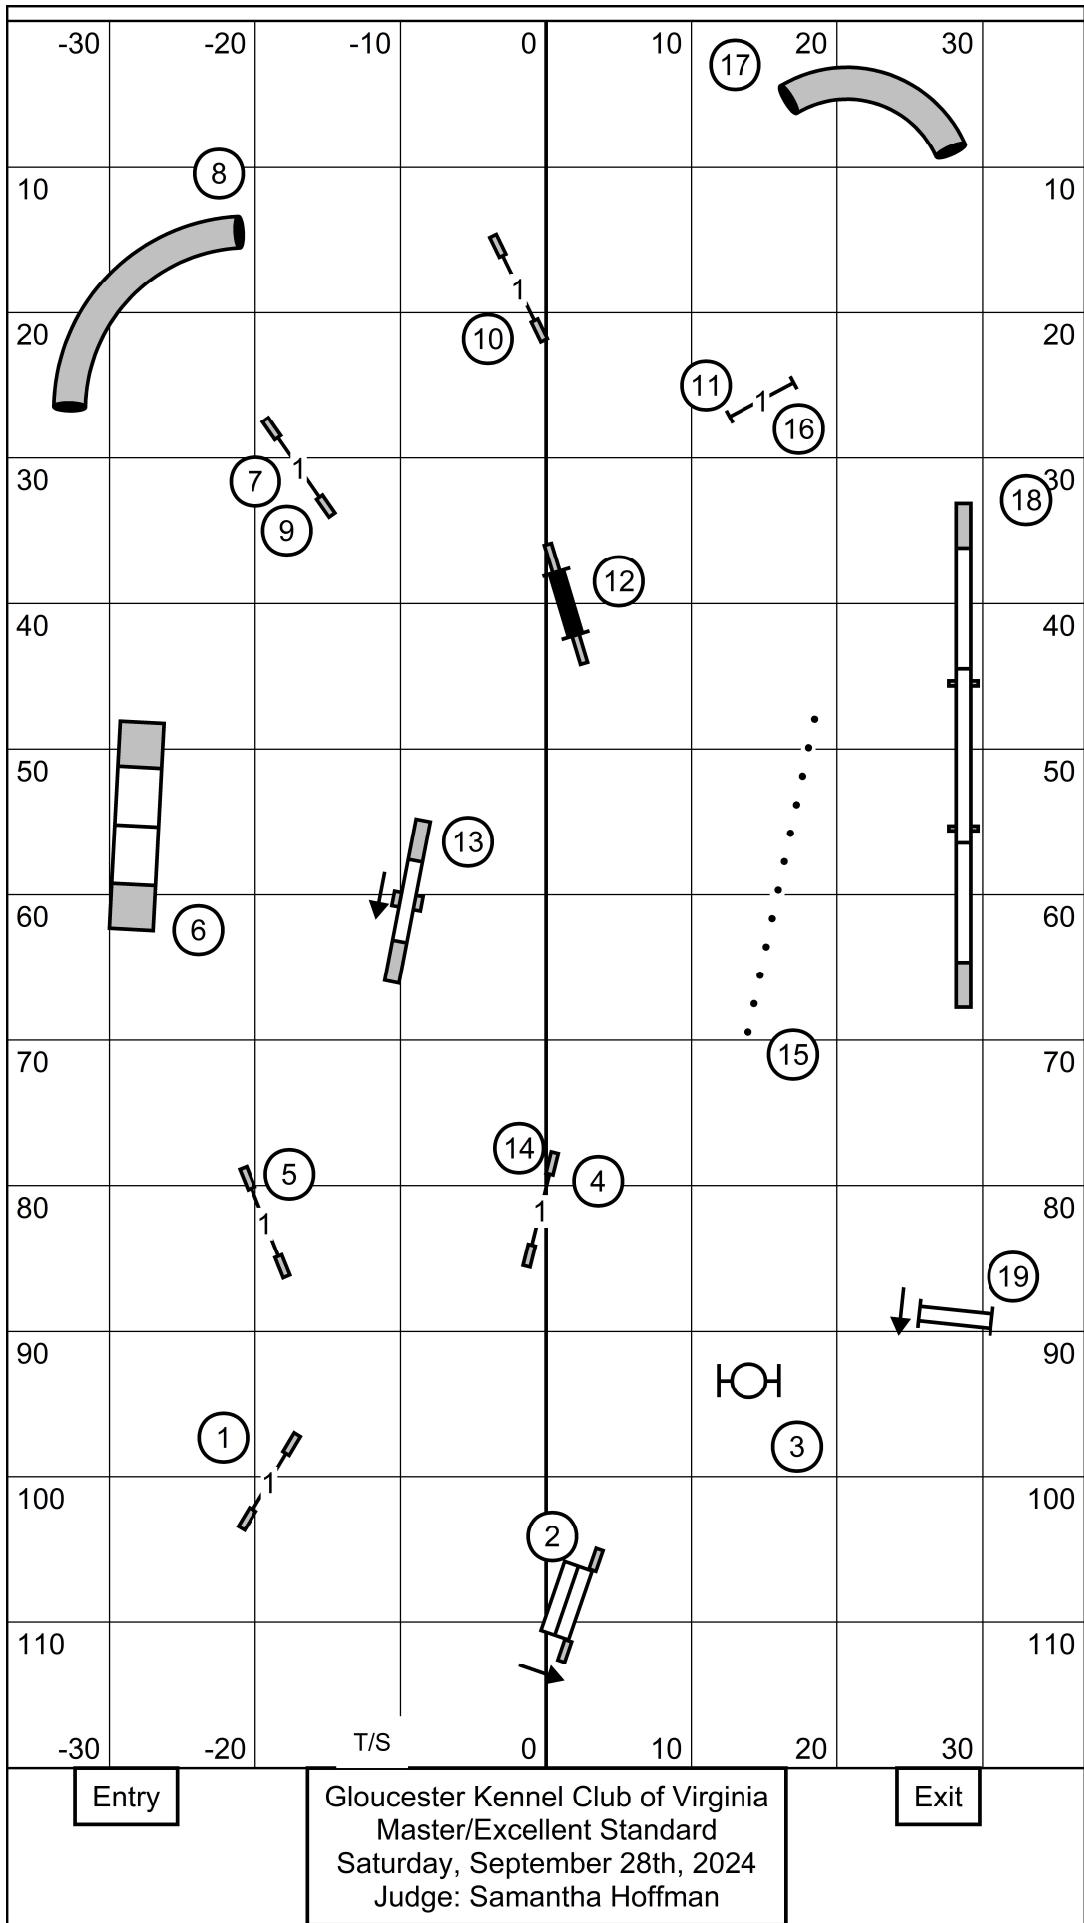

Gloucester Kennel Club of Virginia
 Fifteen and Send Time
 Saturday, September 28th, 2024
 Judge: Samantha Hoffman

*Start and finish are bidirectional

- Novice: (3) (4) or (8) (3) in flow
- Open: (3) (4) or (8) (3) in flow
- Ex/M: (8) (3) (4) in flow

Entry

Gloucester Kennel Club of Virginia
 Master/Excellent Standard
 Saturday, September 28th, 2024
 Judge: Samantha Hoffman

Exit

Entry

Gloucester Kennel Club of Virginia
 Open Standard
 Saturday, September 28th, 2024
 Judge: Samantha Hoffman

Exit

Entry

Gloucester Kennel Club of Virginia
 Master/Excellent Jumpers With Weaves
 Saturday, September 28th, 2024
 Judge: Samantha Hoffman

Exit