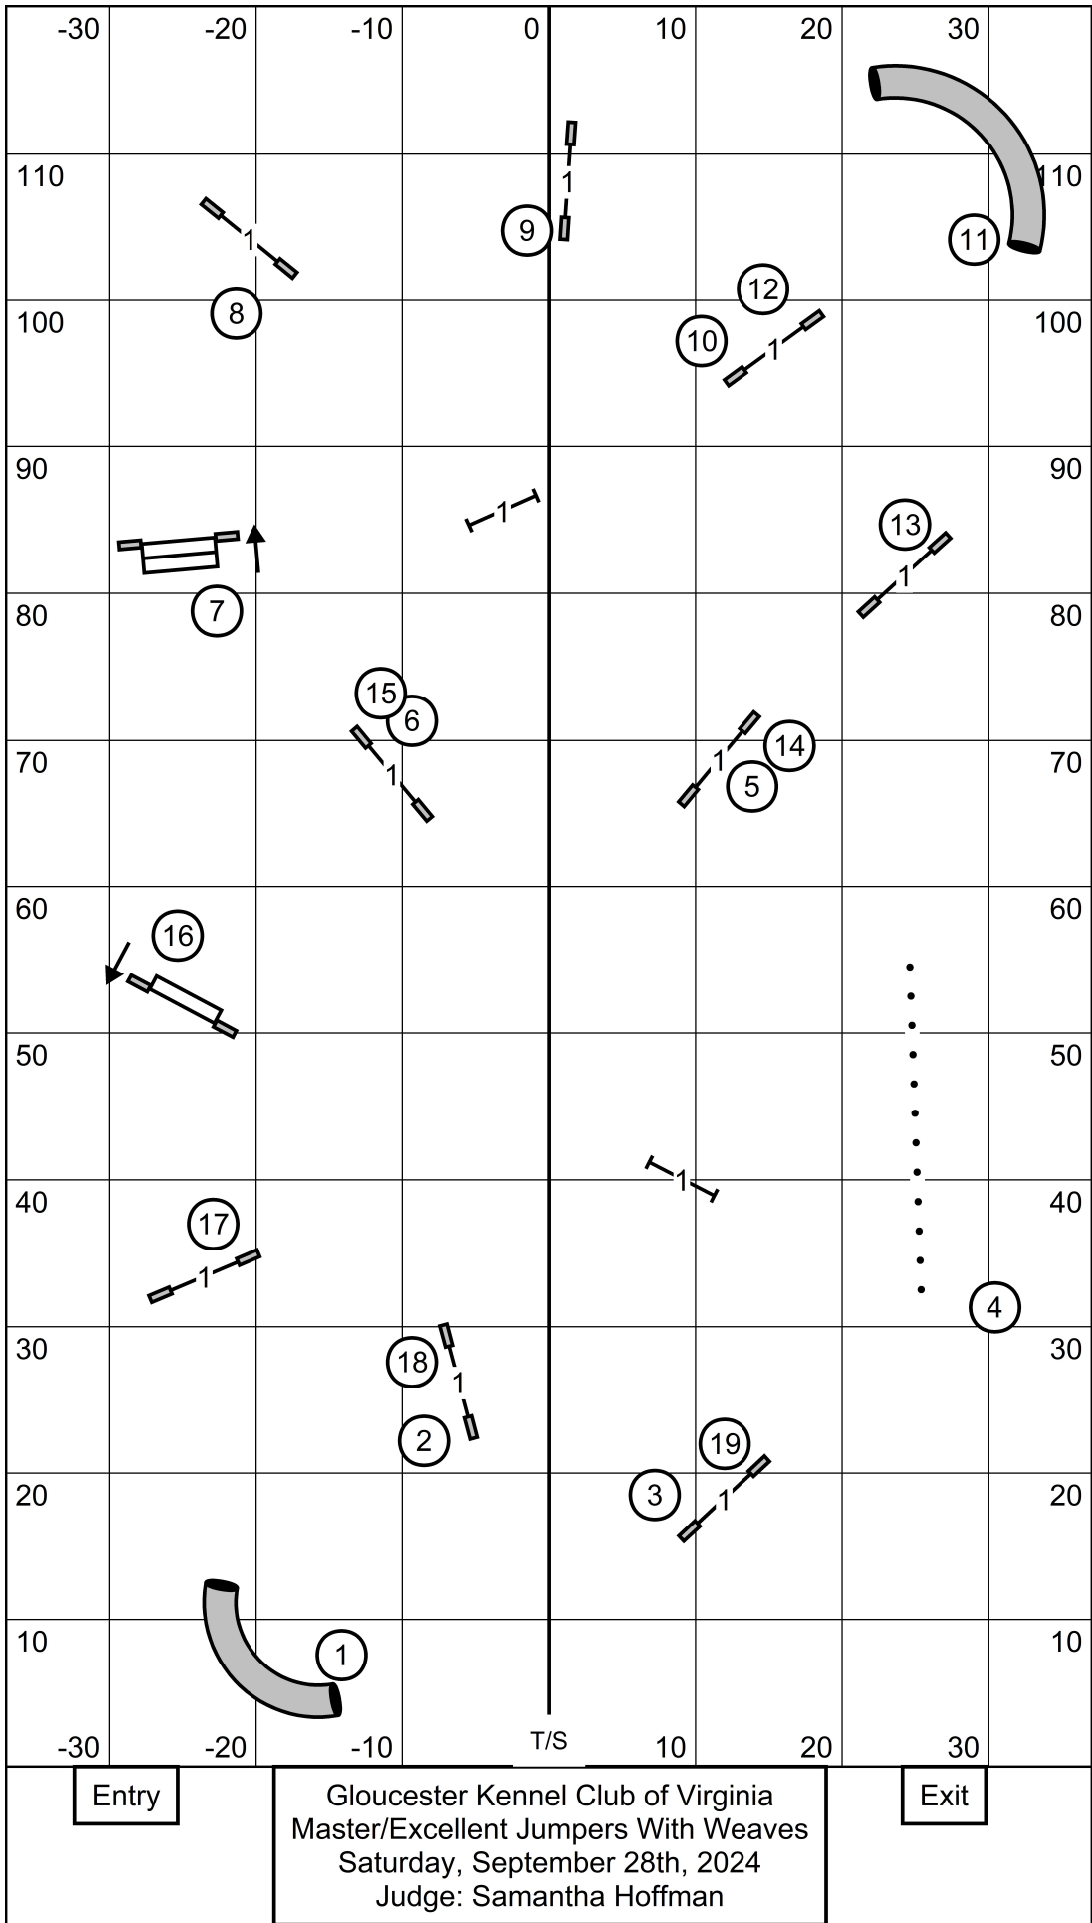

Gloucester Kennel Club of Virginia
 Fifteen and Send Time
 Saturday, September 28th, 2024
 Judge: Samantha Hoffman

*Start and finish are bidirectional

- Novice: (3) (4) or (8) (3) in flow
- Open: (3) (4) or (8) (3) in flow
- Ex/M: (8) (3) (4) in flow

Entry

Gloucester Kennel Club of Virginia
 Master/Excellent Standard
 Saturday, September 28th, 2024
 Judge: Samantha Hoffman

Exit

Entry

Gloucester Kennel Club of Virginia
 Open Standard
 Saturday, September 28th, 2024
 Judge: Samantha Hoffman

Exit

Entry

Gloucester Kennel Club of Virginia
 Master/Excellent Jumpers With Weaves
 Saturday, September 28th, 2024
 Judge: Samantha Hoffman

Exit