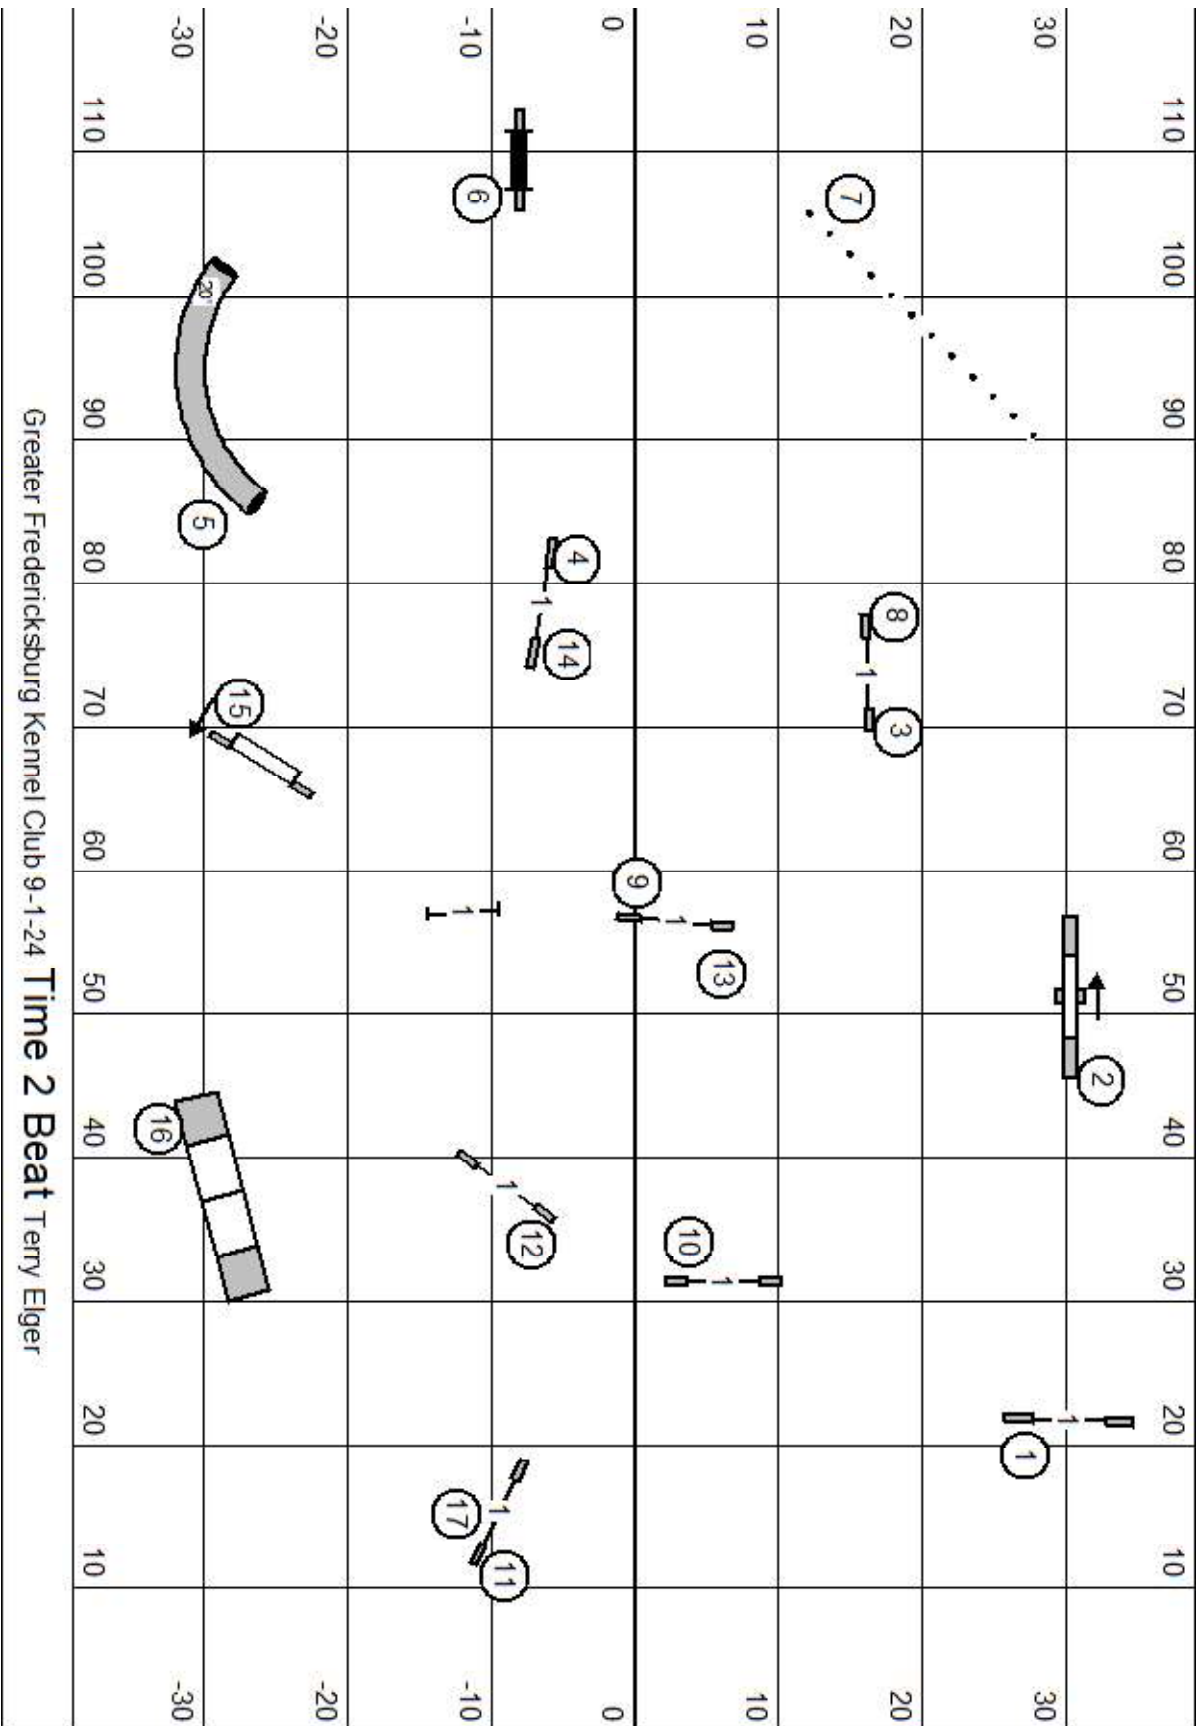

Greater Fredericksburg Kennel Club 9-1-24 Premier JWW Terry Elger

Greater Fredericksburg Kennel Club 9-1-24 **MX JWV** Terry Elger

Greater Fredericksburg Kennel Club 9-1-24 **Time 2 Beat Terry Elger**

Greater Fredericksburg Kennel Club 9-1-24 **MX Standard** Terry Elger

Greater Fredericksburg Kennel Club 9-1-24 **Open Standard** Terry Elger

Greater Fredericksburg Kennel Club 9-1-24 **Novice Standard** Terry Elger

Greater Fredericksburg Kennel Club 9-1-24 **Open JWW** Terry Elger

Greater Fredericksburg Kennel Club 9-1-24 **Novice JWW** Terry Elger