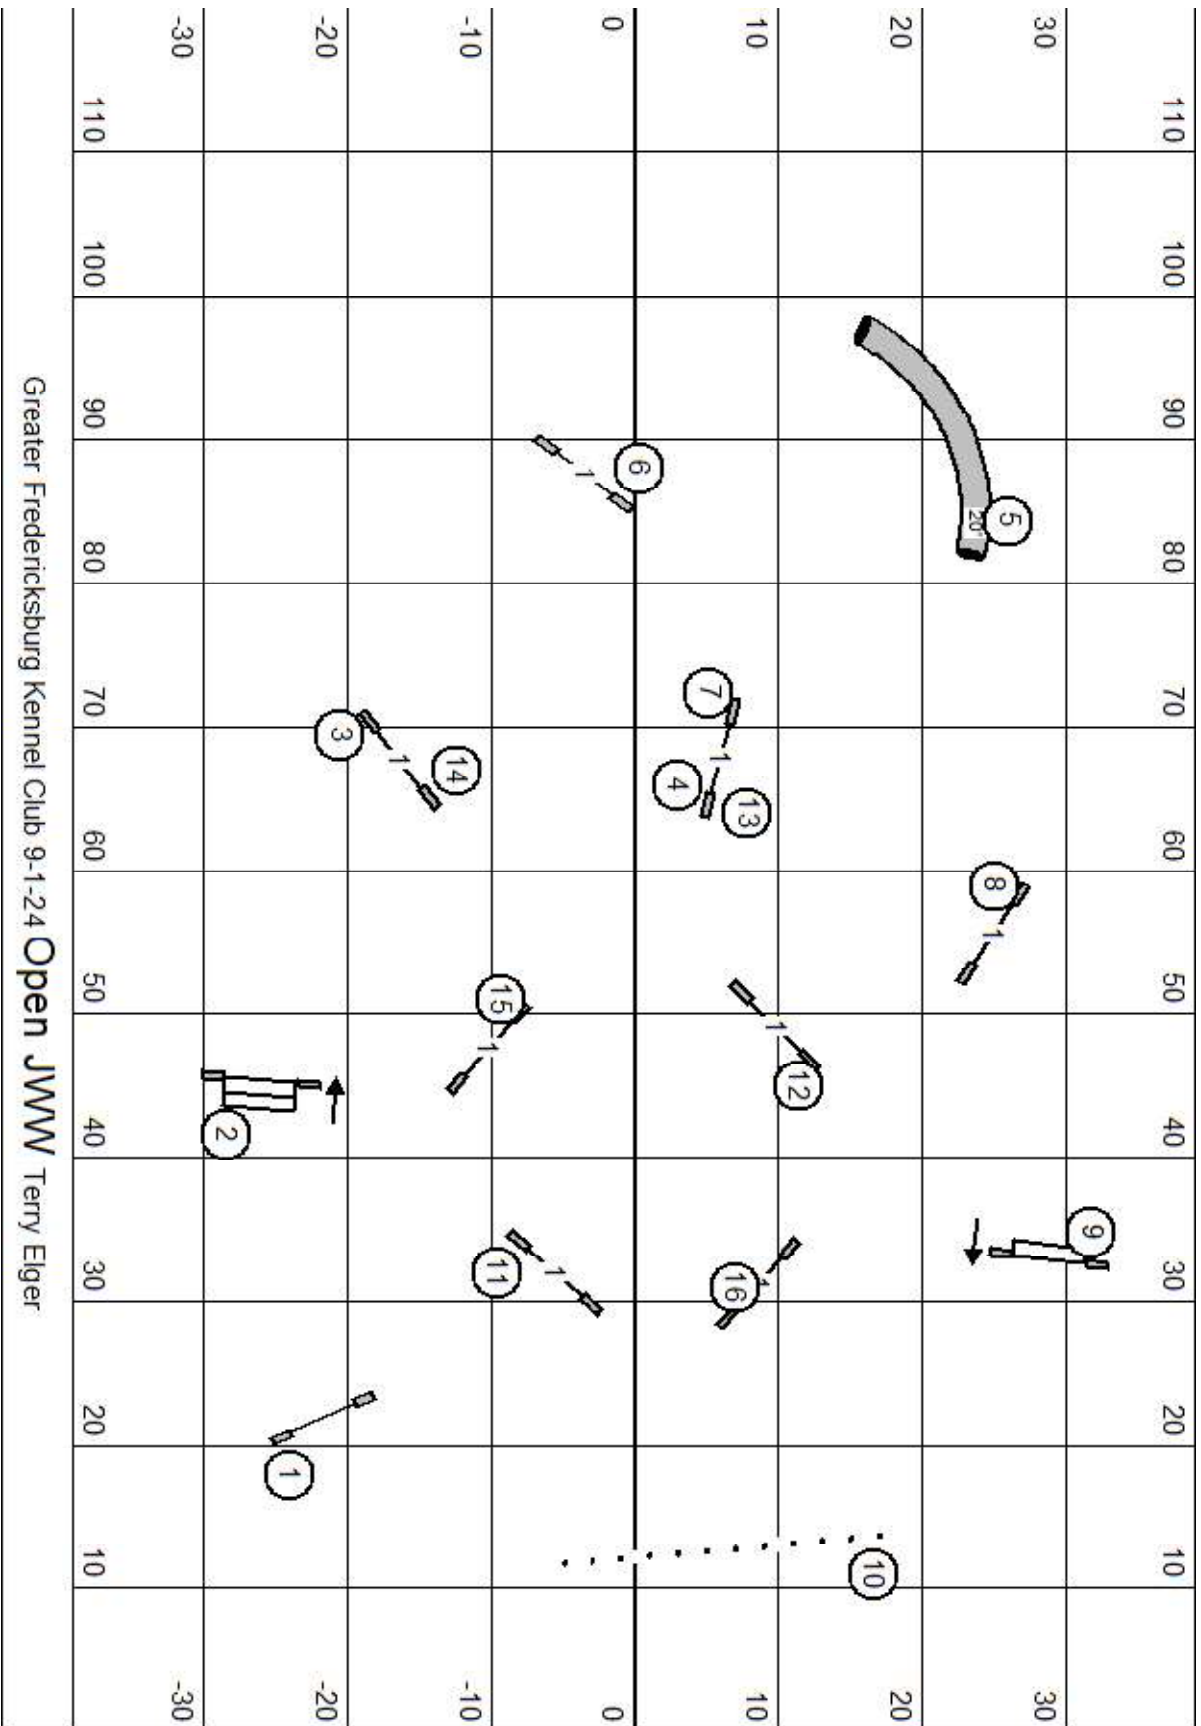

Greater Fredericksburg Kennel Club 9-1-24 Premier JWW Terry Elger

Greater Fredericksburg Kennel Club 9-1-24 **MX JWV** Terry Elger

Greater Fredericksburg Kennel Club 9-1-24 **Time 2 Beat Terry Elger**

Greater Fredericksburg Kennel Club 9-1-24 **MX Standard** Terry Elger

Greater Fredericksburg Kennel Club 9-1-24 **Open Standard** Terry Elger

Greater Fredericksburg Kennel Club 9-1-24 **Novice Standard** Terry Elger

Greater Fredericksburg Kennel Club 9-1-24 **Open JWW** Terry Elger

Greater Fredericksburg Kennel Club 9-1-24 **Novice JWW** Terry Elger