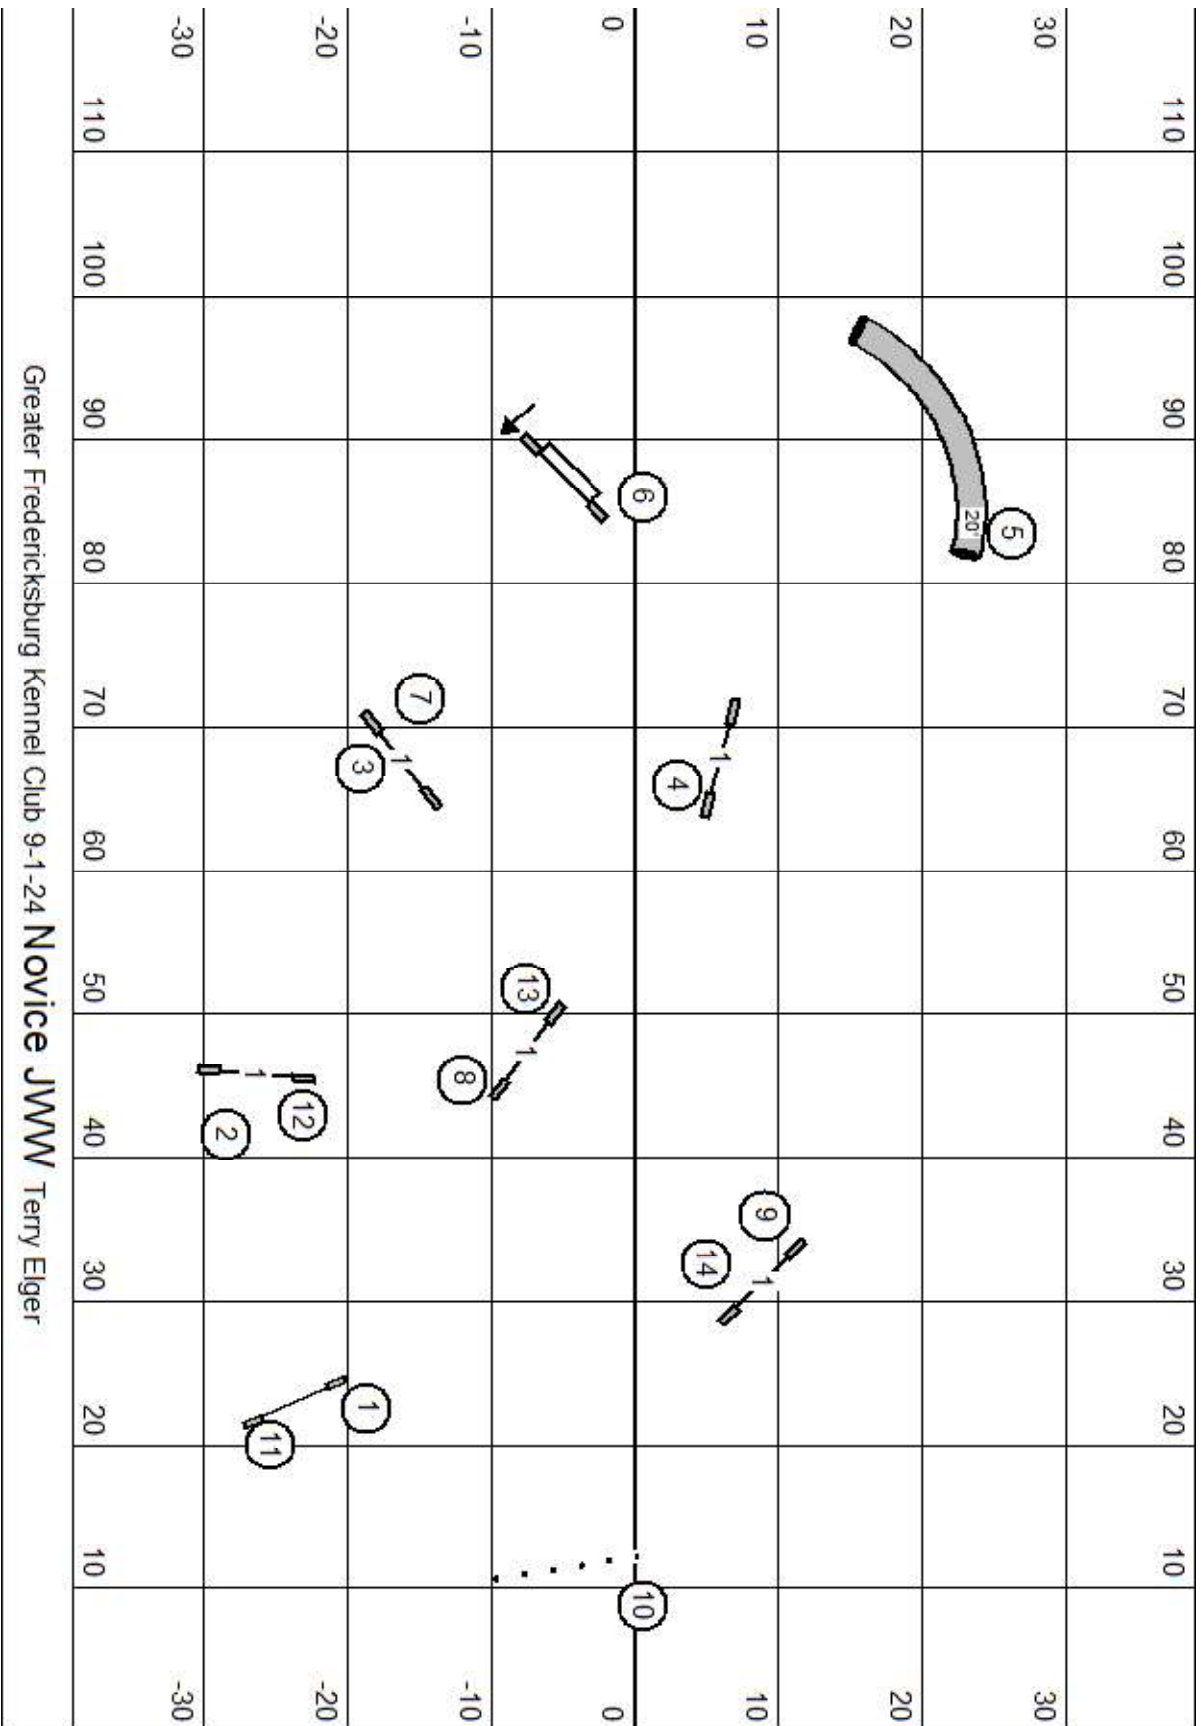

Greater Fredericksburg Kennel Club 9-1-24 Premier JWW Terry Elger

Greater Fredericksburg Kennel Club 9-1-24 **MX JWV** Terry Elger

Greater Fredericksburg Kennel Club 9-1-24 **Time 2 Beat Terry Elger**

Greater Fredericksburg Kennel Club 9-1-24 **MX Standard** Terry Elger

Greater Fredericksburg Kennel Club 9-1-24 **Open Standard** Terry Elger

Greater Fredericksburg Kennel Club 9-1-24 **Novice Standard** Terry Elger

Greater Fredericksburg Kennel Club 9-1-24 **Open JWW** Terry Elger

Greater Fredericksburg Kennel Club 9-1-24 **Novice JWW** Terry Elger