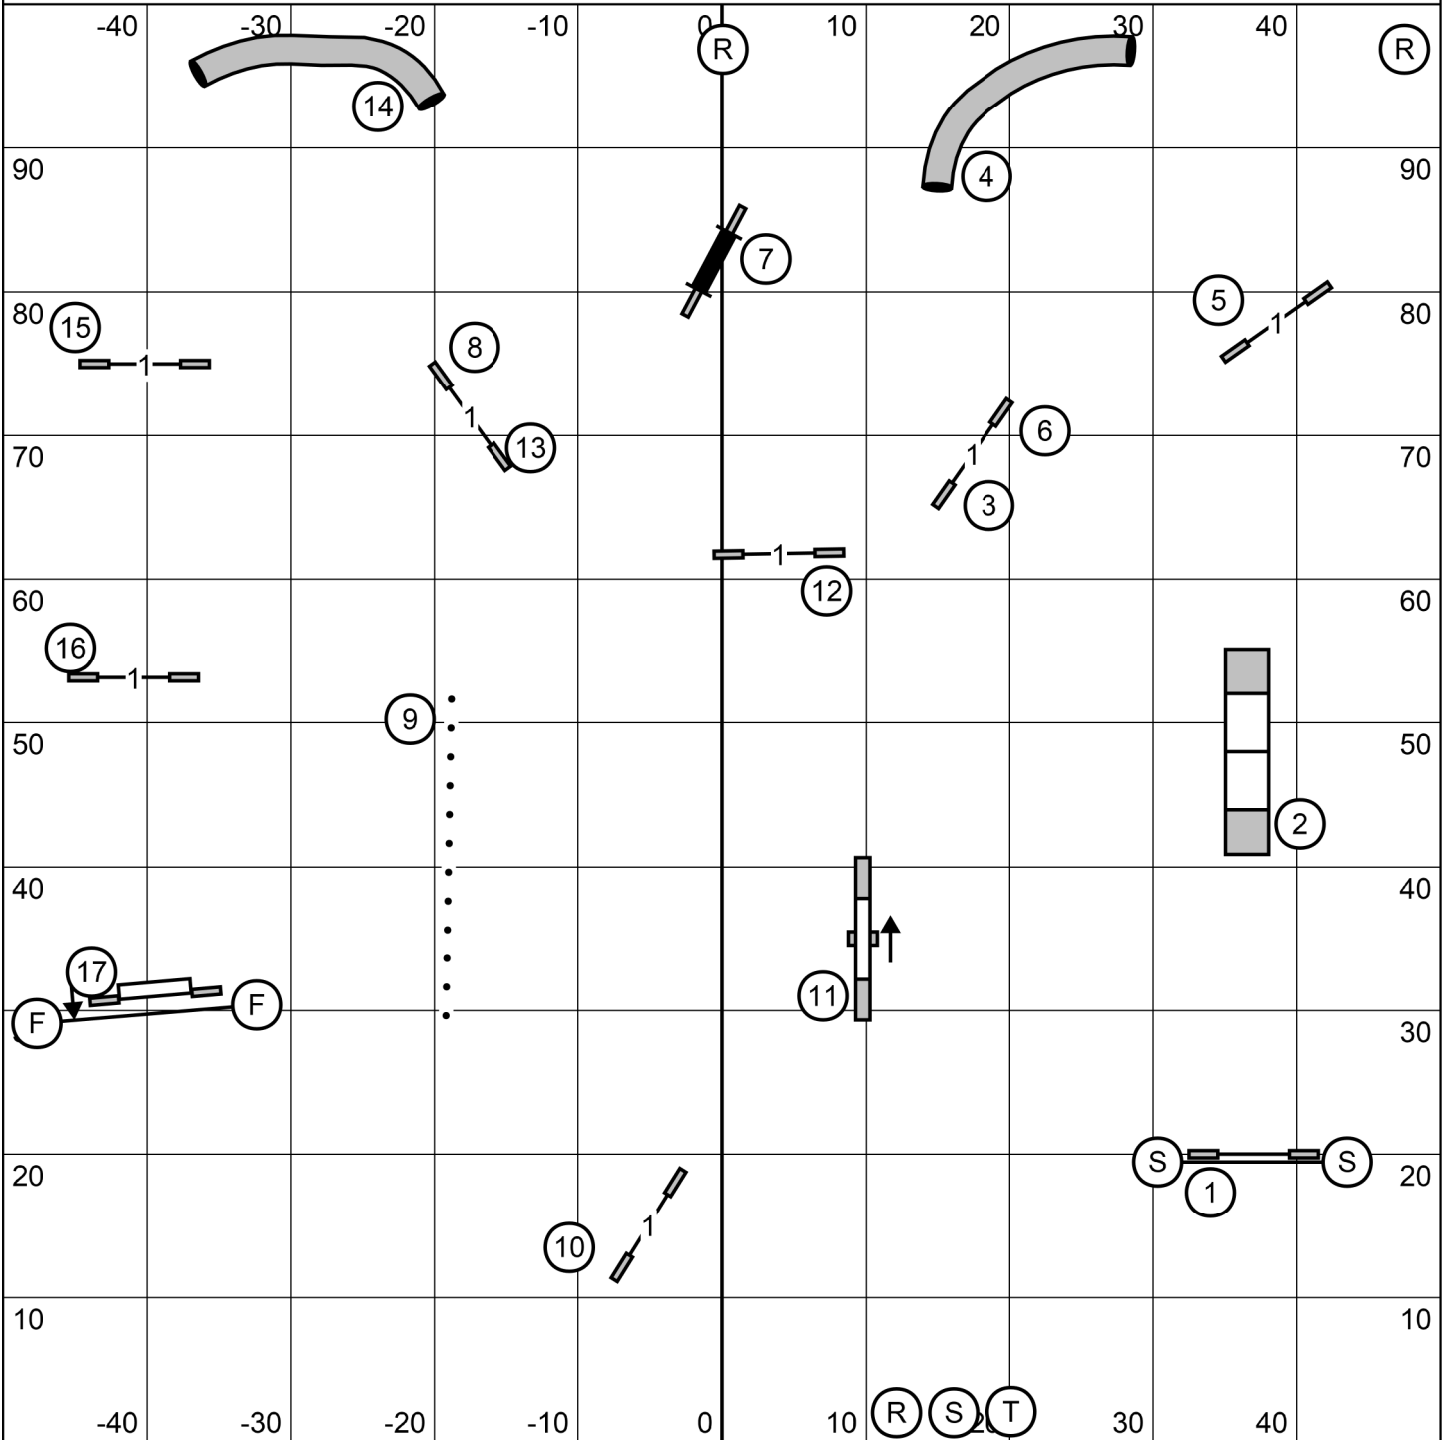

Shenandoah Valley Kennel Club

Time 2 Beat

Judge: Tim Verrelli

January 8, 2023