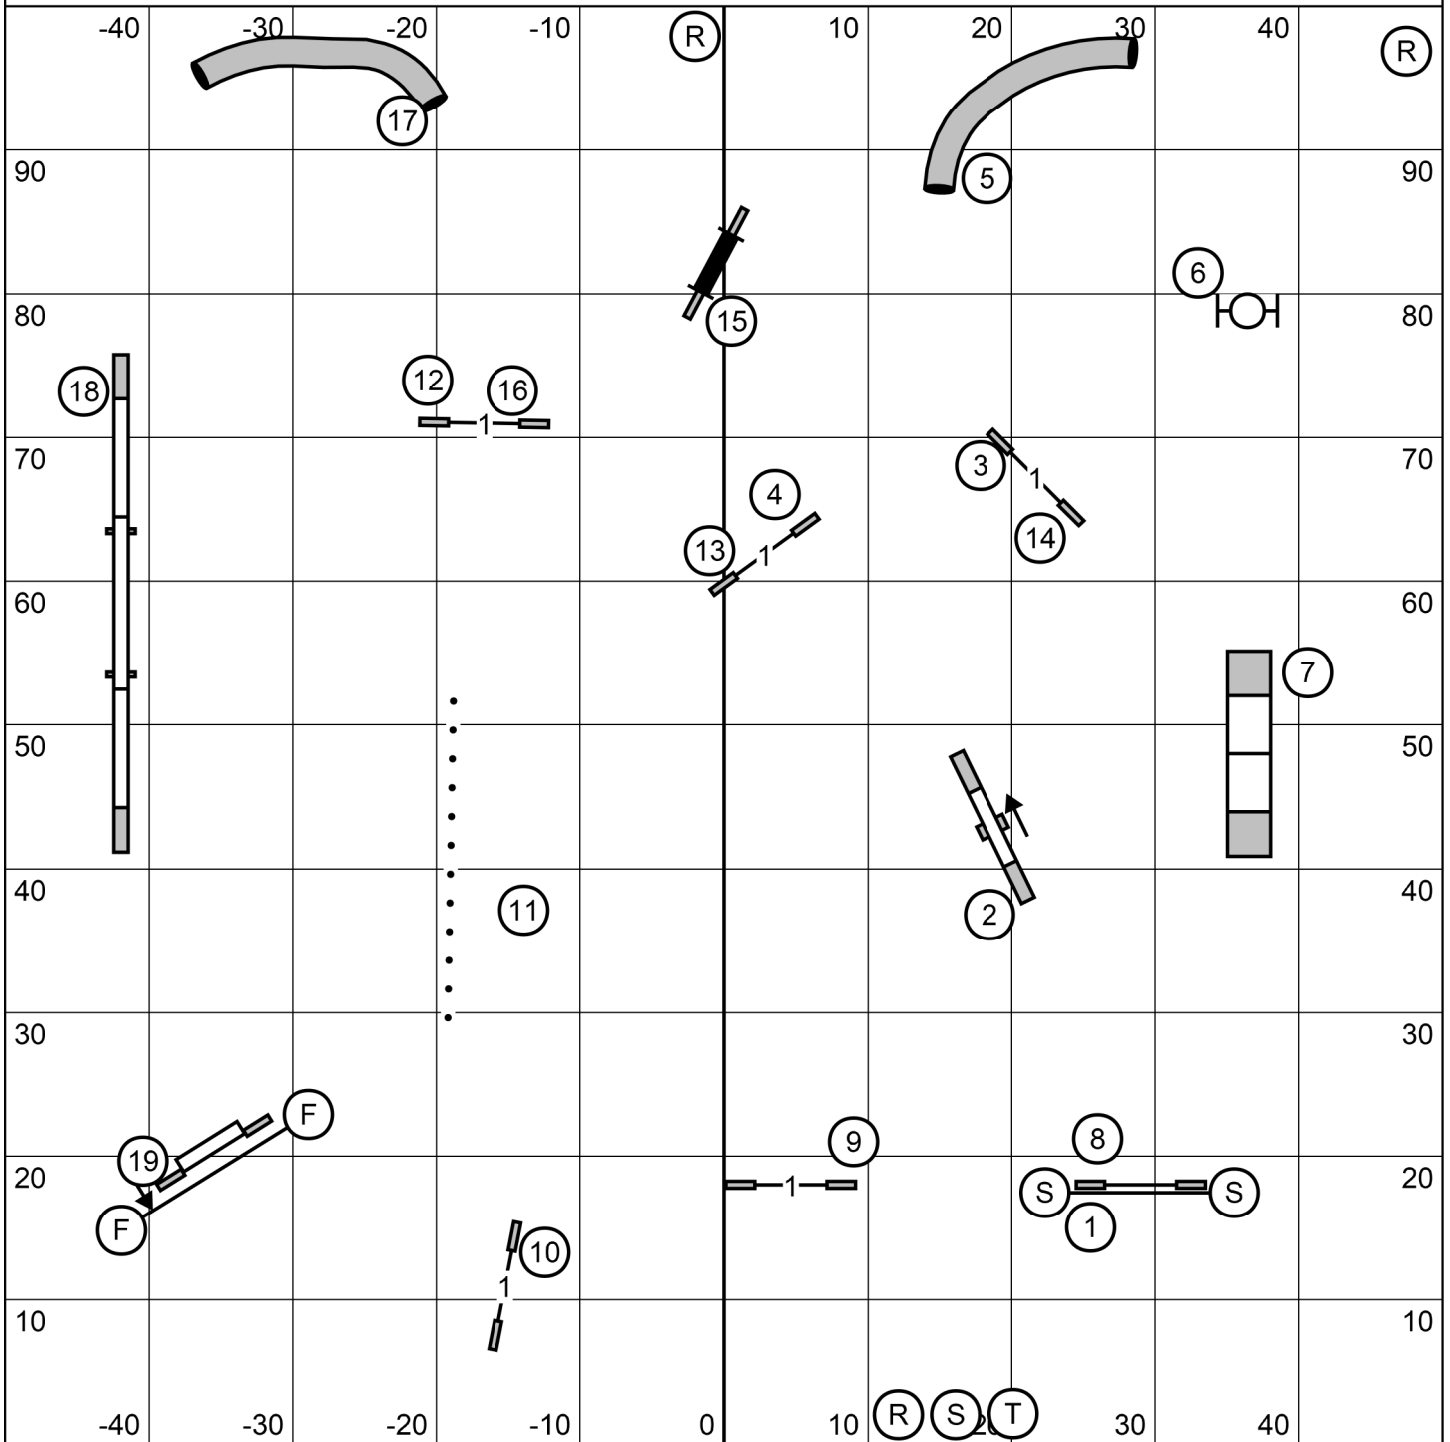

Shenandoah Valley Kennel Club

Premier Standard

Judge: Tim Verrelli

January 8, 2023