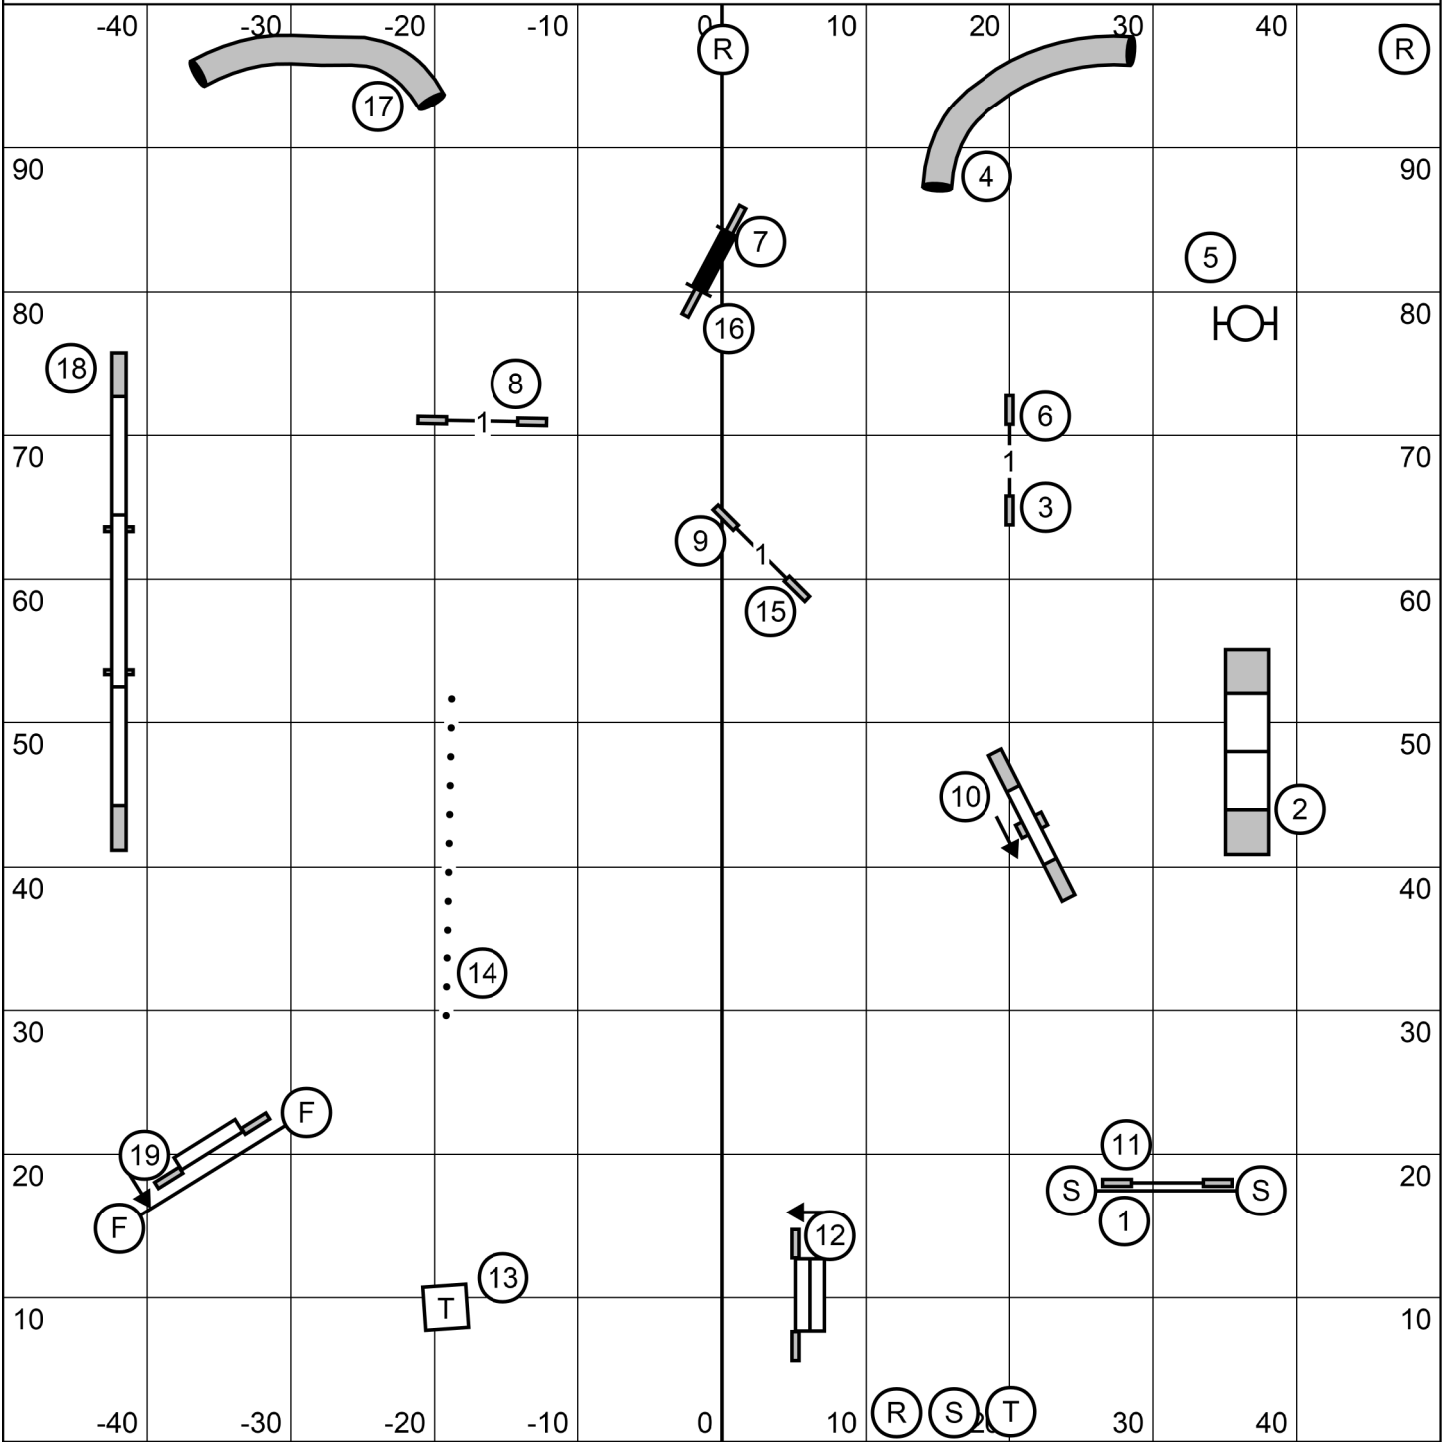

Shenandoah Valley Kennel Club
Master/Excellent Standard

Judge: Tim Verrelli
January 8, 2023