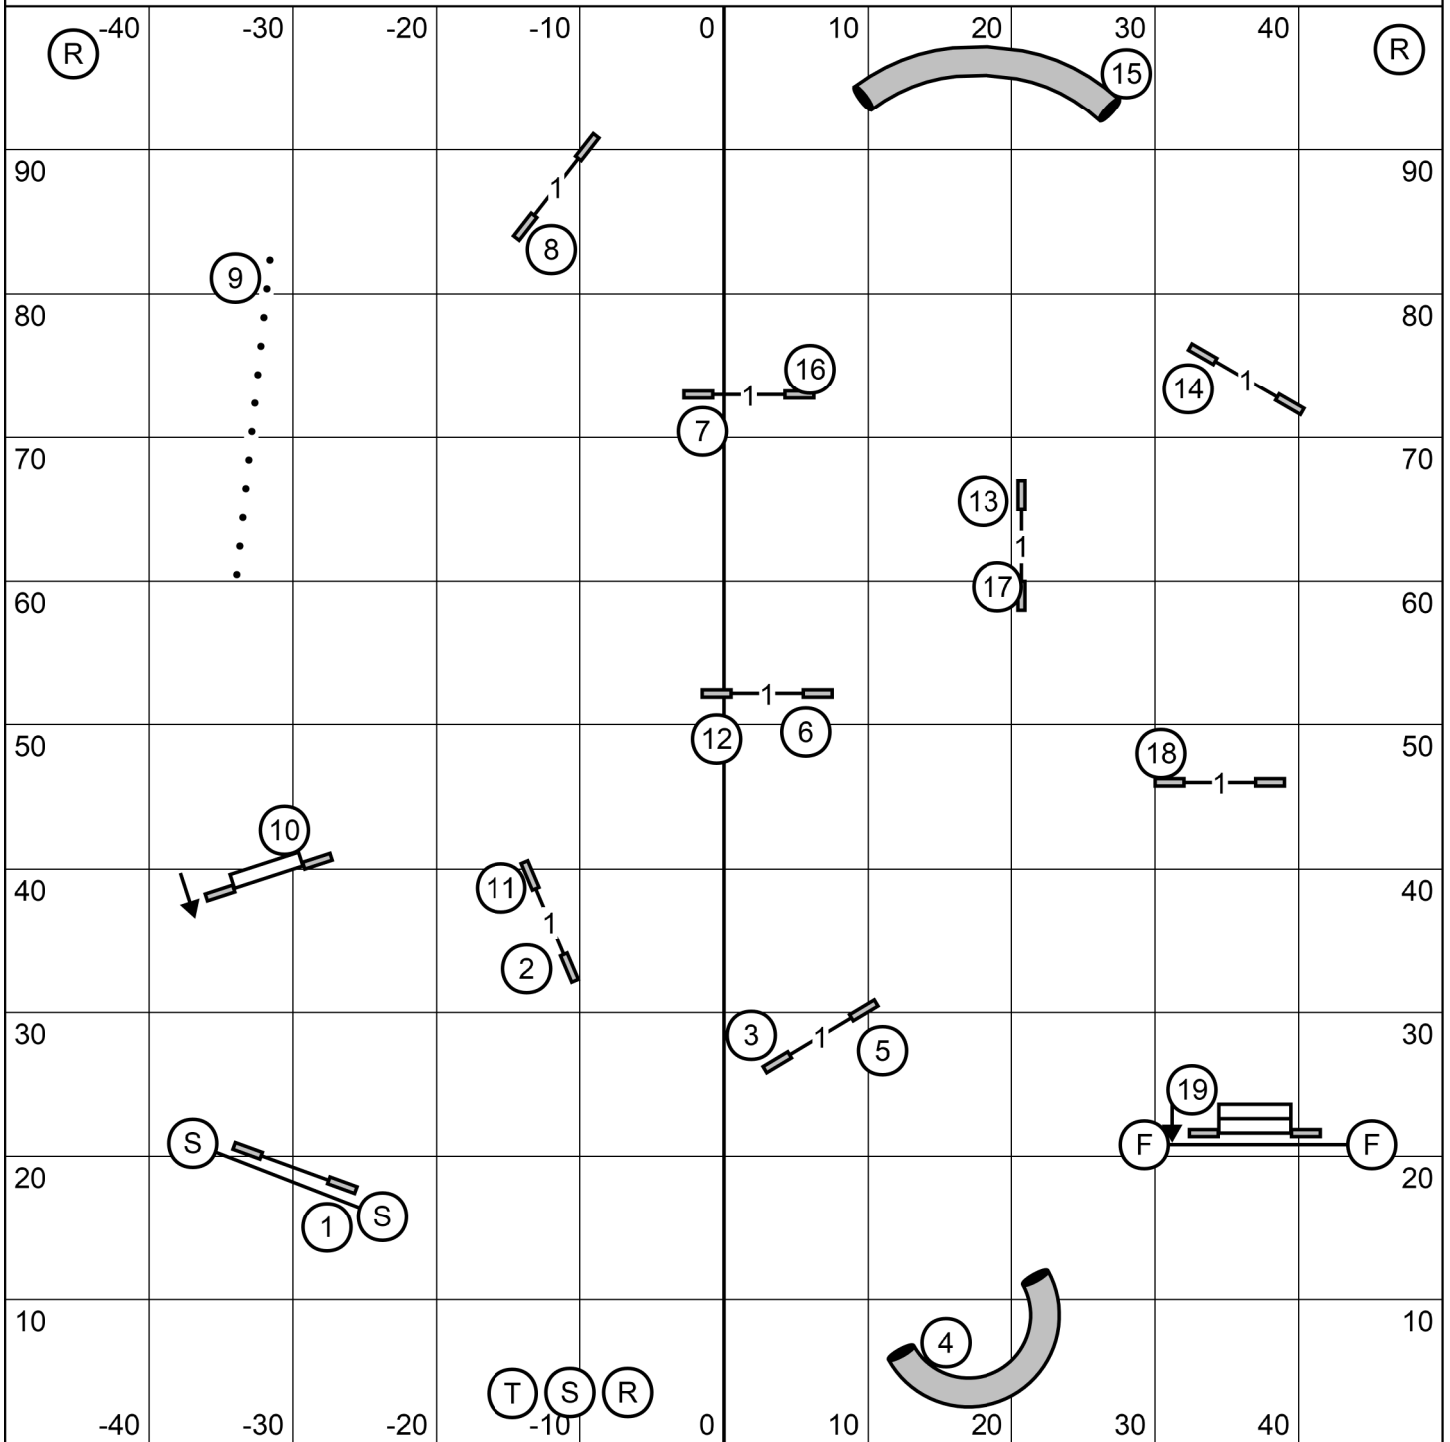

Shenandoah Valley Kennel Club
Master/Excellent JWW

Judge: Tim Verrelli
January 8, 2023