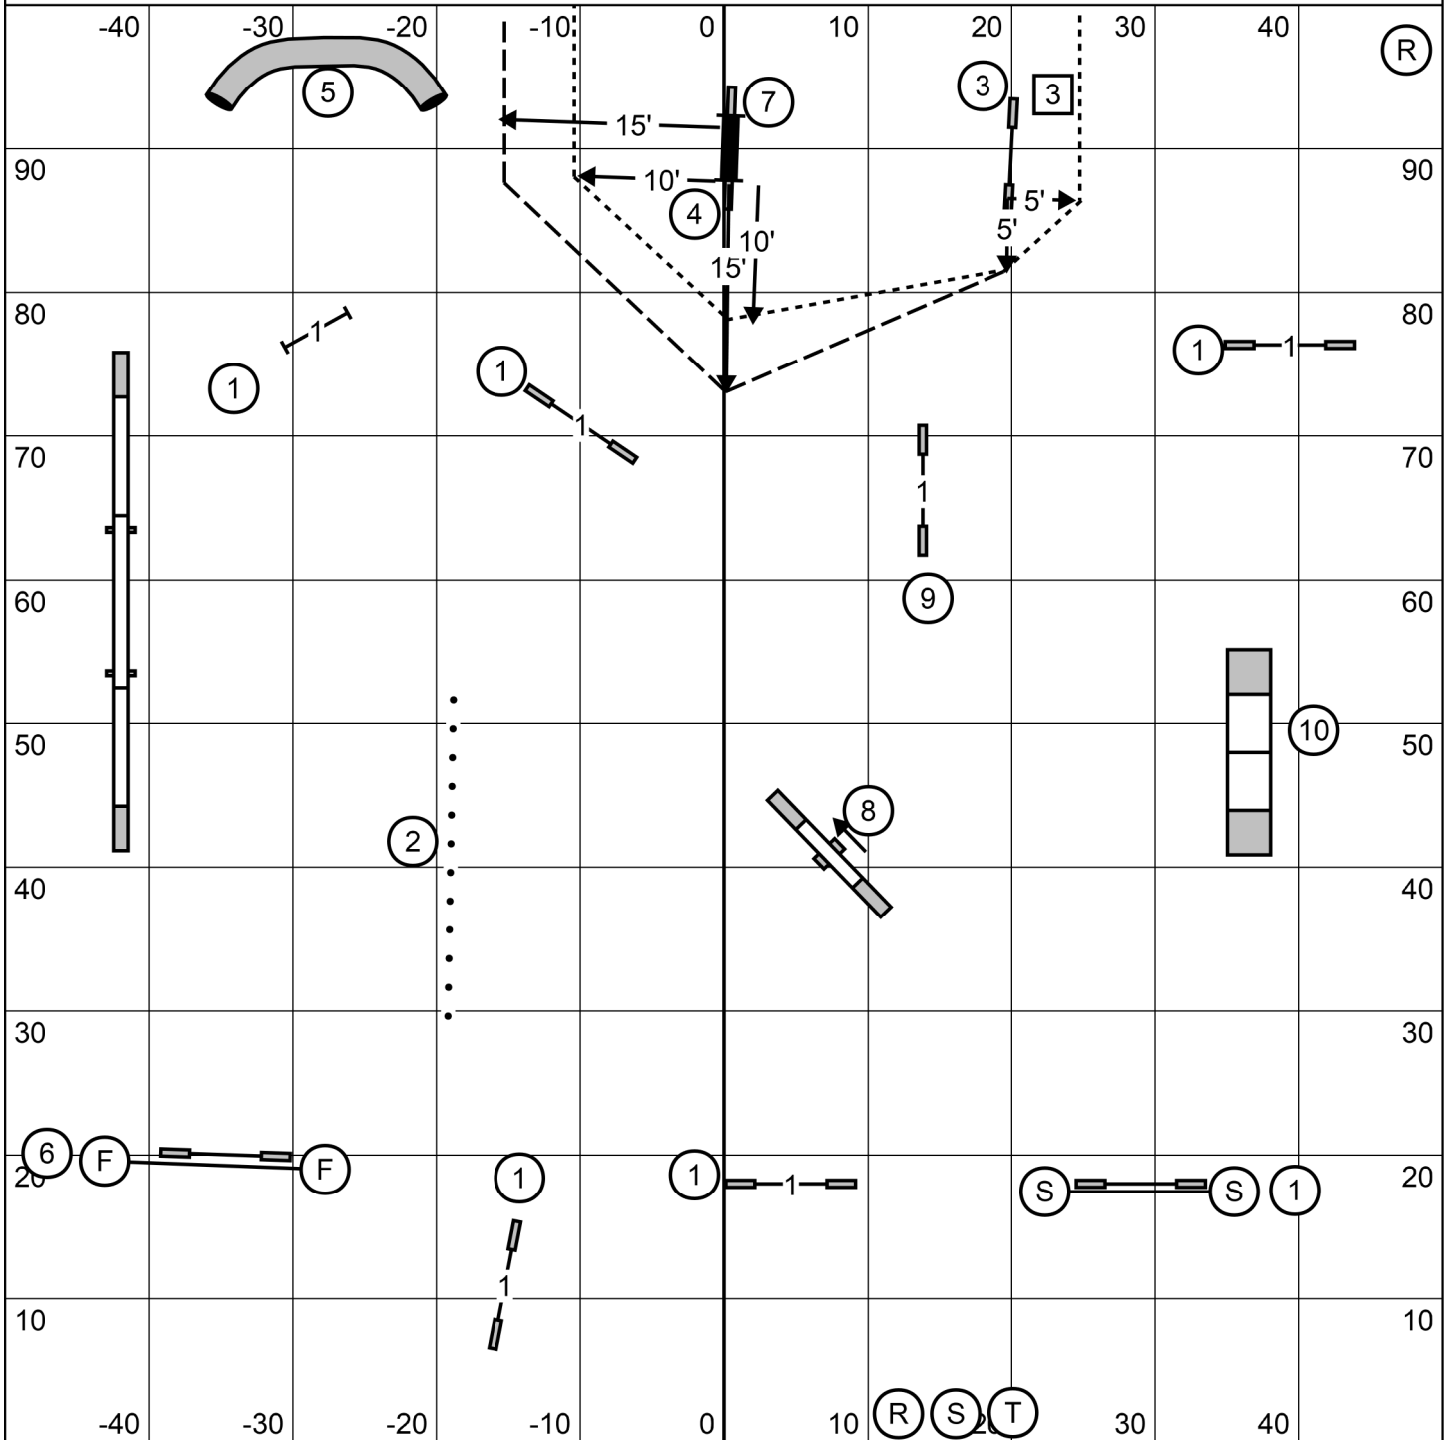

Shenandoah Valley Kennel Club  
**Master/Excellent/Open/Novice FAST**

Judge: Tim Verrelli  
 January 8, 2023

Novice Send: 3 square-7 or 4-3 circle (Dotted Line)  
 Open Send: 3 square-7 or 4-3 circle (Dashed Line)  
 Excellent Send: 4-3 circle-7 (Dashed Line)

NOTE: All send obstacles must be taken in flow  
 Start Jump = 1pt bi-directional  
 Finish Jump = 6pt bi-directional (ends runs)  
 Dogwalk = 0

Shenandoah Valley Kennel Club