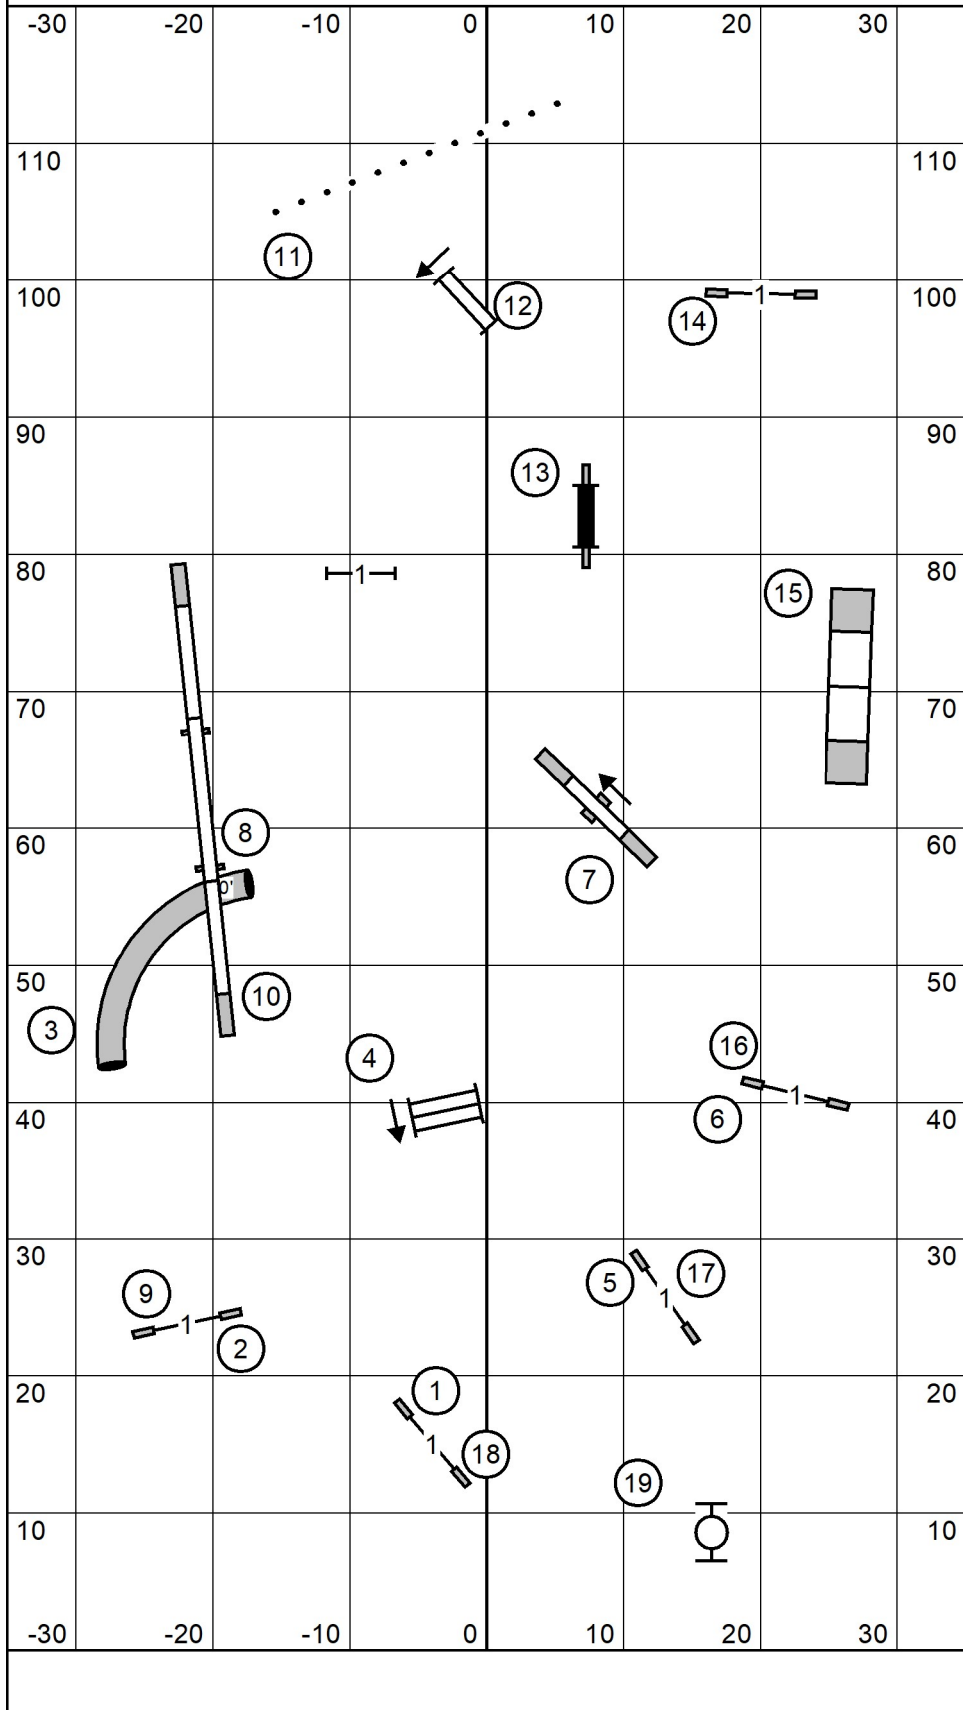

Time2Beat
 Indoors on Dirt
 70 x 120 ft
 Judge: Andrew Mellon

Charlottesville Albermarle Kennel Club
 Walnut Hill Farm
 Reva, VA
 Sunday, December 15, 2024

Premier Std
 Indoors on Dirt
 70 x 120 ft
 Judge: Andrew Mellon

Charlottesville Albermarle Kennel Club
Walnut Hill Farm
Reva, VA
Sunday, December 15, 2024

Excellent/Master Std
Indoors on Dirt
70 x 120 ft
Judge: Andrew Mellon

Charlottesville Albermarle Kennel Club
 Walnut Hill Farm
 Reva, VA
 Sunday, December 15, 2024

Open Std
 Indoors on Dirt
 70 x 120 ft
 Judge: Andrew Mellon

Charlottesville Albermarle Kennel Club
 Walnut Hill Farm
 Reva, VA
 Sunday, December 15, 2024

Novice Std
 Indoors on Dirt
 70 x 120 ft
 Judge: Andrew Mellon