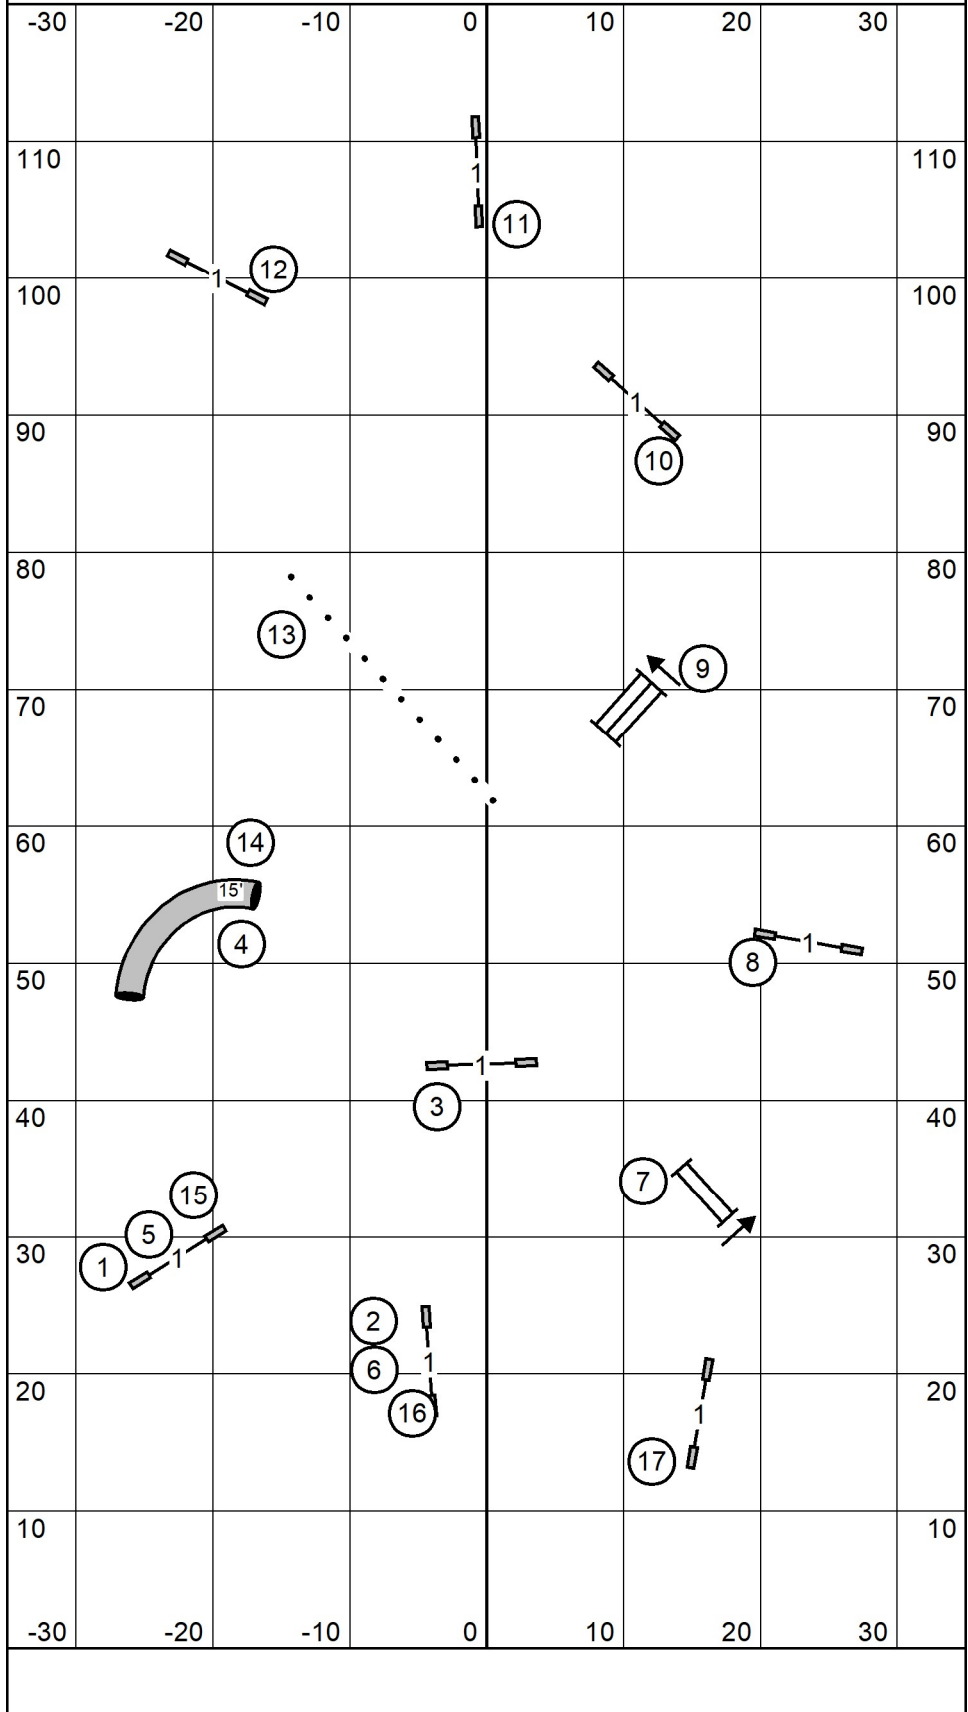

Charlottesville Albermarle Kennel Club
Walnut Hill Farm
Reva, VA
Sunday, December 15, 2024

Open JWW
Indoors on Dirt
70 x 120 ft
Judge: Andrew Mellon