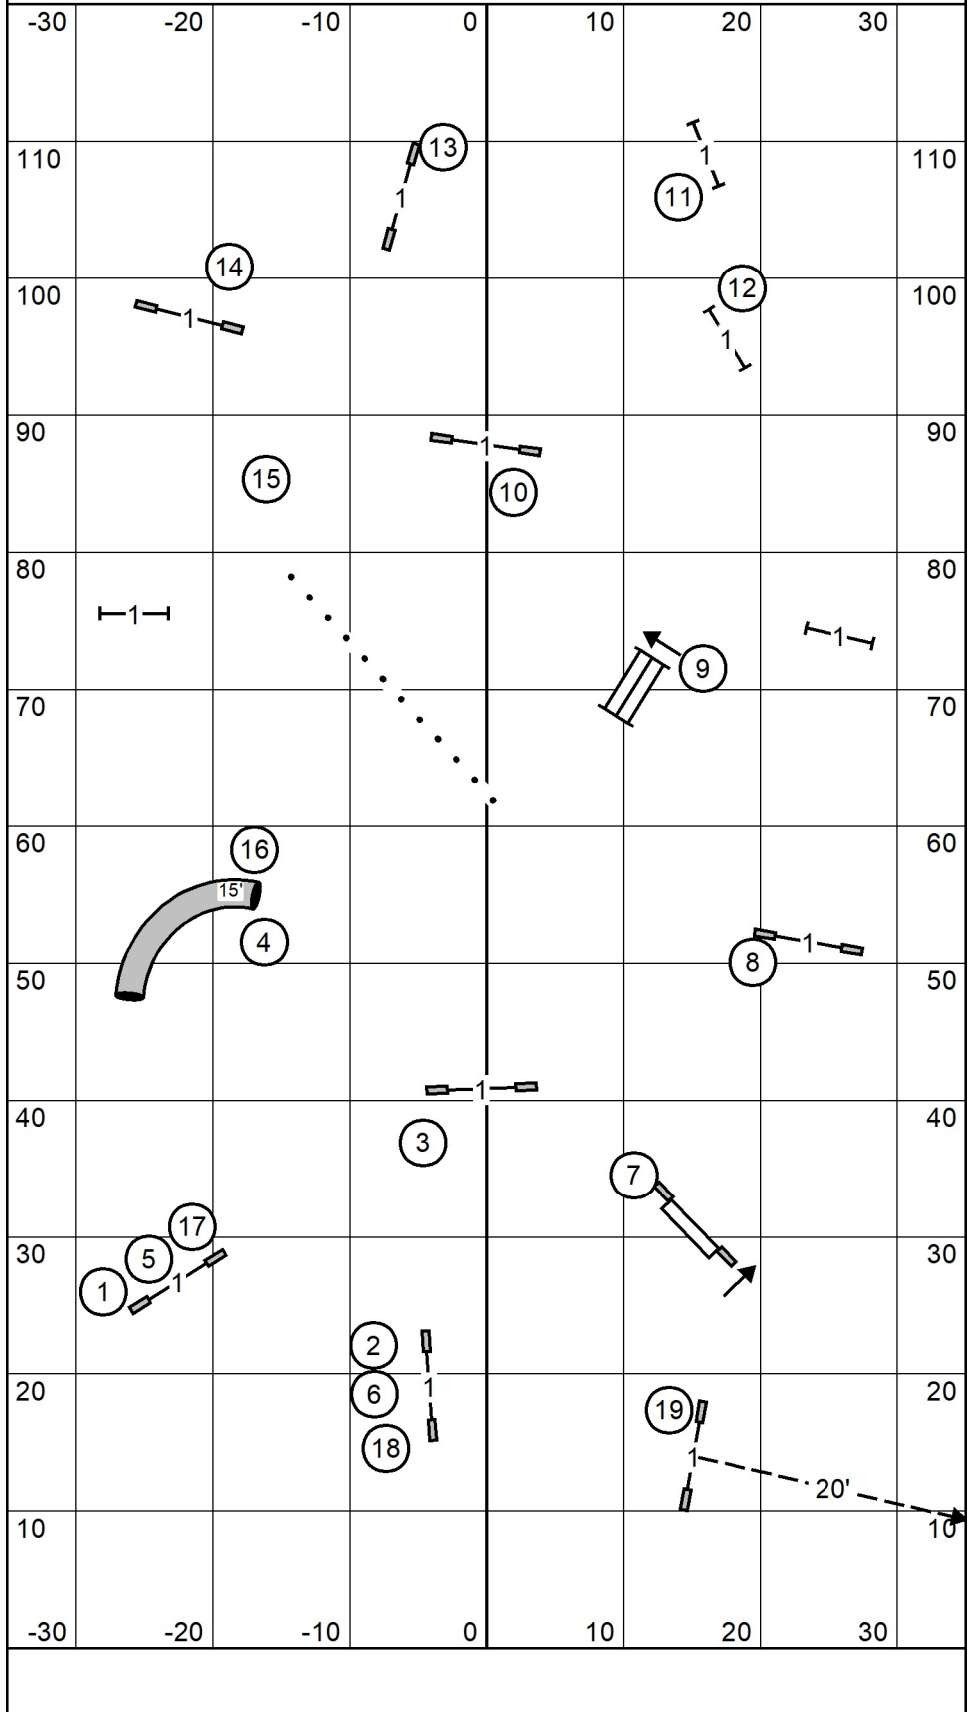

Charlottesville Albermarle Kennel Club
Walnut Hill Farm
Reva, VA
Sunday, December 15, 2024

Excellent/ Master JWW
Indoors on Dirt
70 x 120 ft
Judge: Andrew Mellon