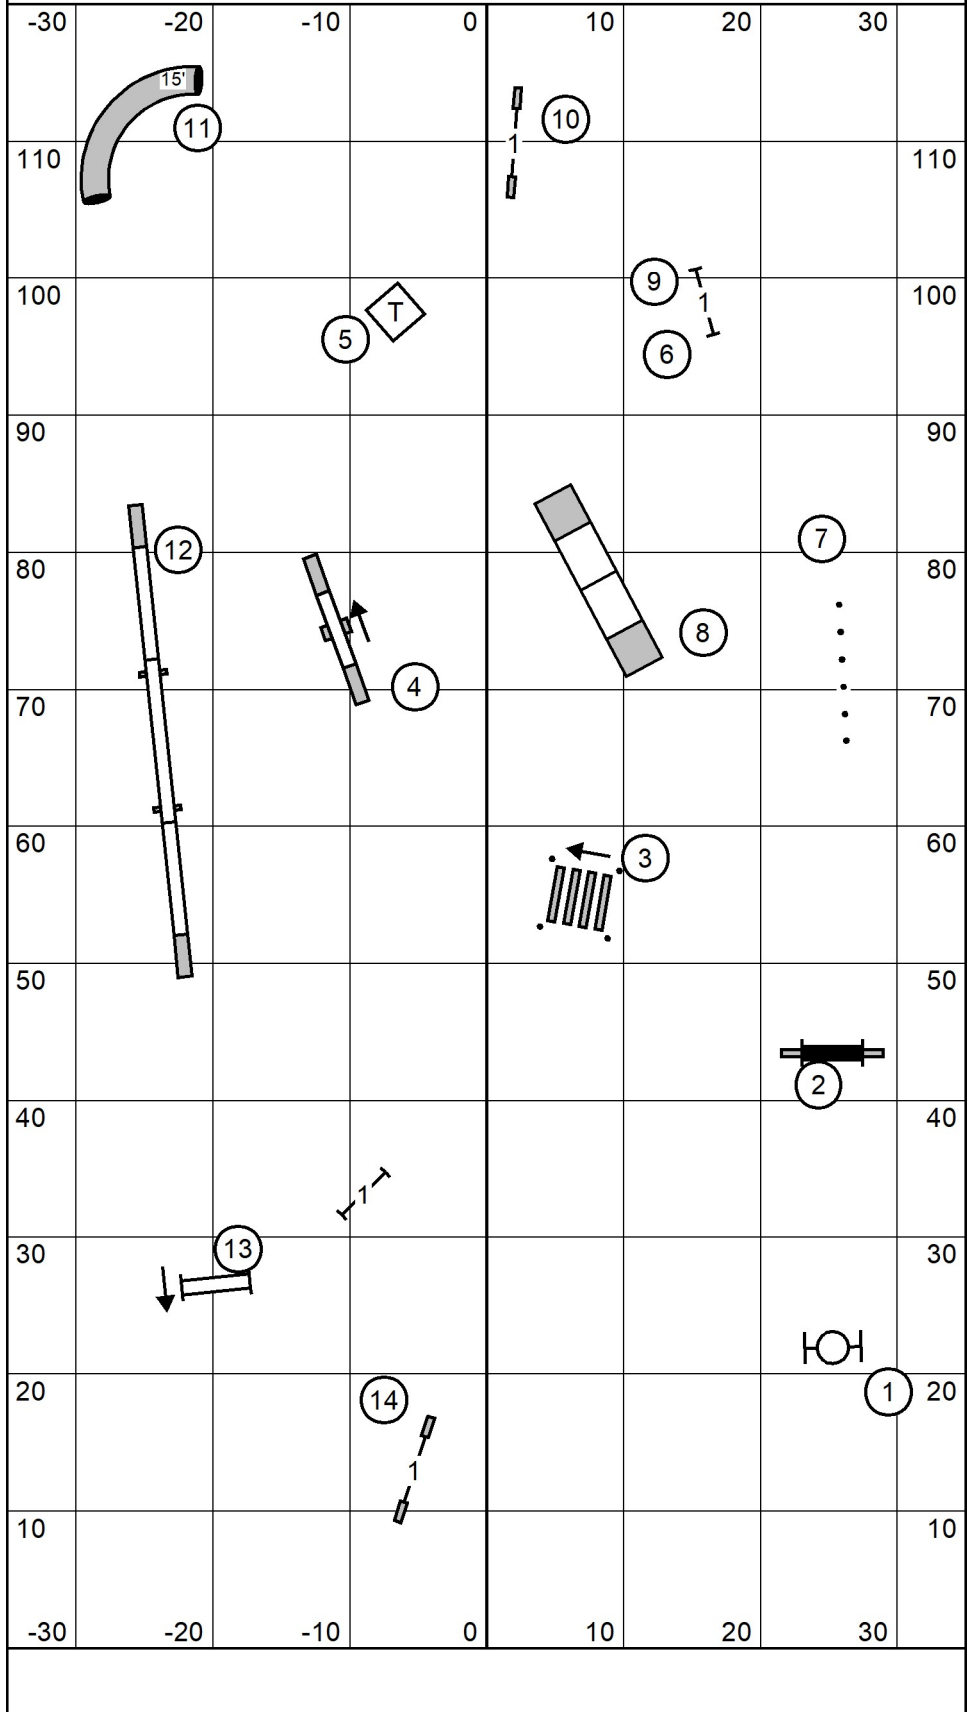

Charlottesville Albermarle Kennel Club
Walnut Hill Farm
Reva, VA
Sunday, December 15, 2024

Excellent/Master Std
Indoors on Dirt
70 x 120 ft
Judge: Andrew Mellon

Charlottesville Albermarle Kennel Club
 Walnut Hill Farm
 Reva, VA
 Sunday, December 15, 2024

Open Std
 Indoors on Dirt
 70 x 120 ft
 Judge: Andrew Mellon

Charlottesville Albermarle Kennel Club
 Walnut Hill Farm
 Reva, VA
 Sunday, December 15, 2024

Novice Std
 Indoors on Dirt
 70 x 120 ft
 Judge: Andrew Mellon