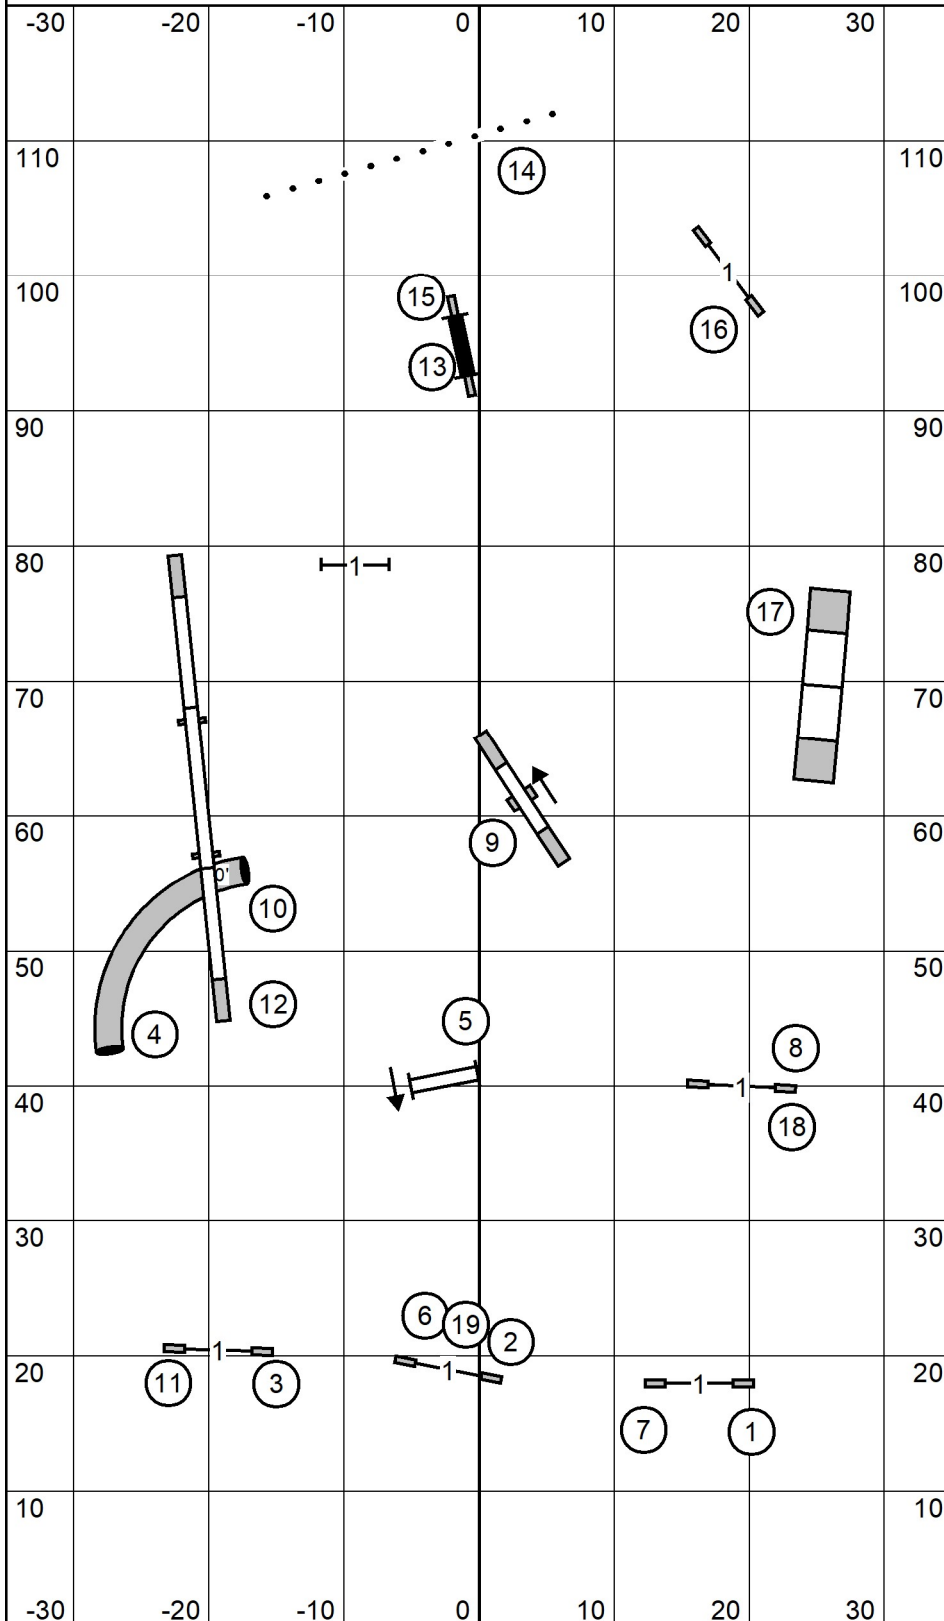

Charlottesville Albermarle Kennel Club
Walnut Hill Farm
Reva, VA
Sunday, December 15, 2024

Premier Std
Indoors on Dirt
70 x 120 ft
Judge: Andrew Mellon