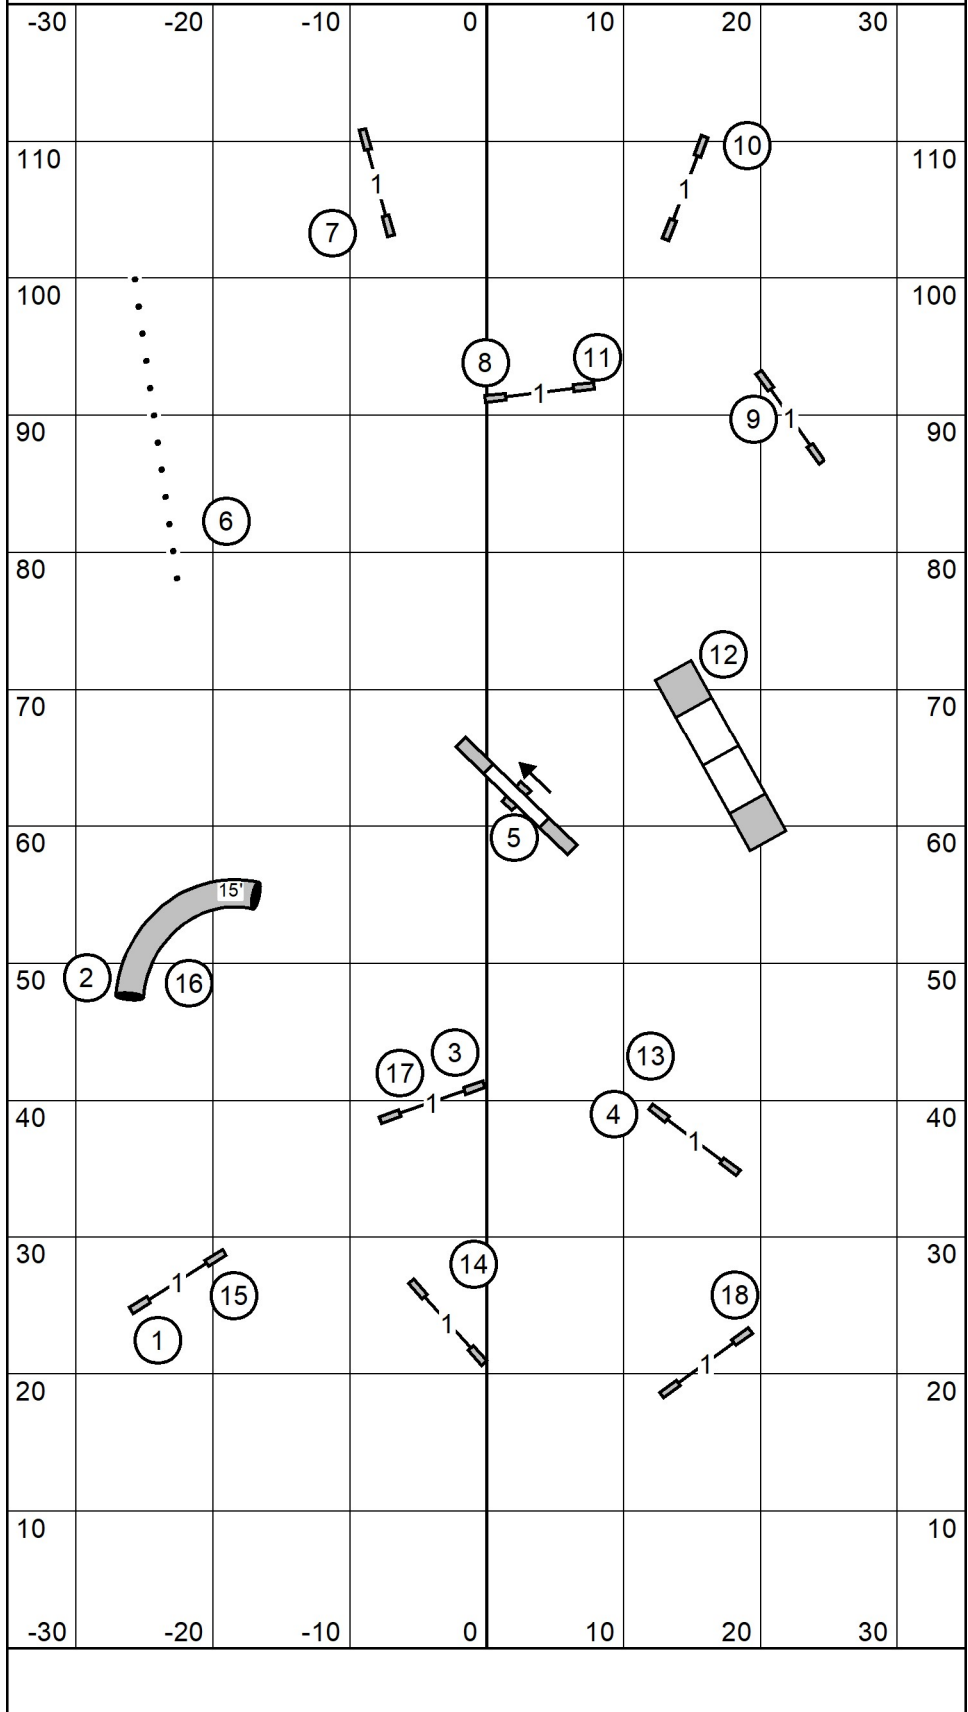

Charlottesville Albermarle Kennel Club
Walnut Hill Farm
Reva, VA
Sunday, December 15, 2024

Time2Beat
Indoors on Dirt
70 x 120 ft
Judge: Andrew Mellon