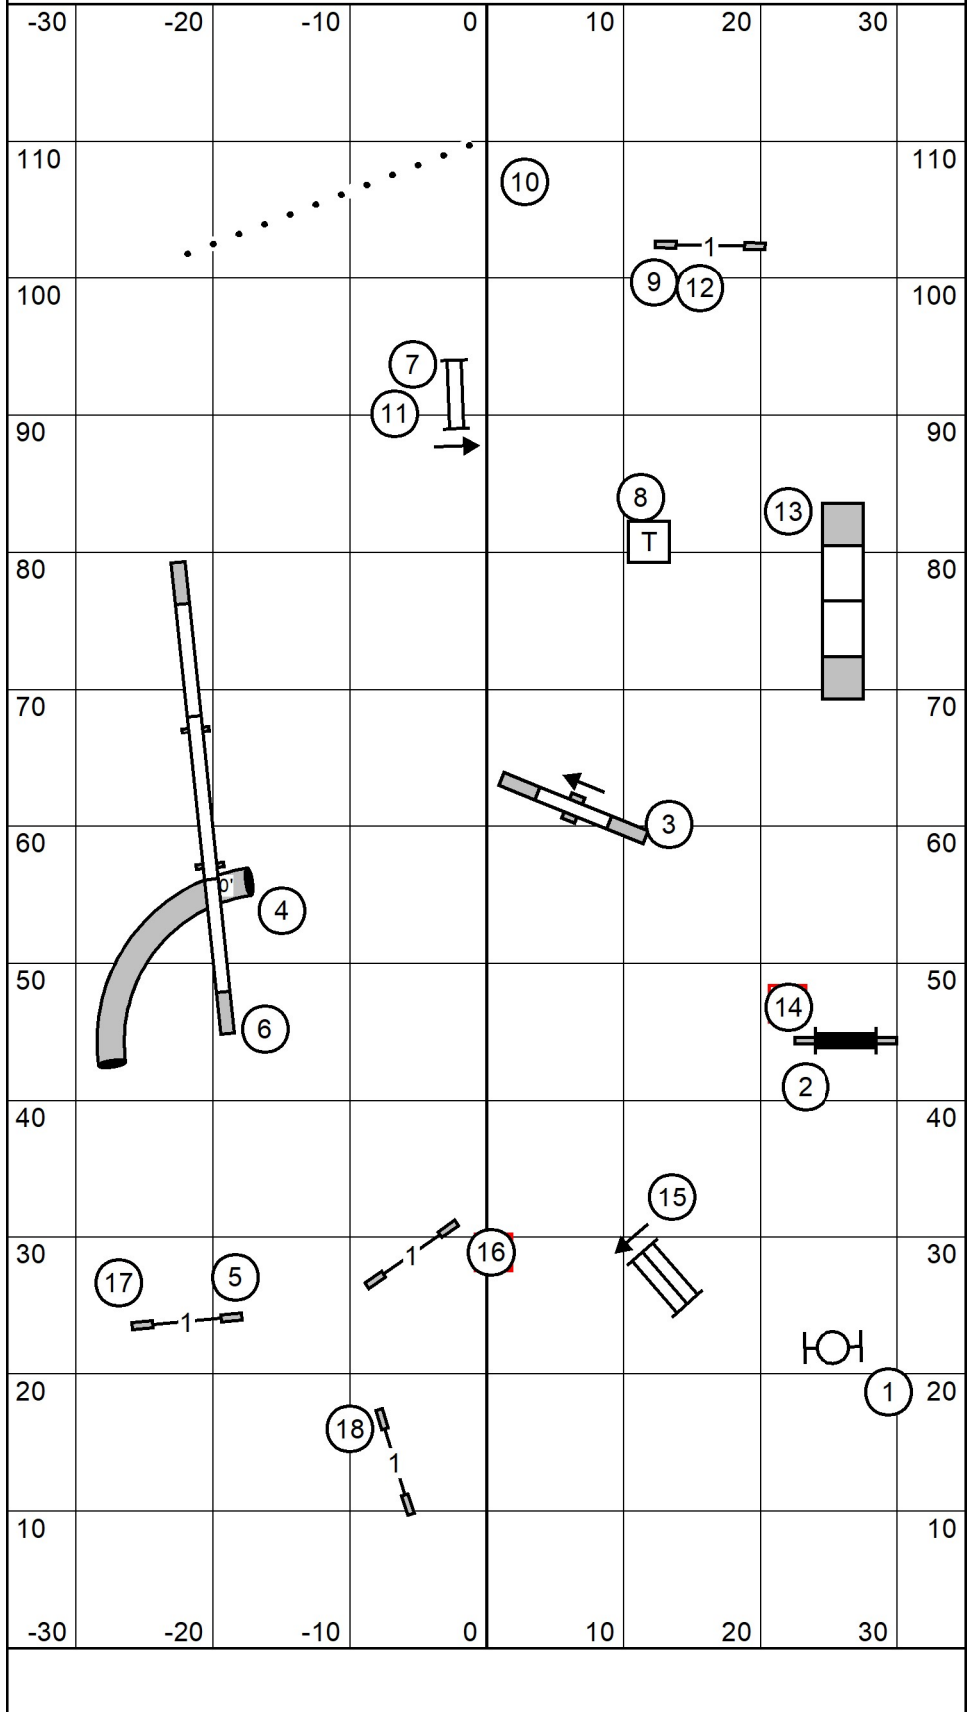

Time2Beat
 Indoors on Dirt
 70 x 120 ft
 Judge: Andrew Mellon

Charlottesville Albermarle Kennel Club
 Walnut Hill Farm
 Reva, VA
 Sunday, December 15, 2024

Premier Std
 Indoors on Dirt
 70 x 120 ft
 Judge: Andrew Mellon

Charlottesville Albermarle Kennel Club
Walnut Hill Farm
Reva, VA
Sunday, December 15, 2024

Excellent/Master Std
Indoors on Dirt
70 x 120 ft
Judge: Andrew Mellon

Charlottesville Albermarle Kennel Club
 Walnut Hill Farm
 Reva, VA
 Sunday, December 15, 2024

Open Std
 Indoors on Dirt
 70 x 120 ft
 Judge: Andrew Mellon

Charlottesville Albermarle Kennel Club
 Walnut Hill Farm
 Reva, VA
 Sunday, December 15, 2024

Novice Std
 Indoors on Dirt
 70 x 120 ft
 Judge: Andrew Mellon