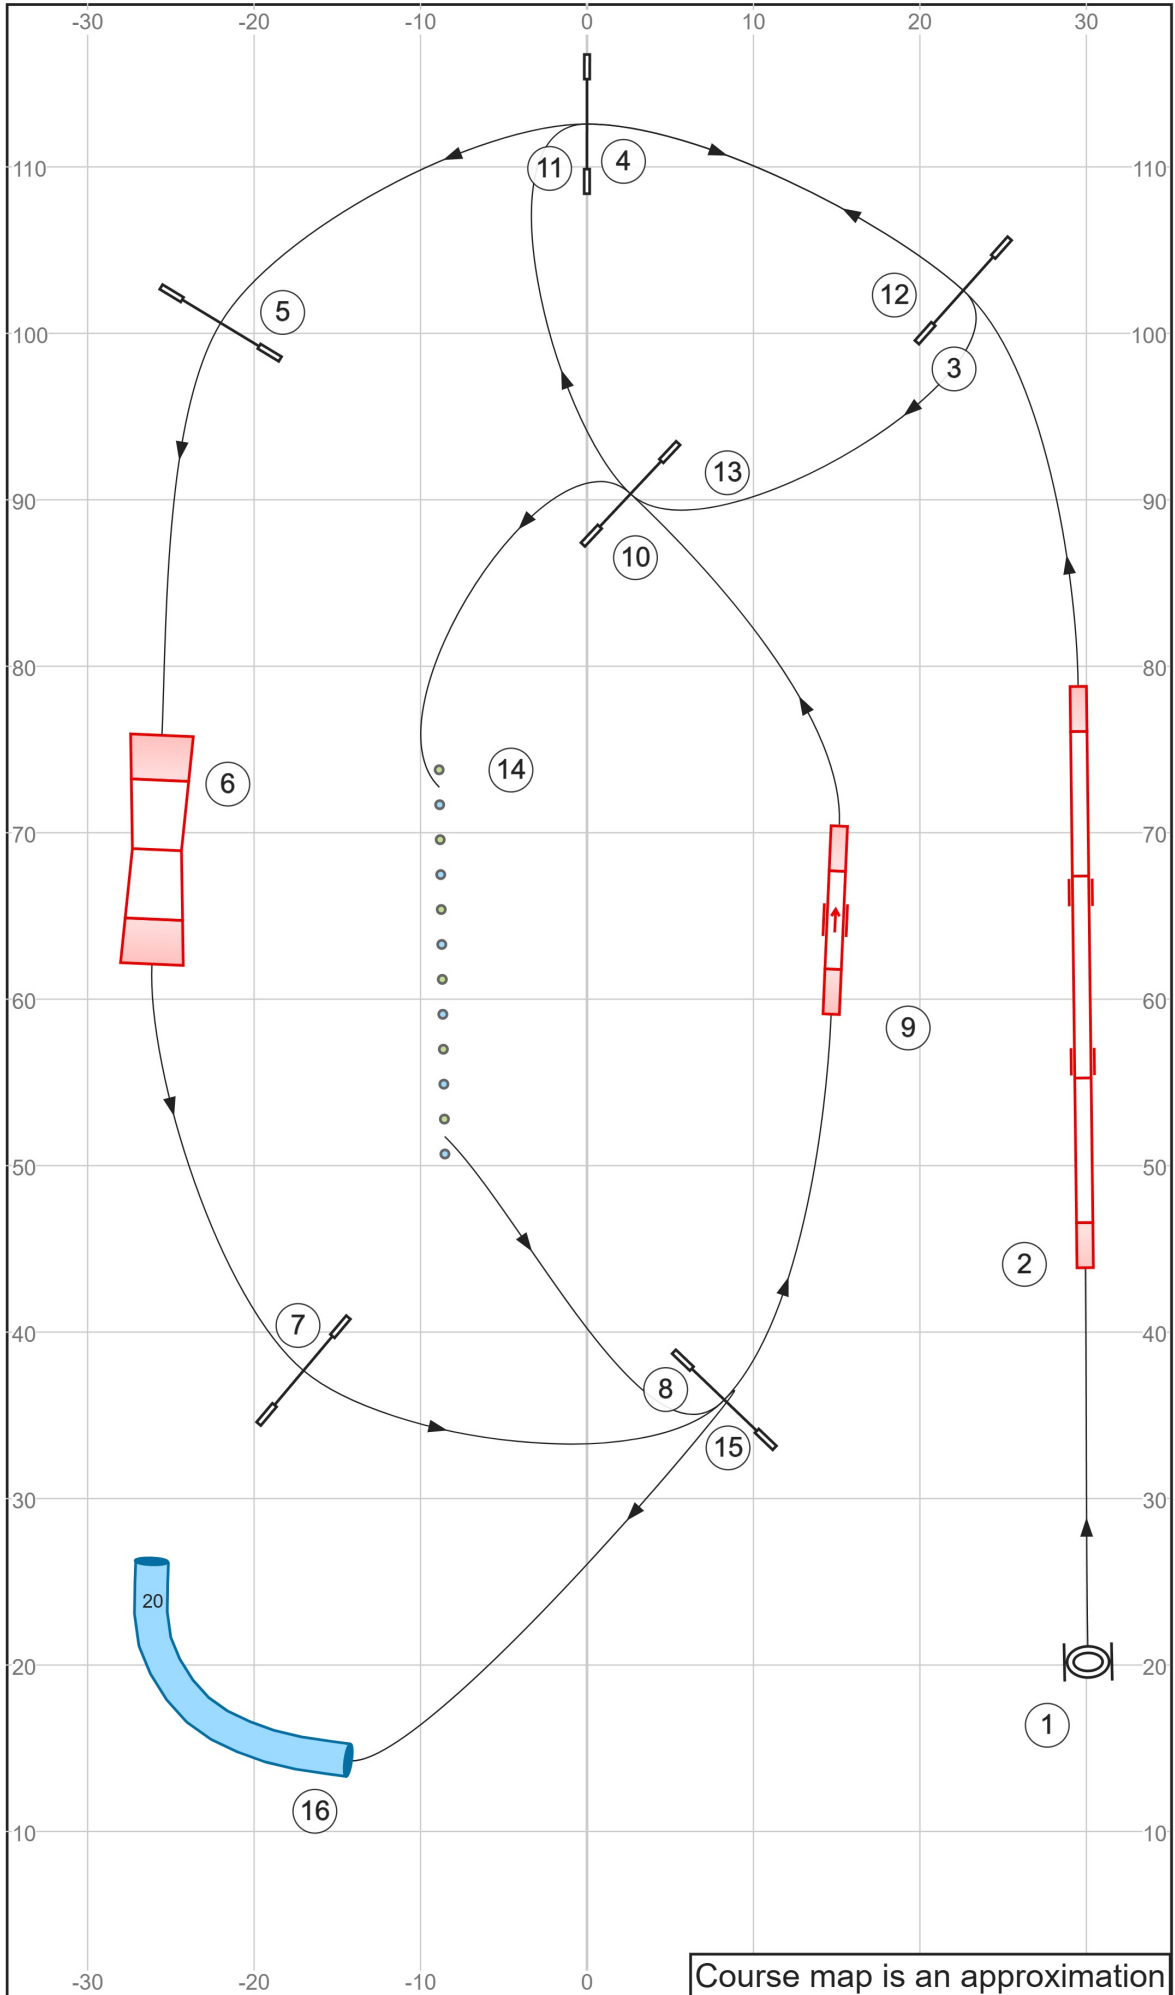

01 Beginner/Novice Agility

Course map is an approximation

Path length (ft):497.7

Just Jump It UKI 30 Oct 2024 Judge:Chip Gerfen

www.smarteragility.com

02 Senior/Championship Agility

Course map is an approximation

Path length (ft):538.4

Just Jump It UKI 30 Oct 2024 Judge:Chip Gerfen

www.smarteragility.com

03 Open Gamblers

Path length (ft): 114 | 111.8

Just Jump It UKI 30 Oct 2024 Judge: Chip Gerfen

04 Beginner/Novice Speedstakes

Path length (ft):504.1

Just Jump It UKI 30 Oct 2024 Judge:Chip Gerfen

www.smarteragility.com

05 Senior/Championship Speedstakes

Path length (ft):461.8

Just Jump It UKI 30 Oct 2024 Judge:Chip Gerfen

www.smarteragility.com