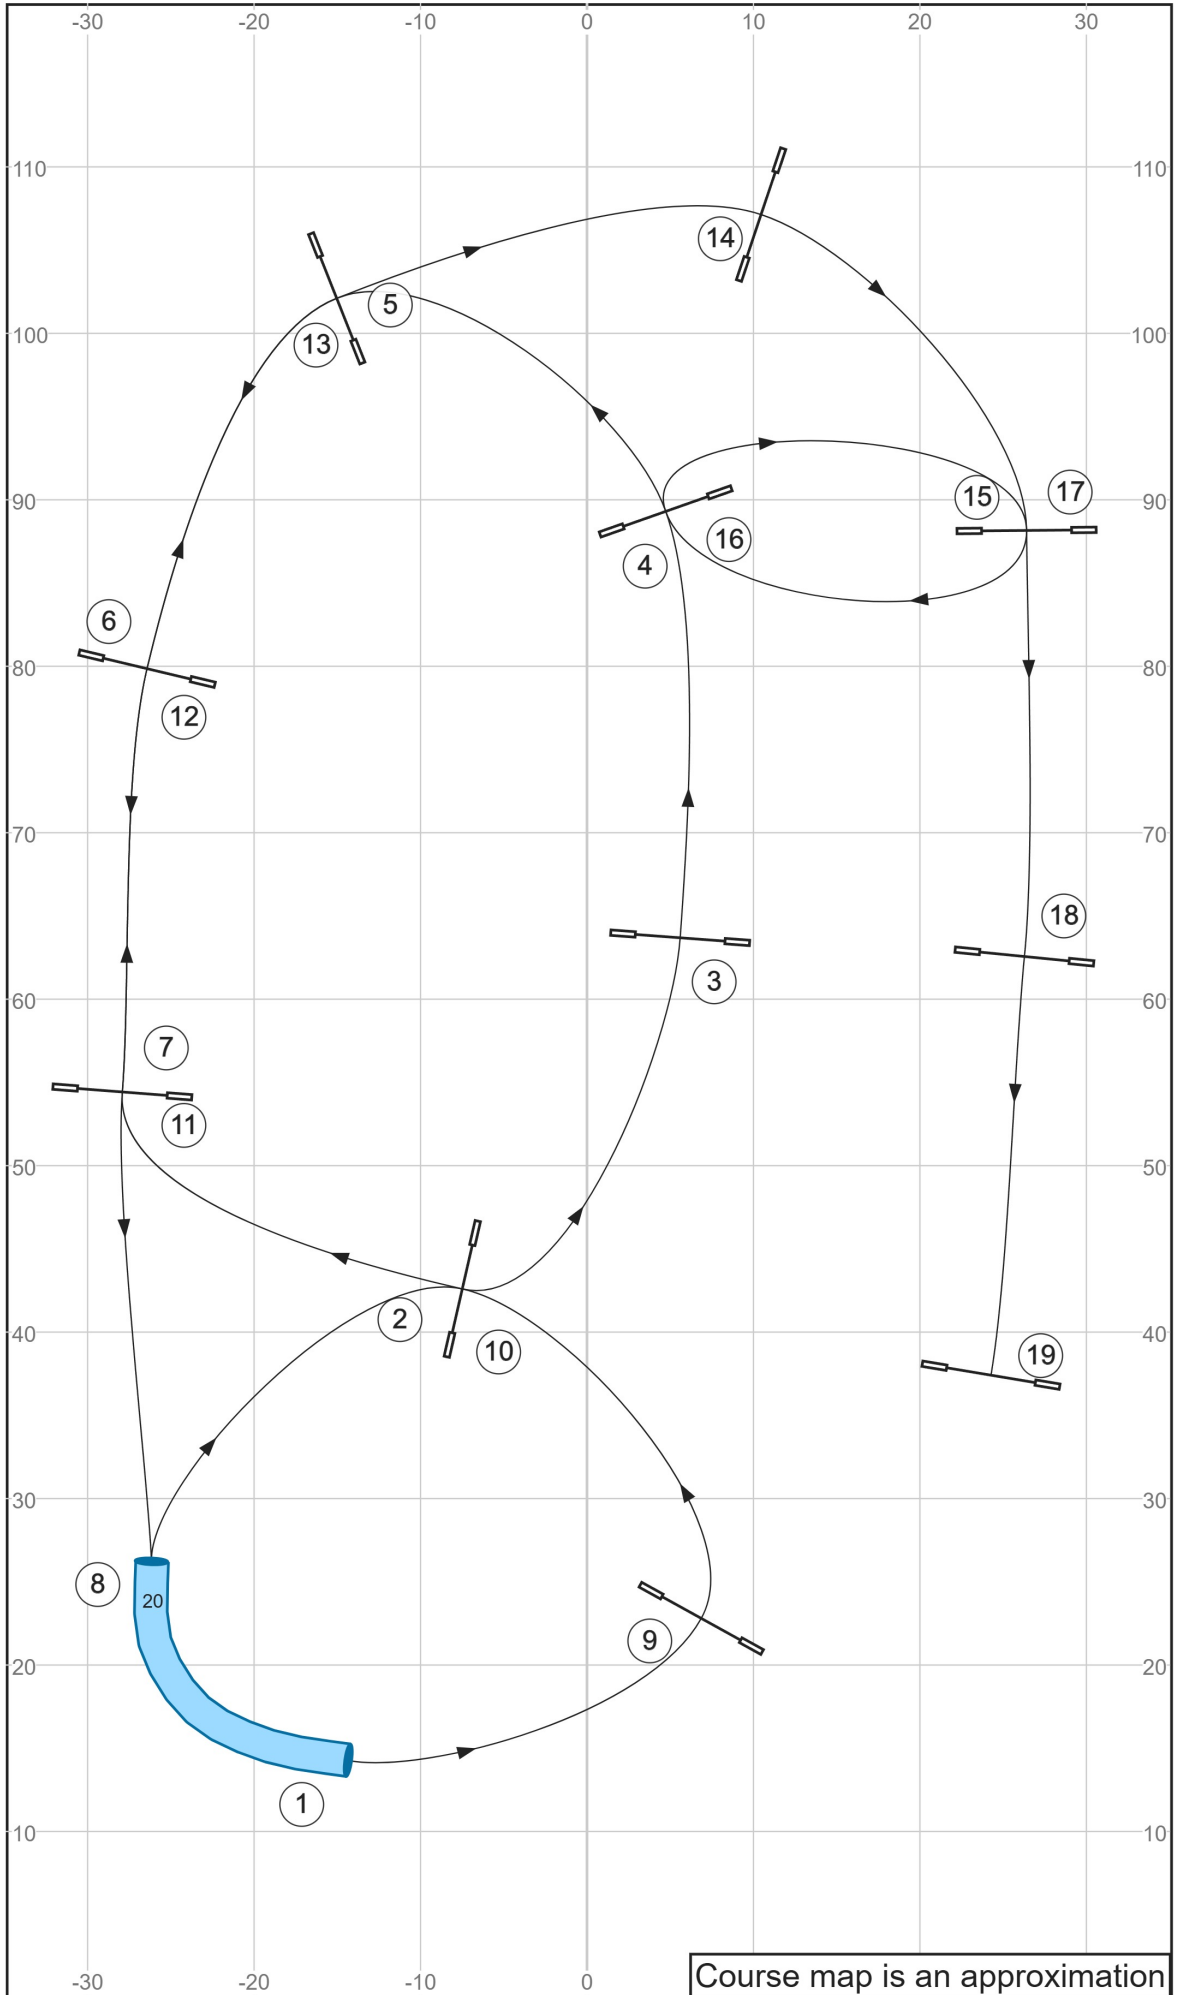

01 Beginner/Novice Agility

Course map is an approximation

Path length (ft):497.7

Just Jump It UKI 30 Oct 2024 Judge:Chip Gerfen

www.smarteragility.com

02 Senior/Championship Agility

Course map is an approximation

Path length (ft):538.4

Just Jump It UKI 30 Oct 2024 Judge:Chip Gerfen

www.smarteragility.com

03 Open Gamblers

Path length (ft): 114 | 111.8

Just Jump It UKI 30 Oct 2024 Judge: Chip Gerfen

04 Beginner/Novice Speedstakes

Path length (ft):504.1

Just Jump It UKI 30 Oct 2024 Judge:Chip Gerfen

www.smarteragility.com

05 Senior/Championship Speedstakes

Path length (ft):461.8

Just Jump It UKI 30 Oct 2024 Judge:Chip Gerfen

www.smarteragility.com