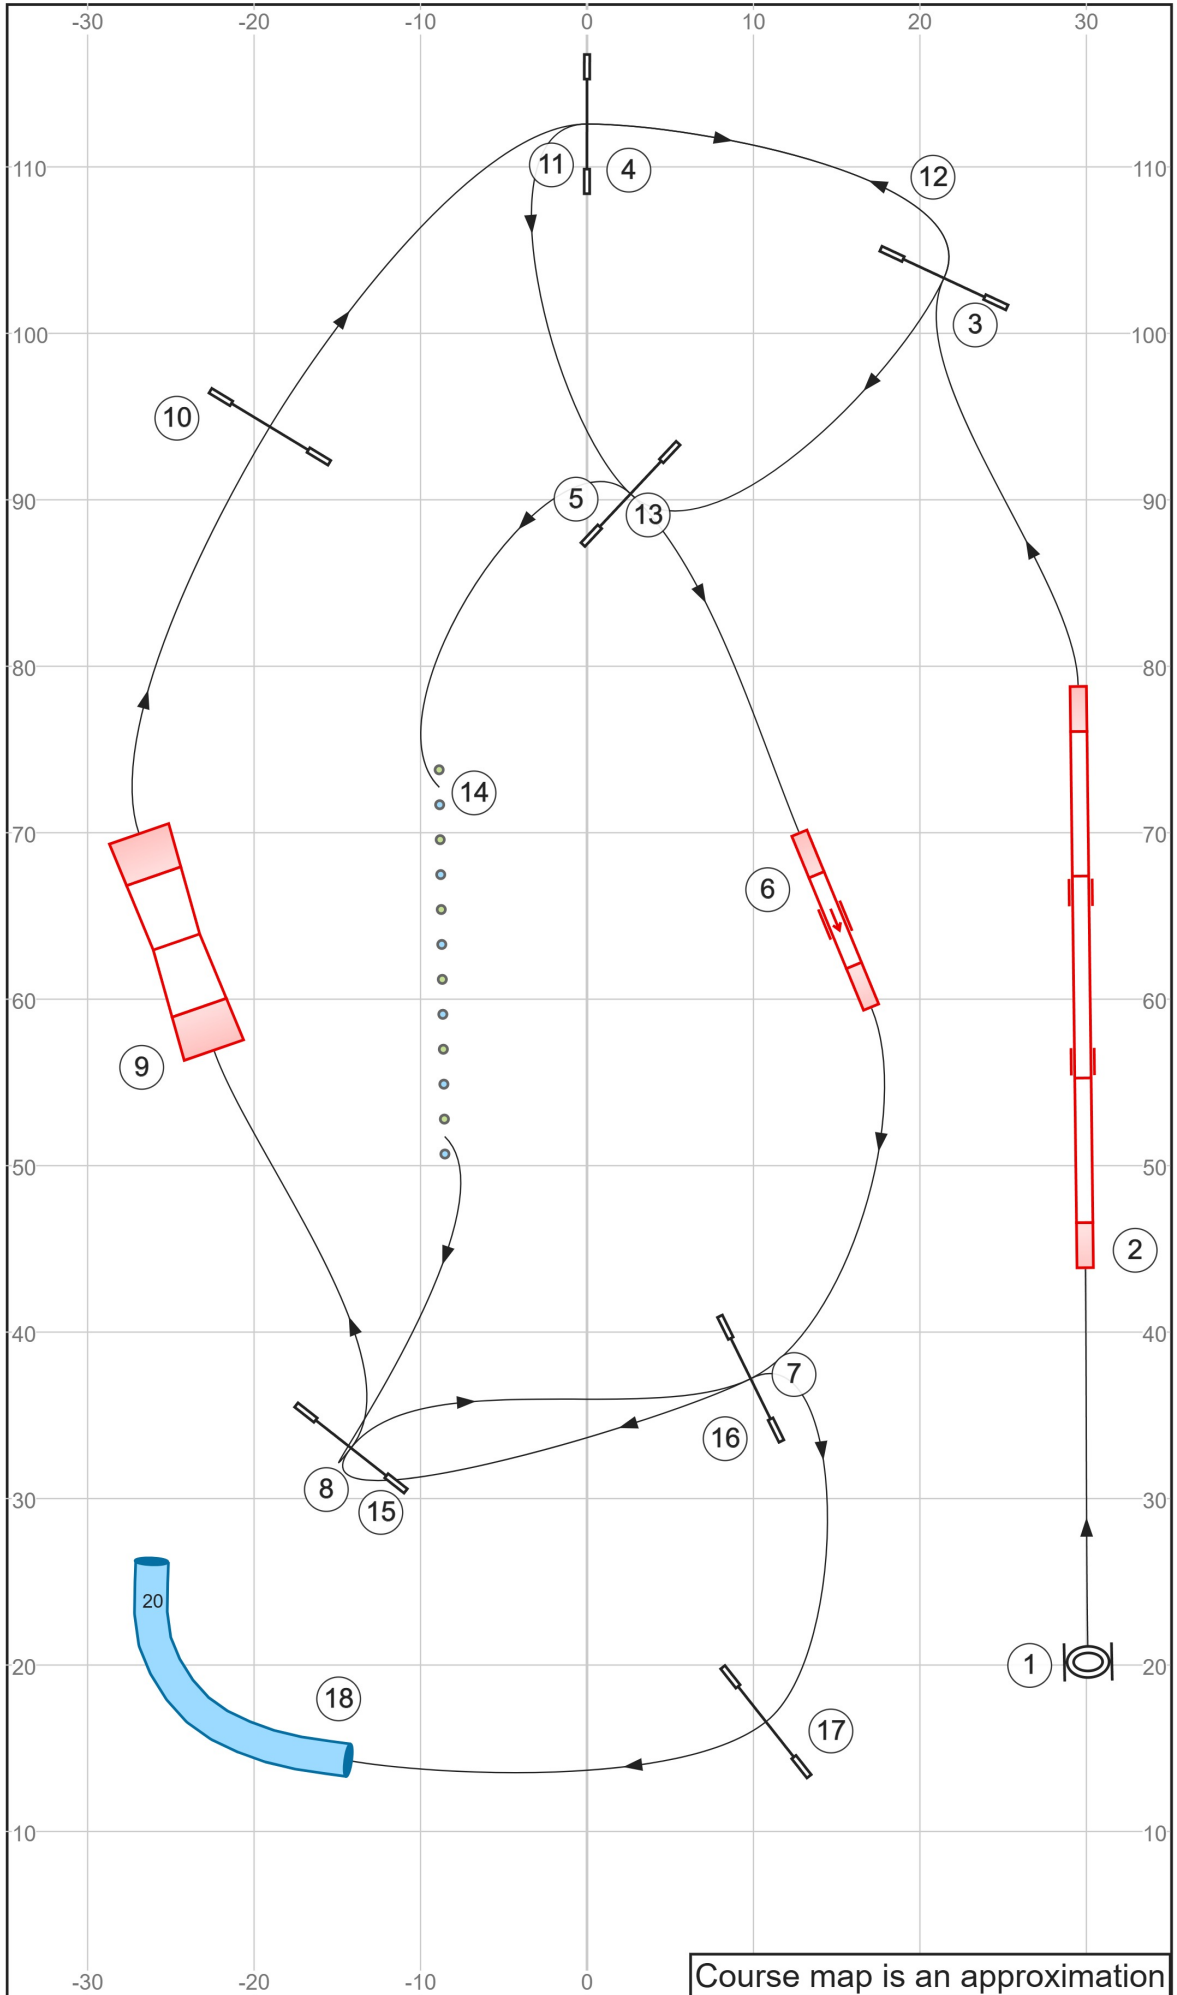

01 Beginner/Novice Agility

Course map is an approximation

Path length (ft):497.7

Just Jump It UKI 30 Oct 2024 Judge:Chip Gerfen

www.smarteragility.com

02 Senior/Championship Agility

Course map is an approximation

Path length (ft):538.4

Just Jump It UKI 30 Oct 2024 Judge:Chip Gerfen

www.smarteragility.com

03 Open Gamblers

Path length (ft): 114 | 111.8

Just Jump It UKI 30 Oct 2024 Judge: Chip Gerfen

04 Beginner/Novice Speedstakes

Path length (ft):504.1

Just Jump It UKI 30 Oct 2024 Judge:Chip Gerfen

www.smarteragility.com

05 Senior/Championship Speedstakes

Path length (ft):461.8

Just Jump It UKI 30 Oct 2024 Judge:Chip Gerfen

www.smarteragility.com