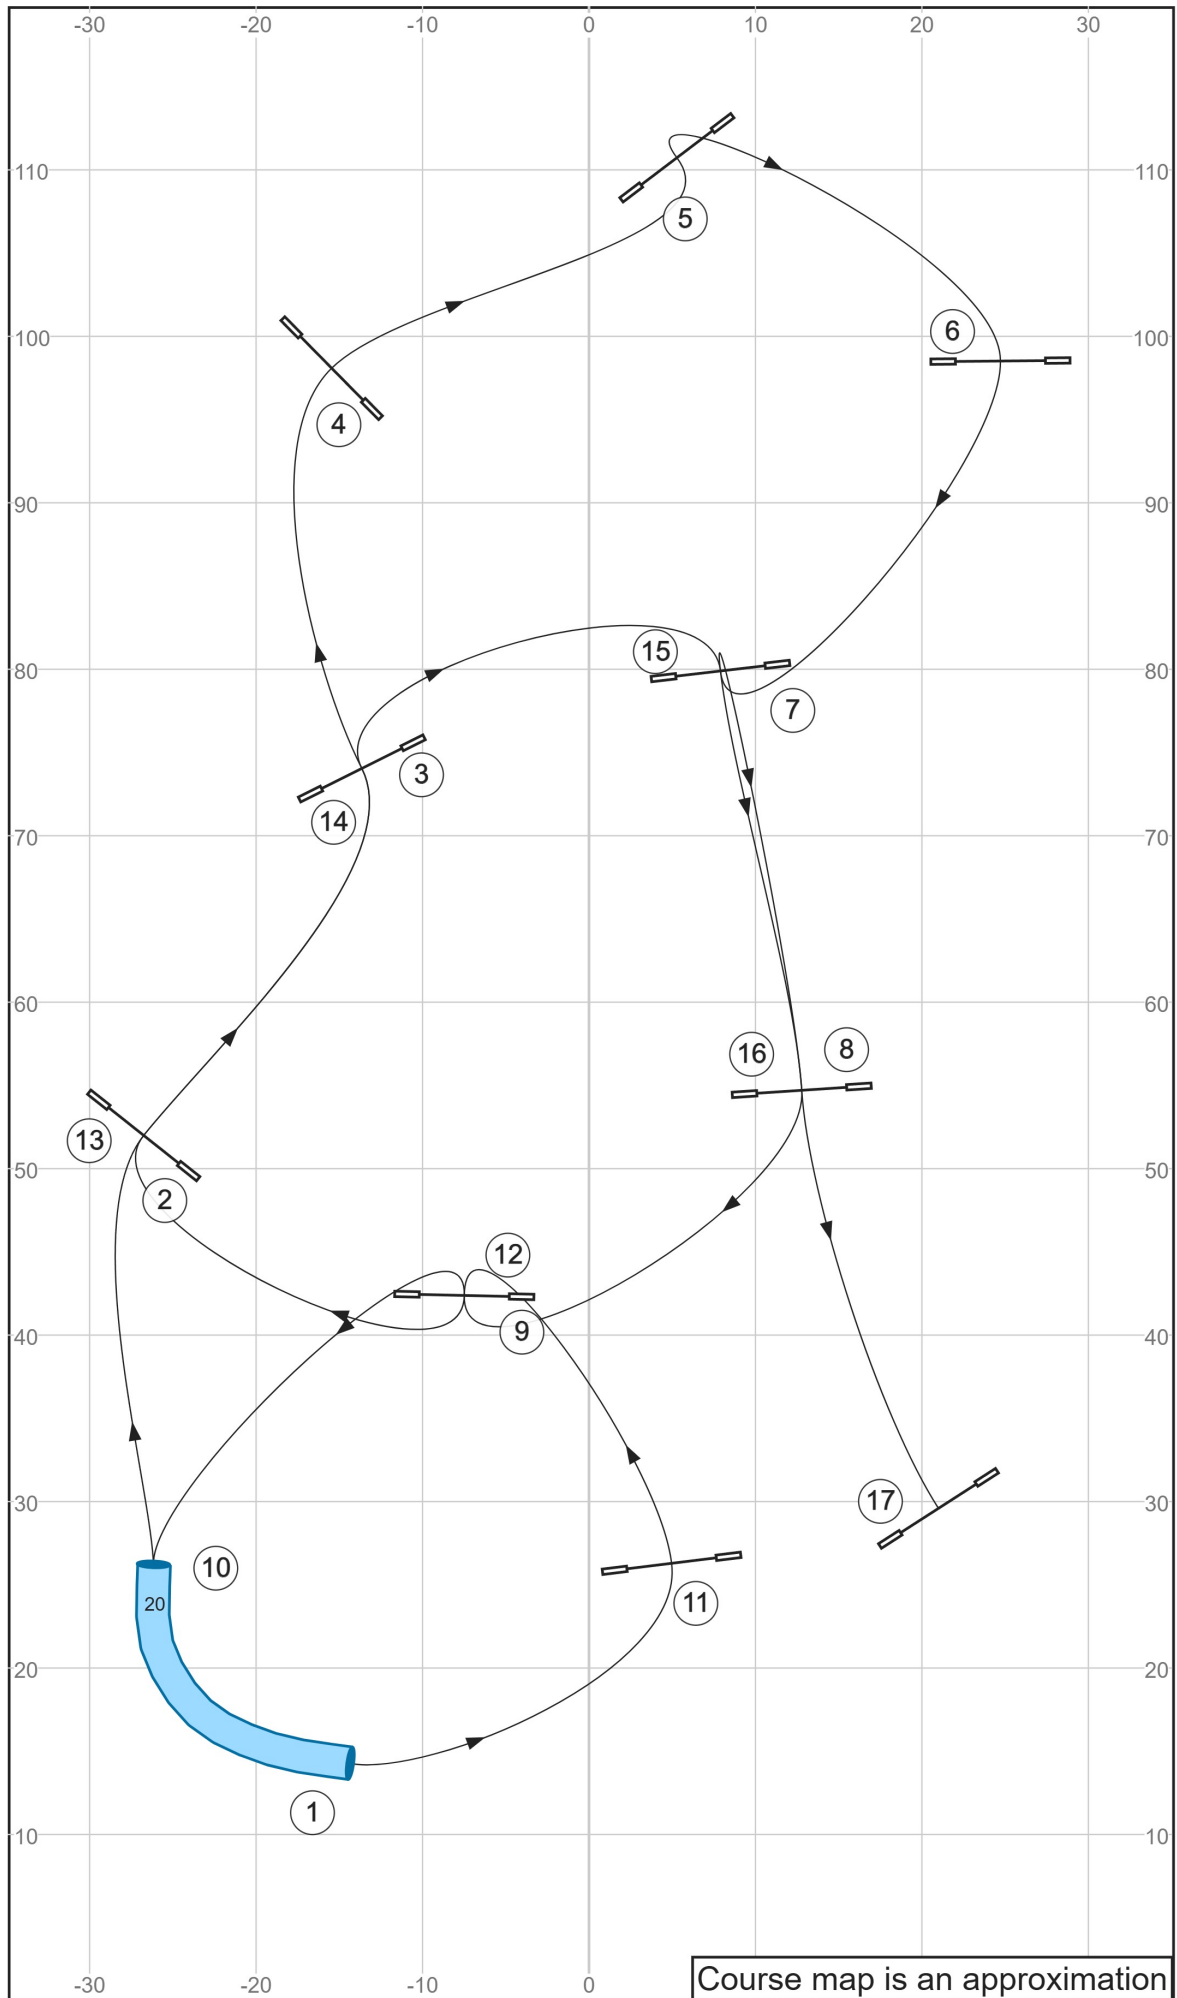

01 Beginner/Novice Agility

Course map is an approximation

Path length (ft):497.7

Just Jump It UKI 30 Oct 2024 Judge:Chip Gerfen

www.smarteragility.com

02 Senior/Championship Agility

Course map is an approximation

Path length (ft):538.4

Just Jump It UKI 30 Oct 2024 Judge:Chip Gerfen

www.smarteragility.com

03 Open Gamblers

Path length (ft): 114 | 111.8

Just Jump It UKI 30 Oct 2024 Judge: Chip Gerfen

04 Beginner/Novice Speedstakes

Path length (ft):504.1

Just Jump It UKI 30 Oct 2024 Judge:Chip Gerfen

www.smarteragility.com

05 Senior/Championship Speedstakes

Path length (ft):461.8

Just Jump It UKI 30 Oct 2024 Judge:Chip Gerfen

www.smarteragility.com