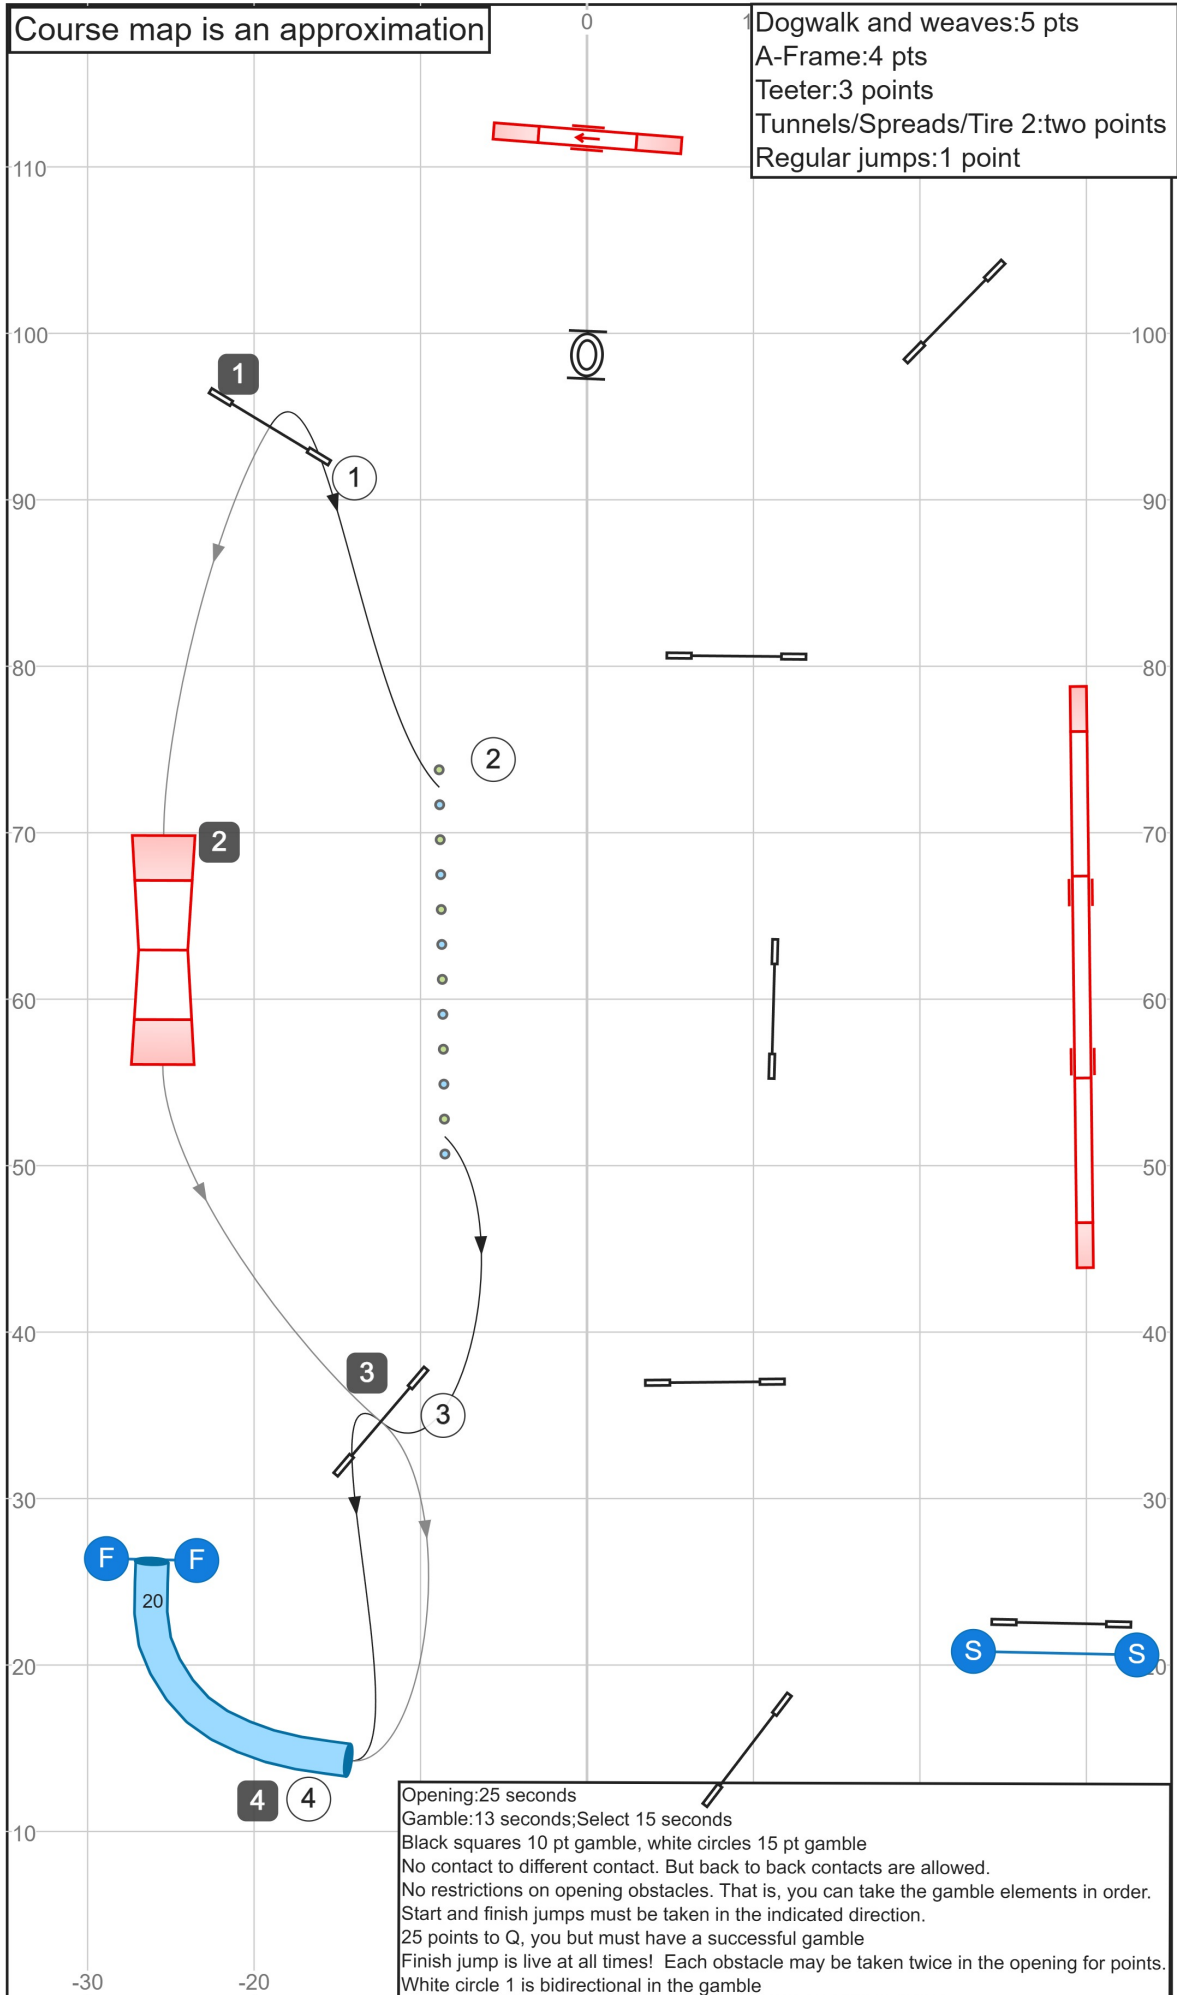

01 Beginner/Novice Agility

Course map is an approximation

Path length (ft):497.7

Just Jump It UKI 30 Oct 2024 Judge:Chip Gerfen

www.smarteragility.com

02 Senior/Championship Agility

Course map is an approximation

Path length (ft):538.4

Just Jump It UKI 30 Oct 2024 Judge:Chip Gerfen

www.smarteragility.com

03 Open Gamblers

Path length (ft): 114 | 111.8

Just Jump It UKI 30 Oct 2024 Judge: Chip Gerfen

04 Beginner/Novice Speedstakes

Path length (ft):504.1

Just Jump It UKI 30 Oct 2024 Judge:Chip Gerfen

www.smarteragility.com

05 Senior/Championship Speedstakes

Path length (ft):461.8

Just Jump It UKI 30 Oct 2024 Judge:Chip Gerfen

www.smarteragility.com