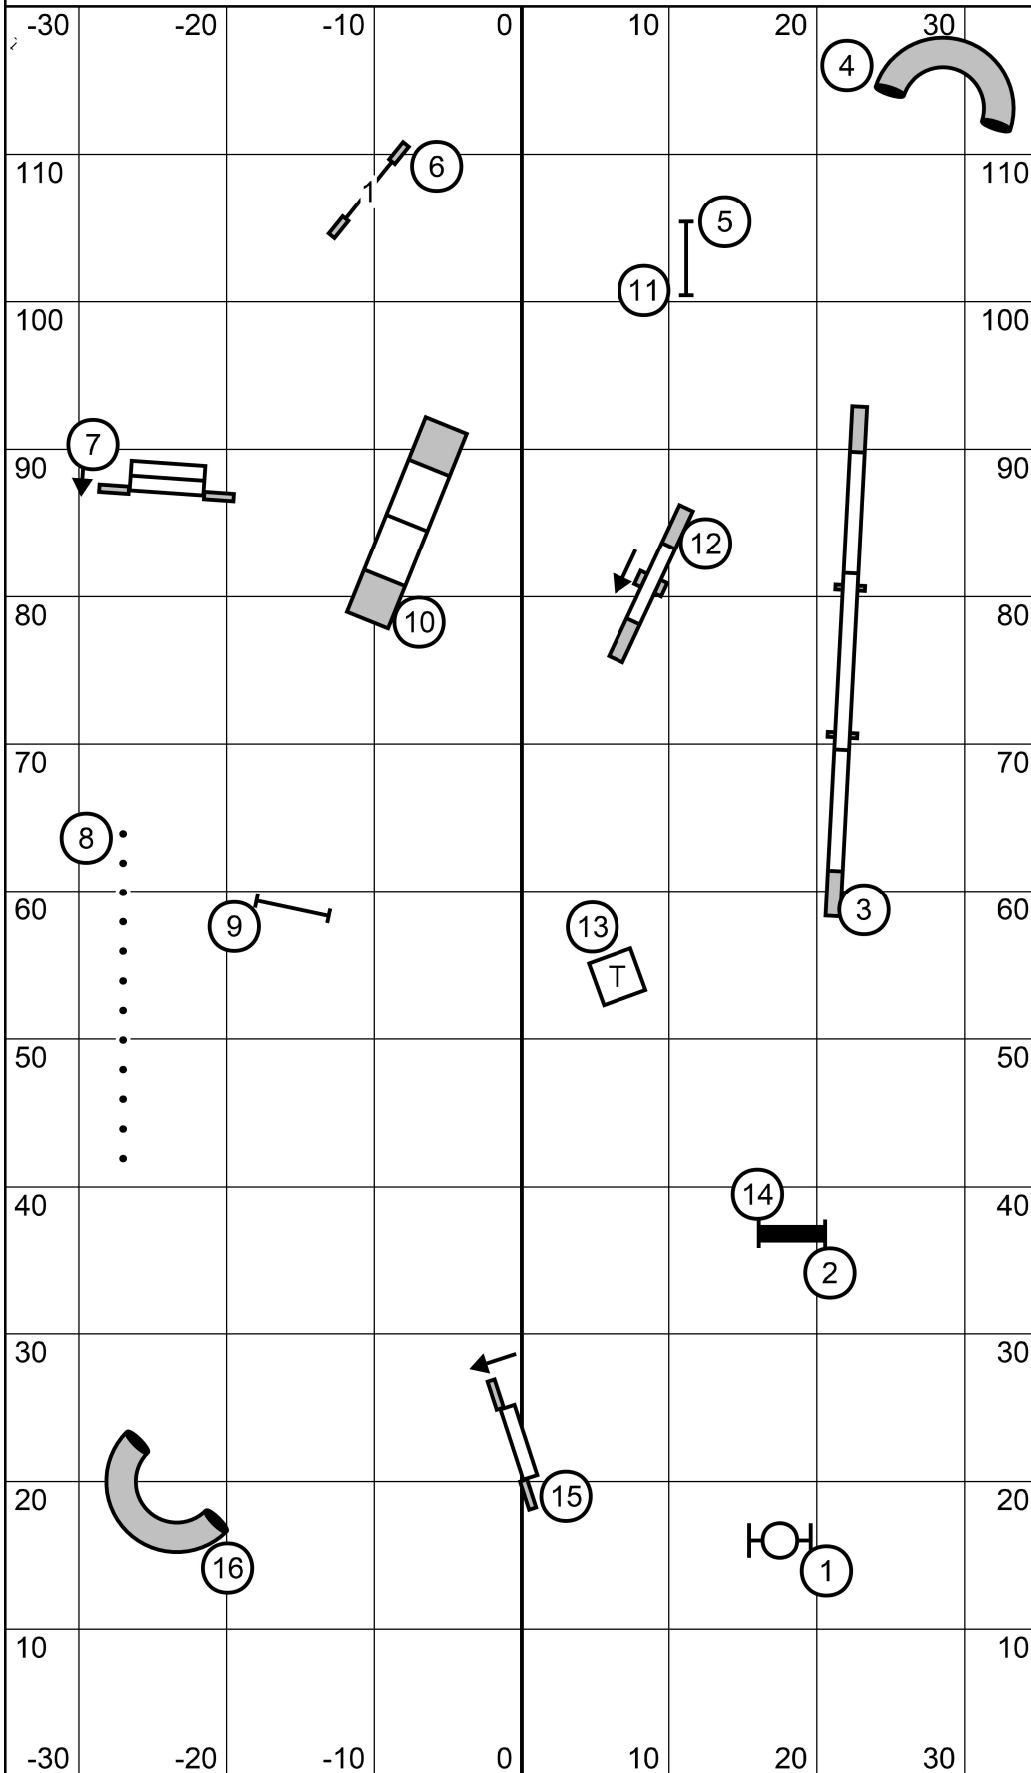

Shenandoah Valley Kennel Club
Saturday 10/5/24 OPEN STD
Judge Karl Blakely