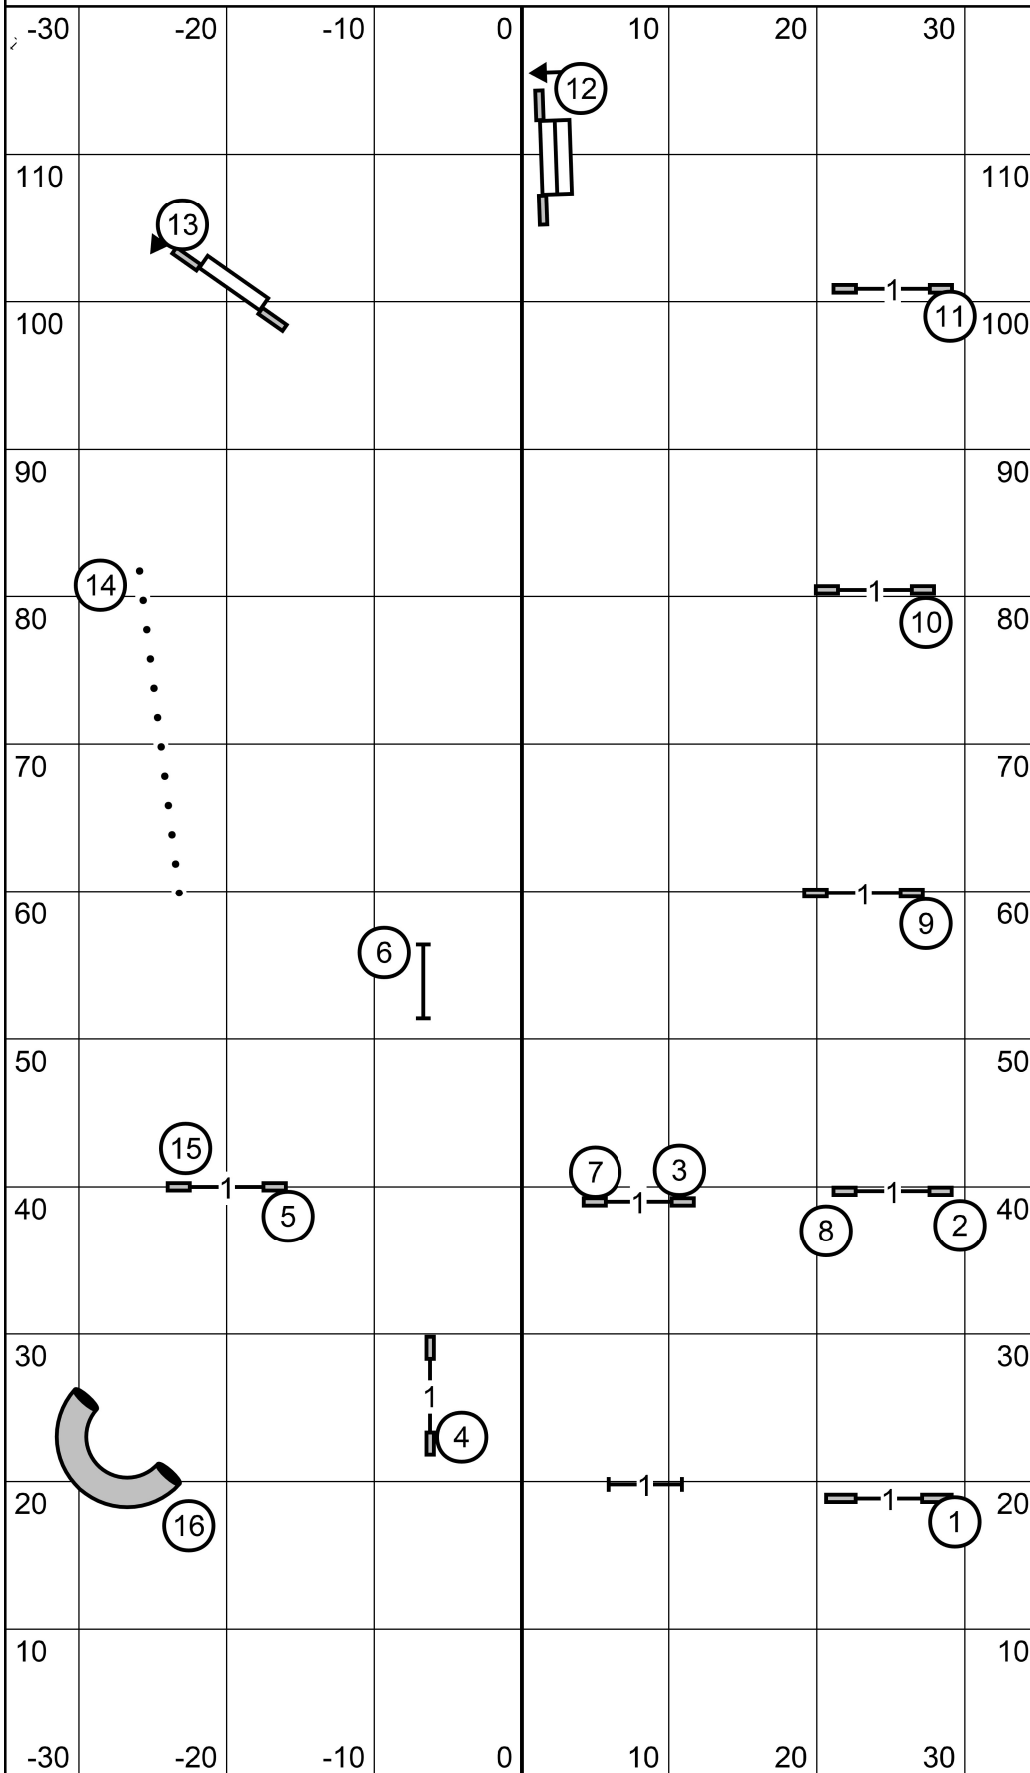

Shenandoah Valley Kennel Club
Saturday 10/5/24 OPEN JWW
Judge Karl Blakely