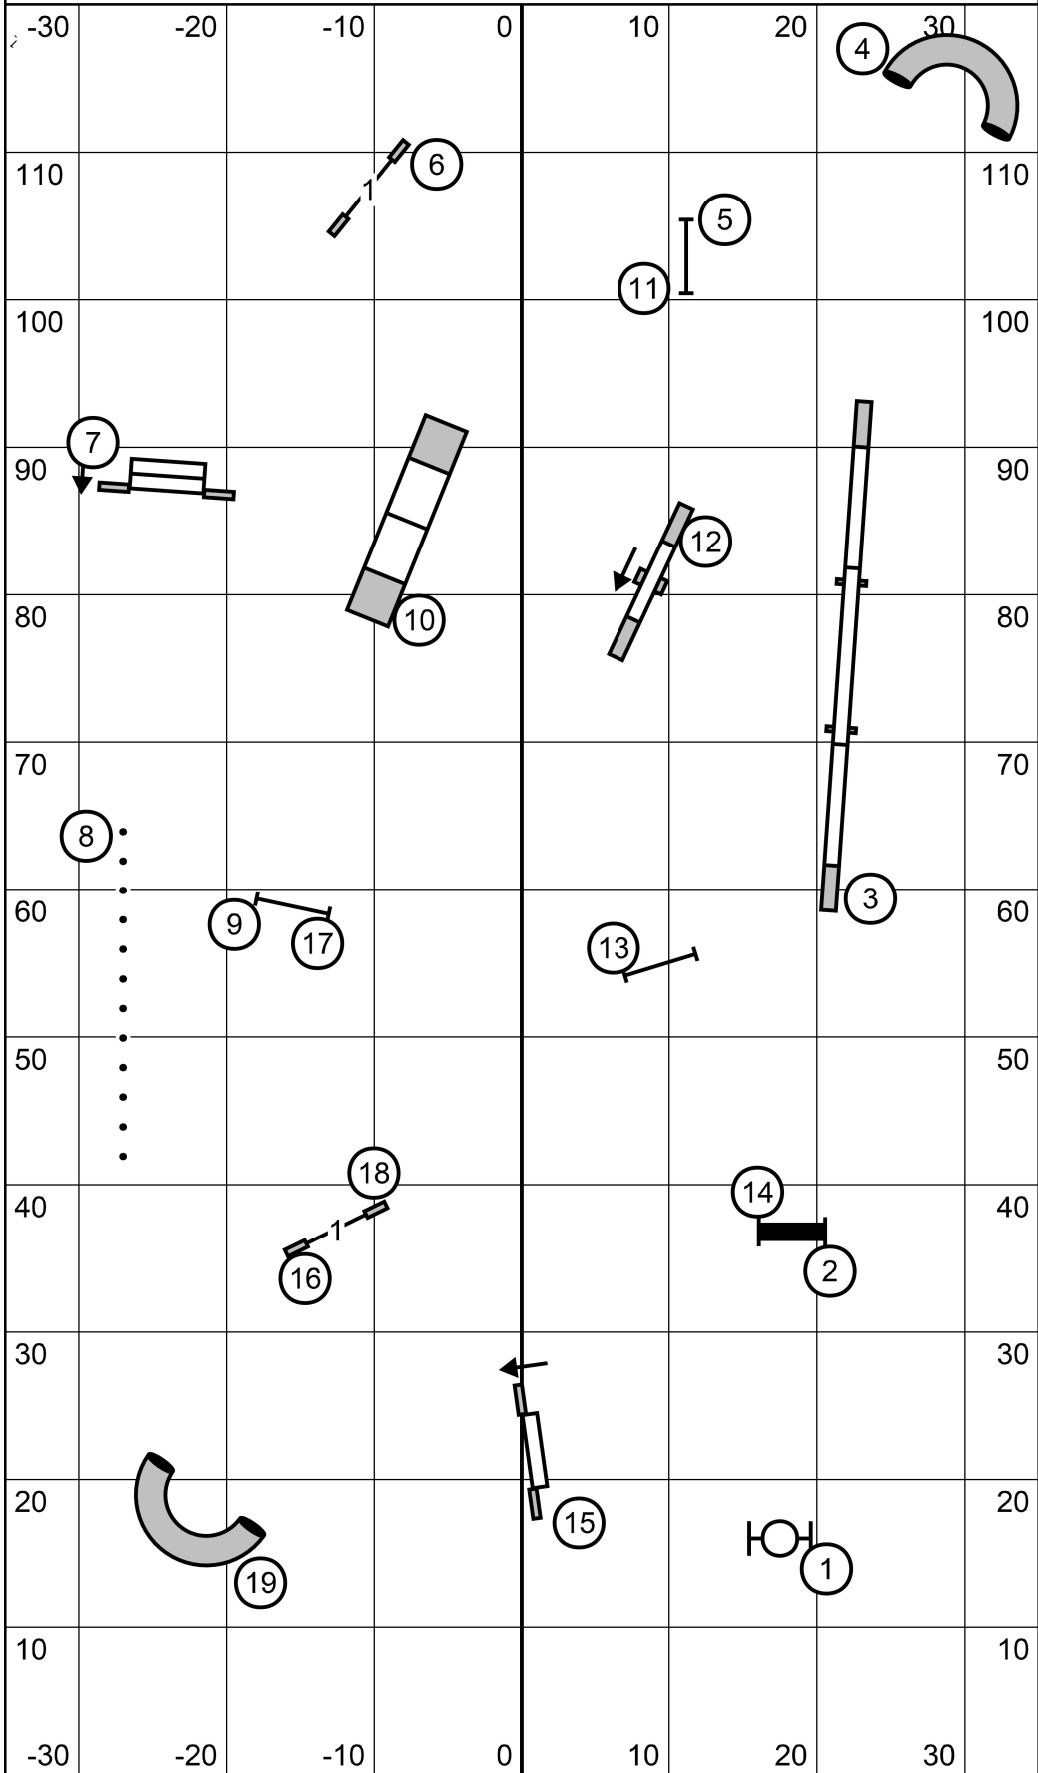

Shenandoah Valley Kennel Club
Saturday 10/5/24 EXC/MSTR STD
Judge Karl Blakely