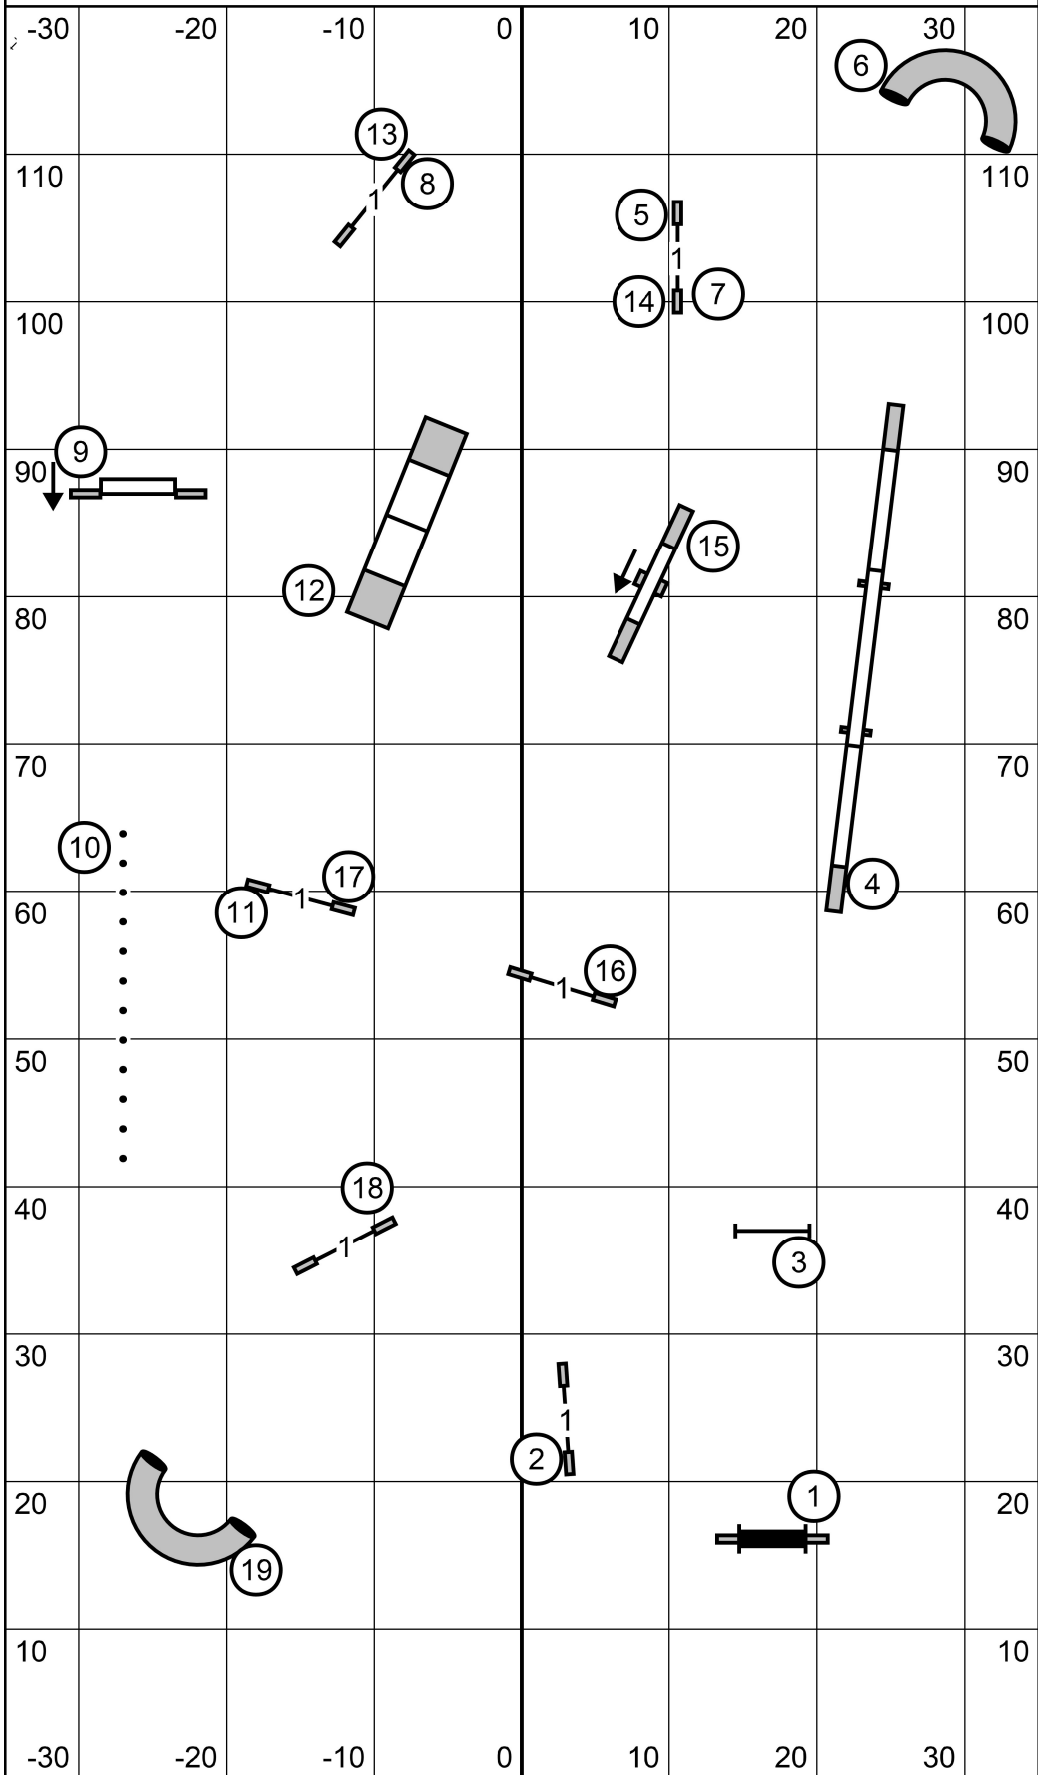

Shenandoah Valley Kennel Club
Saturday 10/5/24 PREMIER STD
Judge Karl Blakely