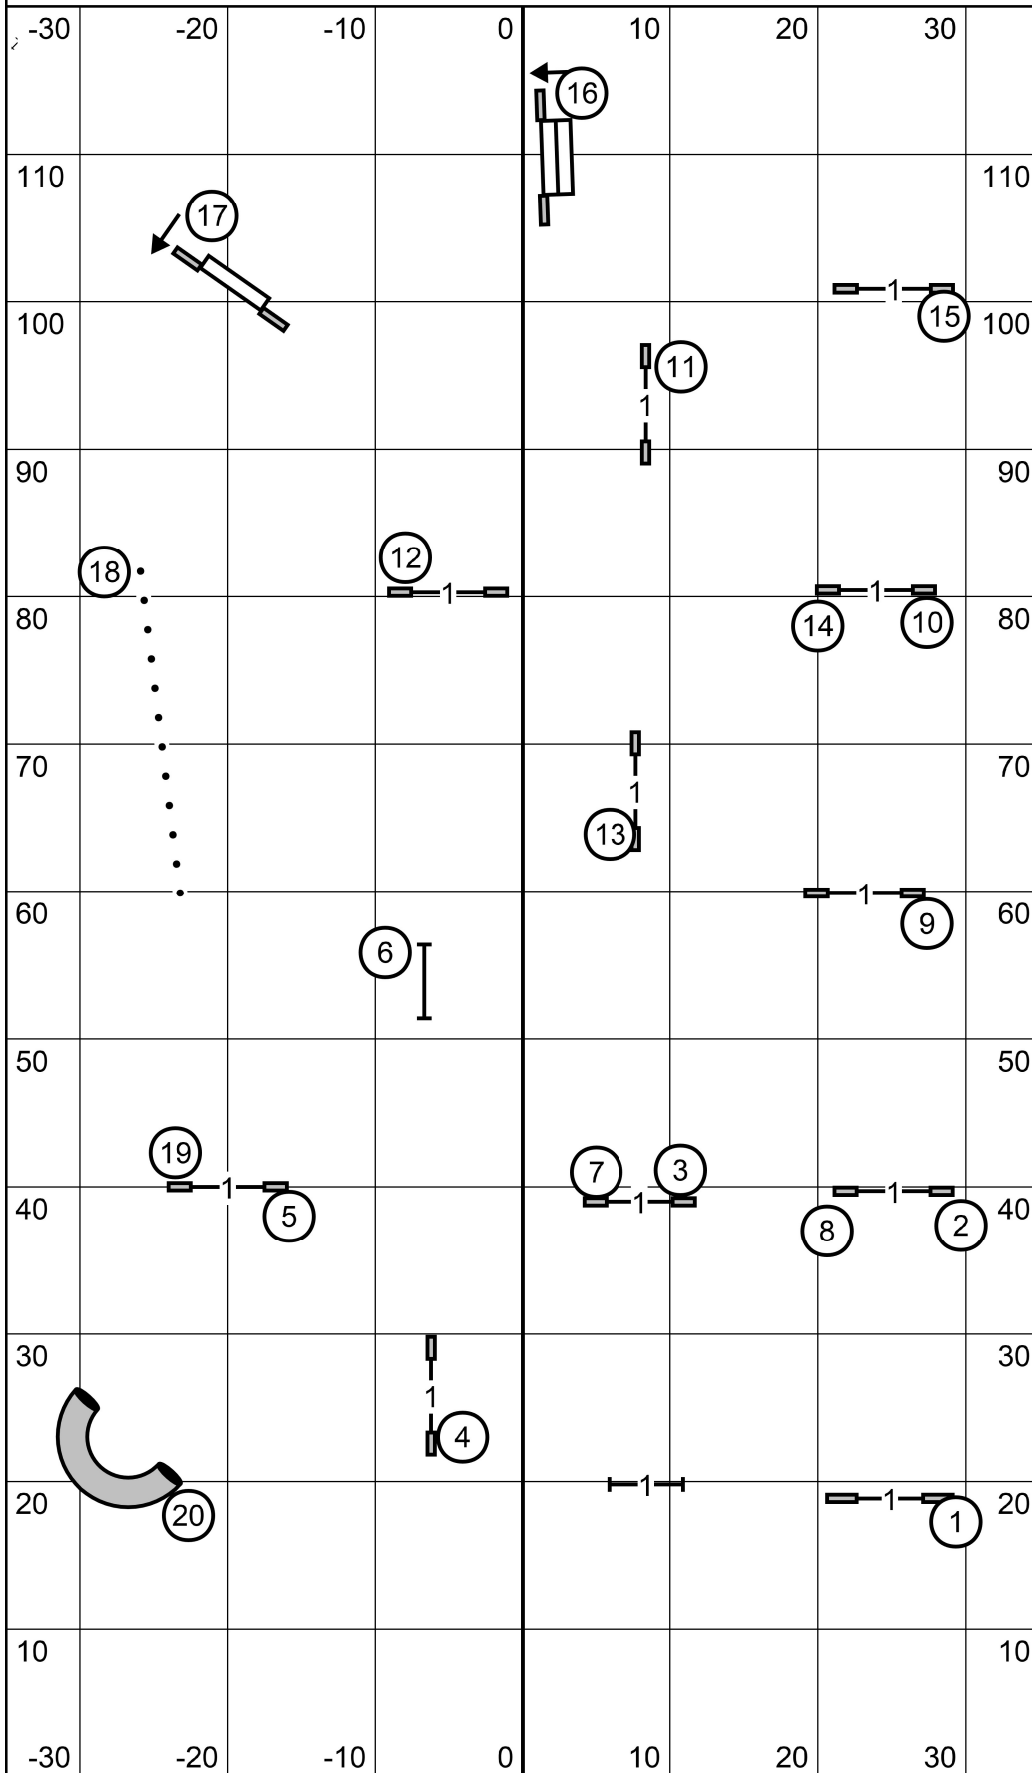

Shenandoah Valley Kennel Club
 Saturday 10/5/24 EXC/MSTR JWW
 Judge Karl Blakely

Shenandoah Valley Kennel Club
 Saturday 10/5/24 FAST ALL CLASSES
 Judge Karl Blakely

EXC/MSTR send is 6-5-4 done as a wrap
 OPEN send is 7-5 or 5-7
 NOVICE send is 7-8 or 8-7