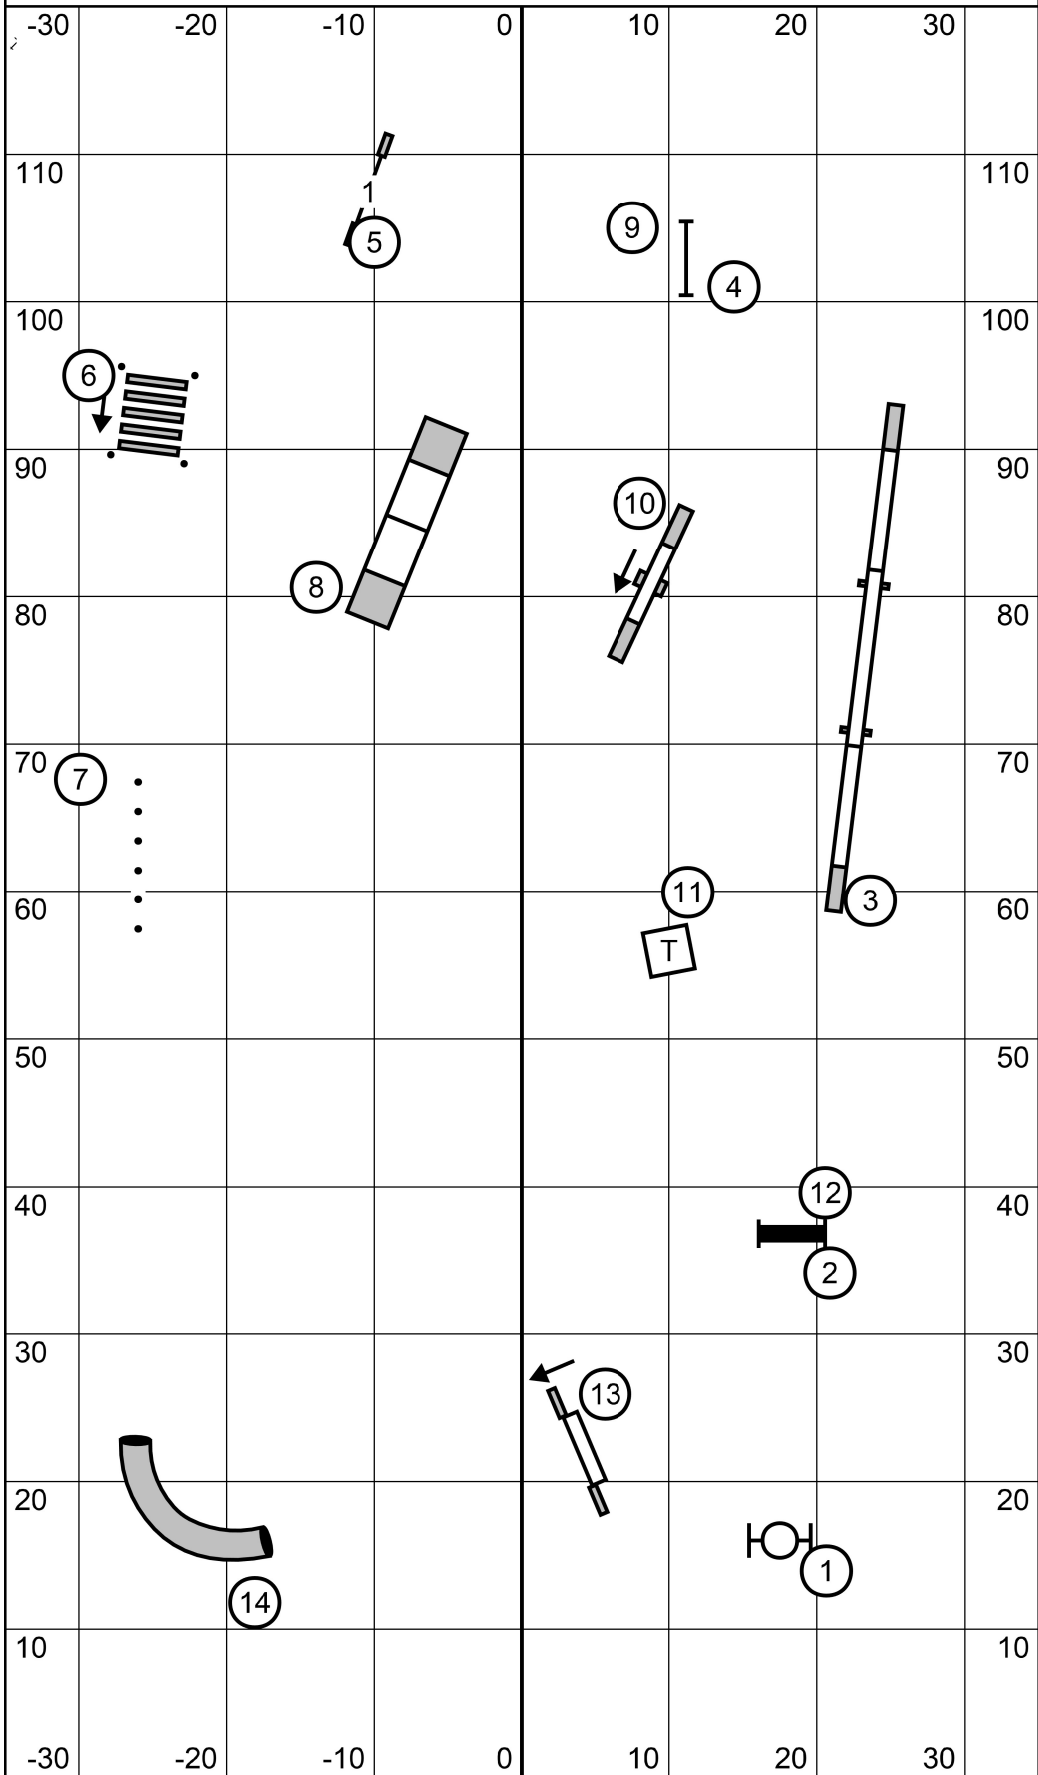

Shenandoah Valley Kennel Club
Saturday 10/5/24 NOVICE STD
Judge Karl Blakely