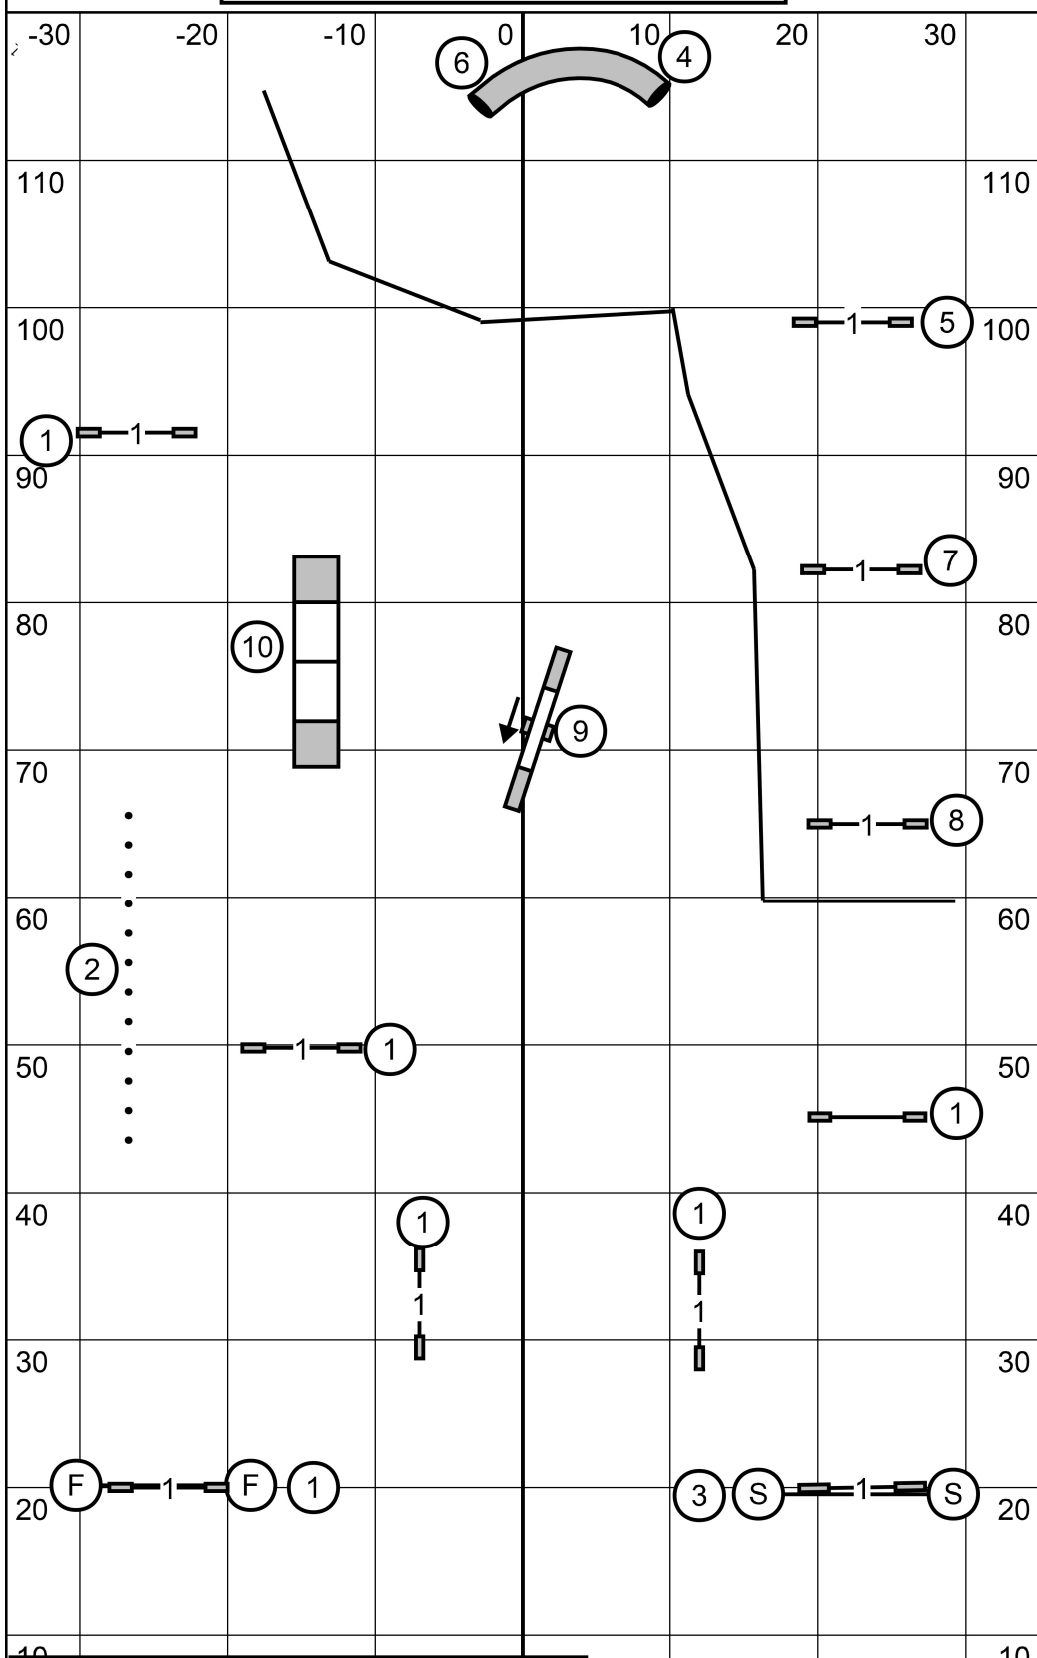

Shenandoah Valley Kennel Club
 Saturday 10/5/24 EXC/MSTR JWW
 Judge Karl Blakely

Shenandoah Valley Kennel Club
 Saturday 10/5/24 FAST ALL CLASSES
 Judge Karl Blakely

EXC/MSTR send is 6-5-4 done as a wrap
 OPEN send is 7-5 or 5-7
 NOVICE send is 7-8 or 8-7