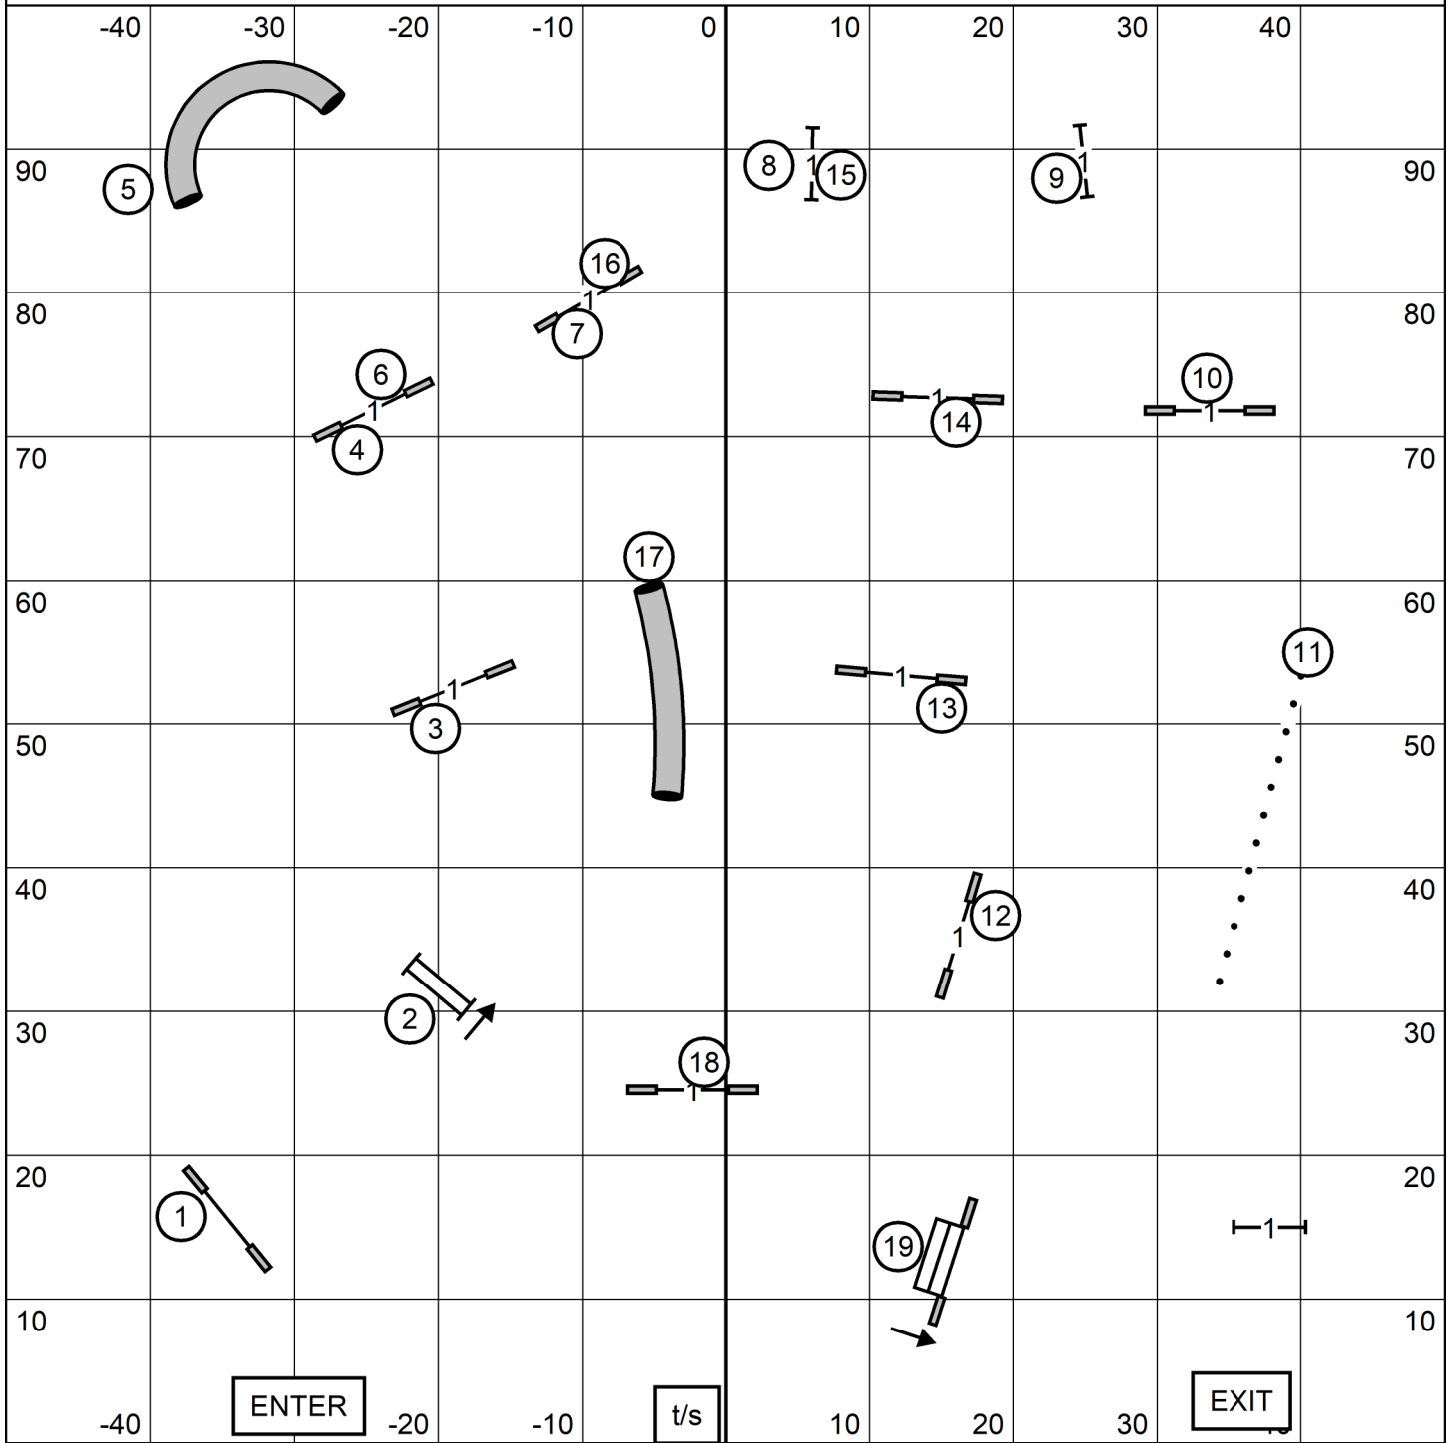

EXCELLENT / MASTER JUMPERS

Shenandoah Valley Kennel Club Exc/Master Jumpers
 Horizons Edge Sports Campus 100 x 100 indoors on black pellet infill
 Saturday, July 22, 2023 Judge:Ginger Robertson

Shenandoah Valley Kennel Club T2B
 Horizons Edge Sports Campus 100 x 100 indoors on black pellet infill
 Saturday, July 22, 2023 Judge:Ginger Robertson

EXCELLENT / MASTER STANDARD

Shenandoah Valley Kennel Club Exc/Master Standard
 Horizons Edge Sports Campus 100 x 100 indoors on black pellet infill
 Saturday, July 22, 2023 Judge:Ginger Robertson

Shenandoah Valley Kennel Club Open Standard
 Horizons Edge Sports Campus 100 x 100 indoors on black pellet infill
 Saturday, July 22, 2023 Judge: Ginger Robertson