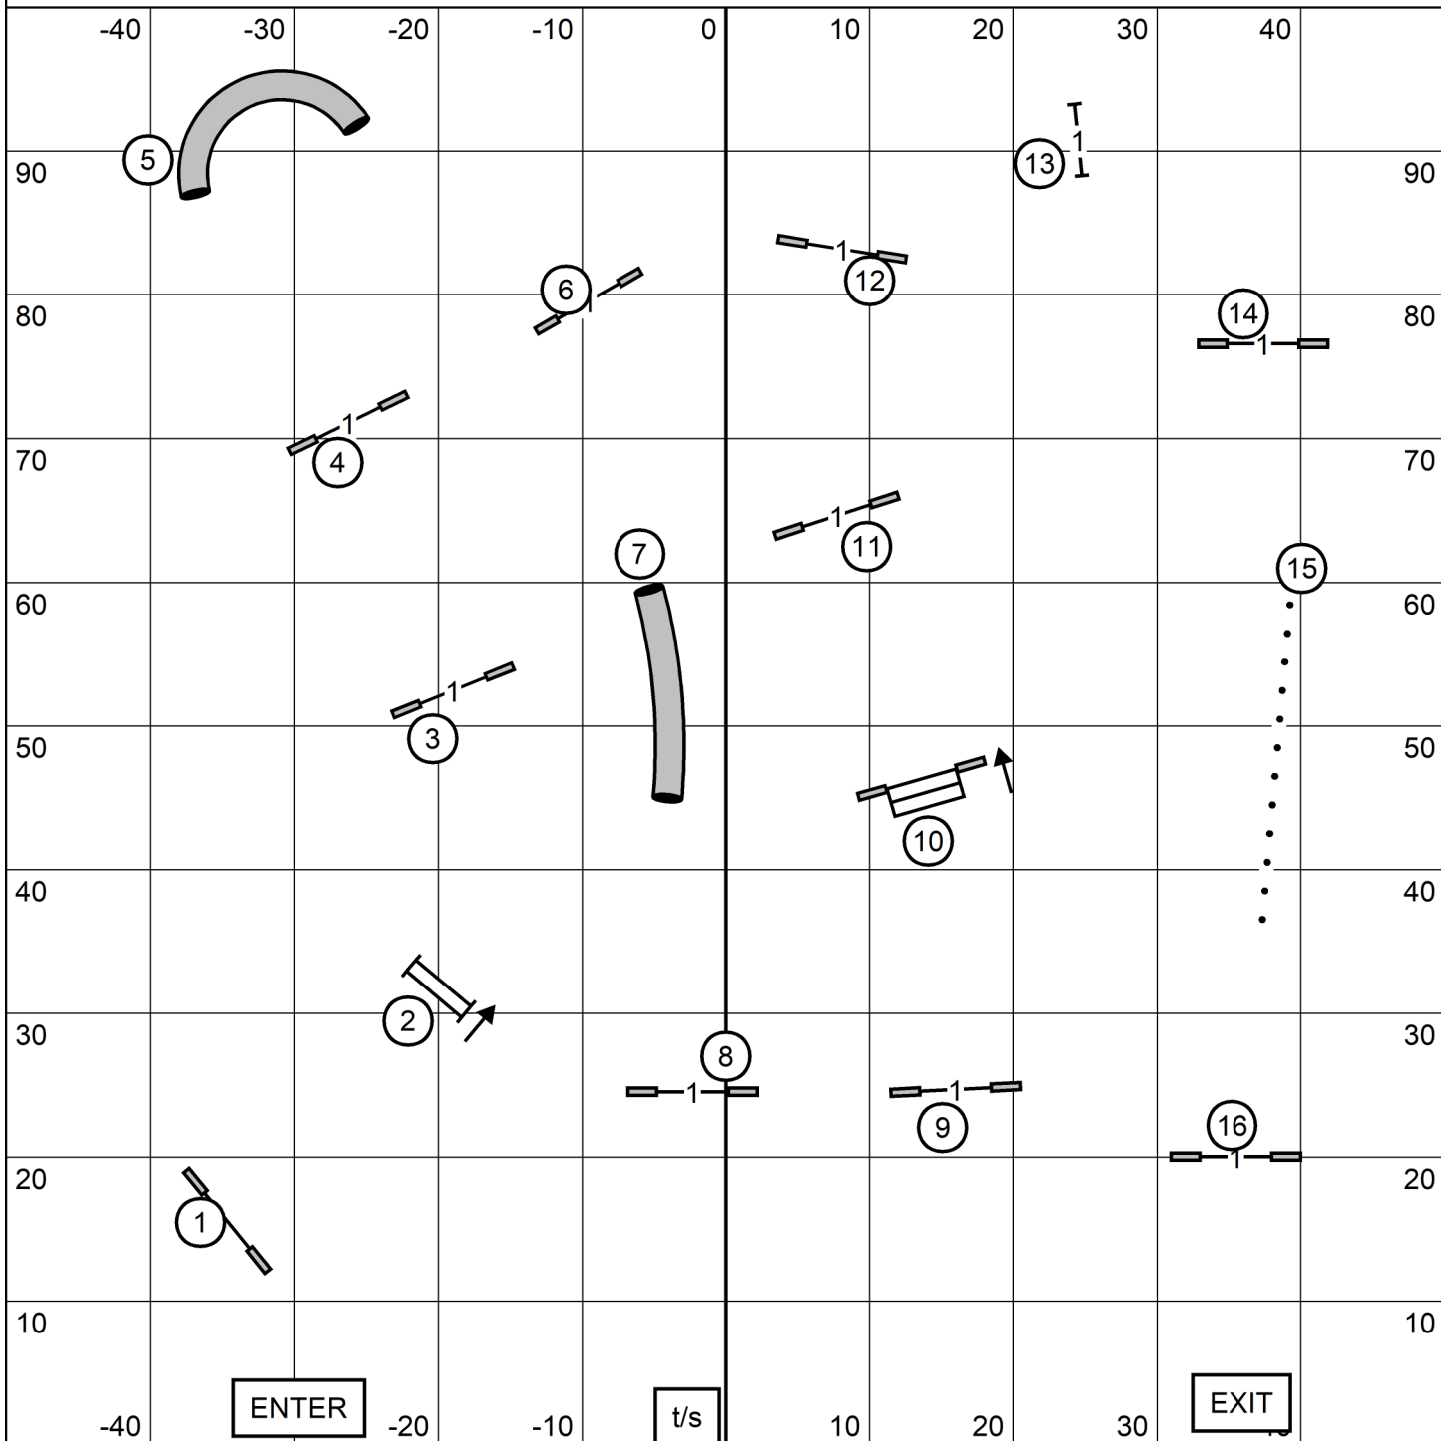

OPEN JUMPERS

Shenandoah Valley Kennel Club   Open Jumpers
Horizons Edge Sports Campus   100 x 100 indoors on black pellet infill
Saturday, July 22, 2023   Judge: Ginger Robertson