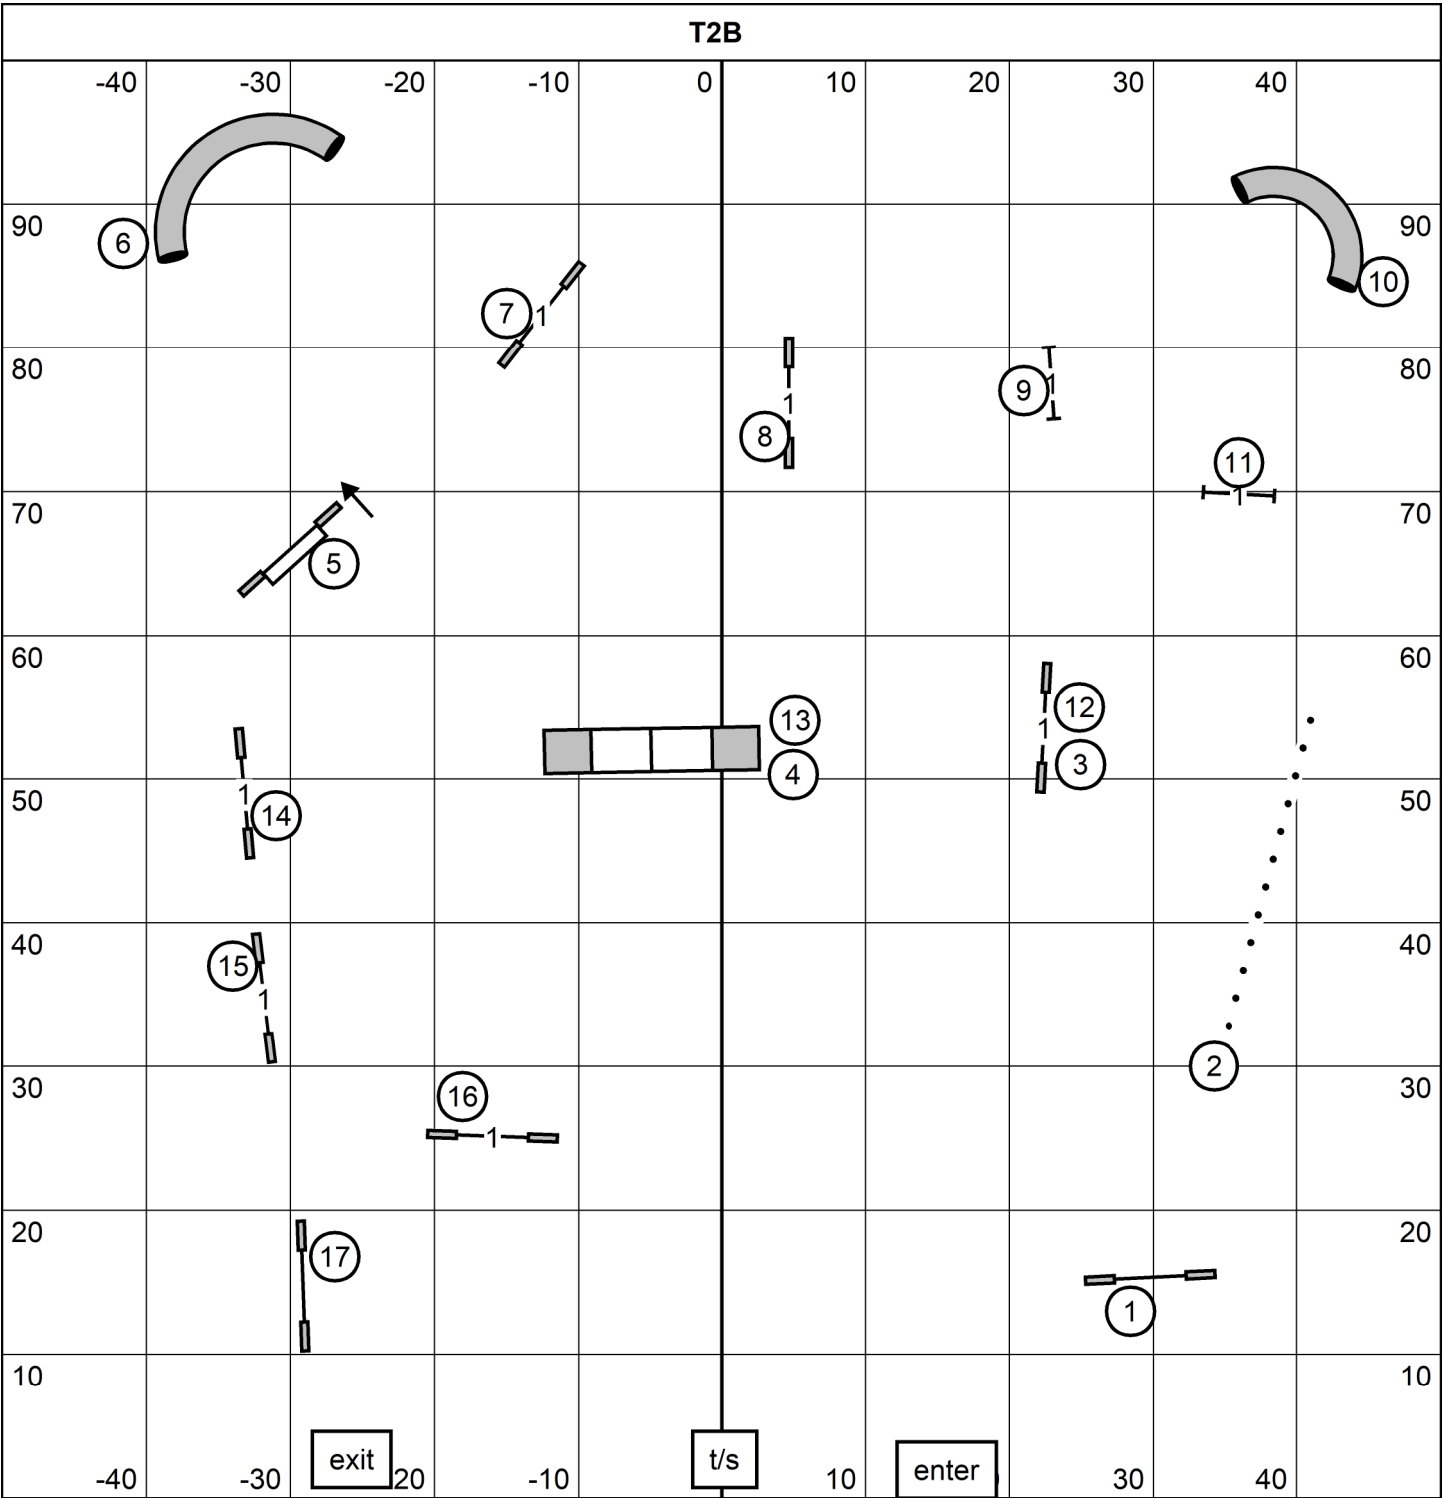

EXCELLENT / MASTER JUMPERS

Shenandoah Valley Kennel Club Exc/Master Jumpers
 Horizons Edge Sports Campus 100 x 100 indoors on black pellet infill
 Saturday, July 22, 2023 Judge:Ginger Robertson

Shenandoah Valley Kennel Club T2B
 Horizons Edge Sports Campus 100 x 100 indoors on black pellet infill
 Saturday, July 22, 2023 Judge:Ginger Robertson