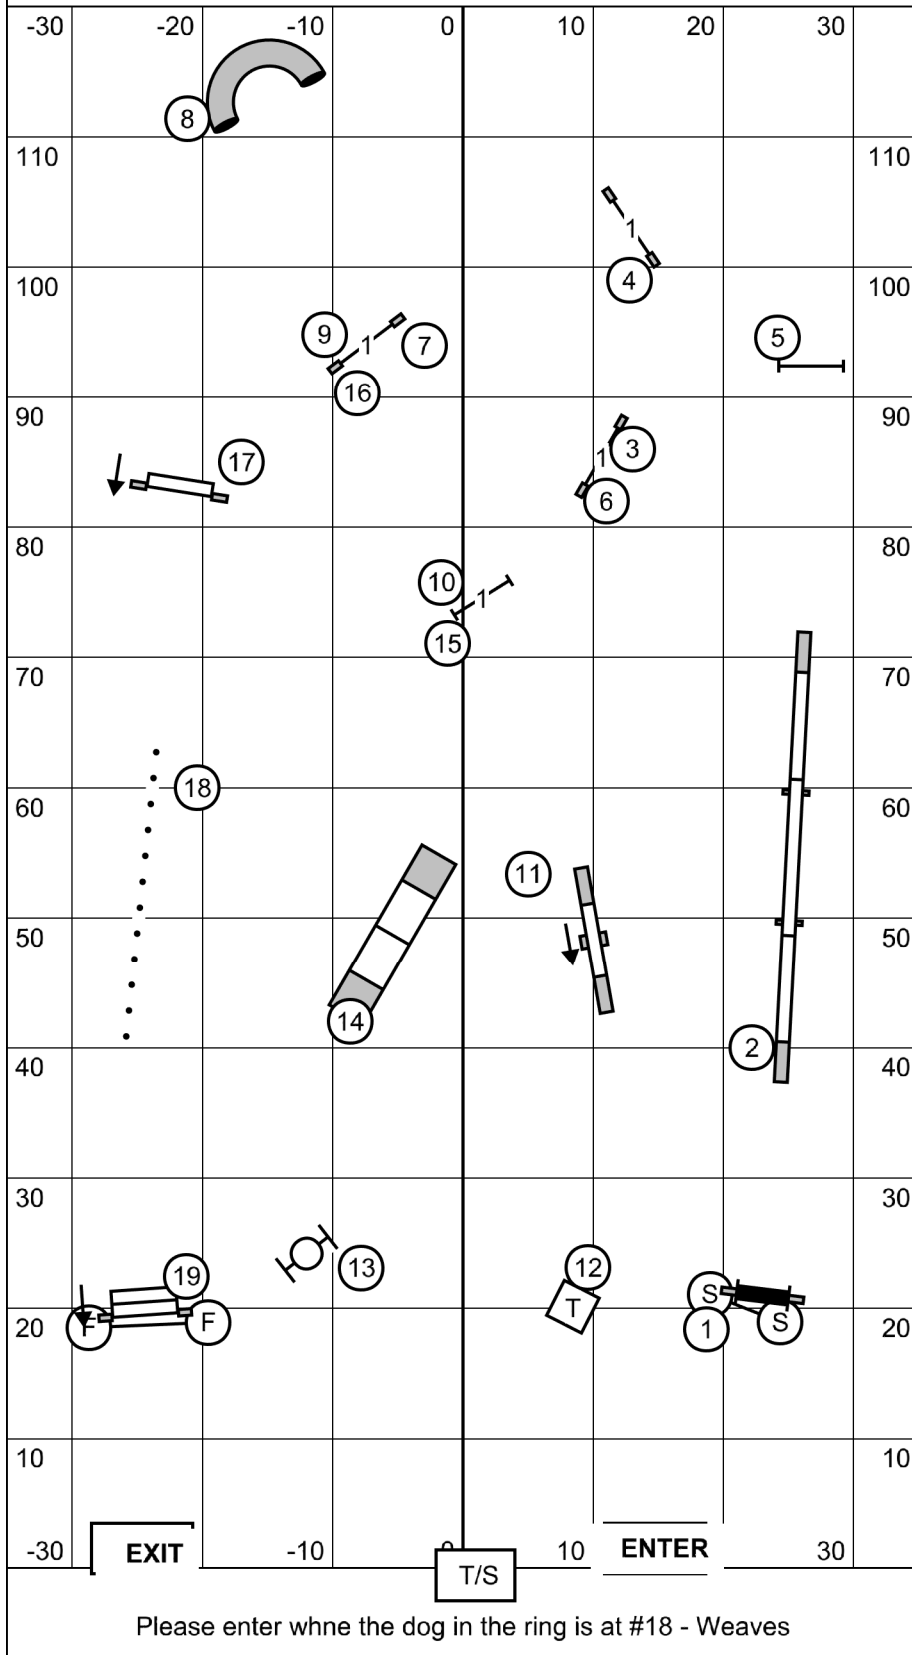

Reva Agility Club Enthusiasts
 Agility Trial - Walnut Hill Farms
 Reva, Virginia
 Friday, November 24, 2023

Premier Standard
 Ring: 120' X 70'
 Indoors on Dirt
 Judge: Candy Nettles

Reva Agility Club Enthusiasts
 Agility Trial - Walnut Hill Farms
 Reva, Virginia
 Friday, November 24, 2023

Master Excellent Standard
 Ring: 120' X 70'
 Indoors on Dirt
 Judge: Candy Nettles

Reva Agility Club Enthusiasts
 Agility Trial - Walnut Hill Farms
 Reva, Virginia
 Friday, November 24, 2023

FAST (All Levels)
 Ring: 120' X 70'
 Indoors on Dirt
 Judge: Candy Nettles

Excellent Master JWW
 Ring: 120' X 70'
 Indoors on Dirt
 Judge: Candy Nettles

Please enter when the dog in the ring is at #16

Reva Agility Club Enthusiasts
 Agility Trial - Walnut Hill Farms
 Reva, Virginia
 Friday, November 24, 2023

Premier JWW
 Ring: 120' X 70'
 Indoors on Dirt
 Judge: Candy Nettles