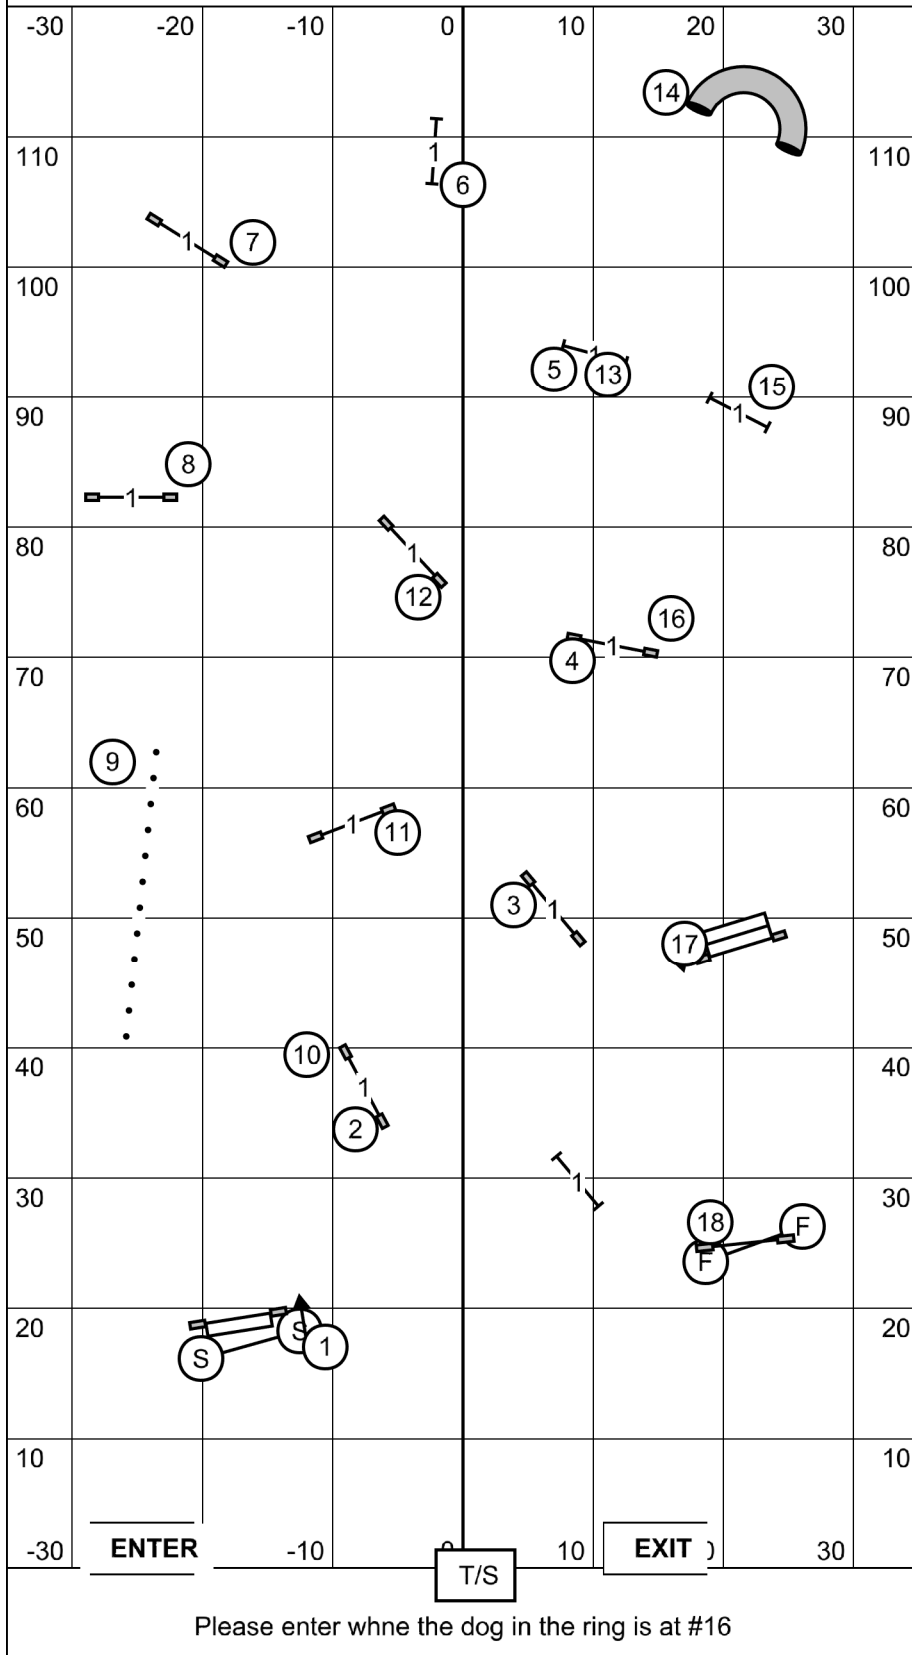

Master Excellent Standard
 Ring: 120' X 70'
 Indoors on Dirt
 Judge: Candy Nettles

Reva Agility Club Enthusiasts
 Agility Trial - Walnut Hill Farms
 Reva, Virginia
 Friday, November 24, 2023

FAST (All Levels)
 Ring: 120' X 70'
 Indoors on Dirt
 Judge: Candy Nettles

Exc. = 4-5-6 or 6-5-4 = 15 Pts + Bonus(20Pts) = 35Pts, 60pts = Q

Open = 4-5-6 or 6-5-4 = 15Pts + Bonus(20Pts) = 35Pts, 55Pts = Q

**Novice = 4-5 (9Pts) or 6-5(11Pts) + Bonus(20Pts) = 29 or 31Pts
 50Pts Needed to Q**

Reva Agility Club Enthusiasts
 Agility Trial - Walnut Hill Farms
 Reva, Virginia
 Friday, November 24, 2023

Time 2 Beat
 Ring: 120' X 70'
 Indoors on Dirt
 Judge: Candy Nettles

Reva Agility Club Enthusiasts
 Agility Trial - Walnut Hill Farms
 Reva, Virginia
 Friday, November 24, 2023

Excellent Master JWW
 Ring: 120' X 70'
 Indoors on Dirt
 Judge: Candy Nettles

Please enter when the dog in the ring is at #16

Reva Agility Club Enthusiasts
 Agility Trial - Walnut Hill Farms
 Reva, Virginia
 Friday, November 24, 2023