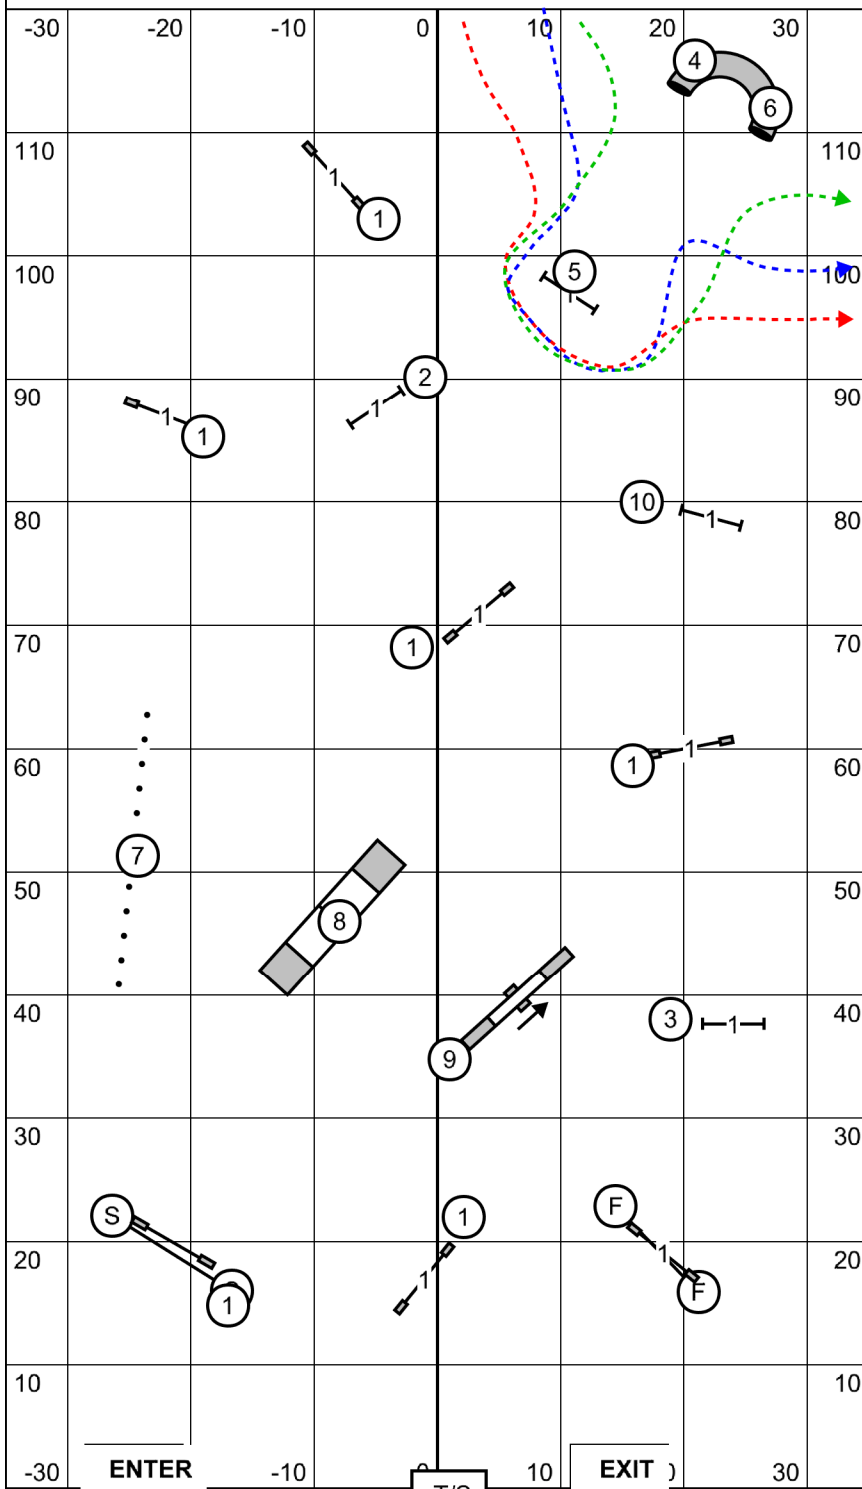

Reva Agility Club Enthusiasts
 Agility Trial - Walnut Hill Farms
 Reva, Virginia
 Friday, November 24, 2023

Premier Standard
 Ring: 120' X 70'
 Indoors on Dirt
 Judge: Candy Nettles

Reva Agility Club Enthusiasts
 Agility Trial - Walnut Hill Farms
 Reva, Virginia
 Friday, November 24, 2023

Master Excellent Standard
 Ring: 120' X 70'
 Indoors on Dirt
 Judge: Candy Nettles

Reva Agility Club Enthusiasts
 Agility Trial - Walnut Hill Farms
 Reva, Virginia
 Friday, November 24, 2023

FAST (All Levels)
 Ring: 120' X 70'
 Indoors on Dirt
 Judge: Candy Nettles

Exc. = 4-5-6 or 6-5-4 = 15 Pts + Bonus(20Pts) = 35Pts, 60pts = Q

Open = 4-5-6 or 6-5-4 = 15Pts + Bonus(20Pts) = 35Pts, 55Pts = Q

**Novice = 4-5 (9Pts) or 6-5(11Pts) + Bonus(20Pts) = 29 or 31Pts
 50Pts Needed to Q**

Excellent Master JWW
 Ring: 120' X 70'
 Indoors on Dirt
 Judge: Candy Nettles

Please enter when the dog in the ring is at #16

Reva Agility Club Enthusiasts
 Agility Trial - Walnut Hill Farms
 Reva, Virginia
 Friday, November 24, 2023