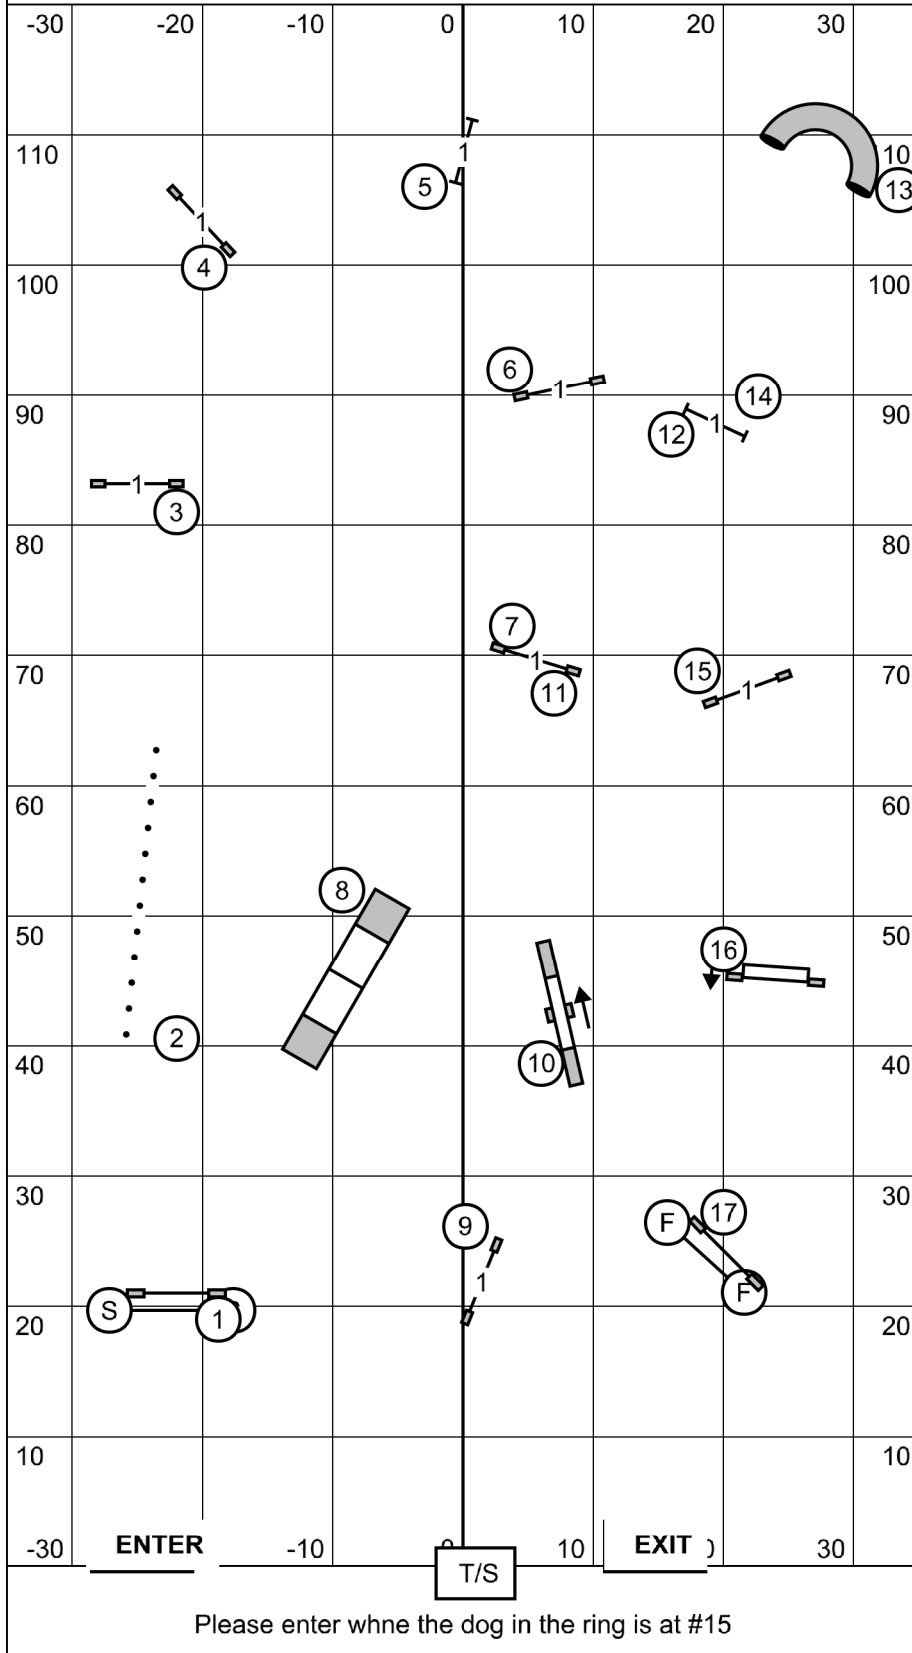

Reva Agility Club Enthusiasts
Agility Trial - Walnut Hill Farms
Reva, Virginia
Friday, November 24, 2023

Time 2 Beat
Ring: 120' X 70'
Indoors on Dirt
Judge: Candy Nettles