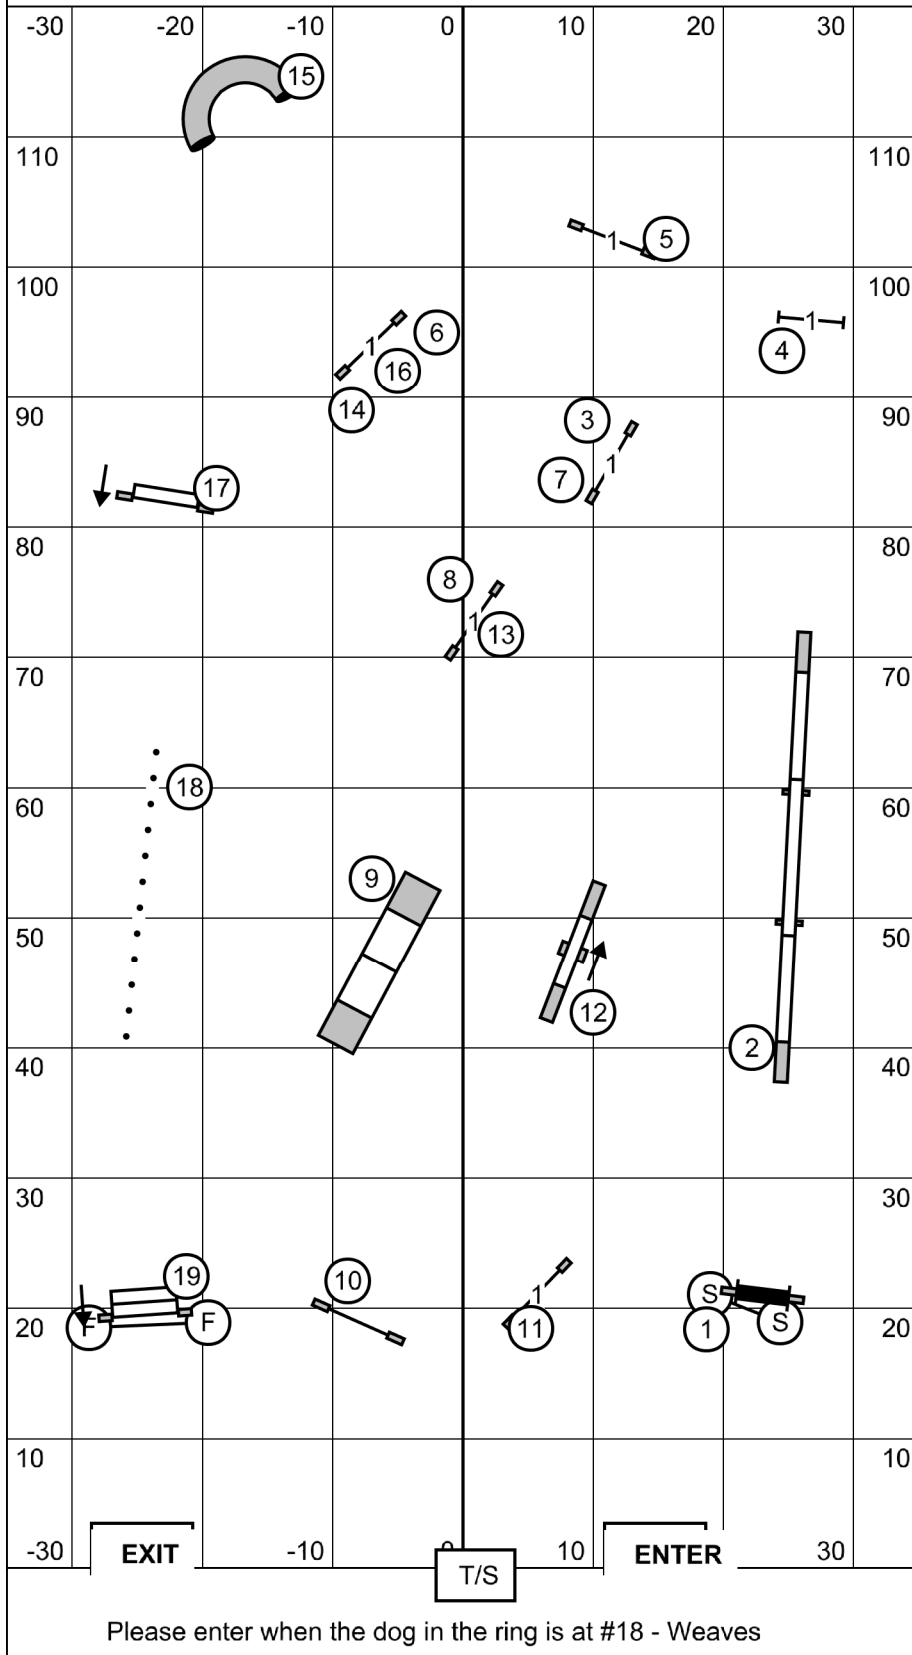

Reva Agility Club Enthusiasts
 Agility Trial - Walnut Hill Farms
 Reva, Virginia
 Friday, November 24, 2023

Premier Standard
 Ring: 120' X 70'
 Indoors on Dirt
 Judge: Candy Nettles

Reva Agility Club Enthusiasts
 Agility Trial - Walnut Hill Farms
 Reva, Virginia
 Friday, November 24, 2023

Master Excellent Standard
 Ring: 120' X 70'
 Indoors on Dirt
 Judge: Candy Nettles

Reva Agility Club Enthusiasts
 Agility Trial - Walnut Hill Farms
 Reva, Virginia
 Friday, November 24, 2023

FAST (All Levels)
 Ring: 120' X 70'
 Indoors on Dirt
 Judge: Candy Nettles

Exc. = 4-5-6 or 6-5-4 = 15 Pts + Bonus(20Pts) = 35Pts, 60pts = Q

Open = 4-5-6 or 6-5-4 = 15Pts + Bonus(20Pts) = 35Pts, 55Pts = Q

**Novice = 4-5 (9Pts) or 6-5(11Pts) + Bonus(20Pts) = 29 or 31Pts
 50Pts Needed to Q**

Excellent Master JWW
 Ring: 120' X 70'
 Indoors on Dirt
 Judge: Candy Nettles

Please enter when the dog in the ring is at #16

Reva Agility Club Enthusiasts
 Agility Trial - Walnut Hill Farms
 Reva, Virginia
 Friday, November 24, 2023