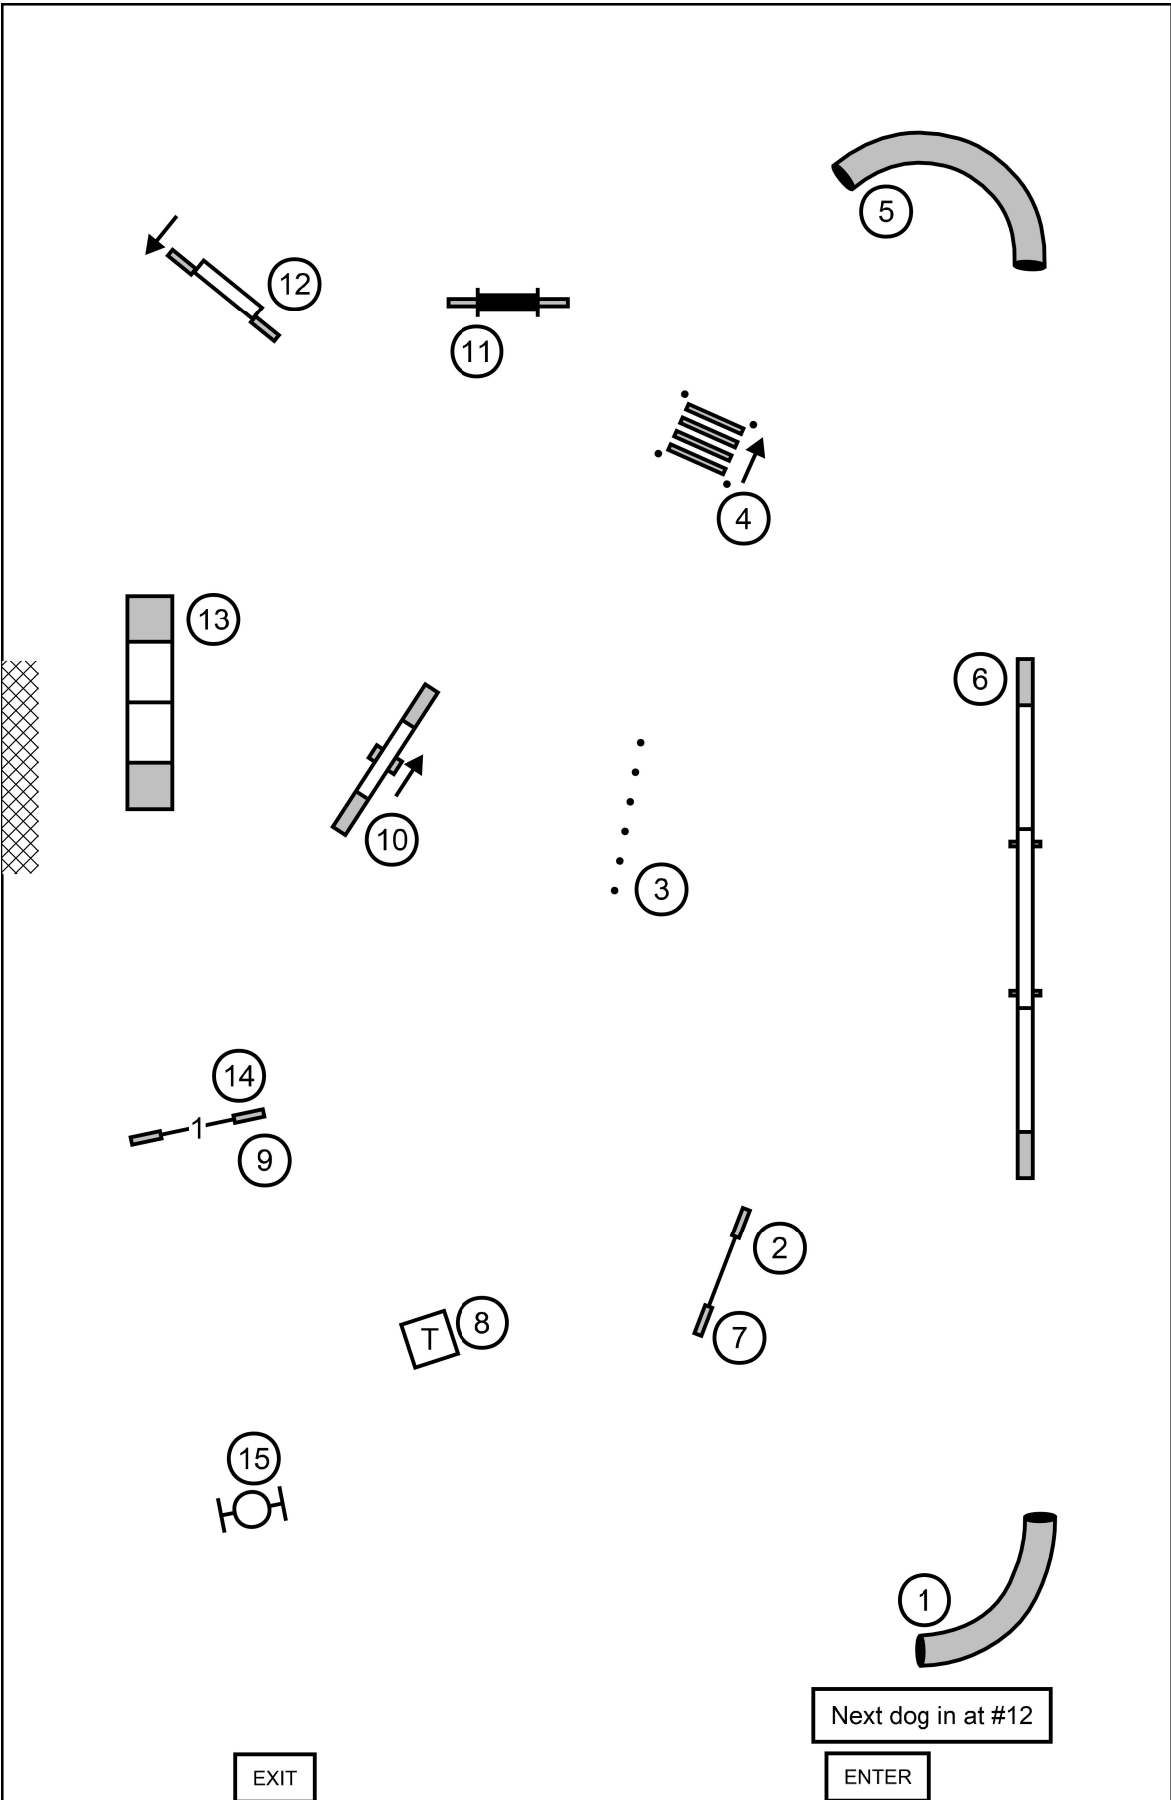

Sunday - November 5, 2023
Judge: Debby Wheeler

NOVICE STANDARD
Central Virginia Agility Club