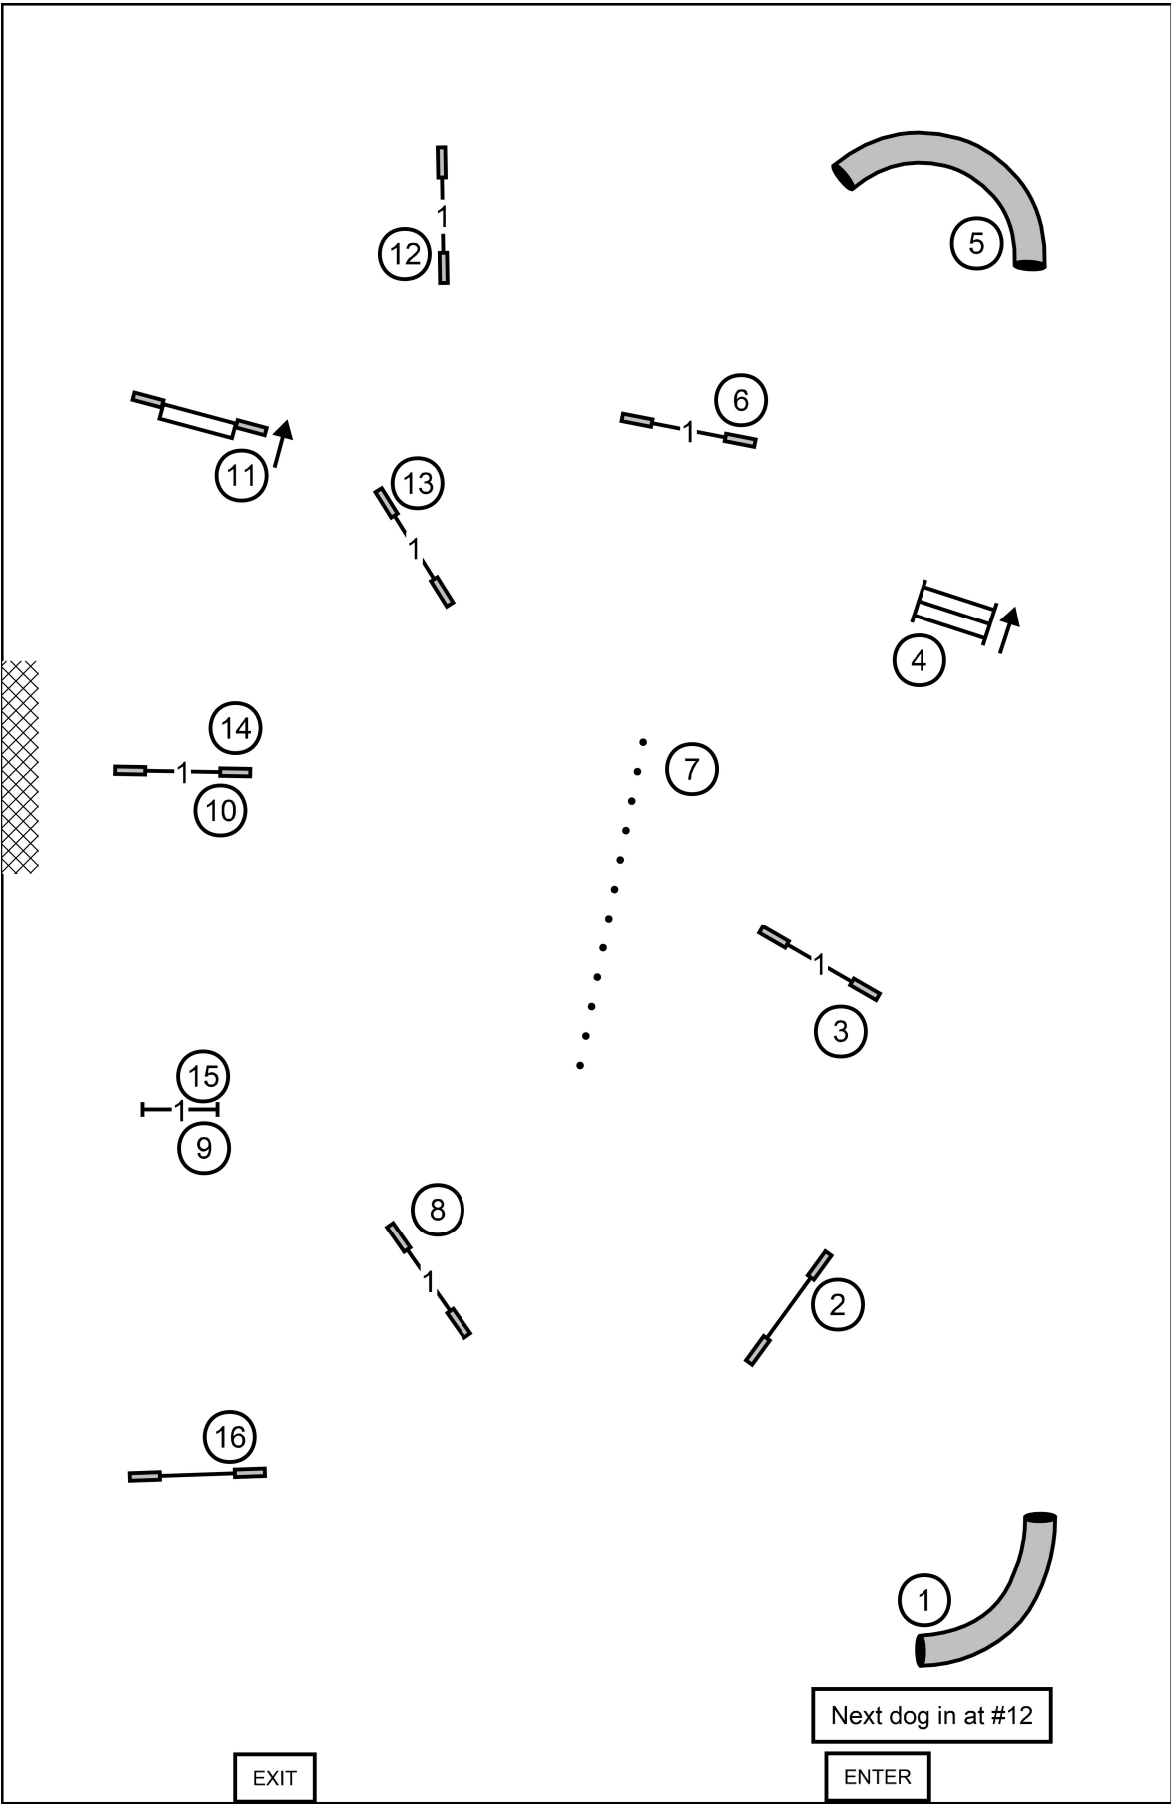

Sunday - November 5, 2023
Judge: Debby Wheeler

OPEN JWW
Central Virginia Agility Club