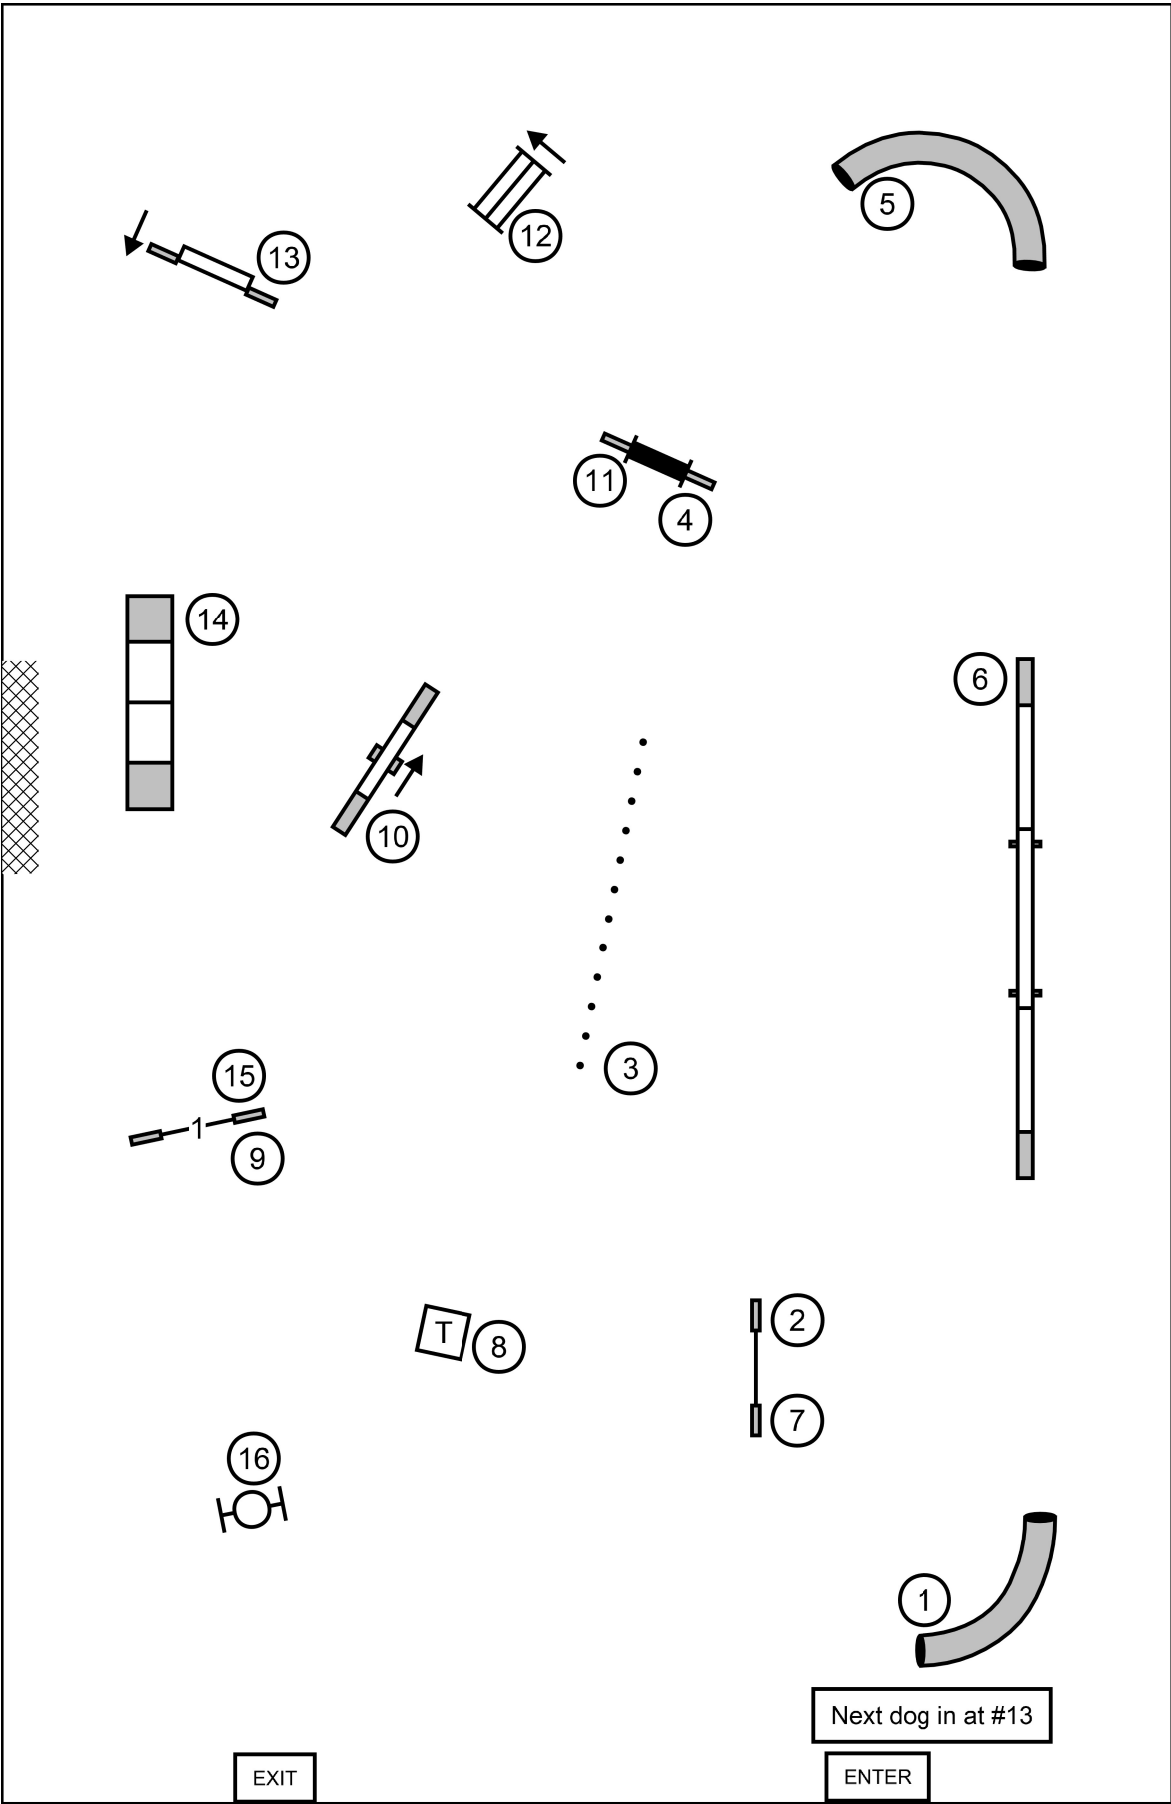

Sunday - November 5, 2023
Judge: Debby Wheeler

OPEN STANDARD
Central Virginia Agility Club