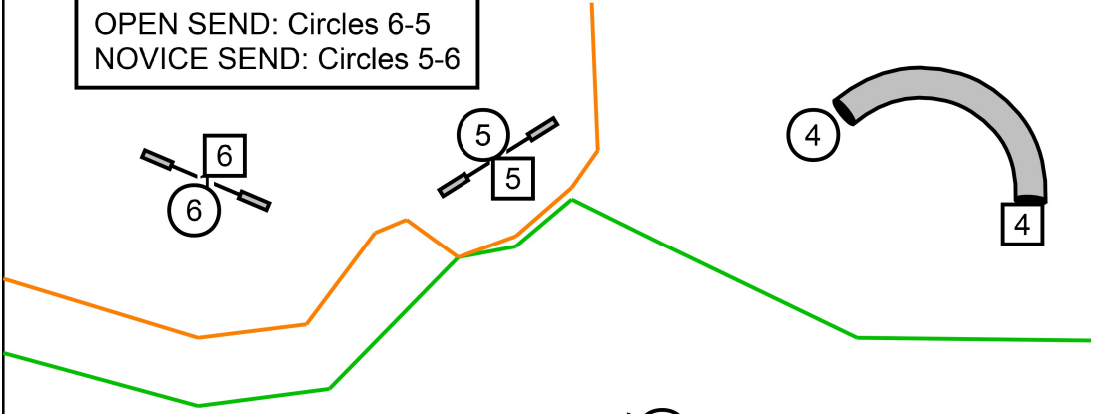

ENTER

Sunday - November 5, 2023
 Judge: Debby Wheeler

EXCELLENT MASTER STANDARD
 Central Virginia Agility Club

E/M SEND: Circles 6-5-4
 OPEN SEND: Circles 6-5
 NOVICE SEND: Circles 5-6

EXIT

ENTER

Sunday - November 5, 2023
 Judge: Debby Wheeler