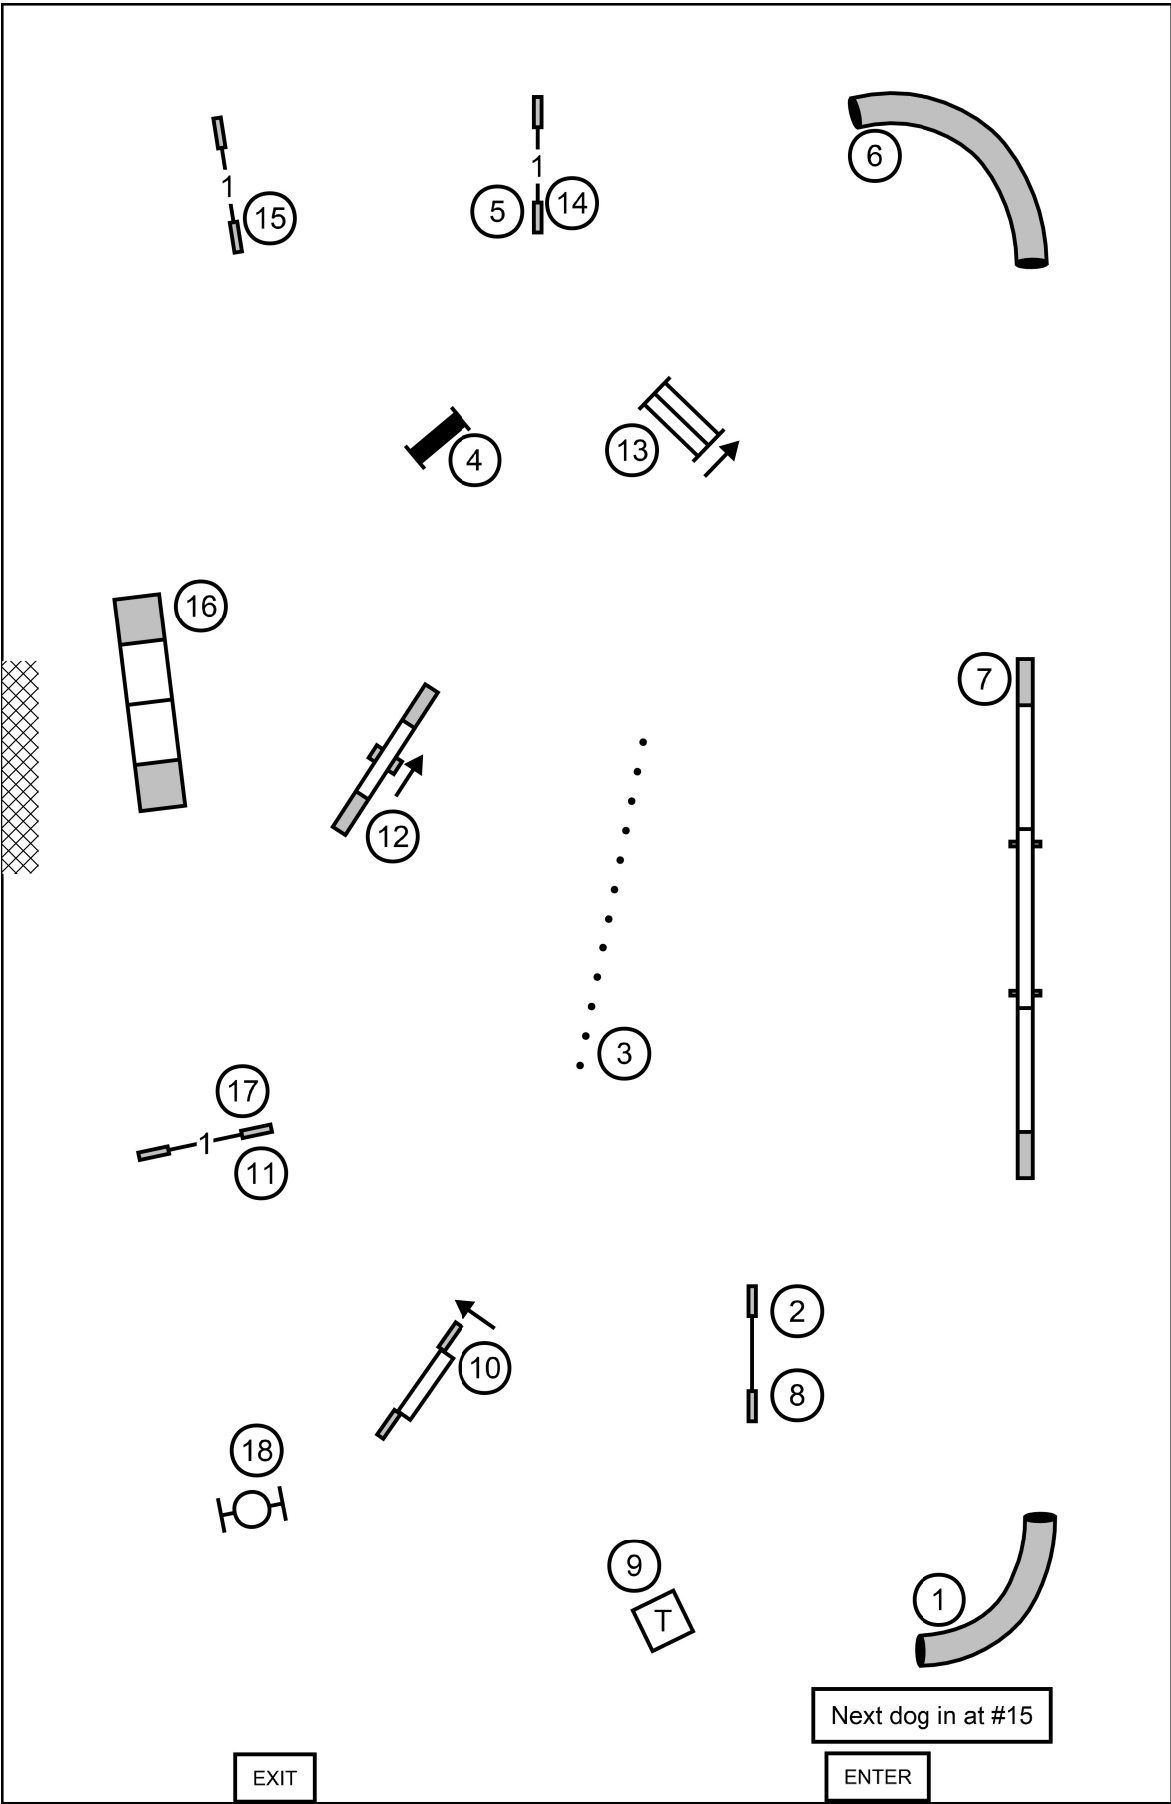

EXIT

Next dog in at #15

ENTER

Sunday - November 5, 2023
Judge: Debby Wheeler

EXCELLENT MASTER STANDARD
Central Virginia Agility Club