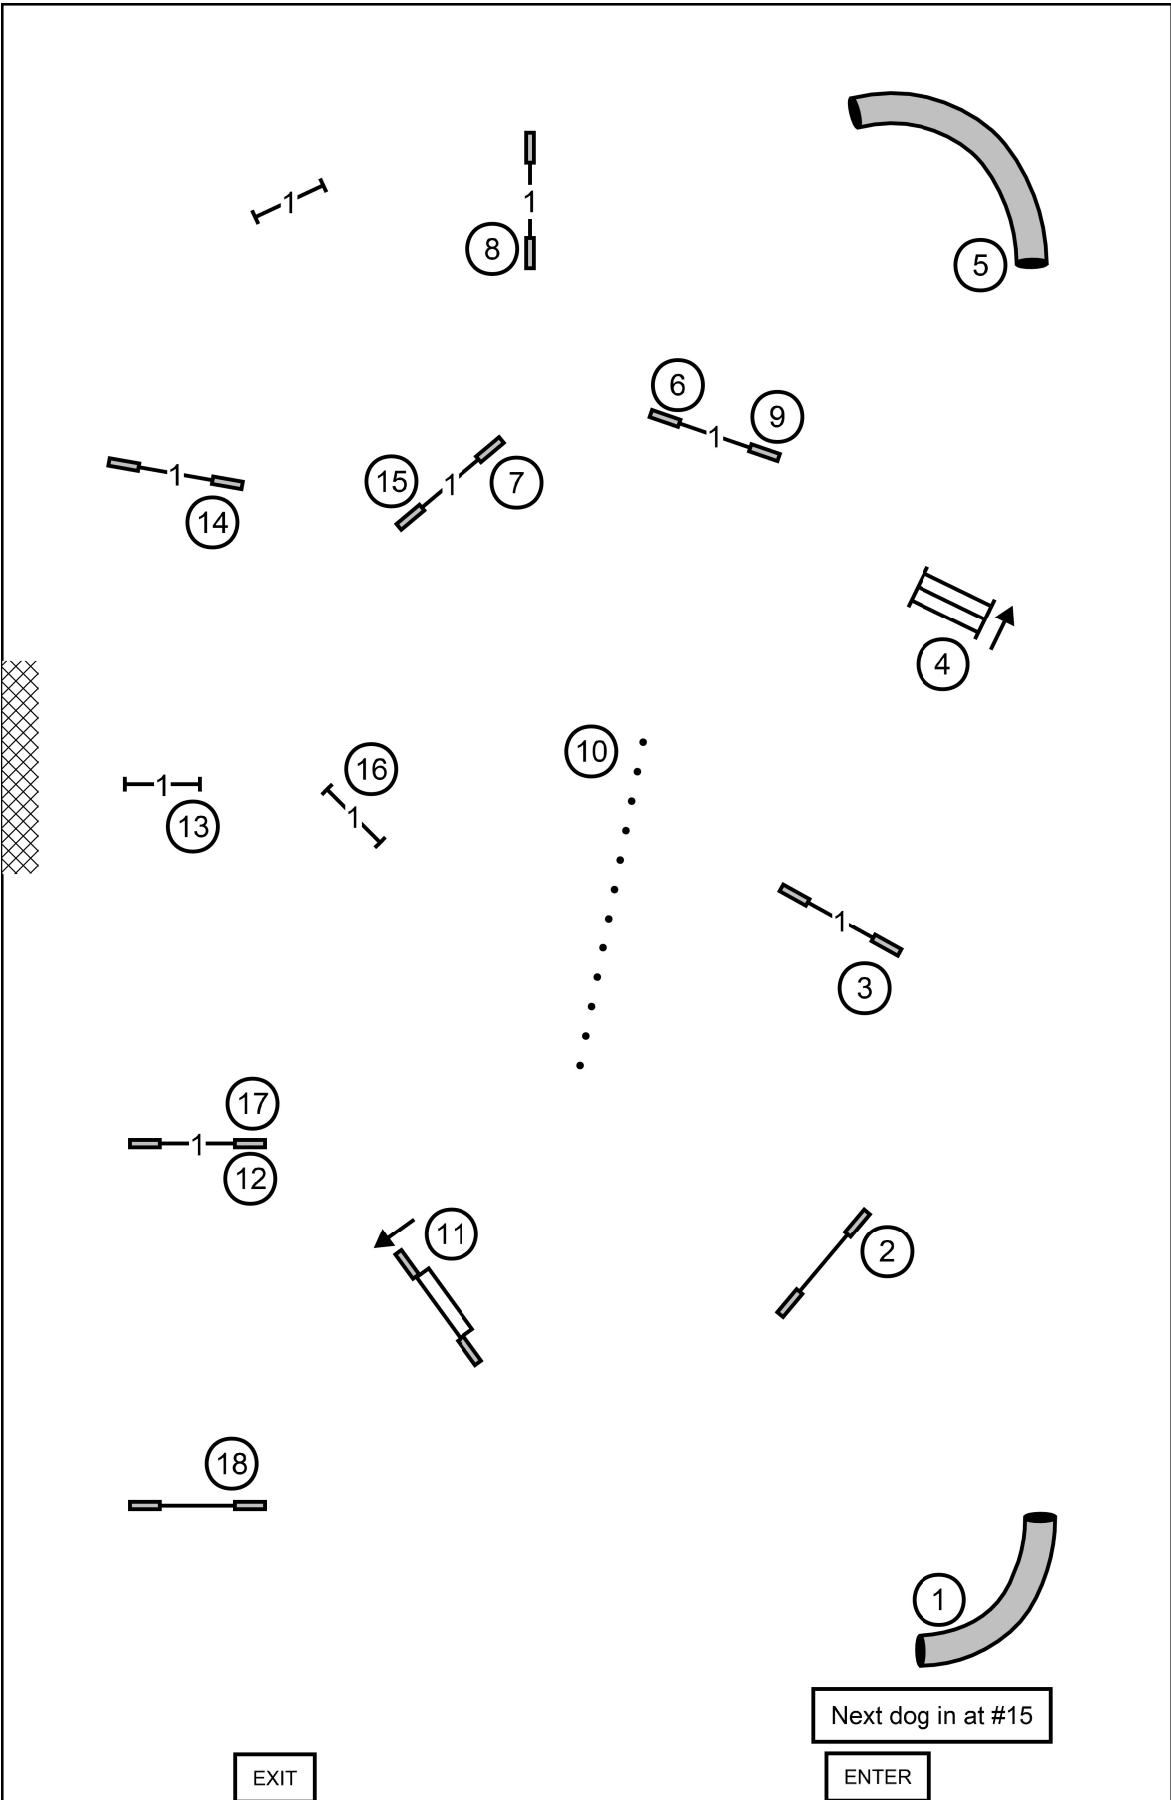

Sunday - November 5, 2023
 Judge: Debby Wheeler

PREMIER JWW
 Central Virginia Agility Club

Sunday - November 5, 2023
 Judge: Debby Wheeler

EXCELLENT MASTER JWW
 Central Virginia Agility Club

EXIT

Next dog in at #15

ENTER

Sunday - November 5, 2023
 Judge: Debby Wheeler

EXCELLENT MASTER STANDARD
 Central Virginia Agility Club

E/M SEND: Circles 6-5-4
 OPEN SEND: Circles 6-5
 NOVICE SEND: Circles 5-6

EXIT

ENTER

Sunday - November 5, 2023
 Judge: Debby Wheeler