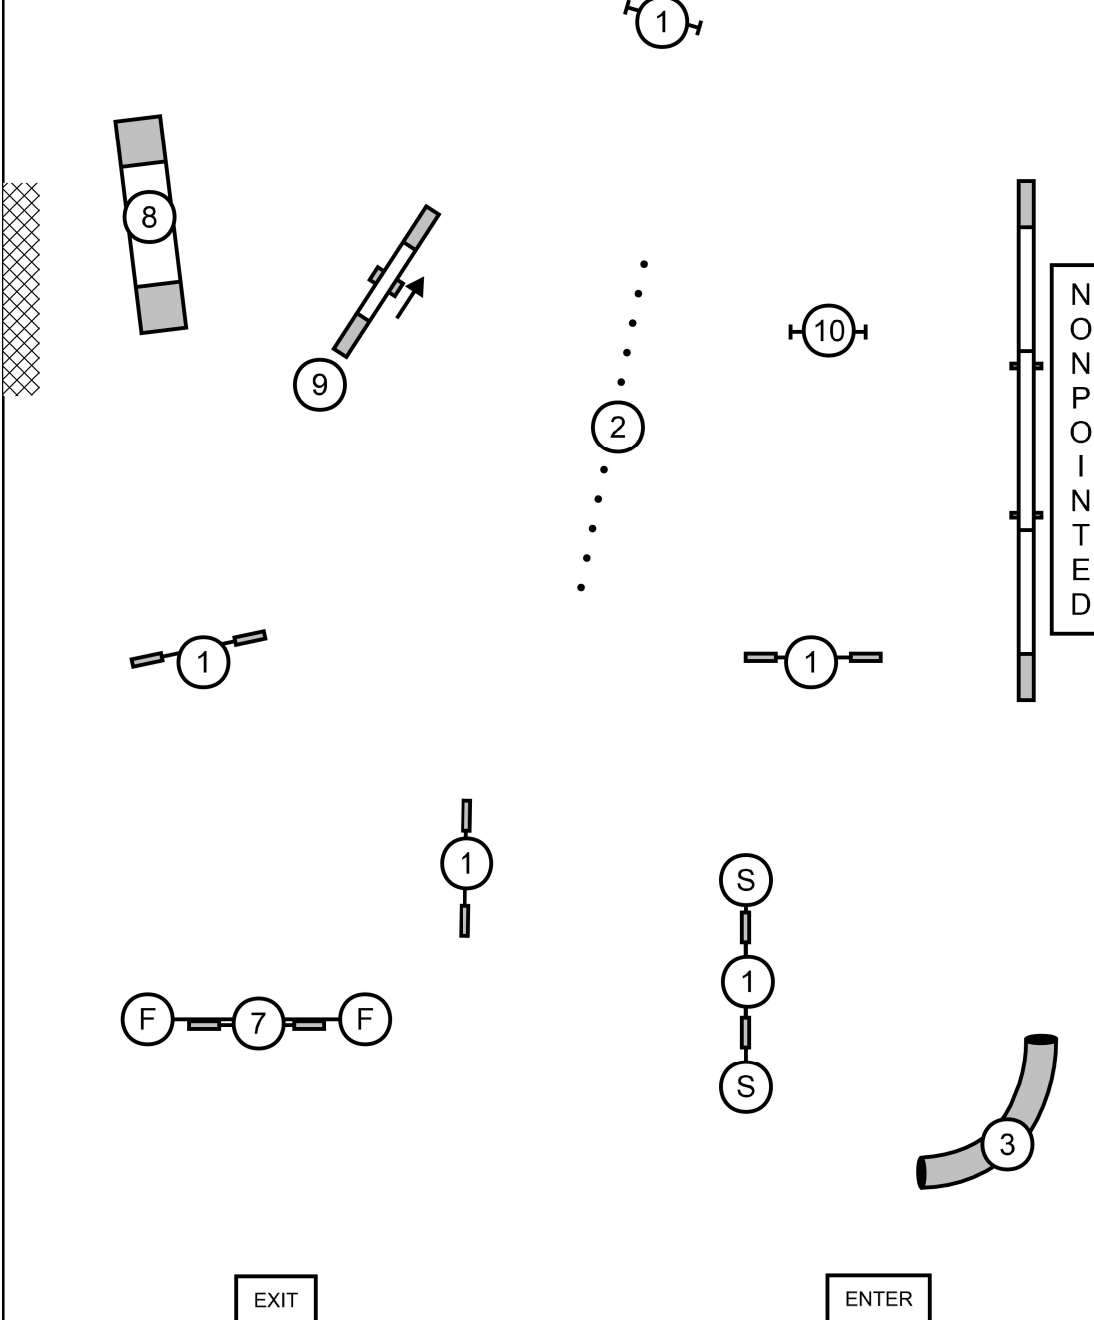

ENTER

Sunday - November 5, 2023
 Judge: Debby Wheeler

EXCELLENT MASTER STANDARD
 Central Virginia Agility Club

E/M SEND: Circles 6-5-4
 OPEN SEND: Circles 6-5
 NOVICE SEND: Circles 5-6

EXIT

ENTER

Sunday - November 5, 2023
 Judge: Debby Wheeler