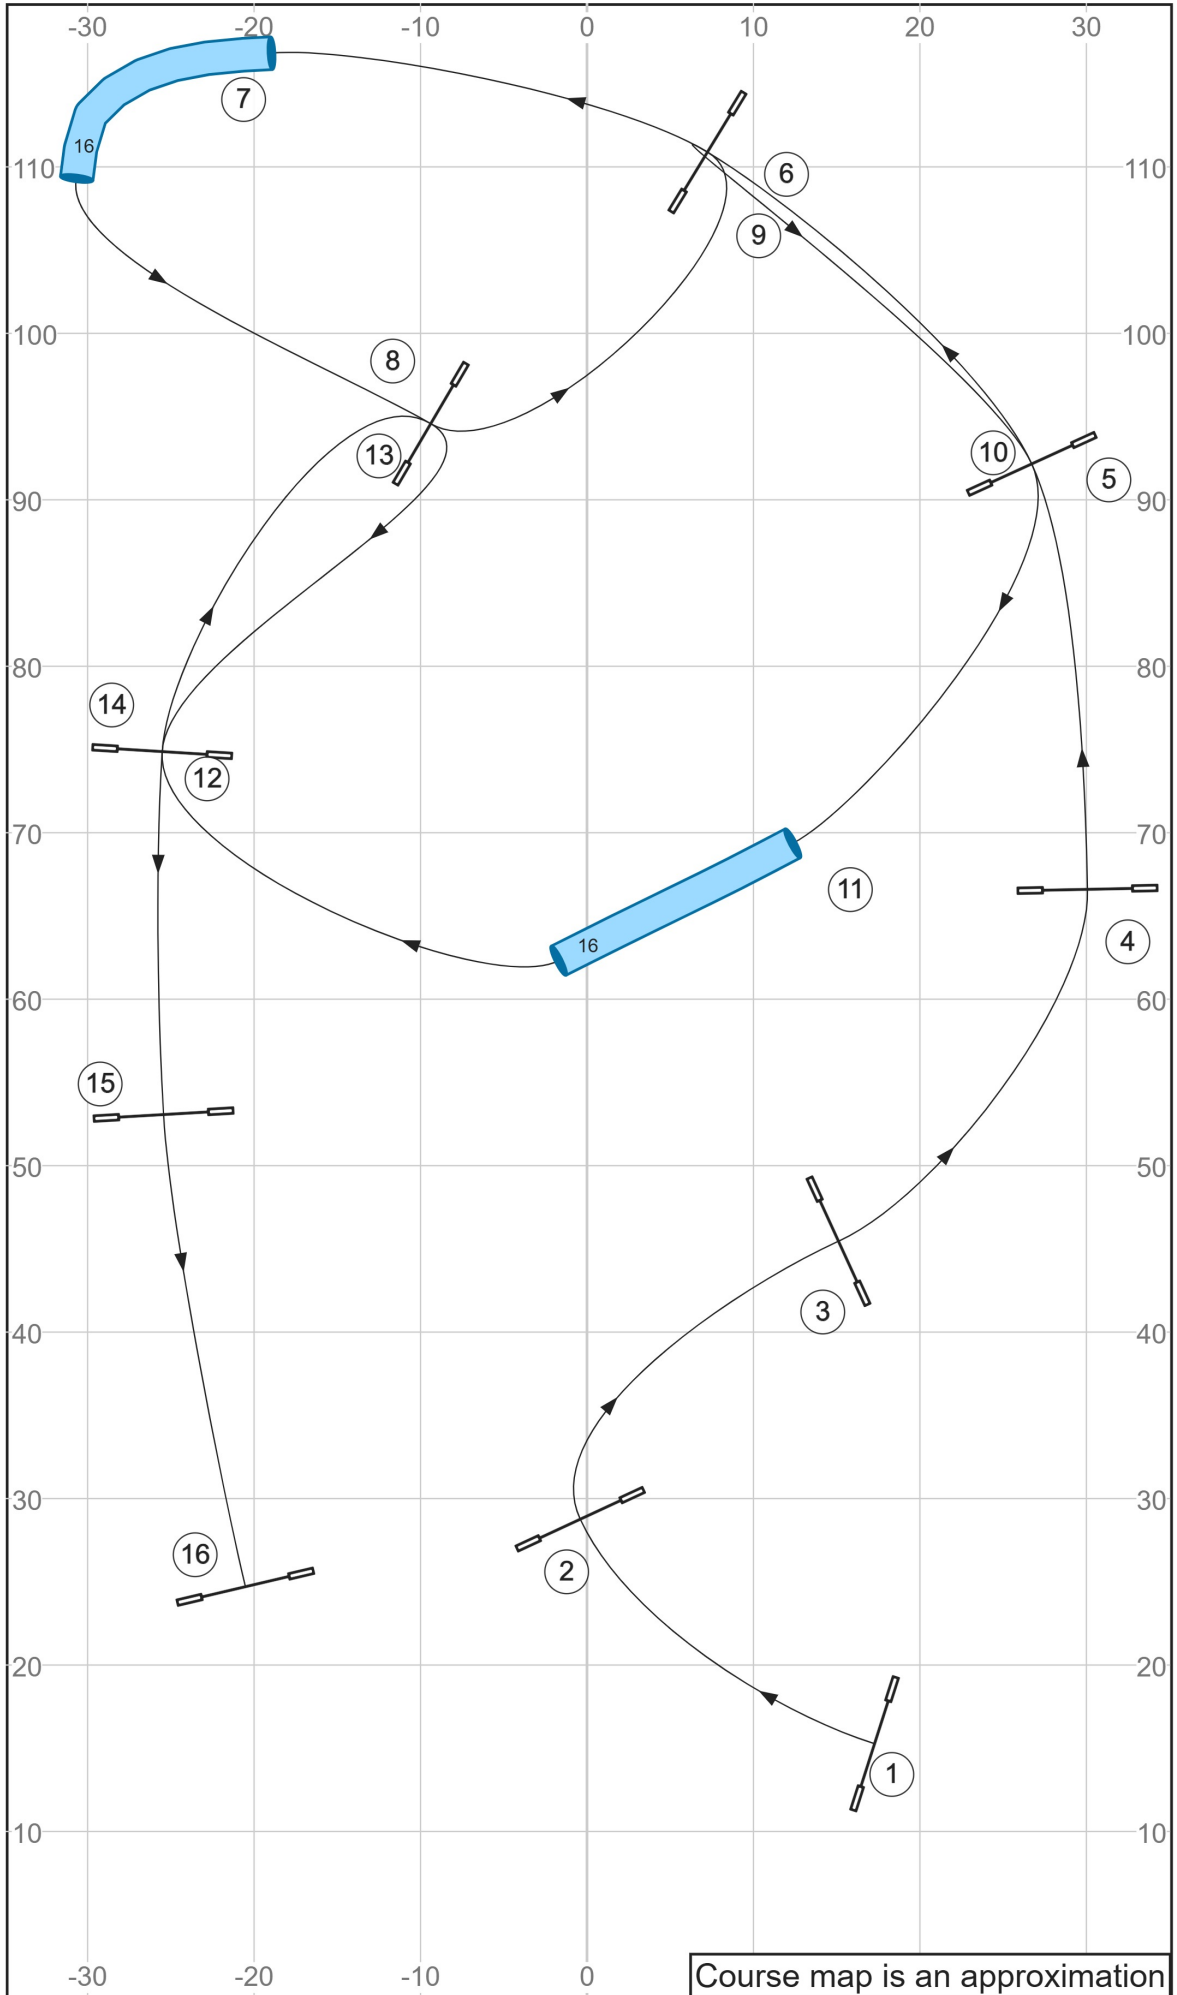

01 Masters Series Agility

Course map is an approximation

Path length (ft):629

Just Jump It UKI 6 Nov 2024 Judge:Chip Gerfen

www.smarteragility.com

02 Masters Series Jumping

Path length (ft):545.9

Just Jump It UKI 6 Nov 2024 Judge:Chip Gerfen

www.smarteragility.com

03 Beginner/Novice Speedstakes 1

Path length (ft):467

Just Jump It UKI 6 Nov 2024 Judge:Chip Gerfen

www.smarteragility.com

04Senior/Championship Speedstakes 1

Path length (ft):516.4

Just Jump It UKI 6 Nov 2024 Judge:Chip Gerfen

www.smarteragility.com

05 Beginner/Novice Speedstakes 2

Path length (ft):433.2

Just Jump It UKI 6 Nov 2024 Judge:Chip Gerfen

www.smarteragility.com

06 Senior/Championship Speedstakes 2

Path length (ft):506.6