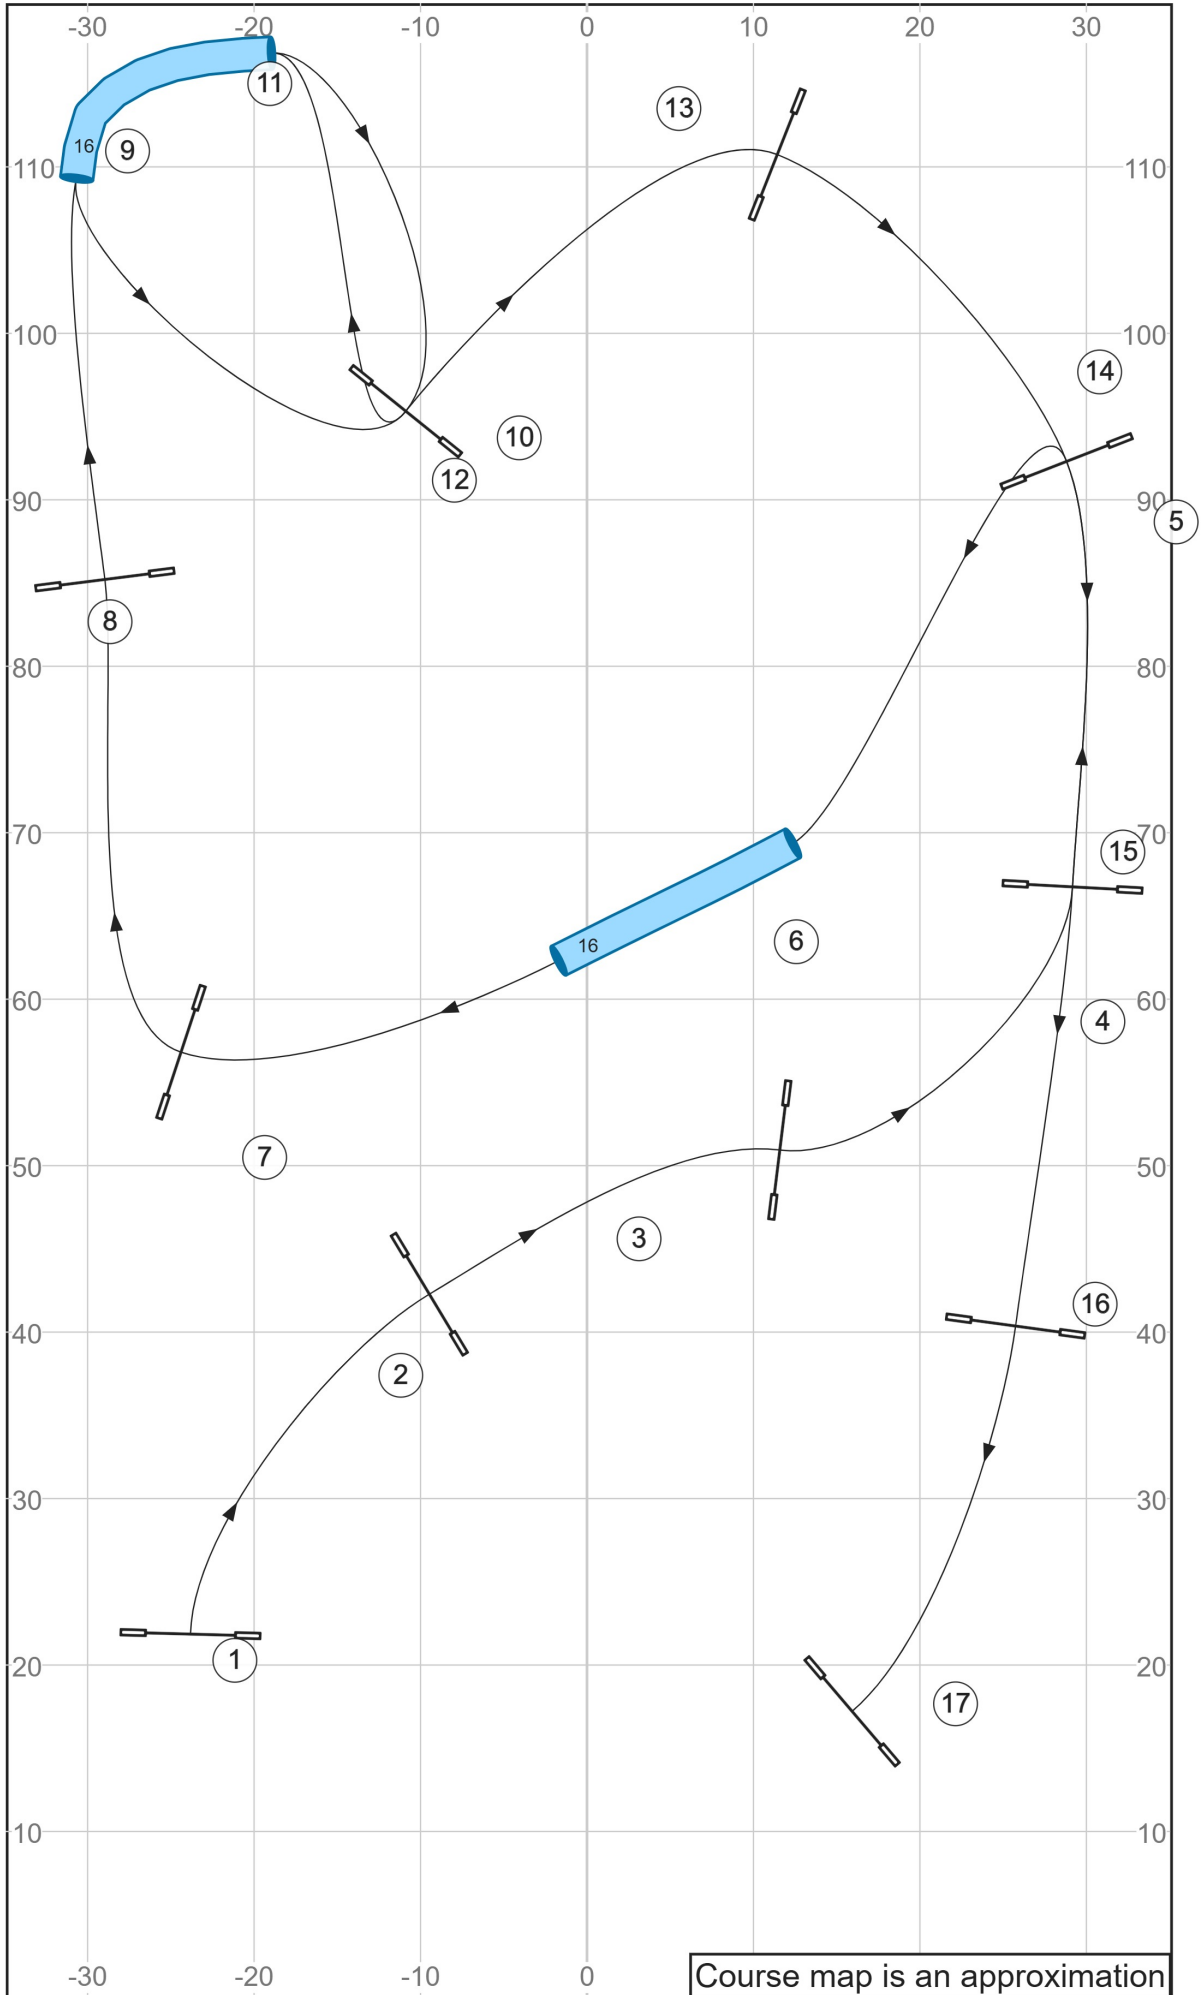

01 Masters Series Agility

Course map is an approximation

Path length (ft):629

Just Jump It UKI 6 Nov 2024 Judge:Chip Gerfen

www.smarteragility.com

02 Masters Series Jumping

Path length (ft):545.9

Just Jump It UKI 6 Nov 2024 Judge:Chip Gerfen

www.smarteragility.com

03 Beginner/Novice Speedstakes 1

Path length (ft):467

Just Jump It UKI 6 Nov 2024 Judge:Chip Gerfen

www.smarteragility.com

04Senior/Championship Speedstakes 1

Path length (ft):516.4

Just Jump It UKI 6 Nov 2024 Judge:Chip Gerfen

www.smarteragility.com

05 Beginner/Novice Speedstakes 2

Path length (ft):433.2

Just Jump It UKI 6 Nov 2024 Judge:Chip Gerfen

www.smarteragility.com

06 Senior/Championship Speedstakes 2

Path length (ft):506.6