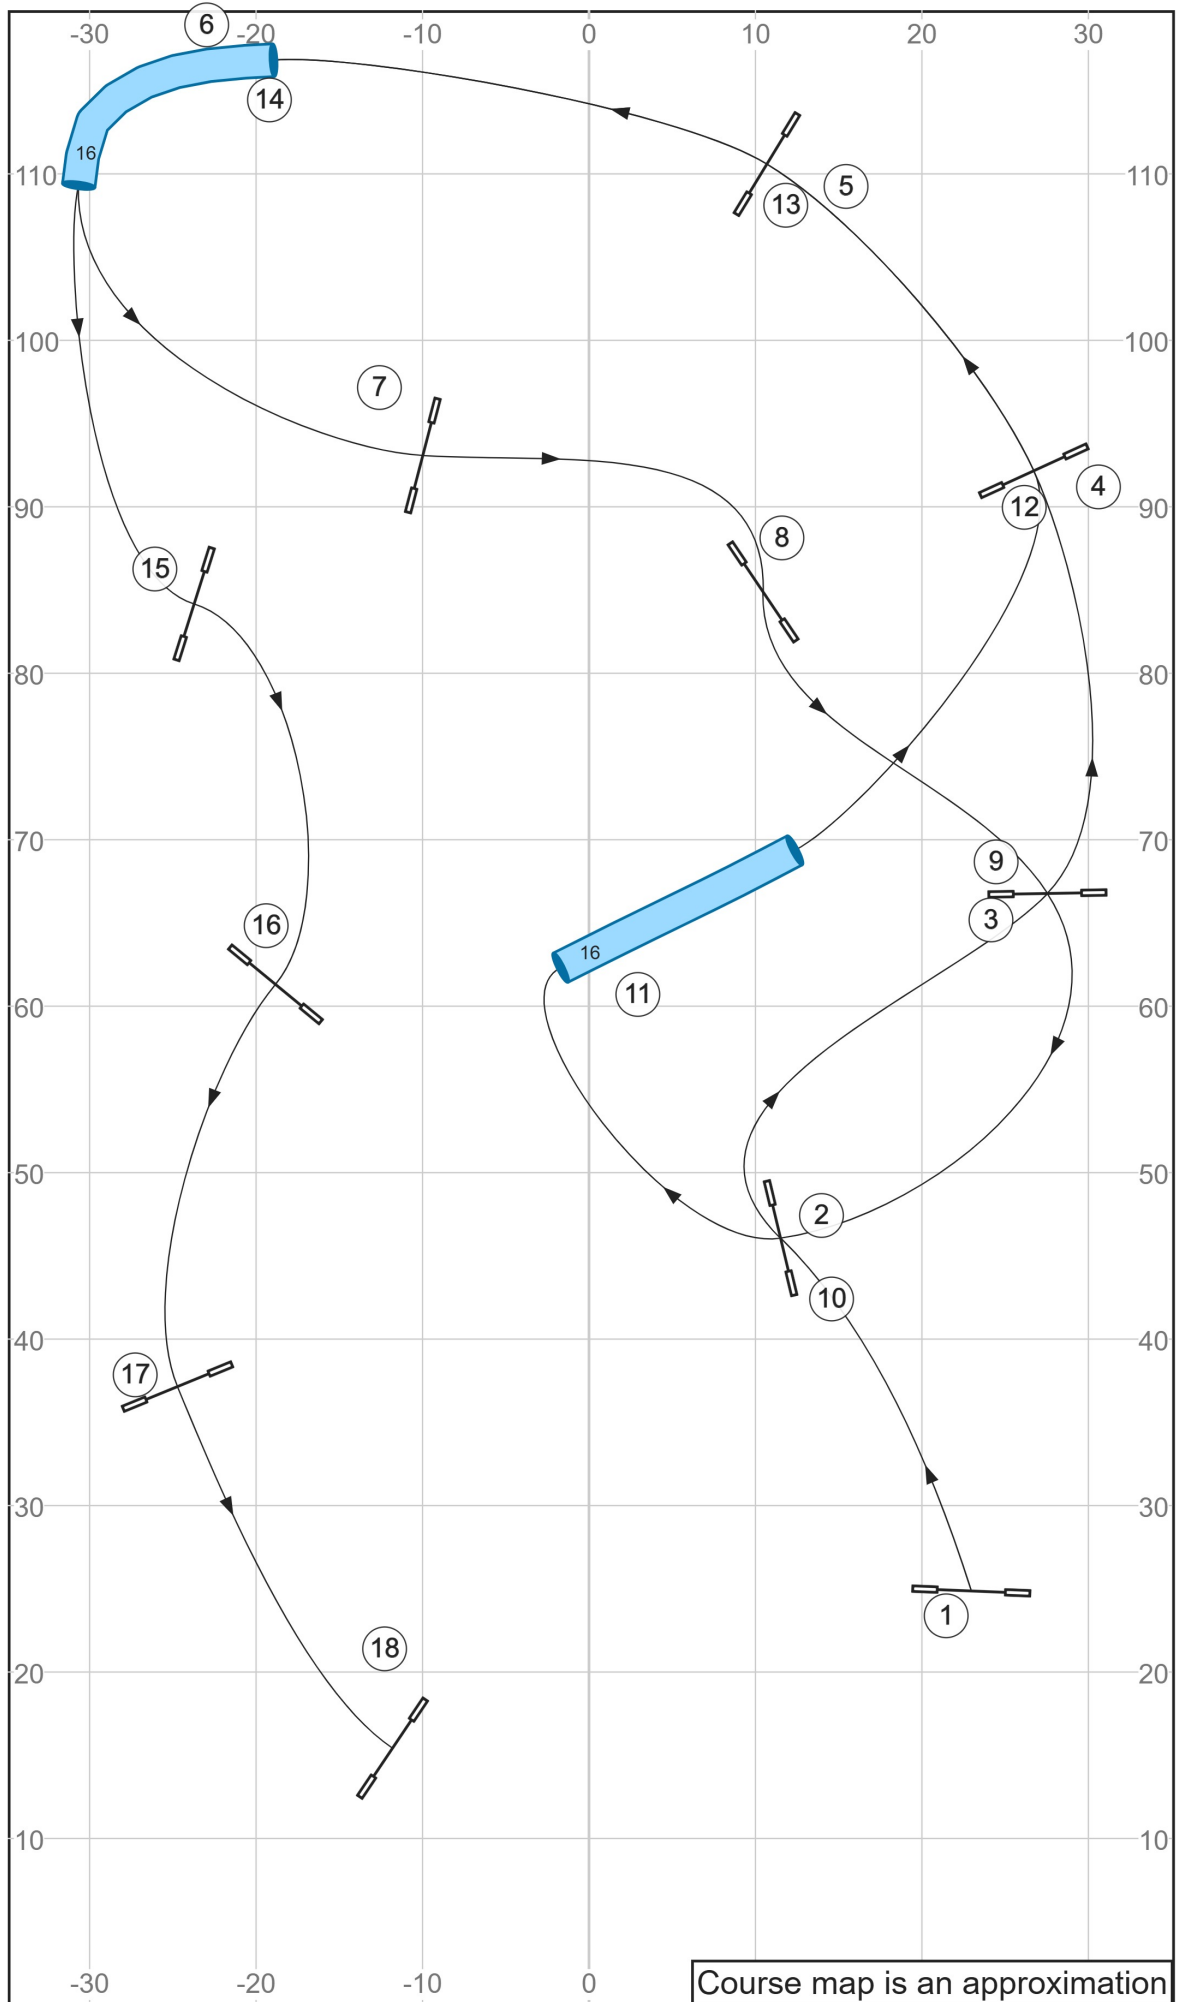

01 Masters Series Agility

Course map is an approximation

Path length (ft):629

Just Jump It UKI 6 Nov 2024 Judge:Chip Gerfen

www.smarteragility.com

02 Masters Series Jumping

Path length (ft):545.9

Just Jump It UKI 6 Nov 2024 Judge:Chip Gerfen

www.smarteragility.com

03 Beginner/Novice Speedstakes 1

Path length (ft):467

Just Jump It UKI 6 Nov 2024 Judge:Chip Gerfen

www.smarteragility.com

04Senior/Championship Speedstakes 1

Path length (ft):516.4

Just Jump It UKI 6 Nov 2024 Judge:Chip Gerfen

www.smarteragility.com

05 Beginner/Novice Speedstakes 2

Path length (ft):433.2

Just Jump It UKI 6 Nov 2024 Judge:Chip Gerfen

www.smarteragility.com

06 Senior/Championship Speedstakes 2

Path length (ft):506.6