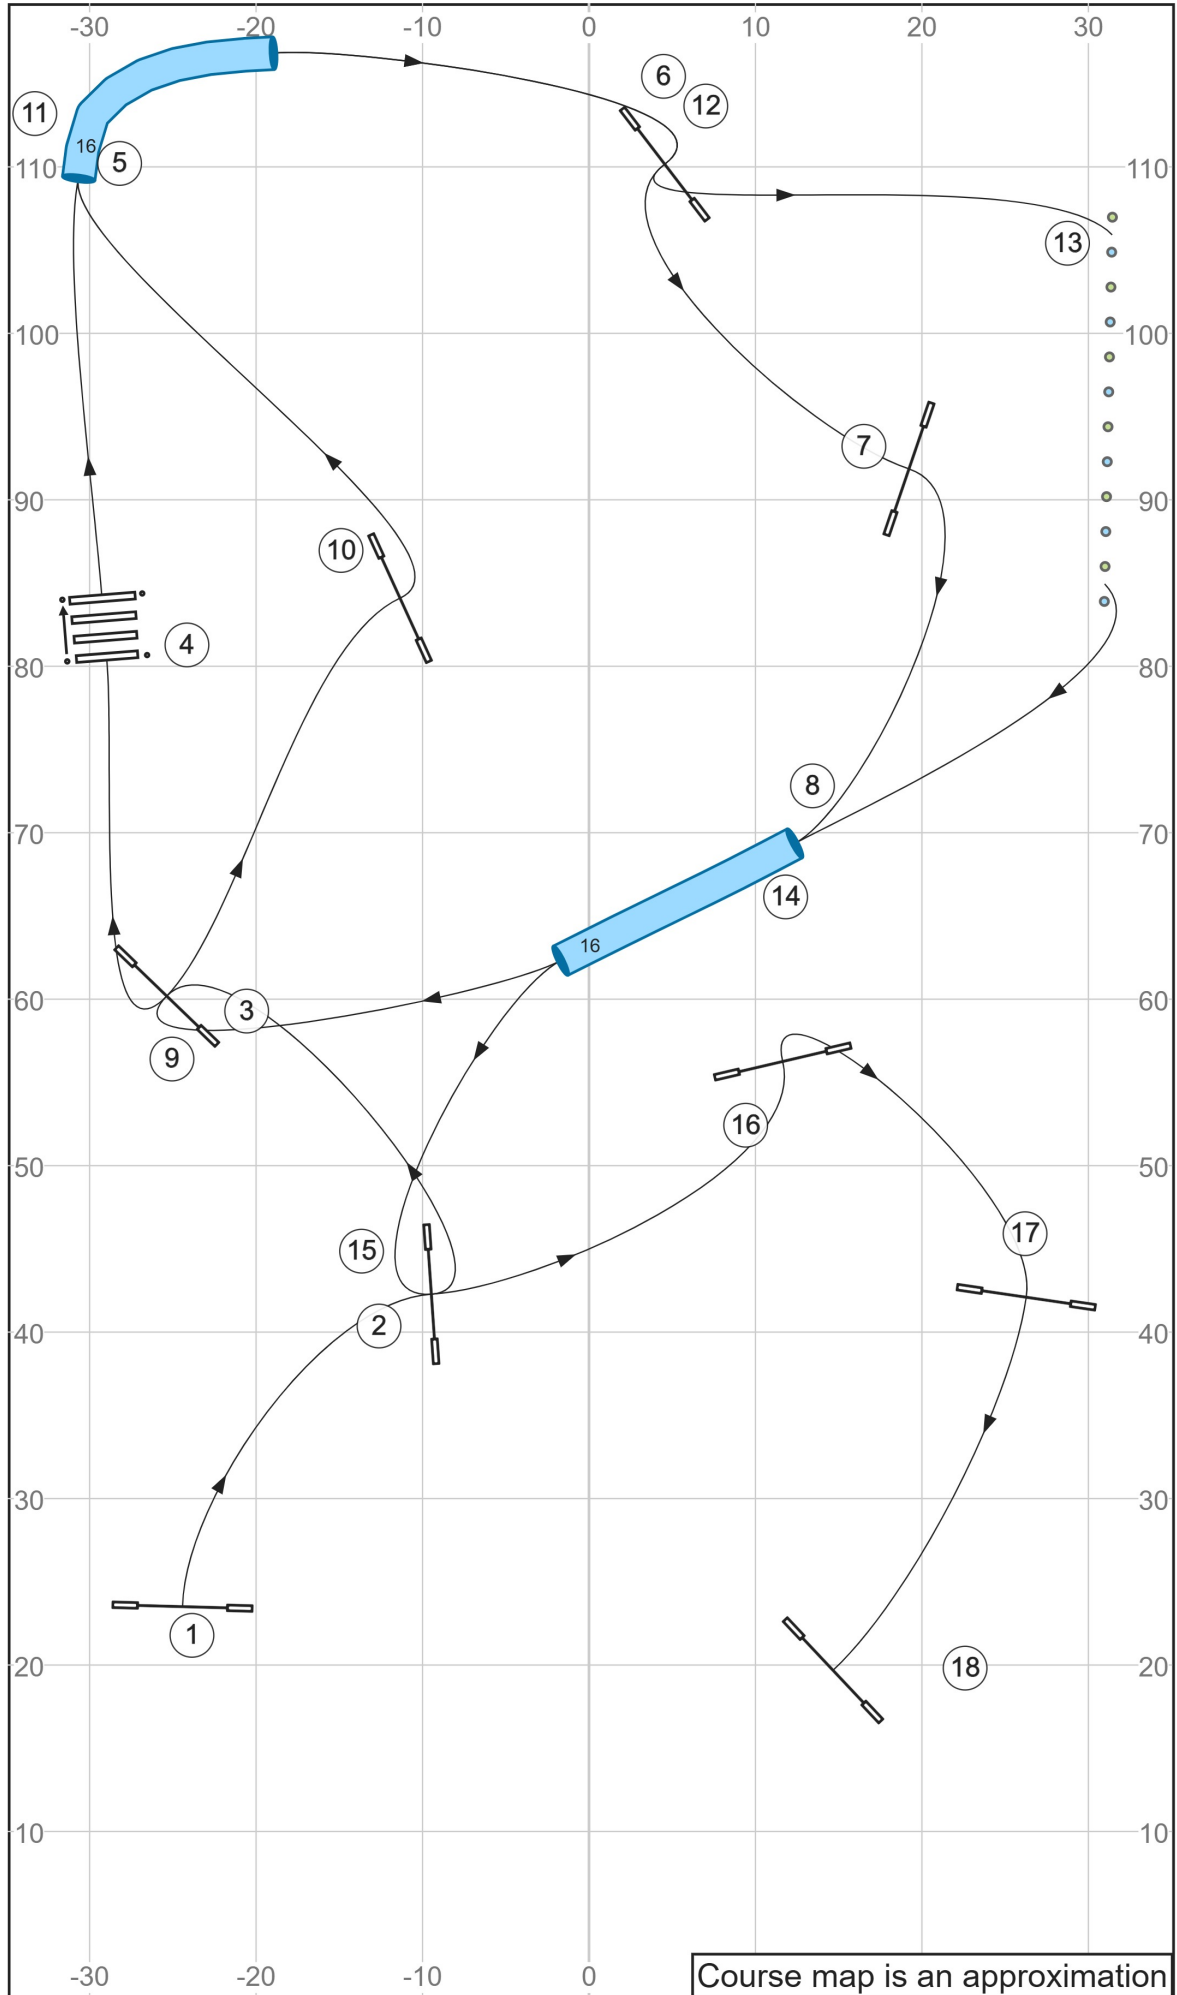

01 Masters Series Agility

Course map is an approximation

Path length (ft):629

Just Jump It UKI 6 Nov 2024 Judge:Chip Gerfen

www.smarteragility.com

02 Masters Series Jumping

Path length (ft):545.9

Just Jump It UKI 6 Nov 2024 Judge:Chip Gerfen

www.smarteragility.com

03 Beginner/Novice Speedstakes 1

Path length (ft):467

Just Jump It UKI 6 Nov 2024 Judge:Chip Gerfen

www.smarteragility.com

04Senior/Championship Speedstakes 1

Path length (ft):516.4

Just Jump It UKI 6 Nov 2024 Judge:Chip Gerfen

www.smarteragility.com

05 Beginner/Novice Speedstakes 2

Path length (ft):433.2

Just Jump It UKI 6 Nov 2024 Judge:Chip Gerfen

www.smarteragility.com

06 Senior/Championship Speedstakes 2

Path length (ft):506.6