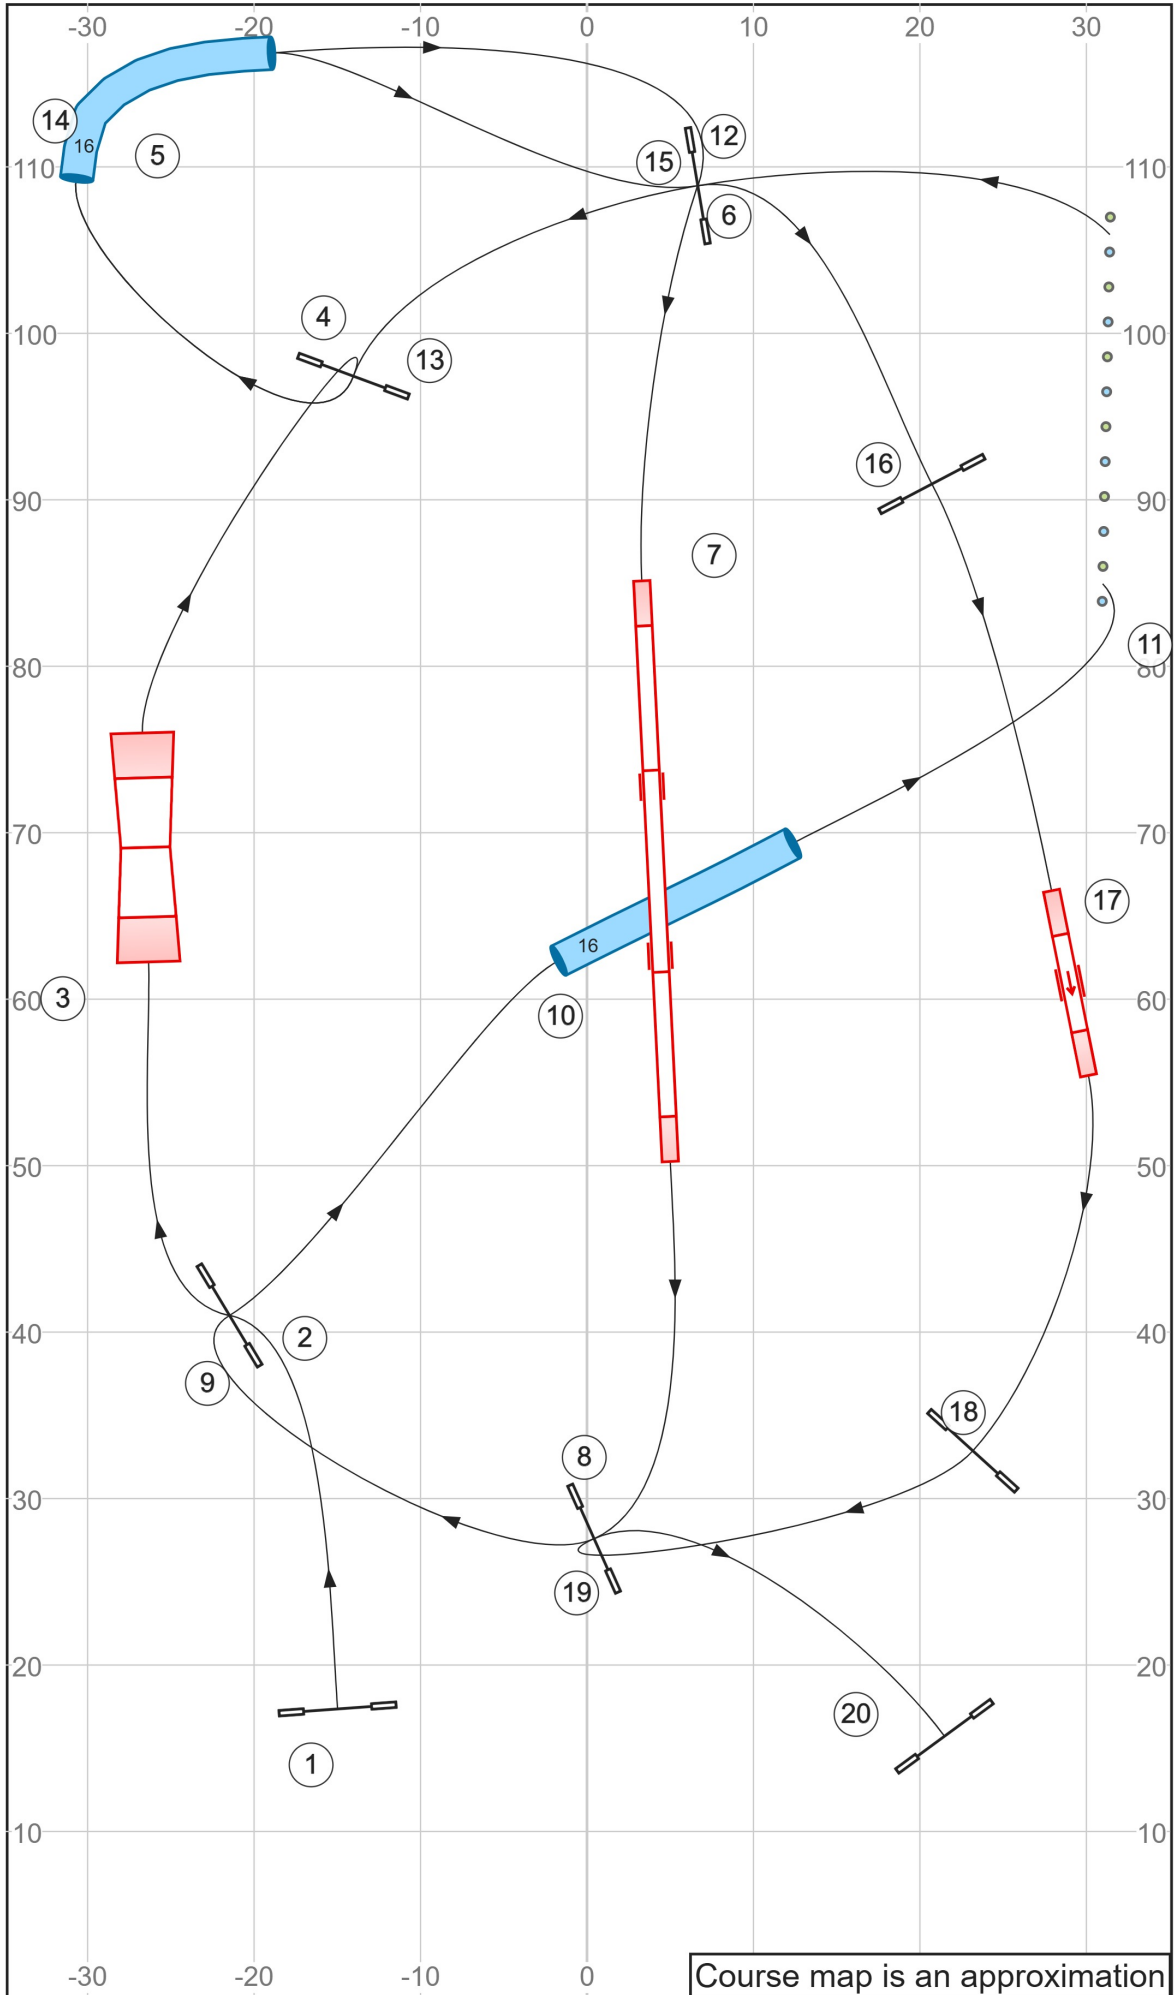

01 Masters Series Agility

Course map is an approximation

Path length (ft):629

Just Jump It UKI 6 Nov 2024 Judge:Chip Gerfen

www.smarteragility.com

02 Masters Series Jumping

Path length (ft):545.9

Just Jump It UKI 6 Nov 2024 Judge:Chip Gerfen

www.smarteragility.com

03 Beginner/Novice Speedstakes 1

Path length (ft):467

Just Jump It UKI 6 Nov 2024 Judge:Chip Gerfen

www.smarteragility.com

04Senior/Championship Speedstakes 1

Path length (ft):516.4

Just Jump It UKI 6 Nov 2024 Judge:Chip Gerfen

www.smarteragility.com

05 Beginner/Novice Speedstakes 2

Path length (ft):433.2

Just Jump It UKI 6 Nov 2024 Judge:Chip Gerfen

www.smarteragility.com

06 Senior/Championship Speedstakes 2

Path length (ft):506.6