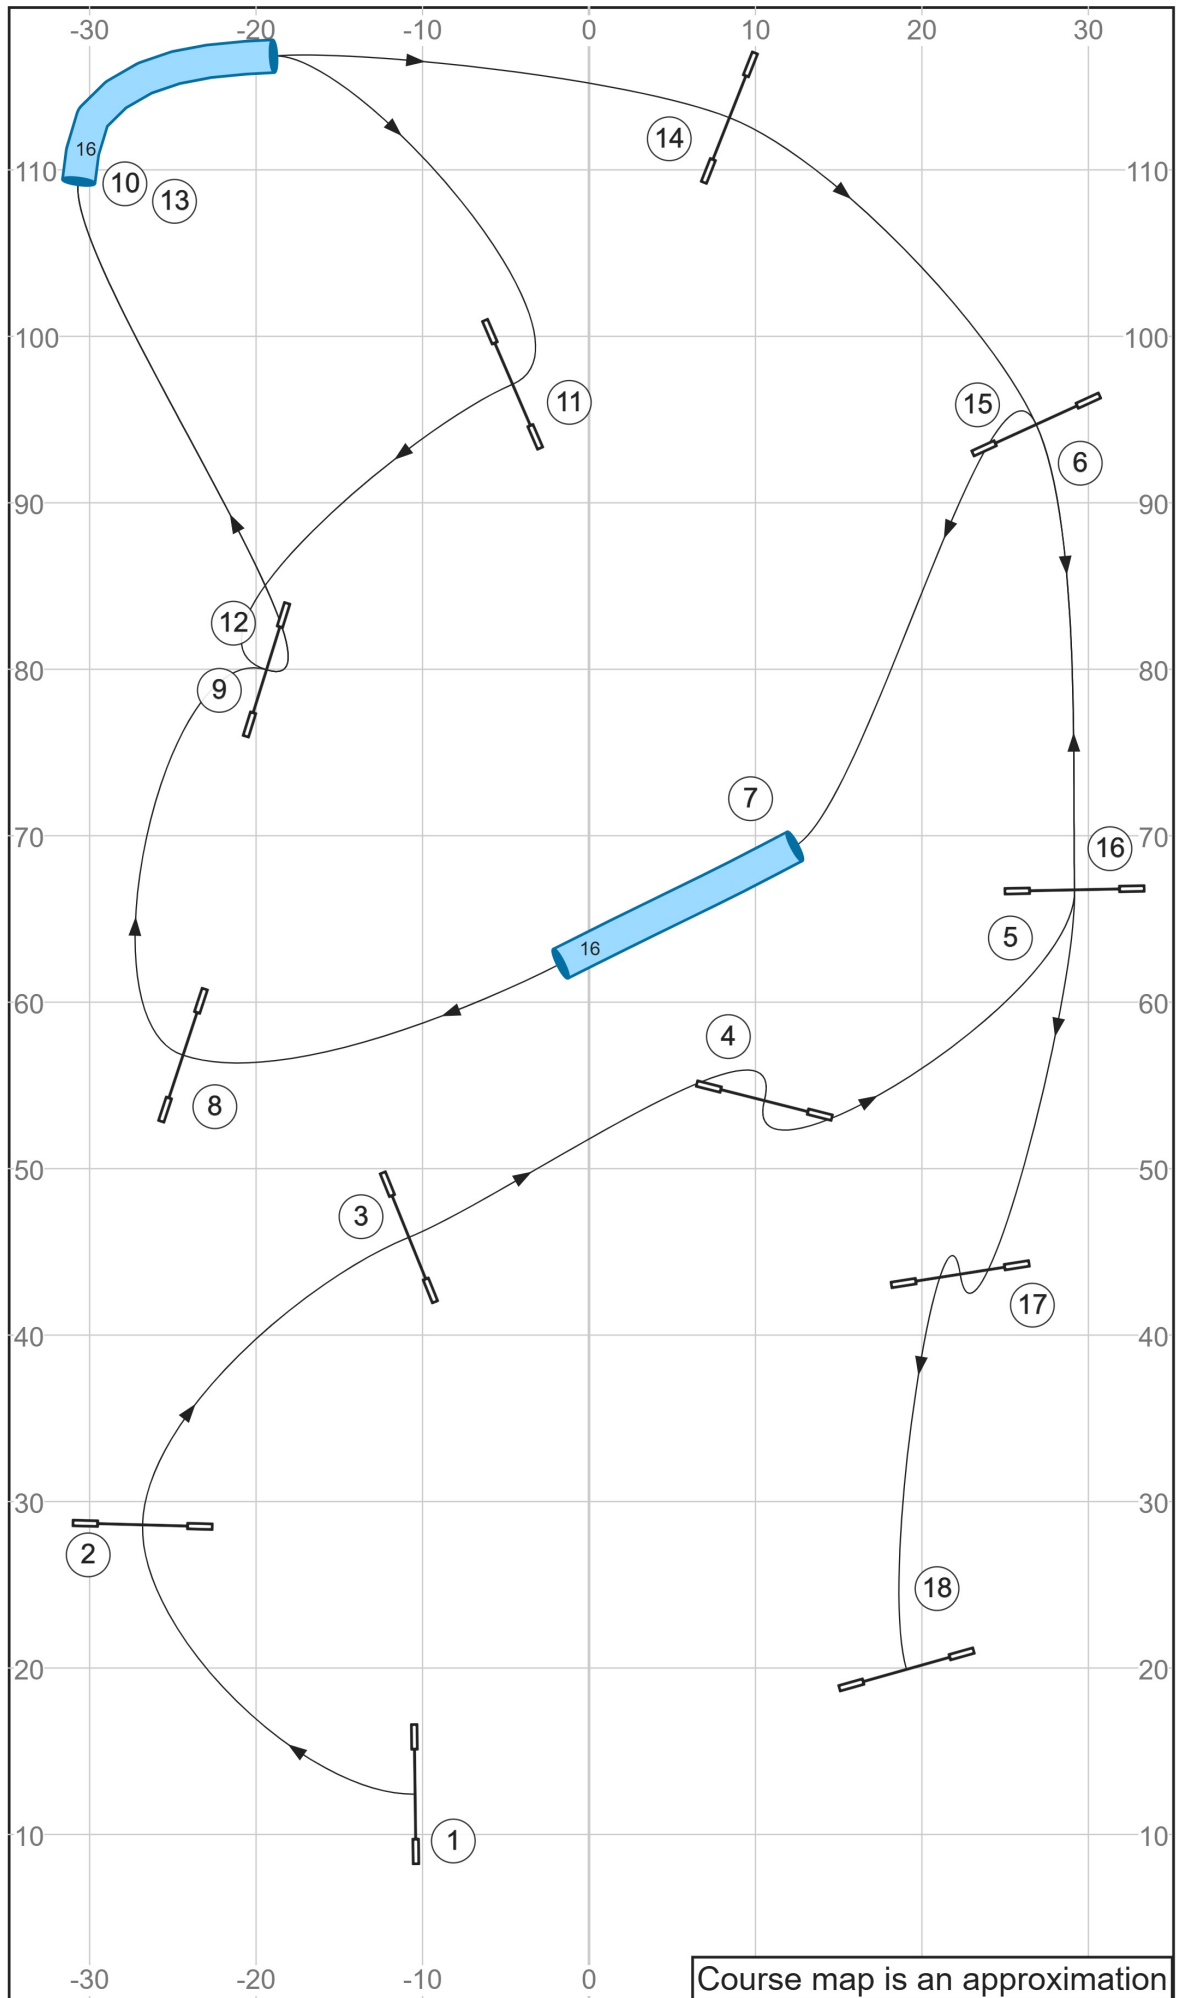

01 Masters Series Agility

Course map is an approximation

Path length (ft):629

Just Jump It UKI 6 Nov 2024 Judge:Chip Gerfen

www.smarteragility.com

02 Masters Series Jumping

Path length (ft):545.9

Just Jump It UKI 6 Nov 2024 Judge:Chip Gerfen

www.smarteragility.com

03 Beginner/Novice Speedstakes 1

Path length (ft):467

Just Jump It UKI 6 Nov 2024 Judge:Chip Gerfen

www.smarteragility.com

04Senior/Championship Speedstakes 1

Path length (ft):516.4

Just Jump It UKI 6 Nov 2024 Judge:Chip Gerfen

www.smarteragility.com

05 Beginner/Novice Speedstakes 2

Path length (ft):433.2

Just Jump It UKI 6 Nov 2024 Judge:Chip Gerfen

www.smarteragility.com

06 Senior/Championship Speedstakes 2

Path length (ft):506.6