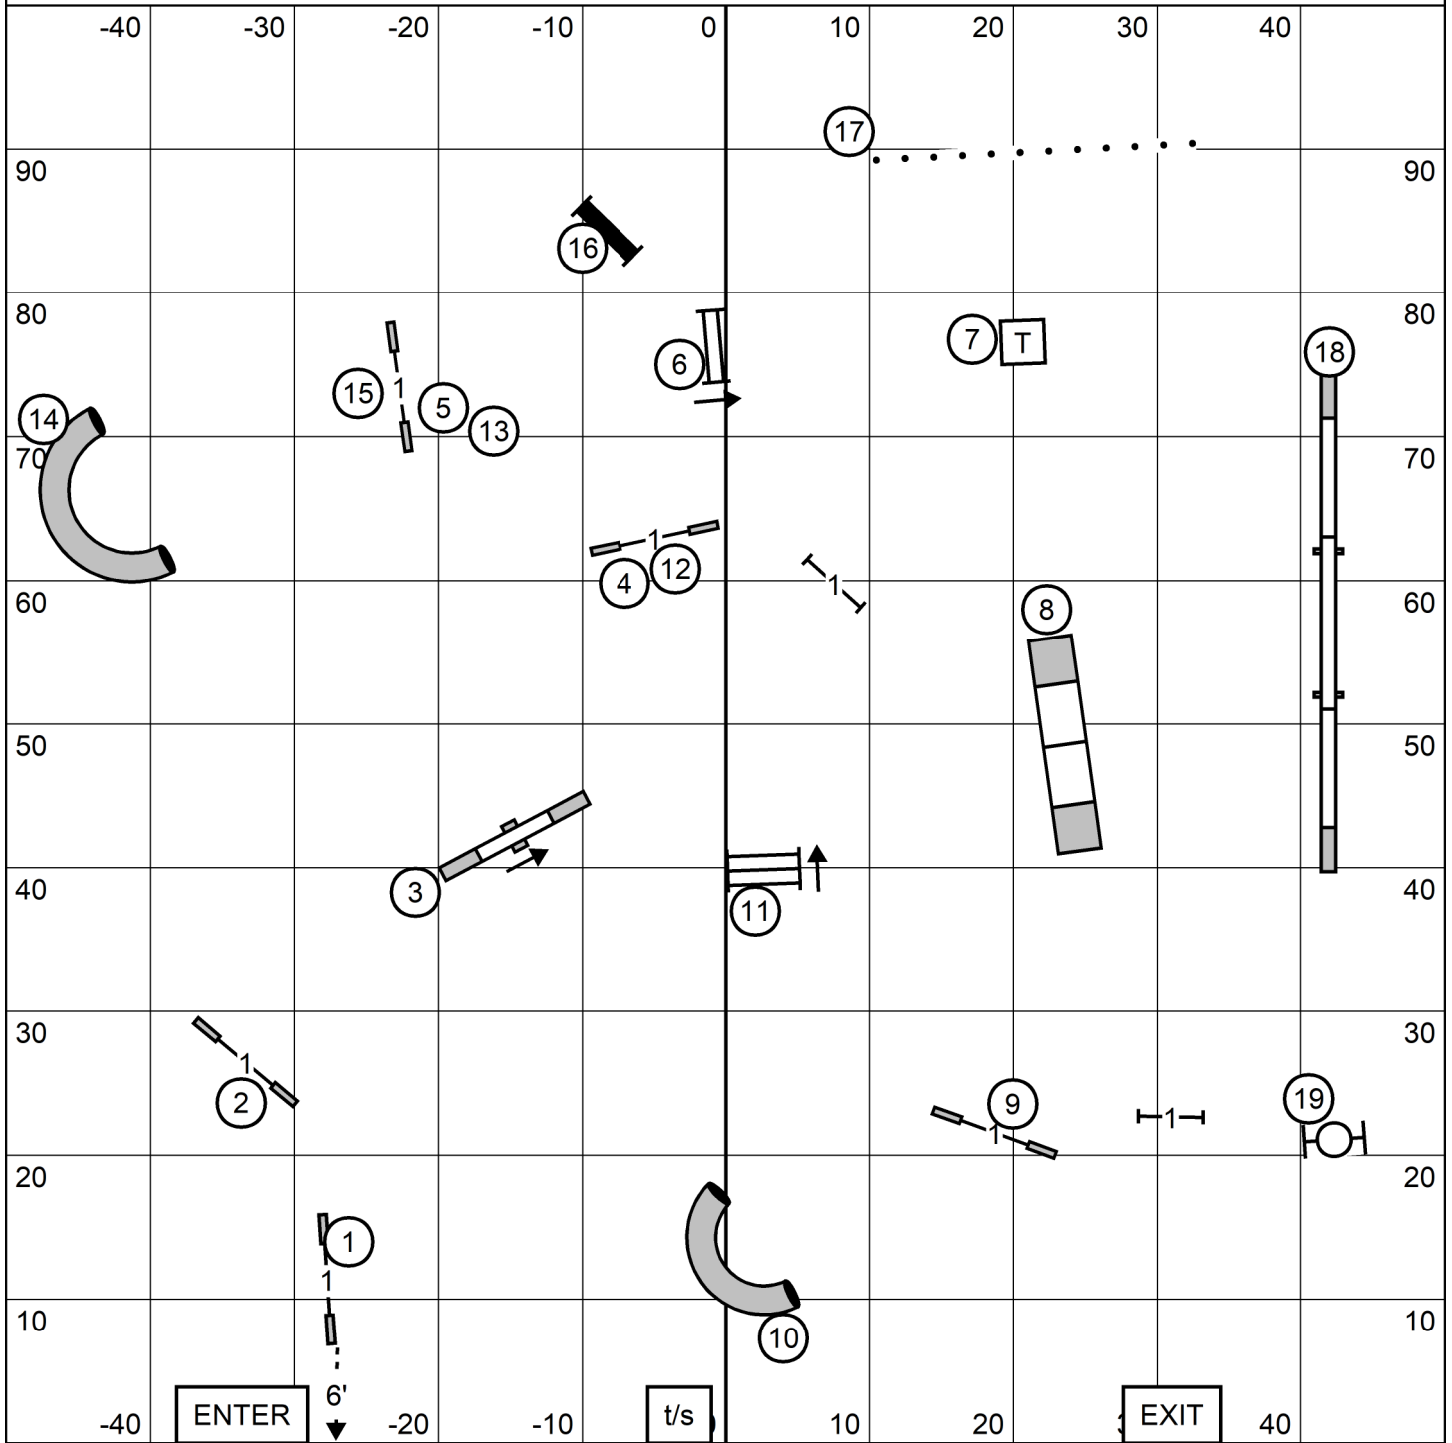

Shenandoah Valley Kennel Club    All FAST Classes  
 Horizons Edge Sports Campus    100 x 100 indoors on black pellet infill  
 Sunday, July 23, 2023    Judge: Ginger Robertson

Shenandoah Valley Kennel Club Premier Standard  
 Horizons Edge Sports Campus 100 x 100 indoors on black pellet infill  
 Sunday, July 23, 2023 Judge: Ginger Robertson

**EXCELLENT / MASTER STANDARD**

Shenandoah Valley Kennel Club    Exc/Master Standard  
 Horizons Edge Sports Campus    100 x 100 indoors on black pellet infill  
 Sunday, July 23, 2023    Judge: Ginger Robertson