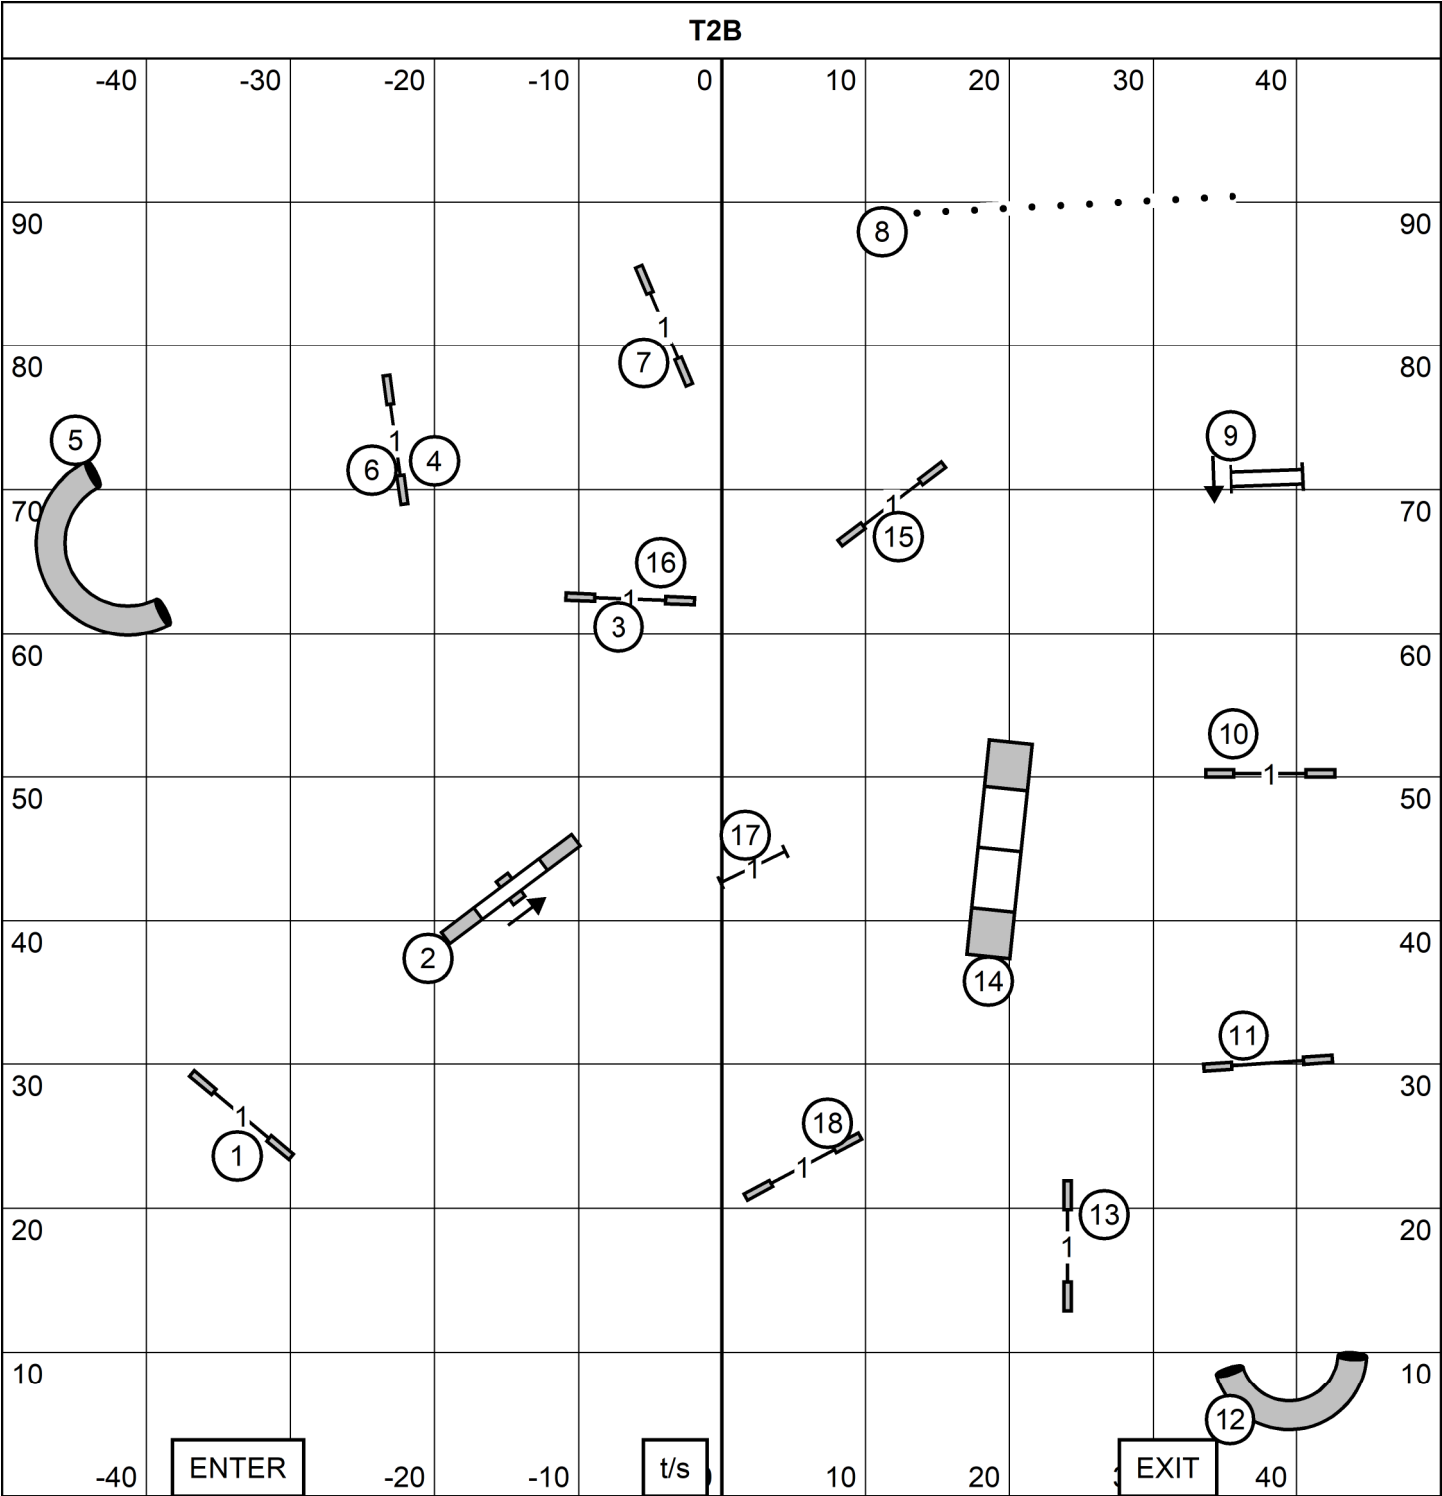

Shenandoah Valley Kennel Club    All FAST Classes  
 Horizons Edge Sports Campus    100 x 100 indoors on black pellet infill  
 Sunday, July 23, 2023    Judge: Ginger Robertson

Shenandoah Valley Kennel Club Premier Standard  
 Horizons Edge Sports Campus 100 x 100 indoors on black pellet infill  
 Sunday, July 23, 2023 Judge: Ginger Robertson

**EXCELLENT / MASTER STANDARD**

Shenandoah Valley Kennel Club    Exc/Master Standard  
 Horizons Edge Sports Campus    100 x 100 indoors on black pellet infill  
 Sunday, July 23, 2023    Judge: Ginger Robertson