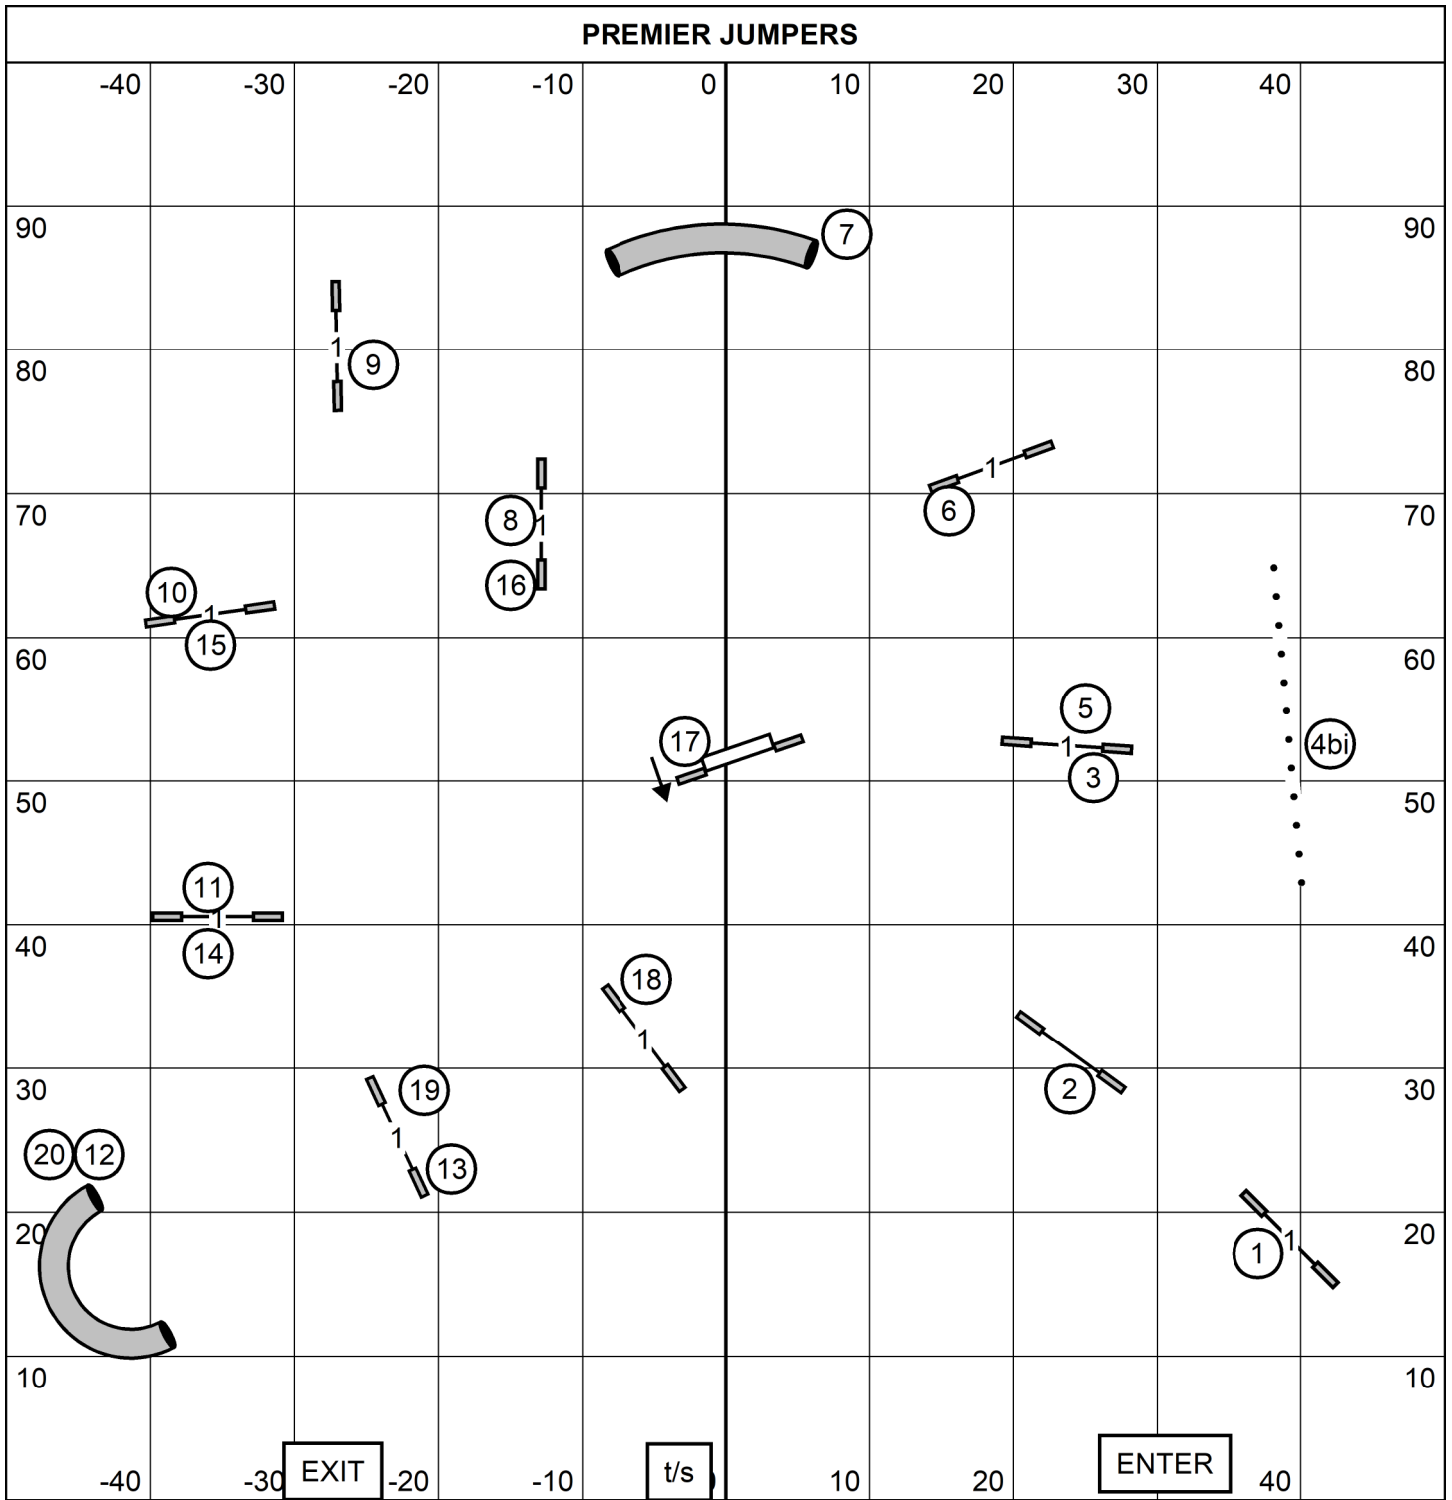

PREMIER JUMPERS

Shenandoah Valley Kennel Club Premier Jumpers
Horizons Edge Sports Campus 100 x 100 indoors on black pellet infill
Sunday, July 23, 2023 Judge: Ginger Robertson