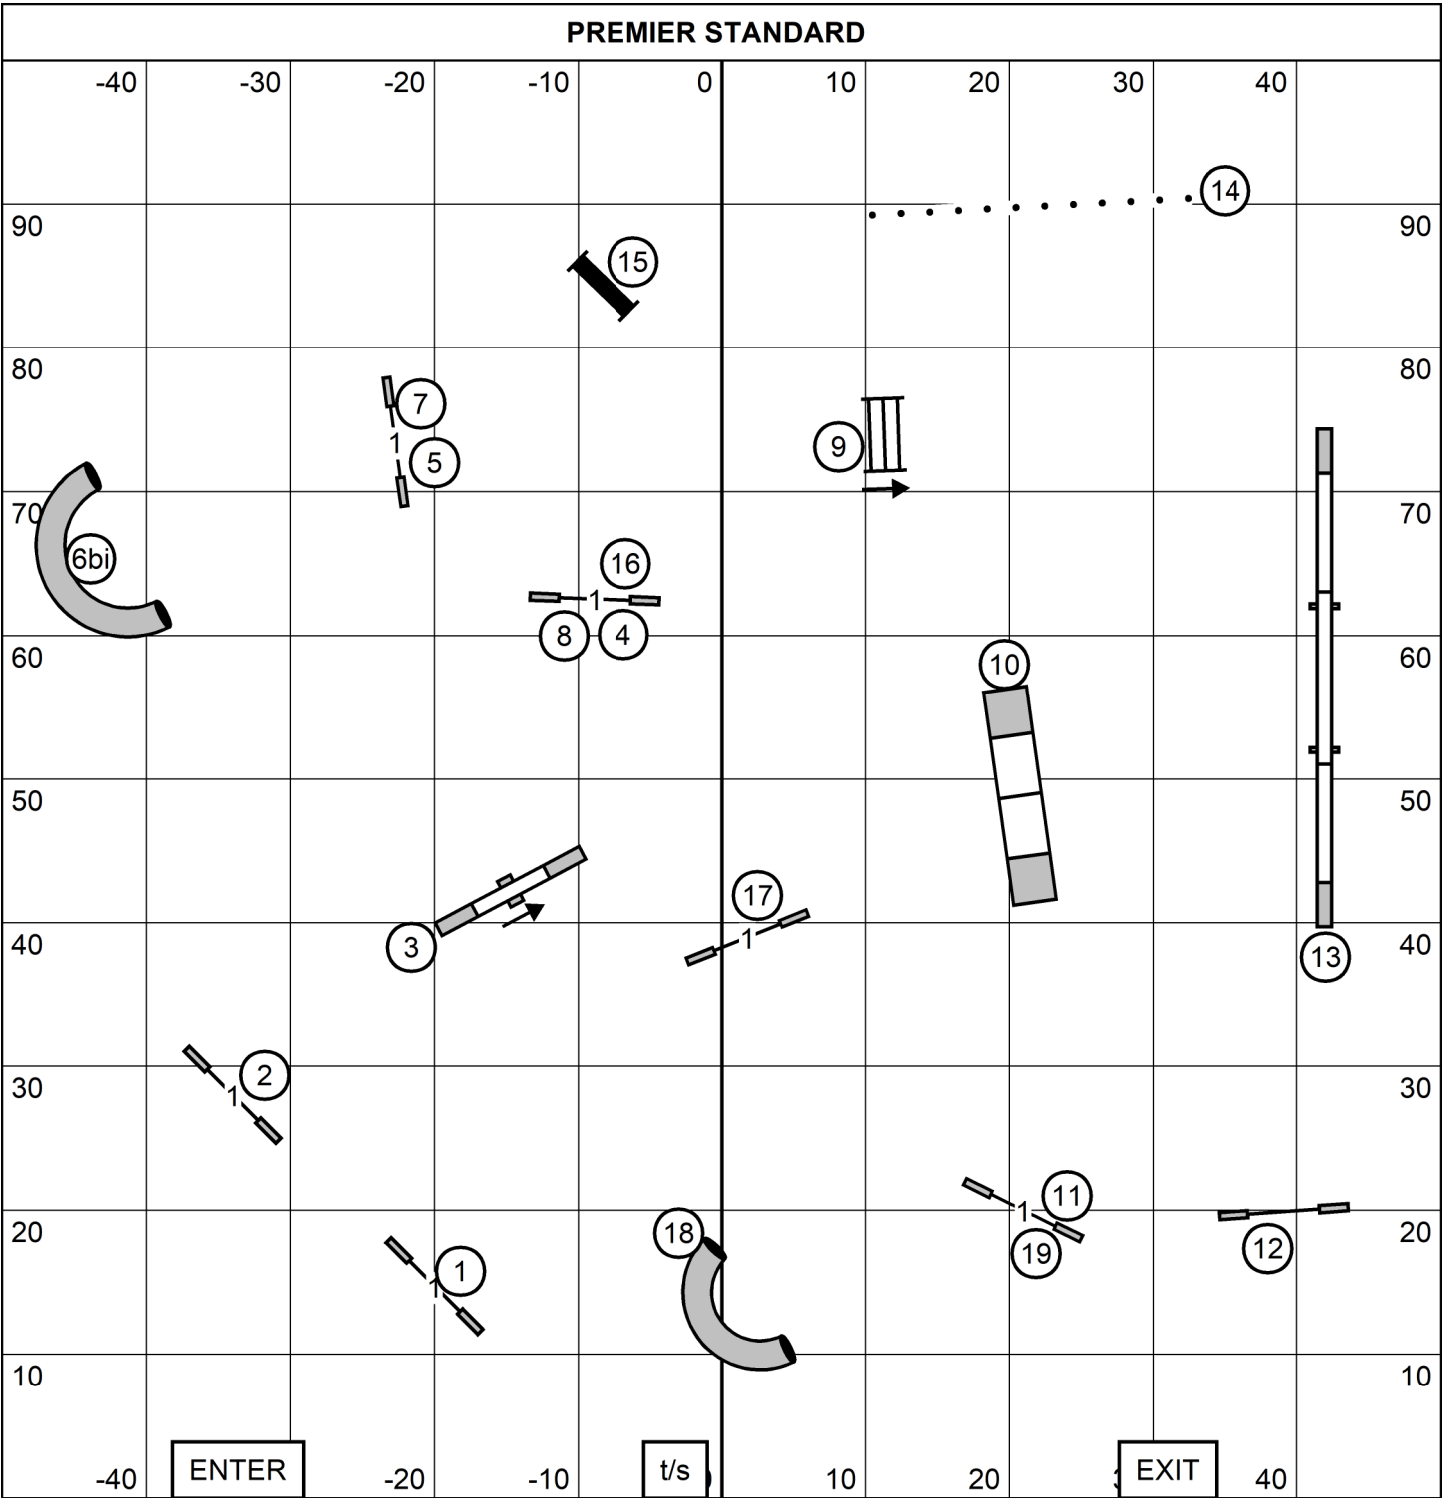

Shenandoah Valley Kennel Club    All FAST Classes  
 Horizons Edge Sports Campus    100 x 100 indoors on black pellet infill  
 Sunday, July 23, 2023    Judge: Ginger Robertson

Shenandoah Valley Kennel Club Premier Standard  
 Horizons Edge Sports Campus 100 x 100 indoors on black pellet infill  
 Sunday, July 23, 2023 Judge: Ginger Robertson

**EXCELLENT / MASTER STANDARD**

Shenandoah Valley Kennel Club    Exc/Master Standard  
 Horizons Edge Sports Campus    100 x 100 indoors on black pellet infill  
 Sunday, July 23, 2023    Judge: Ginger Robertson