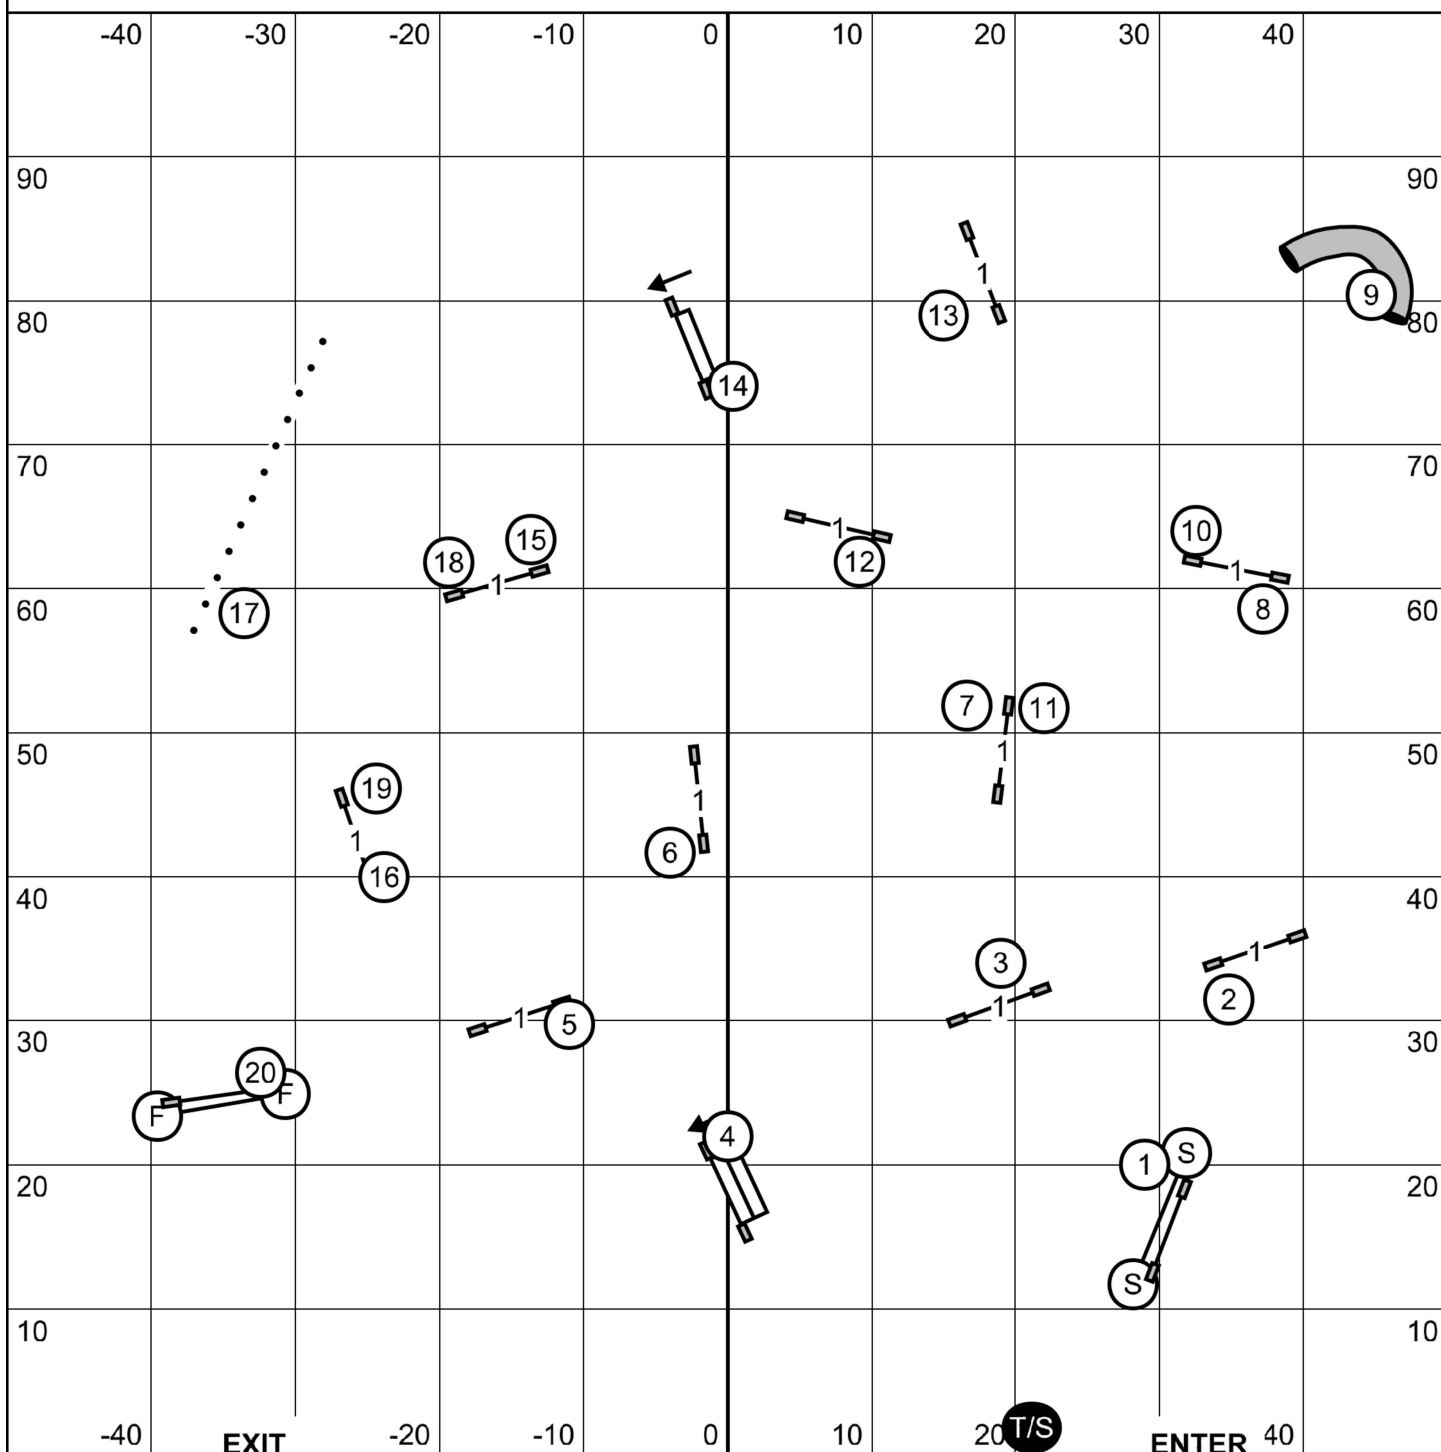

**Novice Standard**

Ring: 100' X 100'  
 Indoors on Sports Turf  
 Judge: Candy Nettles

Please enter when the dog in the ring is at #14

Potomac Valley Belgian Sheep Dog Club  
 Agility Trial - Carroll Indoor Sports Center  
 Westminster, Maryland  
 Sunday, September 17, 2023

**Premier JWW**  
 Ring: 100' X 100'  
 Indoors on Sports Turf  
 Judge: Candy Nettles

Please enter when the dog in the ring is at #17

Potomac Valley Belgian Sheep Dog Club  
 Agility Trial - Carroll Indoor Sports Center  
 Westminster, Maryland  
 Sunday, September 17, 2023

**Master Excellent JWW**

Ring: 100' X 100'  
 Indoors on Sports Turf  
 Judge: Candy Nettles

Please enter when the dog in the ring is at #18

Potomac Valley Belgian Sheep Dog Club  
 Agility Trial - Carroll Indoor Sports Center  
 Westminster, Maryland  
 Sunday, September 17, 2023

**Open JWW**

Ring: 100' X 100'  
 Indoors on Sports Turf  
 Judge: Candy Nettles

Please enter when the dog in the ring is at #14

Potomac Valley Belgian Sheep Dog Club  
 Agility Trial - Carroll Indoor Sports Center  
 Westminster, Maryland  
 Sunday, September 17, 2023