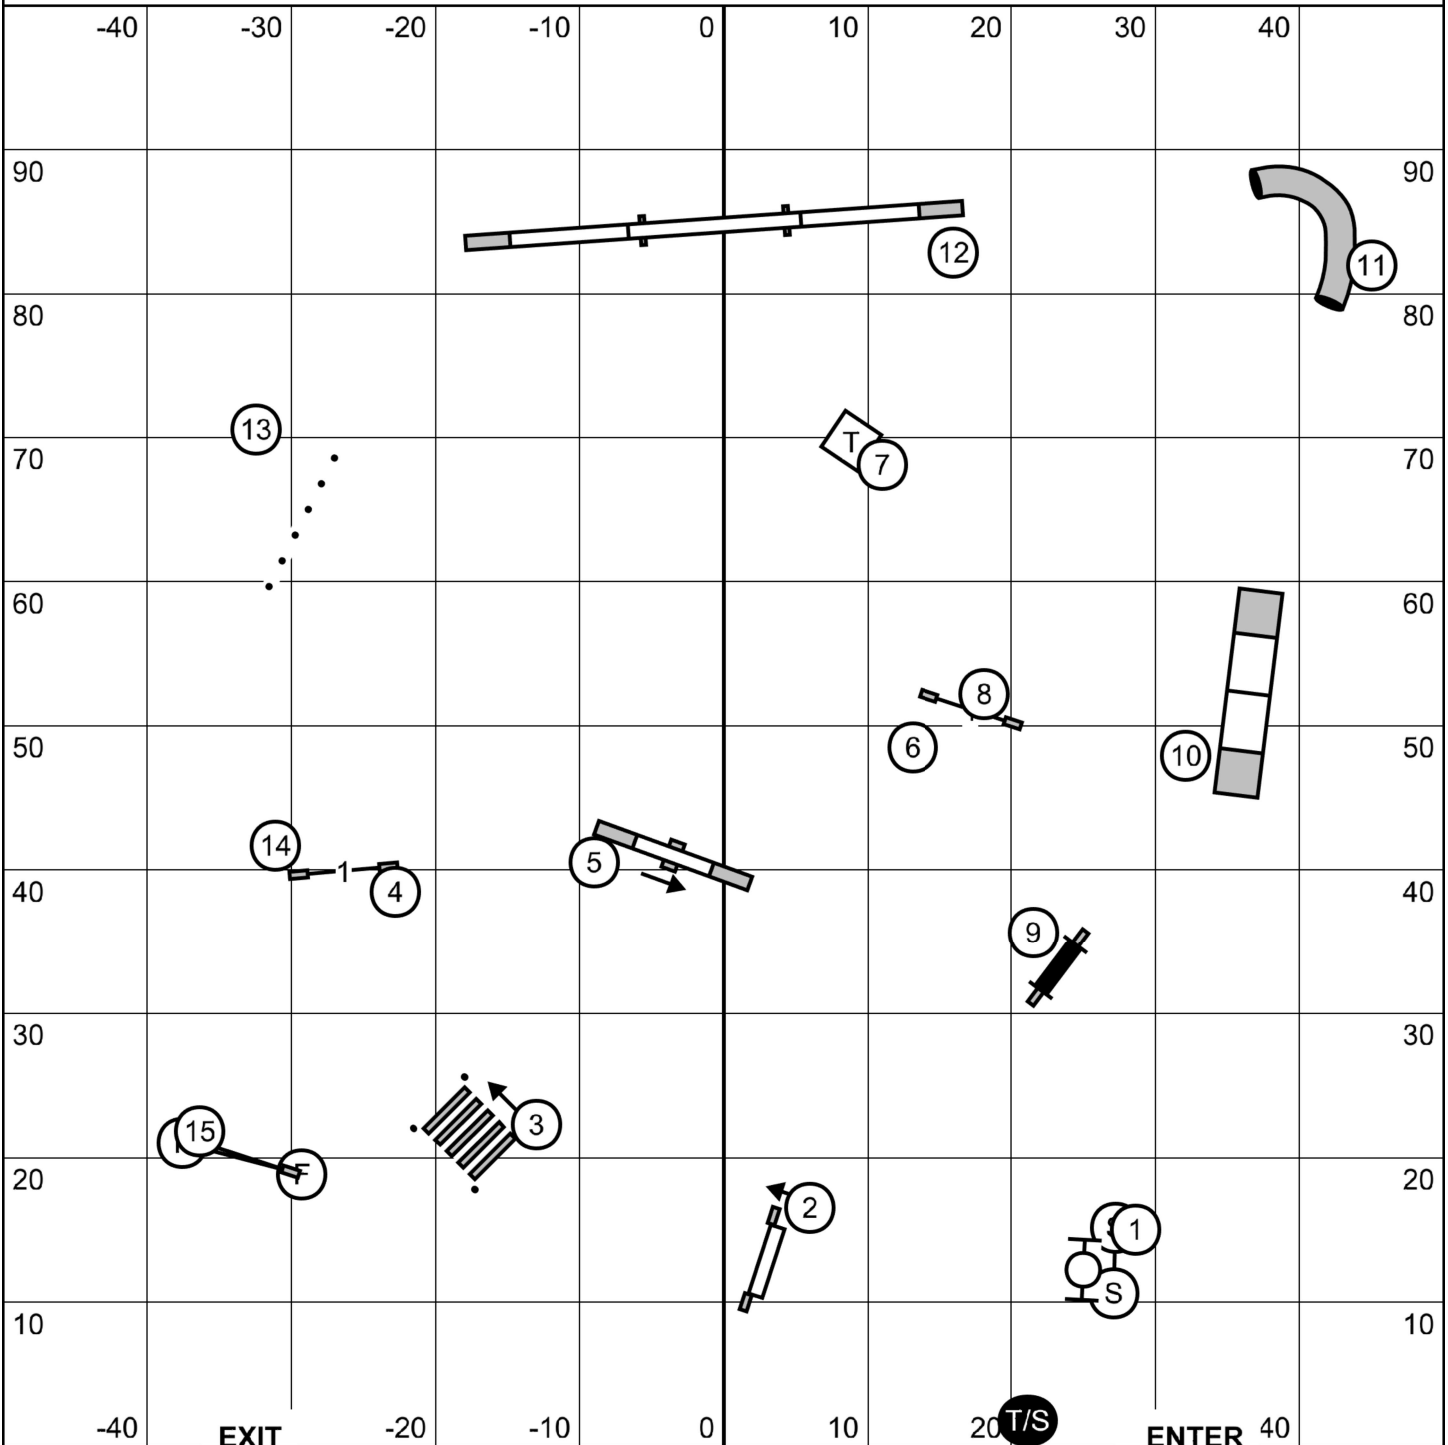

Please enter when the dog in the ring is at #18

Potomac Valley Belgian Sheep Dog Club  
 Agility Trial - Carroll Indoor Sports Center  
 Westminster, Maryland  
 Sunday, September 17, 2023

**Open Standard**

Ring: 100' X 100'  
 Indoors on Sports Turf  
 Judge: Candy Nettles

Please enter when the dog in the ring is at #15

Potomac Valley Belgian Sheep Dog Club  
 Agility Trial - Carroll Indoor Sports Center  
 Westminster, Maryland  
 Sunday, September 17, 2023

**Novice Standard**

Ring: 100' X 100'  
 Indoors on Sports Turf  
 Judge: Candy Nettles

Please enter when the dog in the ring is at #14

Potomac Valley Belgian Sheep Dog Club  
 Agility Trial - Carroll Indoor Sports Center  
 Westminster, Maryland  
 Sunday, September 17, 2023

**Premier JWW**  
 Ring: 100' X 100'  
 Indoors on Sports Turf  
 Judge: Candy Nettles

Please enter when the dog in the ring is at #17

Potomac Valley Belgian Sheep Dog Club  
 Agility Trial - Carroll Indoor Sports Center  
 Westminster, Maryland  
 Sunday, September 17, 2023