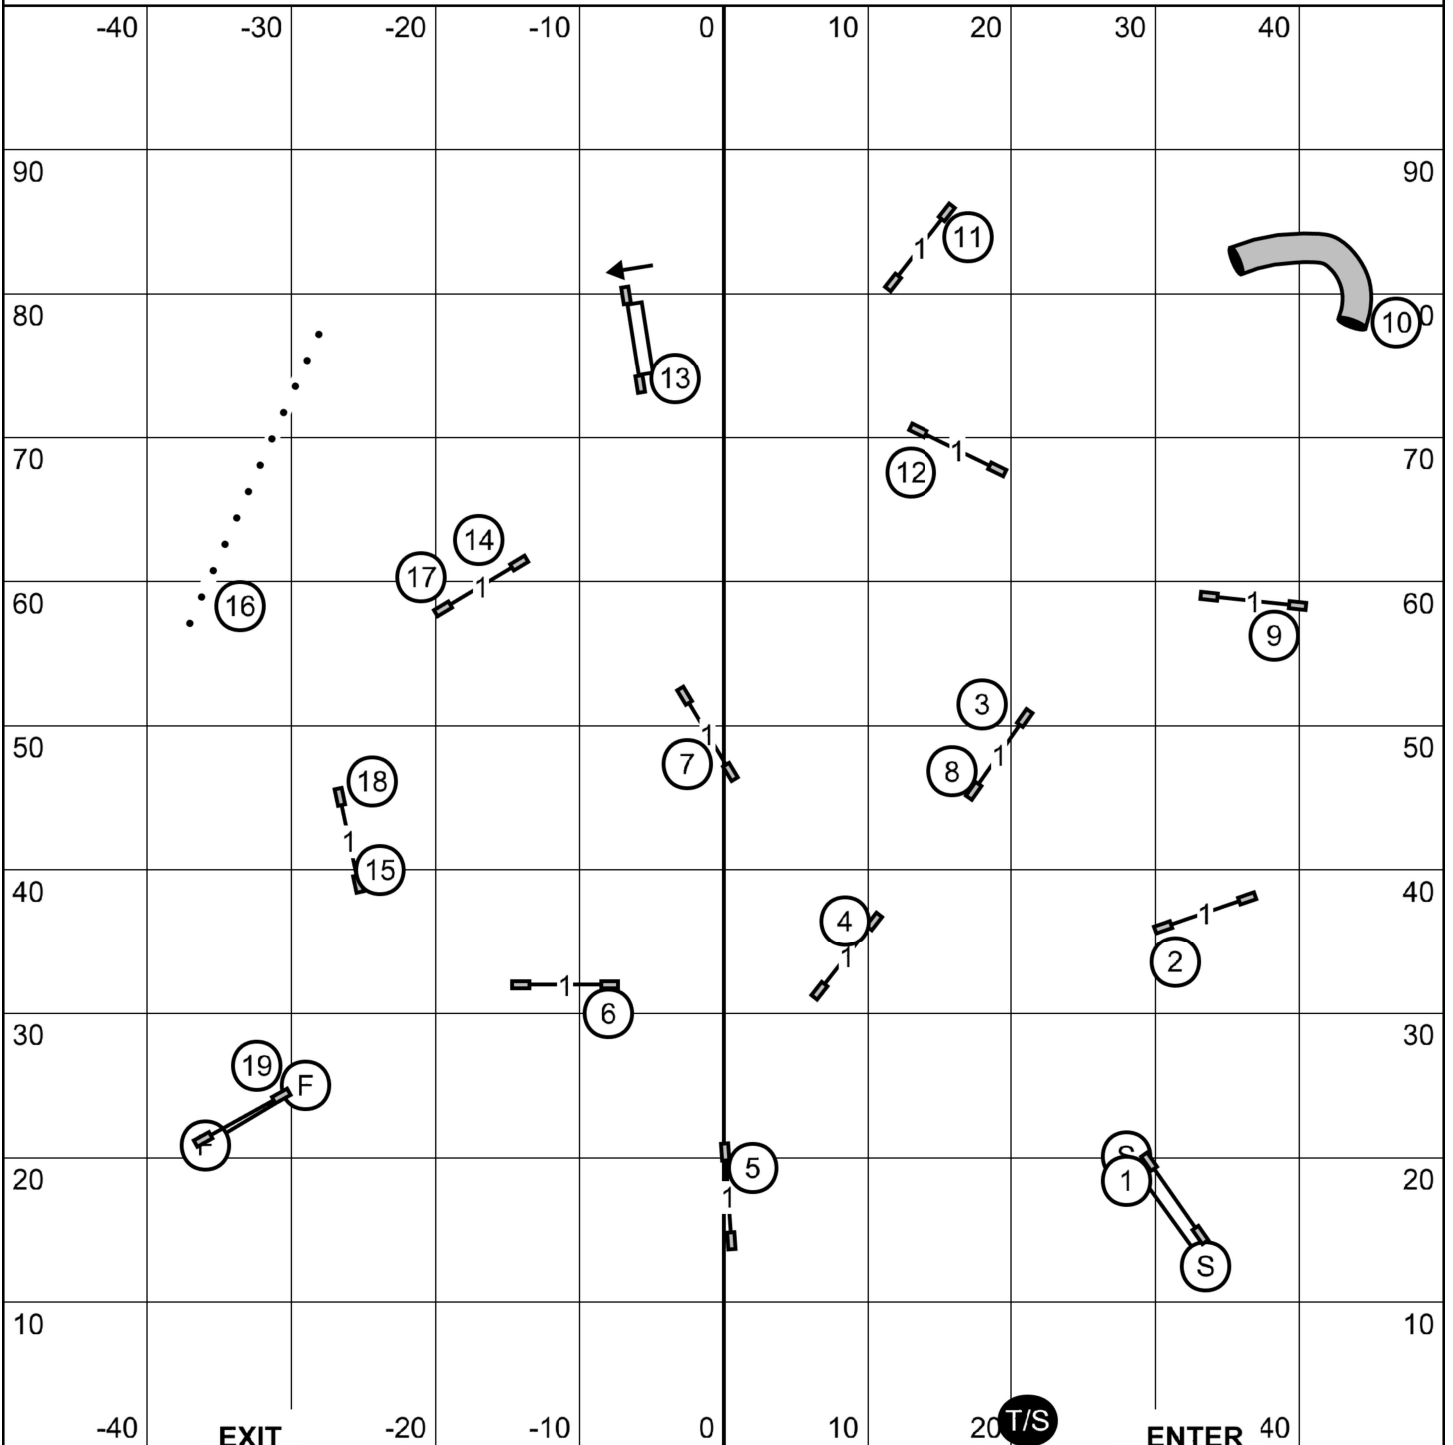

Ring: 100' X 100'  
 Indoors on Sports Turf  
 Judge: Candy Nettles

Please enter when the dog in the ring is at #15

Potomac Valley Belgian Sheep Dog Club  
 Agility Trial - Carroll Indoor Sports Center  
 Westminster, Maryland  
 Sunday, September 17, 2023

**Novice Standard**

Ring: 100' X 100'  
 Indoors on Sports Turf  
 Judge: Candy Nettles

Please enter when the dog in the ring is at #14

Potomac Valley Belgian Sheep Dog Club  
 Agility Trial - Carroll Indoor Sports Center  
 Westminster, Maryland  
 Sunday, September 17, 2023

**Premier JWW**  
 Ring: 100' X 100'  
 Indoors on Sports Turf  
 Judge: Candy Nettles

Please enter when the dog in the ring is at #17

Potomac Valley Belgian Sheep Dog Club  
 Agility Trial - Carroll Indoor Sports Center  
 Westminster, Maryland  
 Sunday, September 17, 2023

**Master Excellent JWW**

Ring: 100' X 100'  
 Indoors on Sports Turf  
 Judge: Candy Nettles

Please enter when the dog in the ring is at #18

Potomac Valley Belgian Sheep Dog Club  
 Agility Trial - Carroll Indoor Sports Center  
 Westminster, Maryland  
 Sunday, September 17, 2023