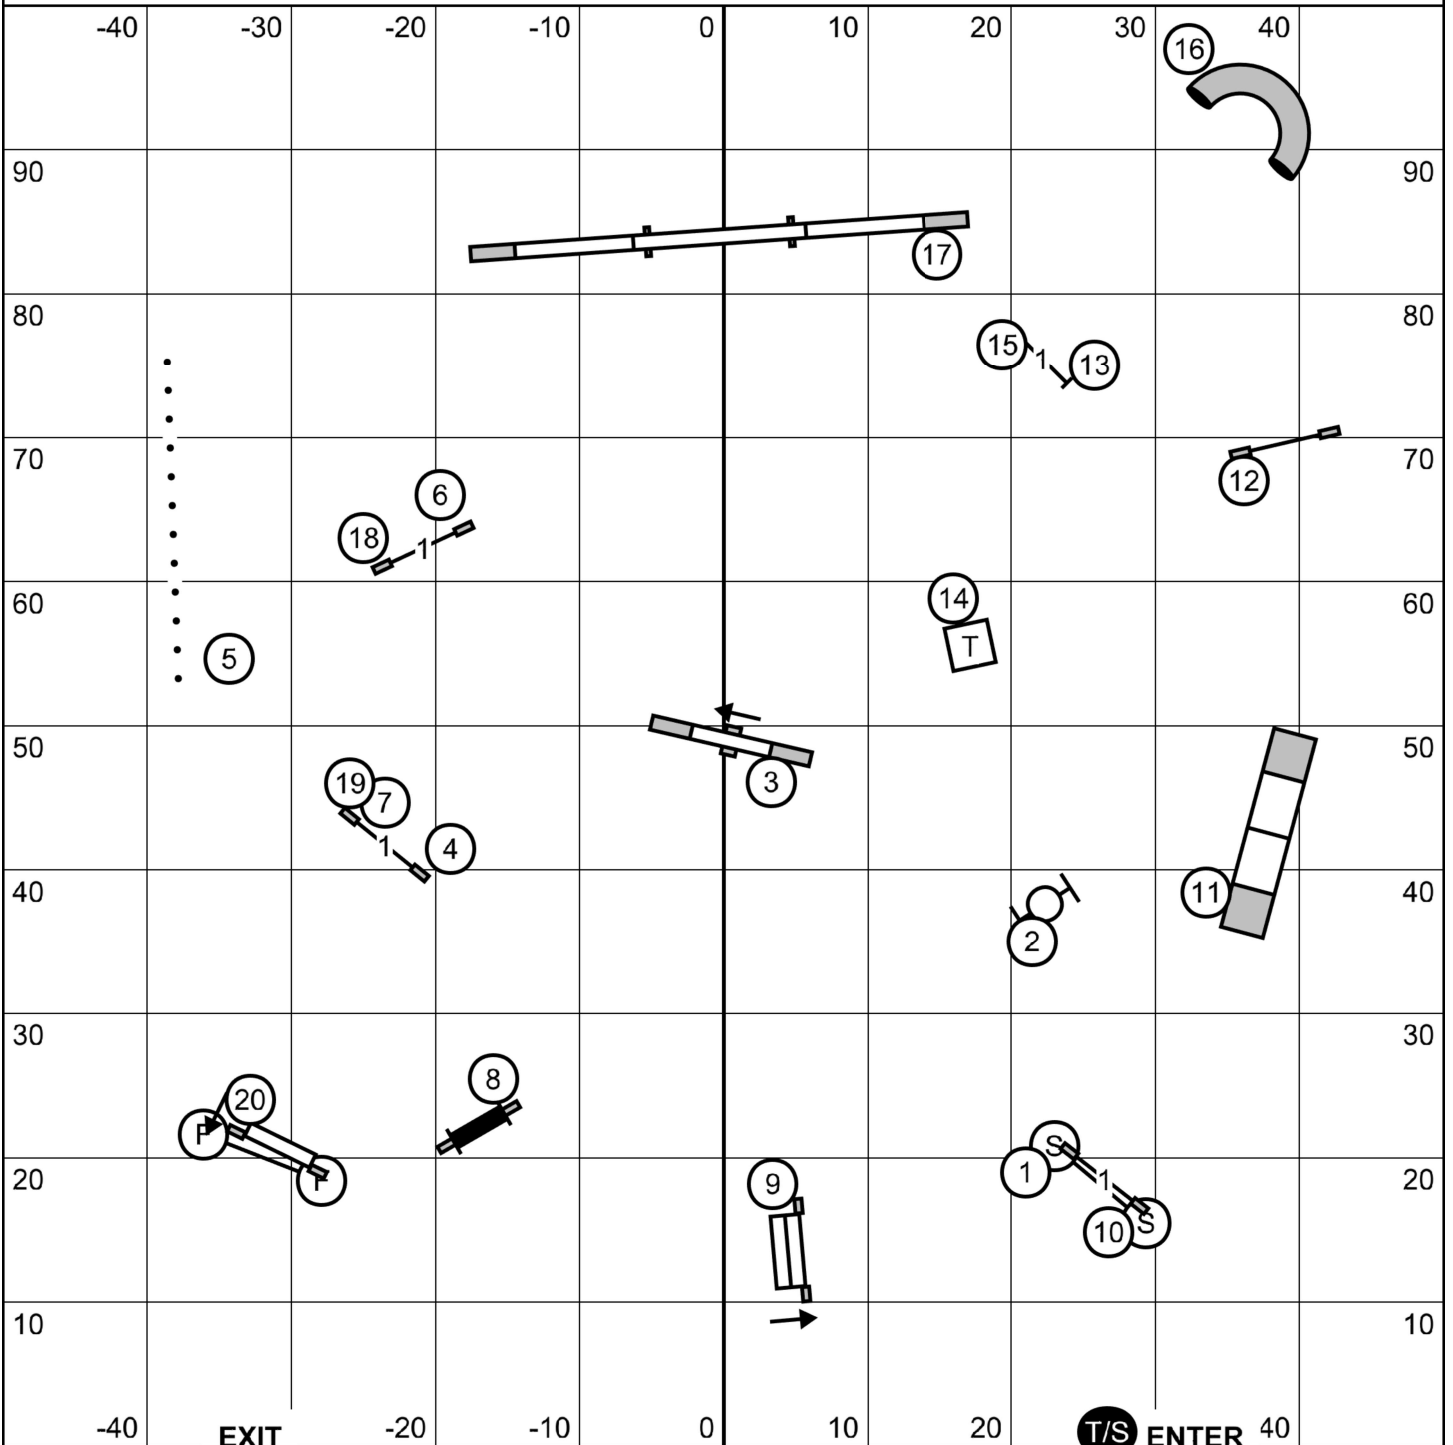

Potomac Valley Belgian Sheep Dog Club  
 Agility Trial - Carroll Indoor Sports Center  
 Westminster, Maryland  
 Sunday, September 17, 2023

**Master Excellent Standard**

Ring: 100' X 100'  
 Indoors on Sports Turf  
 Judge: Candy Nettles

Please enter when the dog in the ring is at #18

Potomac Valley Belgian Sheep Dog Club  
 Agility Trial - Carroll Indoor Sports Center  
 Westminster, Maryland  
 Sunday, September 17, 2023

**Open Standard**

Ring: 100' X 100'  
 Indoors on Sports Turf  
 Judge: Candy Nettles

Please enter when the dog in the ring is at #15

Potomac Valley Belgian Sheep Dog Club  
 Agility Trial - Carroll Indoor Sports Center  
 Westminster, Maryland  
 Sunday, September 17, 2023

**Novice Standard**

Ring: 100' X 100'  
 Indoors on Sports Turf  
 Judge: Candy Nettles

Please enter when the dog in the ring is at #14

Potomac Valley Belgian Sheep Dog Club  
 Agility Trial - Carroll Indoor Sports Center  
 Westminster, Maryland  
 Sunday, September 17, 2023