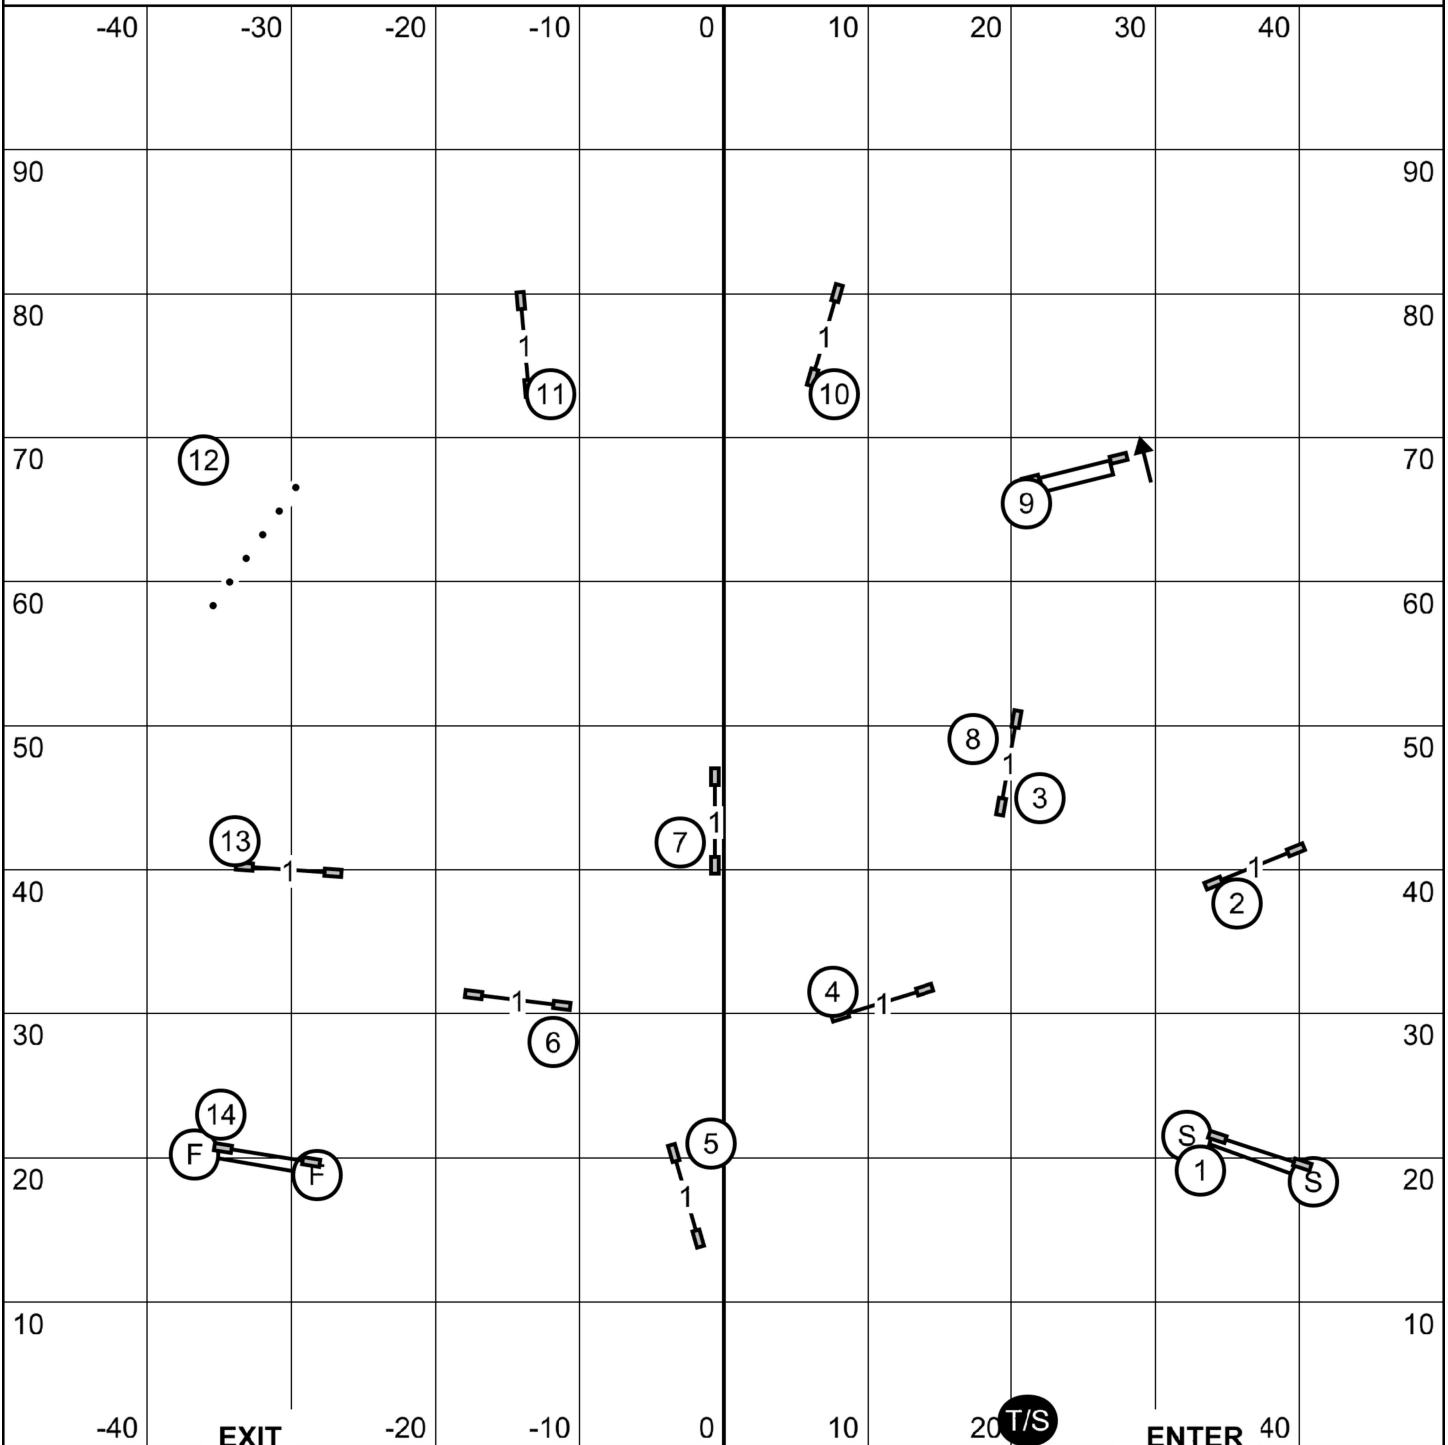

**Master Excellent JWW**

Ring: 100' X 100'  
 Indoors on Sports Turf  
 Judge: Candy Nettles

Please enter when the dog in the ring is at #18

Potomac Valley Belgian Sheep Dog Club  
 Agility Trial - Carroll Indoor Sports Center  
 Westminster, Maryland  
 Sunday, September 17, 2023

**Open JWW**

Ring: 100' X 100'  
 Indoors on Sports Turf  
 Judge: Candy Nettles

Please enter when the dog in the ring is at #14

Potomac Valley Belgian Sheep Dog Club  
 Agility Trial - Carroll Indoor Sports Center  
 Westminster, Maryland  
 Sunday, September 17, 2023

**Novice JWW**

Ring: 100' X 100'  
 Indoors on Sports Turf  
 Judge: Candy Nettles

Please enter when the dog in the ring is at #13