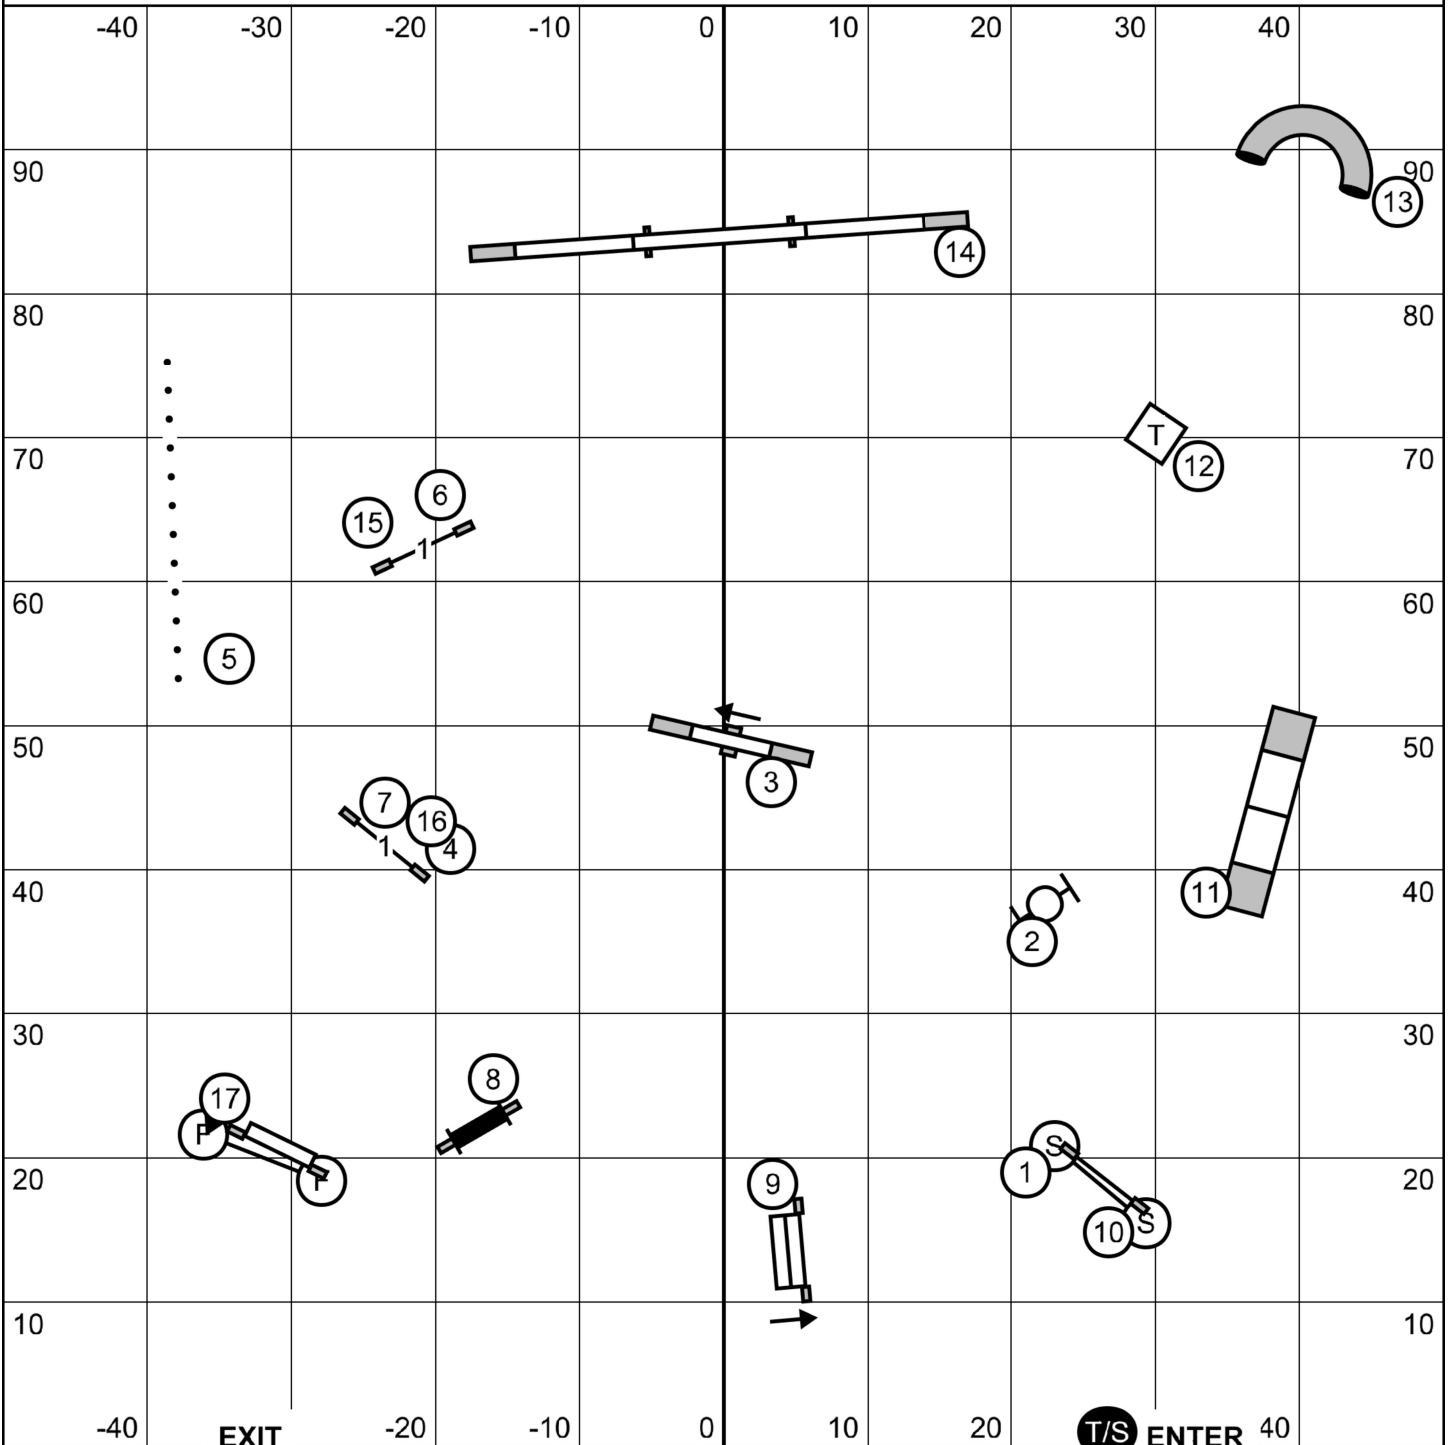

Potomac Valley Belgian Sheep Dog Club  
 Agility Trial - Carroll Indoor Sports Center  
 Westminster, Maryland  
 Sunday, September 17, 2023

**Master Excellent Standard**

Ring: 100' X 100'  
 Indoors on Sports Turf  
 Judge: Candy Nettles

Please enter when the dog in the ring is at #18

Potomac Valley Belgian Sheep Dog Club  
 Agility Trial - Carroll Indoor Sports Center  
 Westminster, Maryland  
 Sunday, September 17, 2023

**Open Standard**

Ring: 100' X 100'  
 Indoors on Sports Turf  
 Judge: Candy Nettles

Please enter when the dog in the ring is at #15

Potomac Valley Belgian Sheep Dog Club  
 Agility Trial - Carroll Indoor Sports Center  
 Westminster, Maryland  
 Sunday, September 17, 2023

**Novice Standard**

Ring: 100' X 100'  
 Indoors on Sports Turf  
 Judge: Candy Nettles

Please enter when the dog in the ring is at #14

Potomac Valley Belgian Sheep Dog Club  
 Agility Trial - Carroll Indoor Sports Center  
 Westminster, Maryland  
 Sunday, September 17, 2023