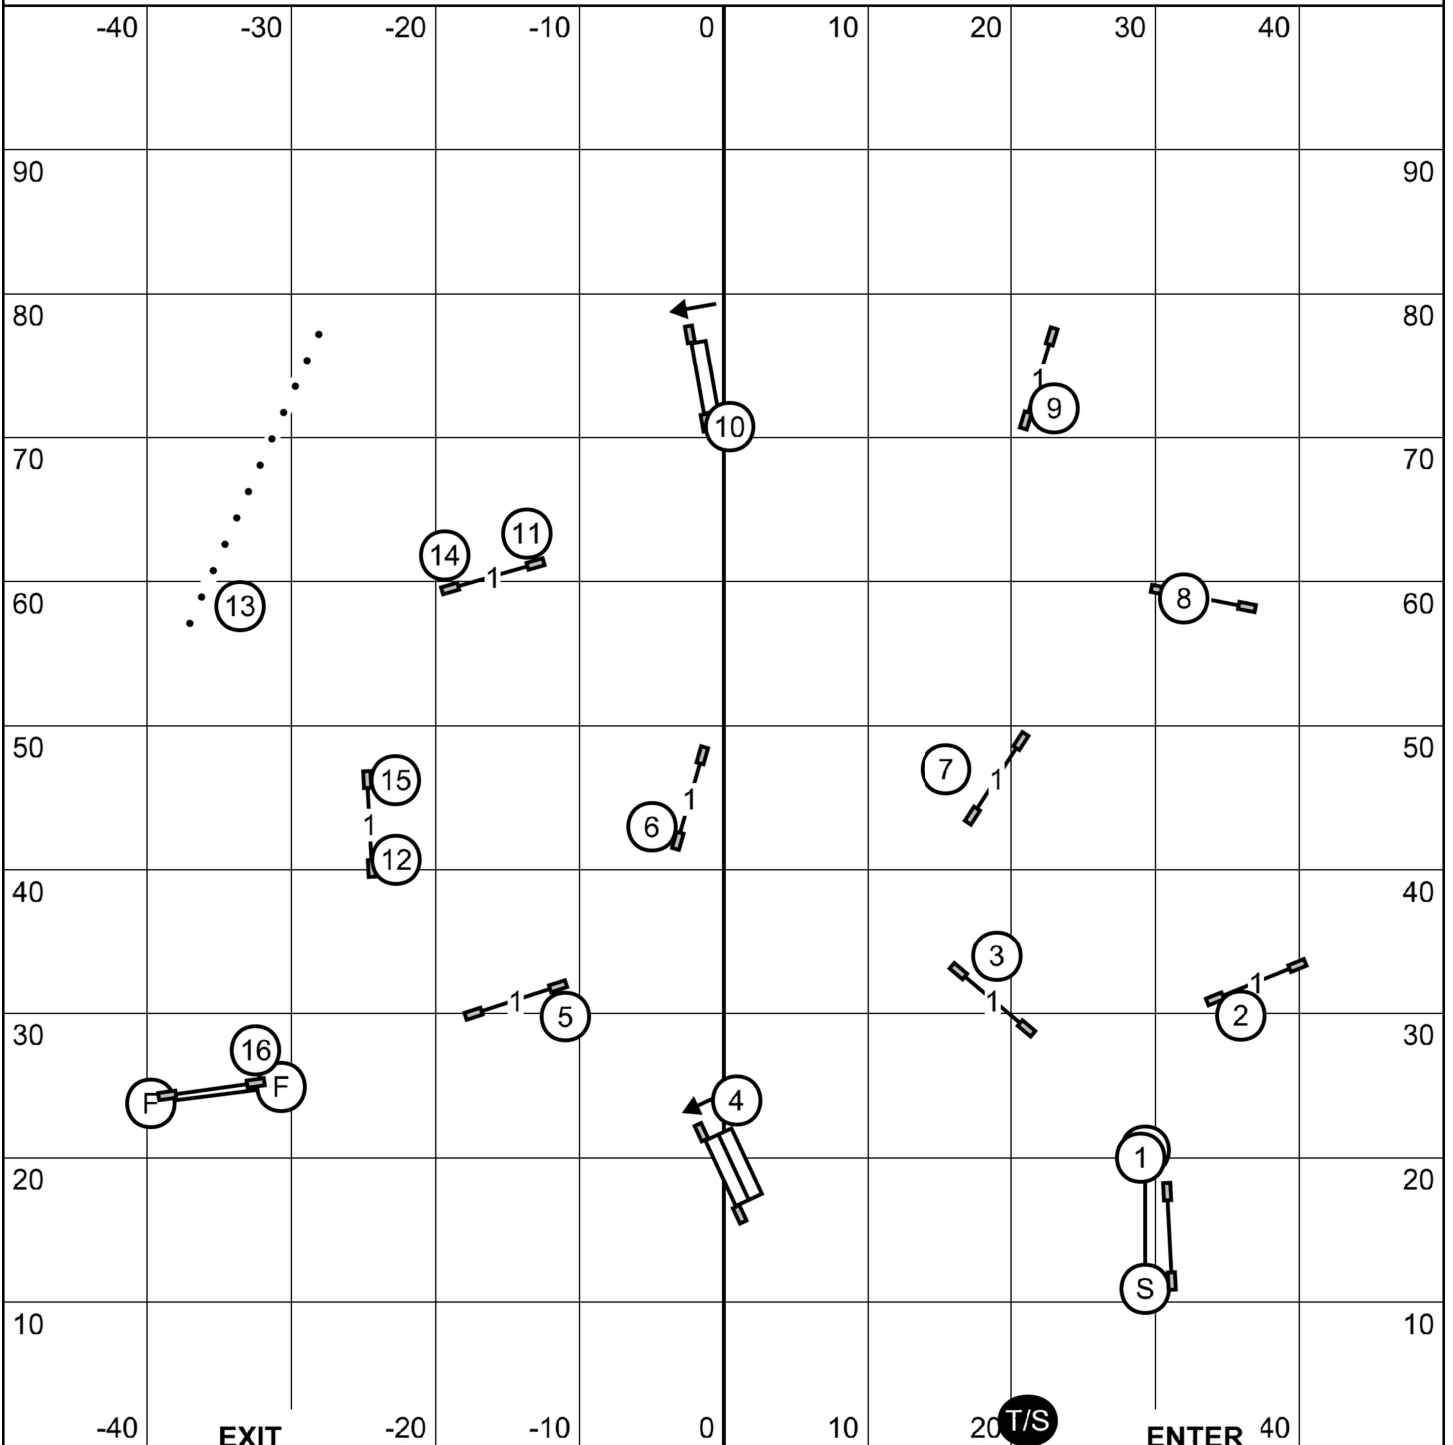

**Master Excellent JWW**

Ring: 100' X 100'  
 Indoors on Sports Turf  
 Judge: Candy Nettles

Please enter when the dog in the ring is at #18

Potomac Valley Belgian Sheep Dog Club  
 Agility Trial - Carroll Indoor Sports Center  
 Westminster, Maryland  
 Sunday, September 17, 2023

**Open JWW**

Ring: 100' X 100'  
 Indoors on Sports Turf  
 Judge: Candy Nettles

Please enter when the dog in the ring is at #14

Potomac Valley Belgian Sheep Dog Club  
 Agility Trial - Carroll Indoor Sports Center  
 Westminster, Maryland  
 Sunday, September 17, 2023