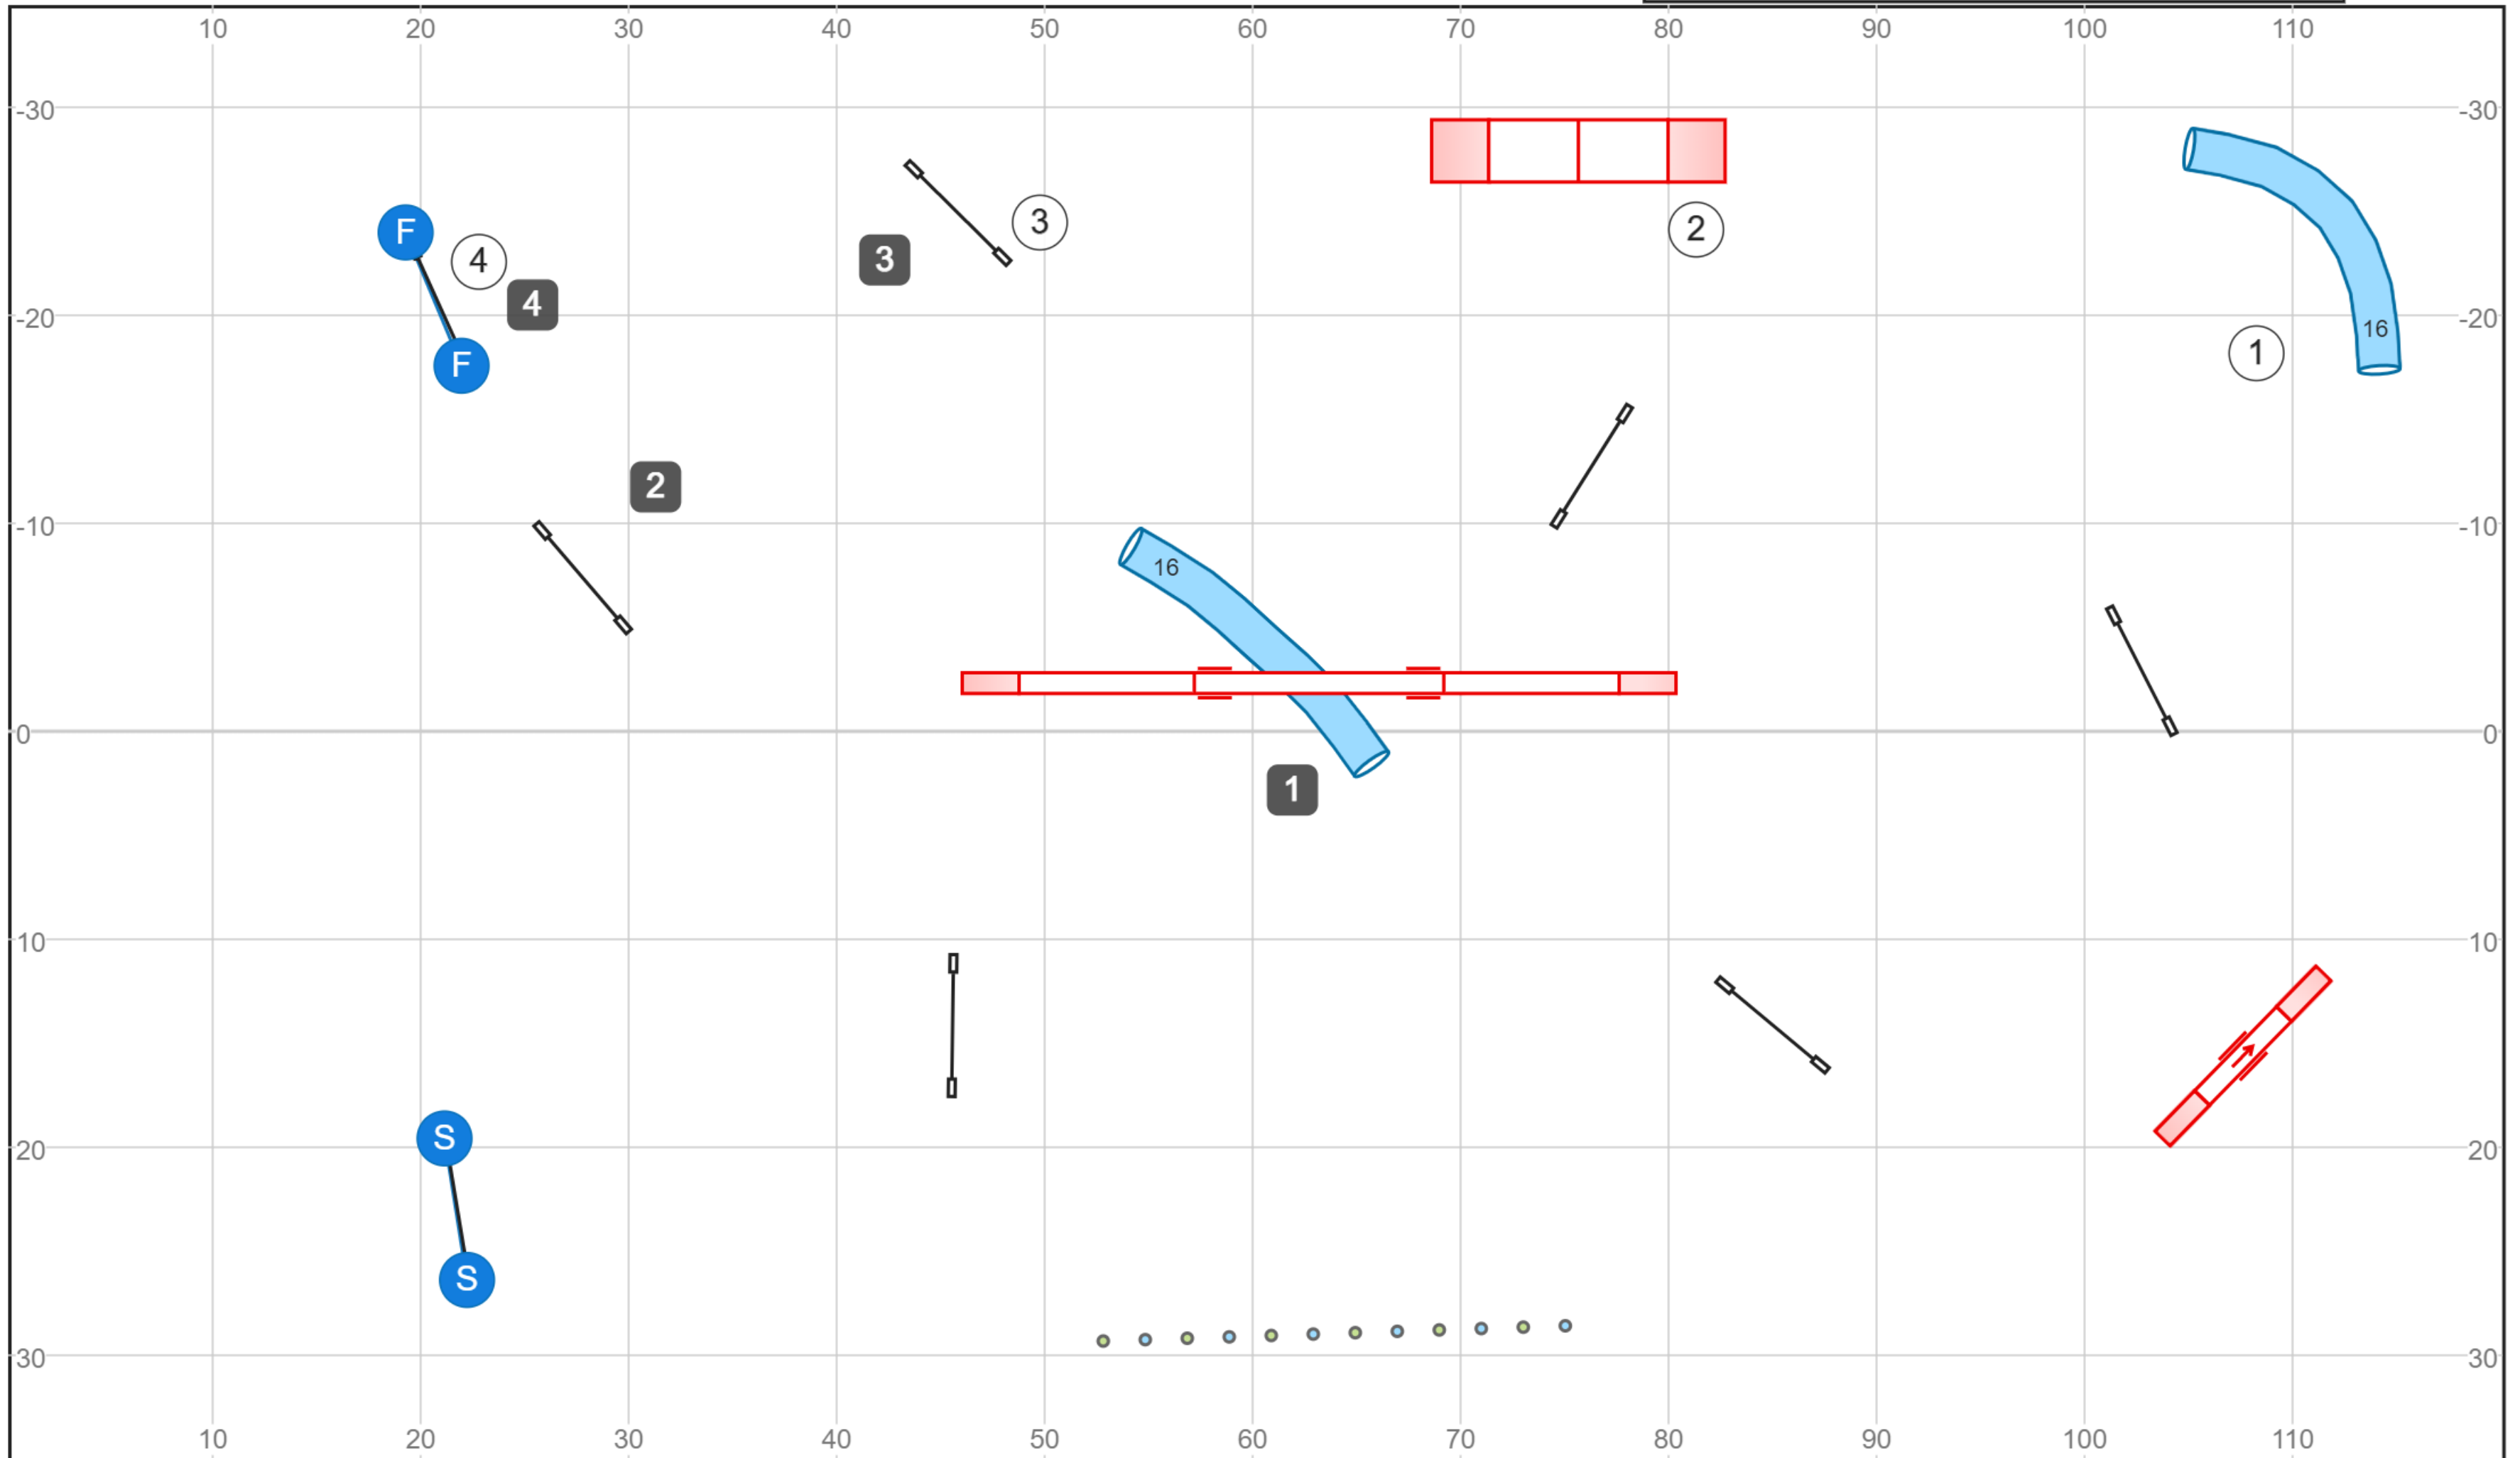

May 27 S/C Gamblers

Course Map is an Approximation Only

Senior/Champion Gamblers
Just Jump It UKI
Katie Briggs
05/27/2023

Black Squares:10 points
White Circles:15 points
Opening time:30 seconds
Closing time:12 seconds

No back to back contacts
No more than 2 closing obstacles in flow in the opening

May 27 B/N Gamblers

Course Map is an Approximation Only

Beginner/Novice Gamblers
Just Jump It UKI
Katie Briggs
05/27/2023

Black Squares:10 points
White Circles:15 points
Opening time:30 seconds
Closing time:12 seconds

No back to back contacts
No more than 2 closing obstacles in flow in the opening

May 27 MS Agility

Course Map is an Approximation Only

Masters Series Agility
Just Jump It UKI
Katie Briggs
05/27/2023

May 27 MS Jumping