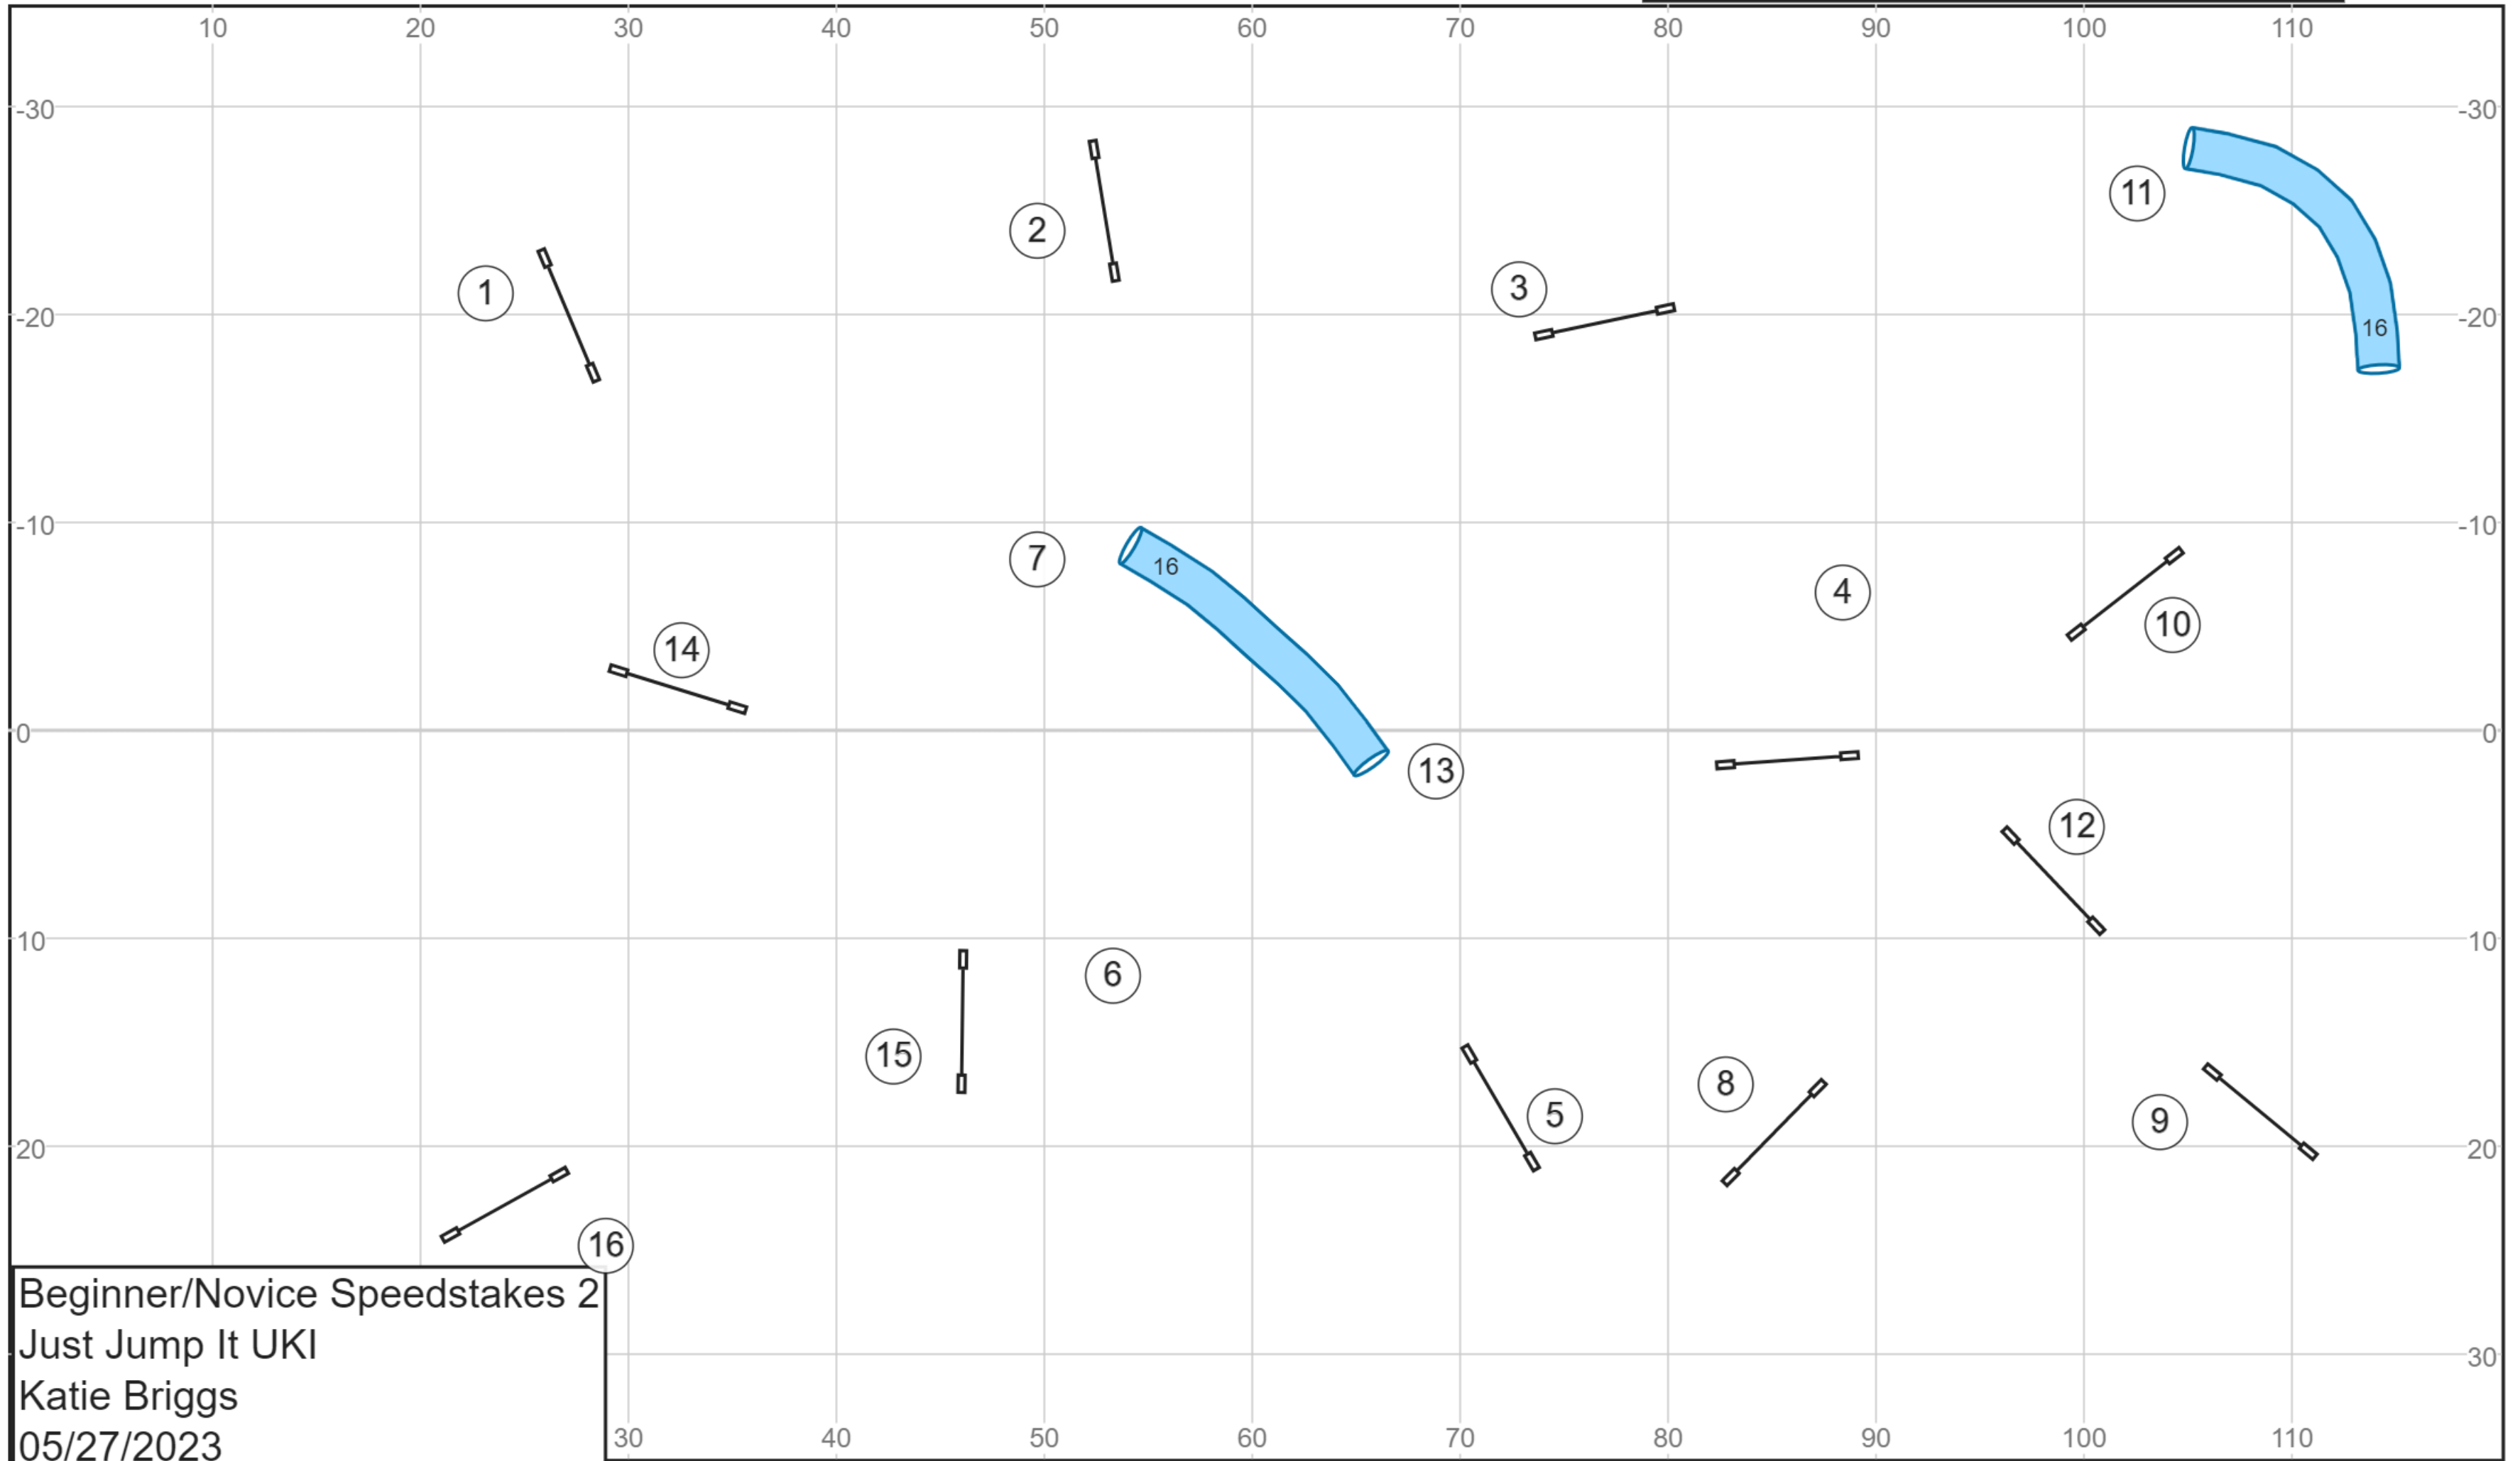

May 27 B/N Speedstakes 2

Course Map is an Approximation Only

Beginner/Novice Speedstakes 2
Just Jump It UKI
Katie Briggs
05/27/2023