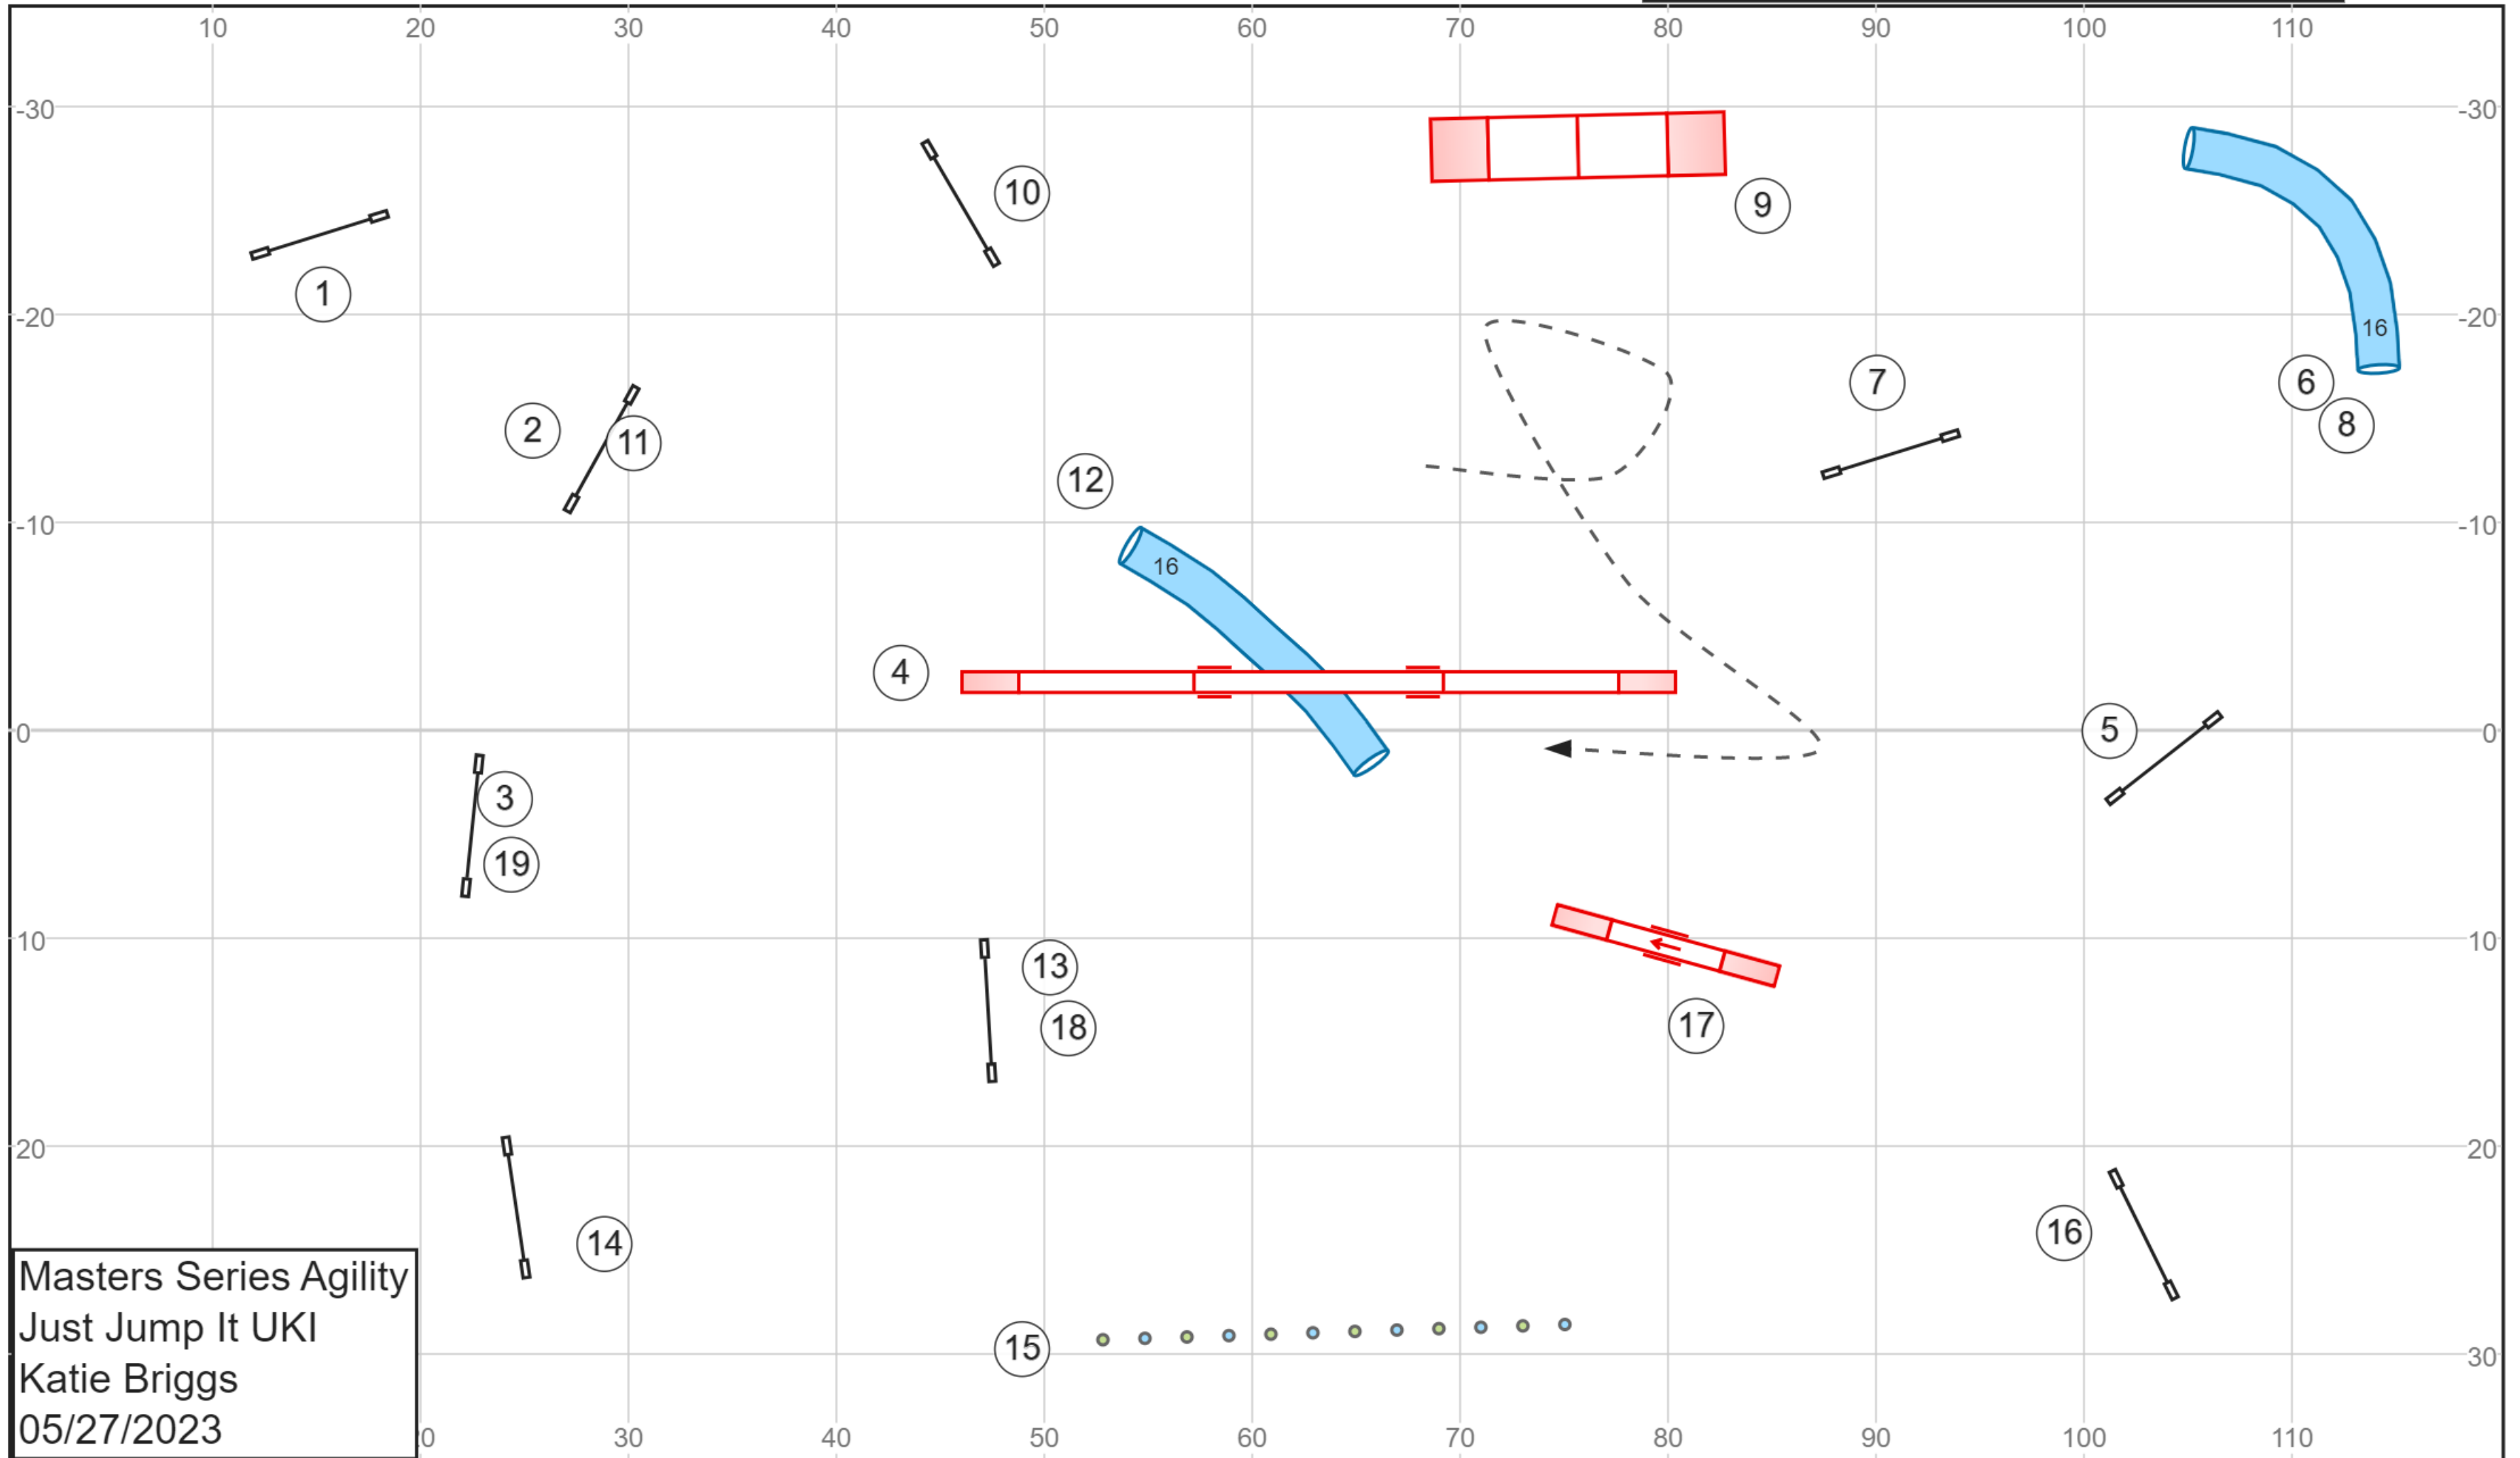

May 27 S/C Gamblers

Course Map is an Approximation Only

Senior/Champion Gamblers
Just Jump It UKI
Katie Briggs
05/27/2023

Black Squares:10 points
White Circles:15 points
Opening time:30 seconds
Closing time:12 seconds

No back to back contacts
No more than 2 closing obstacles in flow in the opening

May 27 B/N Gamblers

Course Map is an Approximation Only

Beginner/Novice Gamblers
Just Jump It UKI
Katie Briggs
05/27/2023

Black Squares:10 points
White Circles:15 points
Opening time:30 seconds
Closing time:12 seconds

No back to back contacts
No more than 2 closing obstacles in flow in the opening

May 27 MS Agility

Course Map is an Approximation Only

Masters Series Agility
Just Jump It UKI
Katie Briggs
05/27/2023

May 27 MS Jumping