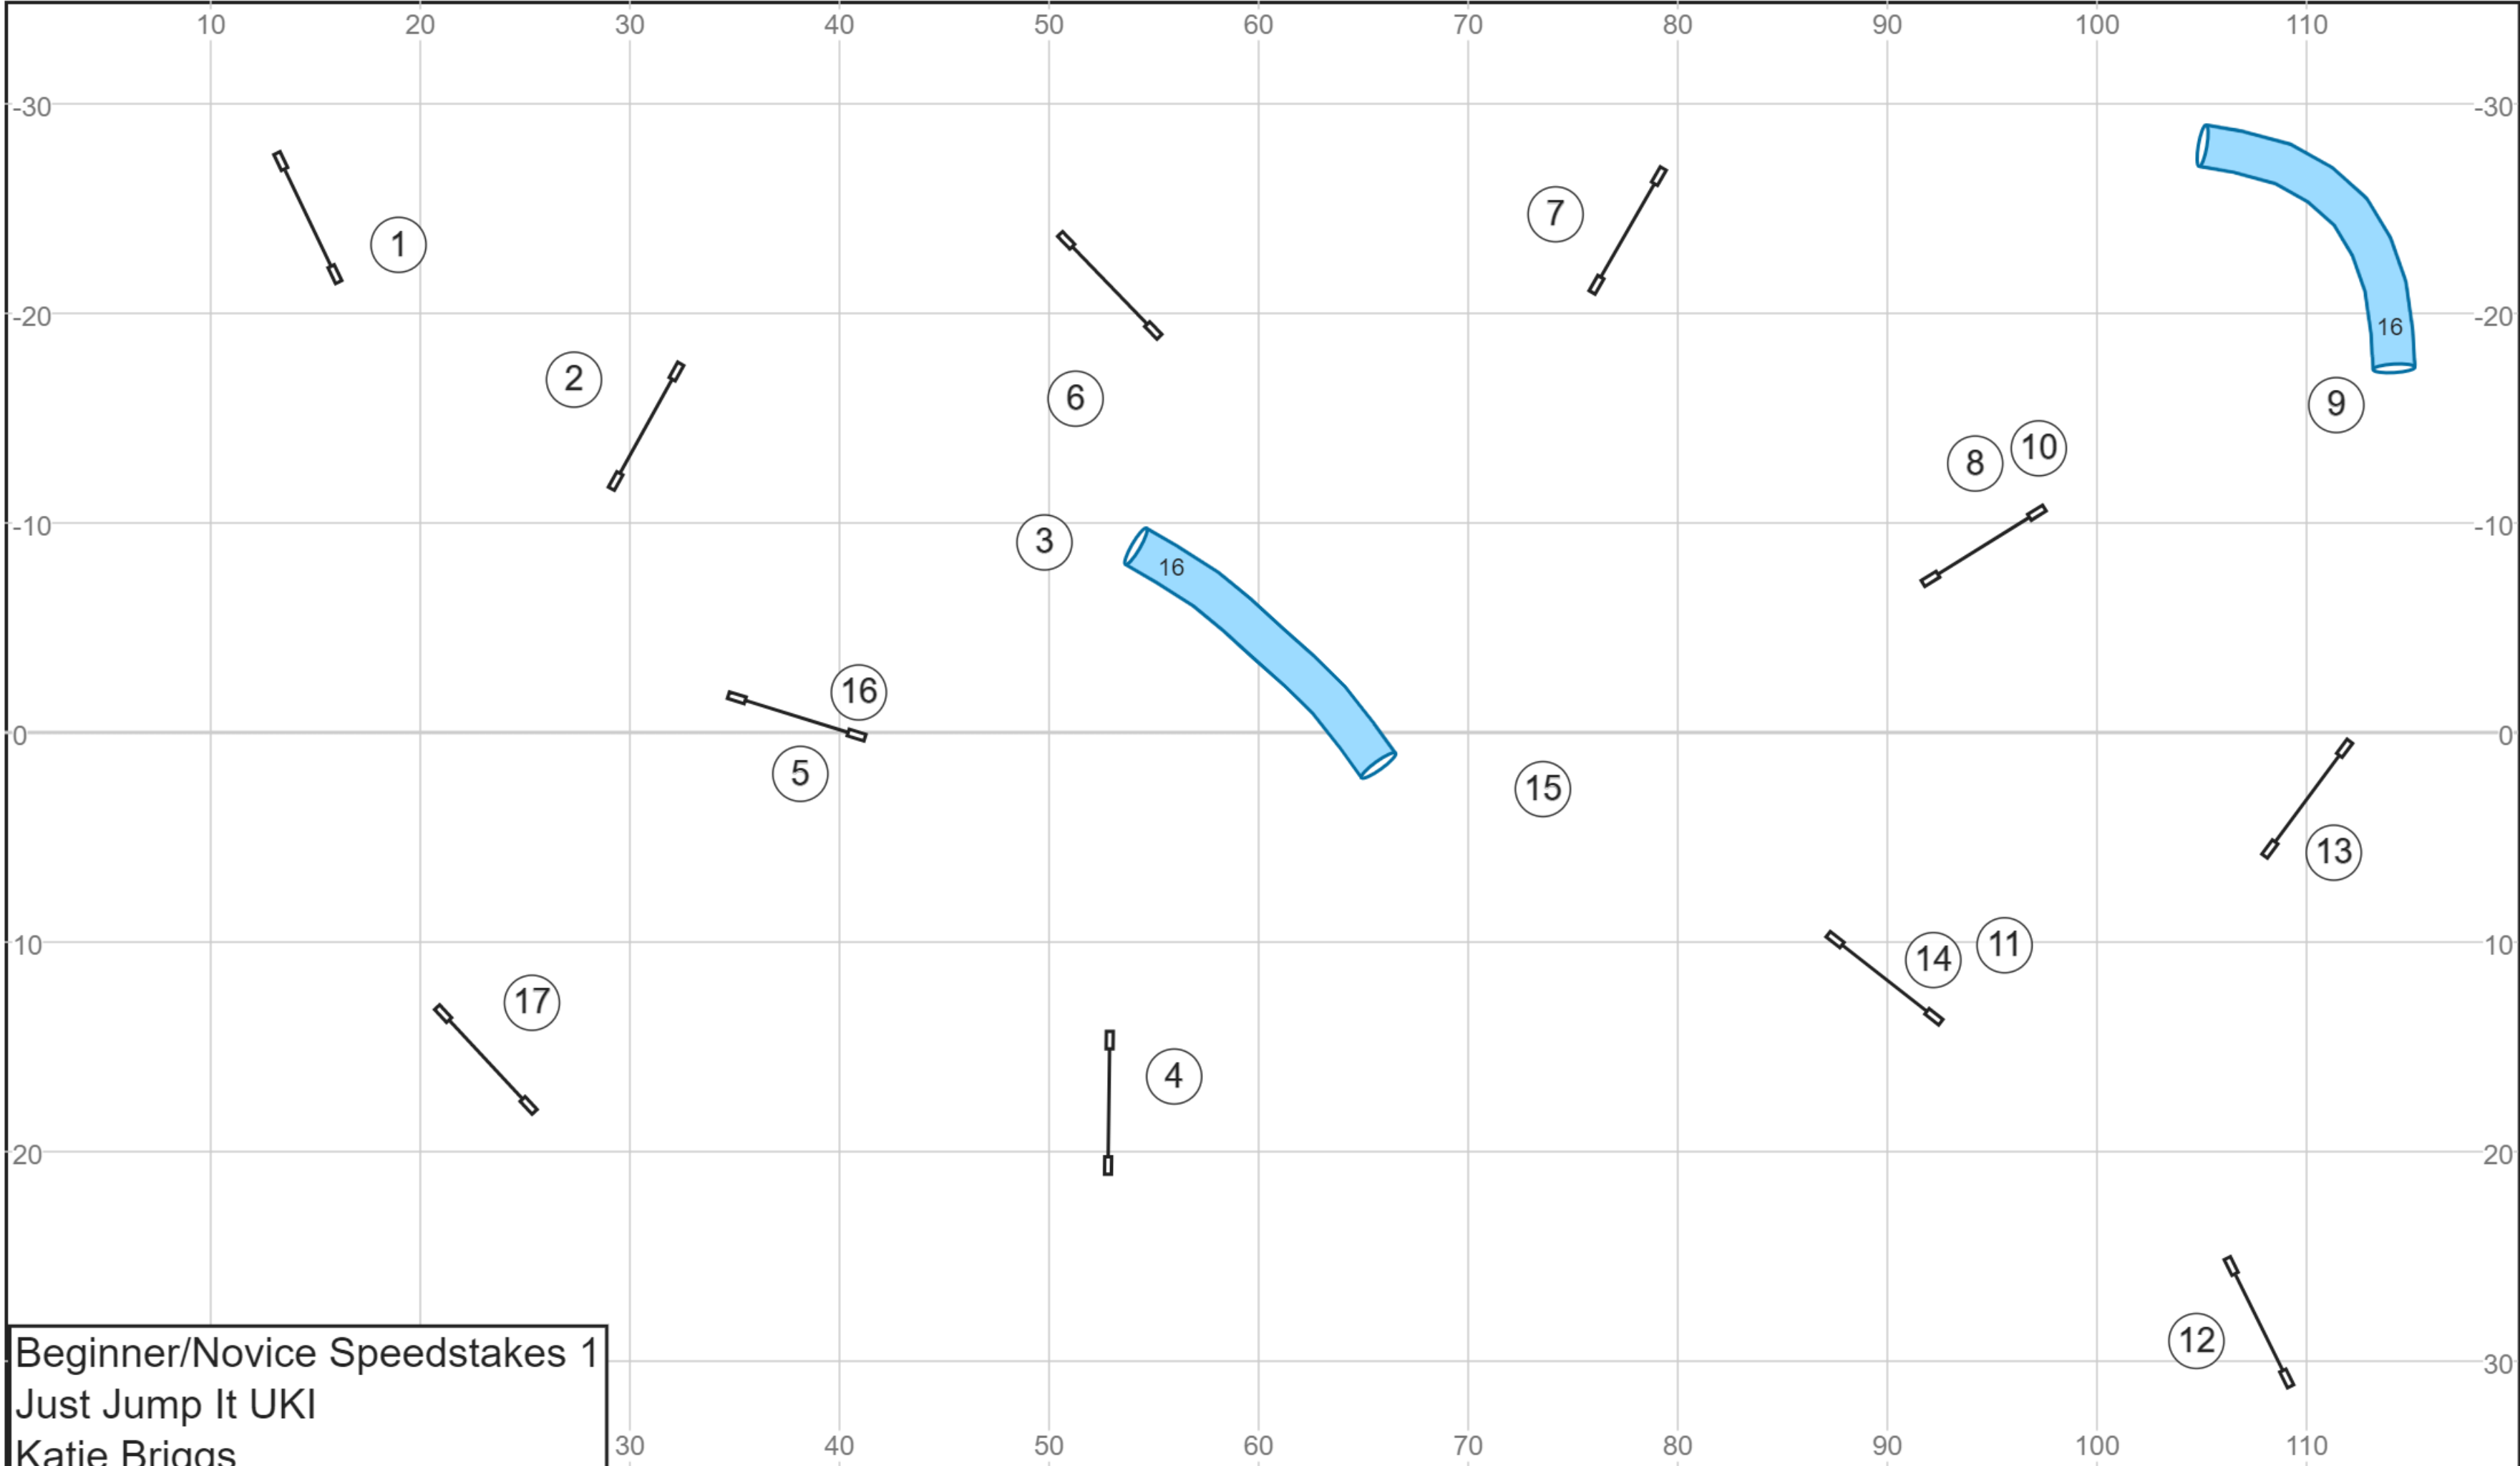

May 27 B/N Speedstakes 1

Course Map is an Approximation Only

Beginner/Novice Speedstakes 1
Just Jump It UKI
Katie Briggs
05/27/2023