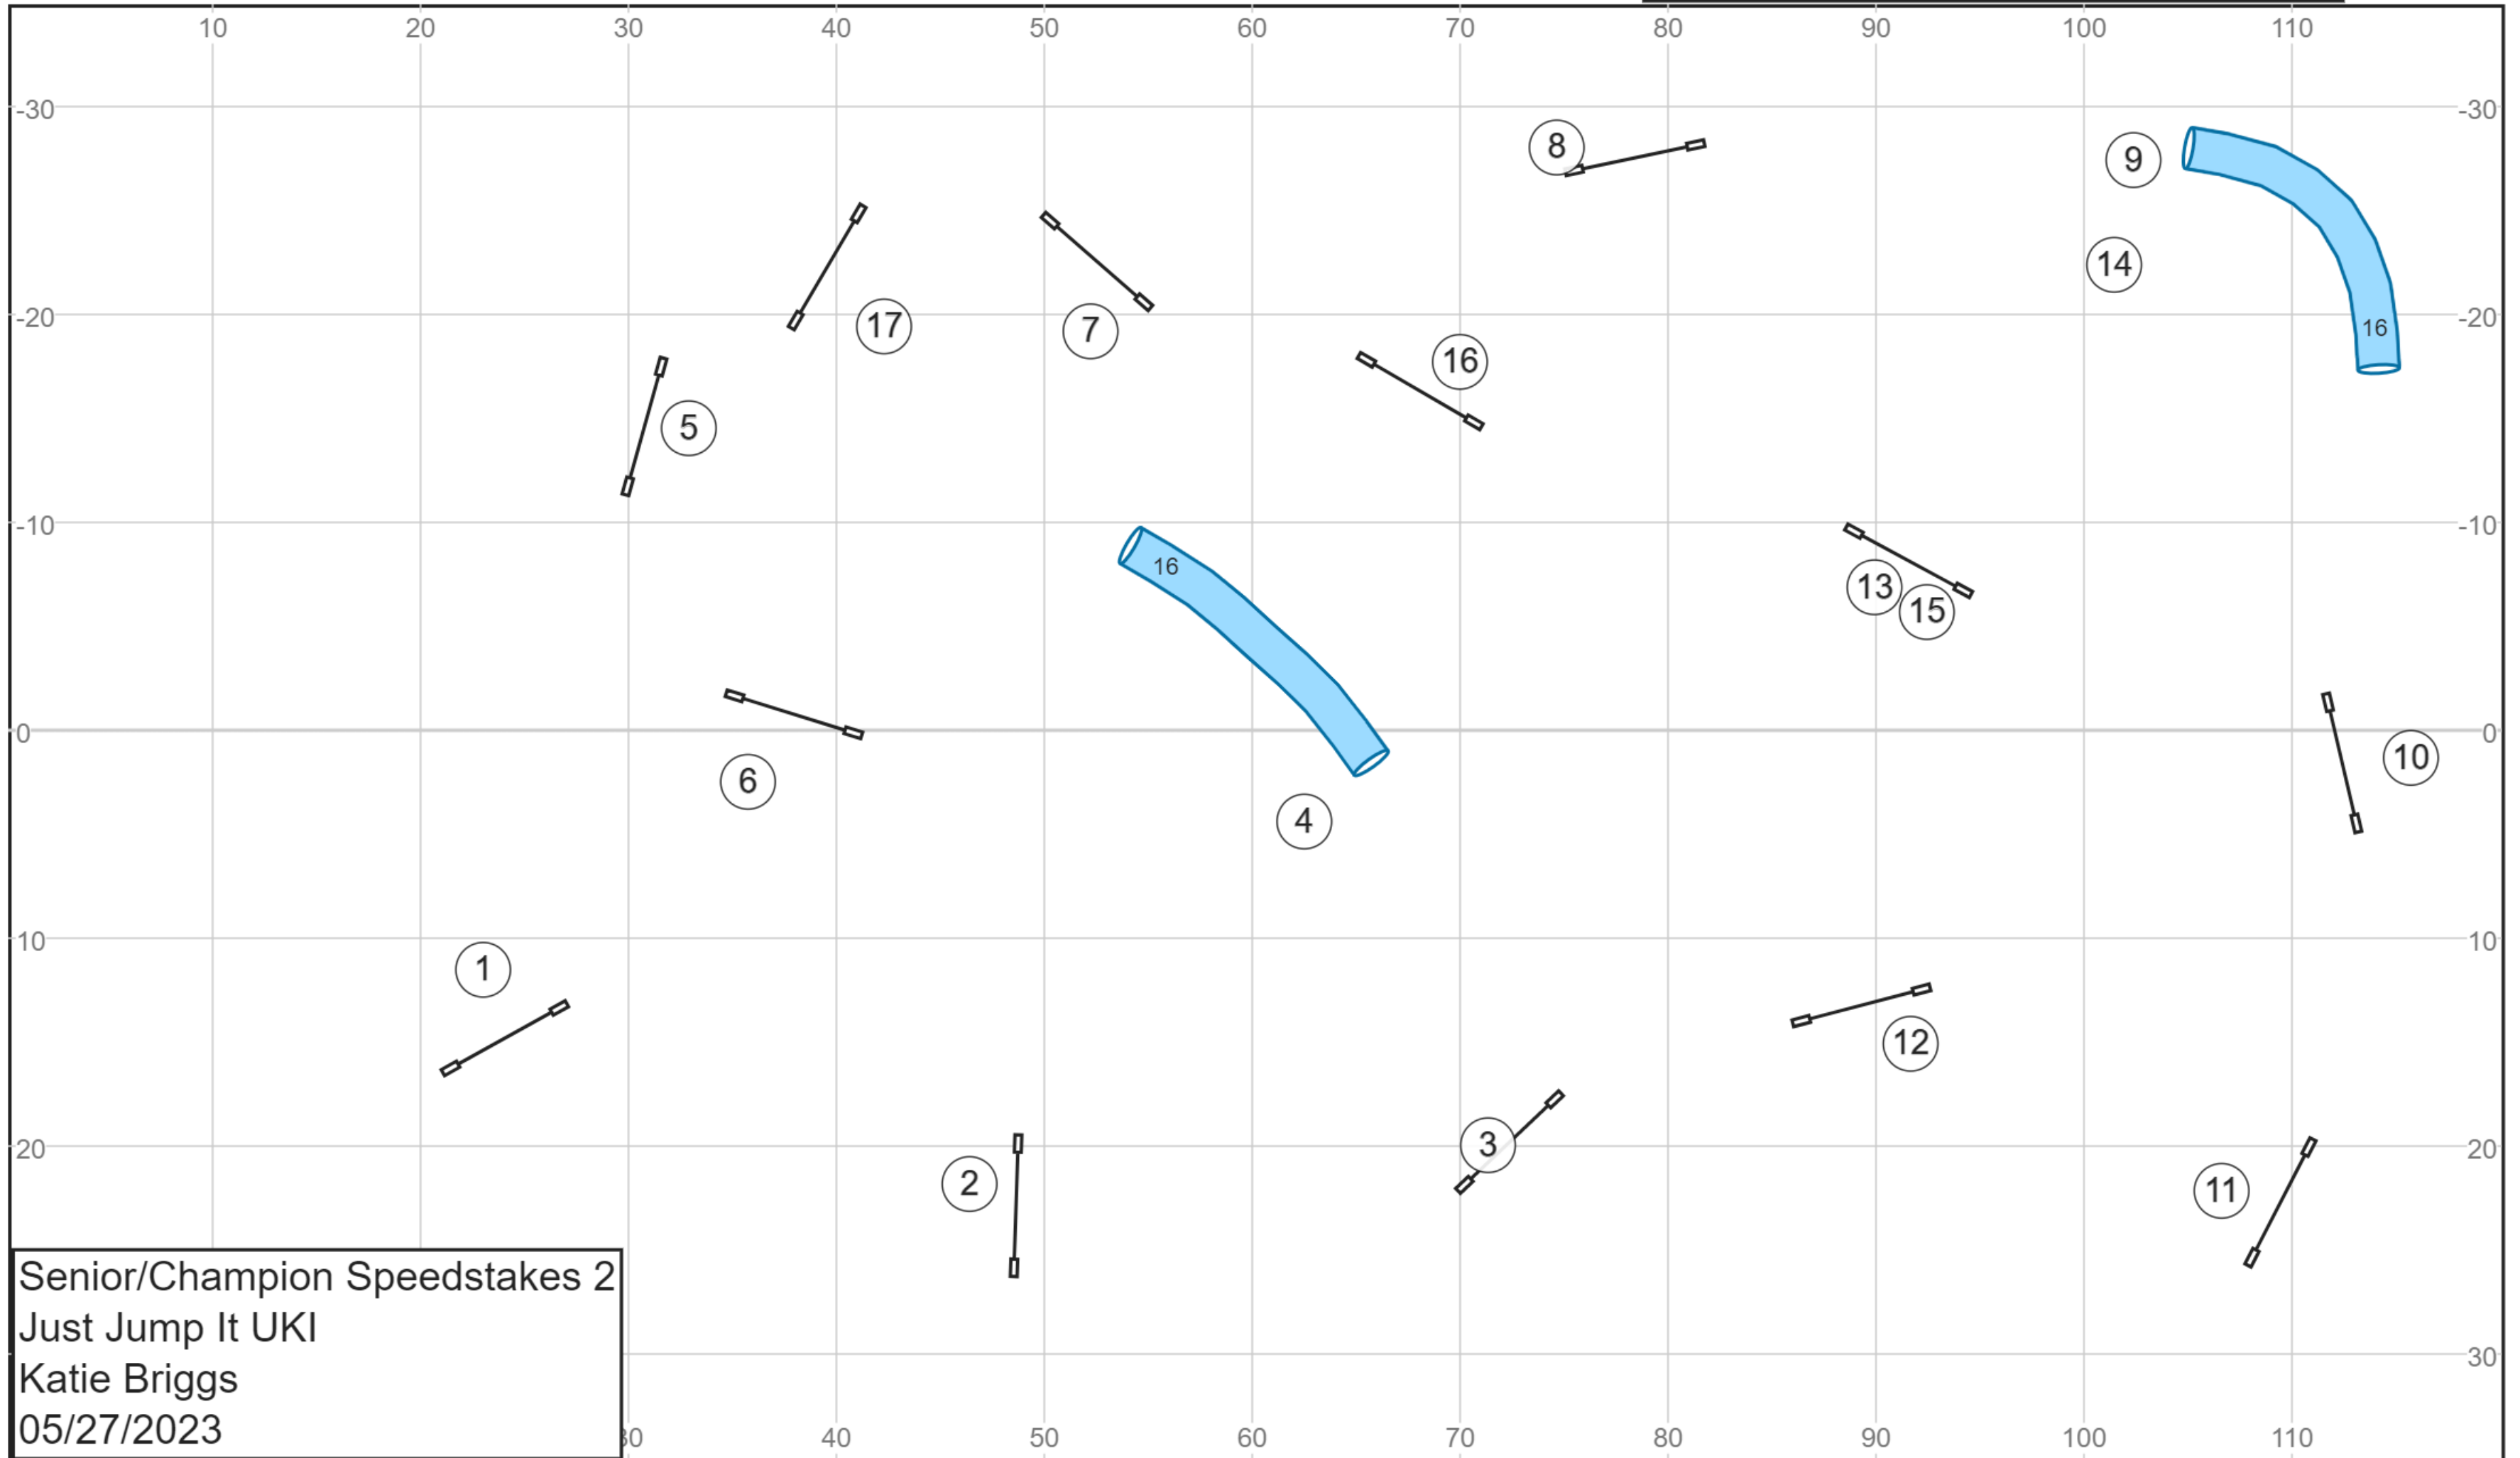

No back to back contacts
No more than 2 closing obstacles in flow in the opening

May 27 B/N Gamblers

Course Map is an Approximation Only

Beginner/Novice Gamblers
Just Jump It UKI
Katie Briggs
05/27/2023

Black Squares:10 points
White Circles:15 points
Opening time:30 seconds
Closing time:12 seconds

No back to back contacts
No more than 2 closing obstacles in flow in the opening

May 27 MS Agility

Course Map is an Approximation Only

Masters Series Agility
Just Jump It UKI
Katie Briggs
05/27/2023

May 27 MS Jumping

May 27 B/N Speedstakes 1

Course Map is an Approximation Only

Beginner/Novice Speedstakes 1
Just Jump It UKI
Katie Briggs
05/27/2023

May 27 S/C Speedstakes 2

Course Map is an Approximation Only

Senior/Champion Speedstakes 2
Just Jump It UKI
Katie Briggs
05/27/2023