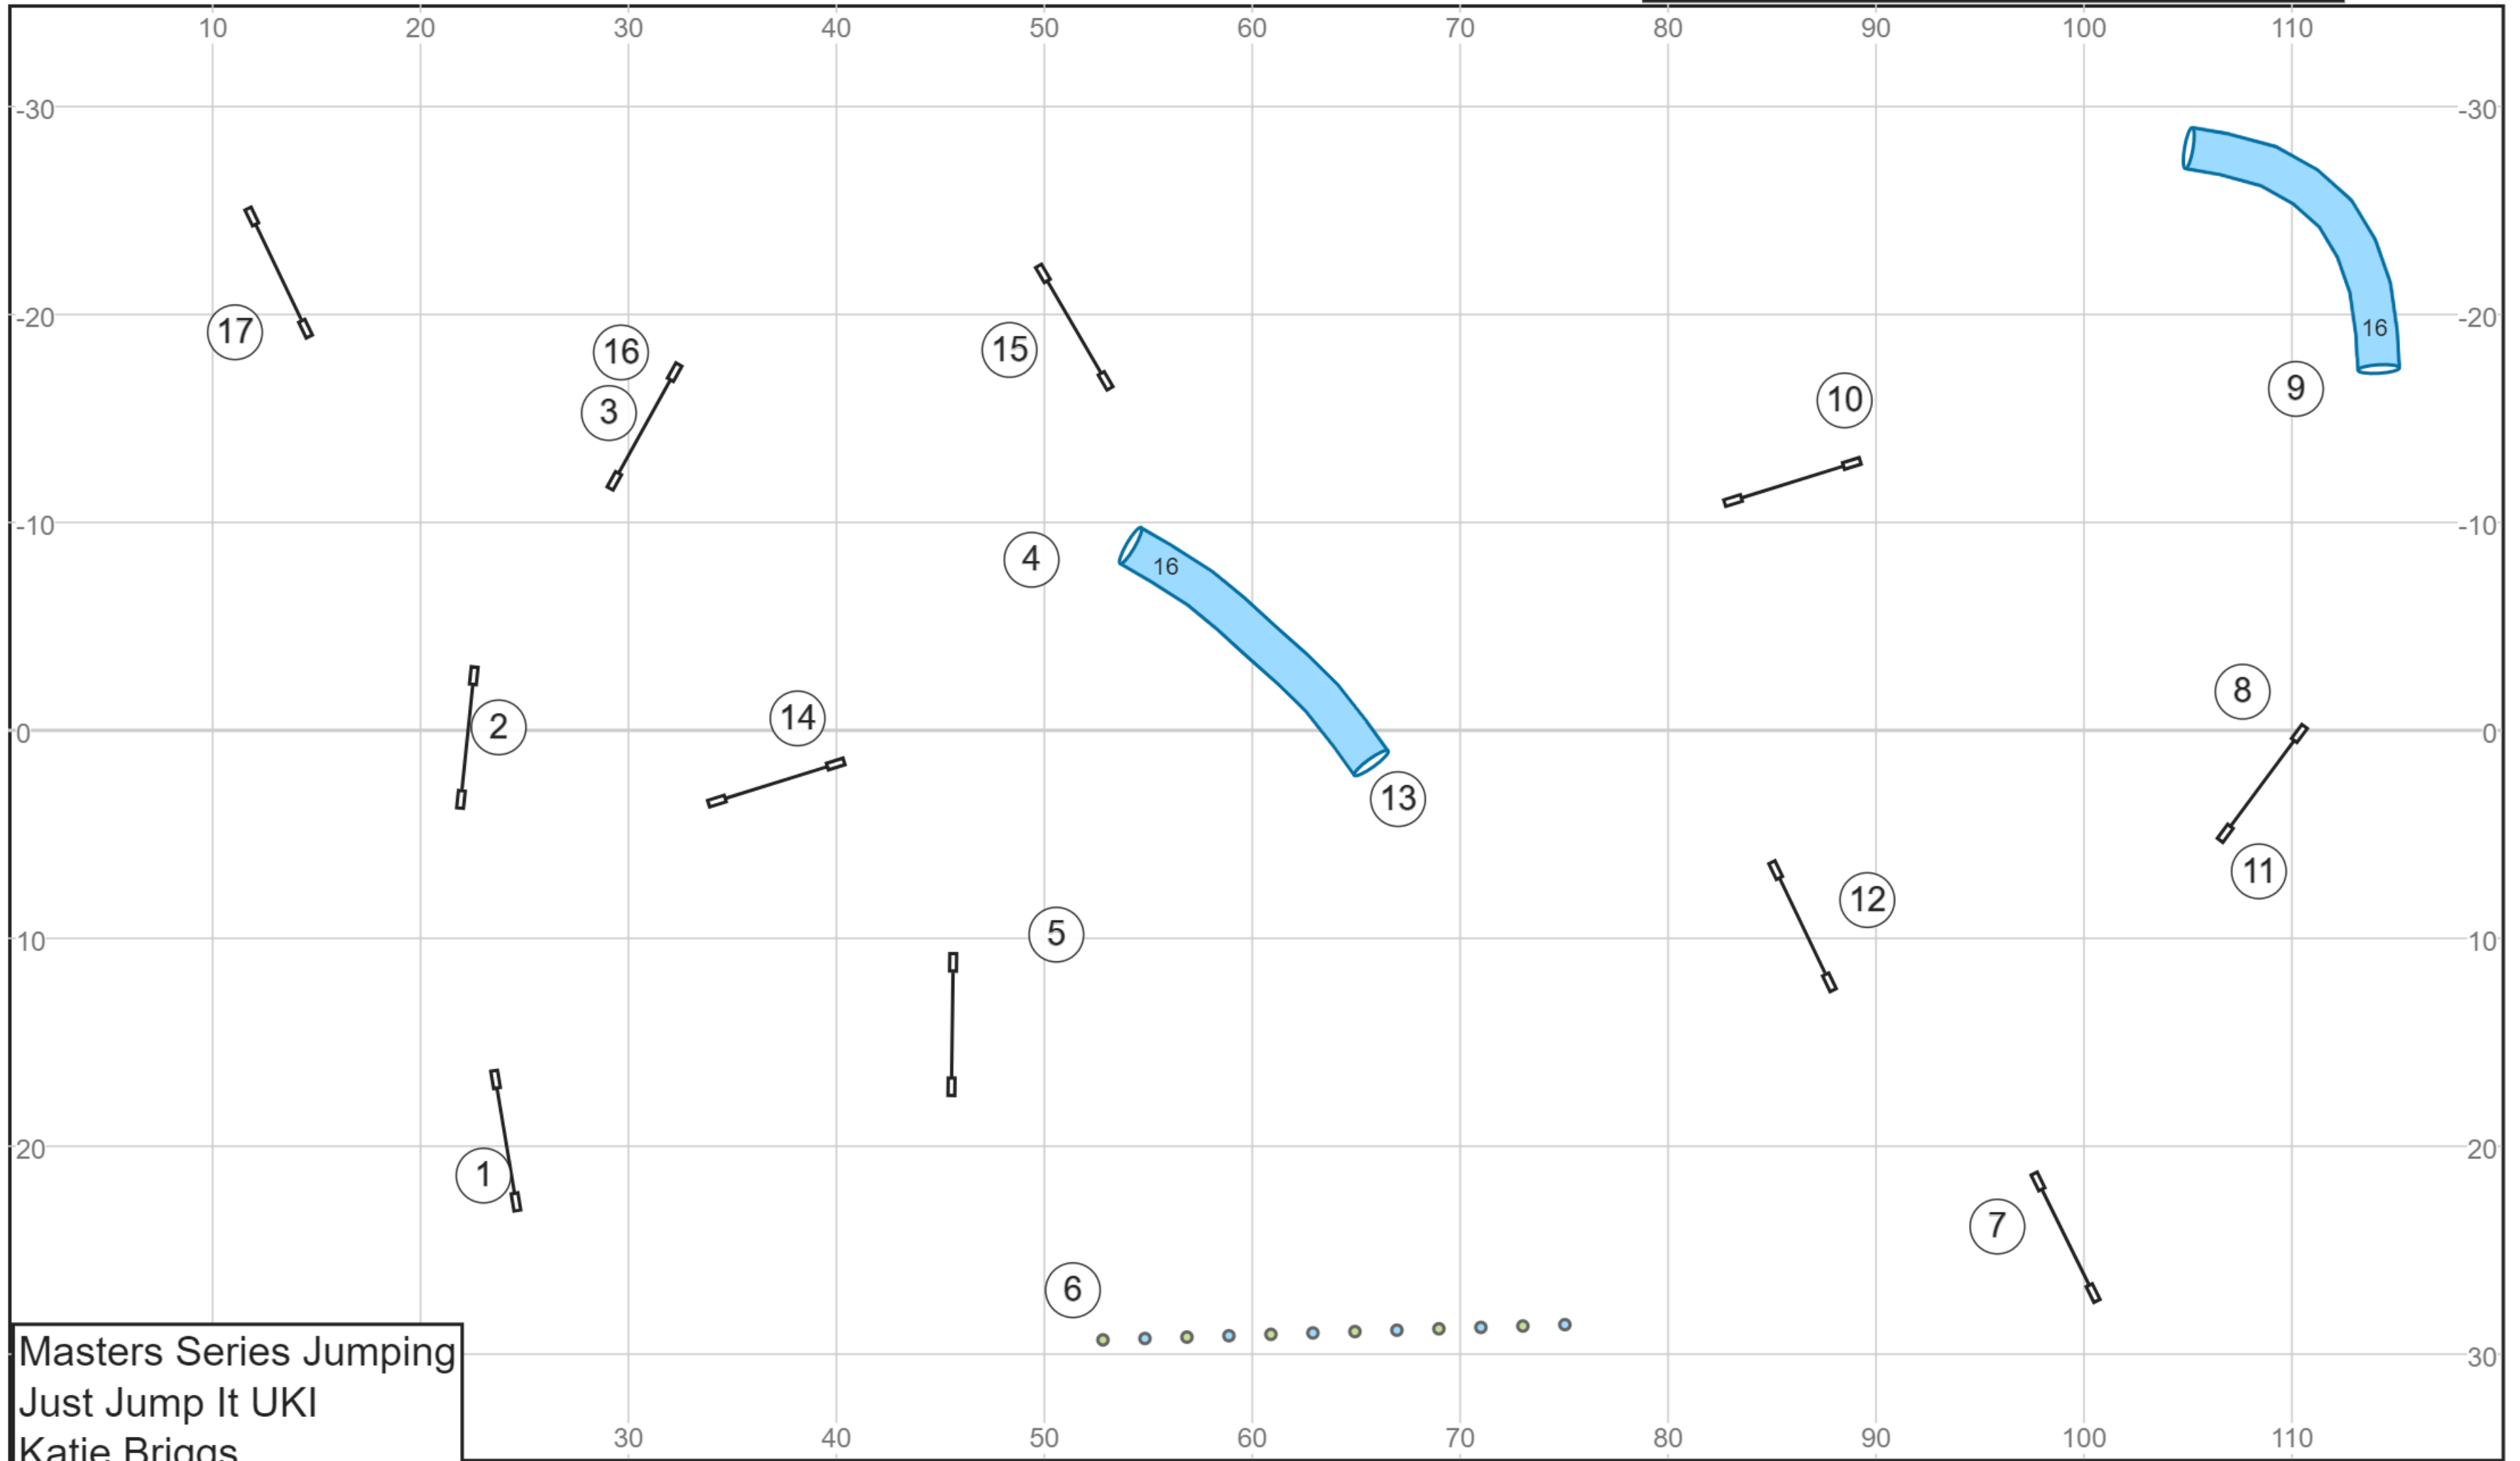

May 27 MS Jumping

Course Map is an Approximation Only

Masters Series Jumping
Just Jump It UKI
Katie Briggs
05/27/2023