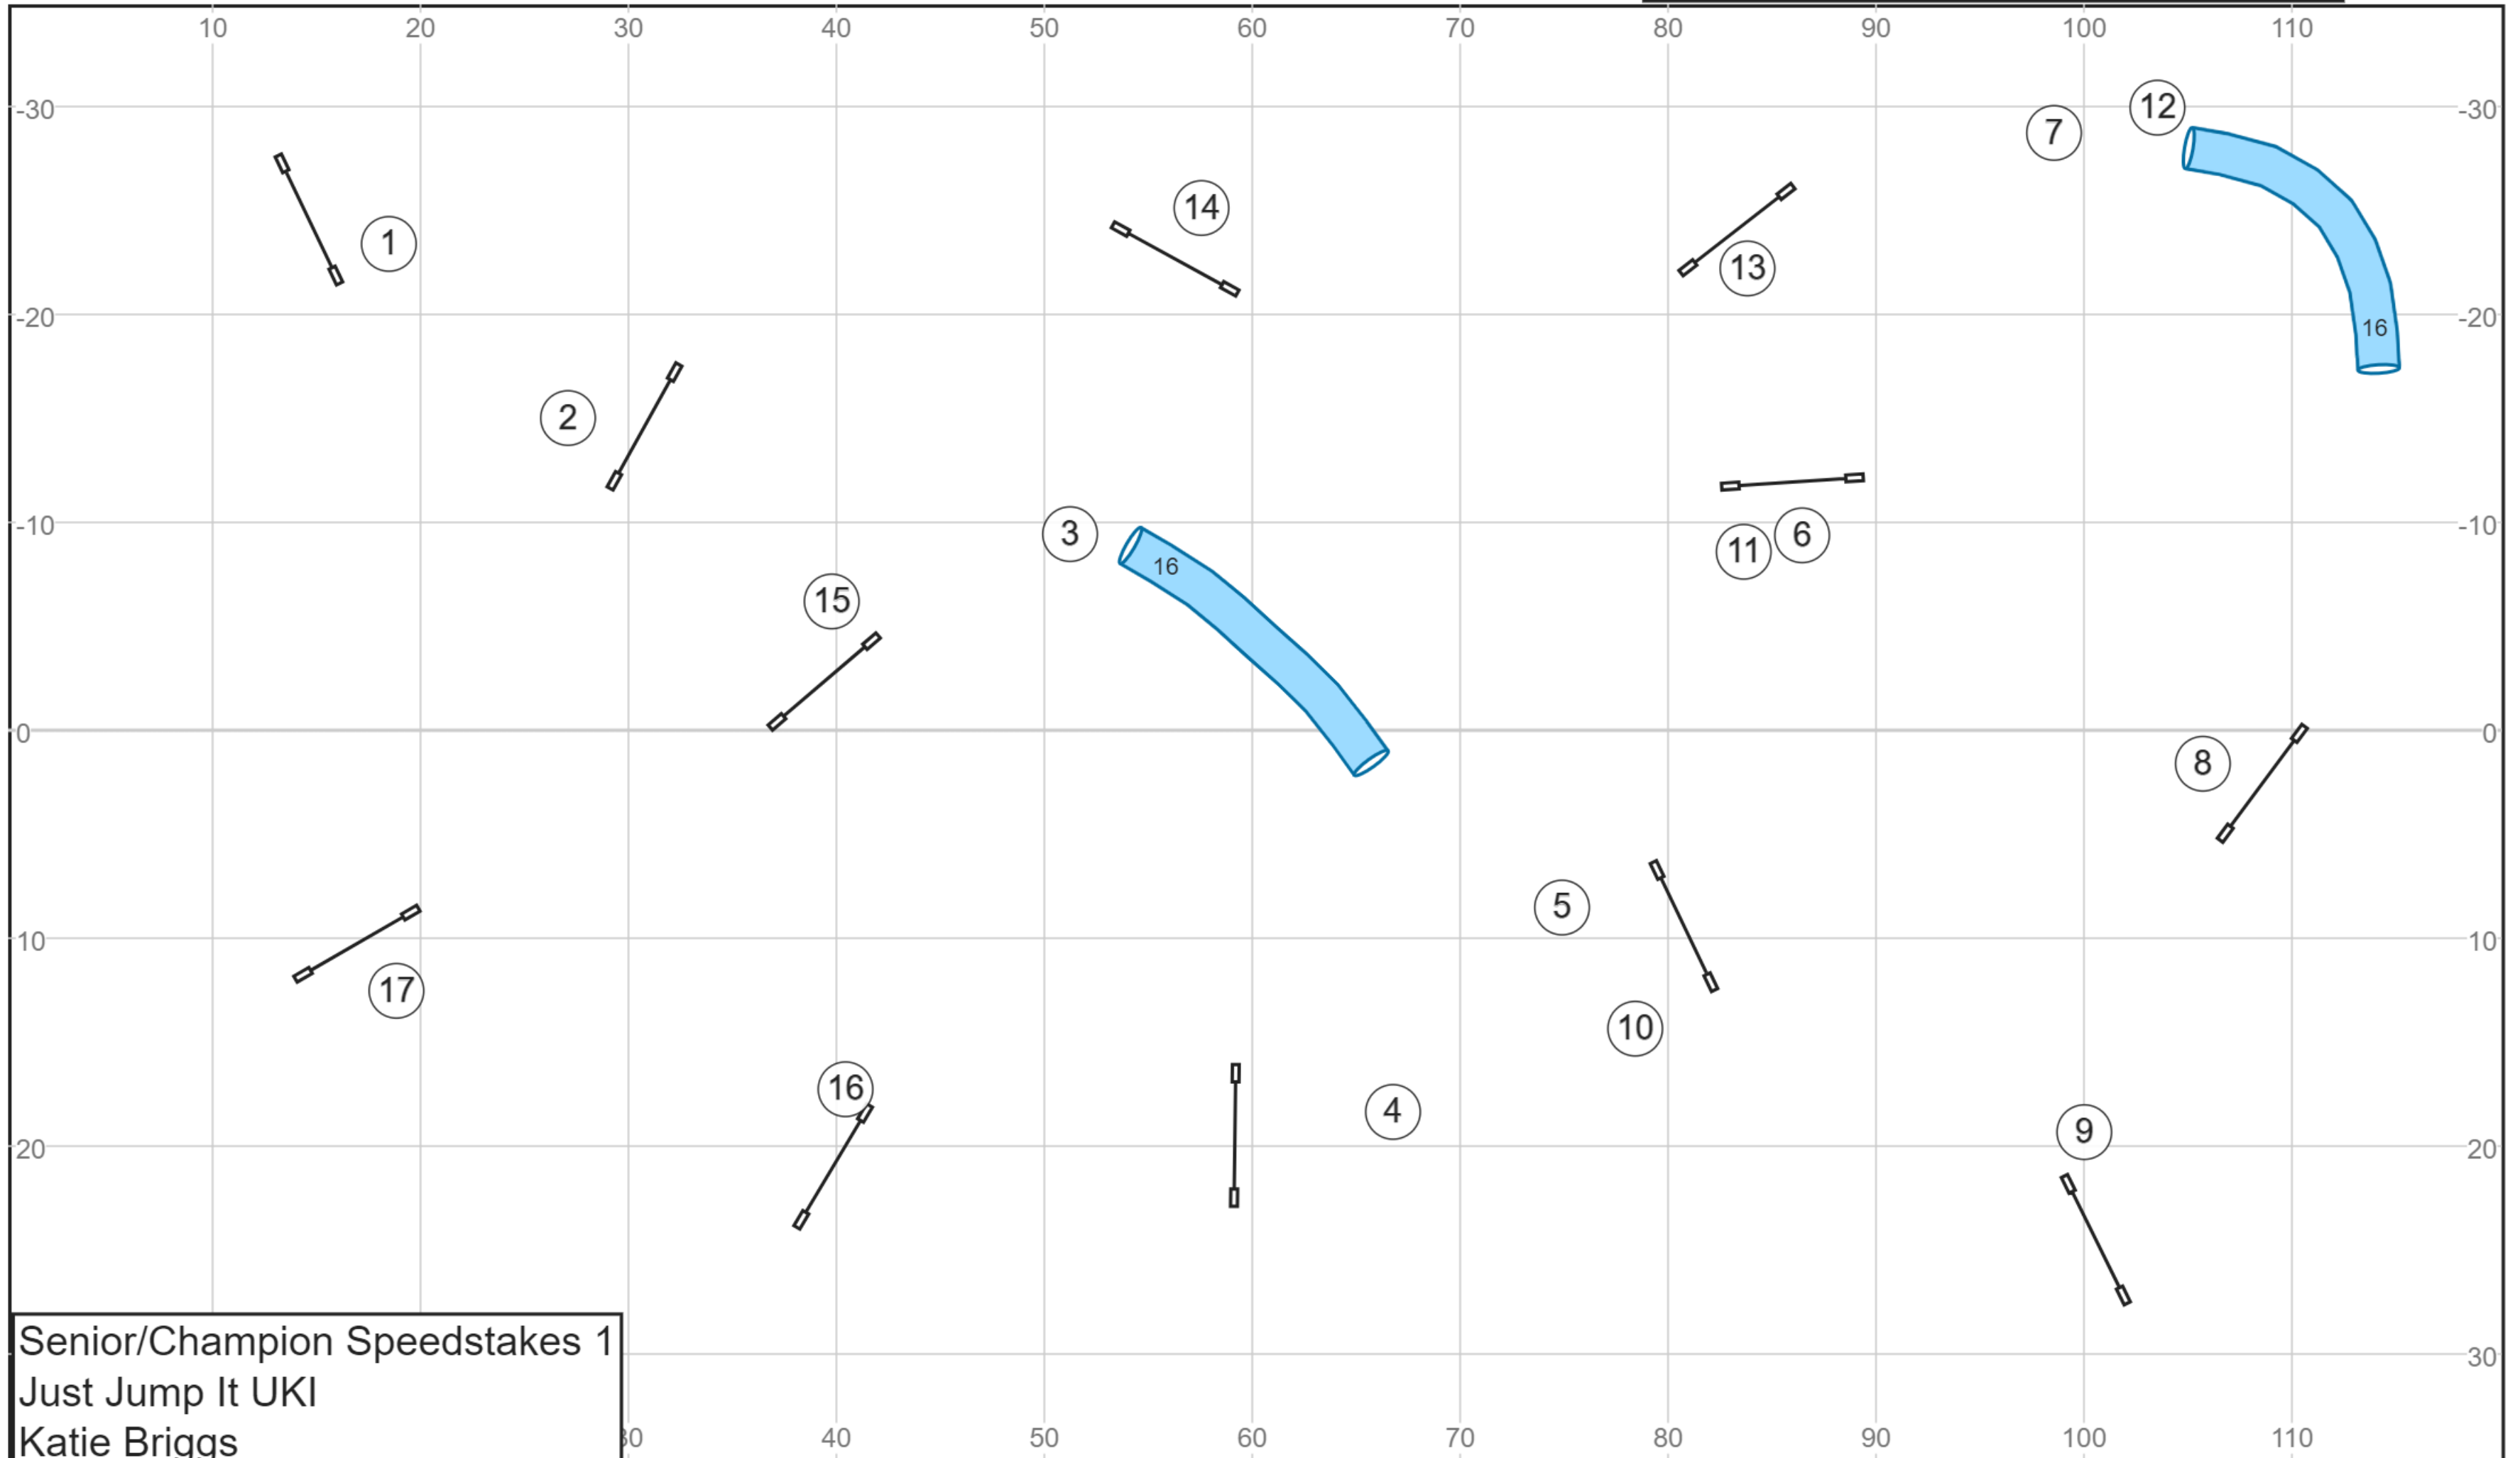

May 27 S/C Speedstakes 1

Course Map is an Approximation Only

Senior/Champion Speedstakes 1
Just Jump It UKI
Katie Briggs
05/27/2023