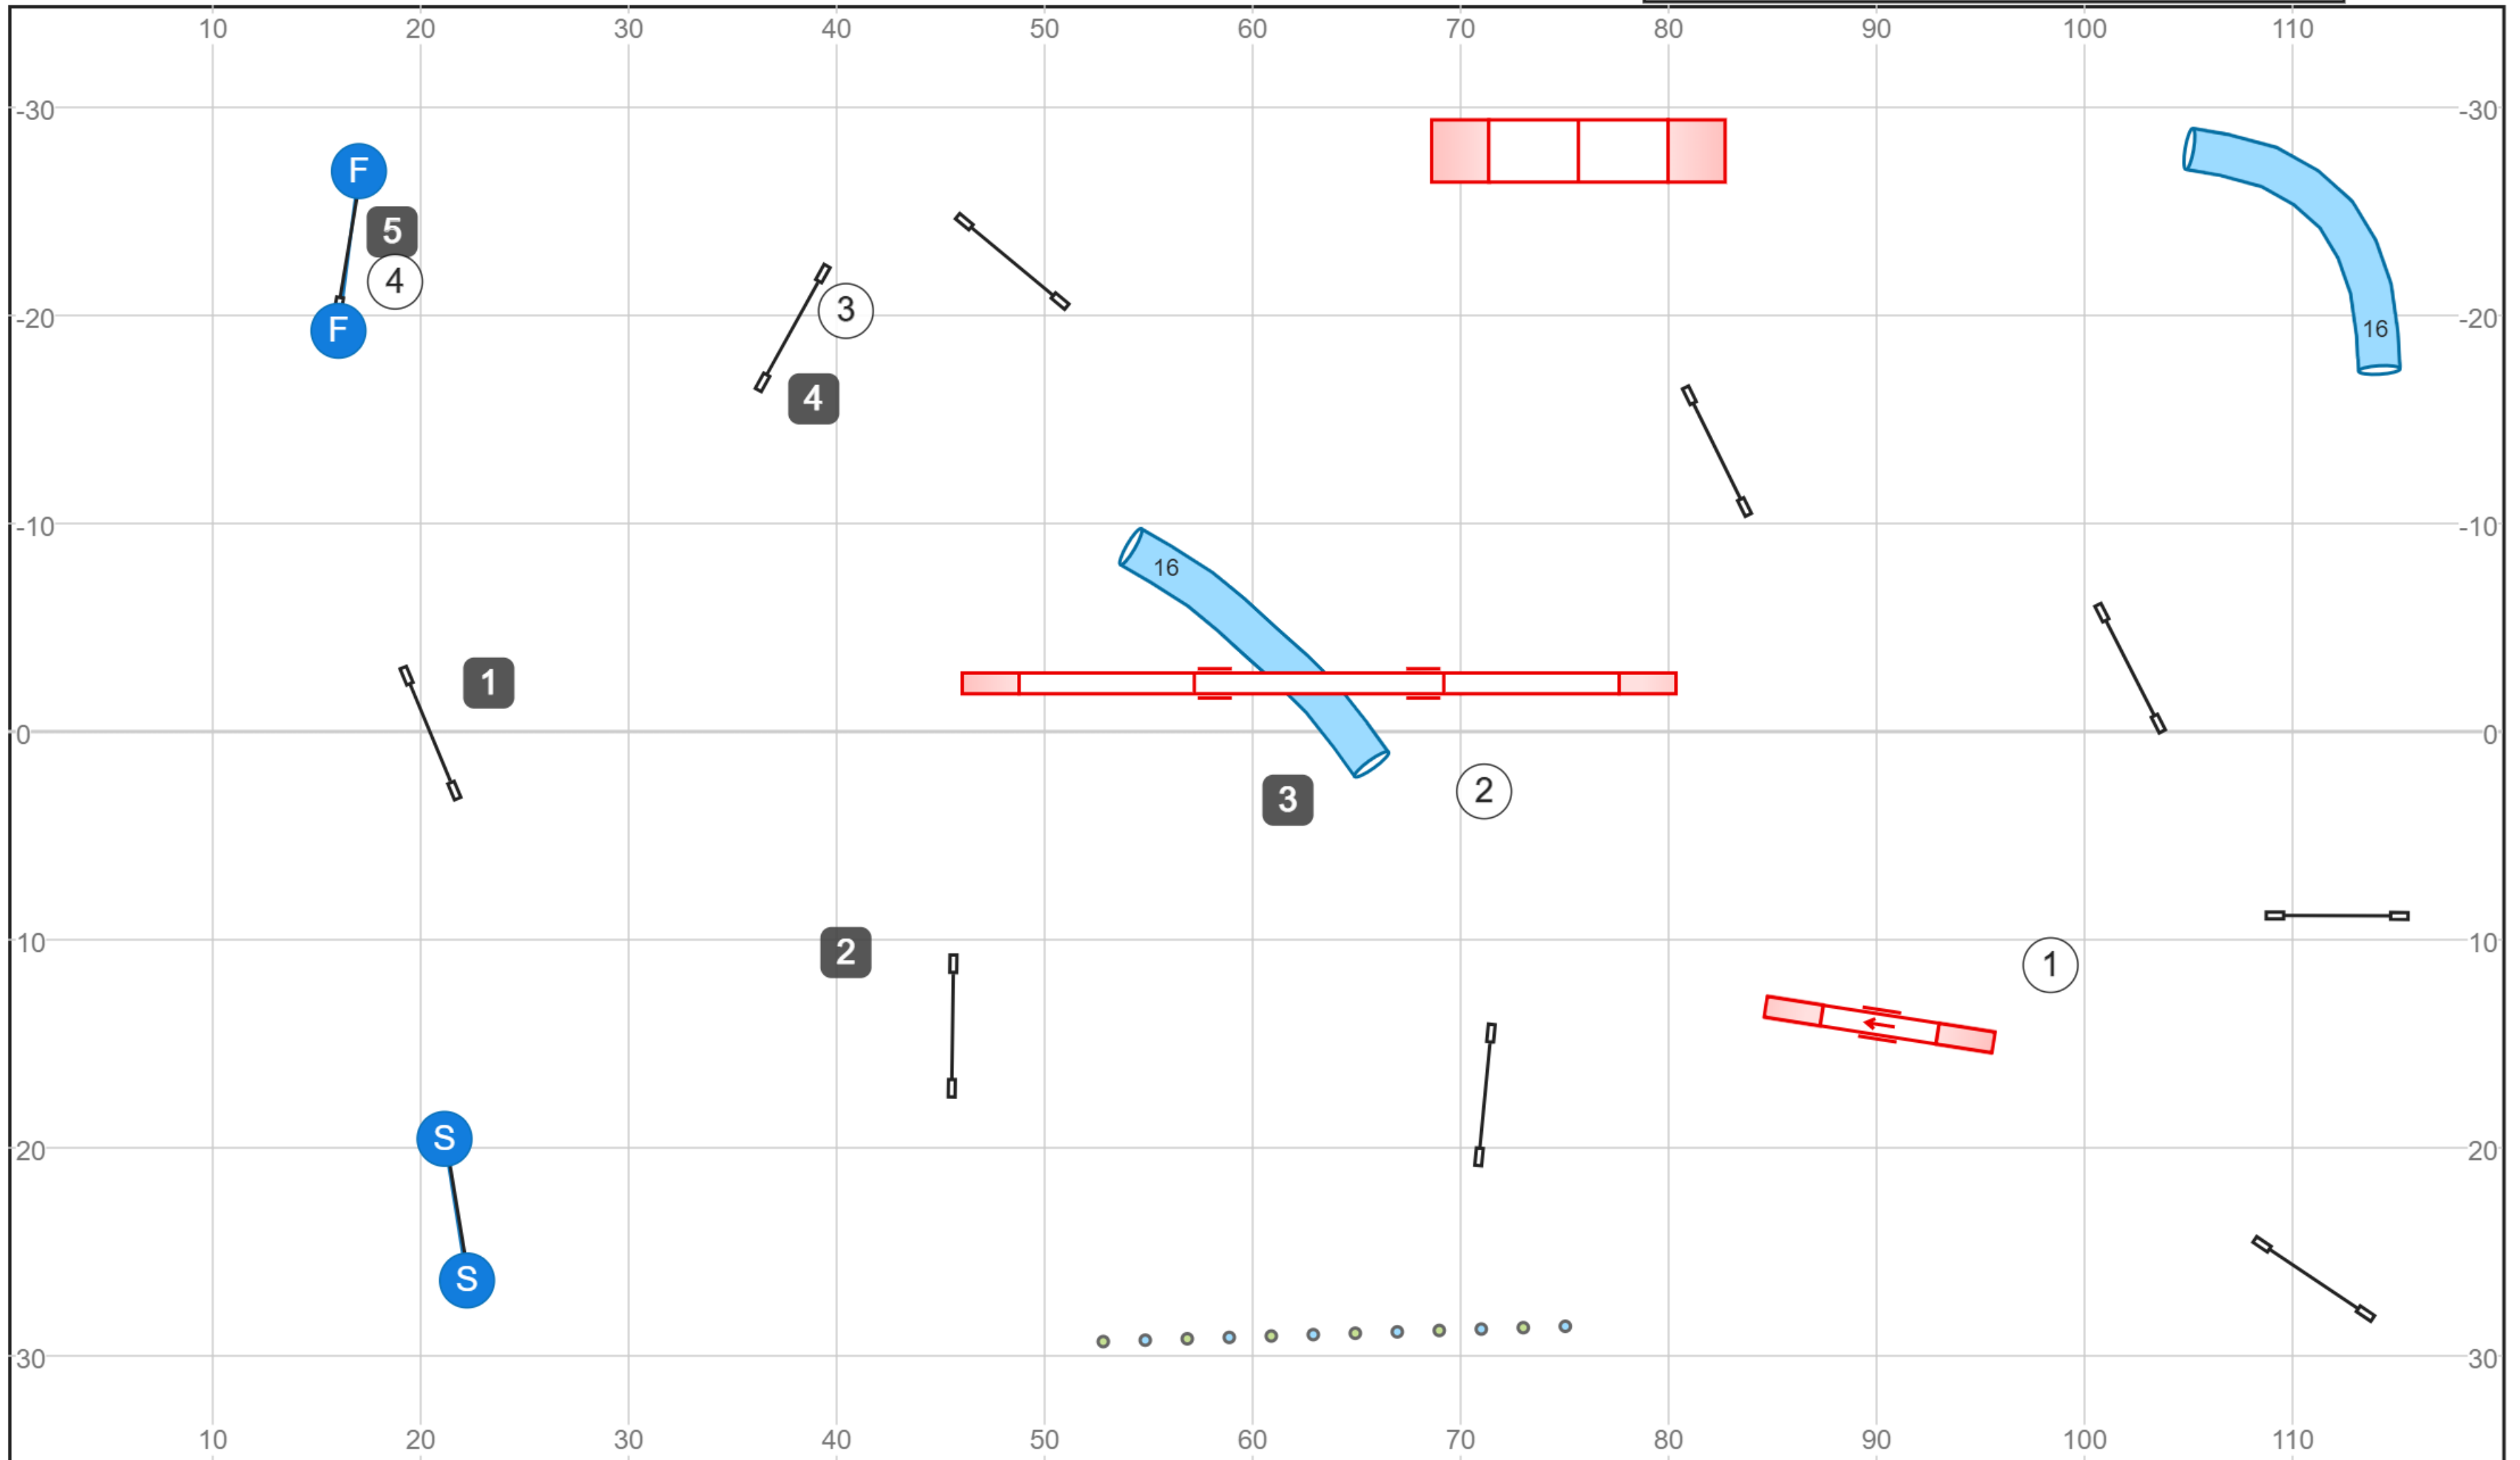

May 27 S/C Gamblers

Course Map is an Approximation Only

Senior/Champion Gamblers
Just Jump It UKI
Katie Briggs
05/27/2023

Black Squares:10 points
White Circles:15 points
Opening time:30 seconds
Closing time:12 seconds

No back to back contacts
No more than 2 closing obstacles in flow in the opening

May 27 B/N Gamblers

Course Map is an Approximation Only

Beginner/Novice Gamblers
Just Jump It UKI
Katie Briggs
05/27/2023

Black Squares:10 points
White Circles:15 points
Opening time:30 seconds
Closing time:12 seconds

No back to back contacts
No more than 2 closing obstacles in flow in the opening

May 27 MS Agility

Course Map is an Approximation Only

Masters Series Agility
Just Jump It UKI
Katie Briggs
05/27/2023

May 27 MS Jumping