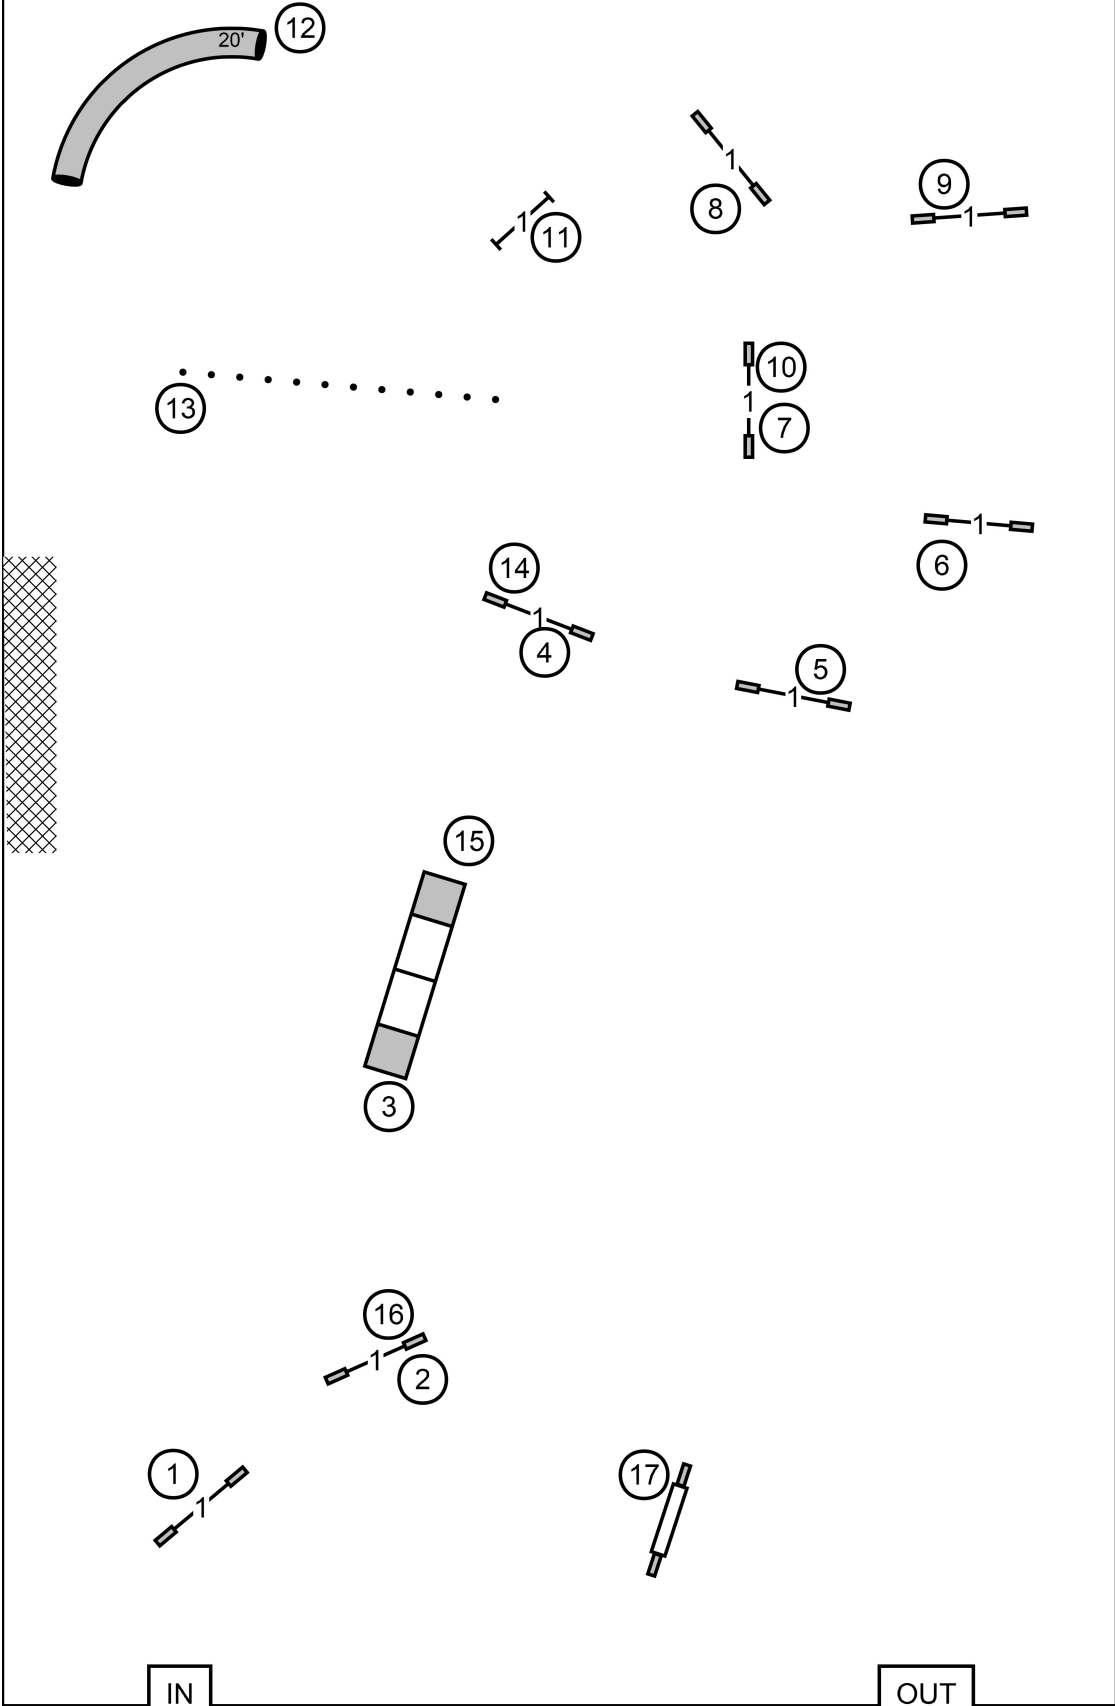

TIME TO BEAT

IN

OUT

Gloucester Kennel Club
Friday, July 5, 2024
Judge: Christian Eckhoff

T/S