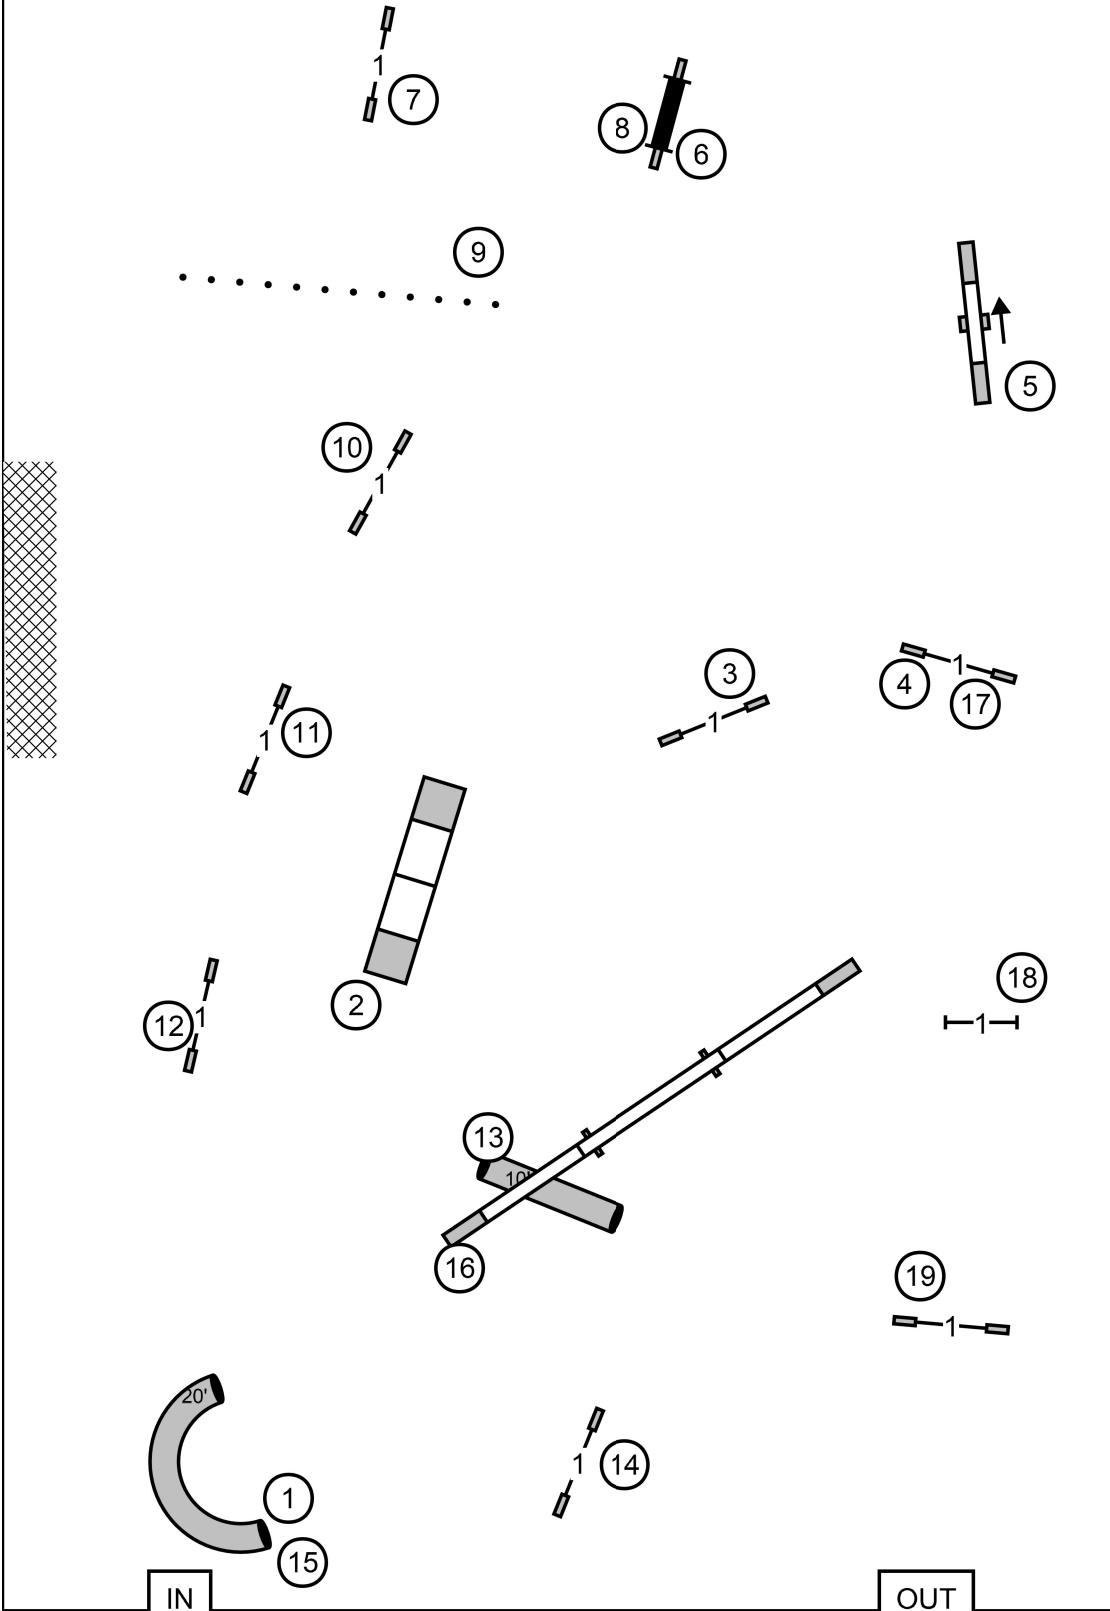

PREMIER STANDARD

IN

T/S

OUT

Gloucester Kennel Club
Friday, July 5, 2024
Judge: Christian Eckhoff