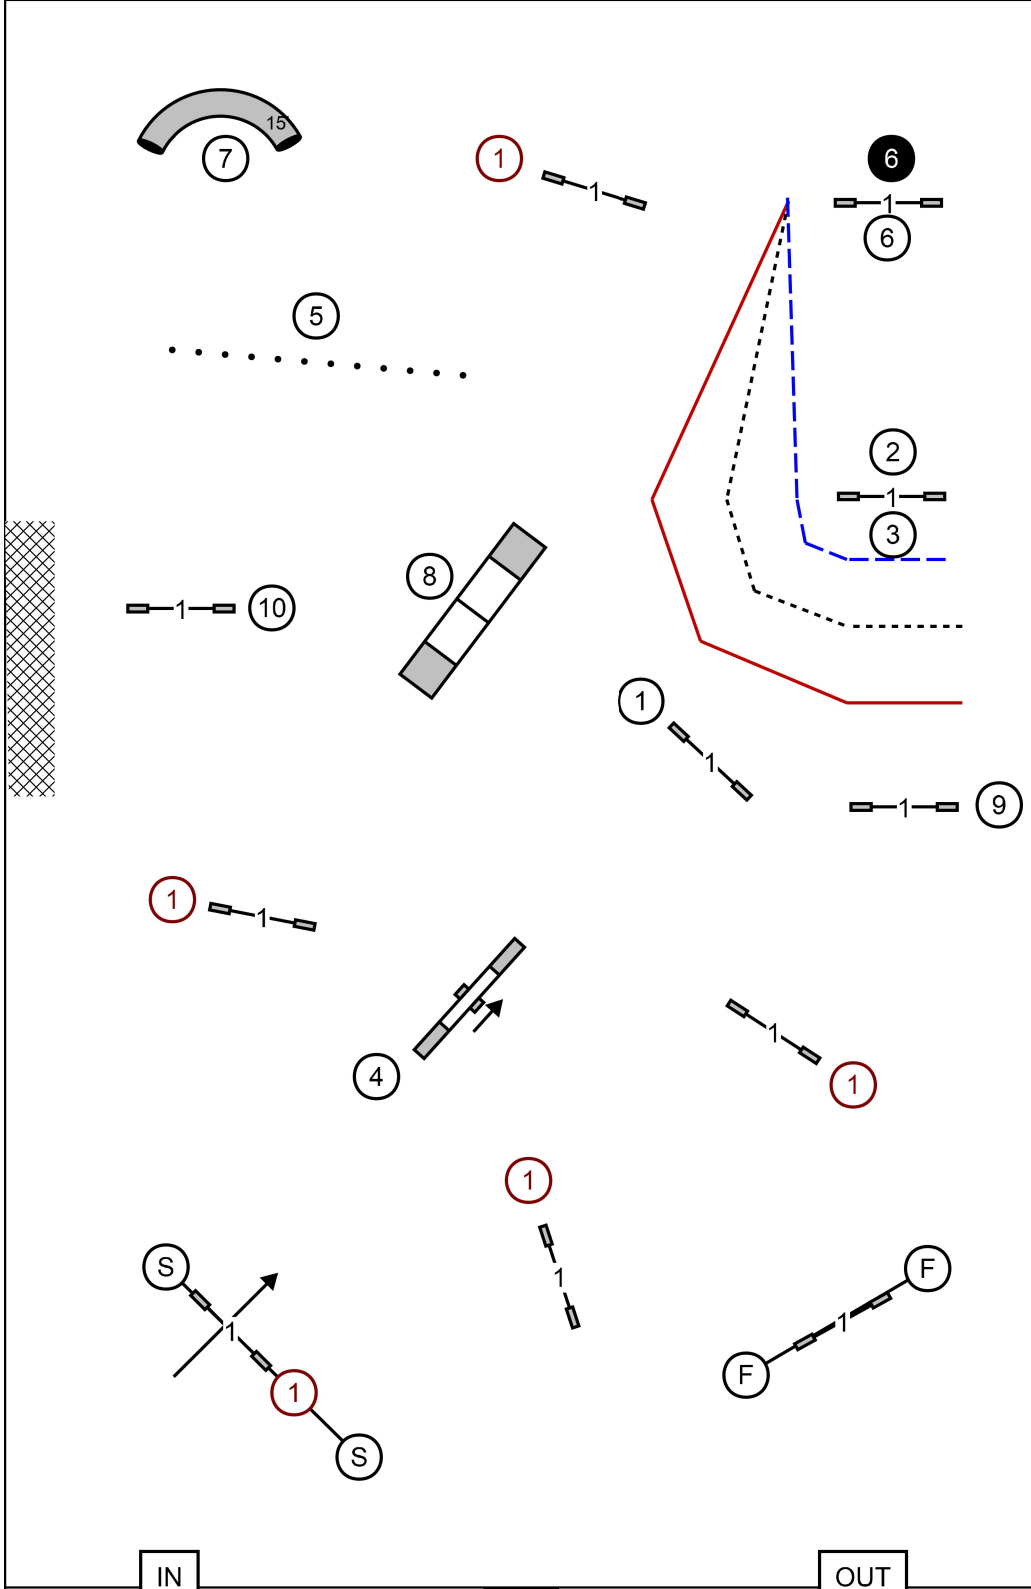

N: 21 or 22 + pts

IN

OUT

Gloucester Kennel Club  
Friday, July 5, 2024  
Judge: Christian Eckhoff

T/S