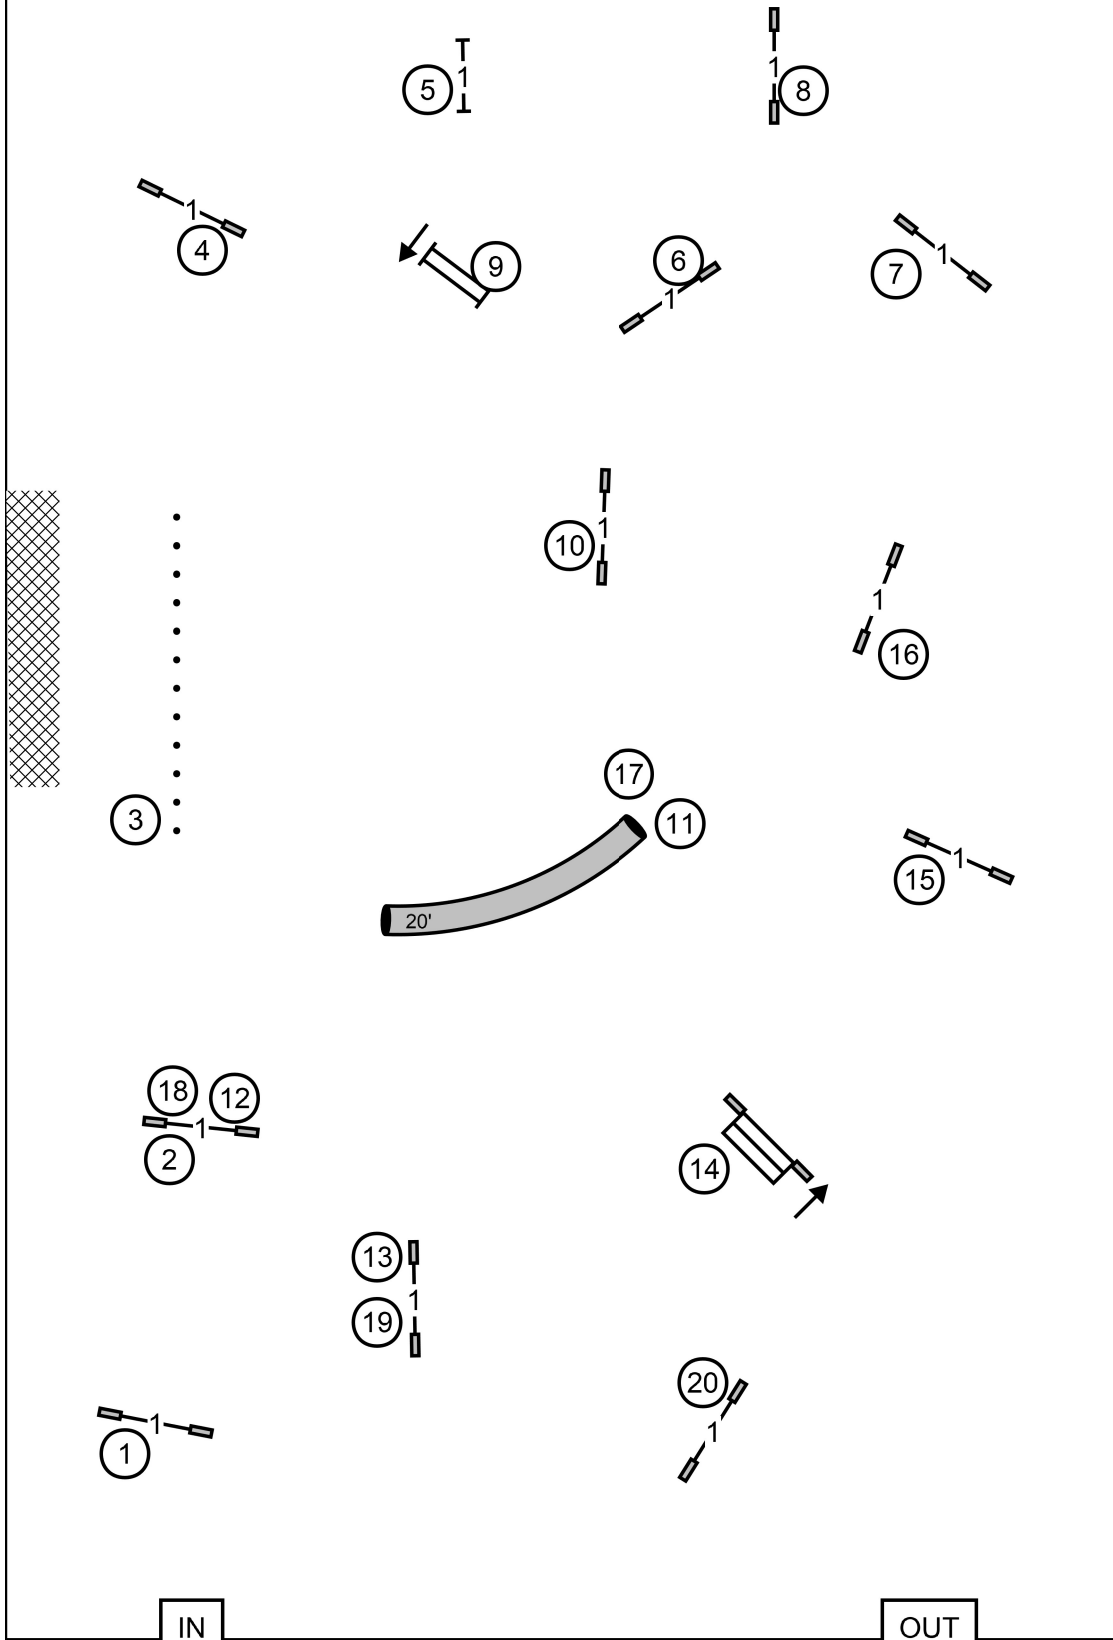

EXCELLENT/MASTER JUMPERS WITH WEAVES

IN

T/S

OUT

Gloucester Kennel Club
Friday, July 5, 2024
Judge: Christian Eckhoff