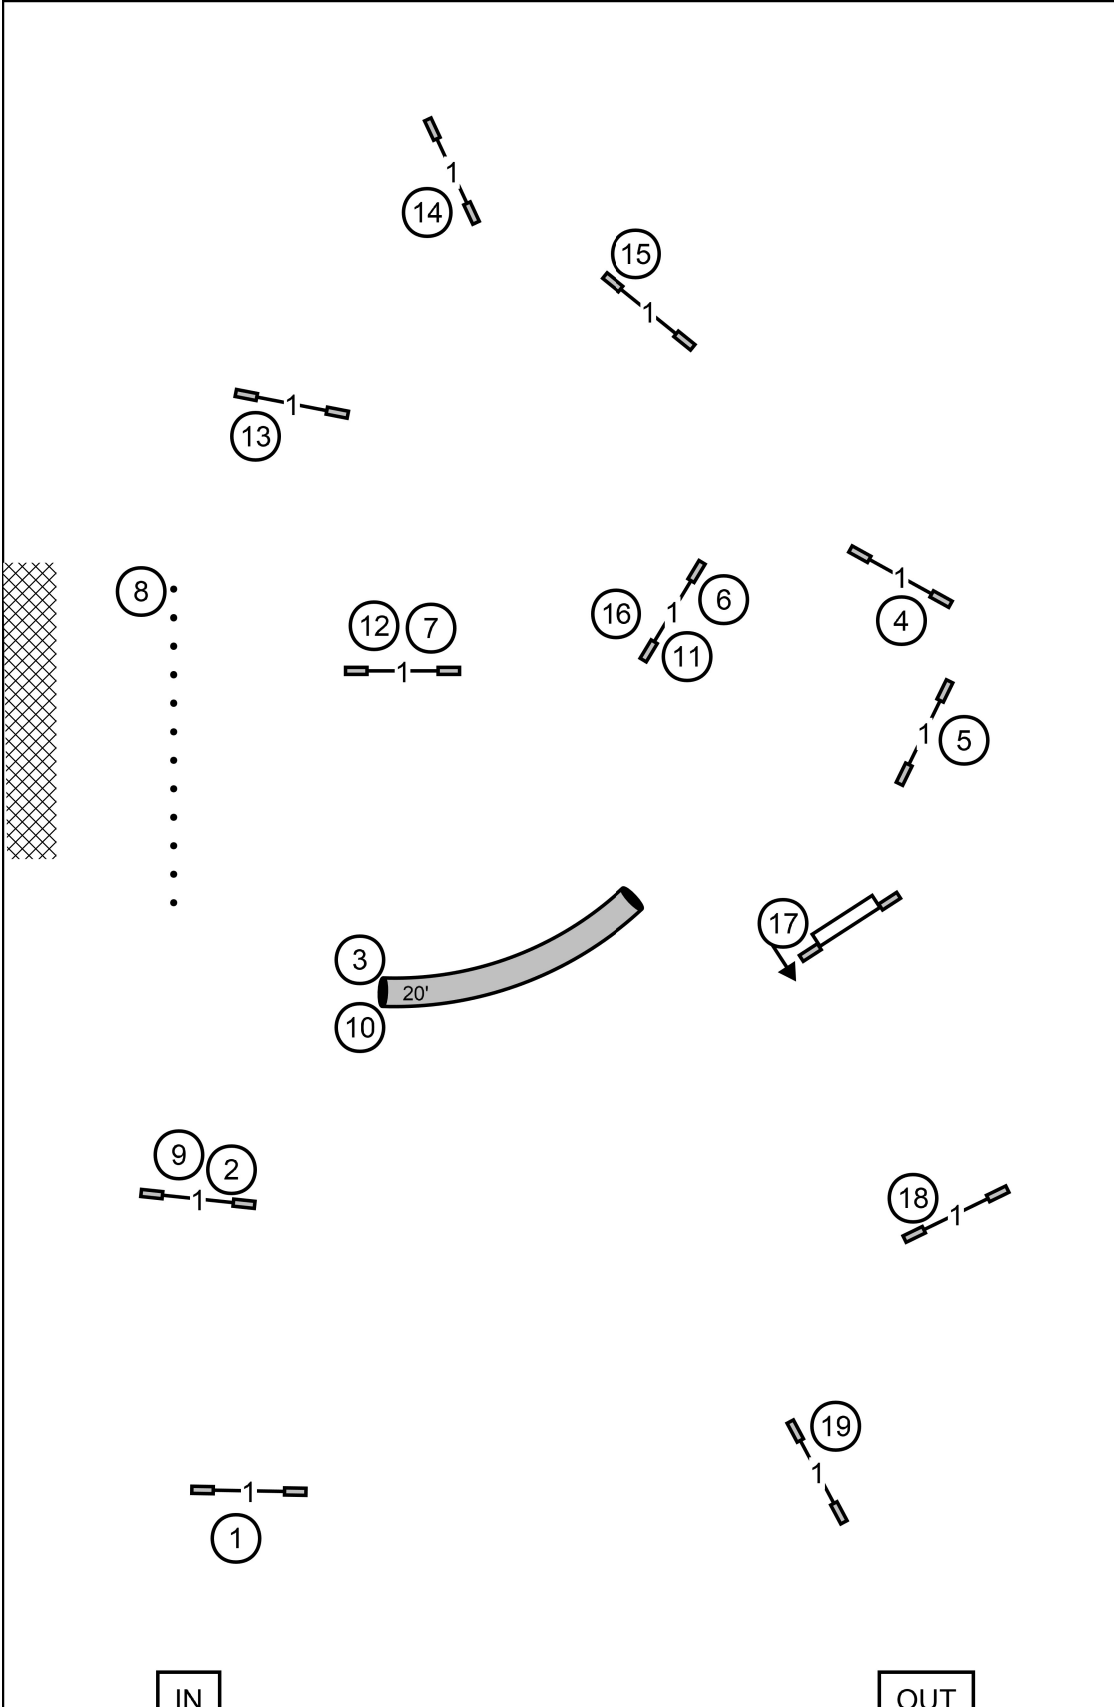

PREMIER JUMPERS WITH WEAVES

IN

OUT

Gloucester Kennel Club
Friday, July 5, 2024
Judge: Christian Eckhoff

T/S