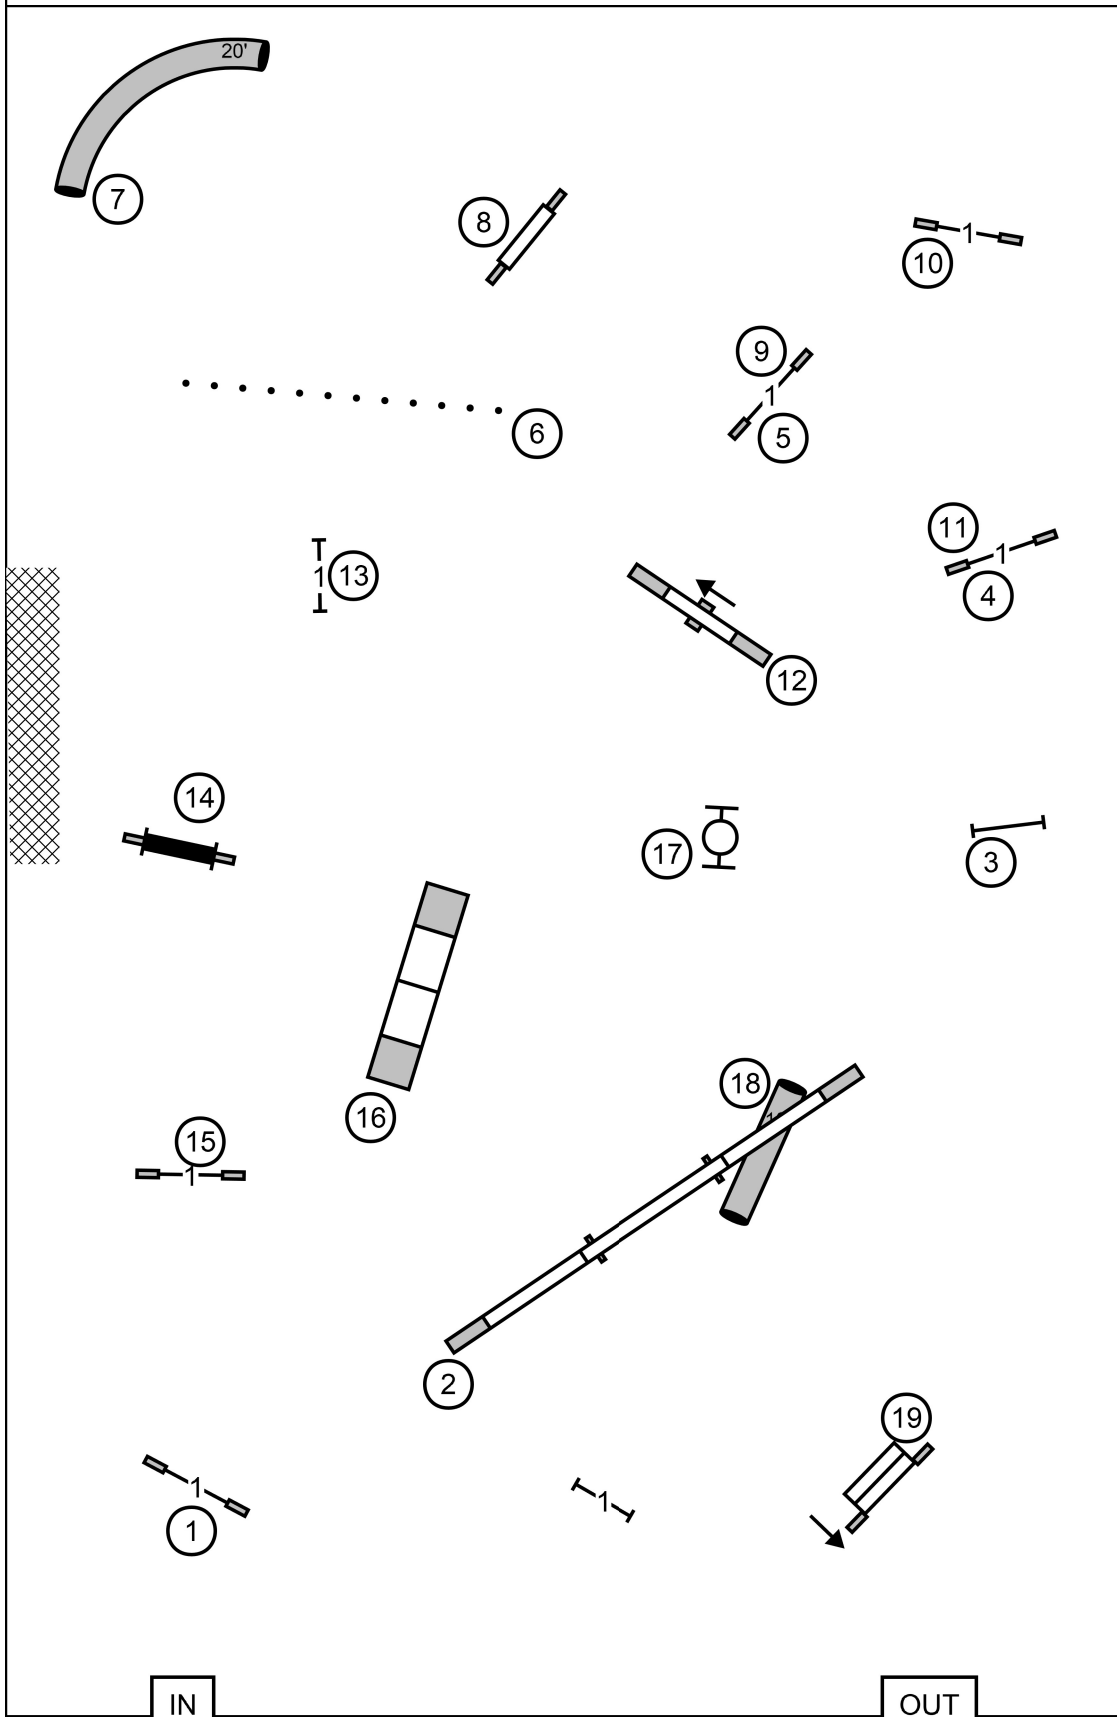

EXCELLENT/MASTER STANDARD

IN

T/S

OUT

Gloucester Kennel Club
Friday, July 5, 2024
Judge: Christian Eckhoff