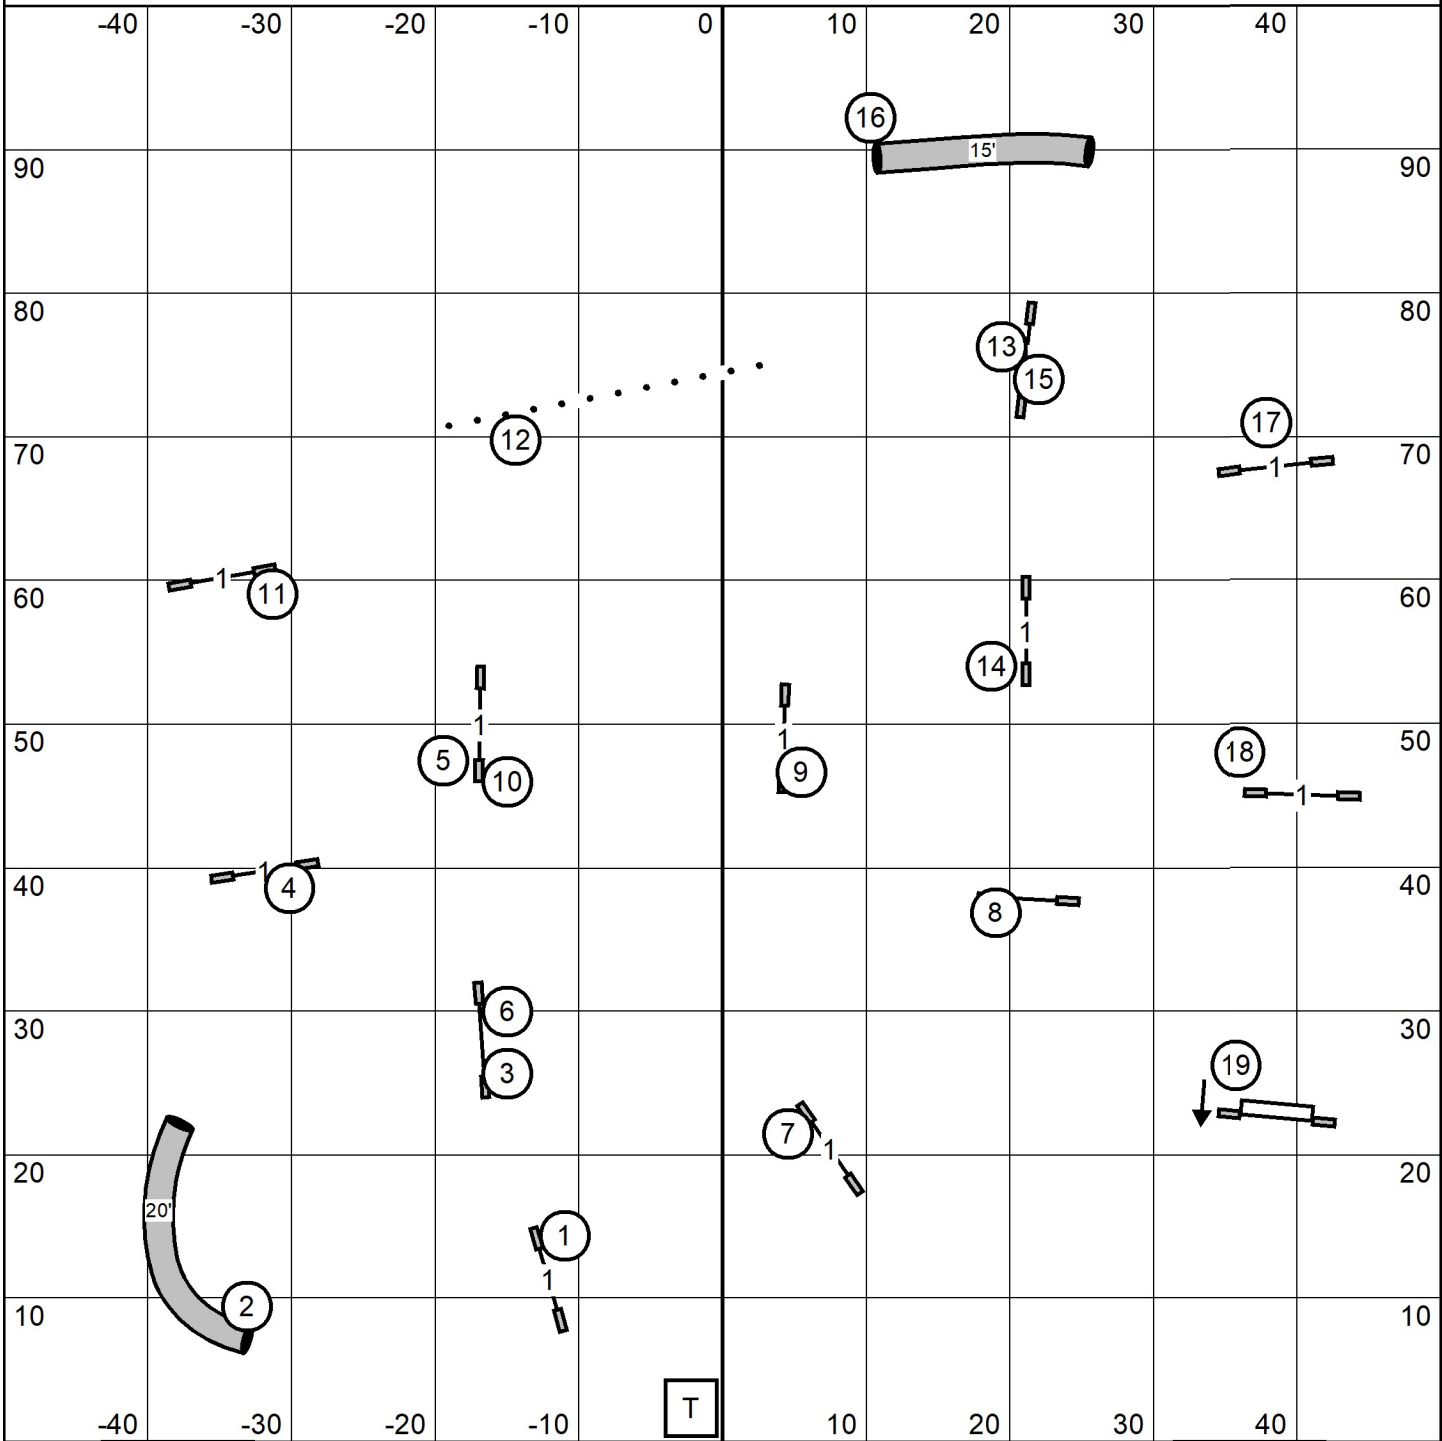

Premier JWW

entry/exit

Shenandoah Valley Kennel Club
Friday January 03, 2025
PremierJWW
Judge: Cindy Blanton

entry/exit