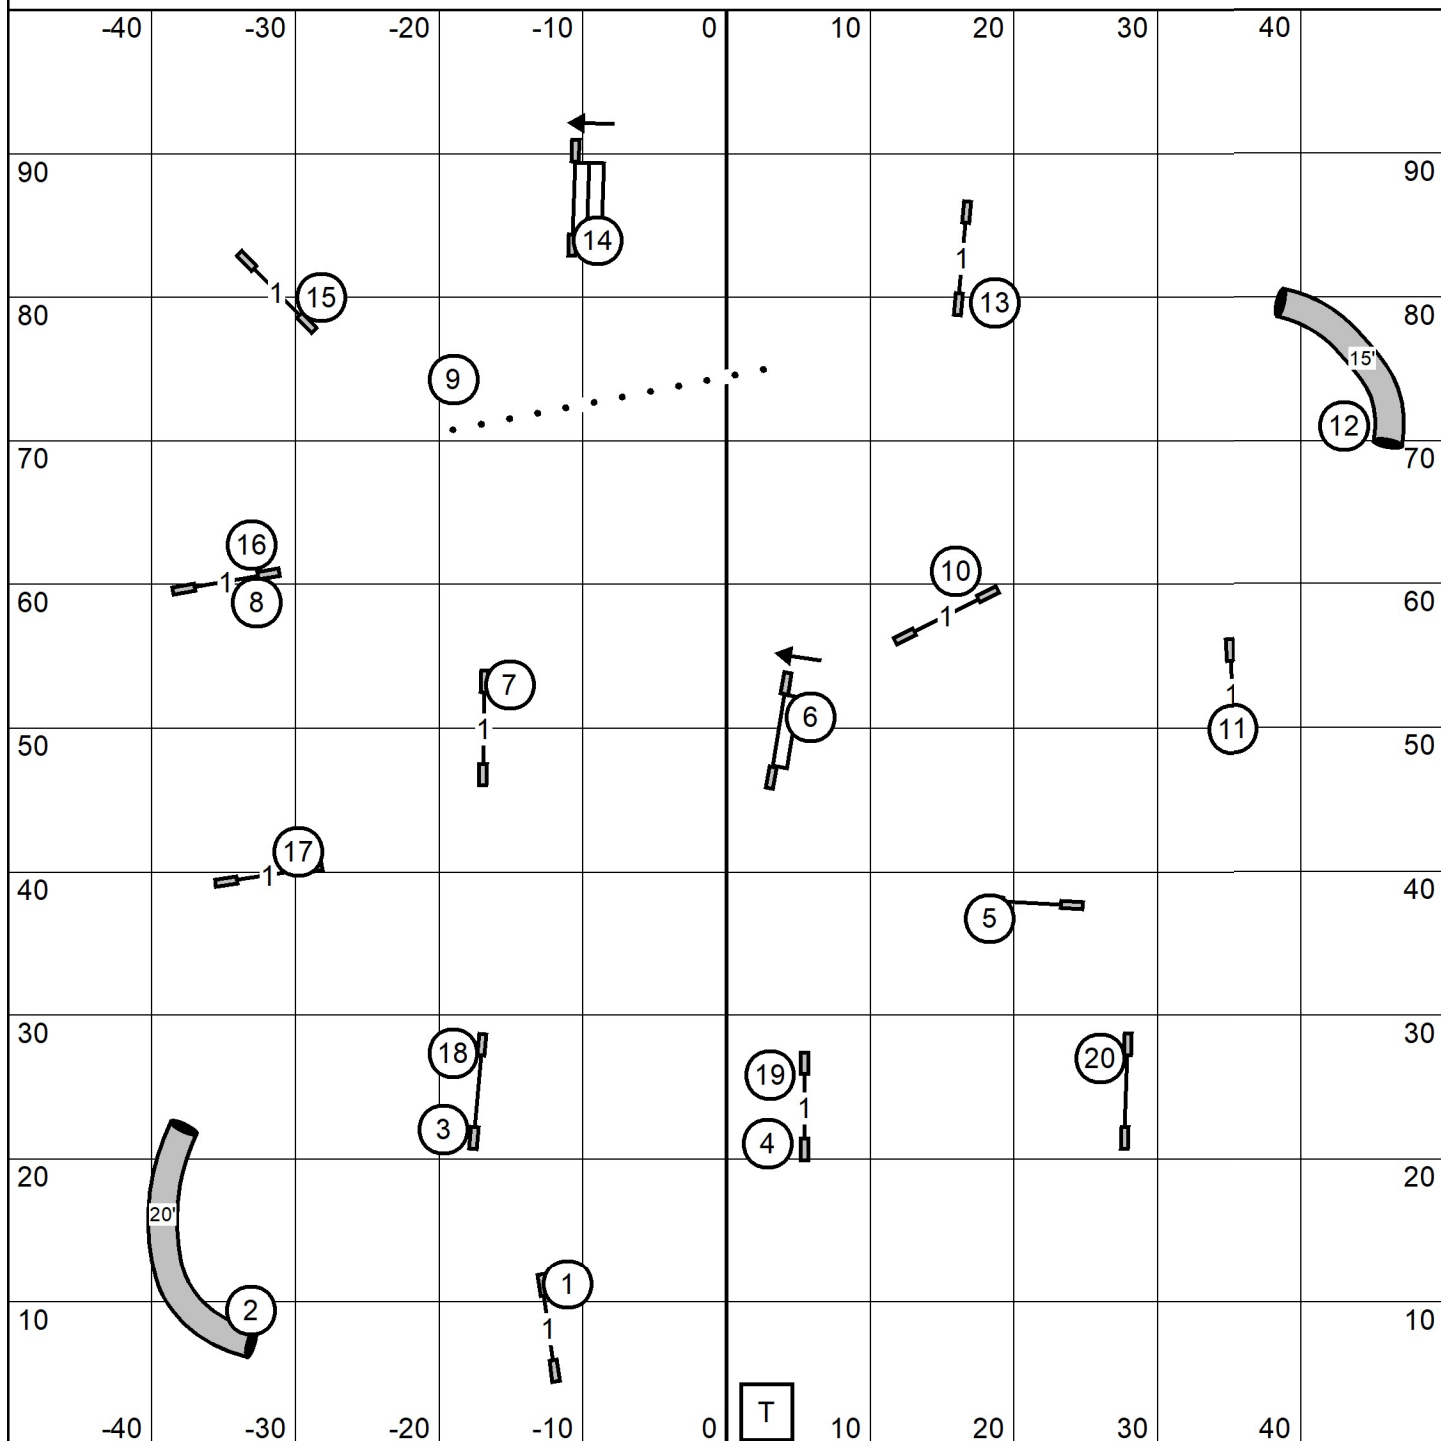

Excellent/Master JWW

entry/exit

Shenandoah Valley Kennel Club
Friday January 03, 2025
Excellent/Master JWW
Judge: Cindy Blanton

entry/exit