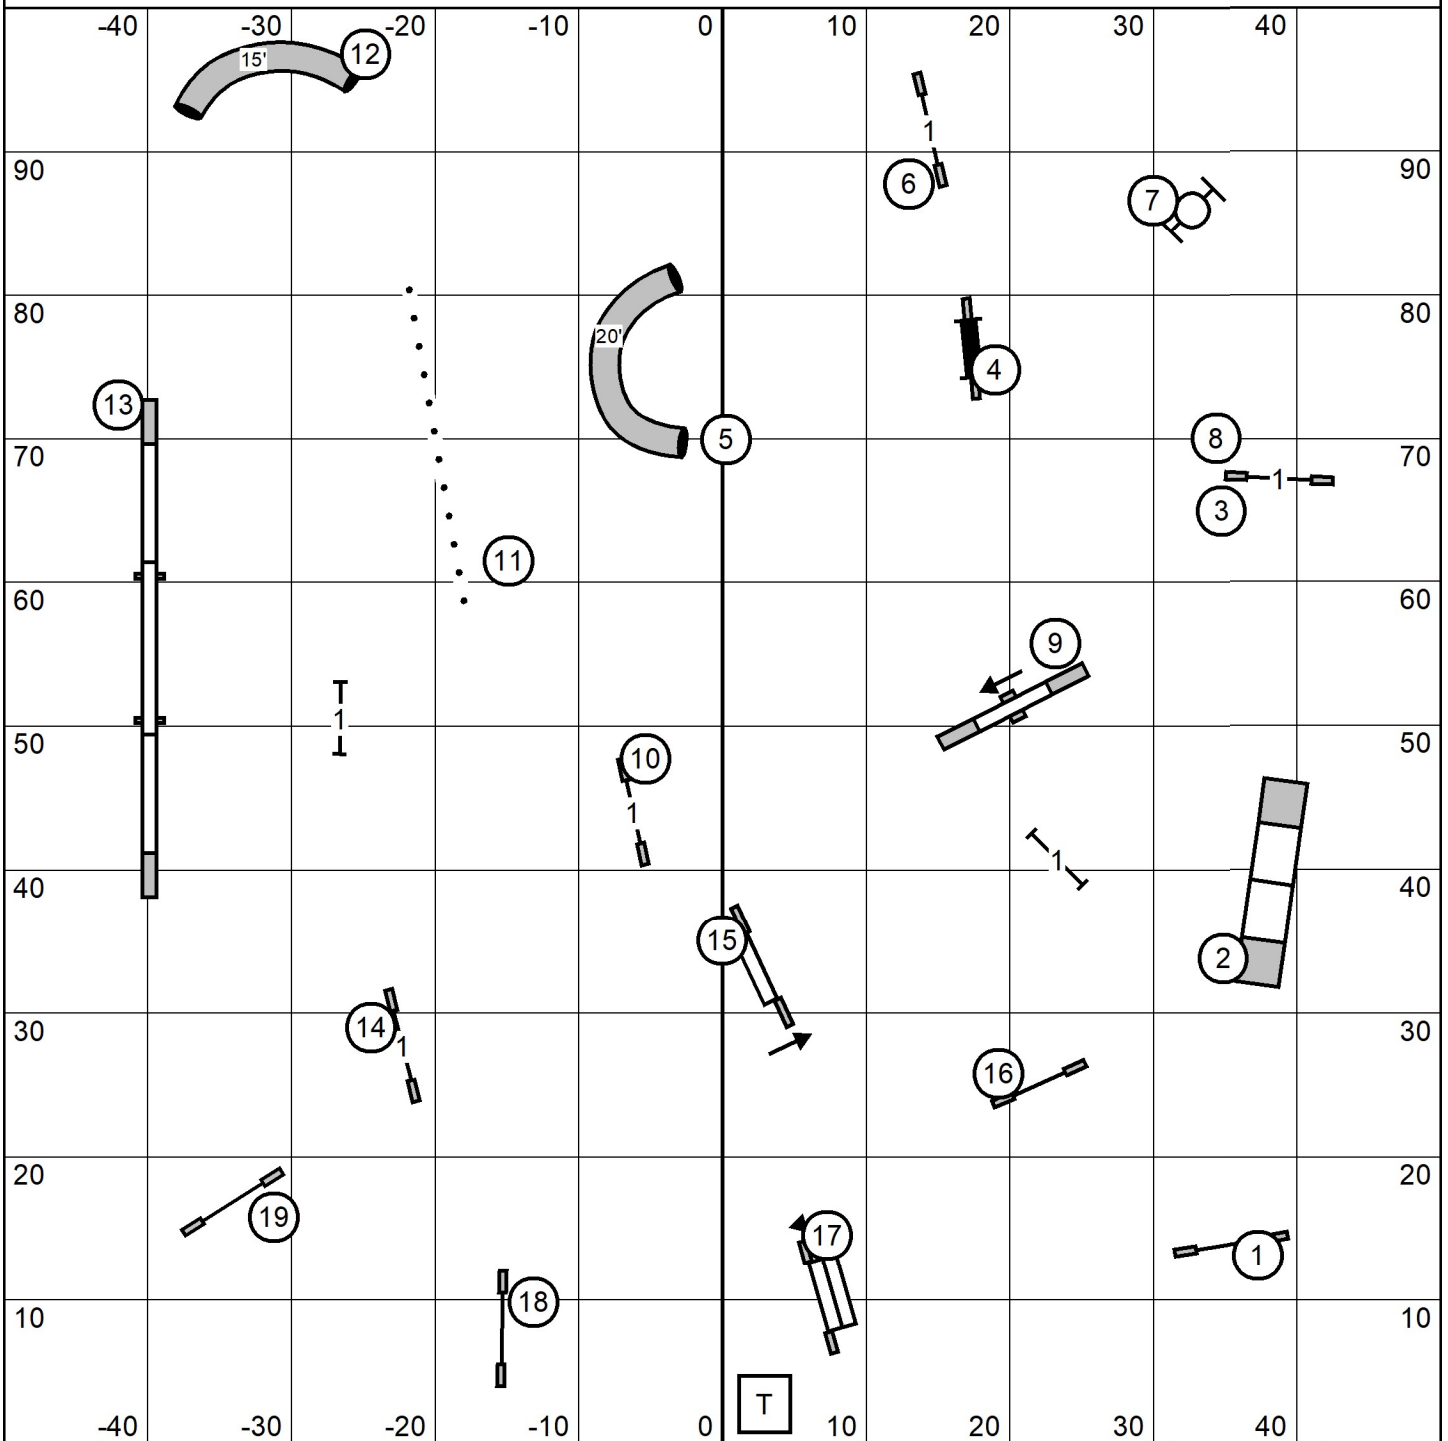

Excellent/Master Standard

entry/exit

Shenandoah Valley Kennel Club
Friday January 03, 2025
Excellent/Master Standard
Judge: Cindy Blanton

entry/exit