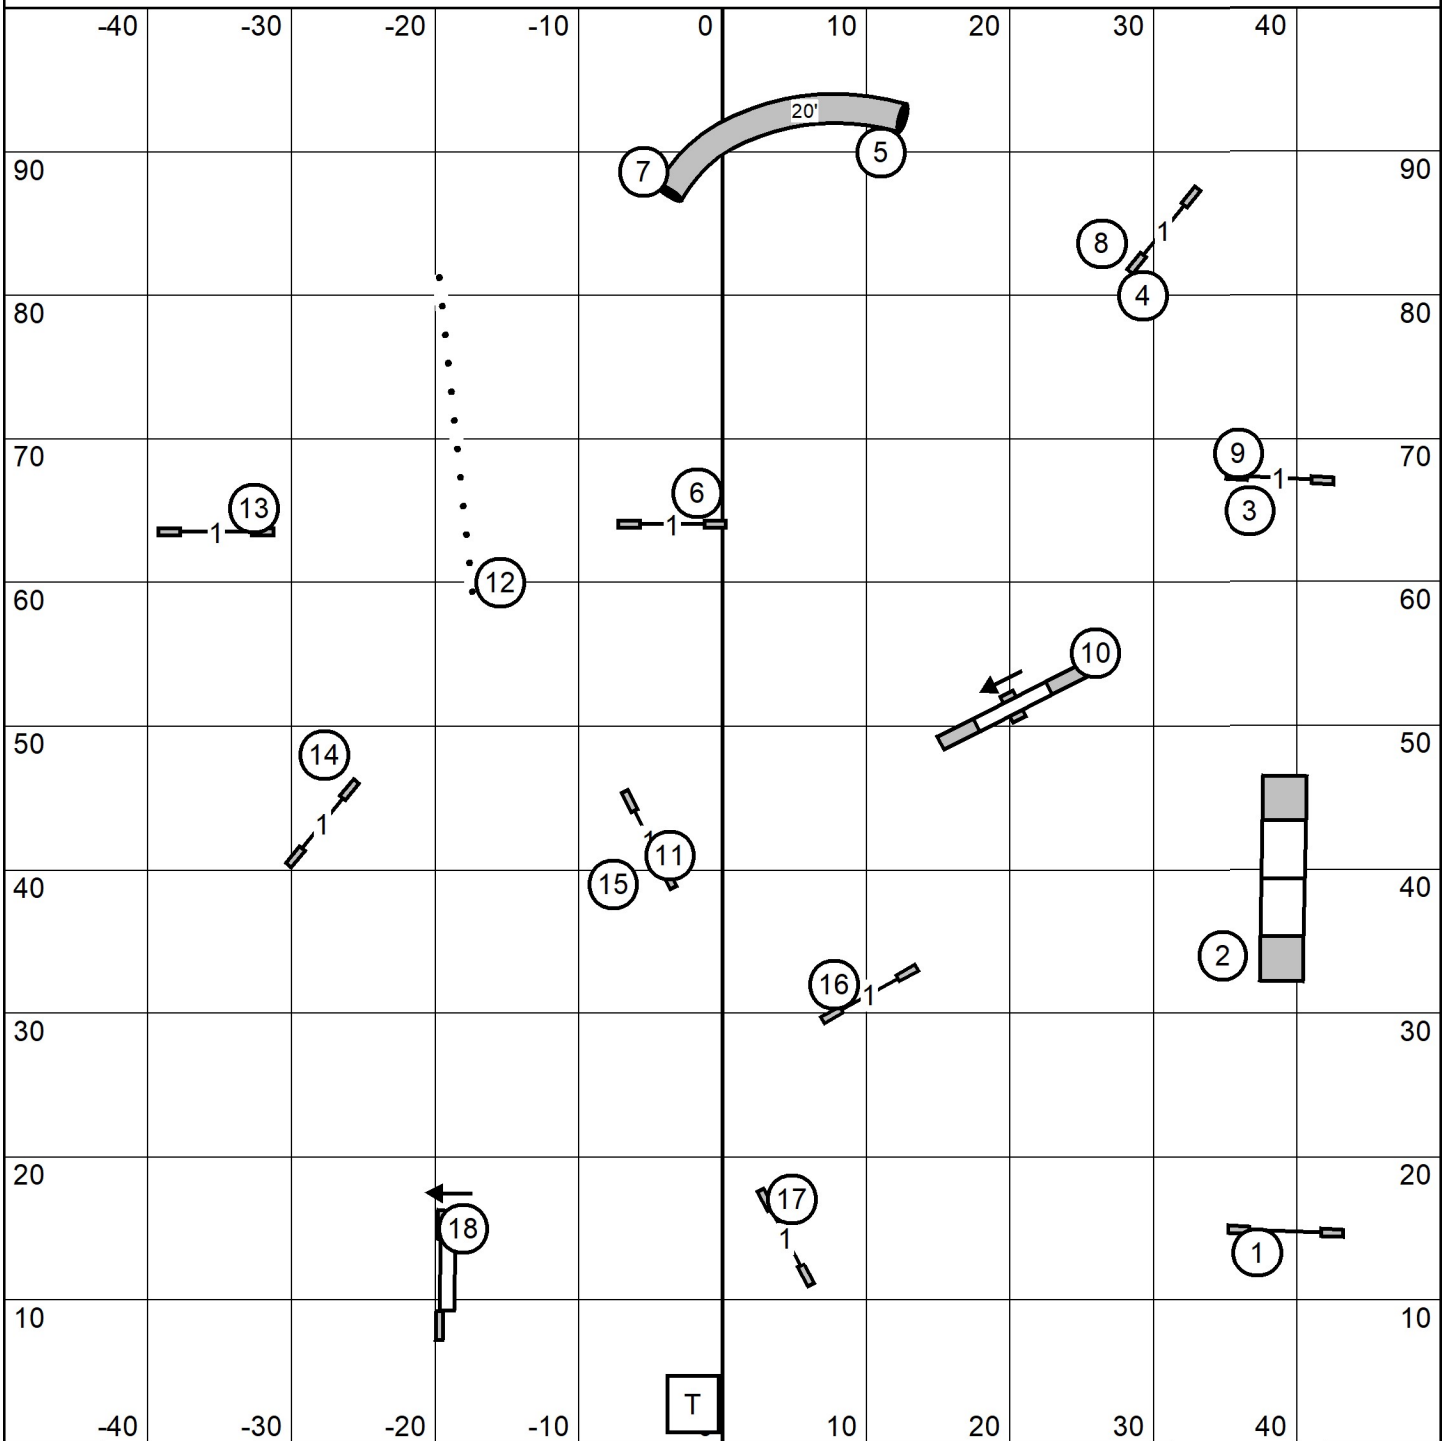

# T2B

entry/exit

Shenandoah Valley Kennel Club  
 Friday January 03, 2025  
 T2B  
 Judge: Cindy Blanton

entry/exit