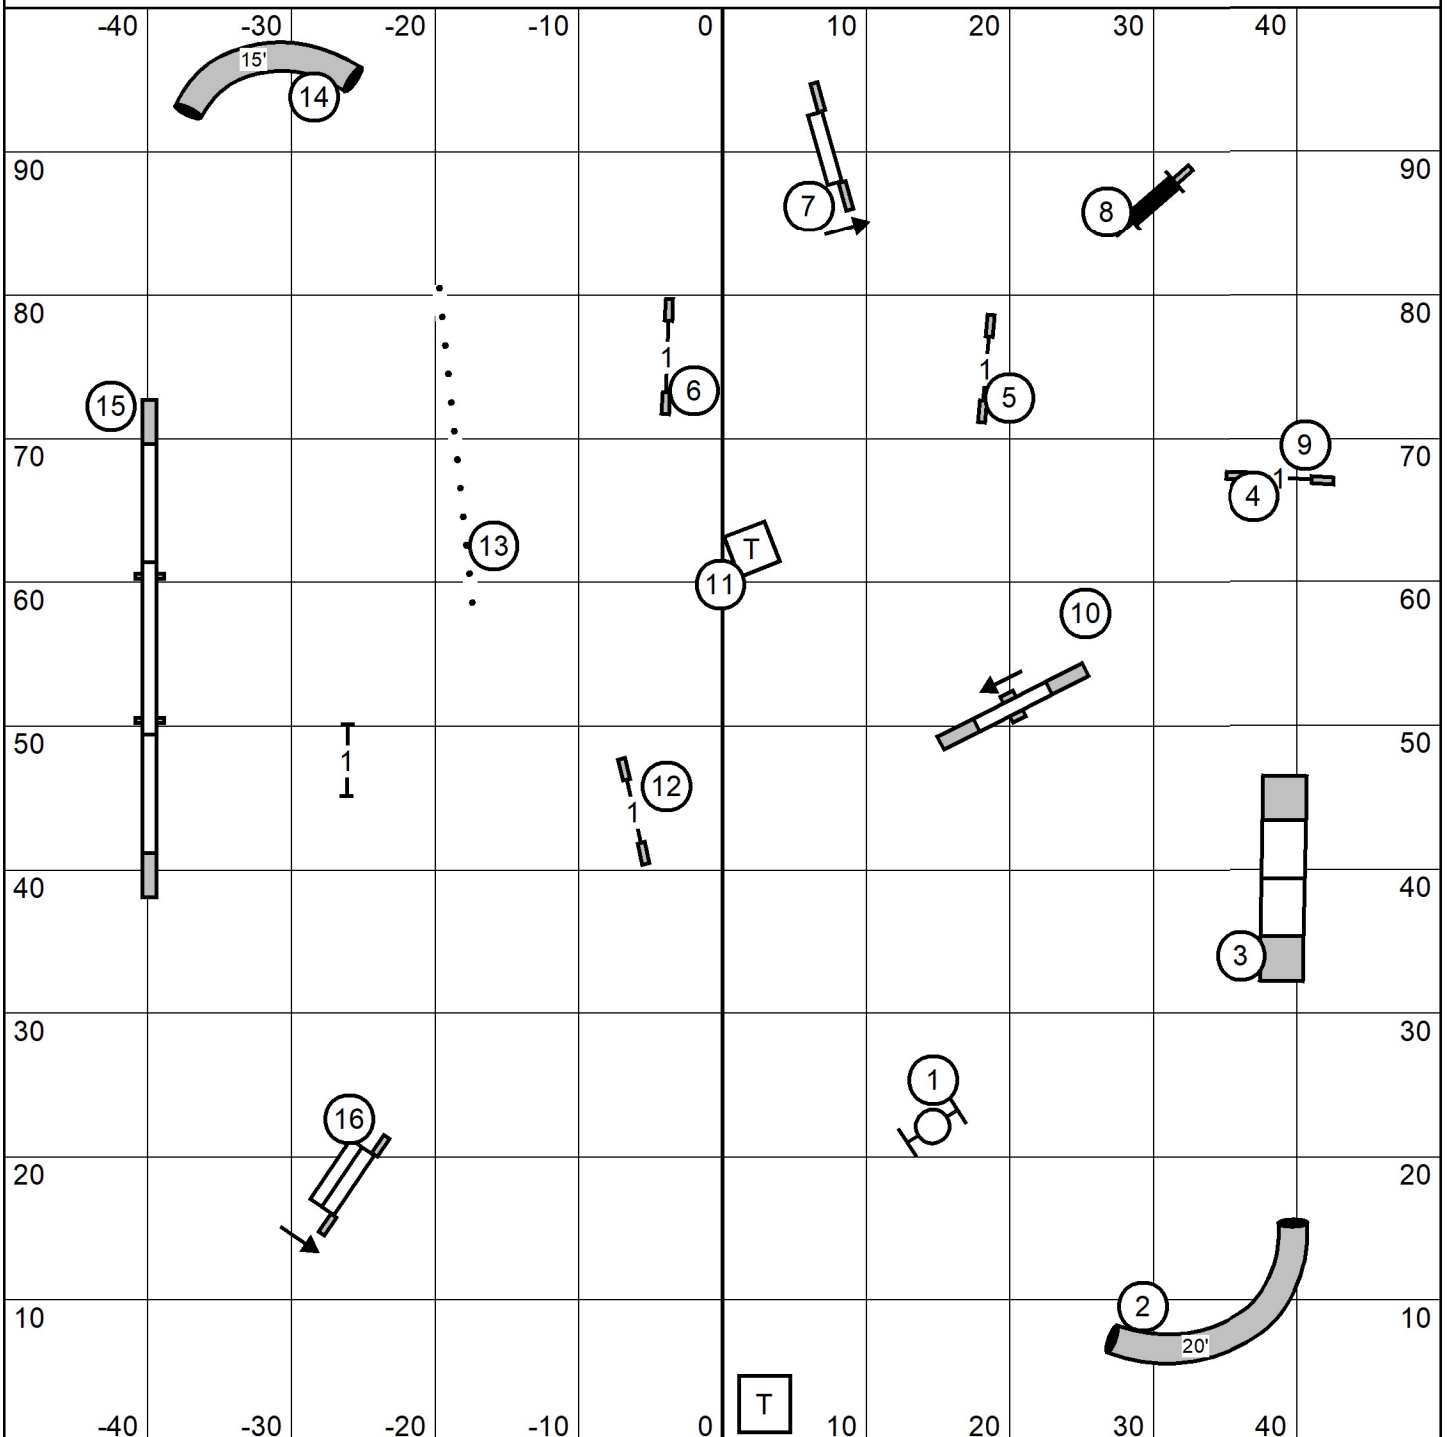

Open Standard

entry/exit

Shenandoah Valley Kennel Club
Friday January 03, 2025
Novice Standard
Judge: Cindy Blanton

entry/exit