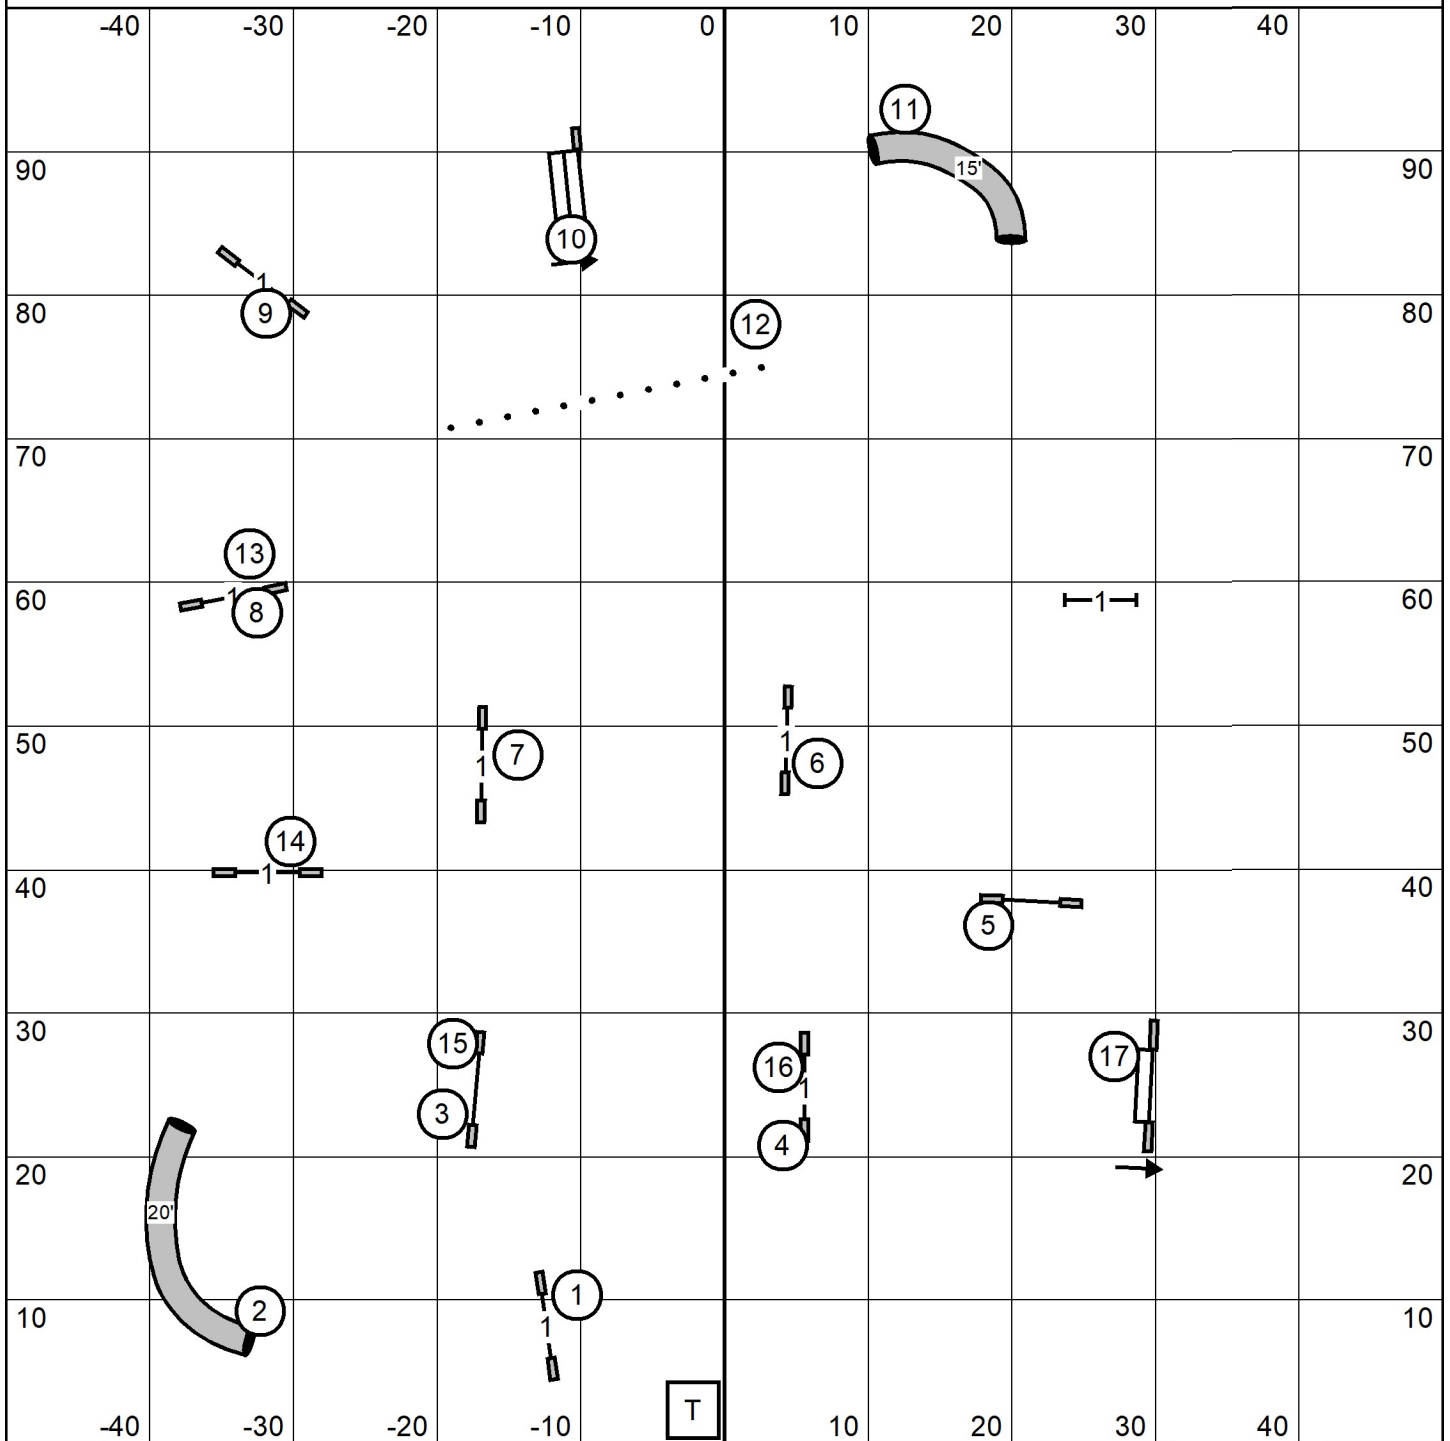

Open JWW

entry/exit

Shenandoah Valley Kennel Club
Friday January 03, 2025
Open JWW
Judge: Cindy Blanton

entry/exit