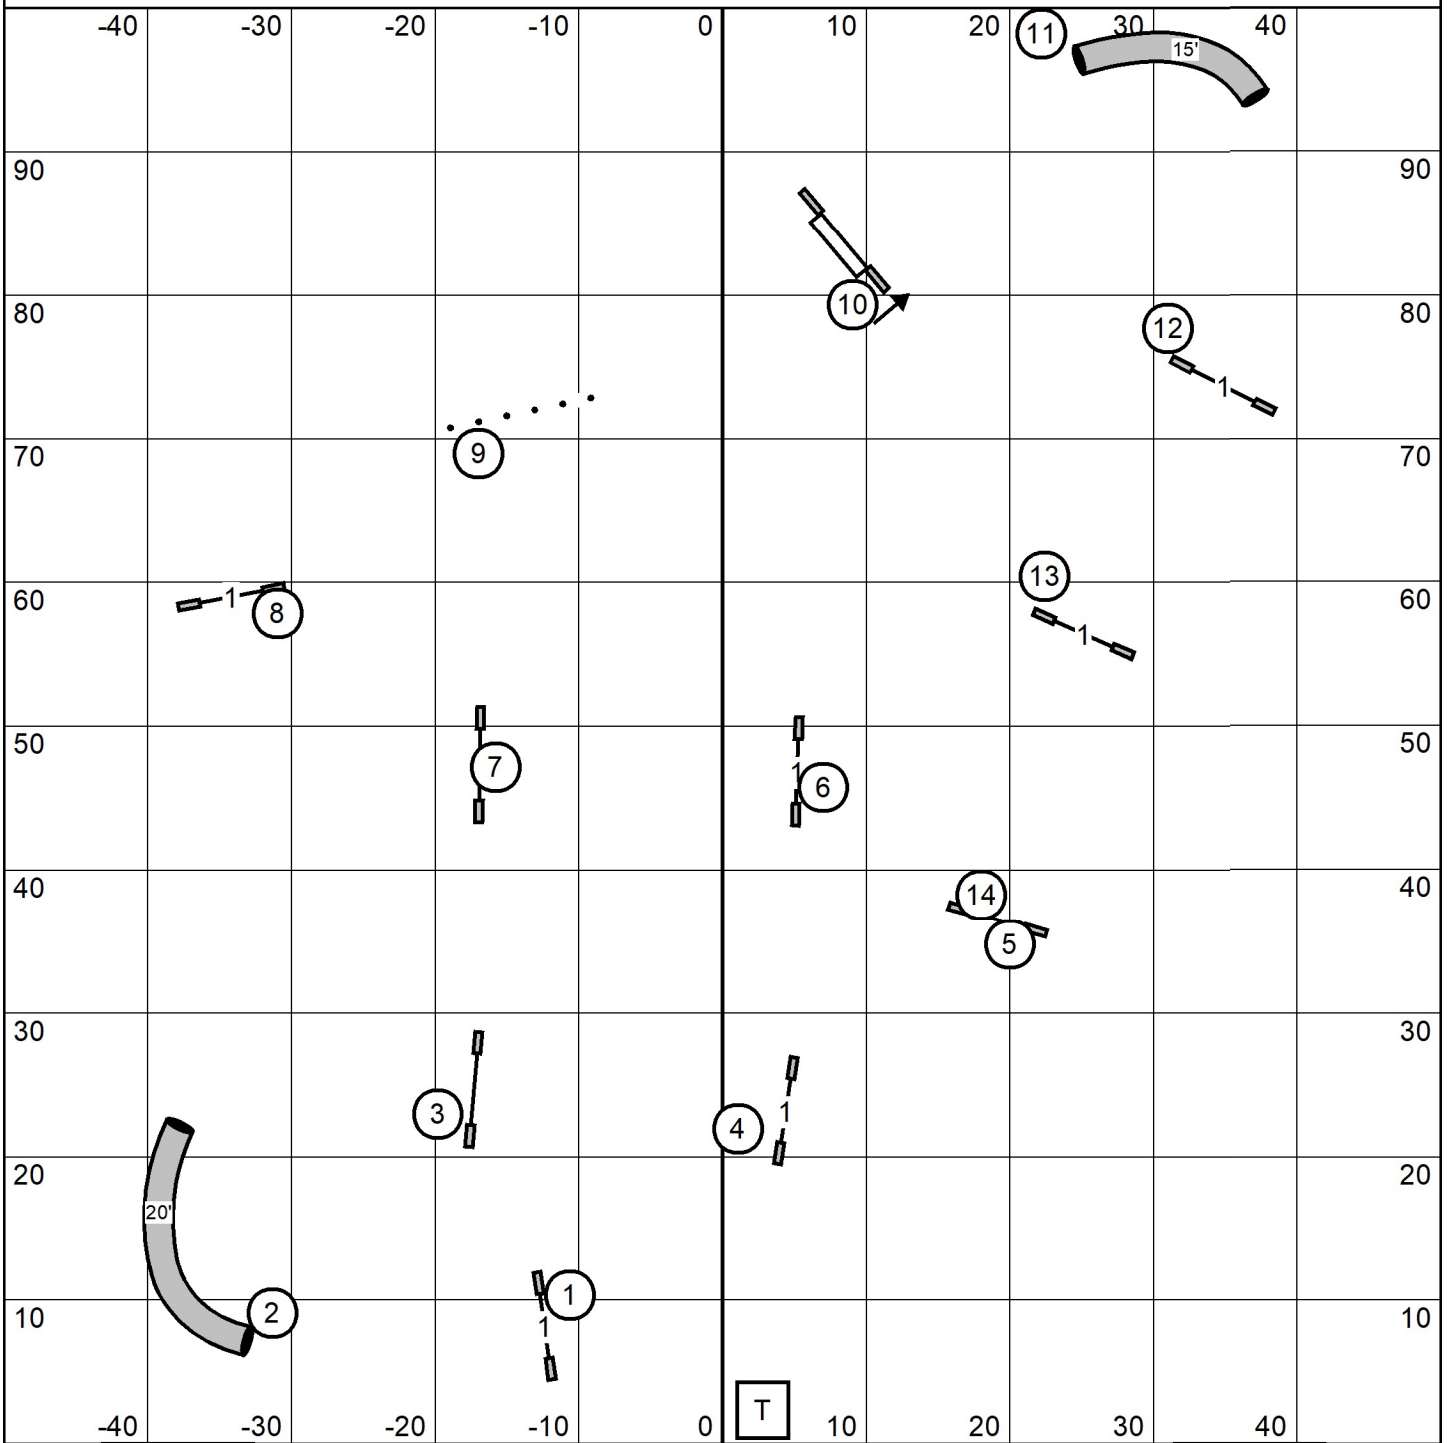

# Novice JWW

entry/exit

Shenandoah Valley Kennel Club  
 Friday January 03, 2025  
 Novice JWW  
 Judge: Cindy Blanton

entry/exit