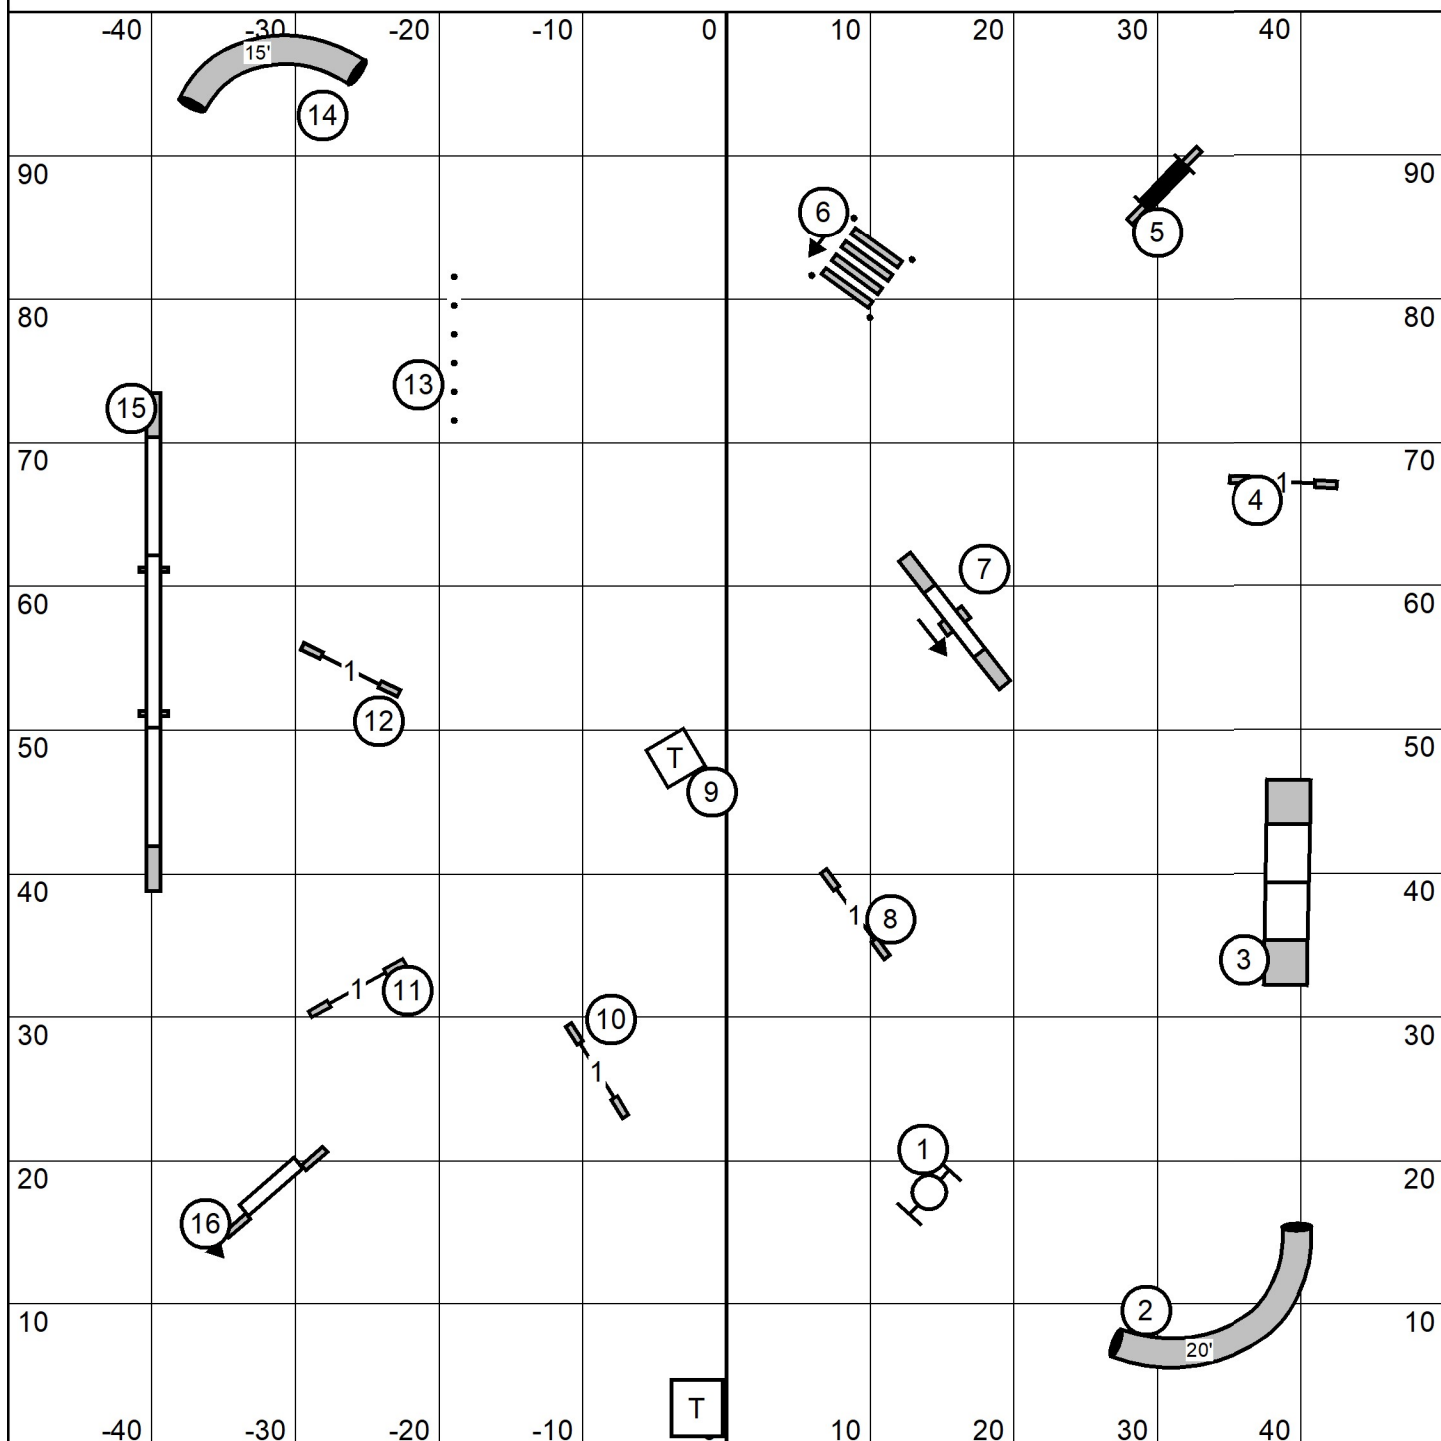

Novice Standard

entry/exit

Shenandoah Valley Kennel Club
Friday January 03, 2025
Novice Standard
Judge: Cindy Blanton

entry/exit