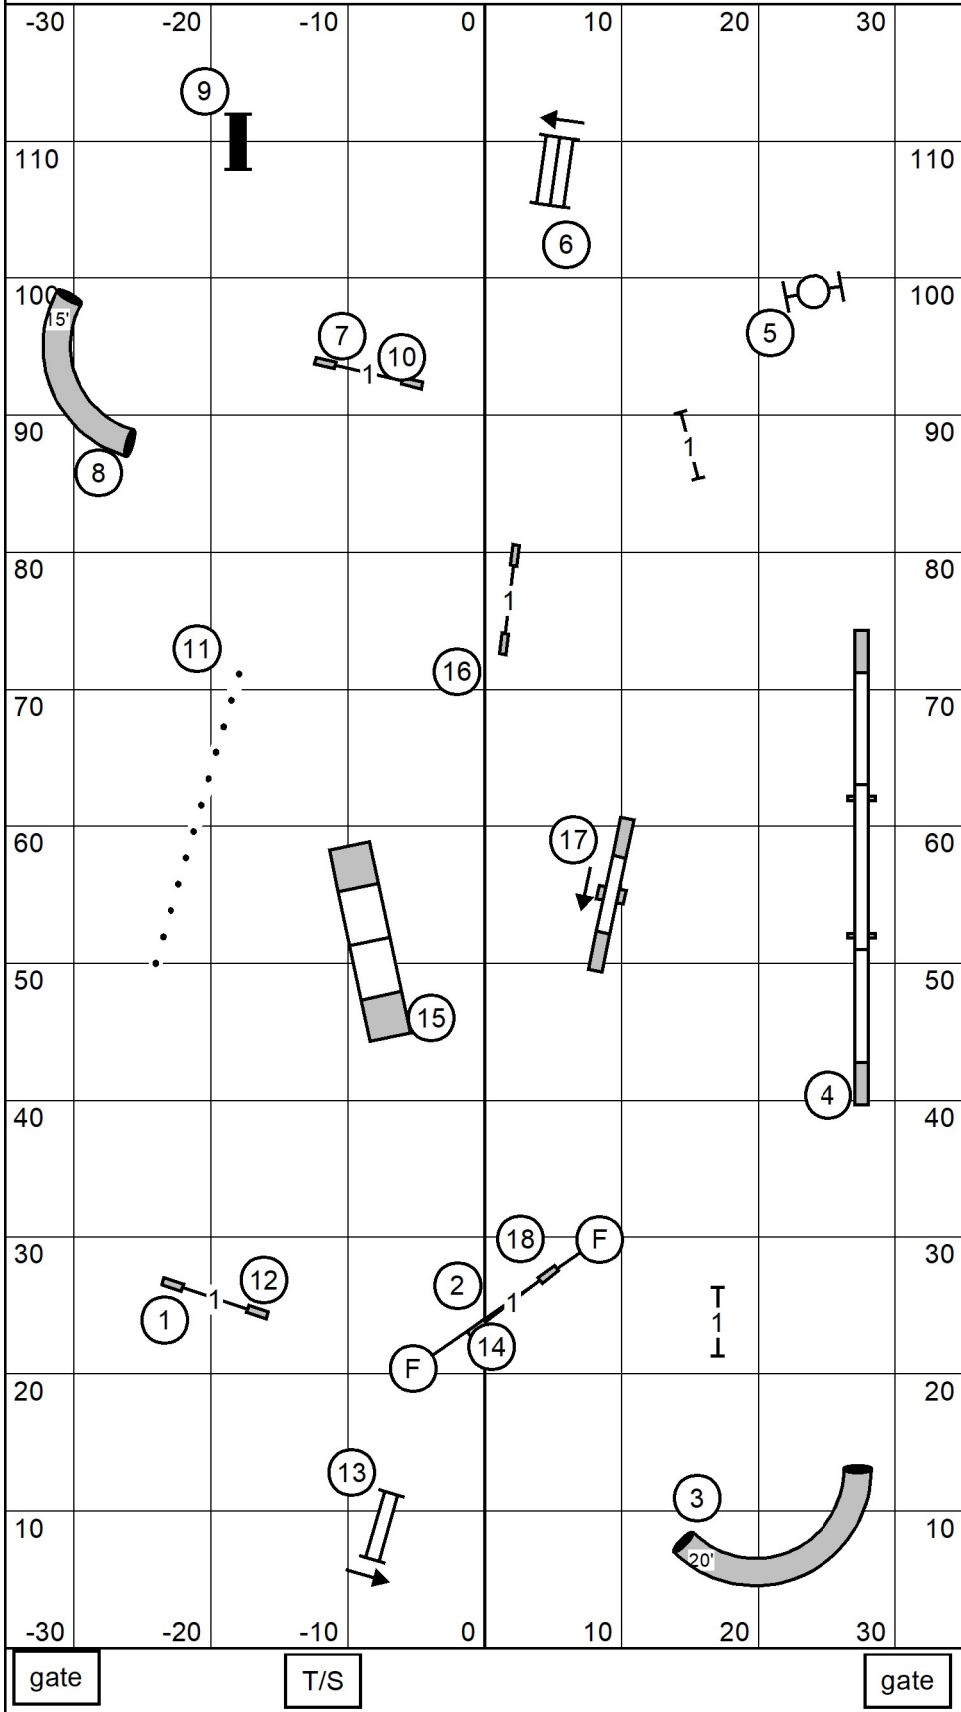

Charlottesville Albermarle Kennel Club
Walnut Hill Farm
Reva, VA
Saturday, December 14, 2024

Excellent/ Master STD
Indoors on Dirt
70 x 120 ft
Judge: Andrew Mellon