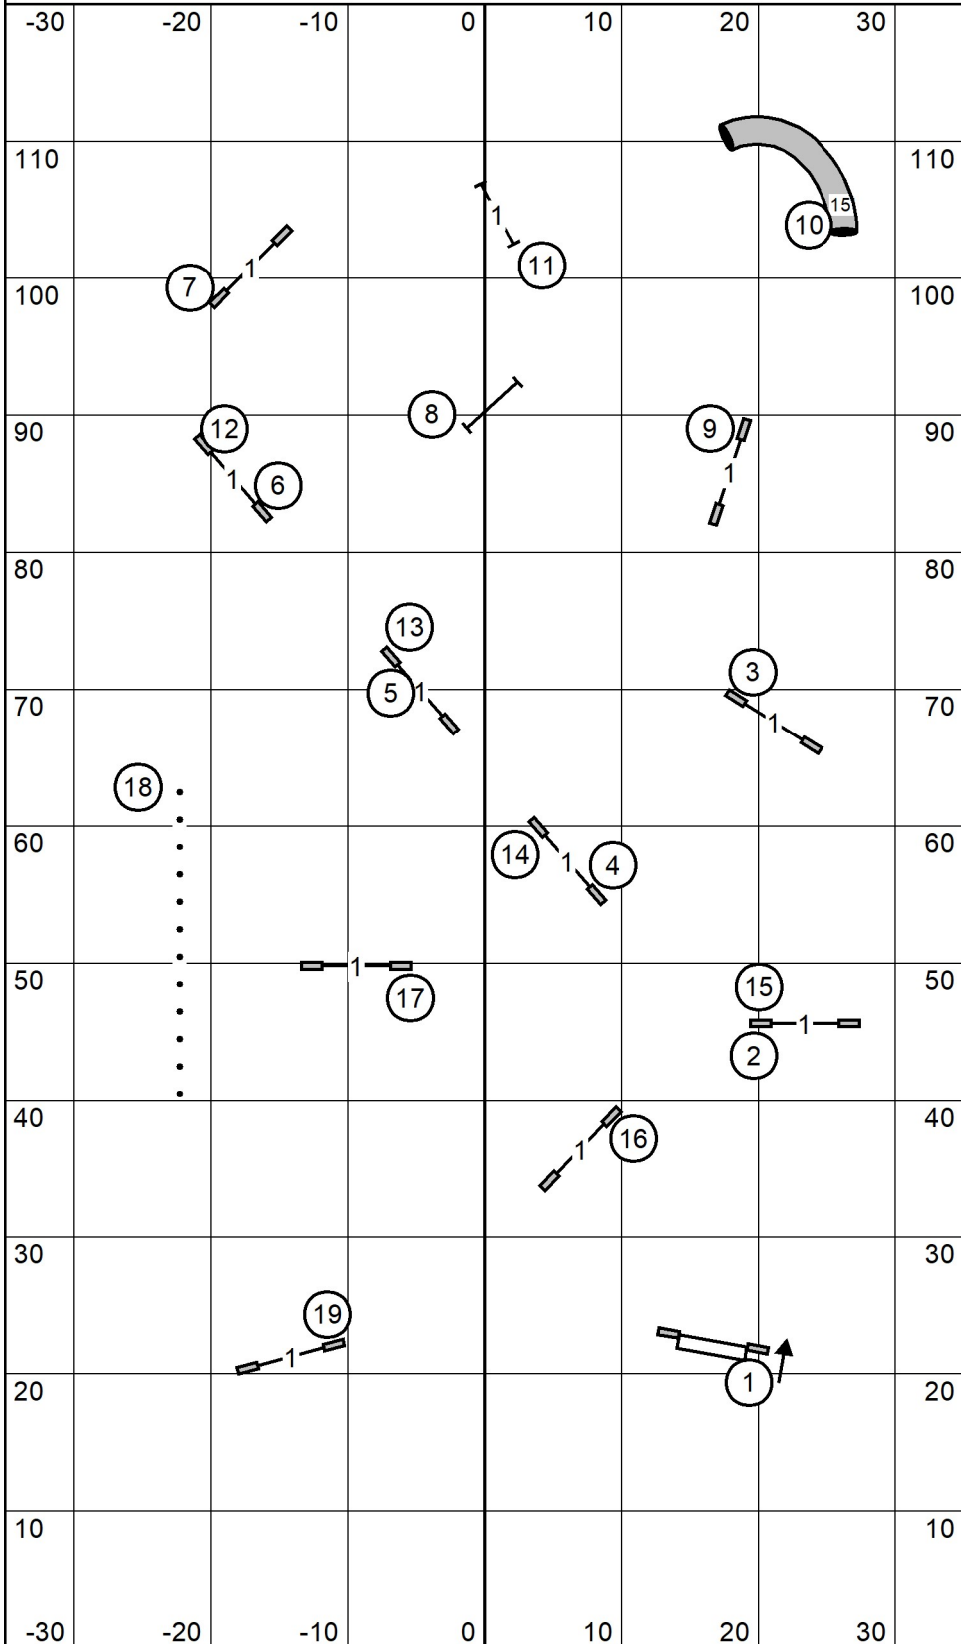

Charlottesville Albermarle Kennel Club
Walnut Hill Farm
Reva, VA
Saturday, December 14, 2024

Premier JWW
Indoors on Dirt
70 x 120 ft
Judge: Andrew Mellon