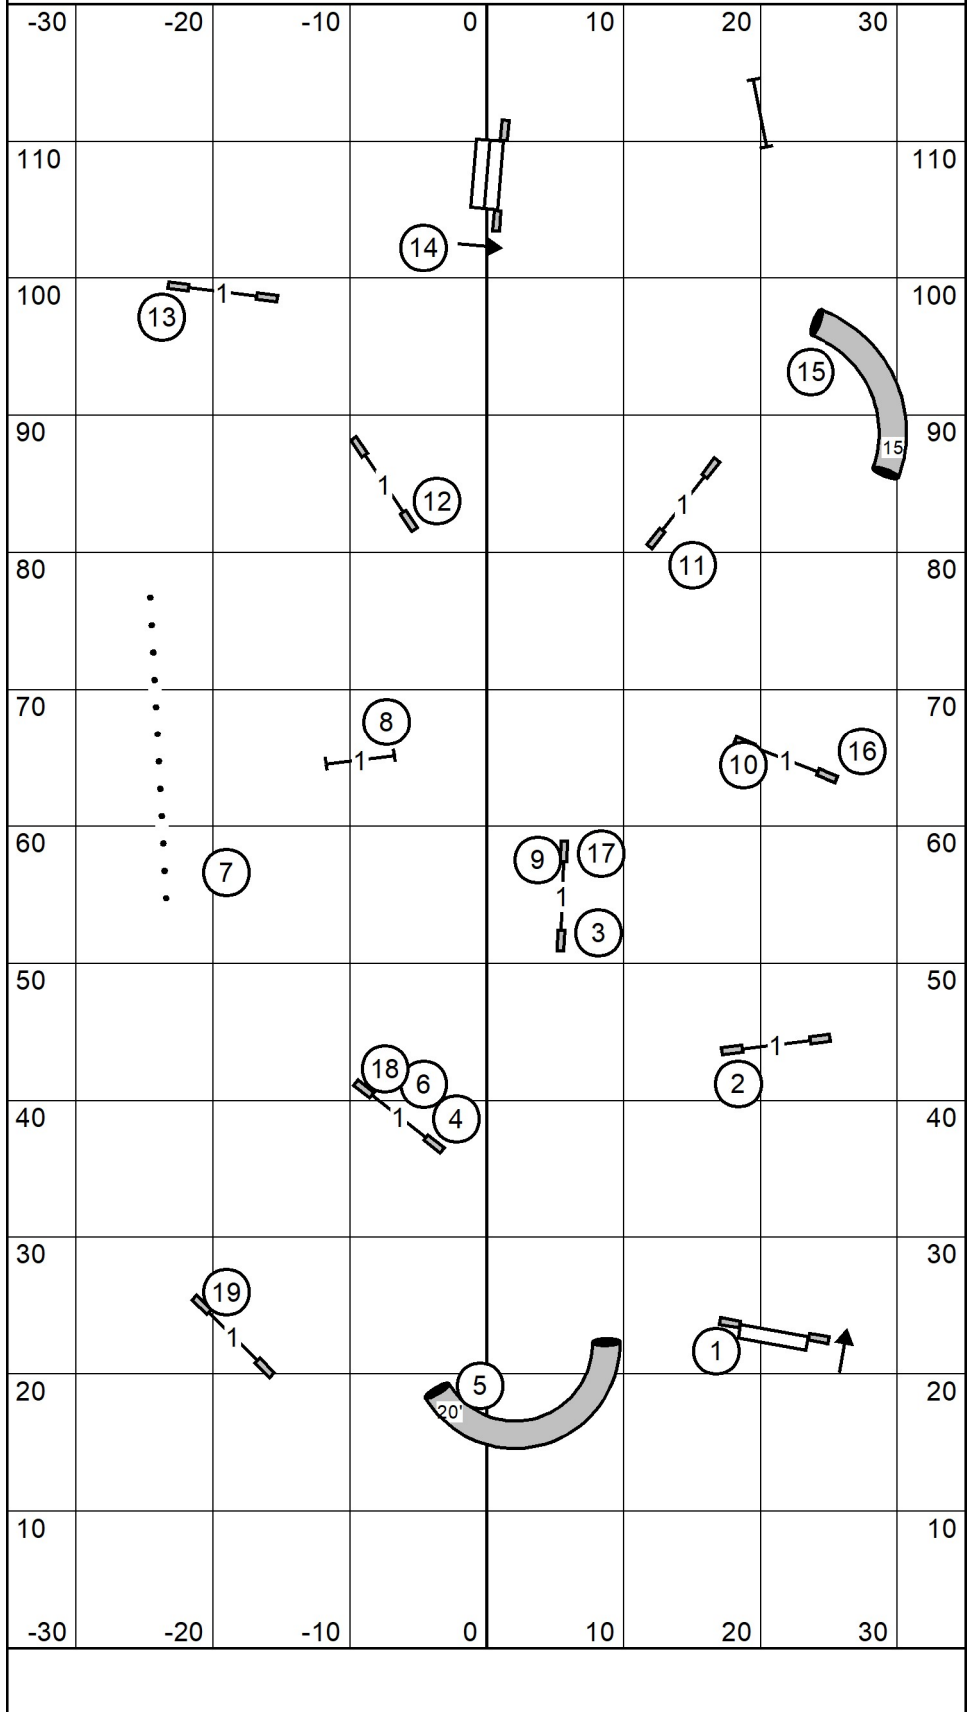

Charlottesville Albermarle Kennel Club
Walnut Hill Farm
Reva, VA
Saturday, December 14, 2024

Excellent/ Master JWW
Indoors on Dirt
70 x 120 ft
Judge: Andrew Mellon