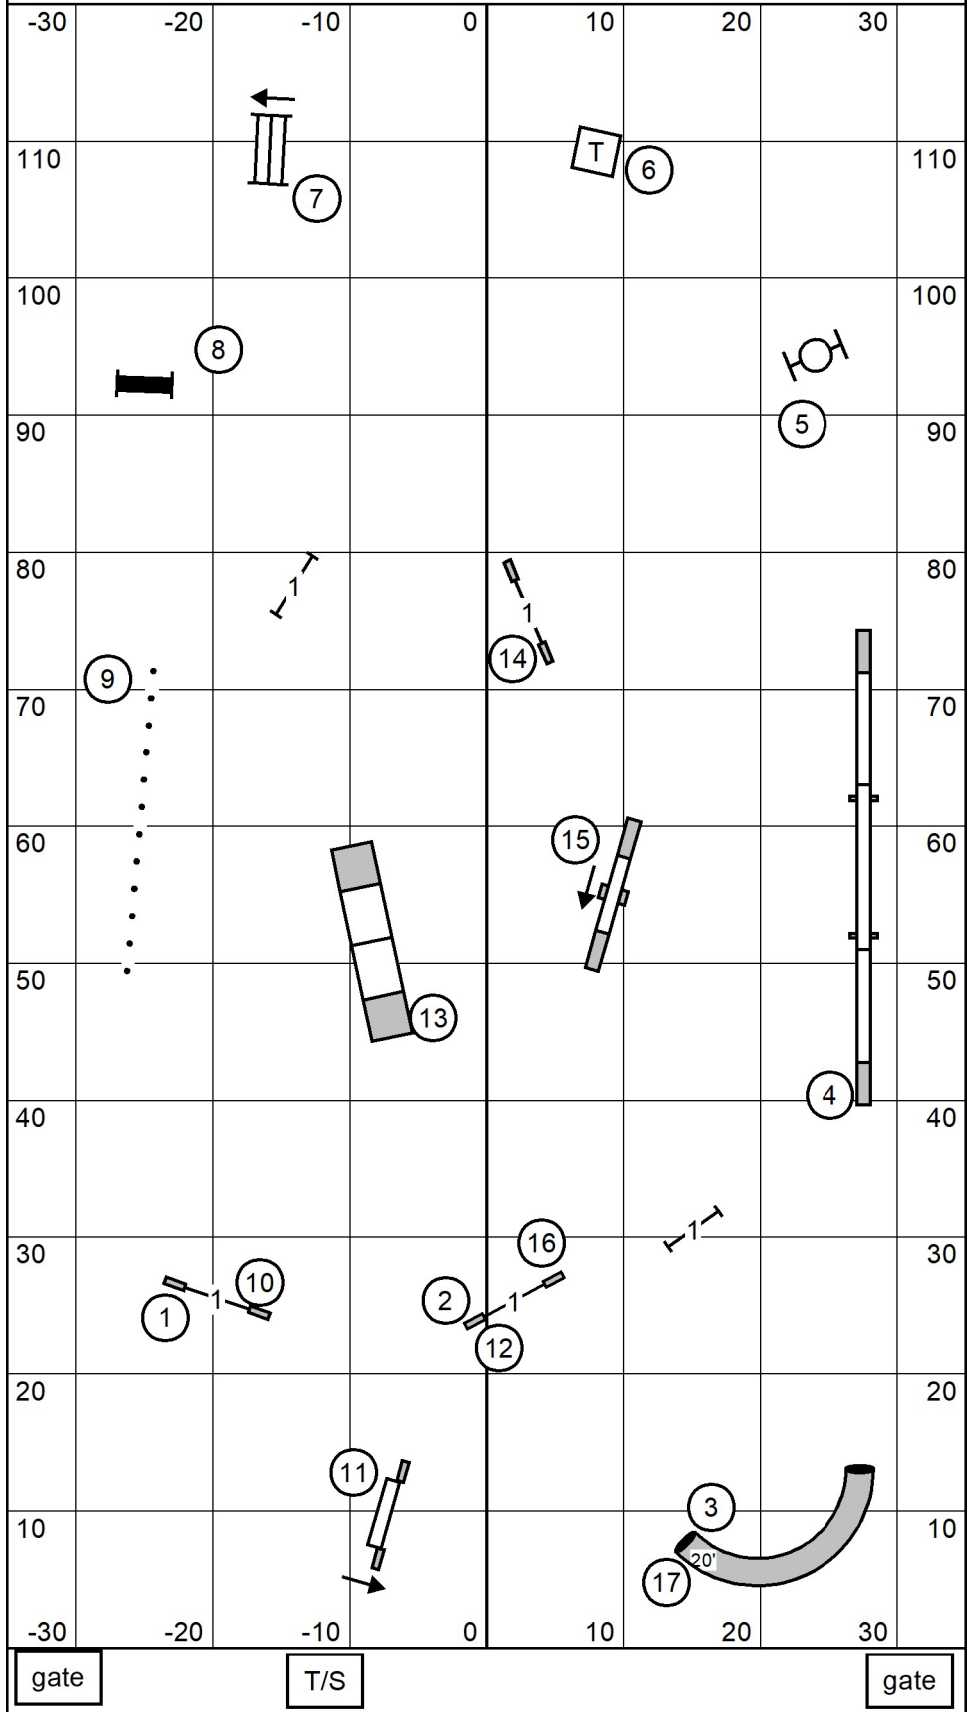

Excellent/ Master JWW
 Indoors on Dirt
 70 x 120 ft
 Judge: Andrew Mellon

Charlottesville Albermarle Kennel Club
 Walnut Hill Farm
 Reva, VA
 Saturday, December 14, 2024

Excellent/ Master STD
 Indoors on Dirt
 70 x 120 ft
 Judge: Andrew Mellon

Charlottesville Albermarle Kennel Club
 Walnut Hill Farm
 Reva, VA
 Saturday, December 14, 2024

Open STD
 Indoors on Dirt
 70 x 120 ft
 Judge: Andrew Mellon

Charlottesville Albermarle Kennel Club
 Walnut Hill Farm
 Reva, VA
 Saturday, December 14, 2024

Novice STD
 Indoors on Dirt
 70 x 120 ft
 Judge: Andrew Mellon

Charlottesville Albermarle Kennel Club
 Walnut Hill Farm
 Reva, VA
 Saturday, December 14, 2024

Open JWW
 Indoors on Dirt
 70 x 120 ft
 Judge: Andrew Mellon