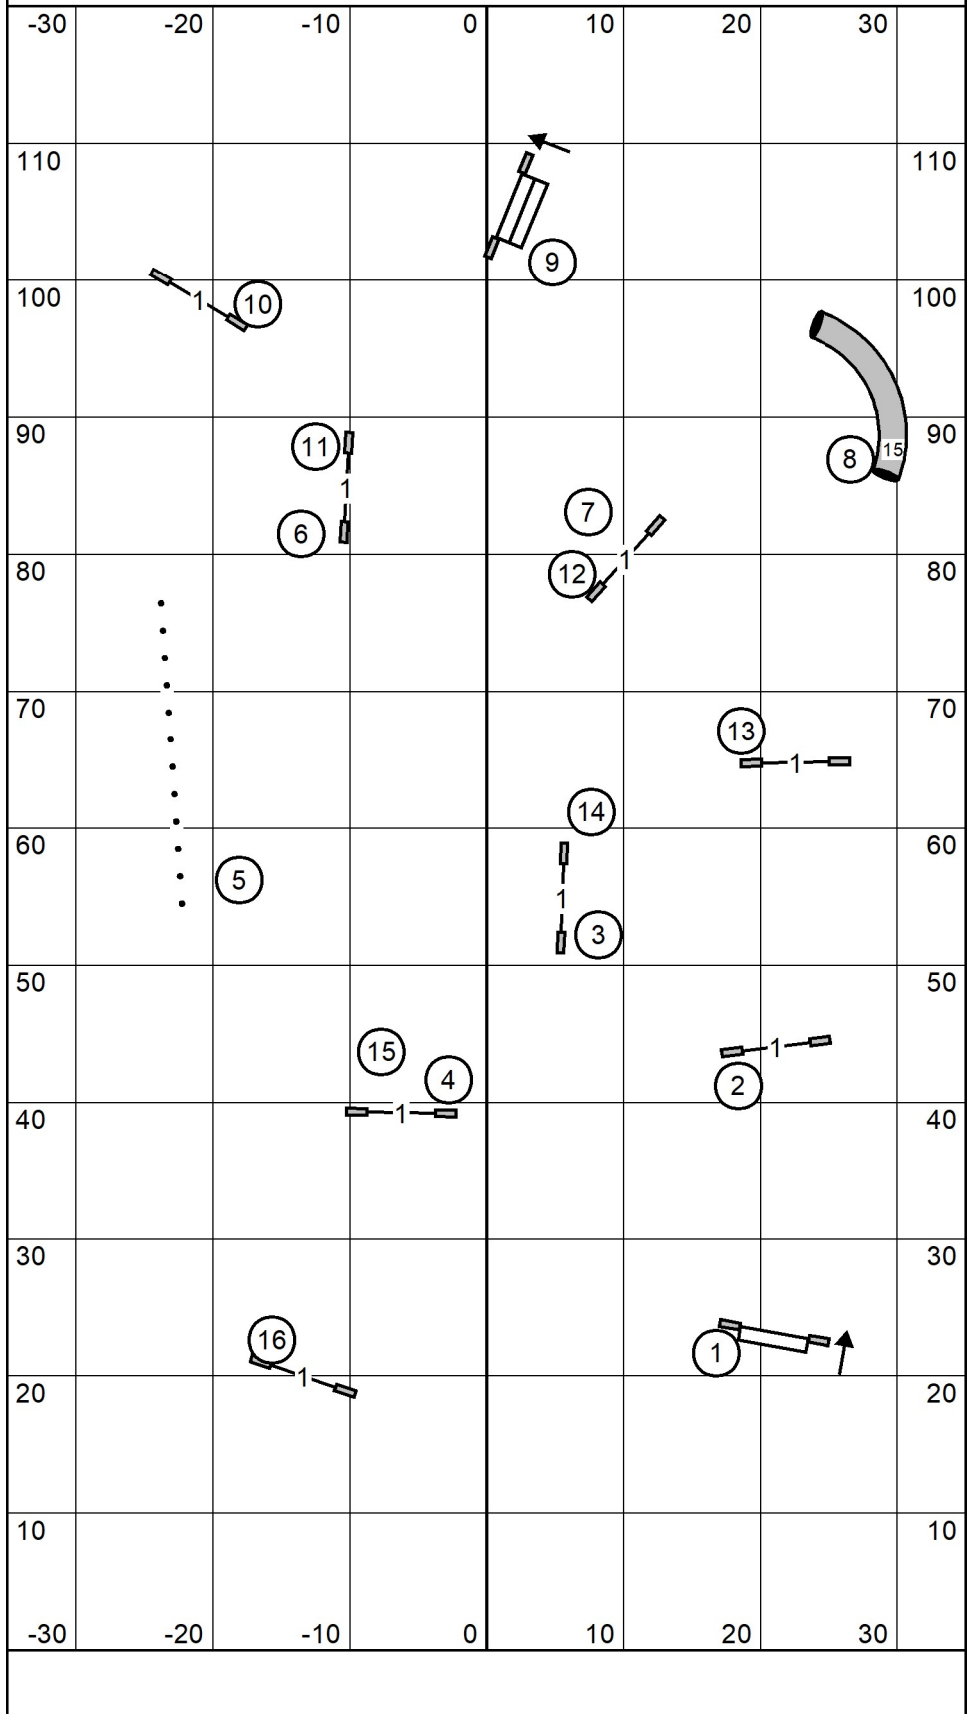

Excellent/ Master JWW
 Indoors on Dirt
 70 x 120 ft
 Judge: Andrew Mellon

Charlottesville Albermarle Kennel Club
 Walnut Hill Farm
 Reva, VA
 Saturday, December 14, 2024

Excellent/ Master STD
 Indoors on Dirt
 70 x 120 ft
 Judge: Andrew Mellon

Charlottesville Albermarle Kennel Club
 Walnut Hill Farm
 Reva, VA
 Saturday, December 14, 2024

Open STD
 Indoors on Dirt
 70 x 120 ft
 Judge: Andrew Mellon

Charlottesville Albermarle Kennel Club
 Walnut Hill Farm
 Reva, VA
 Saturday, December 14, 2024

Novice STD
 Indoors on Dirt
 70 x 120 ft
 Judge: Andrew Mellon

Charlottesville Albermarle Kennel Club
 Walnut Hill Farm
 Reva, VA
 Saturday, December 14, 2024

Open JWW
 Indoors on Dirt
 70 x 120 ft
 Judge: Andrew Mellon