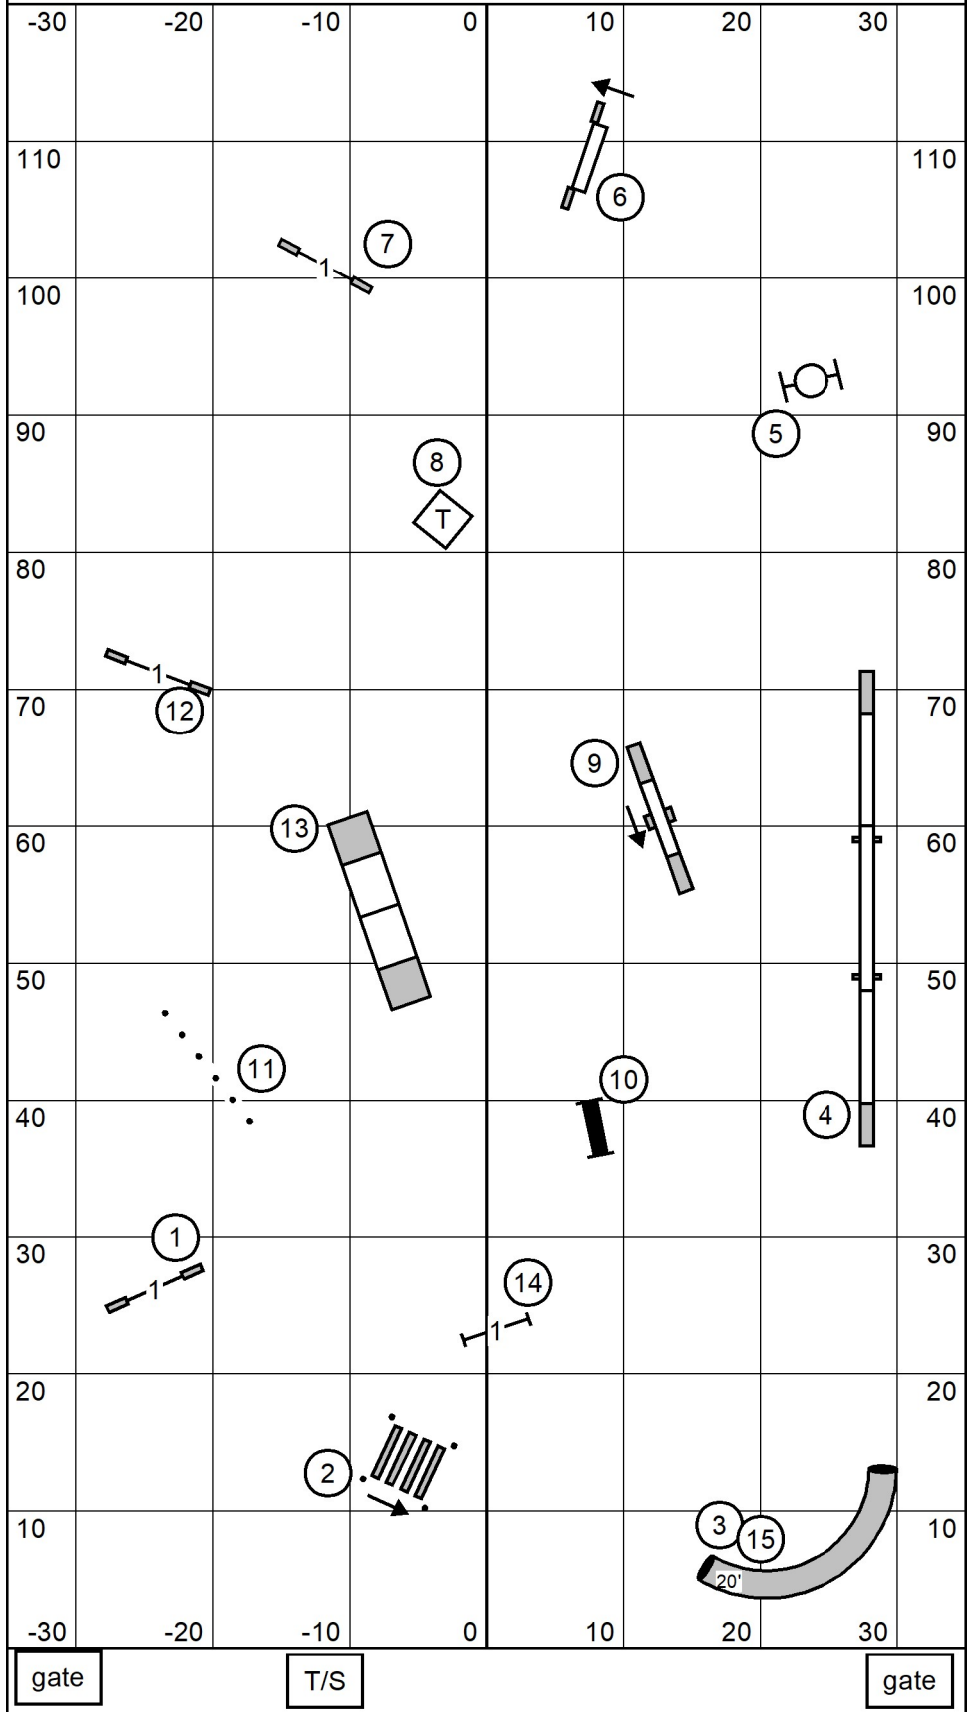

Charlottesville Albermarle Kennel Club
Walnut Hill Farm
Reva, VA
Saturday, December 14, 2024

Novice STD
Indoors on Dirt
70 x 120 ft
Judge: Andrew Mellon