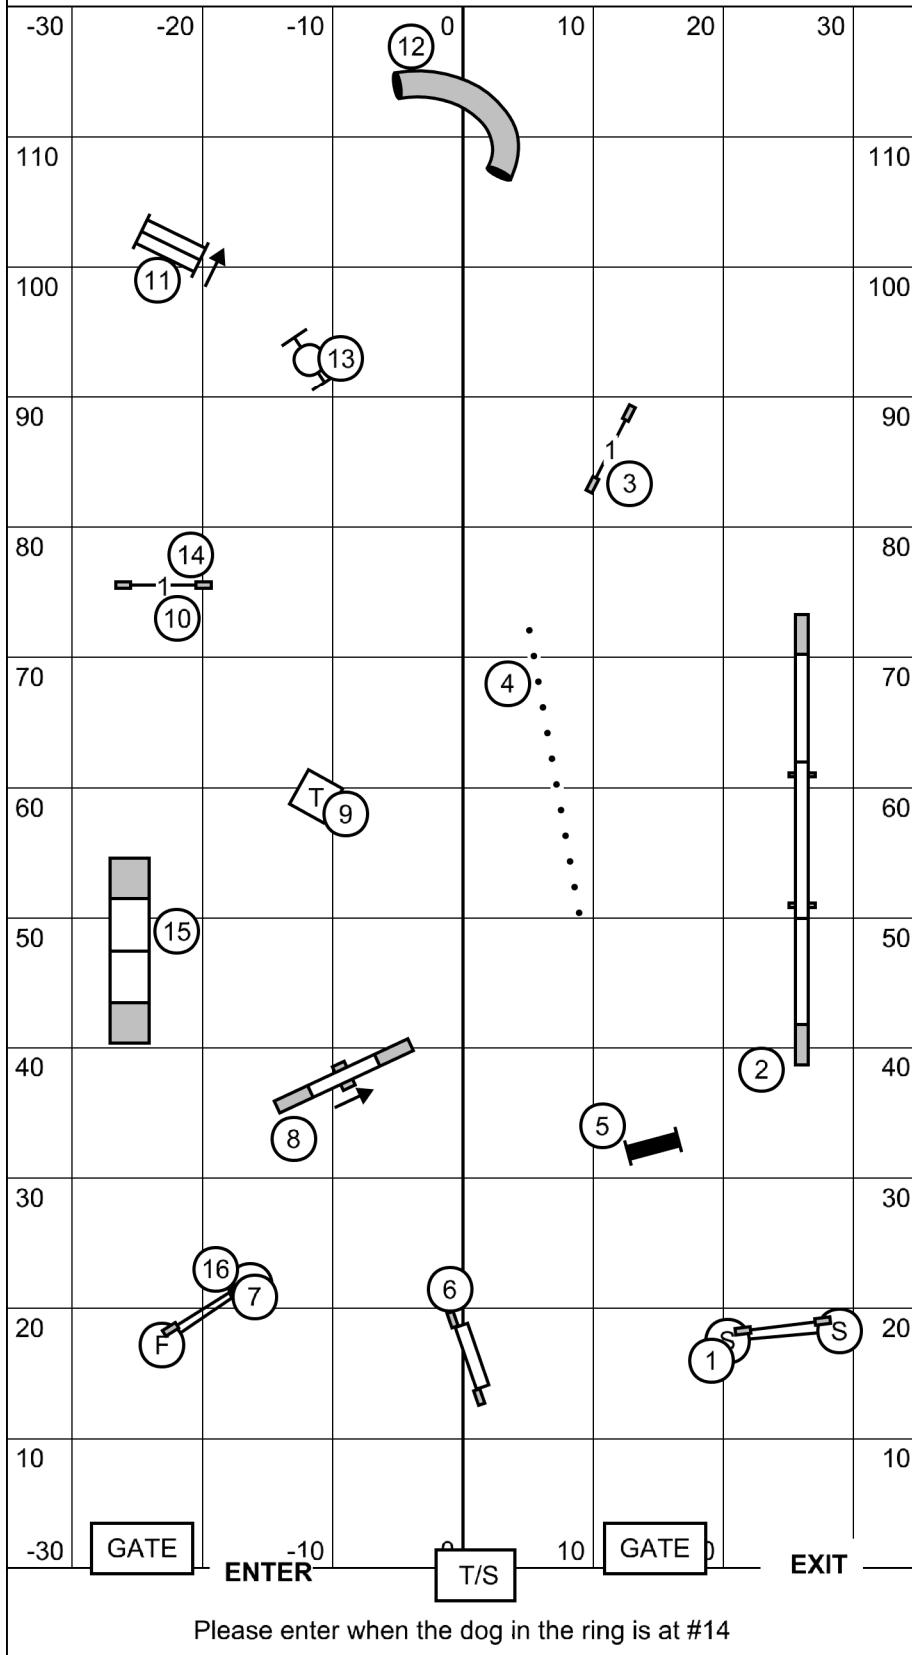

Reva Agility Club Enthusiasts
Agility Trial - Walnut Hill Farms
Reva, Virginia
Saturday, November 25, 2023

Open Standard
Ring: 120' X 70'
Indoors on Dirt
Judge: Candy Nettles