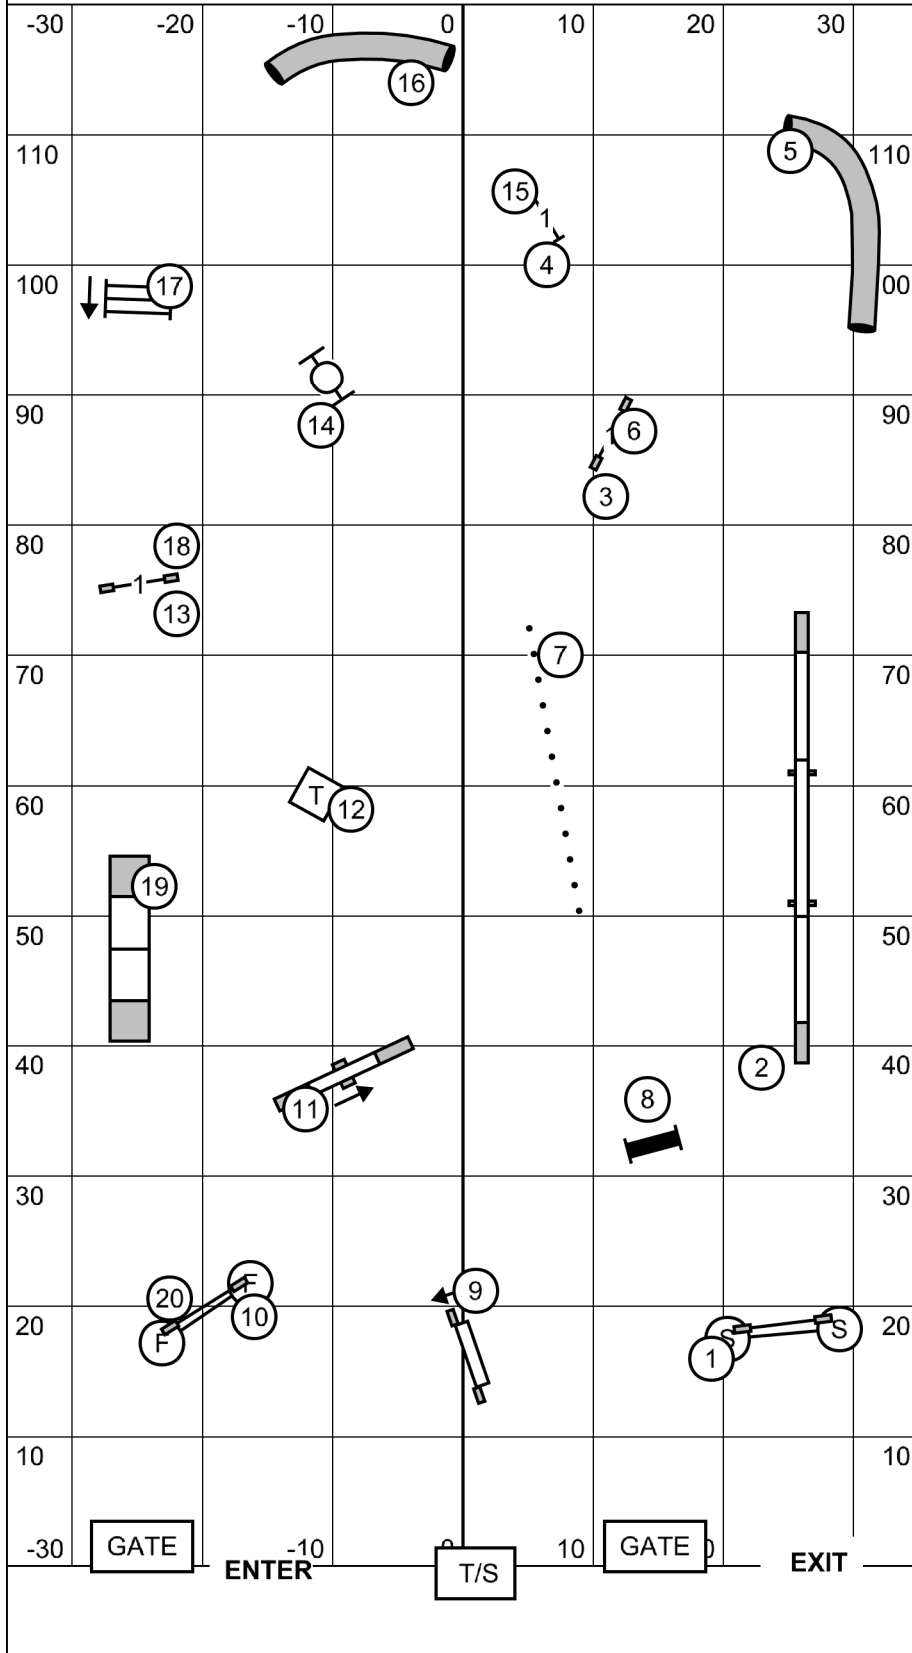

Reva Agility Club Enthusiasts
Agility Trial - Walnut Hill Farms
Reva, Virginia
Saturday, November 25, 2023

Master Excellent Standard
Ring: 120' X 70'
Indoors on Dirt
Judge: Candy Nettles