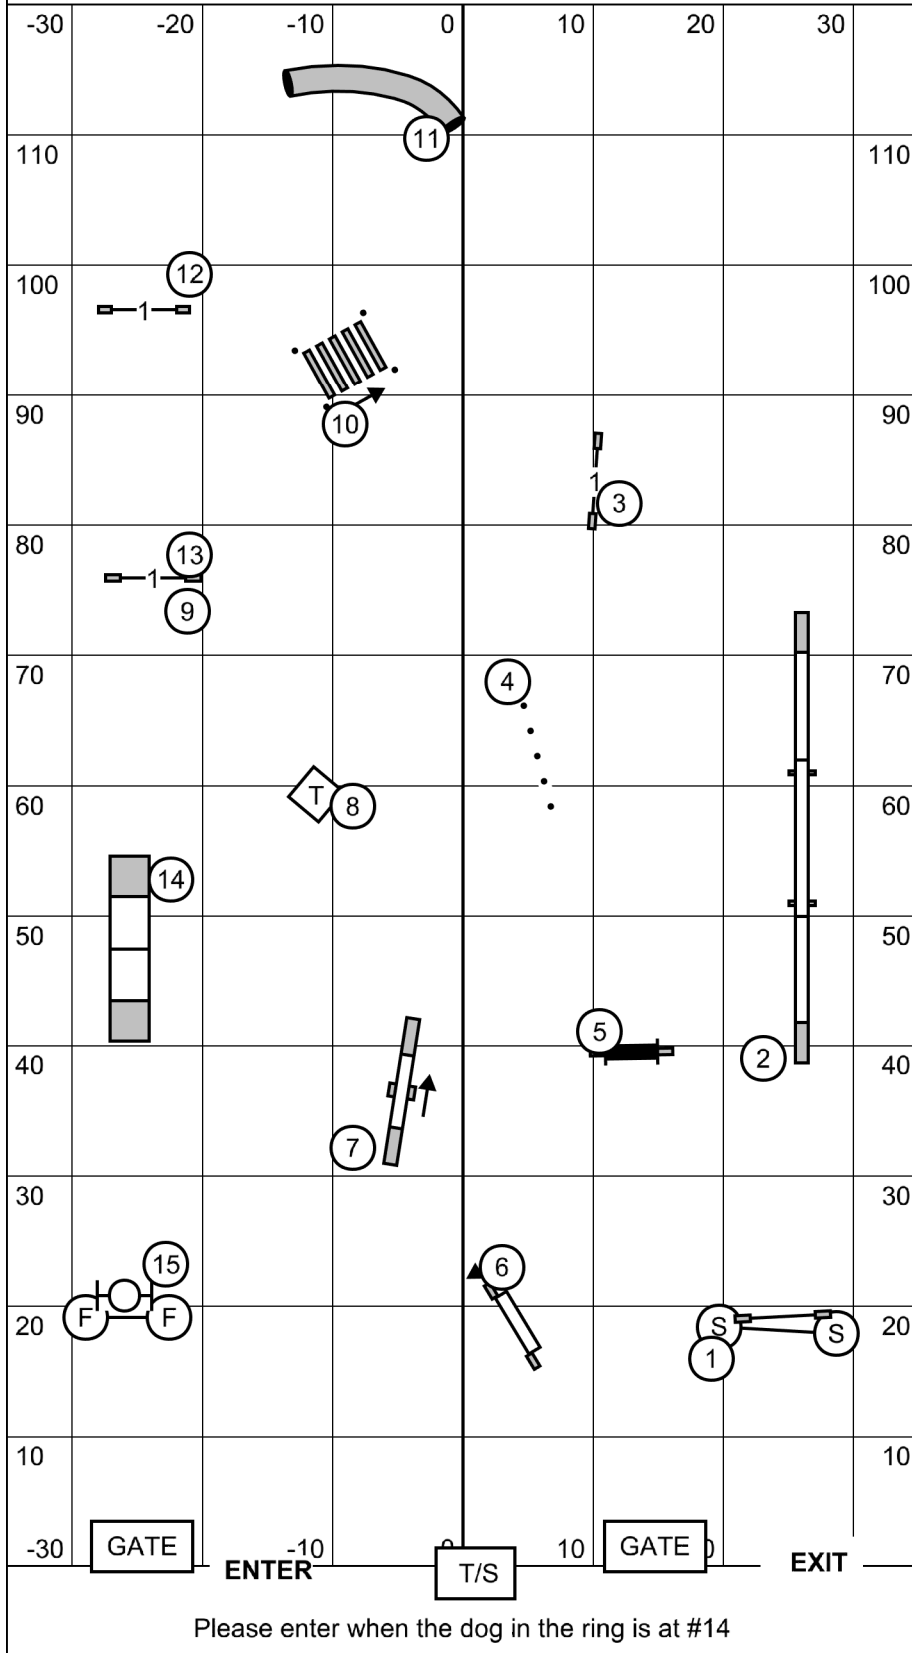

Master Excellent Standard
 Ring: 120' X 70'
 Indoors on Dirt
 Judge: Candy Nettles

Reva Agility Club Enthusiasts
 Agility Trial - Walnut Hill Farms
 Reva, Virginia
 Saturday, November 25, 2023

Open Standard
 Ring: 120' X 70'
 Indoors on Dirt
 Judge: Candy Nettles

Reva Agility Club Enthusiasts
 Agility Trial - Walnut Hill Farms
 Reva, Virginia
 Saturday, November 25, 2023

Novice Standard
 Ring: 120' X 70'
 Indoors on Dirt
 Judge: Candy Nettles

Reva Agility Club Enthusiasts
 Agility Trial - Walnut Hill Farms
 Reva, Virginia
 Saturday, November 25, 2023

Open JWW
 Ring: 120' X 70'
 Indoors on Dirt
 Judge: Candy Nettles

Please enter when the dog in the ring is at #15

Reva Agility Club Enthusiasts
 Agility Trial - Walnut Hill Farms
 Reva, Virginia
 Saturday, November 25, 2023

Novice JWW
 Ring: 120' X 70'
 Indoors on Dirt
 Judge: Candy Nettles