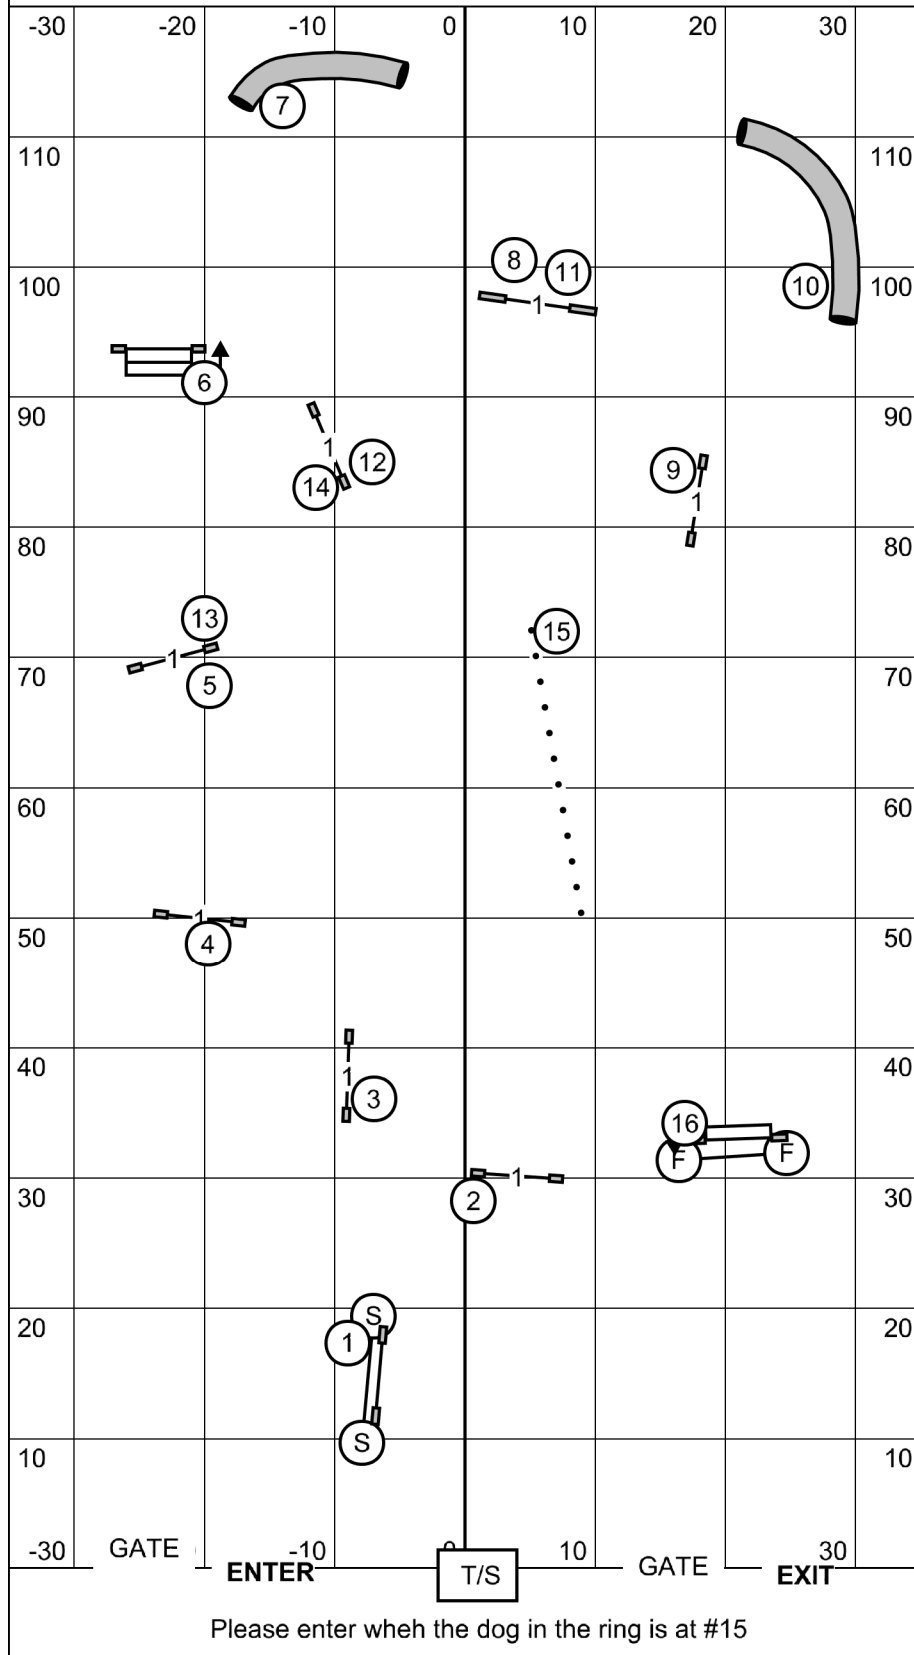

Master Excellent Standard
 Ring: 120' X 70'
 Indoors on Dirt
 Judge: Candy Nettles

Reva Agility Club Enthusiasts
 Agility Trial - Walnut Hill Farms
 Reva, Virginia
 Saturday, November 25, 2023

Open Standard
 Ring: 120' X 70'
 Indoors on Dirt
 Judge: Candy Nettles

Reva Agility Club Enthusiasts
 Agility Trial - Walnut Hill Farms
 Reva, Virginia
 Saturday, November 25, 2023

Novice Standard
 Ring: 120' X 70'
 Indoors on Dirt
 Judge: Candy Nettles

Reva Agility Club Enthusiasts
 Agility Trial - Walnut Hill Farms
 Reva, Virginia
 Saturday, November 25, 2023

Open JWW
 Ring: 120' X 70'
 Indoors on Dirt
 Judge: Candy Nettles

Please enter when the dog in the ring is at #15

Reva Agility Club Enthusiasts
 Agility Trial - Walnut Hill Farms
 Reva, Virginia
 Saturday, November 25, 2023

Novice JWW
 Ring: 120' X 70'
 Indoors on Dirt
 Judge: Candy Nettles