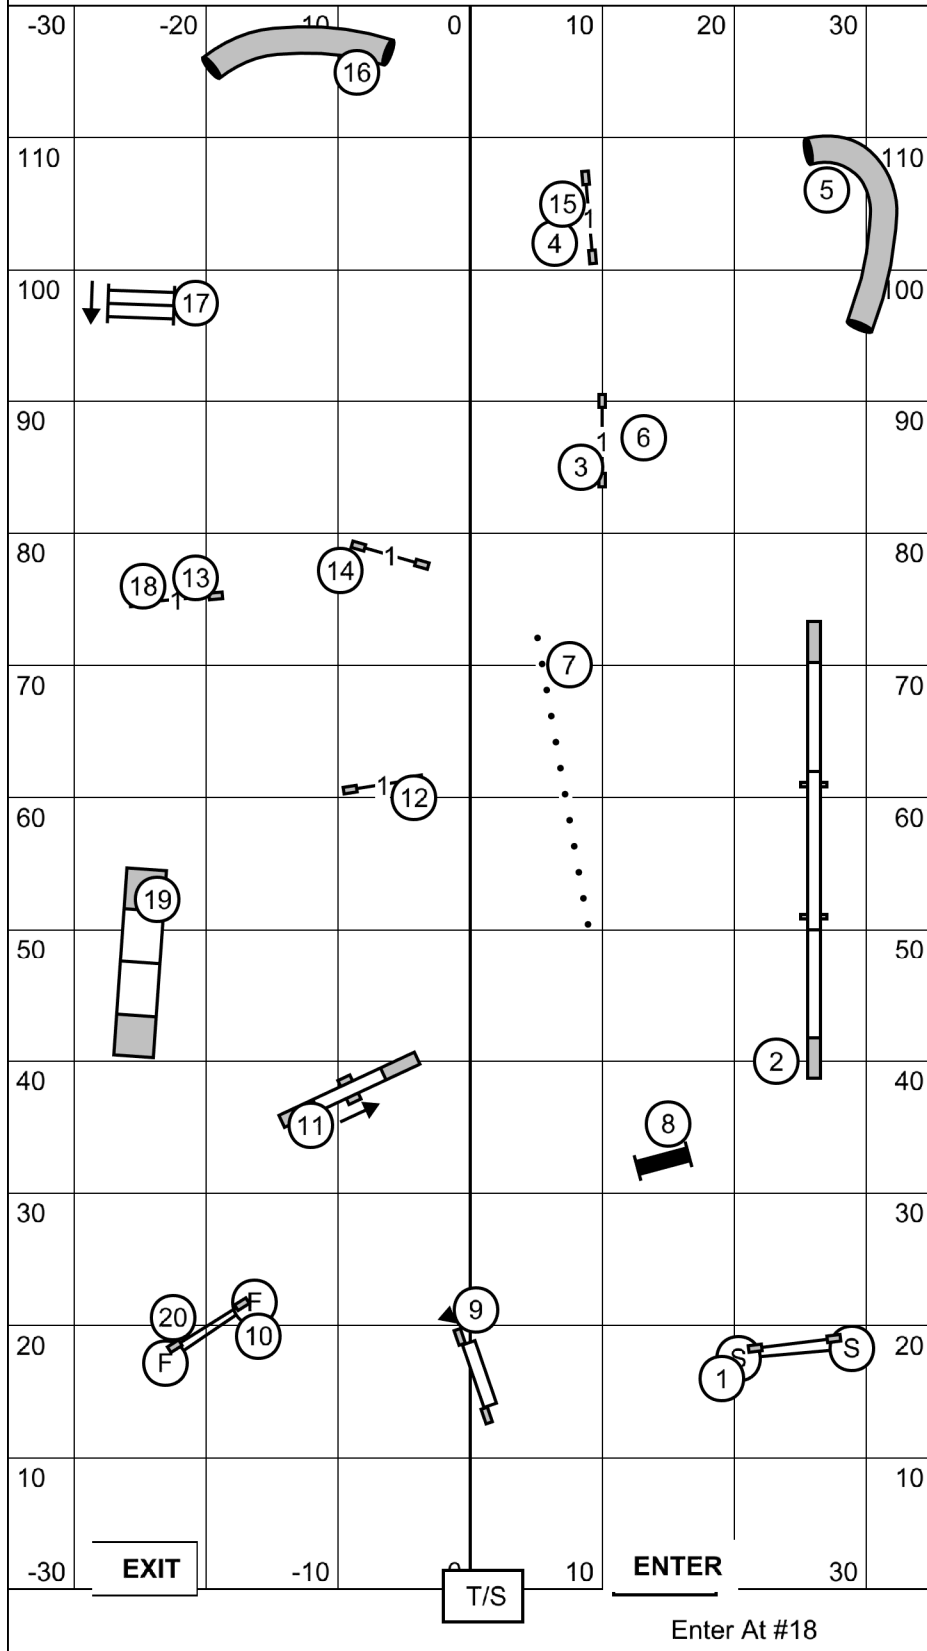

Reva Agility Club Enthusiasts
Agility Trial - Walnut Hill Farms
Reva, Virginia
Saturday, November 25, 2023

Premier Standard
Ring: 120' X 70'
Indoors on Dirt
Judge: Candy Nettles