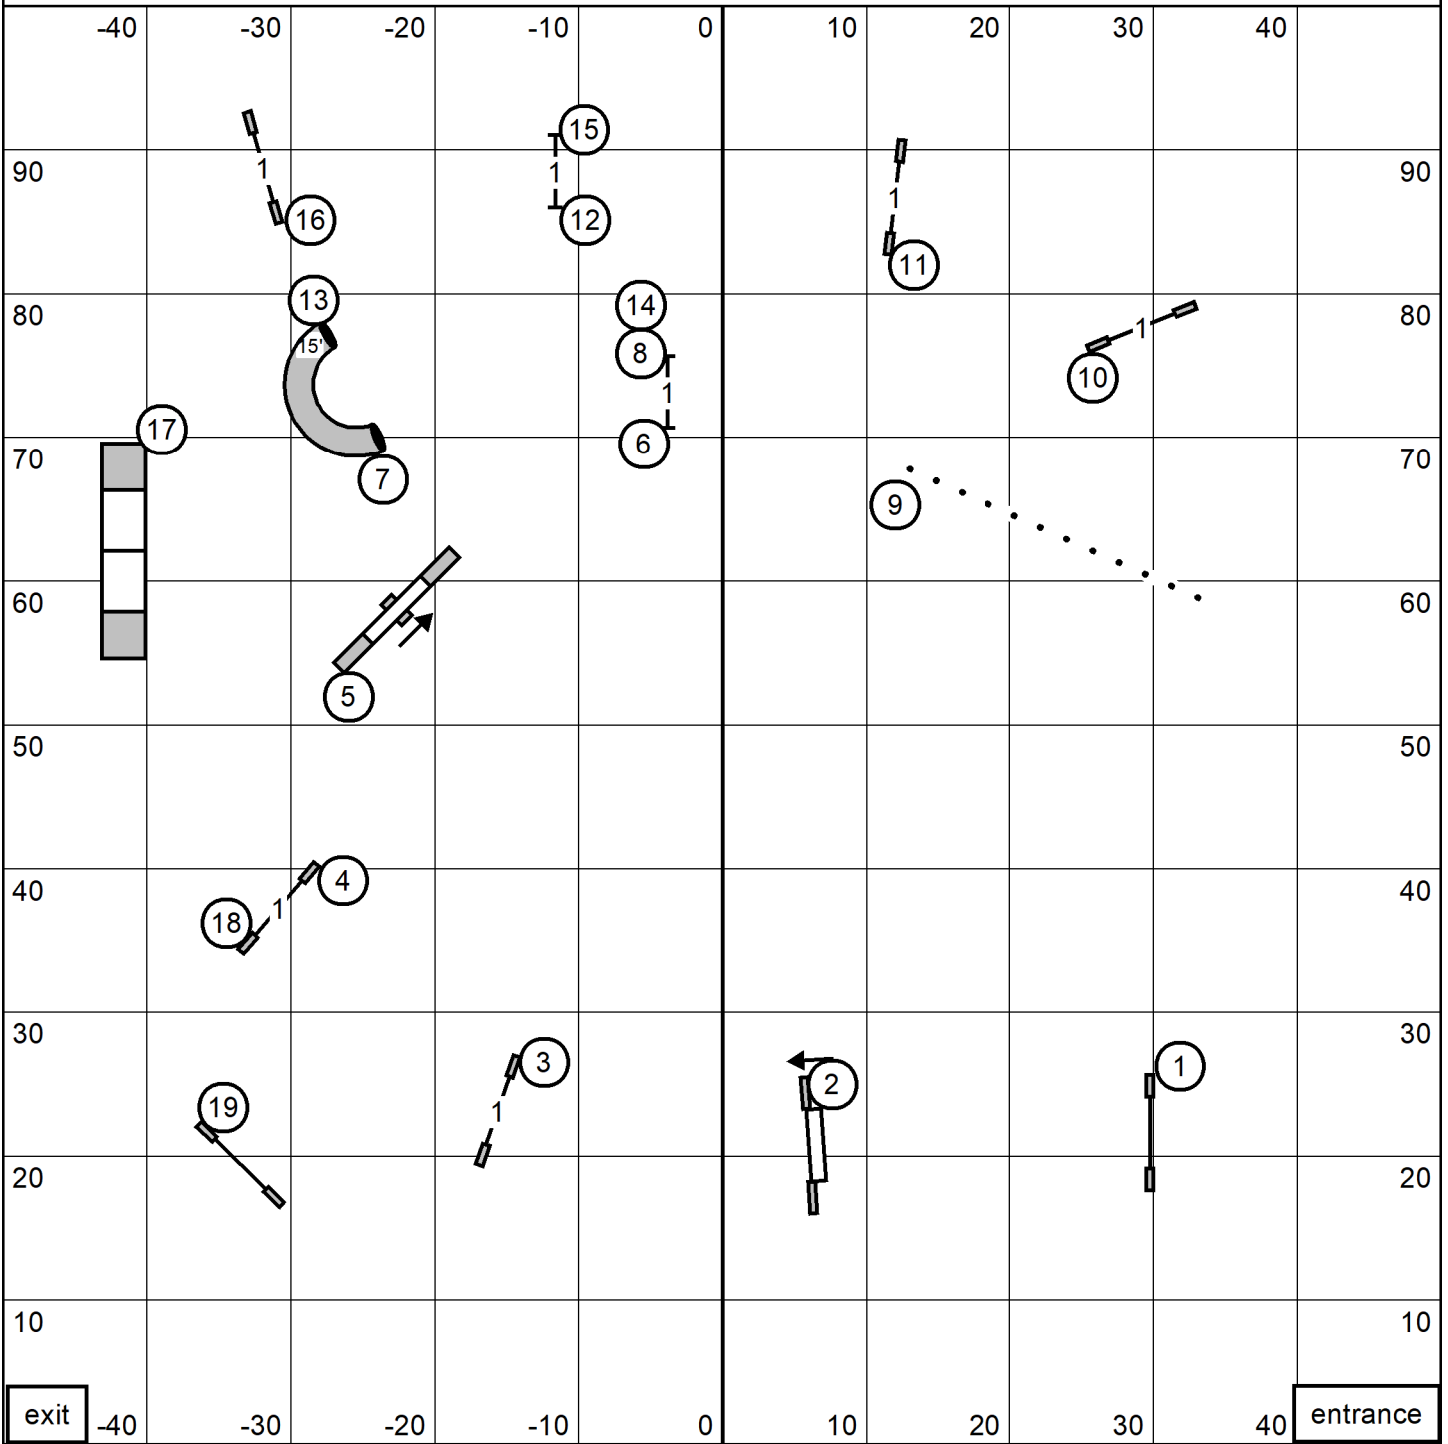

Saturday Time to Beat

exit

entrance

Time to Beat
May 18, 2024

Next dog in after
Tunnel #13

American Belgian Malinois Club
Judge: Brian Brane