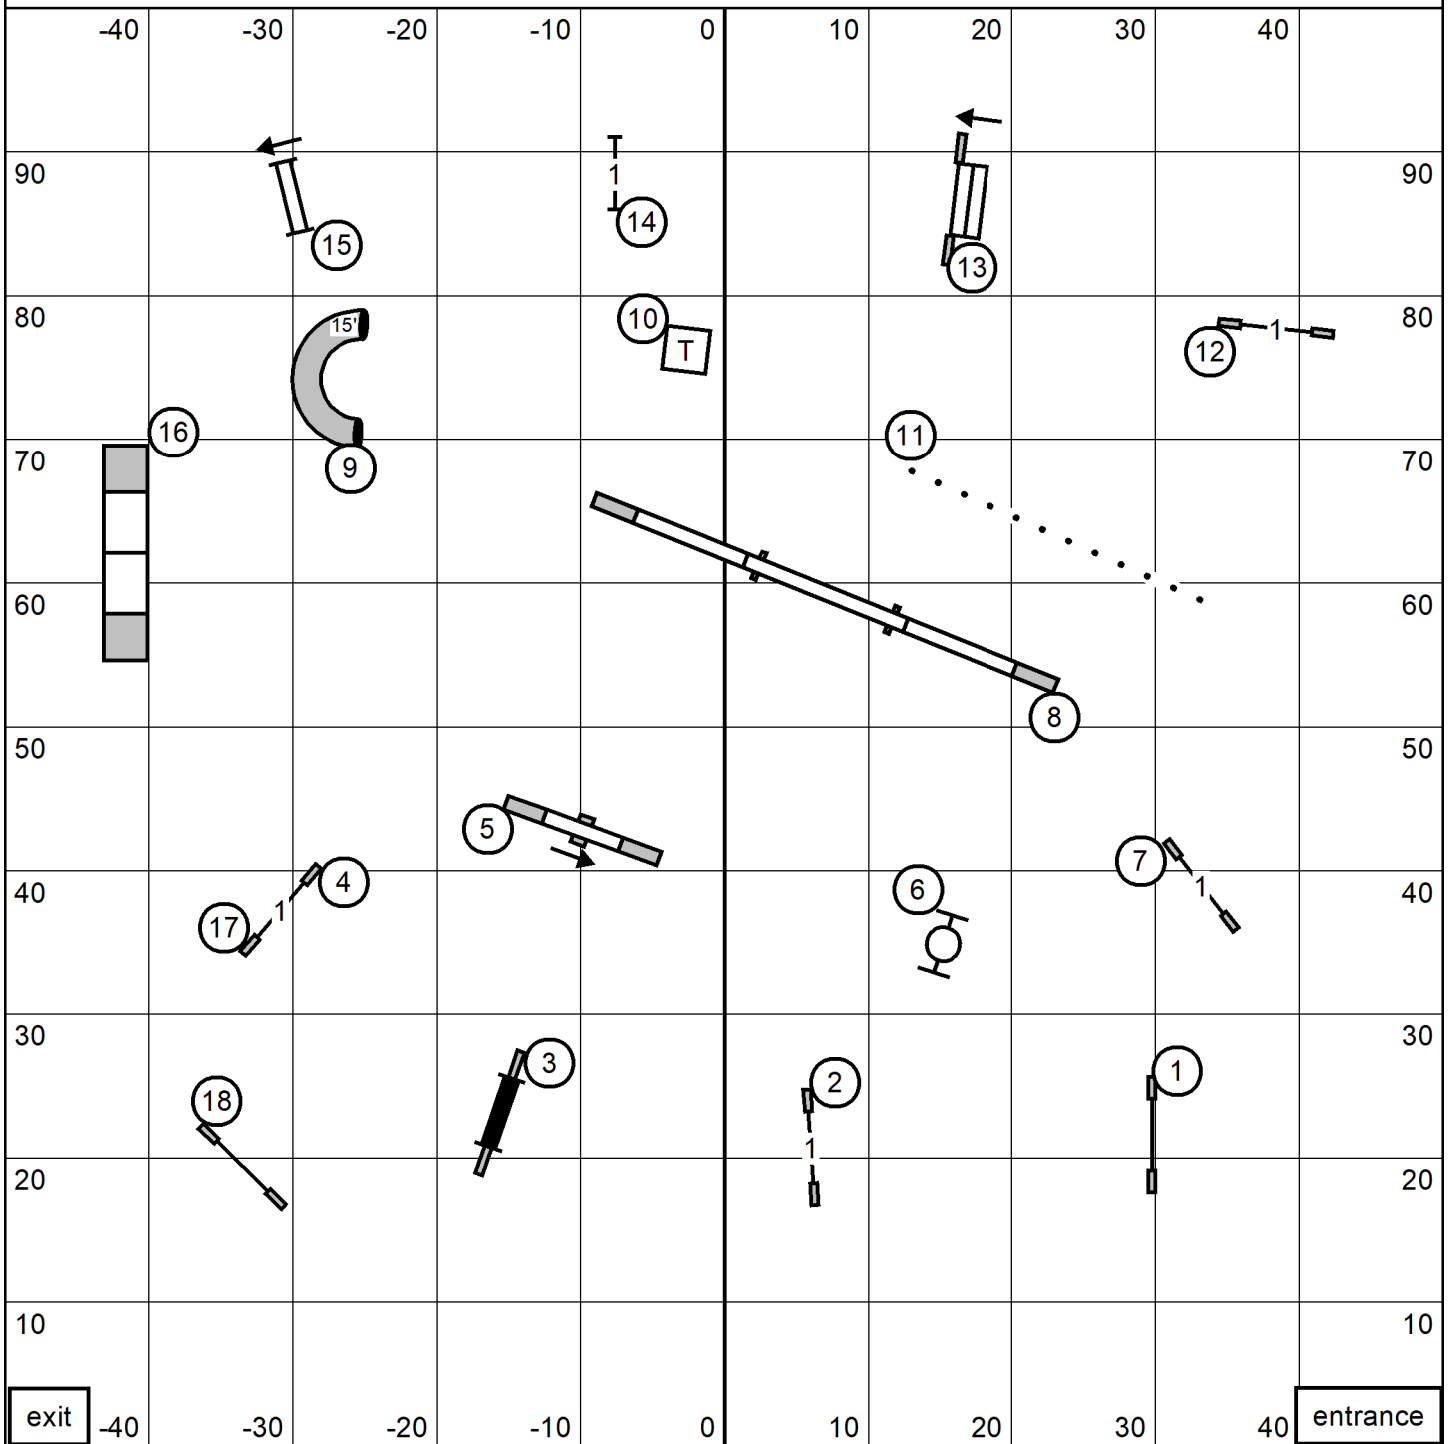

Saturday Excellent/Master STD

exit

entrance

Excellent/Master STD
May 18, 2024

Next dog in after
Triple# 13

American Belgian Malinois Club
Judge: Brian Brane