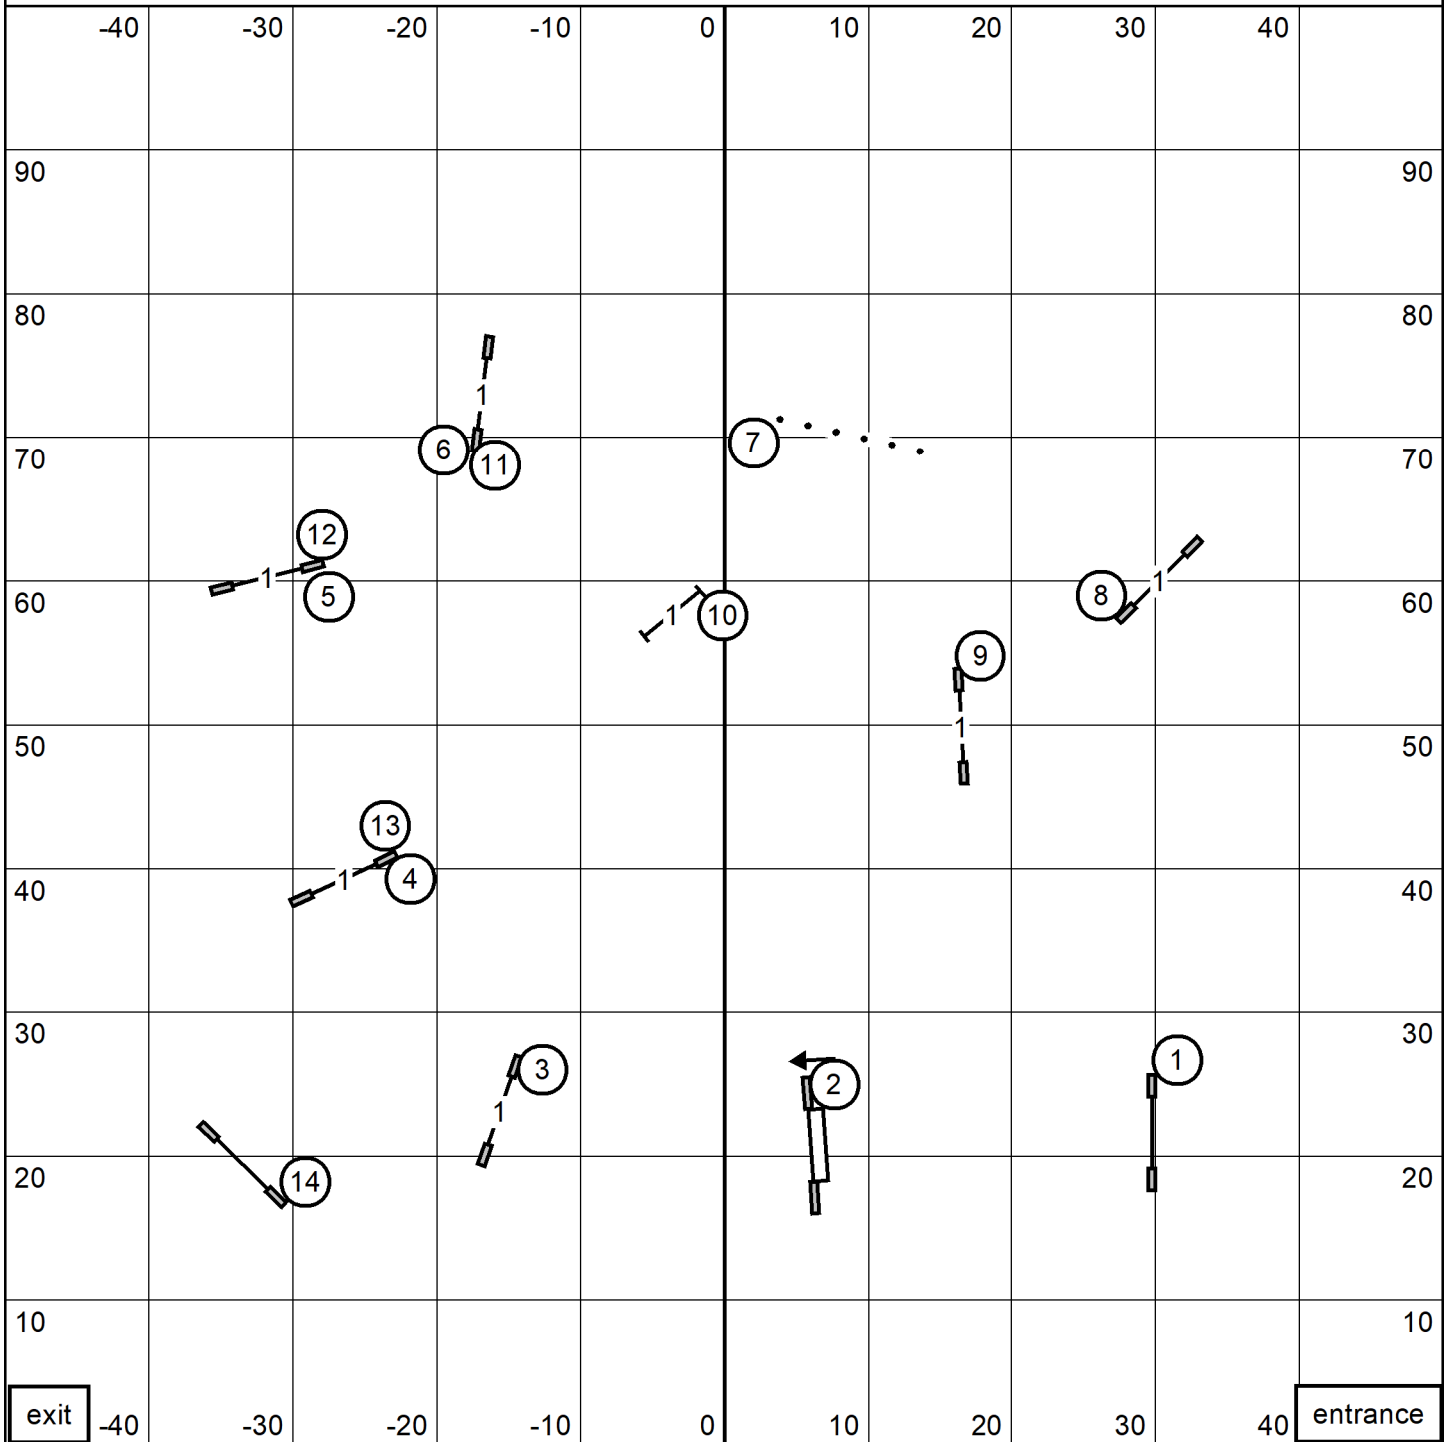

Saturday Novice JWW

Novice JWW
May 18, 2024

Next dog in after
Jump #10

American Belgian Malinois Club
Judge: Brian Brane