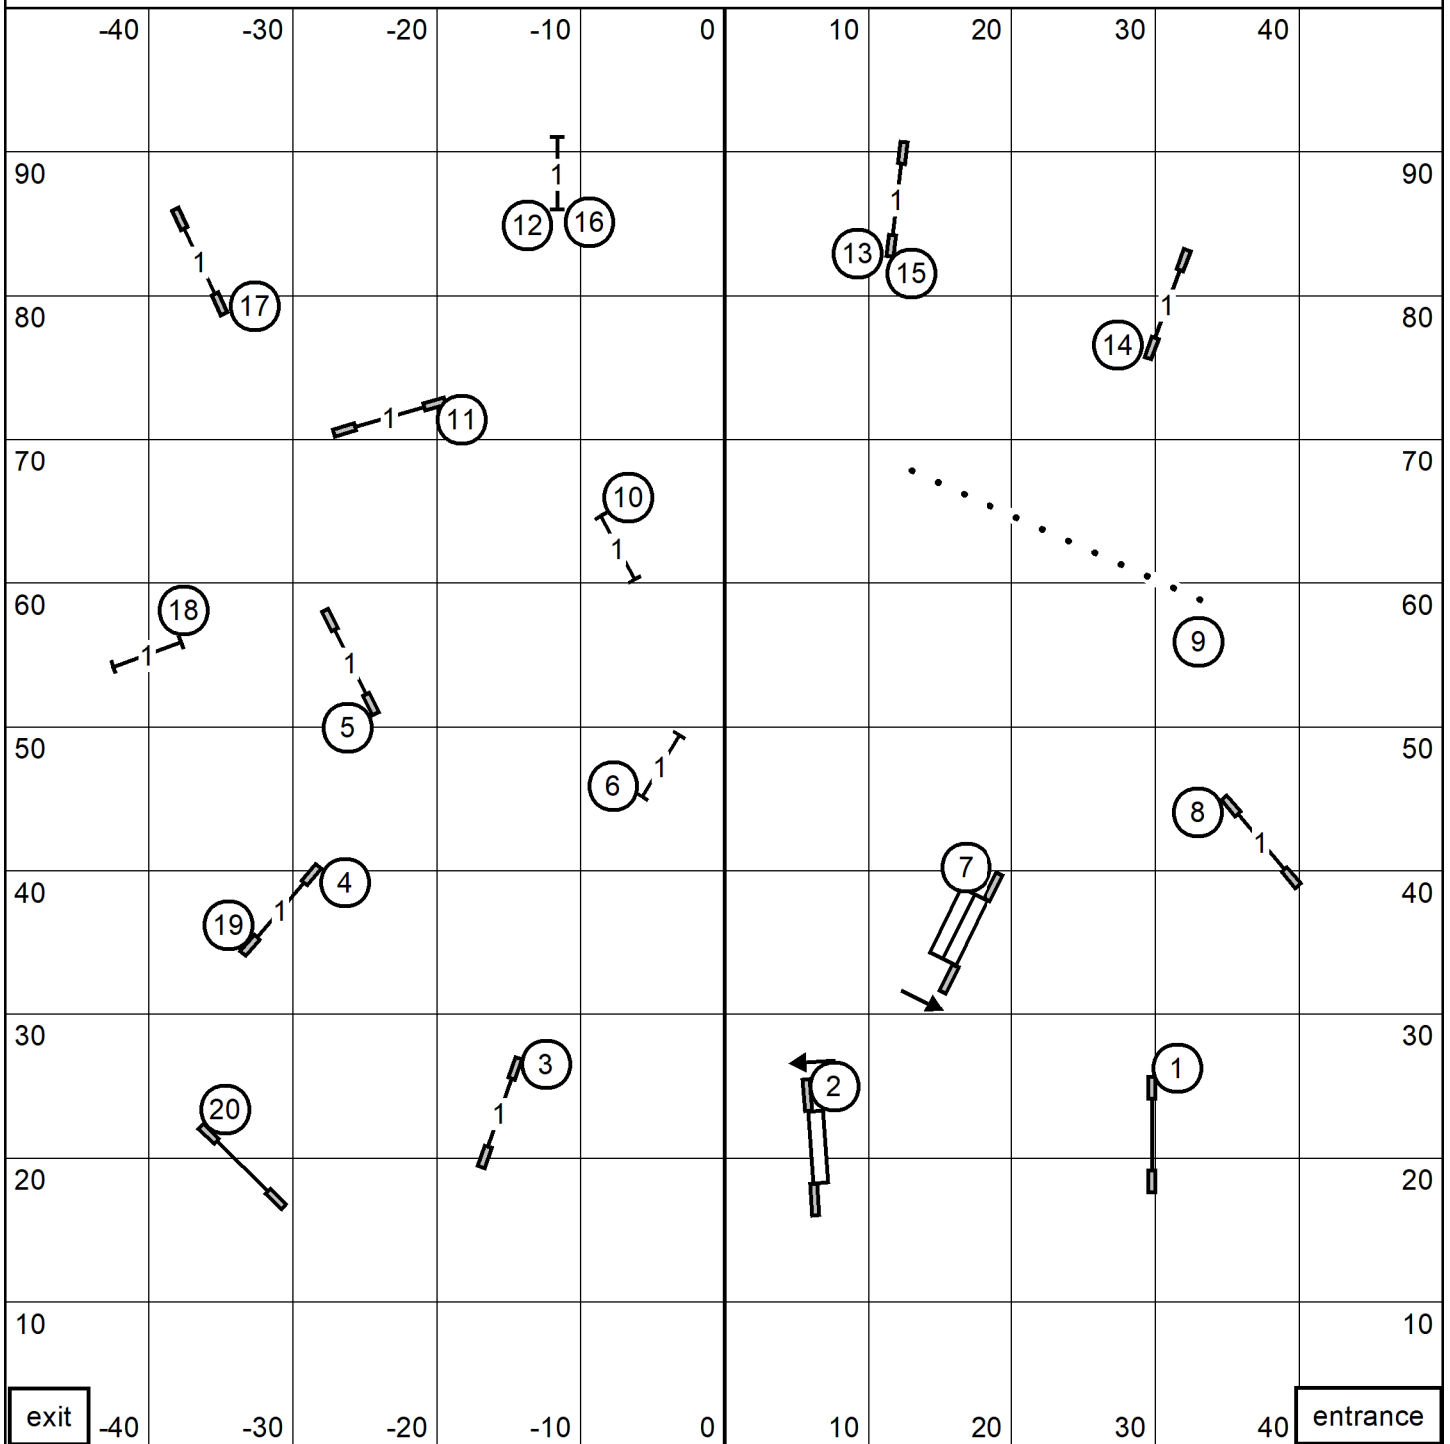

Saturday Excellent/Master JWW

exit

entrance

Excellent/Master JWW
May 18, 2024

Next dog in after
Jump #14

American Belgian Malinois Club
Judge: Brian Brane