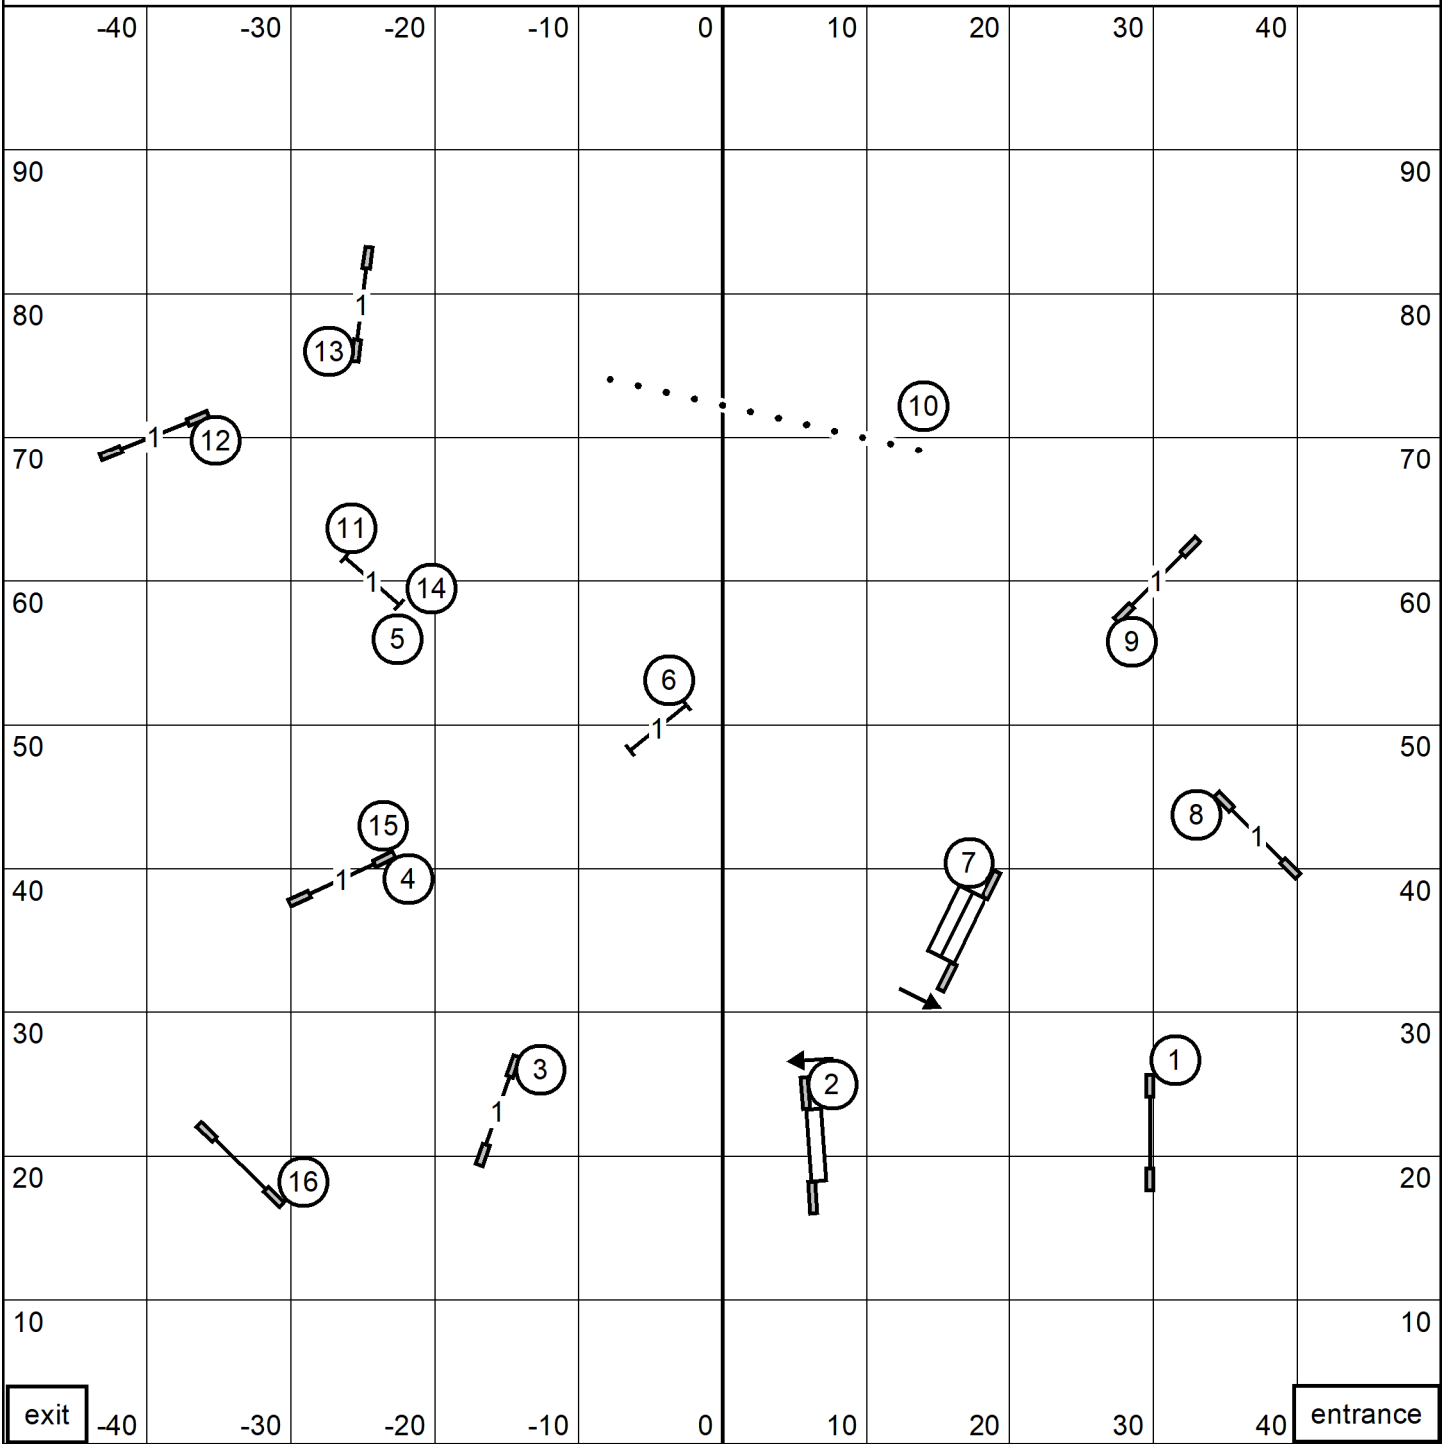

Saturday Open JWW

exit

entrance

Open JWW
May 18, 2024

Next dog in after
Weaves #10

American Belgian Malinois Club
Judge: Brian Brane