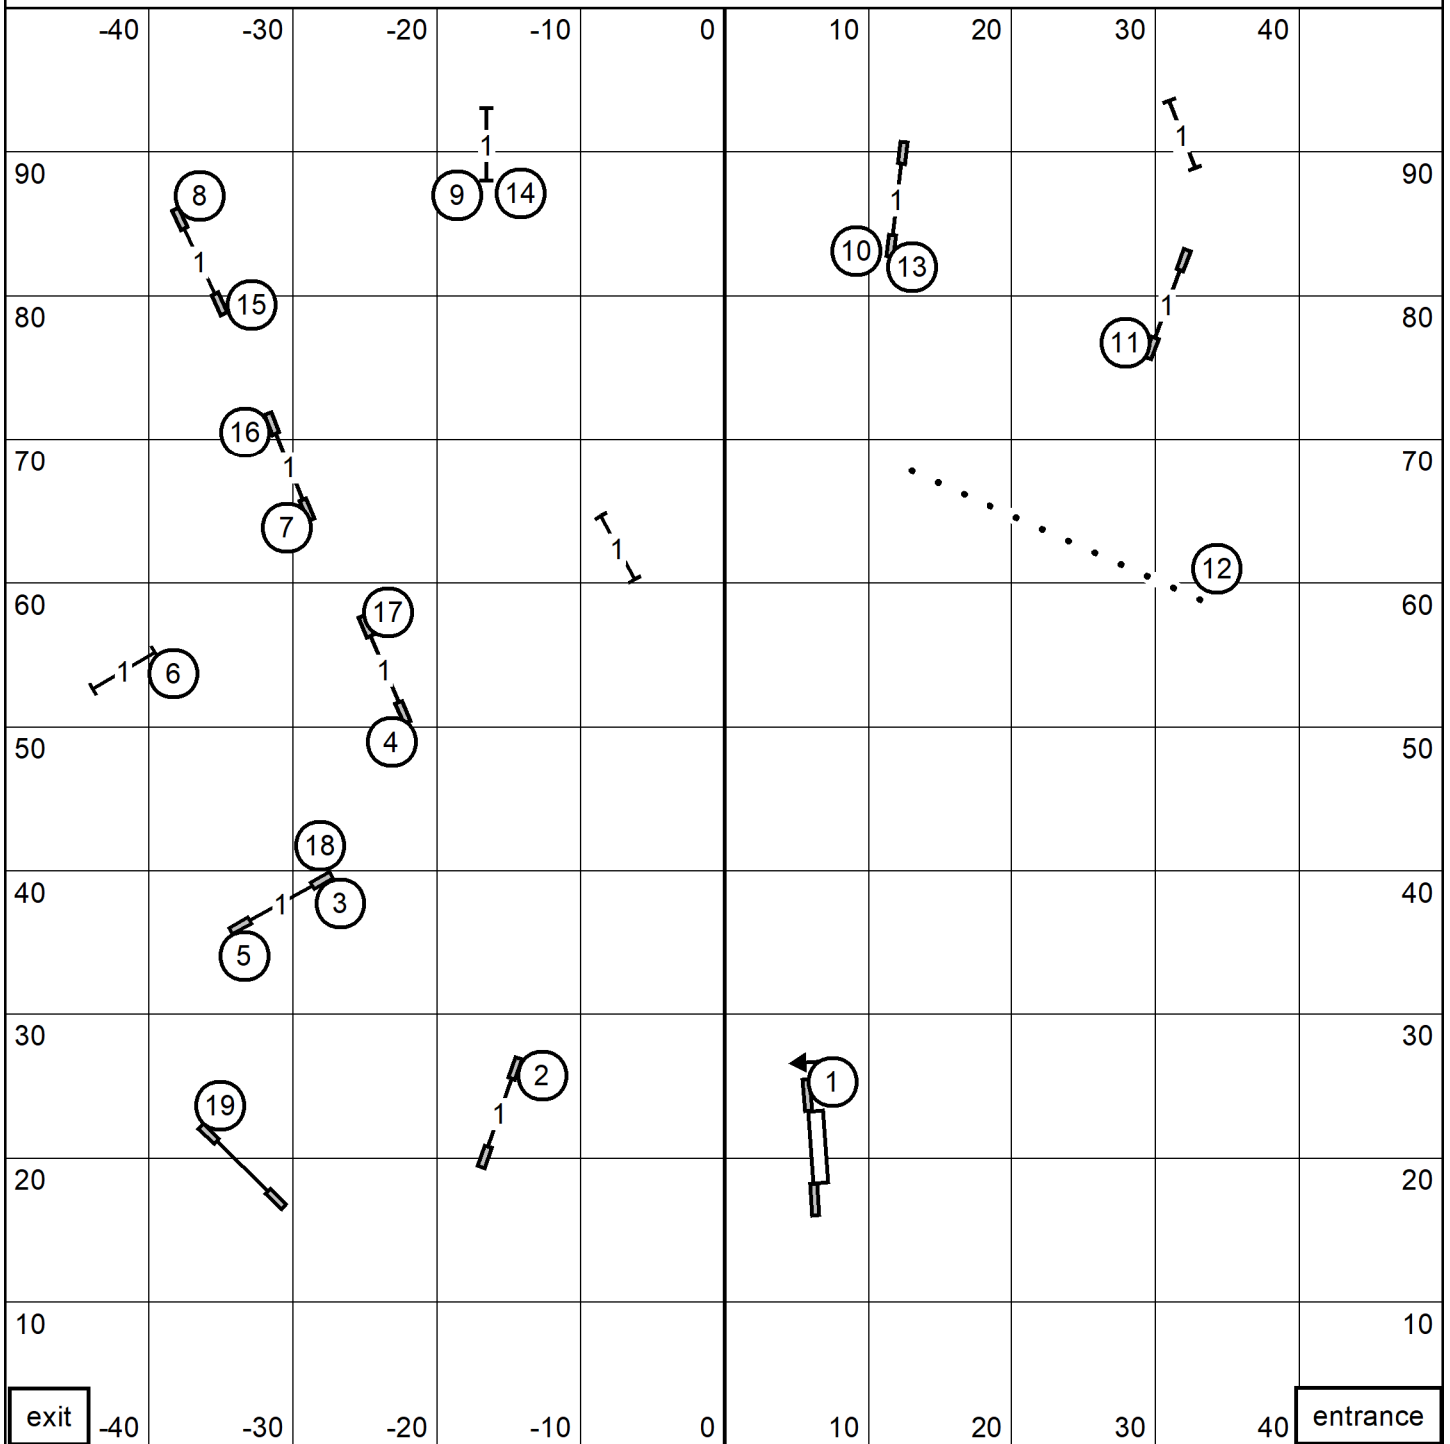

# Saturday Premier JWW

exit

entrance

Premier JWW  
May 18, 2024

Next dog in after  
Weaves #12

American Belgian Malinois Club  
Judge: Brian Brane