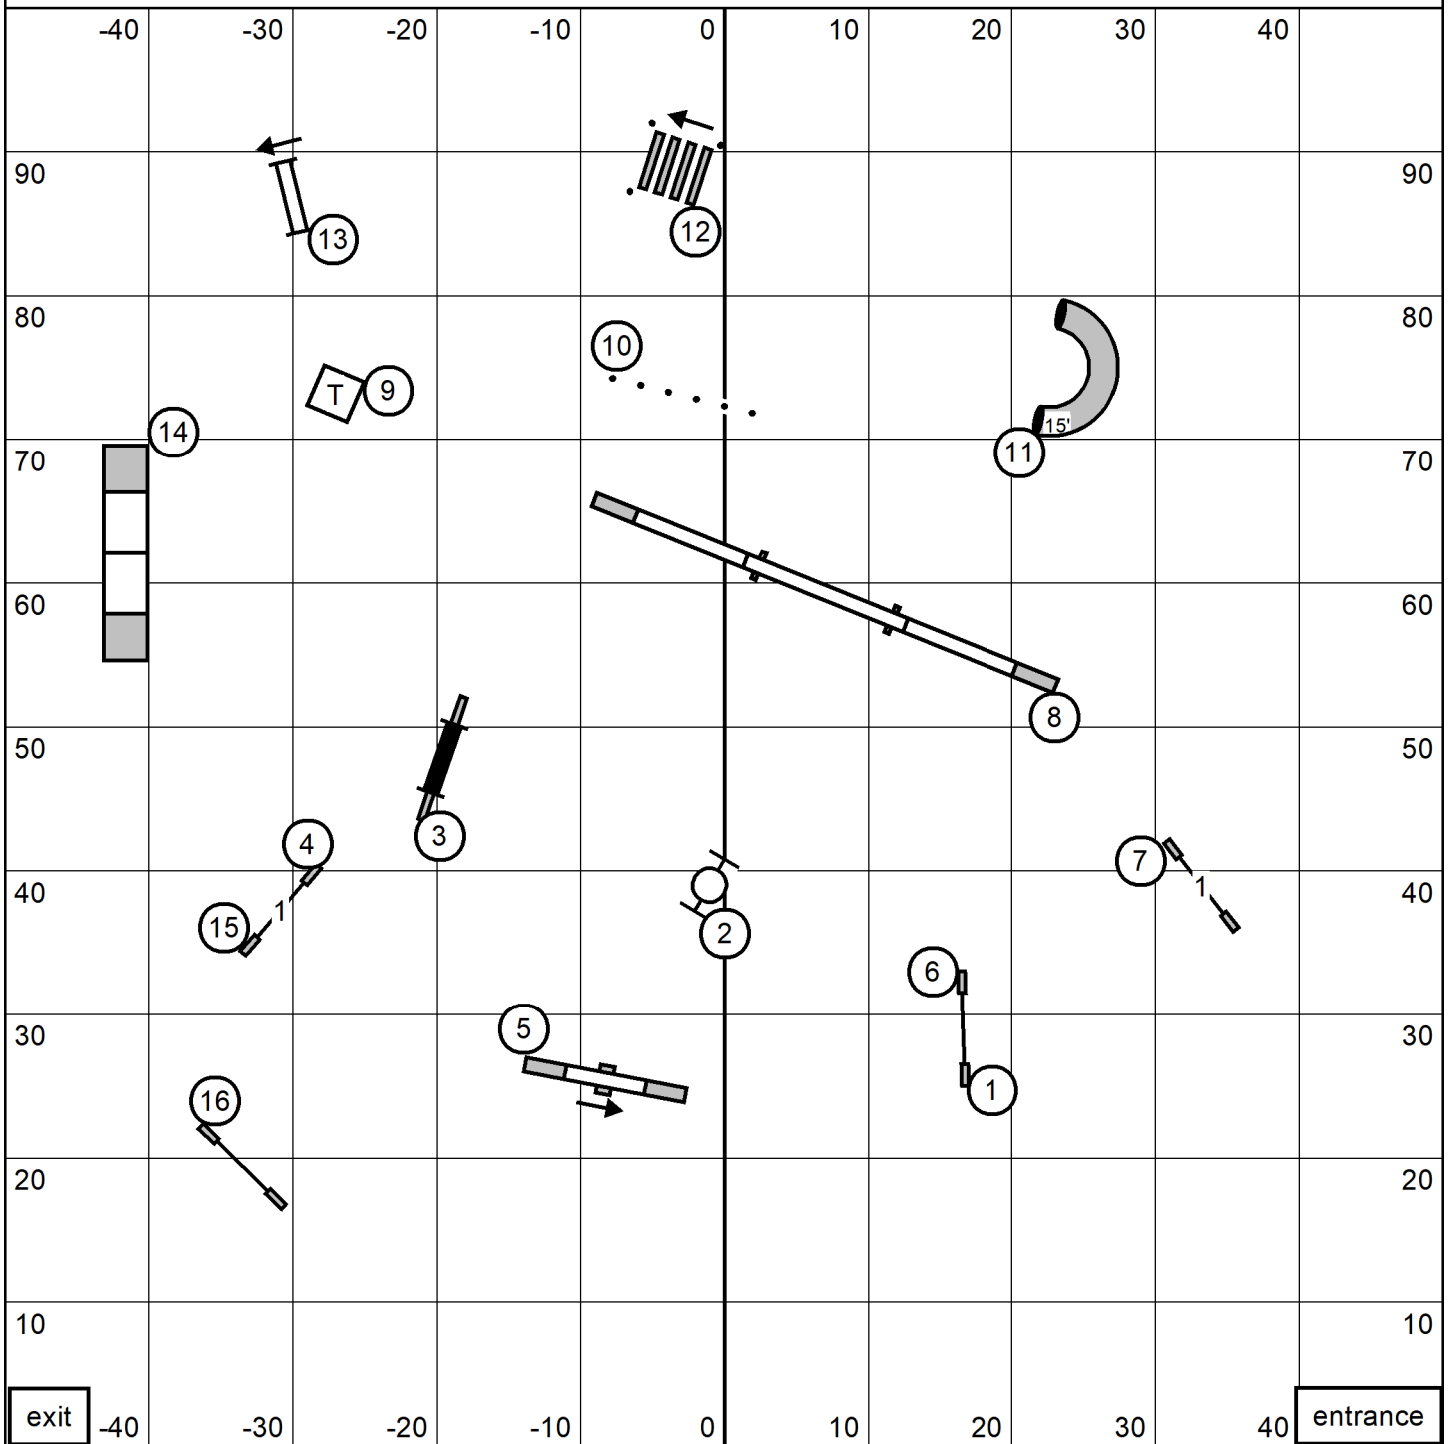

Saturday Novice STD

exit

entrance

Novice STD
May 18, 2024

Next dog in after
Weaves #10

American Belgian Malinois Club
Judge: Brian Brane