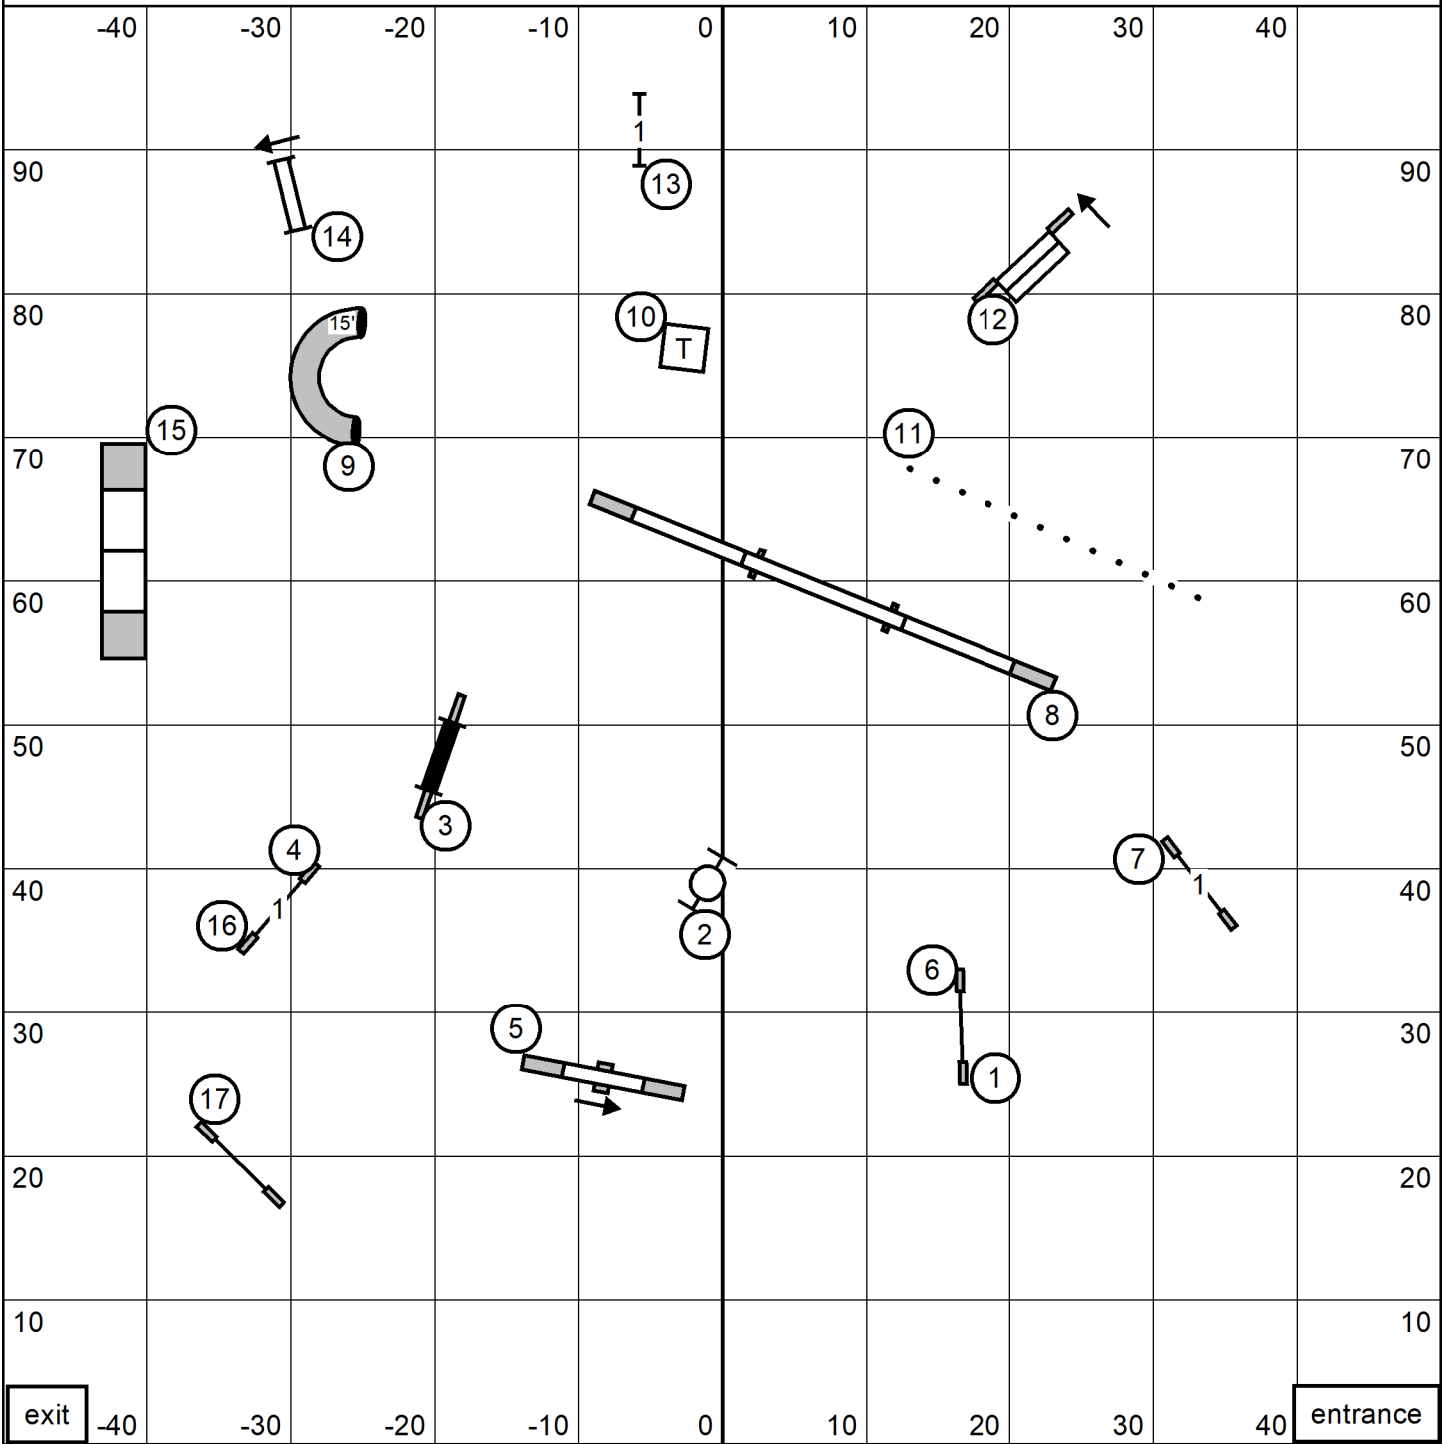

# Saturday Open STD

exit

entrance

Open STD  
May 18, 2024

Next dog in after  
Weaves #11

American Belgian Malinois Club  
Judge: Brian Brane