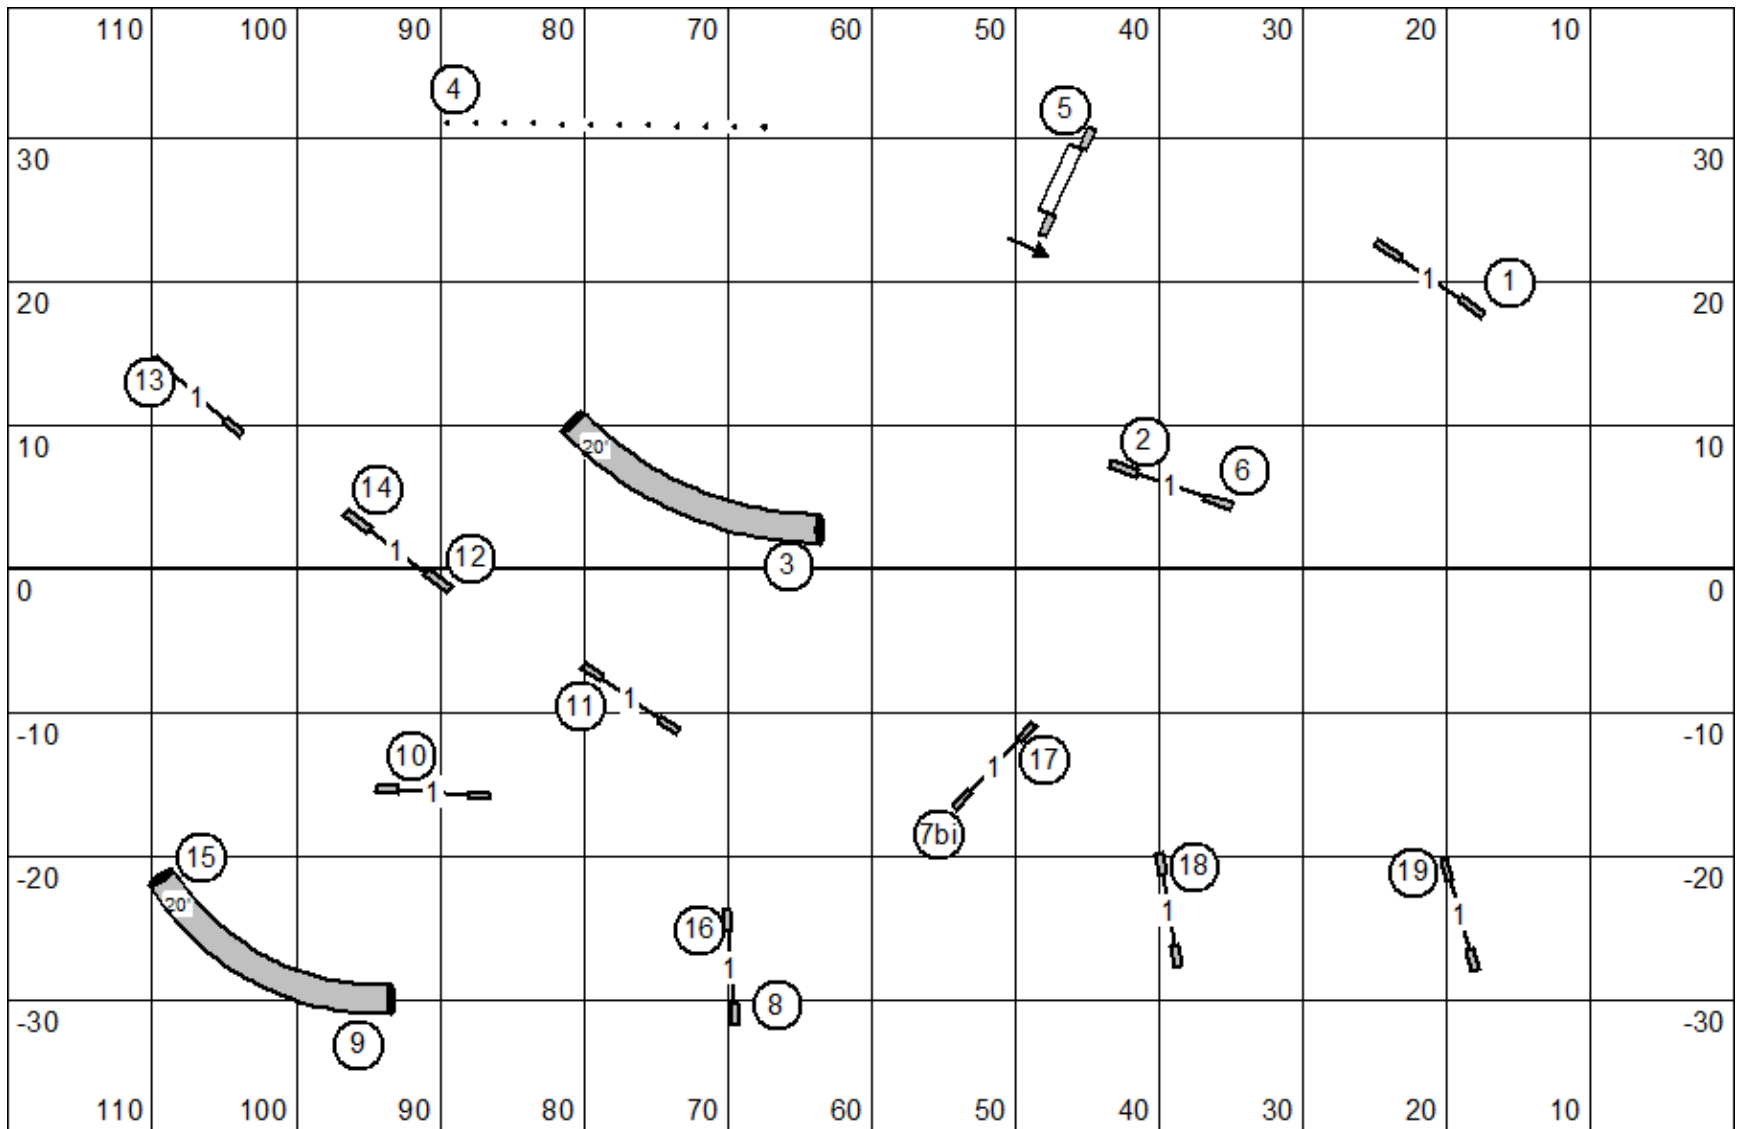

Greater Fredericksburg Kennel Club 8-30-24 Premier Standard Terry Elger

Greater Fredericksburg Kennel Club 8-30-24 MX Standard Terry Elger

Greater Fredericksburg Kennel Club 8-30-24 Time 2 Beat Terry Elger

Greater Fredericksburg Kennel Club 8-30-24 **MX JWW** Terry Elger

Greater Fredericksburg Kennel Club 8-30-24 Premier JWW Terry Elger