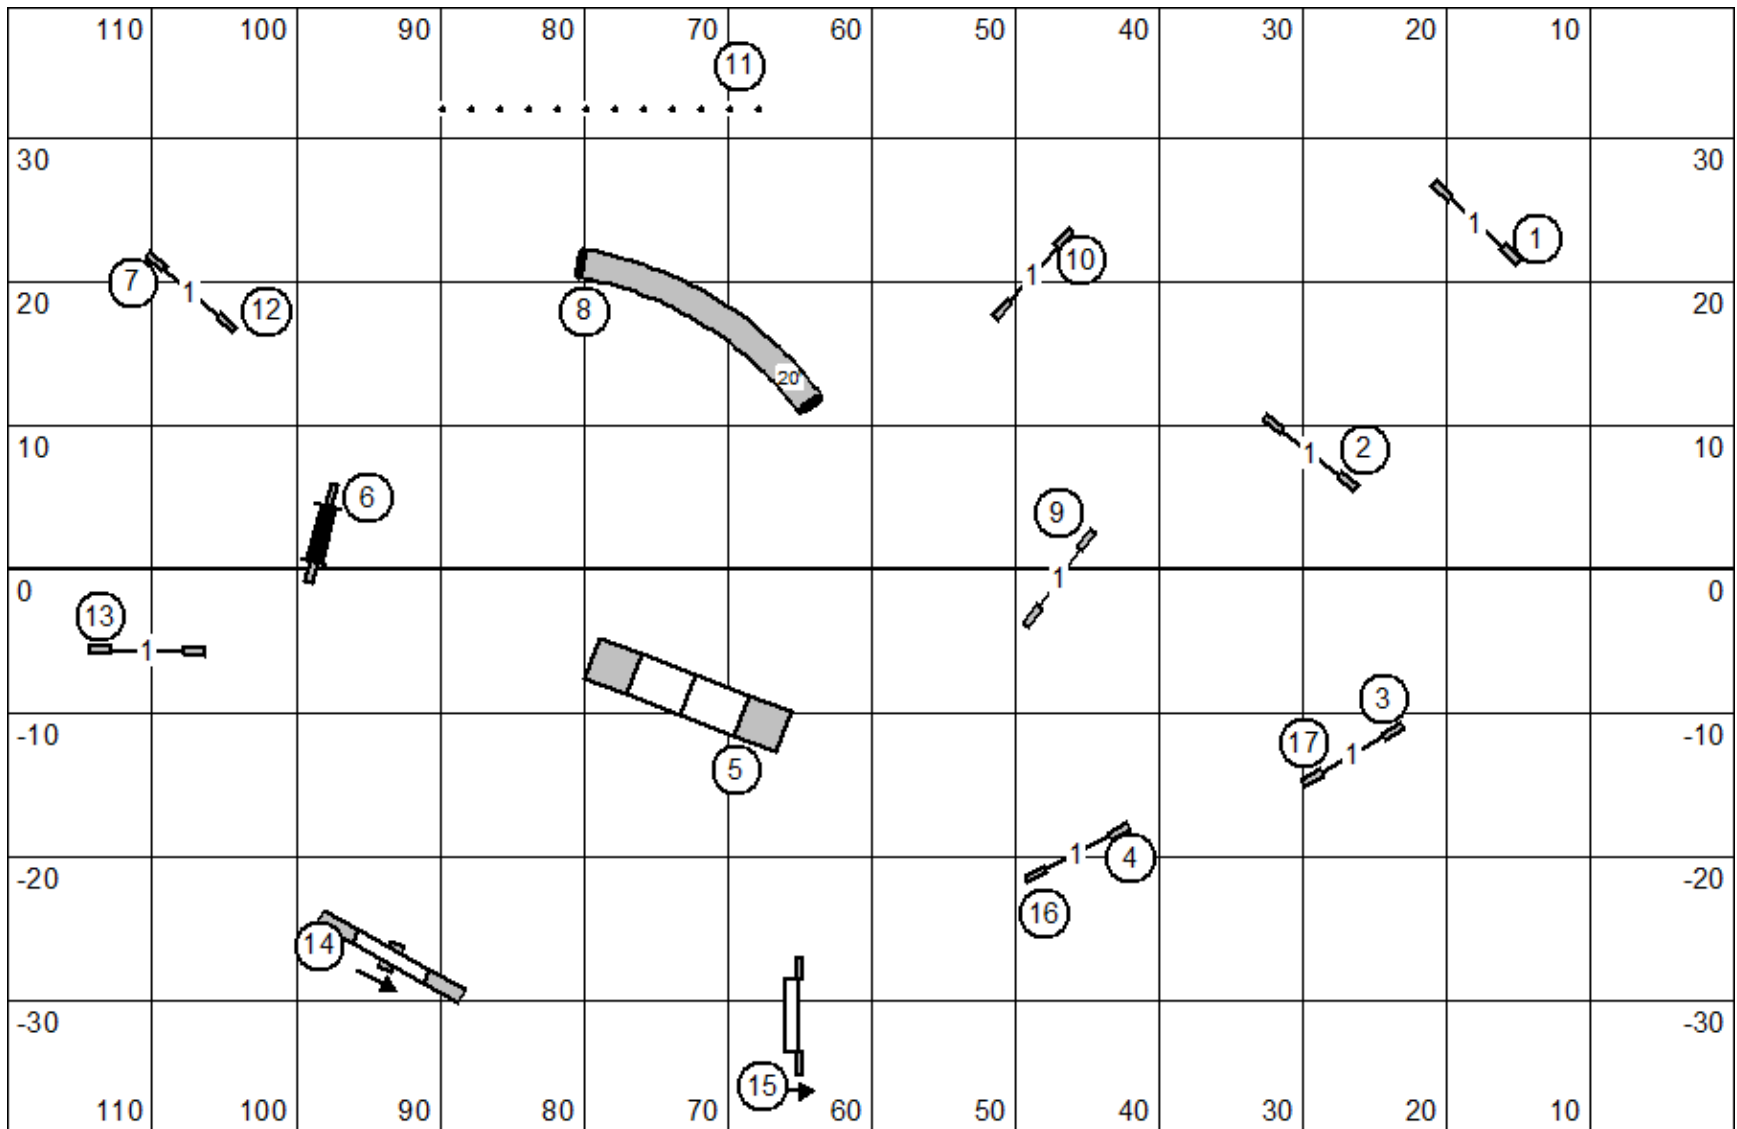

Greater Fredericksburg Kennel Club 8-30-24 Premier Standard Terry Elger

Greater Fredericksburg Kennel Club 8-30-24 MX Standard Terry Elger

Greater Fredericksburg Kennel Club 8-30-24 Time 2 Beat Terry Elger

Greater Fredericksburg Kennel Club 8-30-24 **MX JWW** Terry Elger

Greater Fredericksburg Kennel Club 8-30-24 Premier JWW Terry Elger