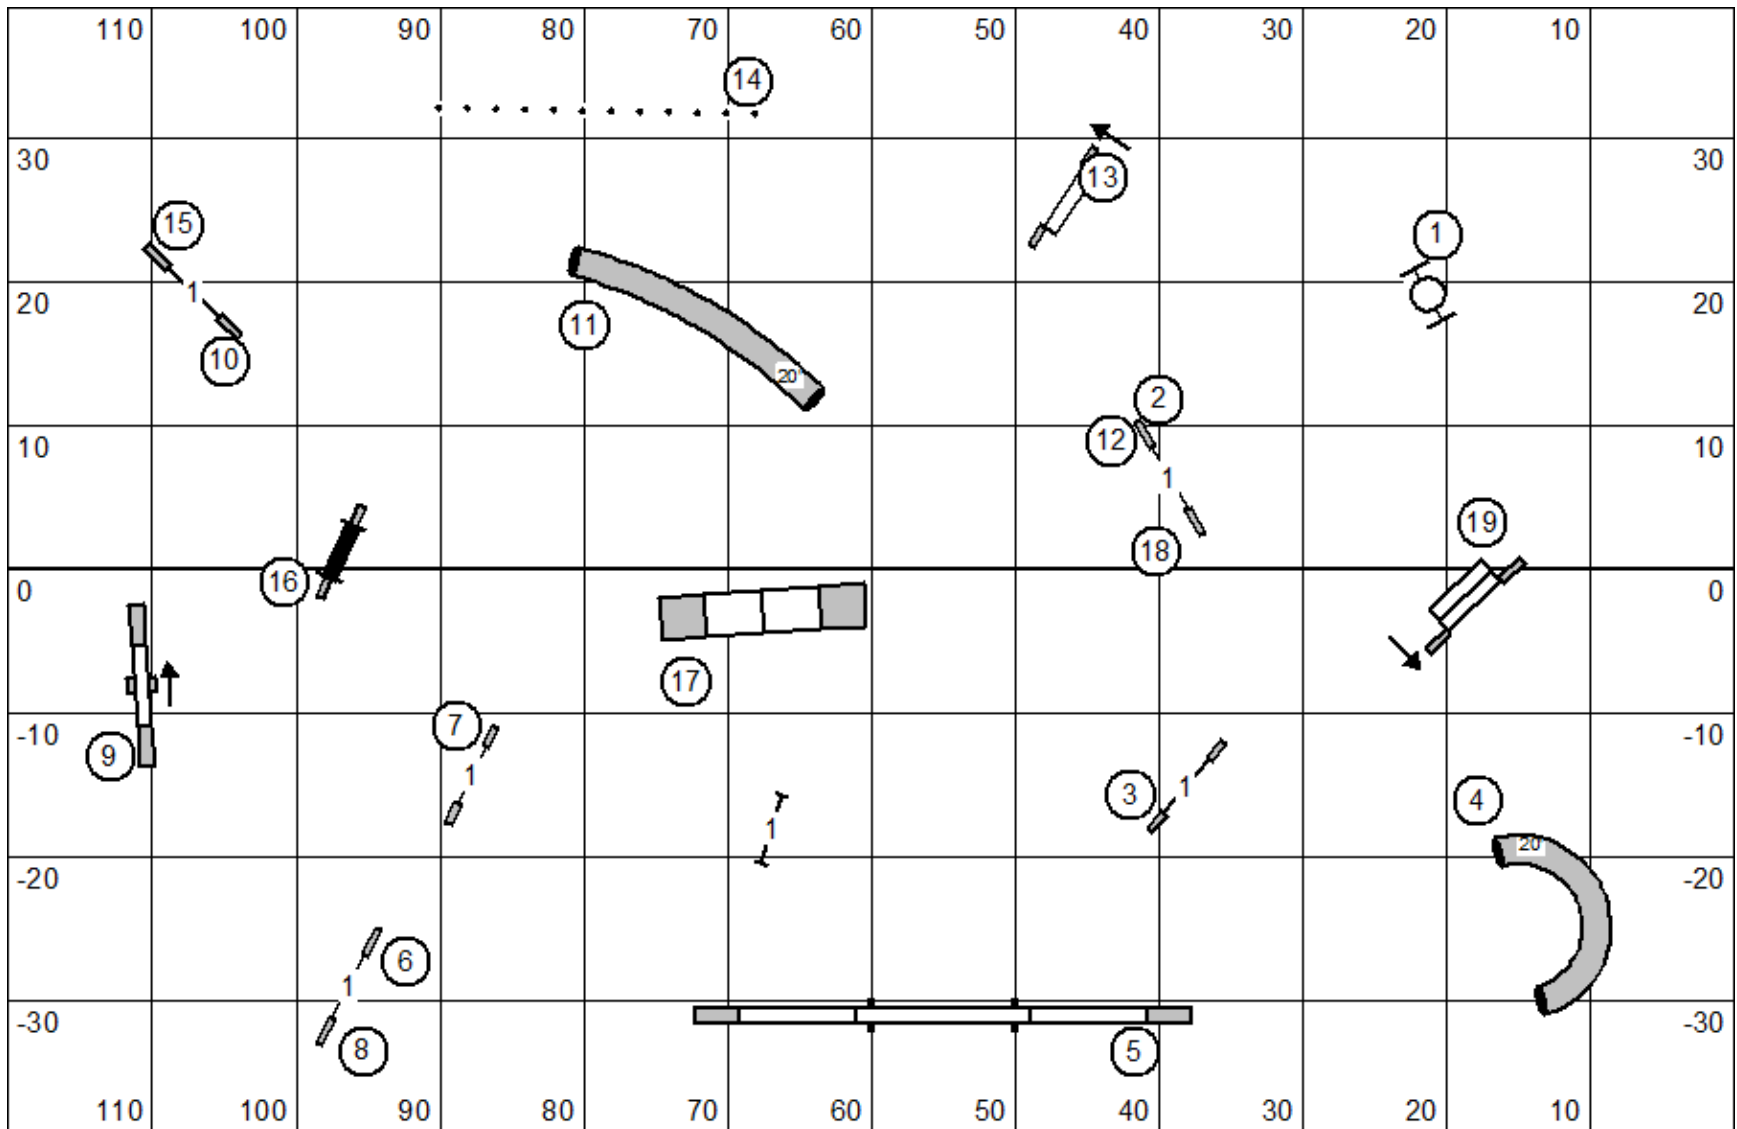

Greater Fredericksburg Kennel Club 8-30-24 Premier Standard Terry Elger

Greater Fredericksburg Kennel Club 8-30-24 MX Standard Terry Elger

Greater Fredericksburg Kennel Club 8-30-24 Time 2 Beat Terry Elger

Greater Fredericksburg Kennel Club 8-30-24 **MX JWW** Terry Elger

Greater Fredericksburg Kennel Club 8-30-24 Premier JWW Terry Elger