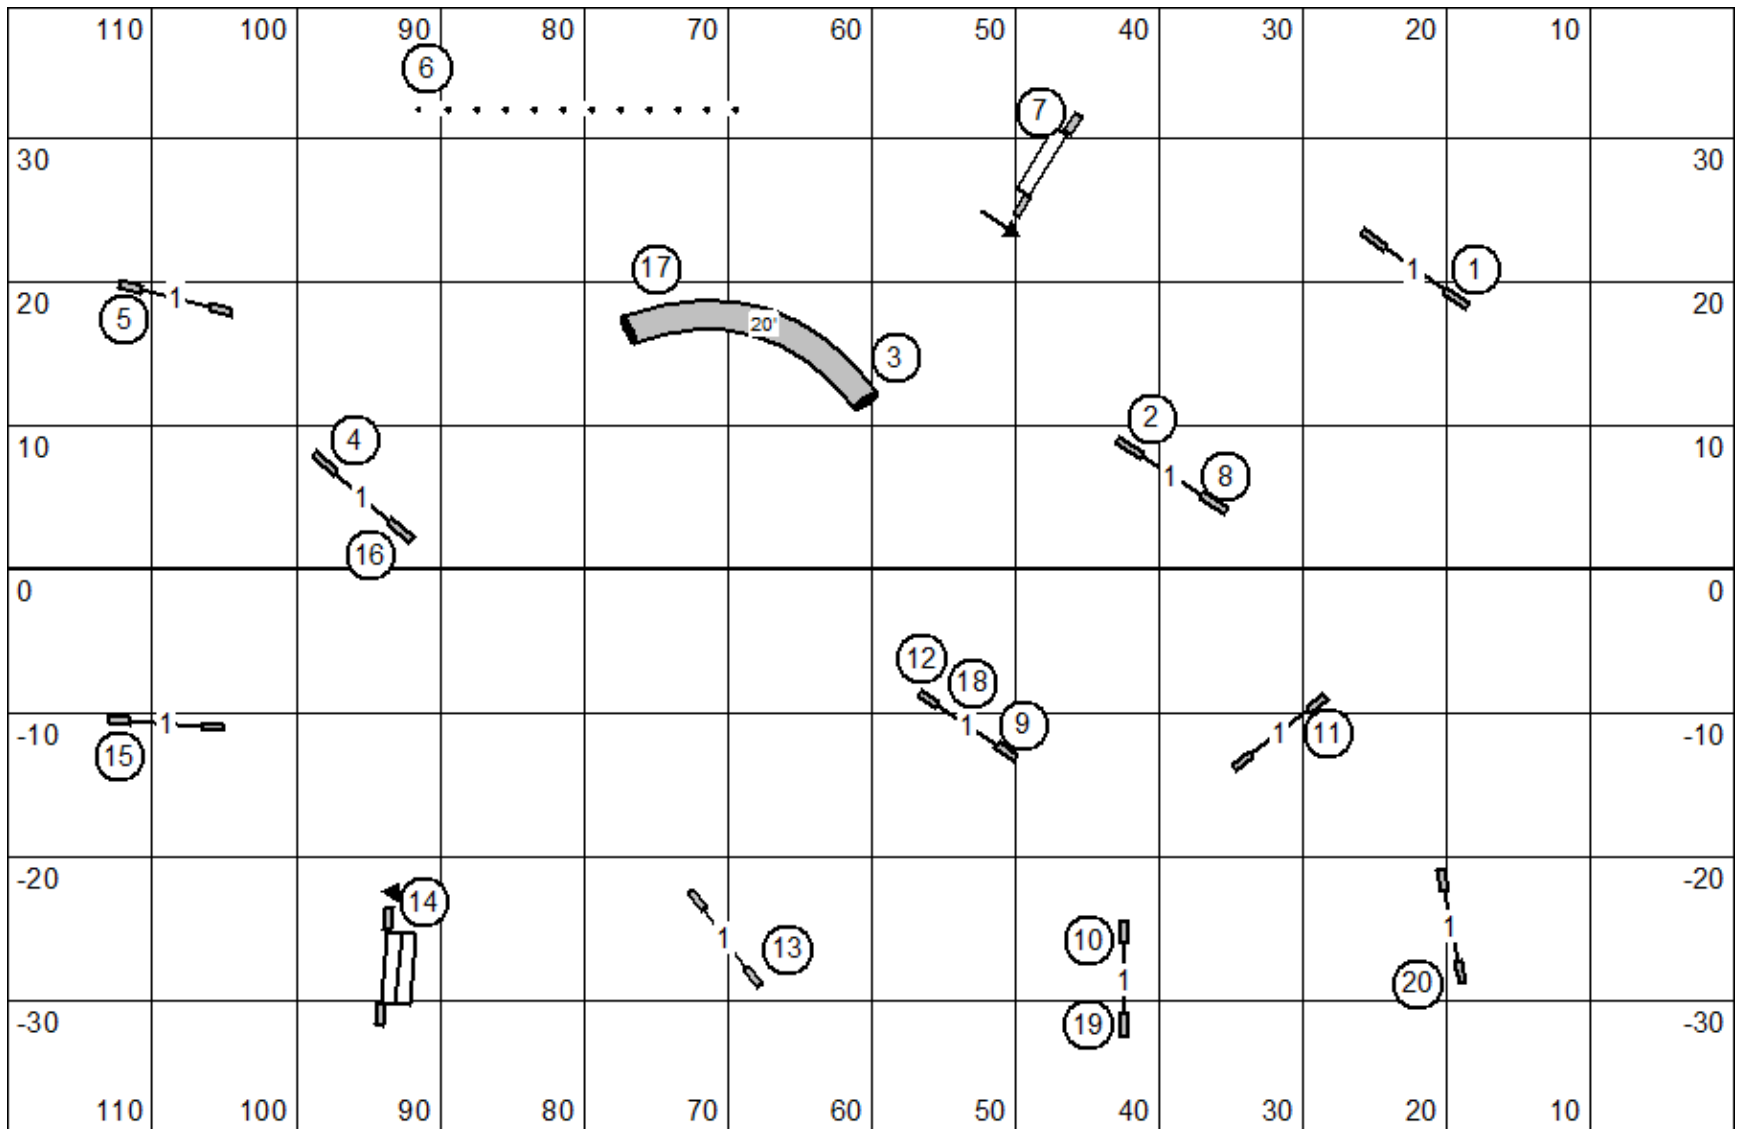

Greater Fredericksburg Kennel Club 8-30-24 Premier Standard Terry Elger

Greater Fredericksburg Kennel Club 8-30-24 MX Standard Terry Elger

Greater Fredericksburg Kennel Club 8-30-24 Time 2 Beat Terry Elger

Greater Fredericksburg Kennel Club 8-30-24 **MX JWW** Terry Elger

Greater Fredericksburg Kennel Club 8-30-24 Premier JWW Terry Elger