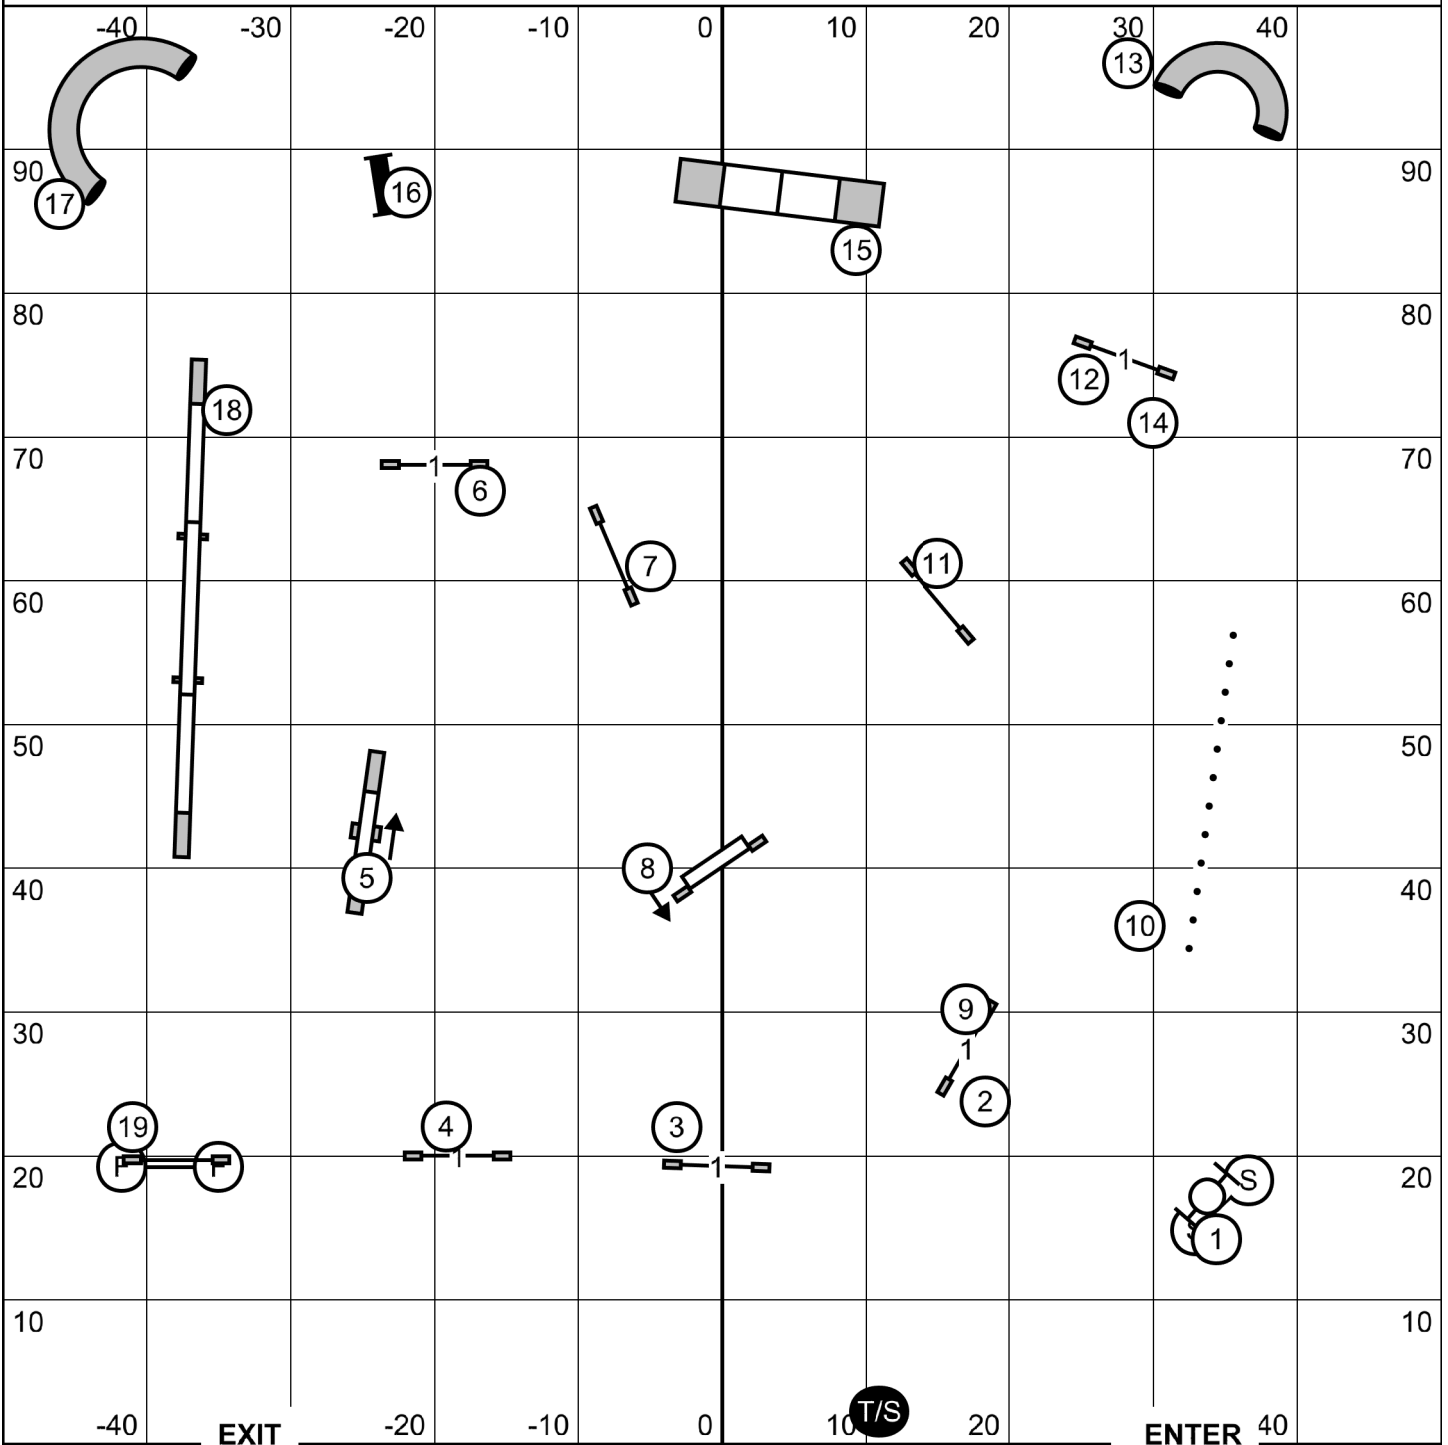

Please enter when the dog in the ring is at #15

Potomac Valley Belgian Sheep Dog Club
 Agility Trial - Carroll Indoor Sports Center
 Westminster, Maryland
 Saturday, September 16, 2023

Novice JWW

Ring: 100' X 100'
 Indoors on Sports Turf
 Judge: Candy Nettles

Please enter when the dog in the ring is at #14

Potomac Valley Belgian Sheep Dog Club
 Agility Trial - Carroll Indoor Sports Center
 Westminster, Maryland
 Saturday, September 16, 2023

Time 2 Beat

Ring: 100' X 100'
 Indoors on Sports Turf
 Judge: Candy Nettles

Please enter when the dog in the ring is at #16

Potomac Valley Belgian Sheep Dog Club
 Agility Trial - Carroll Indoor Sports Center
 Westminster, Maryland
 Saturday, September 16, 2023

Premier Standard

Ring: 100' X 100'
 Indoors on Sports Turf
 Judge: Candy Nettles