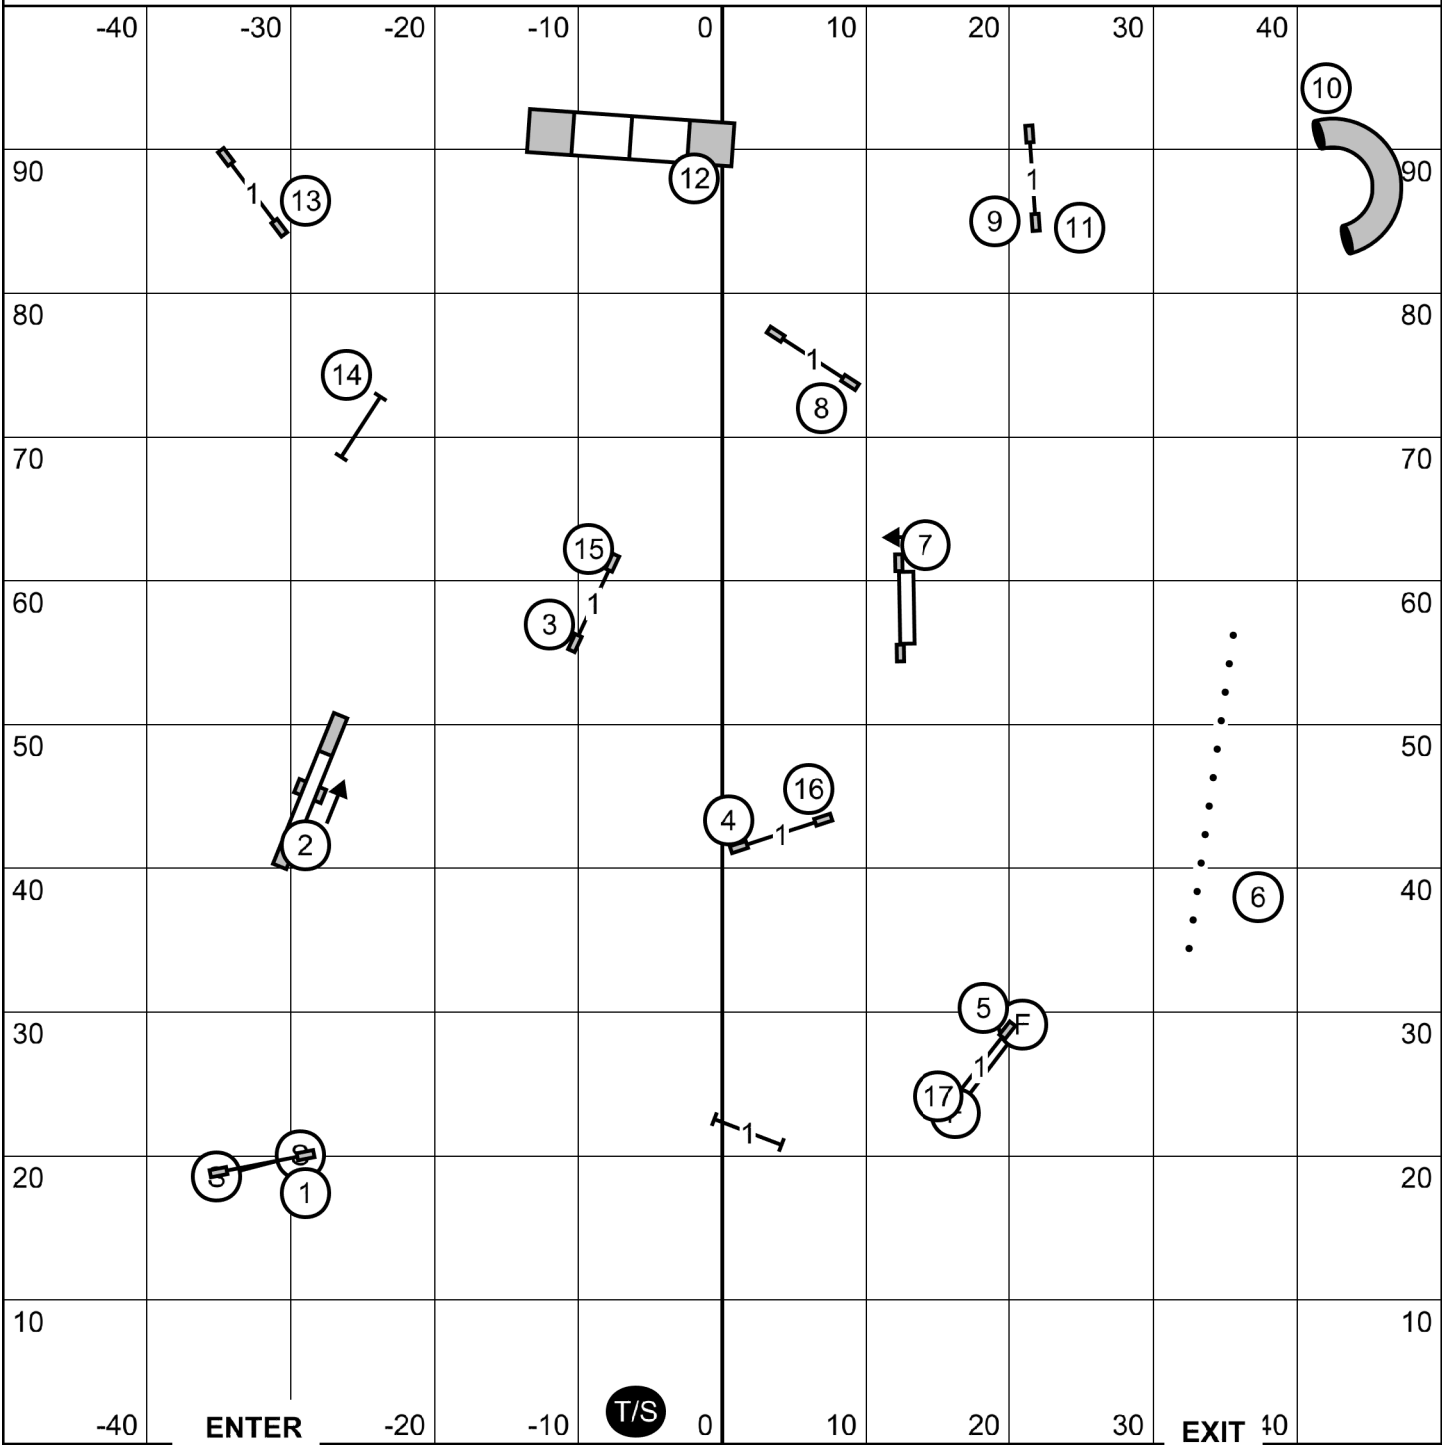

Please enter when the dog in the ring is at #19

Potomac Valley Belgian Sheep Dog Club
 Agility Trial - Carroll Indoor Sports Center
 Westminster, Maryland
 Saturday, September 16, 2023

Open JWW

Ring: 100' X 100'
 Indoors on Sports Turf
 Judge: Candy Nettles

Please enter when the dog in the ring is at #15

Potomac Valley Belgian Sheep Dog Club
 Agility Trial - Carroll Indoor Sports Center
 Westminster, Maryland
 Saturday, September 16, 2023

Novice JWW

Ring: 100' X 100'
 Indoors on Sports Turf
 Judge: Candy Nettles

Please enter when the dog in the ring is at #14

Potomac Valley Belgian Sheep Dog Club
 Agility Trial - Carroll Indoor Sports Center
 Westminster, Maryland
 Saturday, September 16, 2023

Time 2 Beat

Ring: 100' X 100'
 Indoors on Sports Turf
 Judge: Candy Nettles

Please enter when the dog in the ring is at #16

Potomac Valley Belgian Sheep Dog Club
 Agility Trial - Carroll Indoor Sports Center
 Westminster, Maryland
 Saturday, September 16, 2023

Premier Standard

Ring: 100' X 100'
 Indoors on Sports Turf
 Judge: Candy Nettles