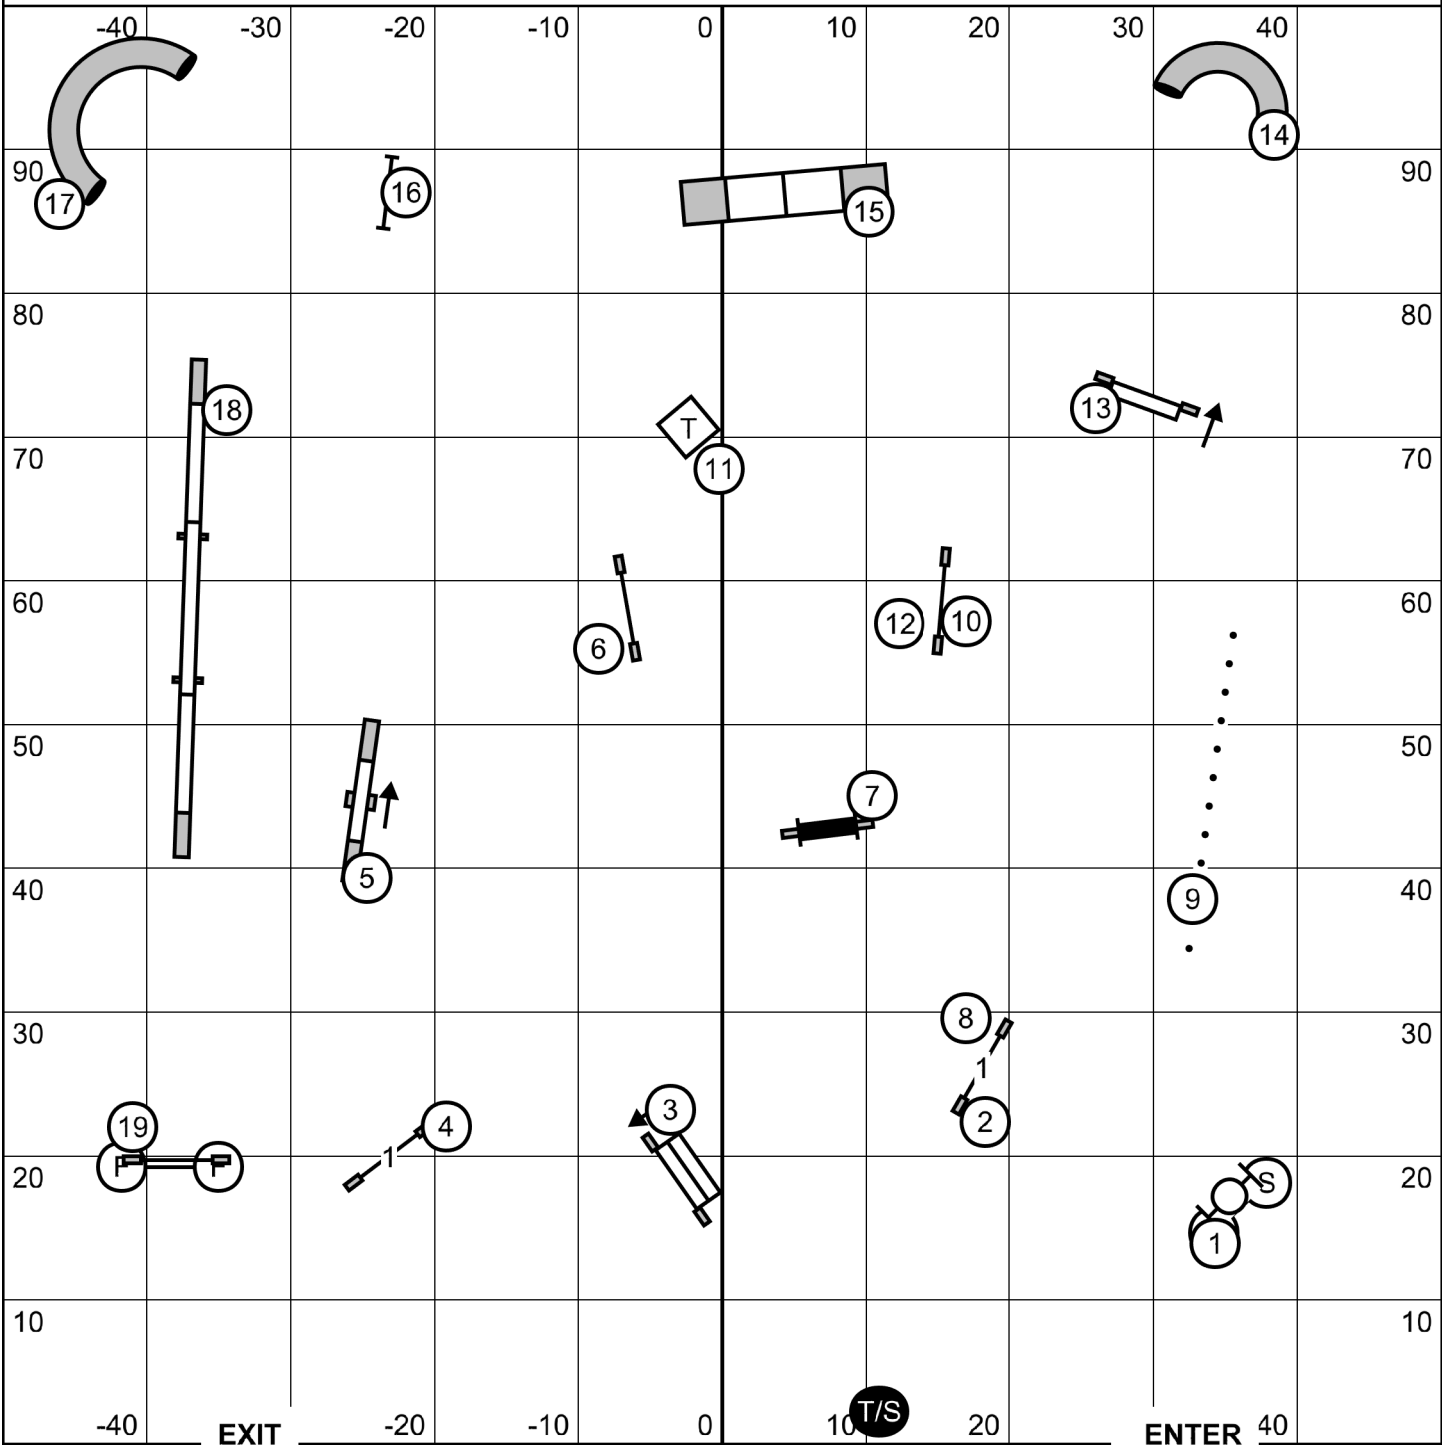

Potomac Valley Belgian Sheep Dog Club
Agility Trial - Carroll Indoor Sports Center
Westminster, Maryland
Saturday, September 16, 2023

Master Excellent Standard

Ring: 100' X 100'
Indoors on Sports Turf
Judge: Candy Nettles

Please enter when the dog in the ring is at #16