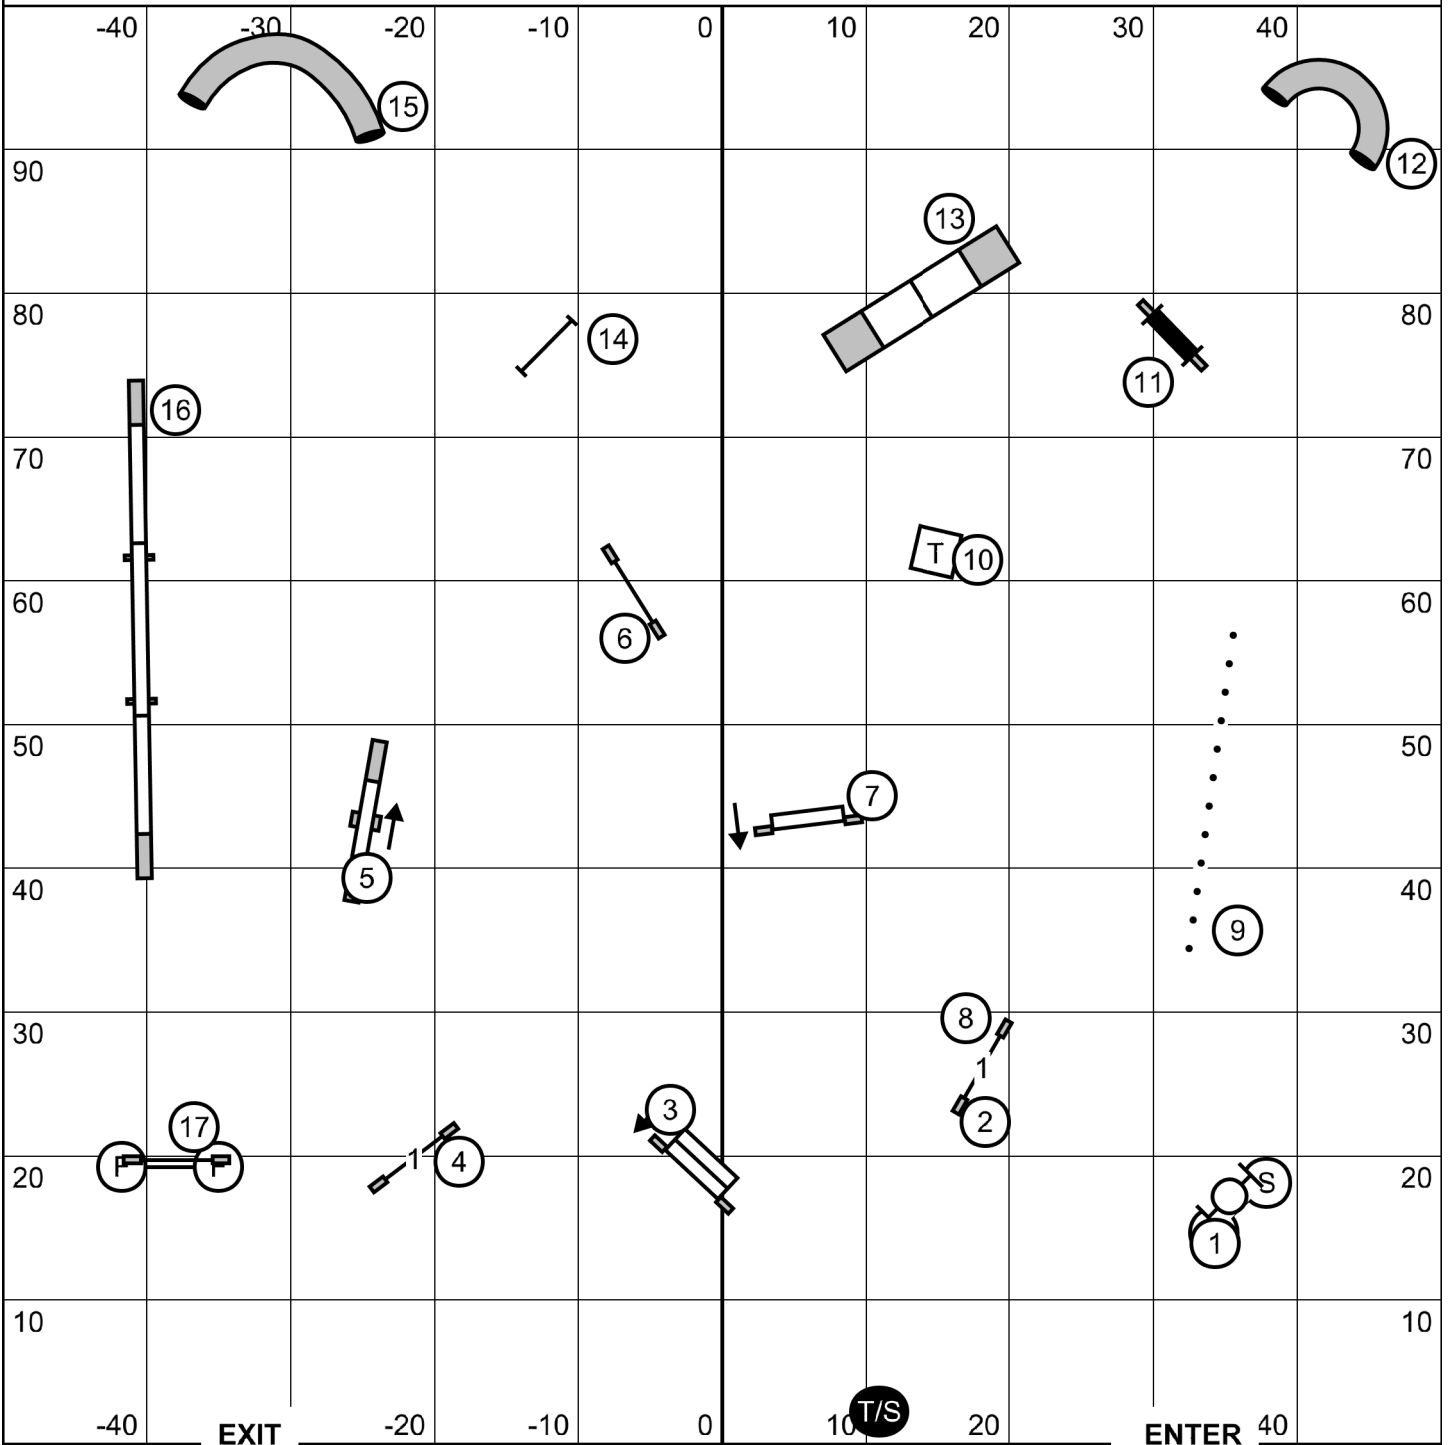

Ring: 100' X 100'
 Indoors on Sports Turf
 Judge: Candy Nettles

Please enter when the dog in the ring is at #16

Potomac Valley Belgian Sheep Dog Club
 Agility Trial - Carroll Indoor Sports Center
 Westminster, Maryland
 Saturday, September 16, 2023

Open Standard

Ring: 100' X 100'
 Indoors on Sports Turf
 Judge: Candy Nettles

Please enter when the dog in the ring is at #15

Potomac Valley Belgian Sheep Dog Club
 Agility Trial - Carroll Indoor Sports Center
 Westminster, Maryland
 Saturday, September 16, 2023