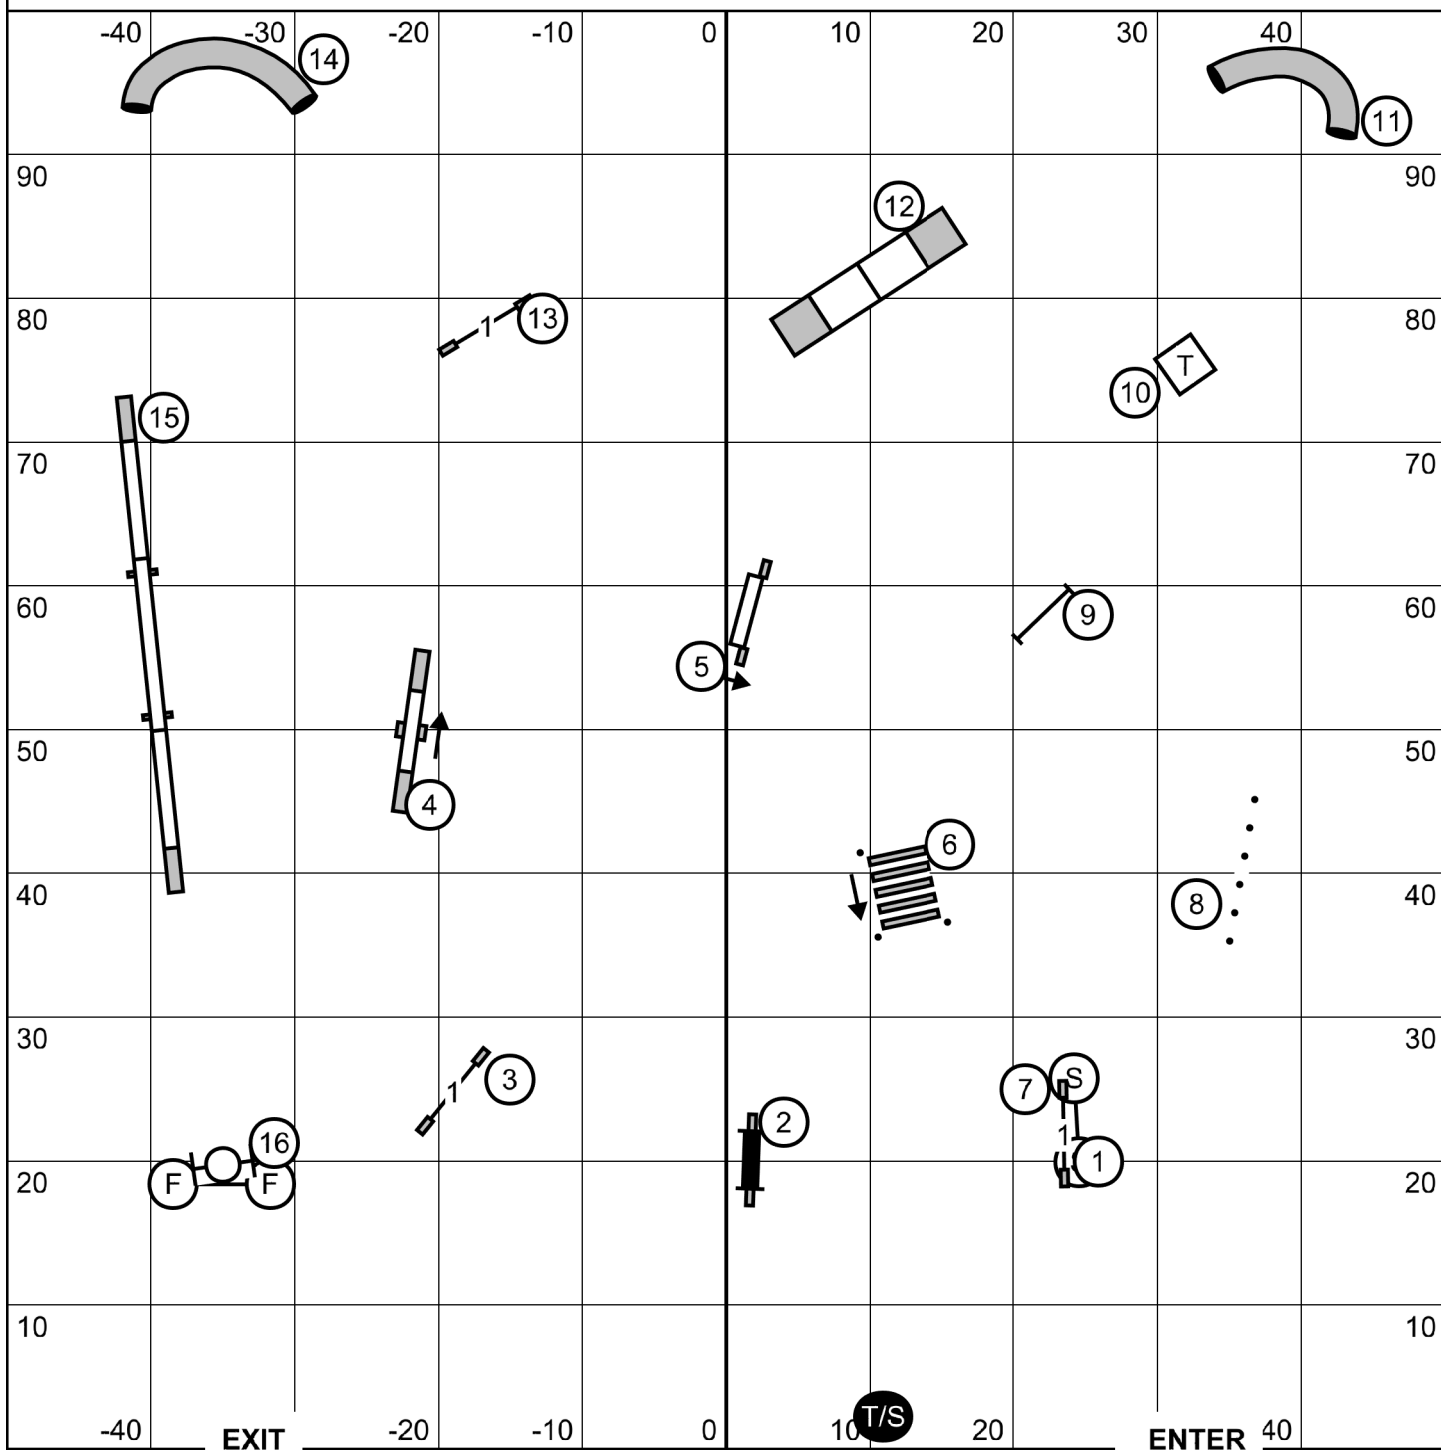

Ring: 100' X 100'
 Indoors on Sports Turf
 Judge: Candy Nettles

Please enter when the dog in the ring is at #16

Potomac Valley Belgian Sheep Dog Club
 Agility Trial - Carroll Indoor Sports Center
 Westminster, Maryland
 Saturday, September 16, 2023

Open Standard

Ring: 100' X 100'
 Indoors on Sports Turf
 Judge: Candy Nettles

Please enter when the dog in the ring is at #15

Potomac Valley Belgian Sheep Dog Club
 Agility Trial - Carroll Indoor Sports Center
 Westminster, Maryland
 Saturday, September 16, 2023

Novice Standard

Ring: 100' X 100'
 Indoors on Sports Turf
 Judge: Candy Nettles

Please enter when the dog in the ring is at #15