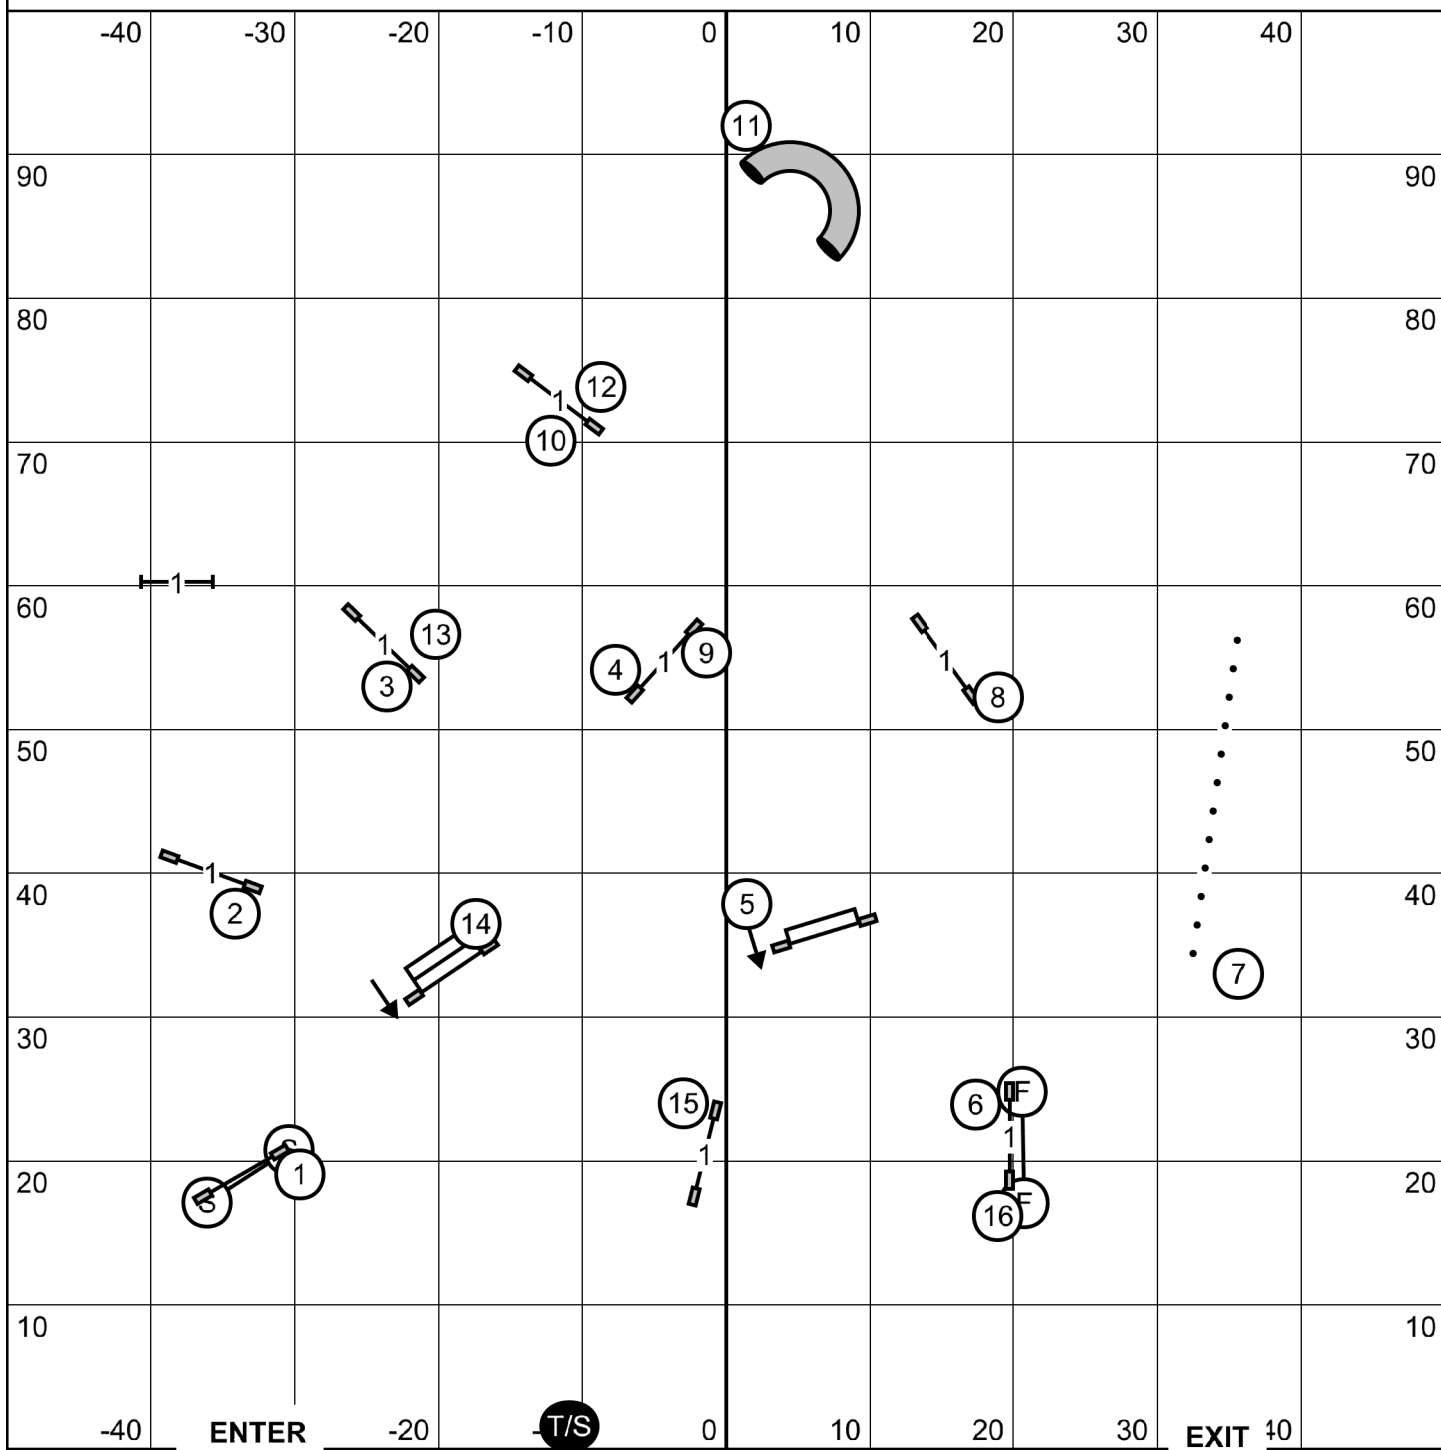

Potomac Valley Belgian Sheep Dog Club
 Agility Trial - Carroll Indoor Sports Center
 Westminster, Maryland
 Saturday, September 16, 2023

Master Excellent JWW

Ring: 100' X 100'
 Indoors on Sports Turf
 Judge: Candy Nettles

Please enter when the dog in the ring is at #19

Potomac Valley Belgian Sheep Dog Club
 Agility Trial - Carroll Indoor Sports Center
 Westminster, Maryland
 Saturday, September 16, 2023

Open JWW

Ring: 100' X 100'
 Indoors on Sports Turf
 Judge: Candy Nettles

Please enter when the dog in the ring is at #15

Potomac Valley Belgian Sheep Dog Club
 Agility Trial - Carroll Indoor Sports Center
 Westminster, Maryland
 Saturday, September 16, 2023

Novice JWW

Ring: 100' X 100'
 Indoors on Sports Turf
 Judge: Candy Nettles

Please enter when the dog in the ring is at #16

Potomac Valley Belgian Sheep Dog Club
 Agility Trial - Carroll Indoor Sports Center
 Westminster, Maryland
 Saturday, September 16, 2023

Premier Standard

Ring: 100' X 100'
 Indoors on Sports Turf
 Judge: Candy Nettles