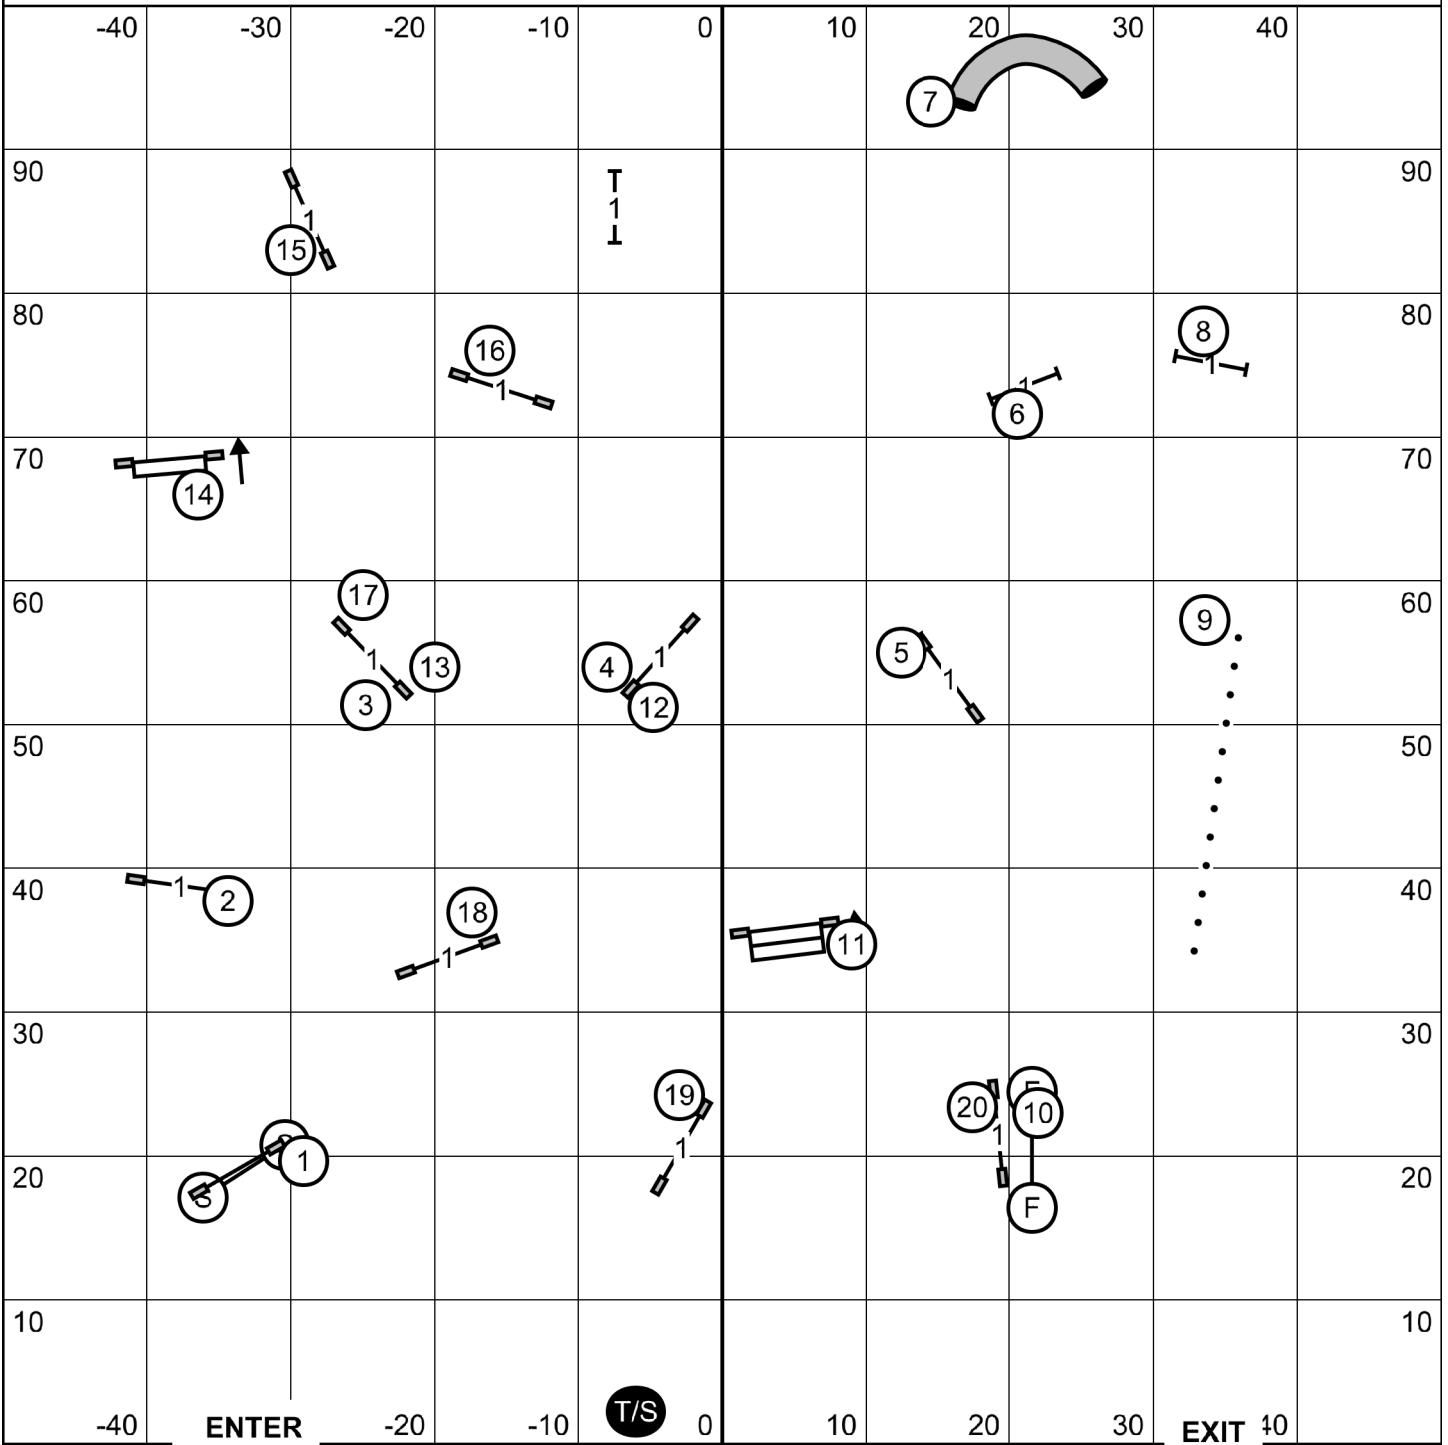

Potomac Valley Belgian Sheep Dog Club
 Agility Trial - Carroll Indoor Sports Center
 Westminster, Maryland
 Saturday, September 16, 2023

Master Excellent JWW

Ring: 100' X 100'
 Indoors on Sports Turf
 Judge: Candy Nettles

Please enter when the dog in the ring is at #19

Potomac Valley Belgian Sheep Dog Club
 Agility Trial - Carroll Indoor Sports Center
 Westminster, Maryland
 Saturday, September 16, 2023

Open JWW

Ring: 100' X 100'
 Indoors on Sports Turf
 Judge: Candy Nettles

Please enter when the dog in the ring is at #15

Potomac Valley Belgian Sheep Dog Club
 Agility Trial - Carroll Indoor Sports Center
 Westminster, Maryland
 Saturday, September 16, 2023

Novice JWW

Ring: 100' X 100'
 Indoors on Sports Turf
 Judge: Candy Nettles

Please enter when the dog in the ring is at #14

Potomac Valley Belgian Sheep Dog Club
 Agility Trial - Carroll Indoor Sports Center
 Westminster, Maryland
 Saturday, September 16, 2023

Time 2 Beat

Ring: 100' X 100'
 Indoors on Sports Turf
 Judge: Candy Nettles