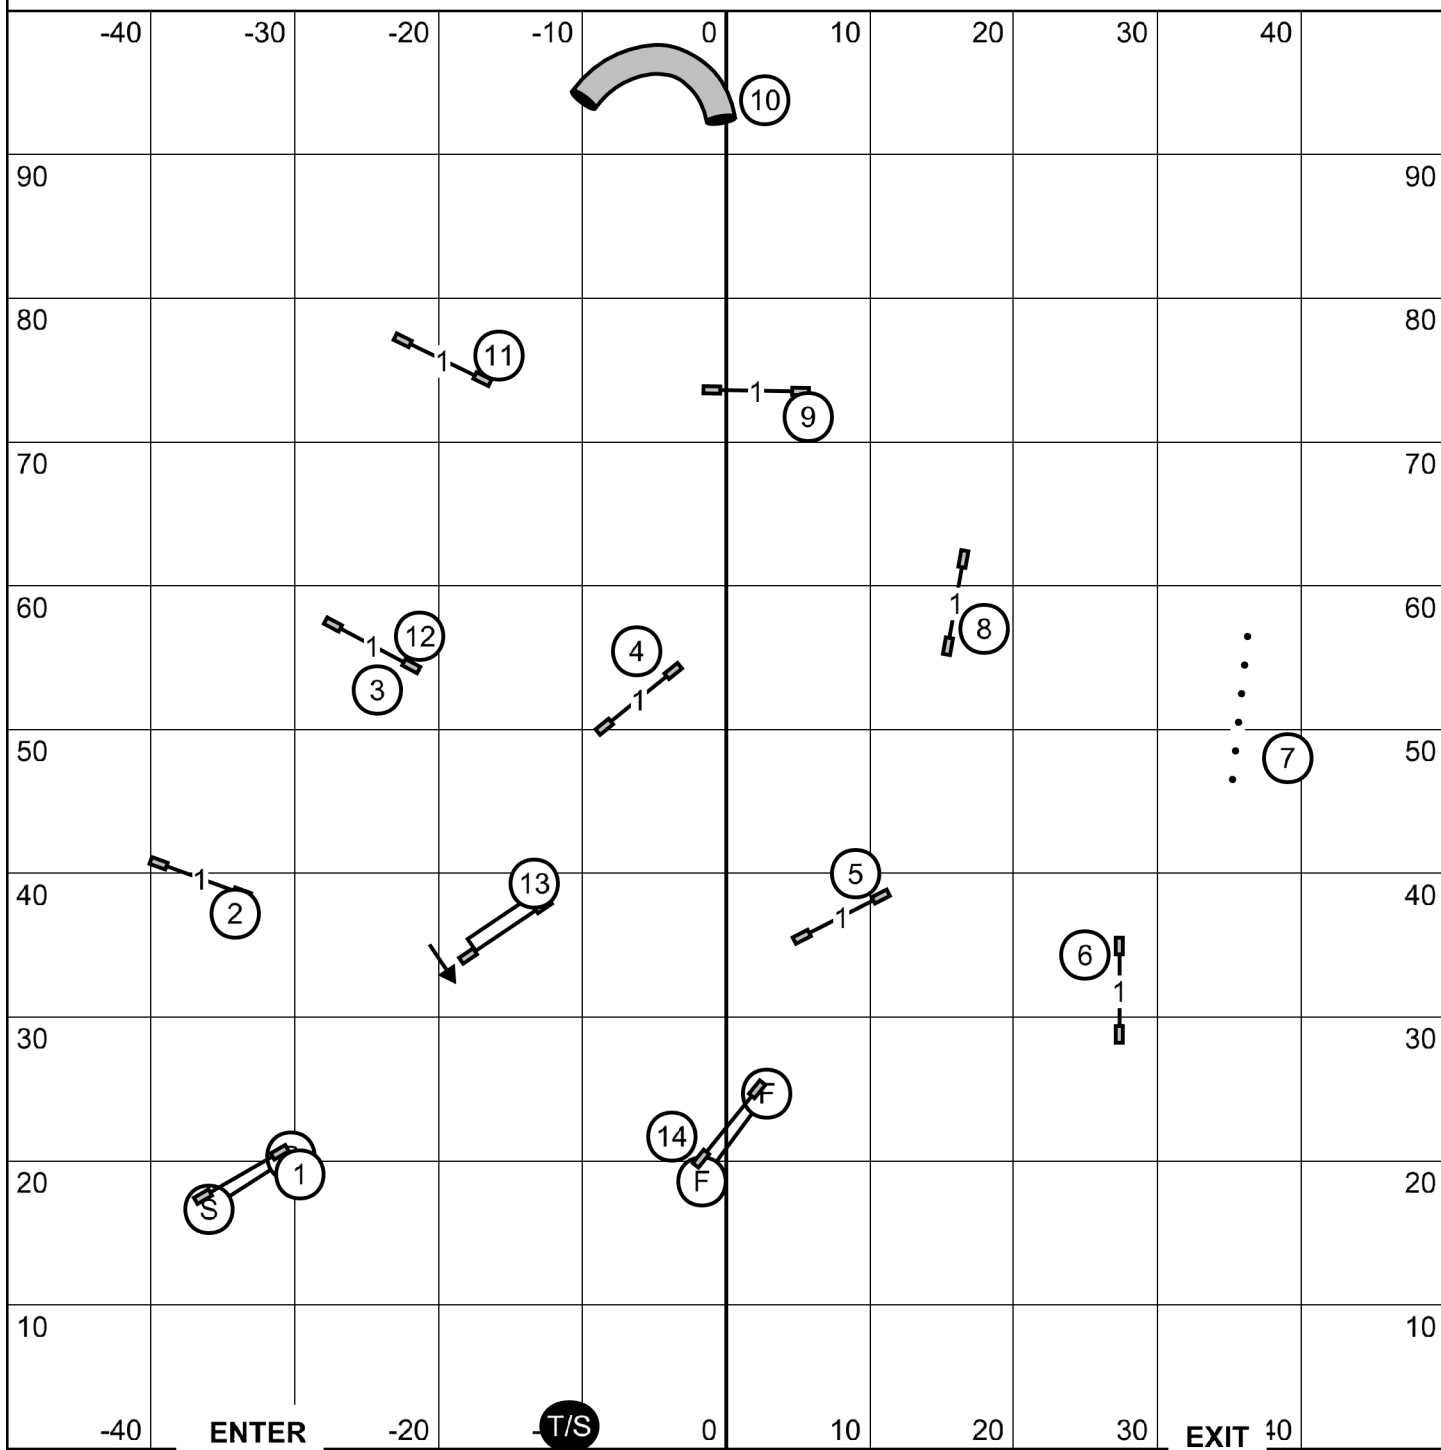

Potomac Valley Belgian Sheep Dog Club
 Agility Trial - Carroll Indoor Sports Center
 Westminster, Maryland
 Saturday, September 16, 2023

Master Excellent JWW

Ring: 100' X 100'
 Indoors on Sports Turf
 Judge: Candy Nettles

Please enter when the dog in the ring is at #19

Potomac Valley Belgian Sheep Dog Club
 Agility Trial - Carroll Indoor Sports Center
 Westminster, Maryland
 Saturday, September 16, 2023

Open JWW

Ring: 100' X 100'
 Indoors on Sports Turf
 Judge: Candy Nettles

Please enter when the dog in the ring is at #15

Potomac Valley Belgian Sheep Dog Club
 Agility Trial - Carroll Indoor Sports Center
 Westminster, Maryland
 Saturday, September 16, 2023

Novice JWW

Ring: 100' X 100'
 Indoors on Sports Turf
 Judge: Candy Nettles

Please enter when the dog in the ring is at #14

Potomac Valley Belgian Sheep Dog Club
 Agility Trial - Carroll Indoor Sports Center
 Westminster, Maryland
 Saturday, September 16, 2023

Time 2 Beat

Ring: 100' X 100'
 Indoors on Sports Turf
 Judge: Candy Nettles