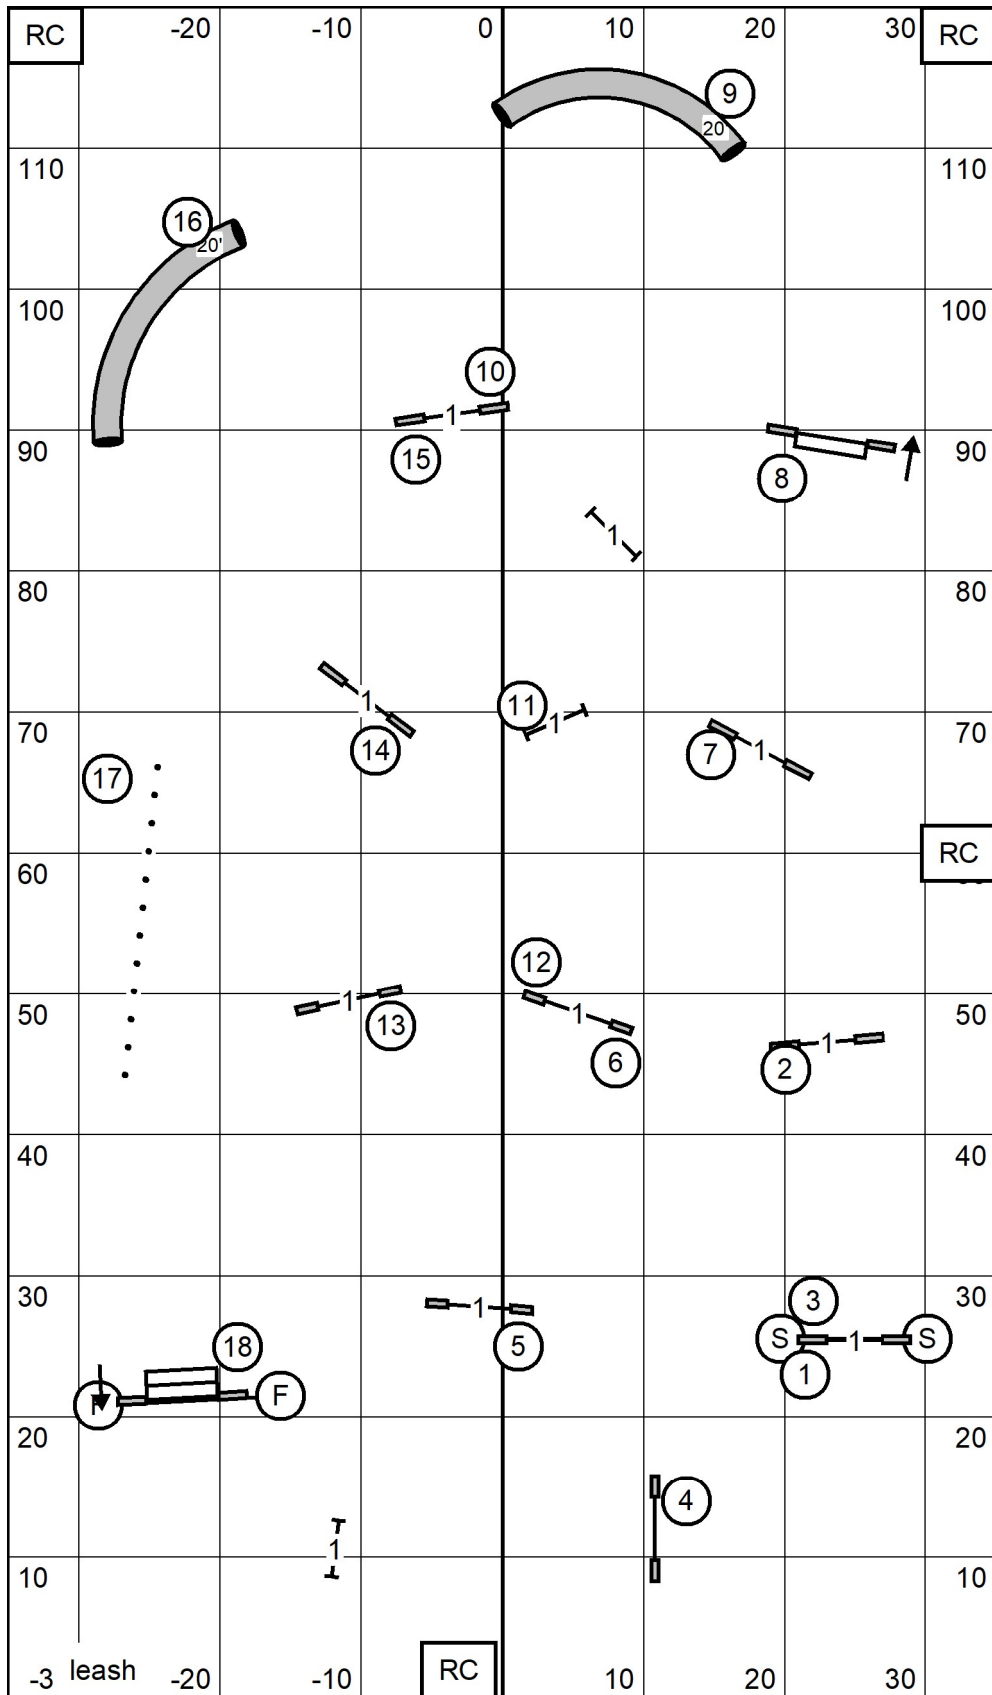

PREMIER JWW

Shenandoah Valley Kennel Club
 Judge Sherry Spivey
 Sunday March 30, 2025

MASTER EXCELLENT JWW

Shenandoah Valley Kennel Club
 Judge Sherry Spivey
 Sunday March 30, 2025

T2B

Shenandoah Valley Kennel Club
 Judge Sherry Spivey
 Sunday March 30, 2025