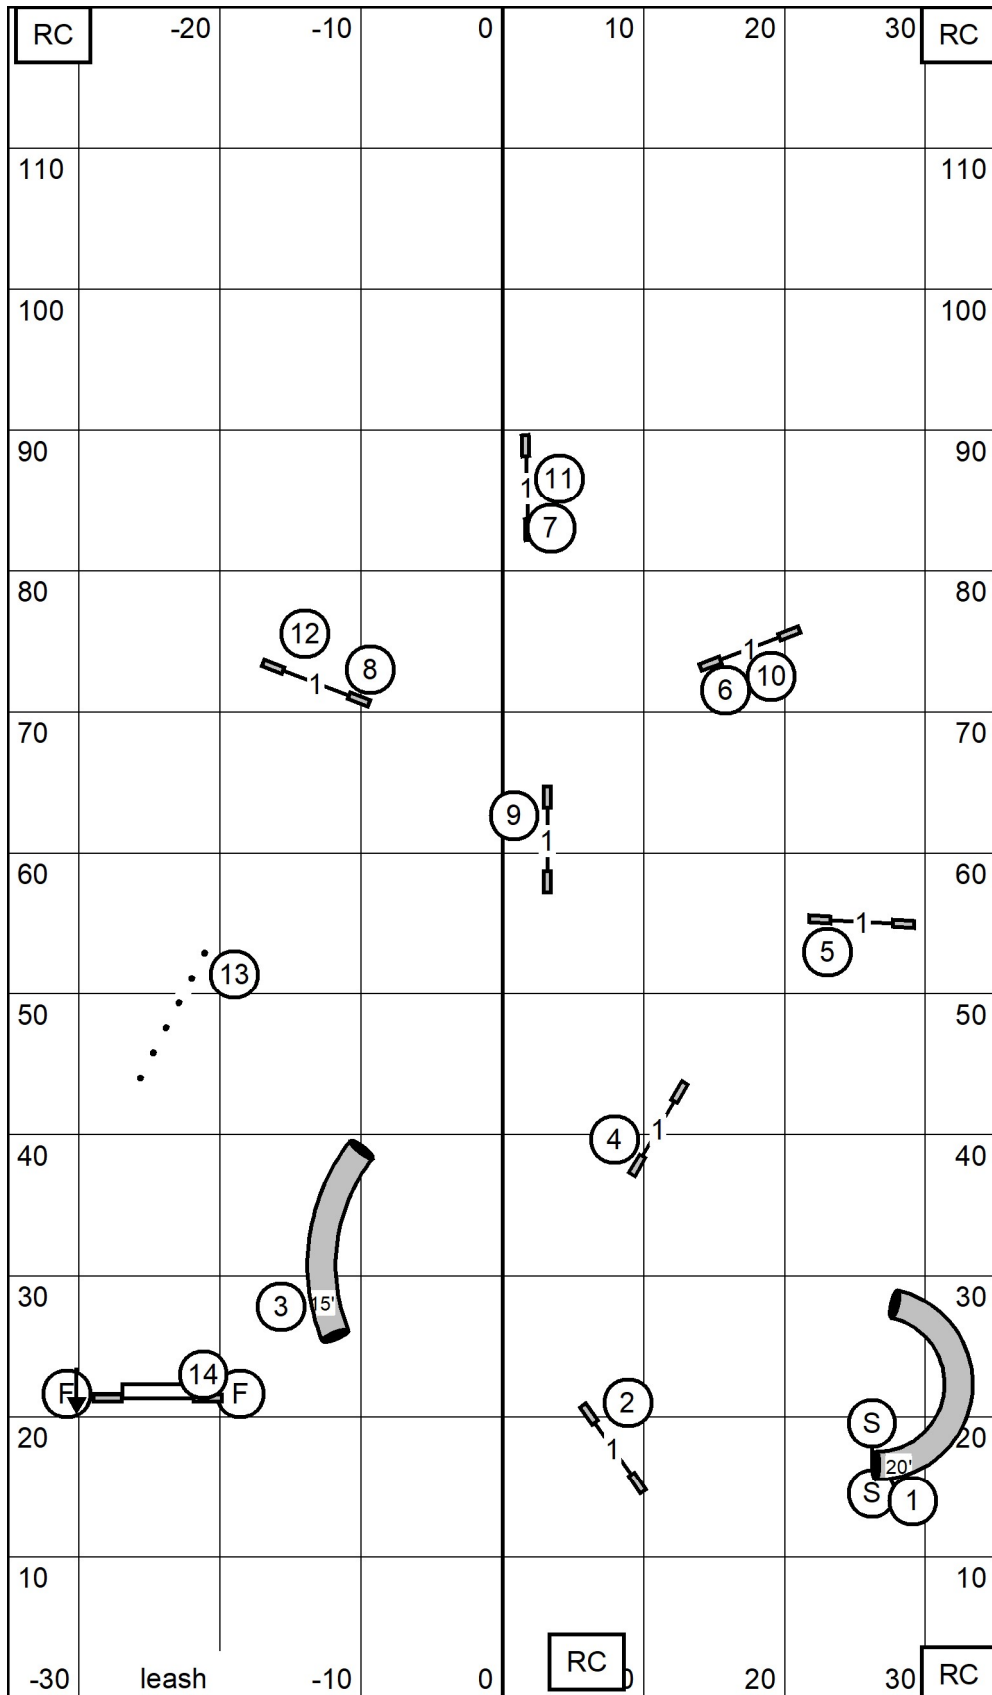

NOVICE JWW

Shenandoah Valley Kennel Club
 Judge Sherry Spivey
 Sunday March 30, 2025