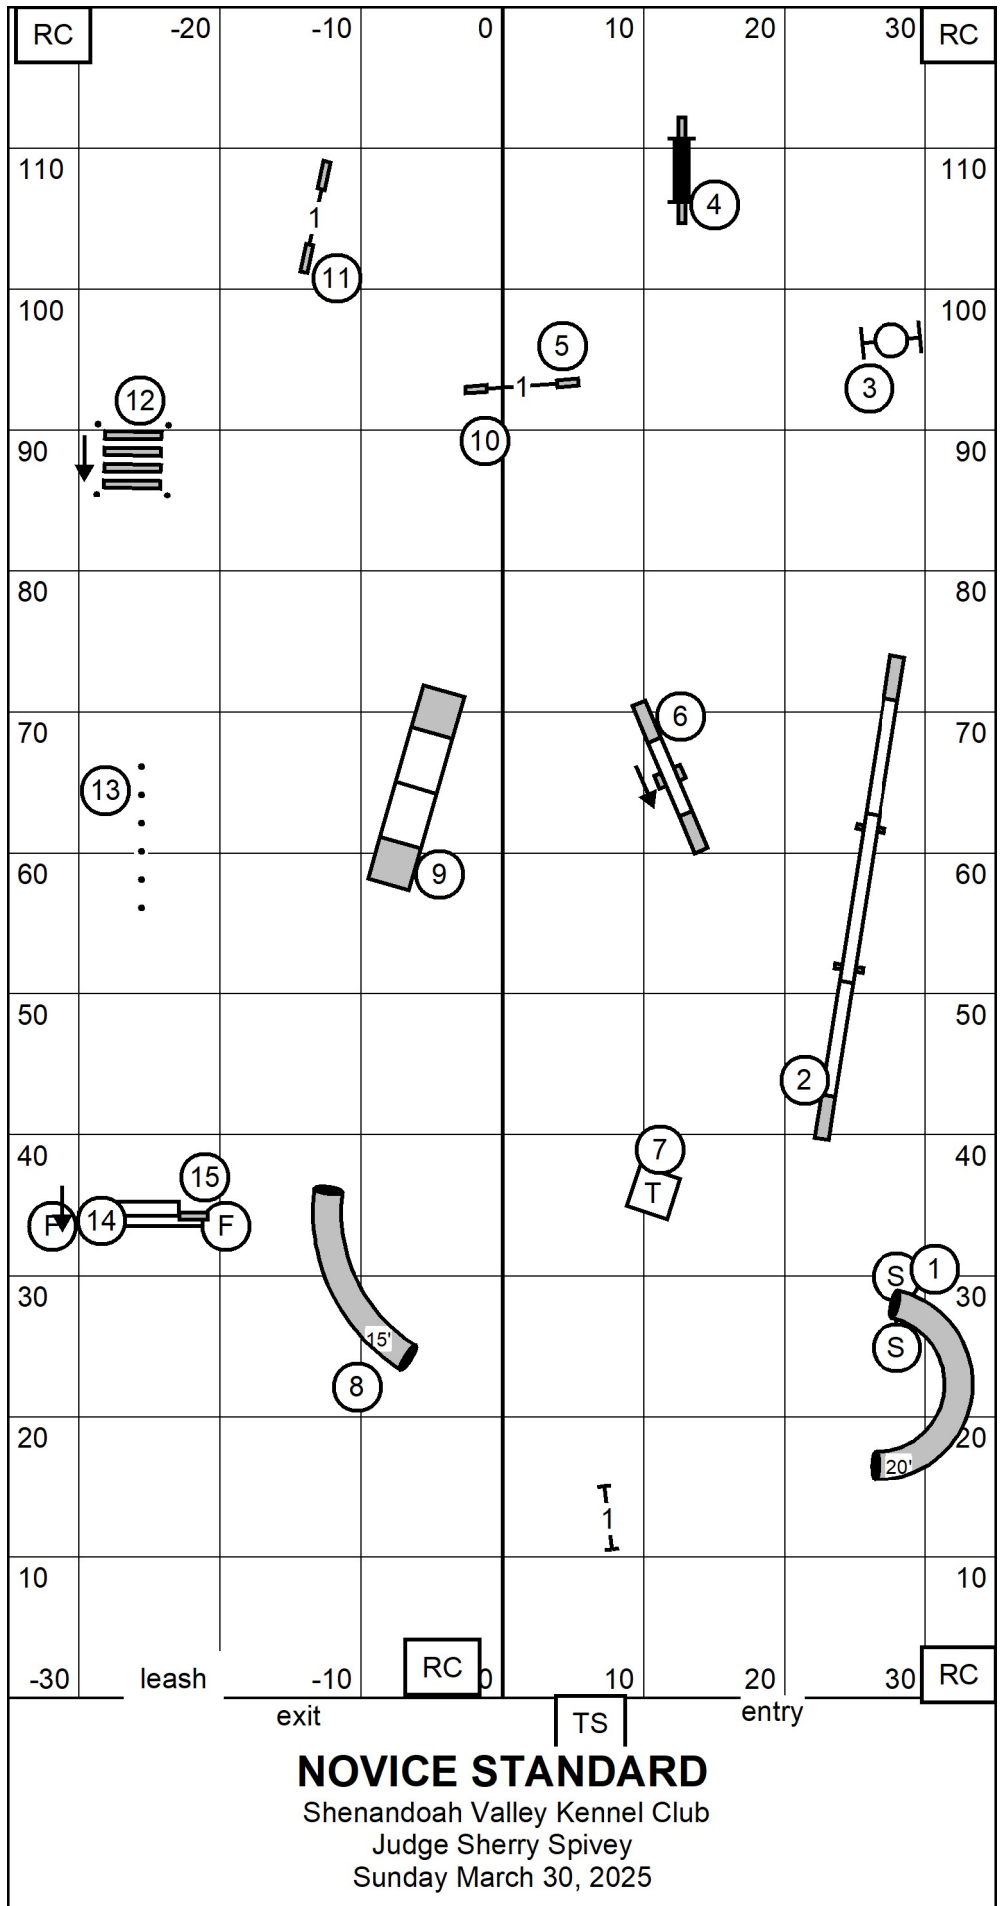

NOVICE STANDARD
Shenandoah Valley Kennel Club
Judge Sherry Spivey
Sunday March 30, 2025