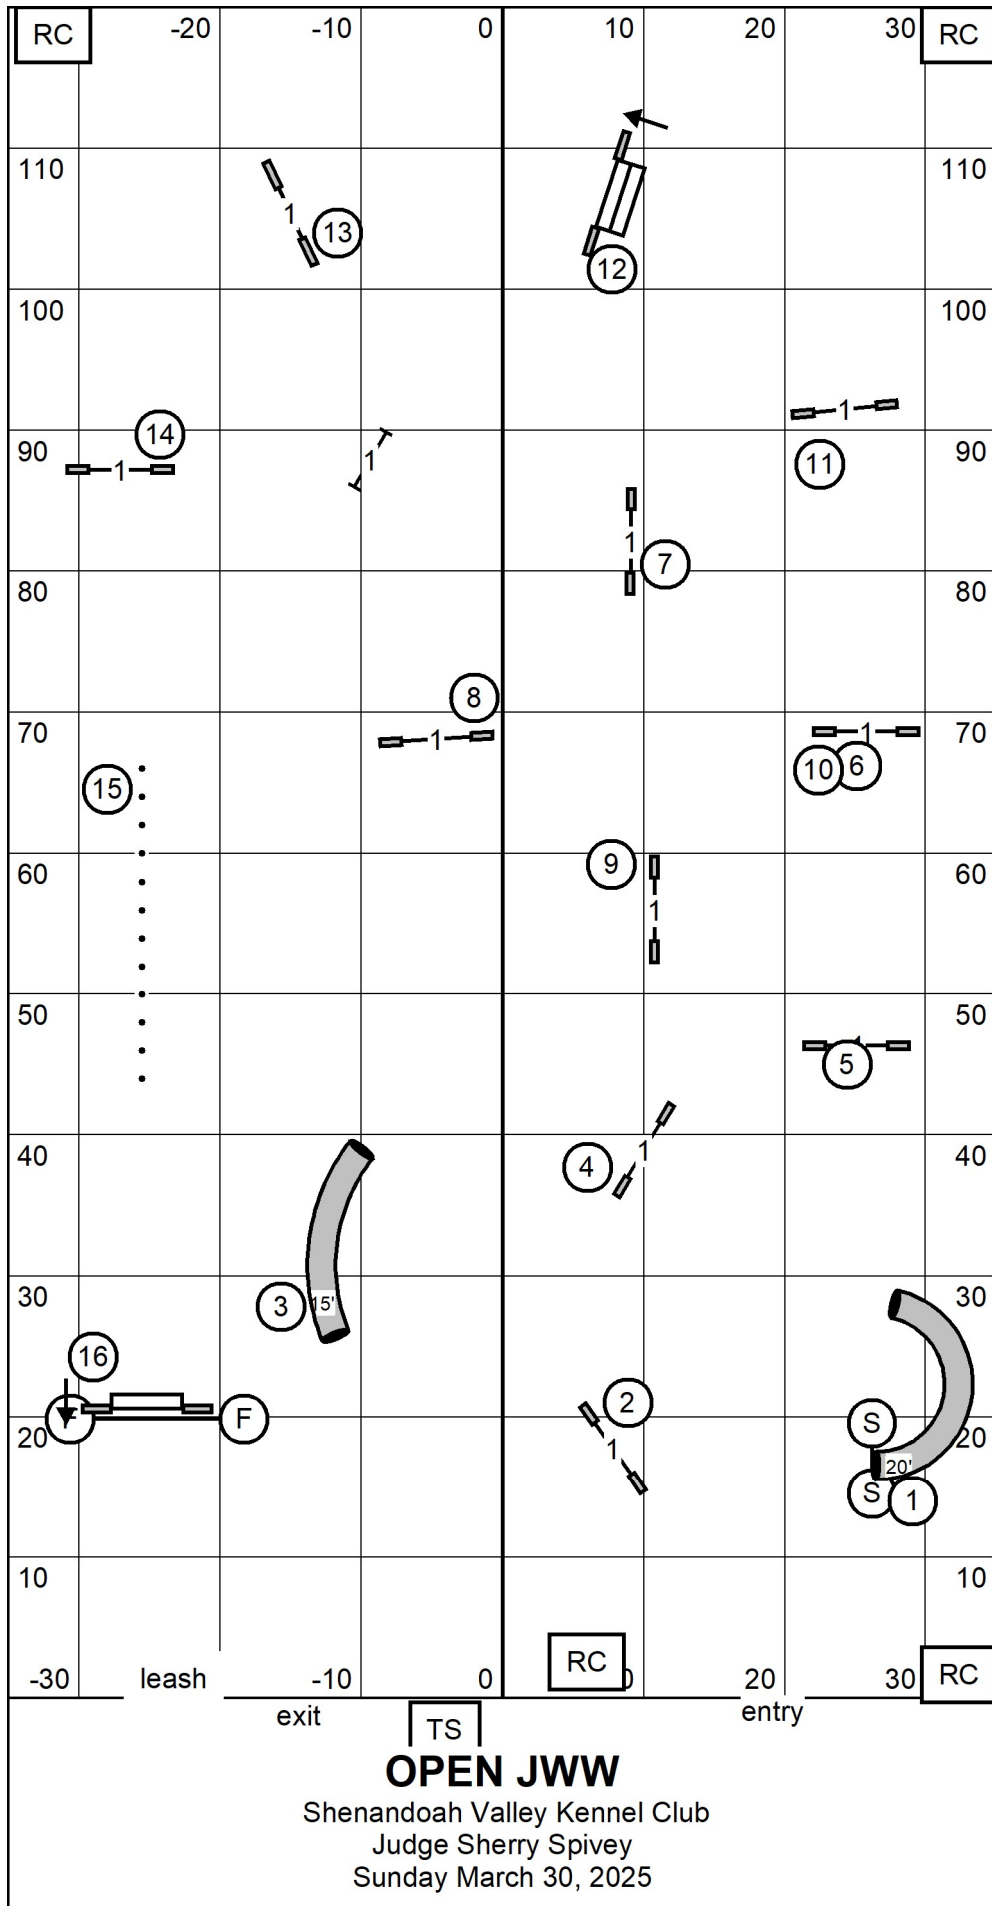

NOVICE JWW

Shenandoah Valley Kennel Club
 Judge Sherry Spivey
 Sunday March 30, 2025