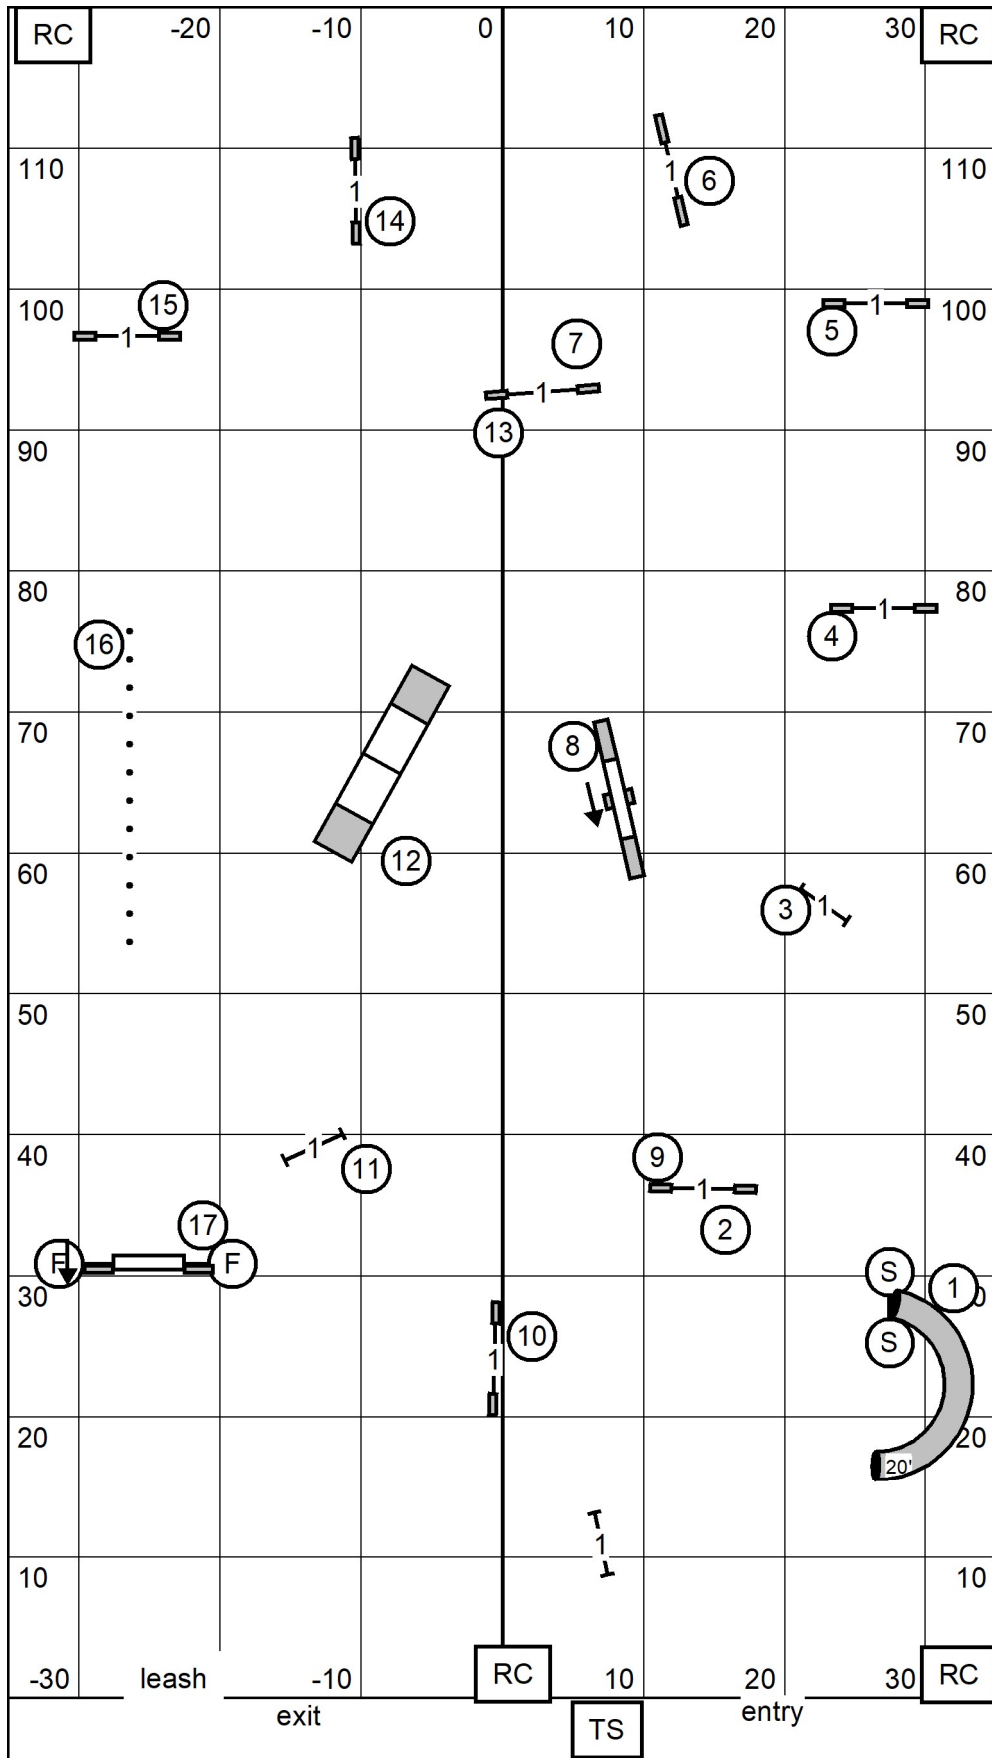

T2B

Shenandoah Valley Kennel Club
Judge Sherry Spivey
Sunday March 30, 2025