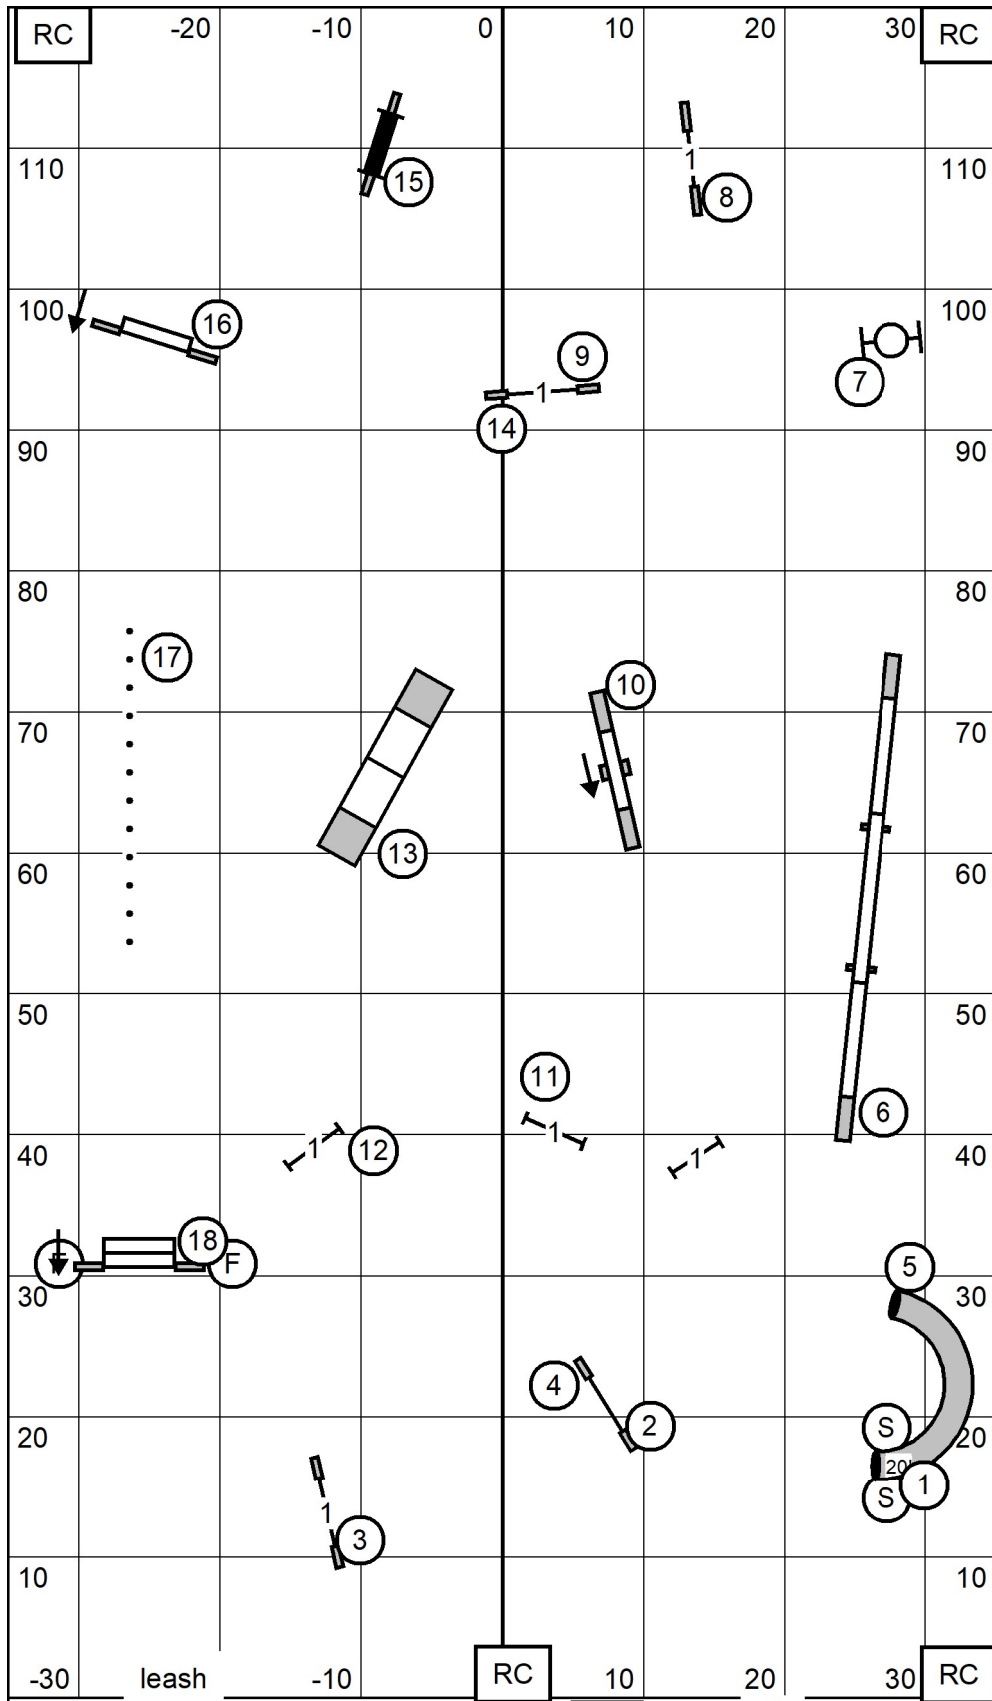

MASTER EXCELLENT STANDARD

Shenandoah Valley Kennel Club

Judge Sherry Spivey

Sunday March 30, 2025