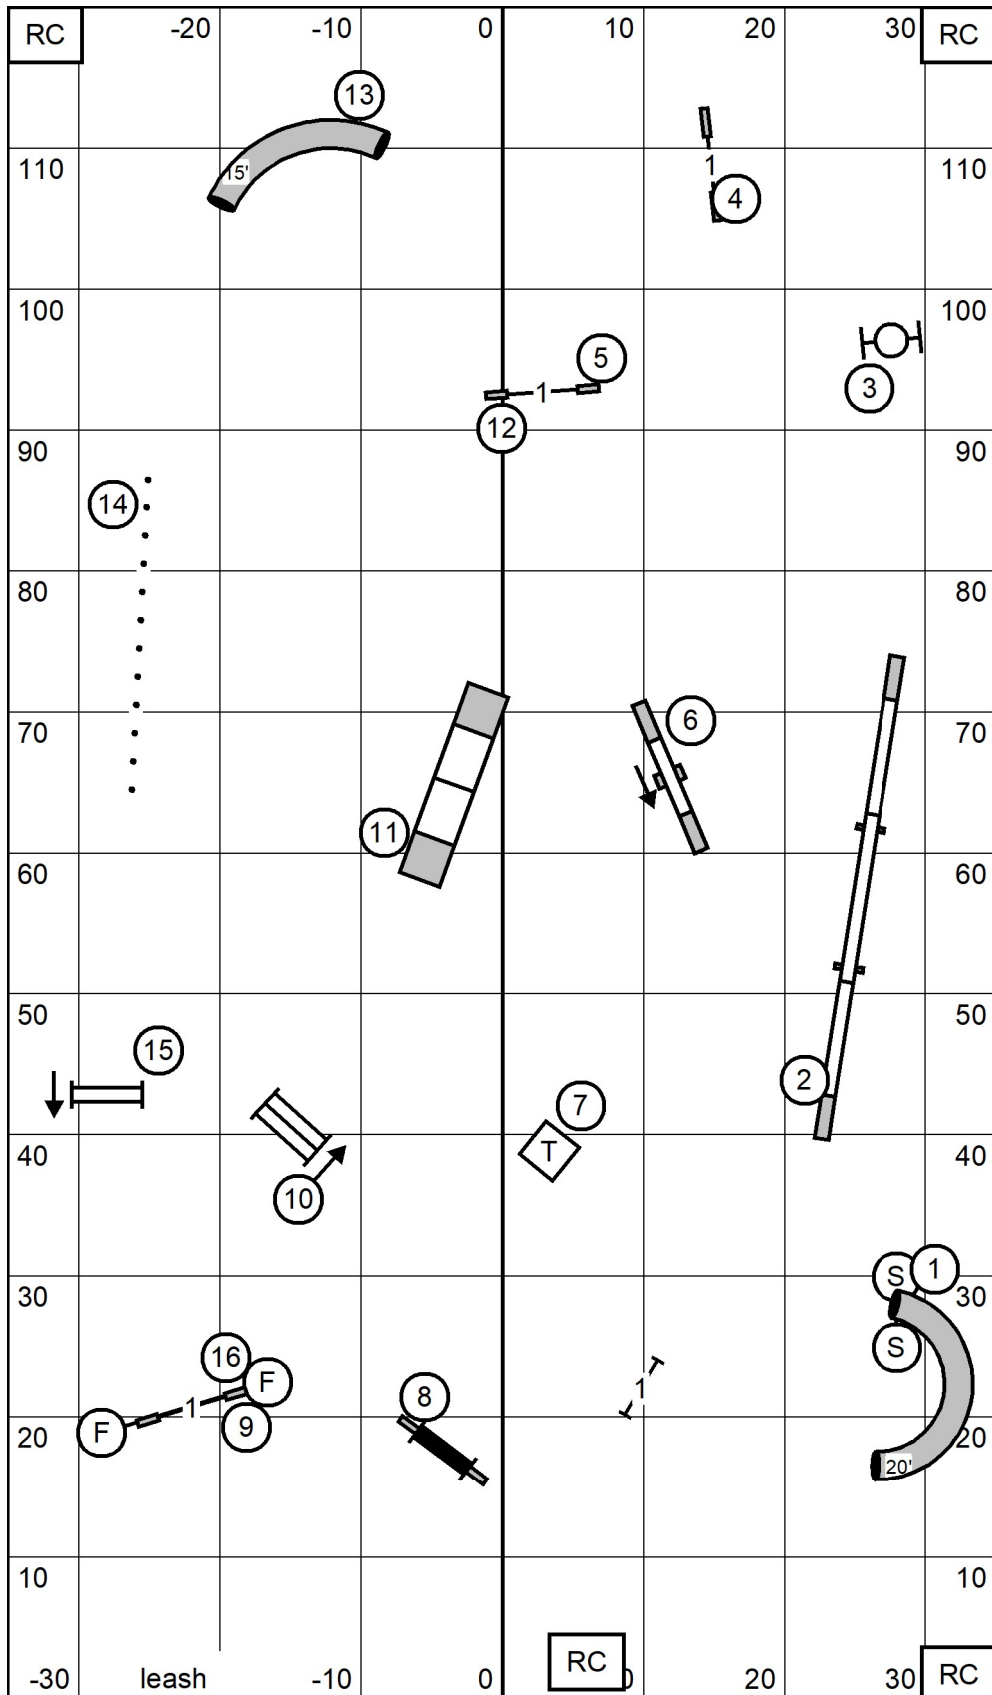

OPEN STANDARD

Shenandoah Valley Kennel Club
Judge Sherry Spivey
Sunday March 30, 2025