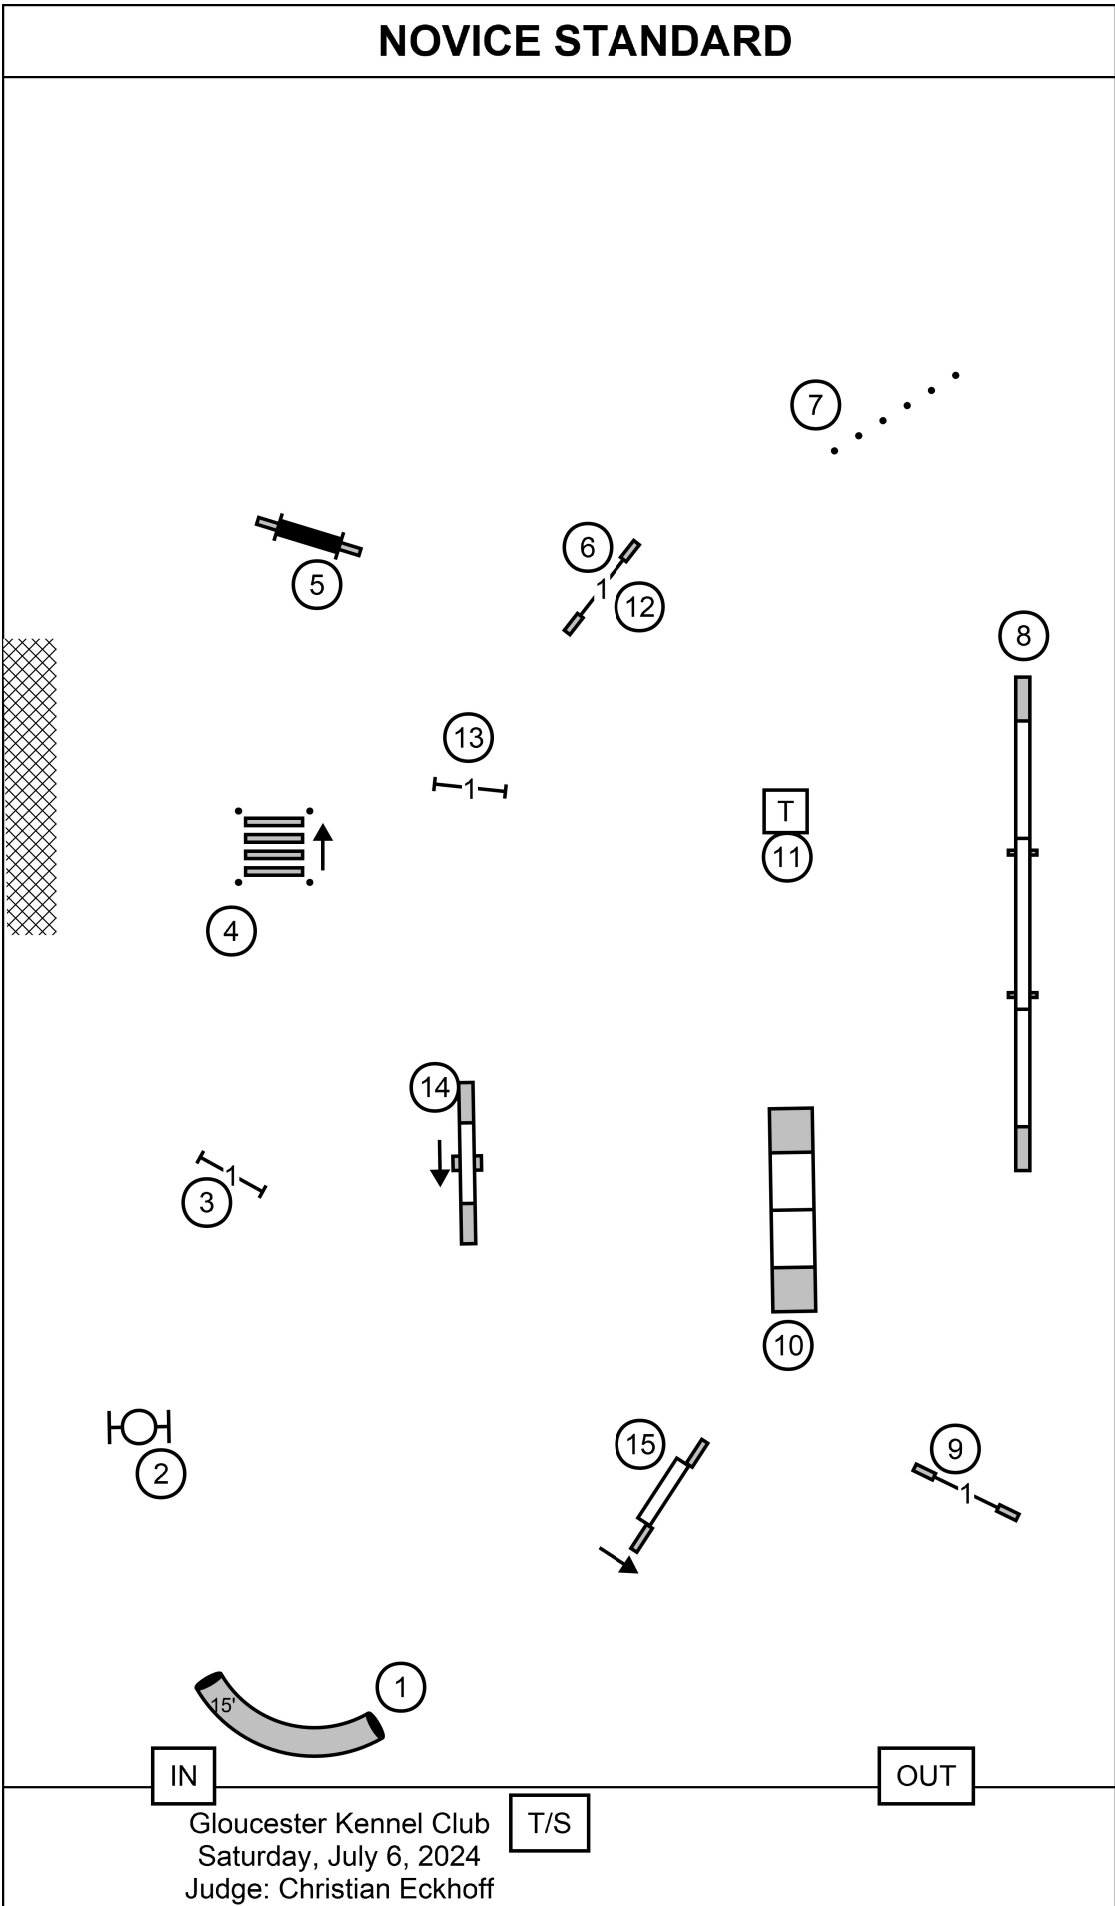

NOVICE STANDARD

Gloucester Kennel Club
Saturday, July 6, 2024
Judge: Christian Eckhoff

T/S