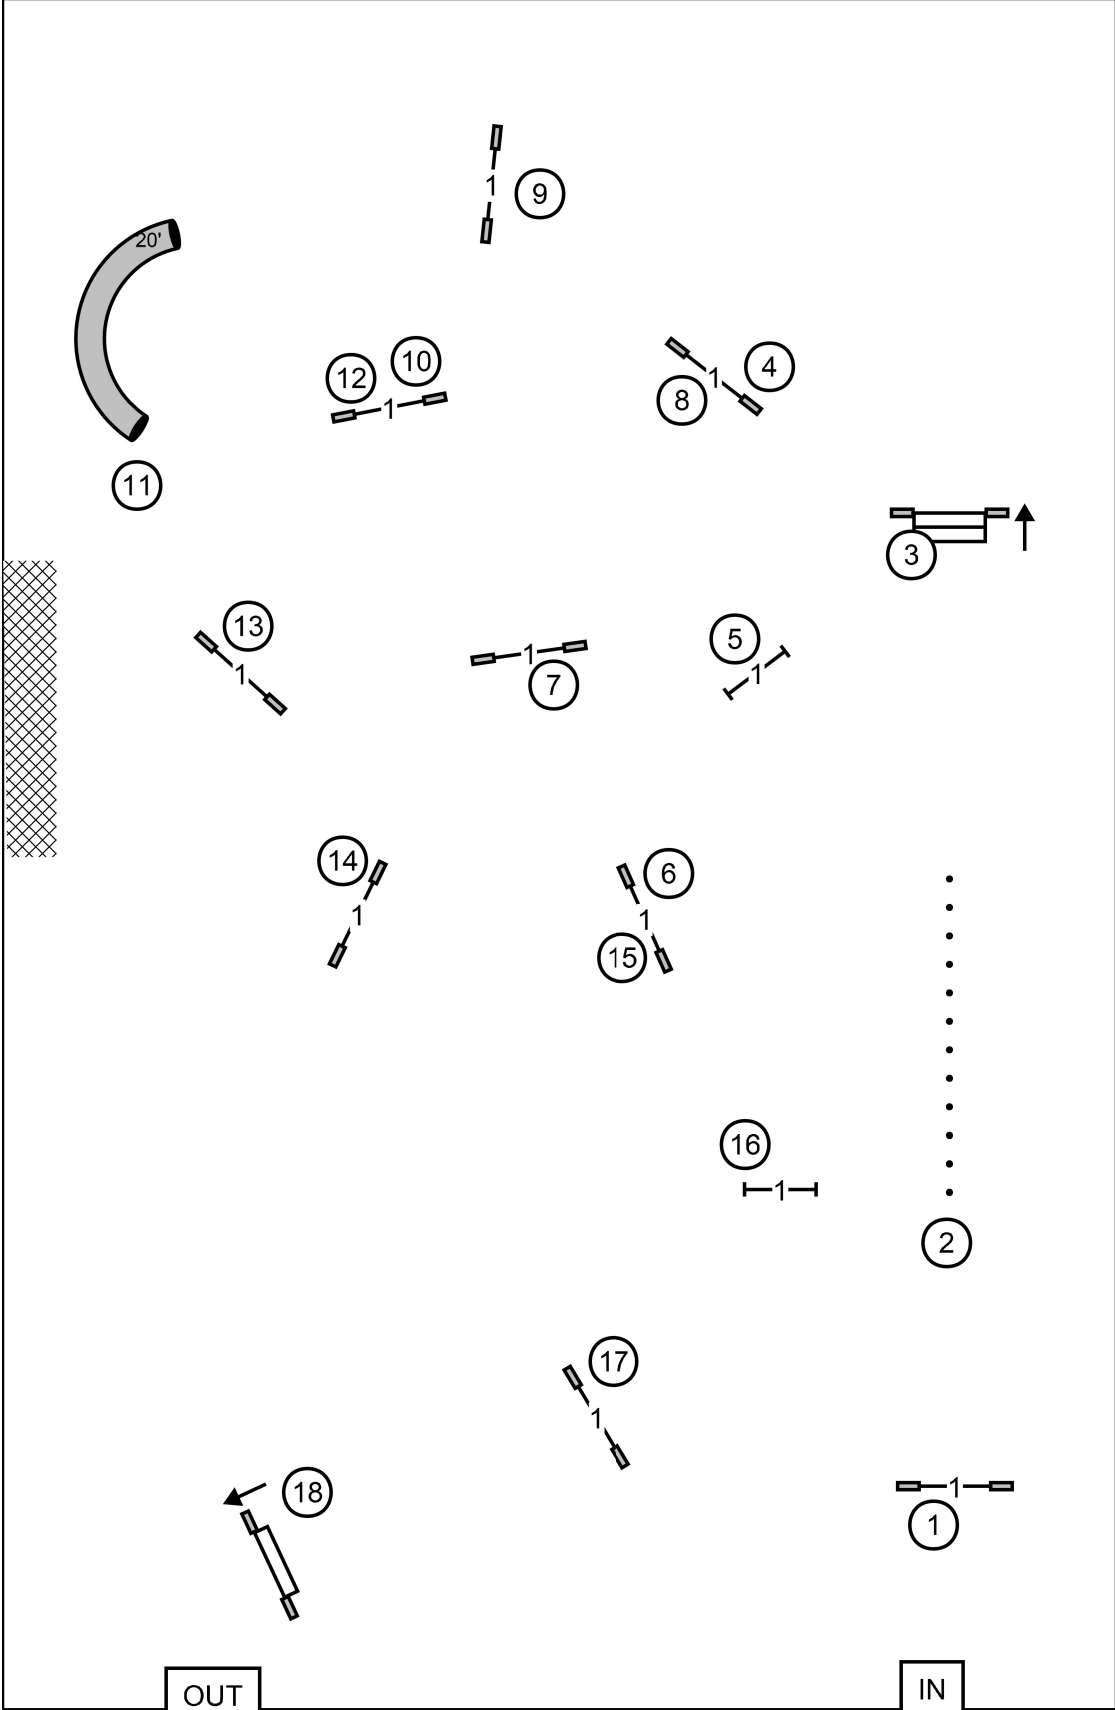

EXCELLENT/MASTER JUMPERS WITH WEAVES

OUT

IN

Gloucester Kennel Club
Saturday, July 6, 2024
Judge: Christian Eckhoff

T/S