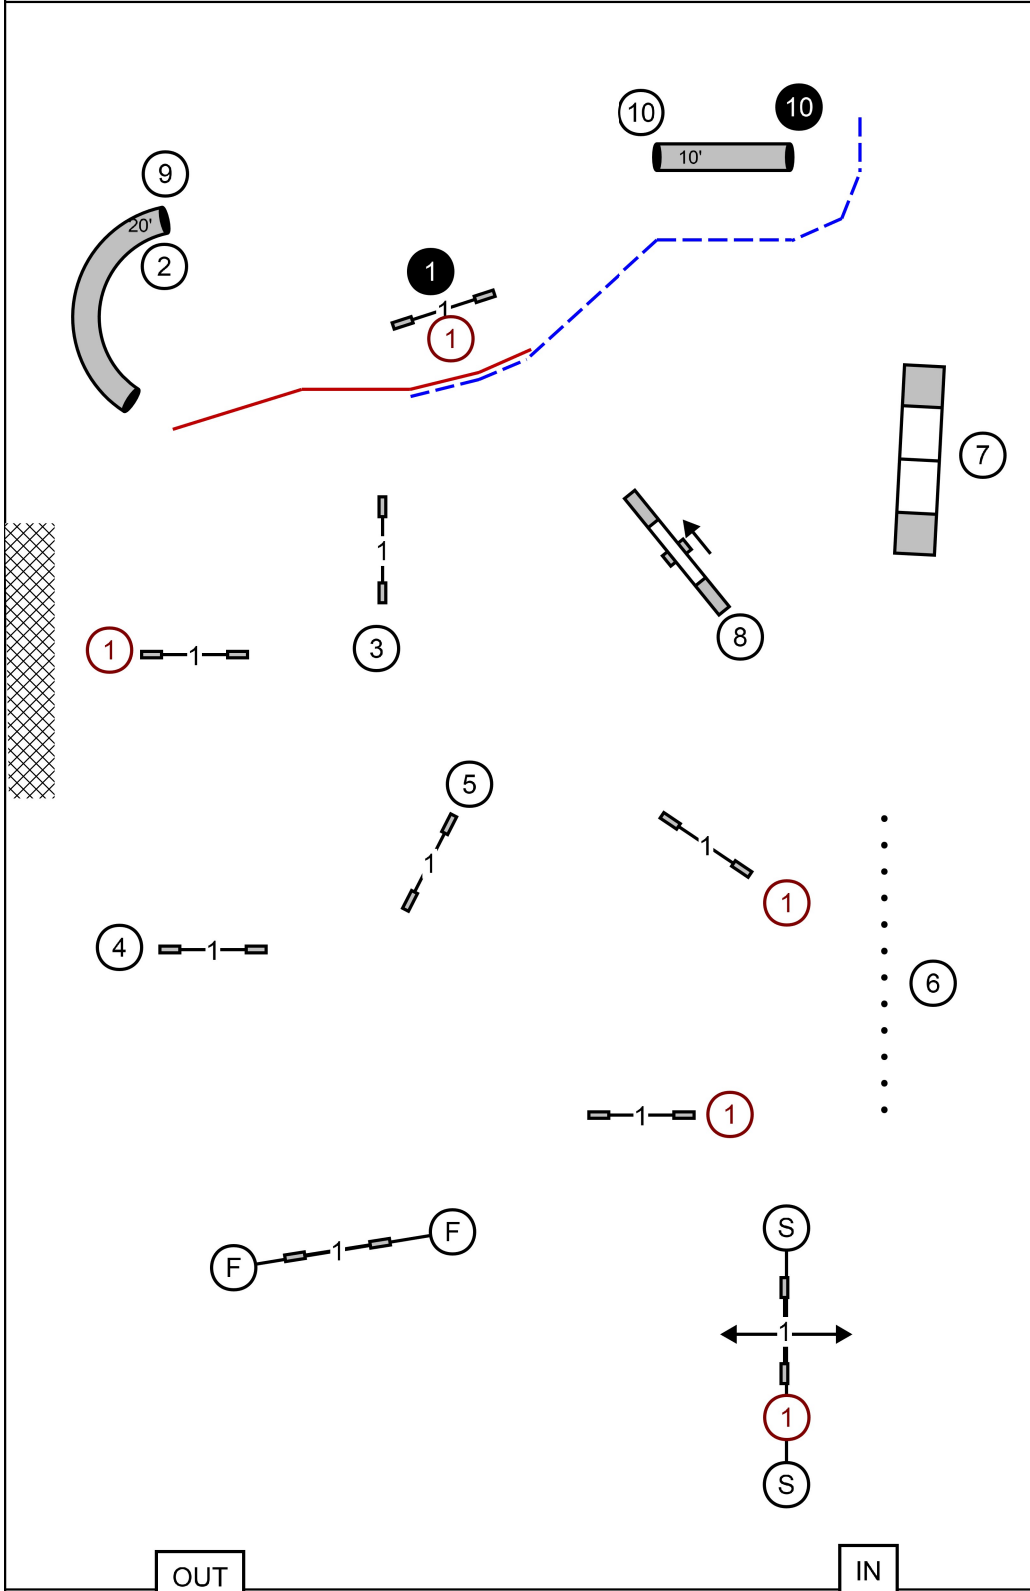

N: (1) (10) - - -

FAST

IN FLOW

To qualify get Send Bonus plus

E/M: 28+ pts

O: 25+ pts

N: 19+ pts

OUT