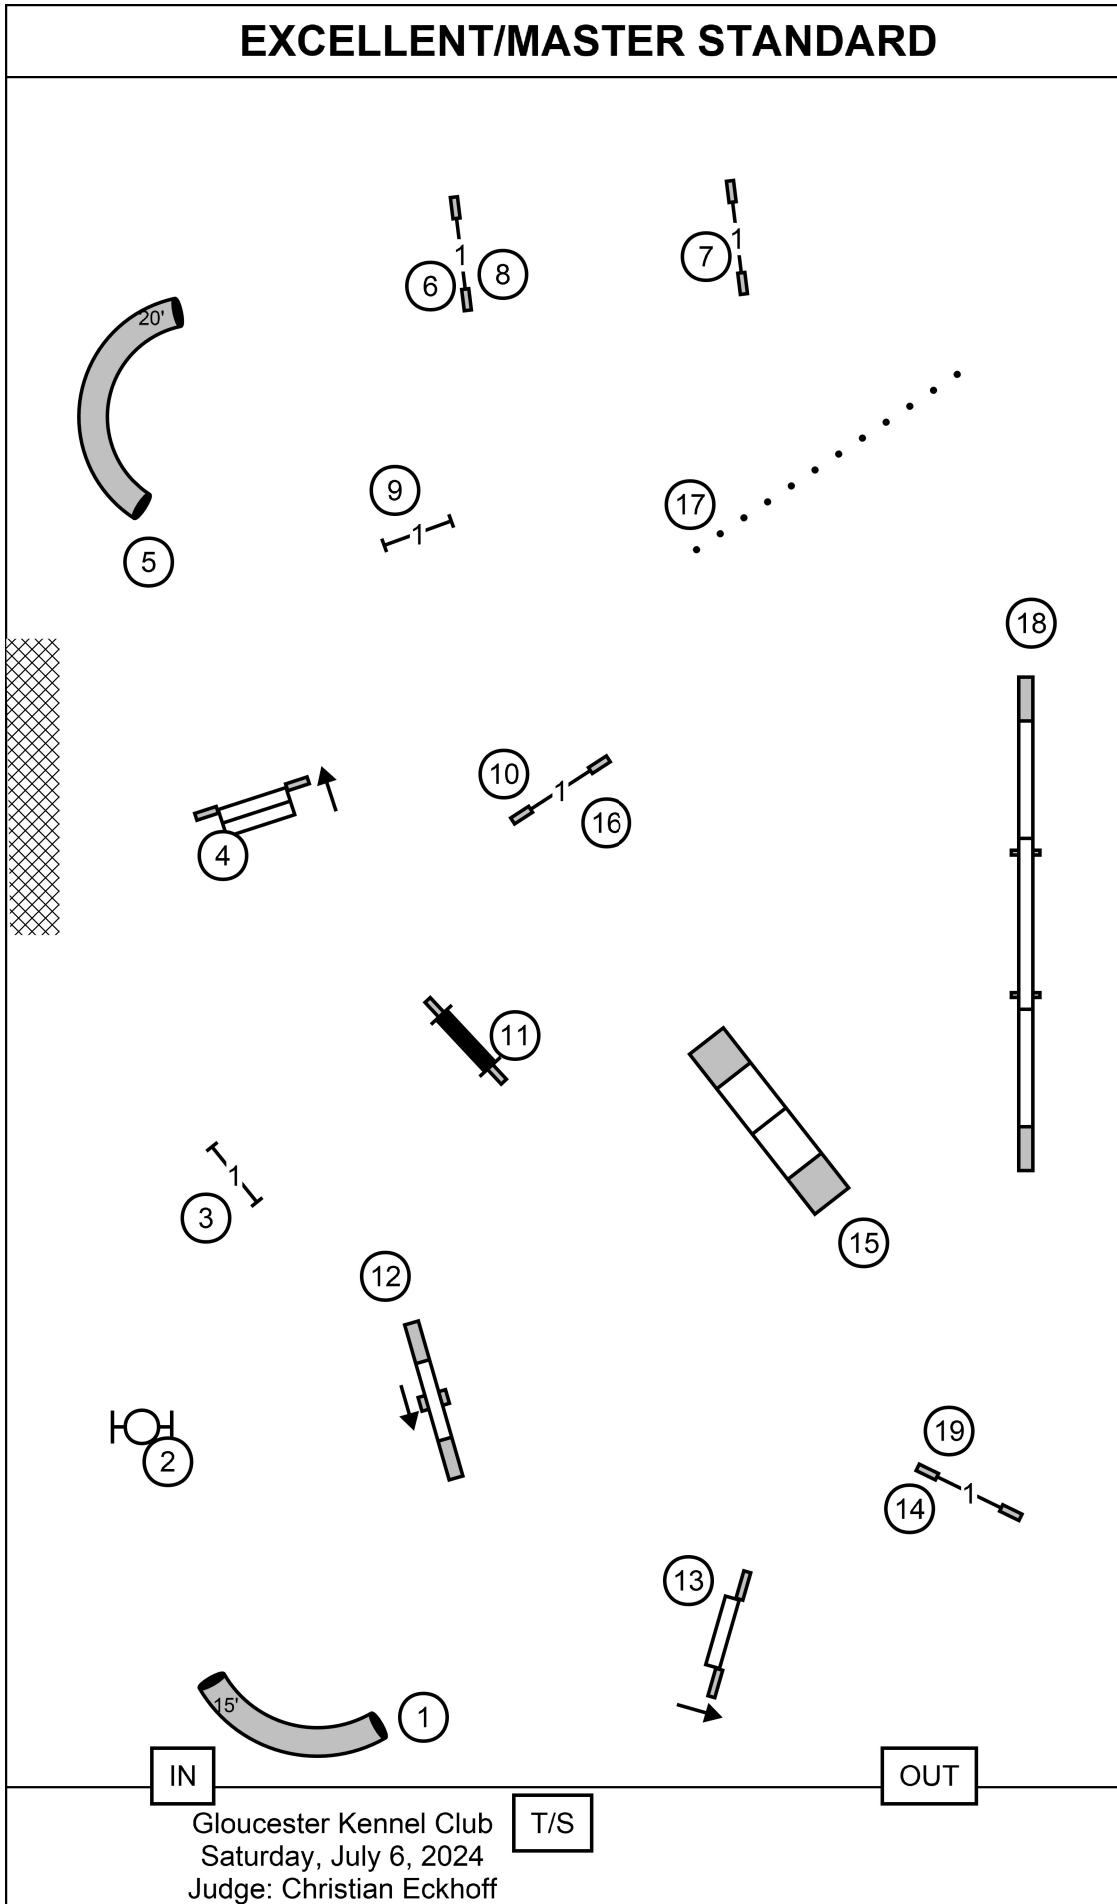

EXCELLENT/MASTER STANDARD

Gloucester Kennel Club
Saturday, July 6, 2024
Judge: Christian Eckhoff

T/S