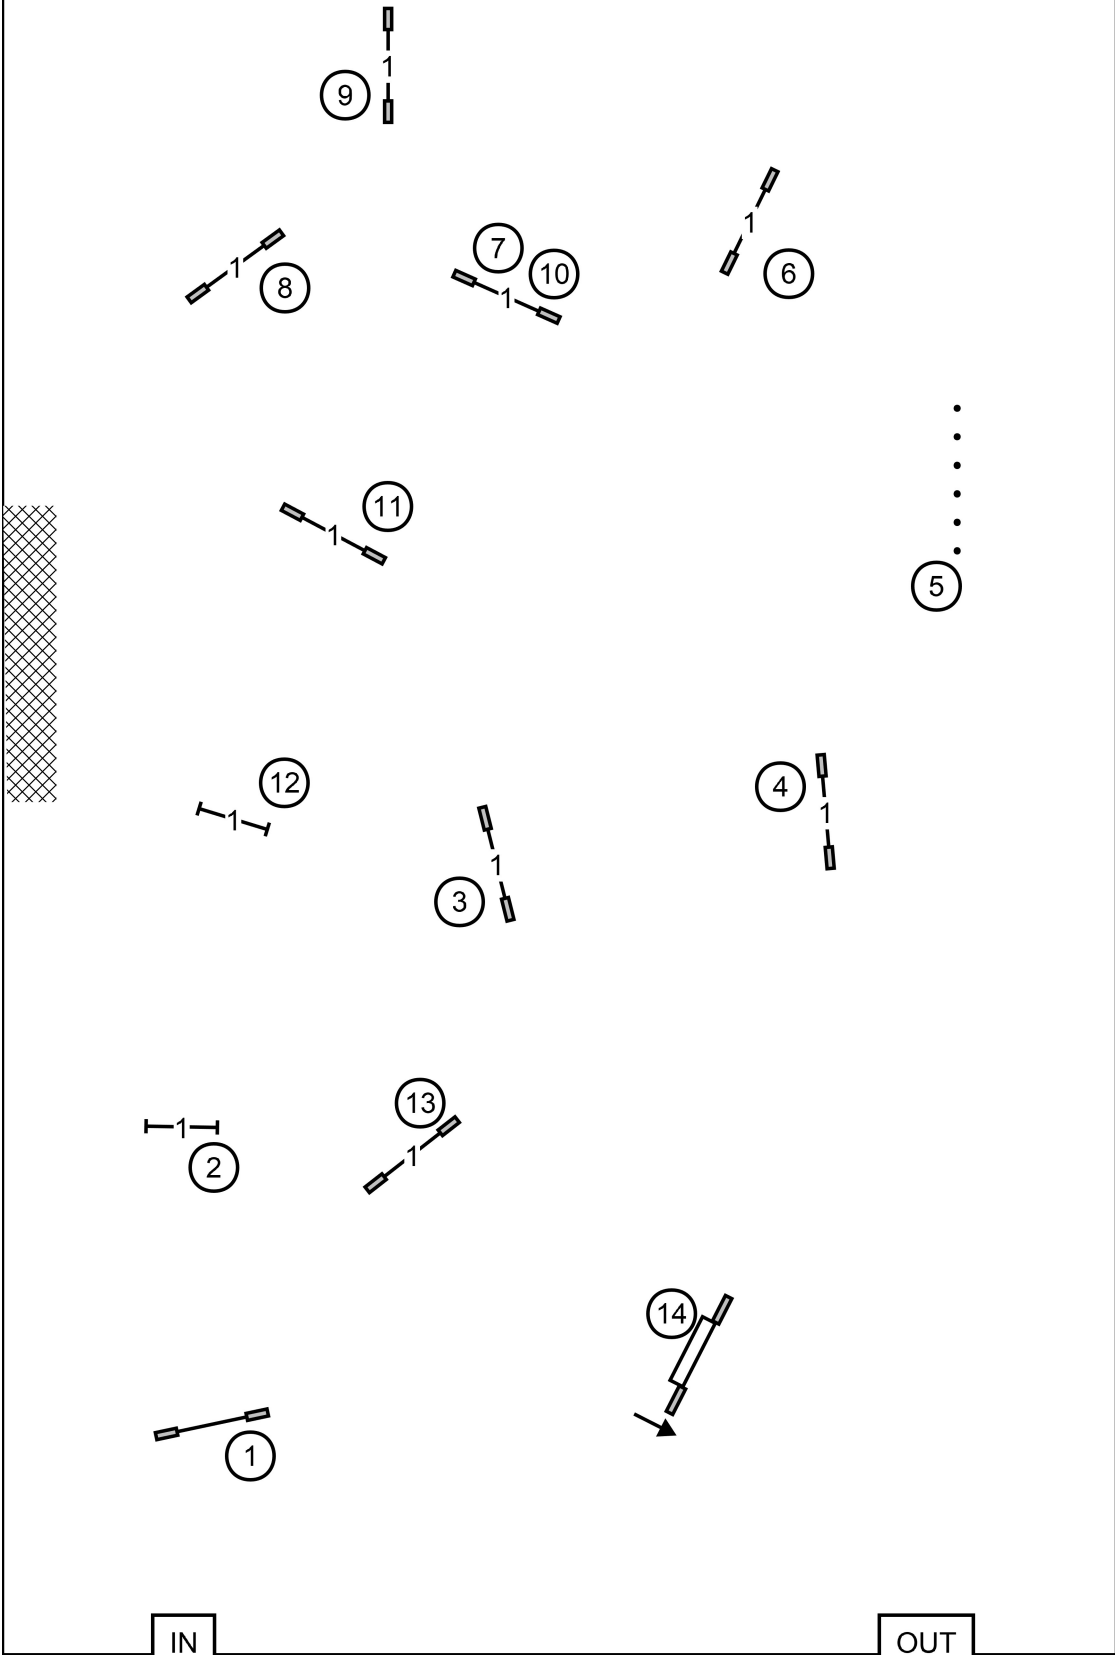

NOVICE JUMPERS WITH WEAVES

IN

T/S

OUT

Gloucester Kennel Club
Saturday, July 6, 2024
Judge: Christian Eckhoff