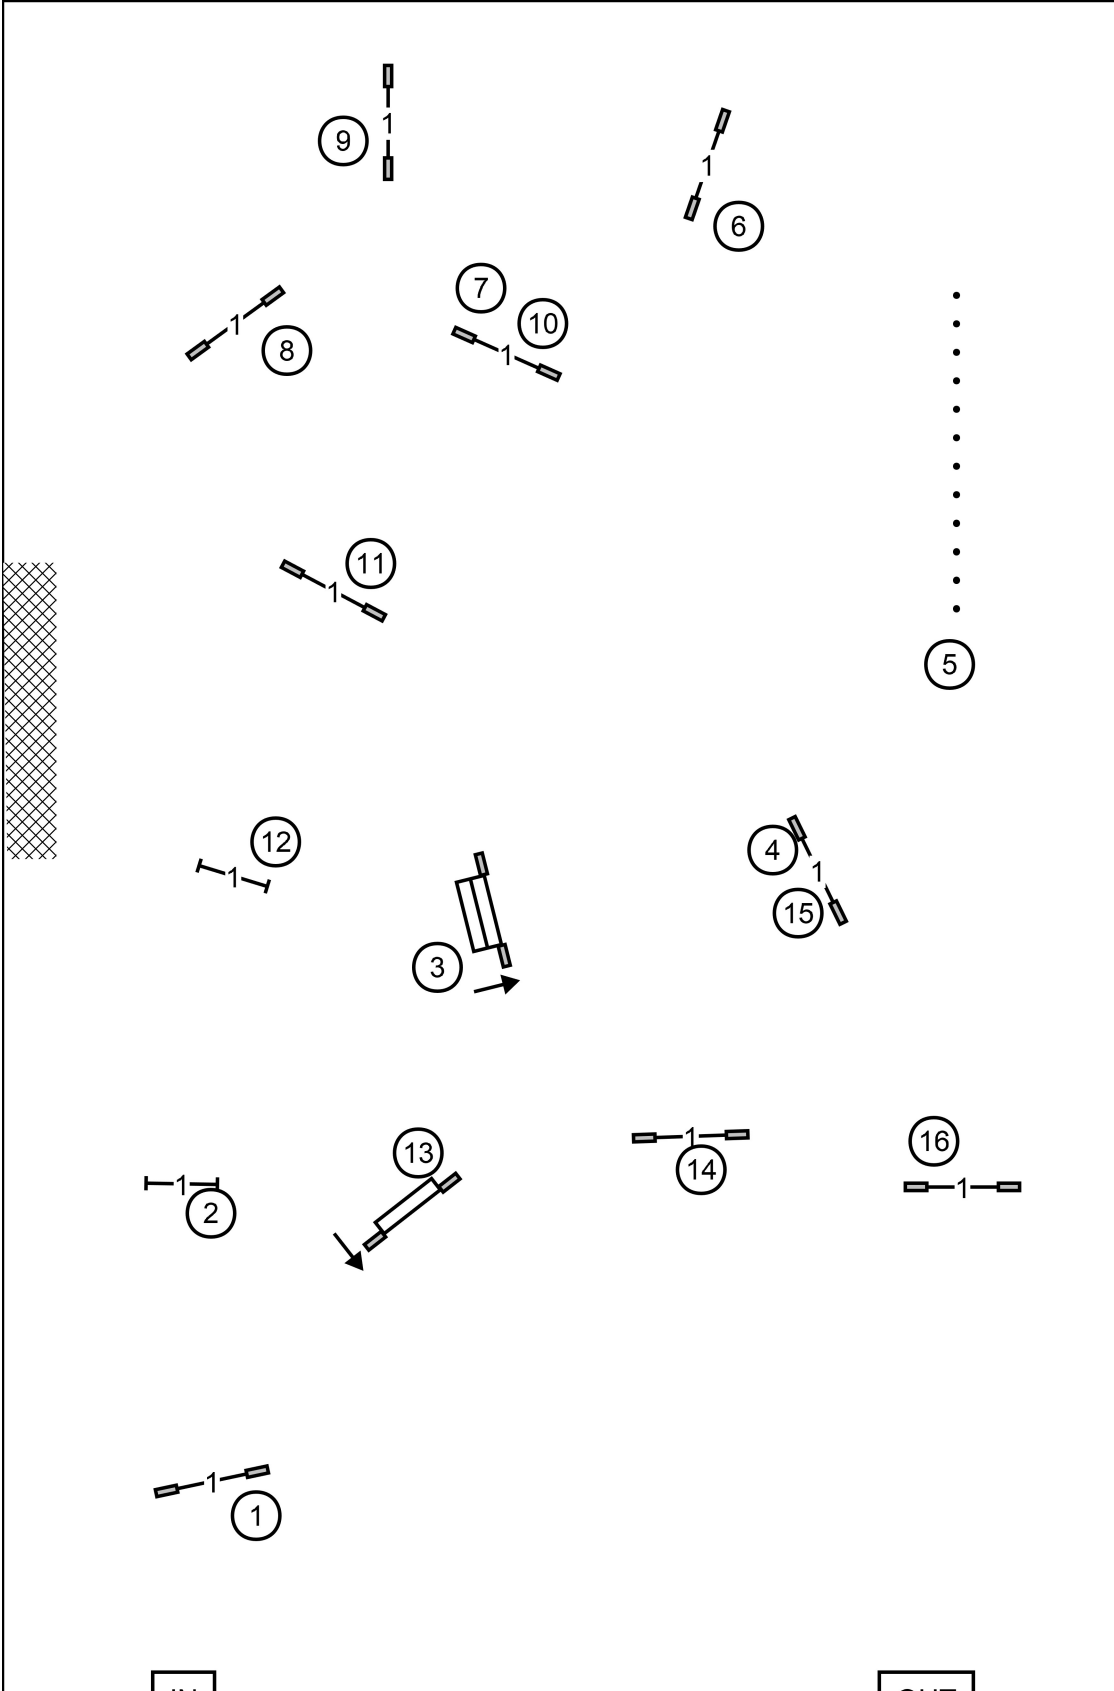

NOVICE STANDARD

Gloucester Kennel Club
Saturday, July 6, 2024
Judge: Christian Eckhoff

T/S

OPEN JUMPERS WITH WEAVES

IN

OUT

Gloucester Kennel Club
Saturday, July 6, 2024
Judge: Christian Eckhoff

T/S