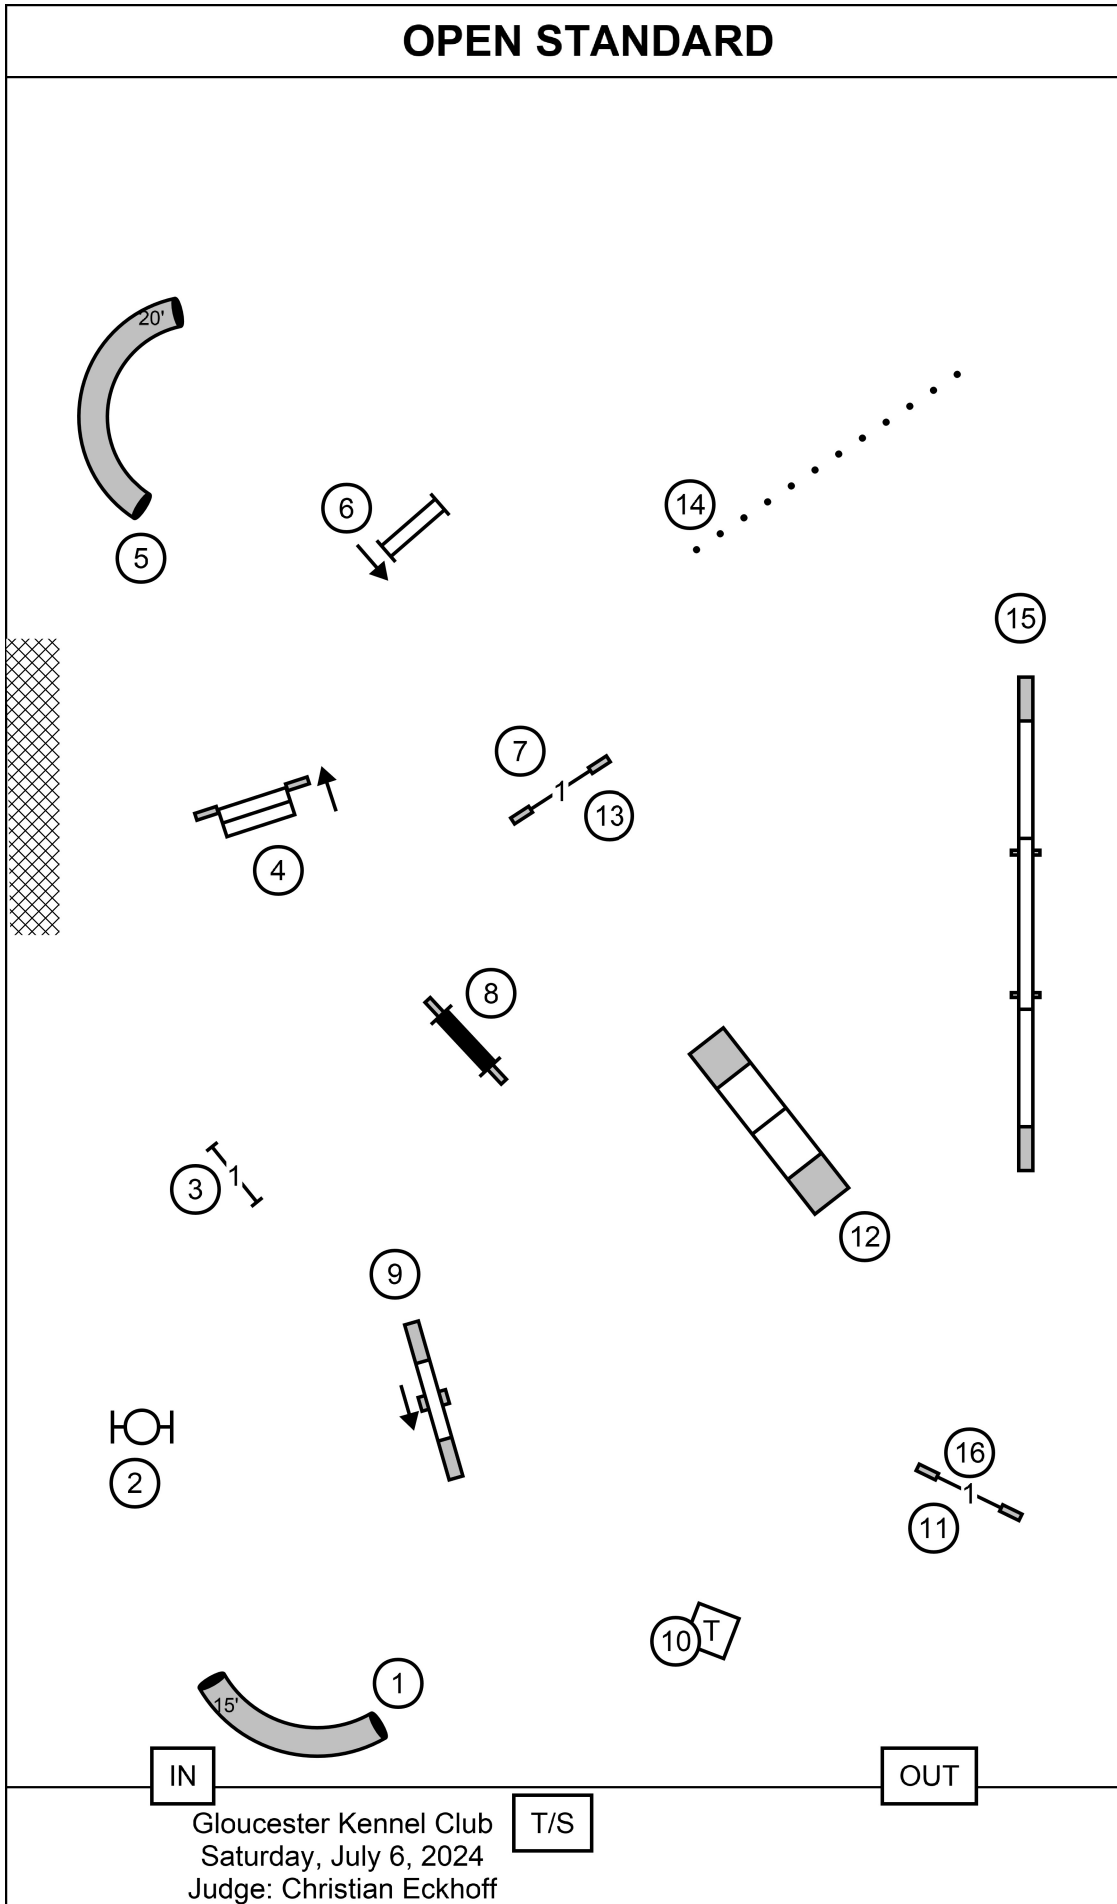

OPEN STANDARD

IN

OUT

Gloucester Kennel Club
Saturday, July 6, 2024
Judge: Christian Eckhoff

T/S