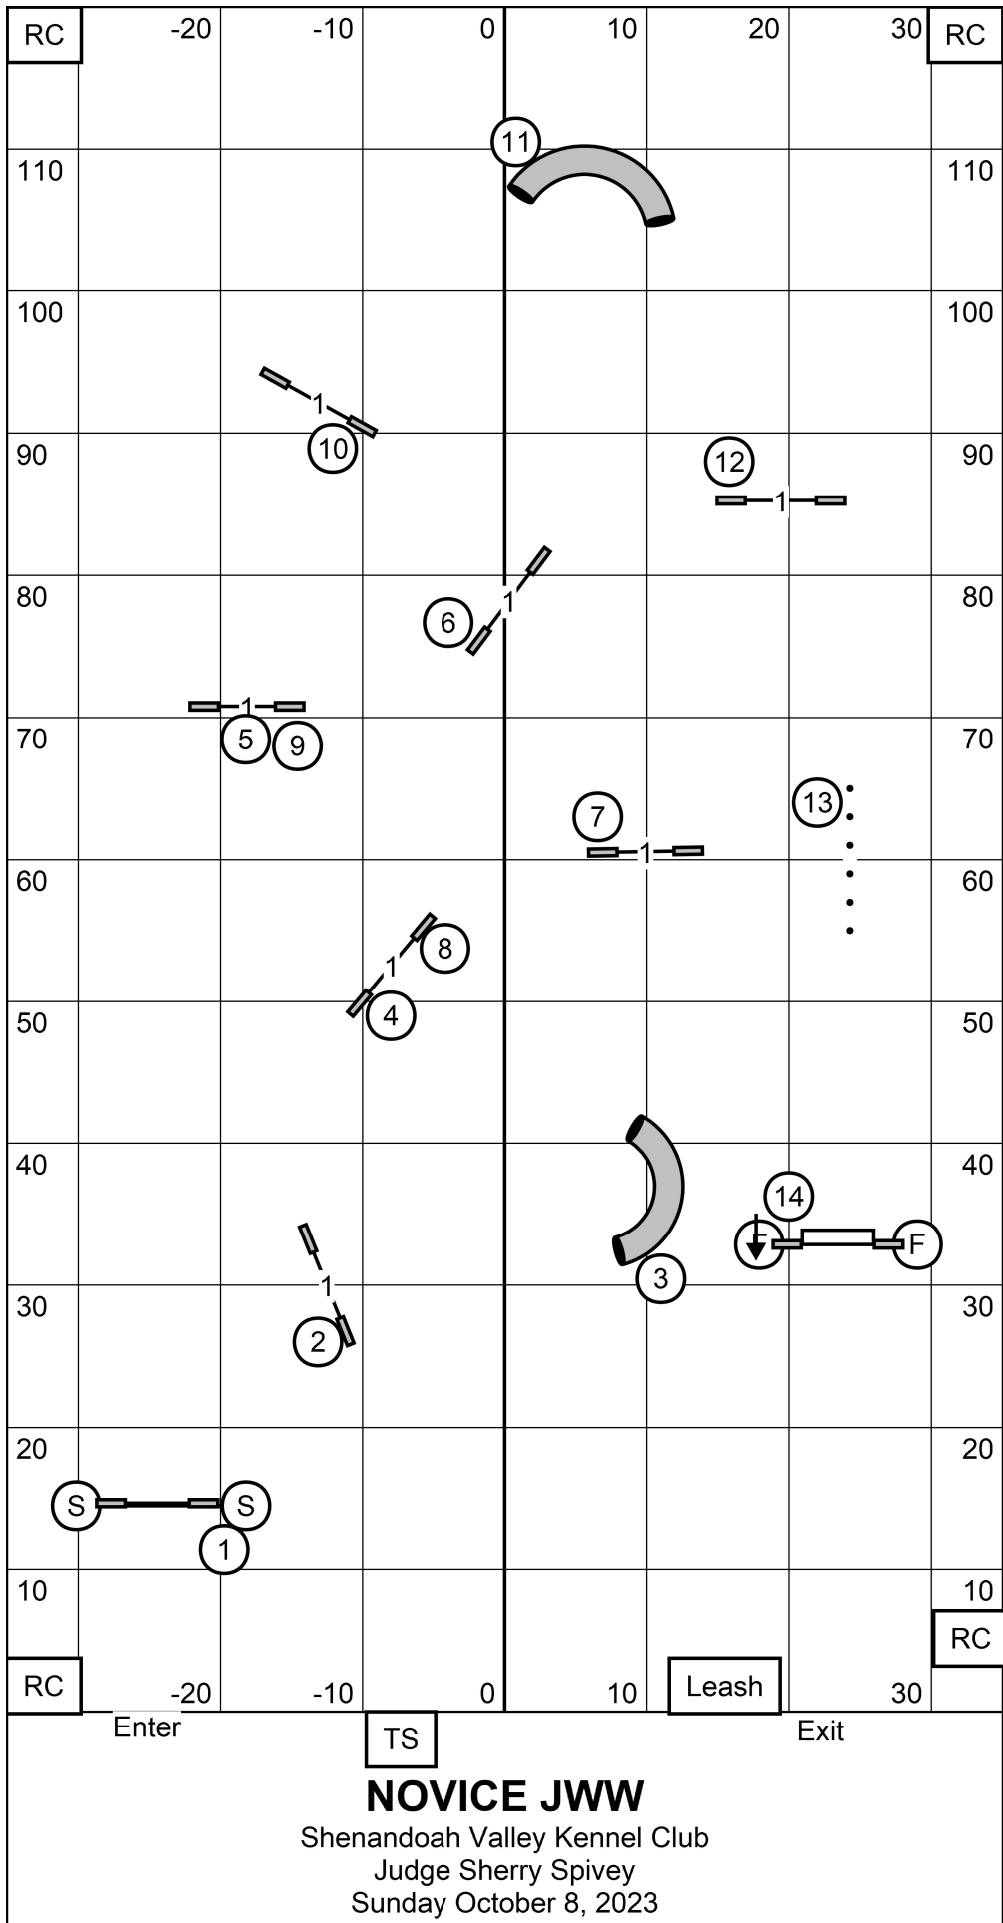

Enter

TS

Exit

# OPEN STANDARD

Shenandoah Valley Kennel Club  
 Judge Sherry Spivey  
 Sunday October 8, 2023

**NOVICE STANDARD**

Shenandoah Valley Kennel Club  
 Judge Sherry Spivey  
 Sunday October 8, 2023

**NOVICE JWW**