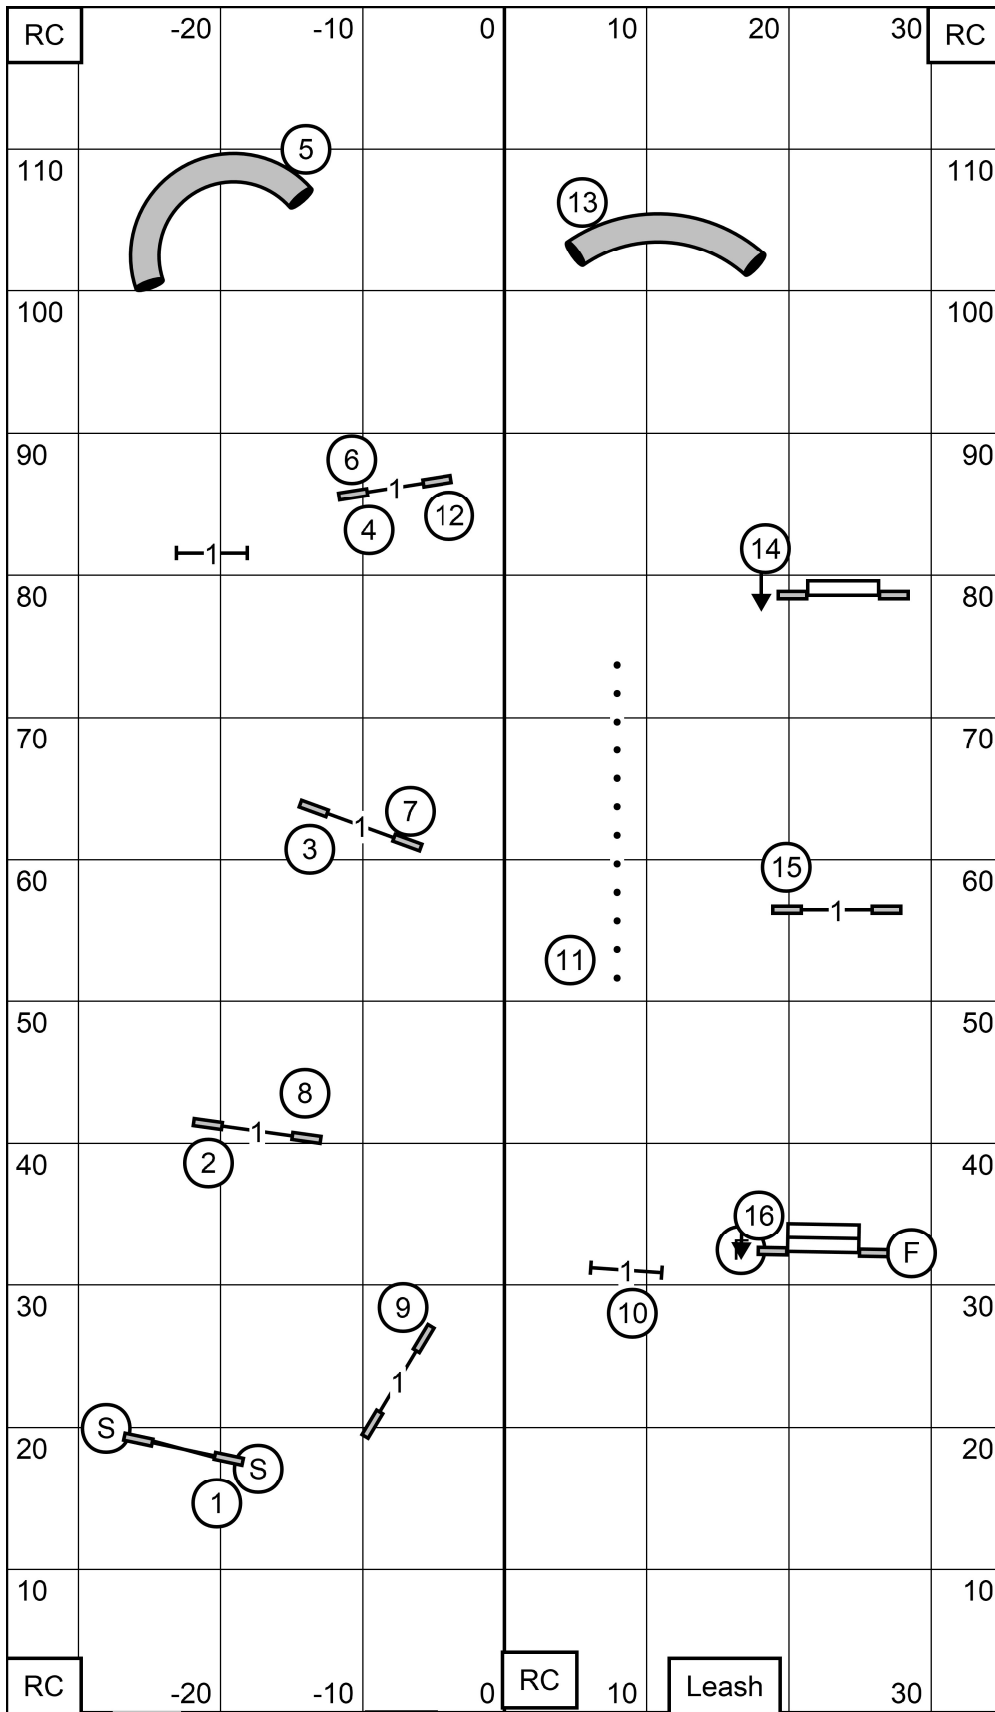

Shenandoah Valley Kennel Club
 Judge Sherry Spivey
 Saturday October 7, 2023

OPEN STANDARD

Shenandoah Valley Kennel Club
 Judge Sherry Spivey
 Saturday October 7, 2023

NOVICE STANDARD

Shenandoah Valley Kennel Club
 Judge Sherry Spivey
 Saturday October 7, 2023