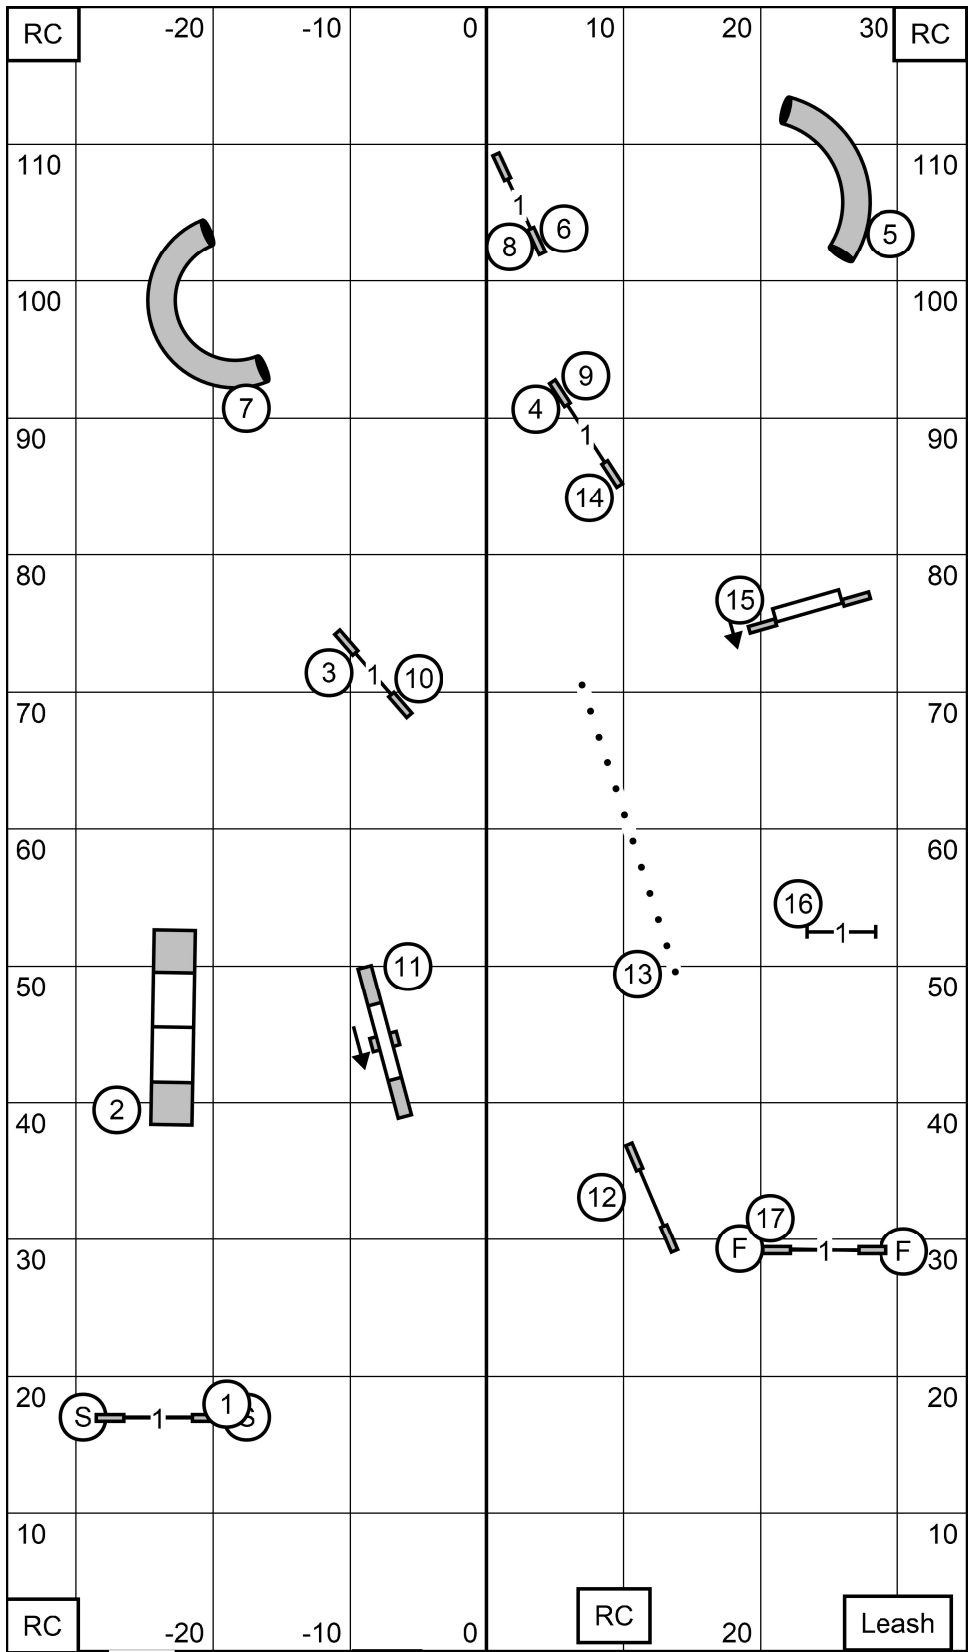

MASTER EXCELLENT JWW

Shenandoah Valley Kennel Club

Judge Sherry Spivey

Saturday October 7, 2023

T2B

Shenandoah Valley Kennel Club
 Judge Sherry Spivey
 Saturday October 7, 2023

Enter TS Leash Exit

MASTER EXCELLENT STANDARD