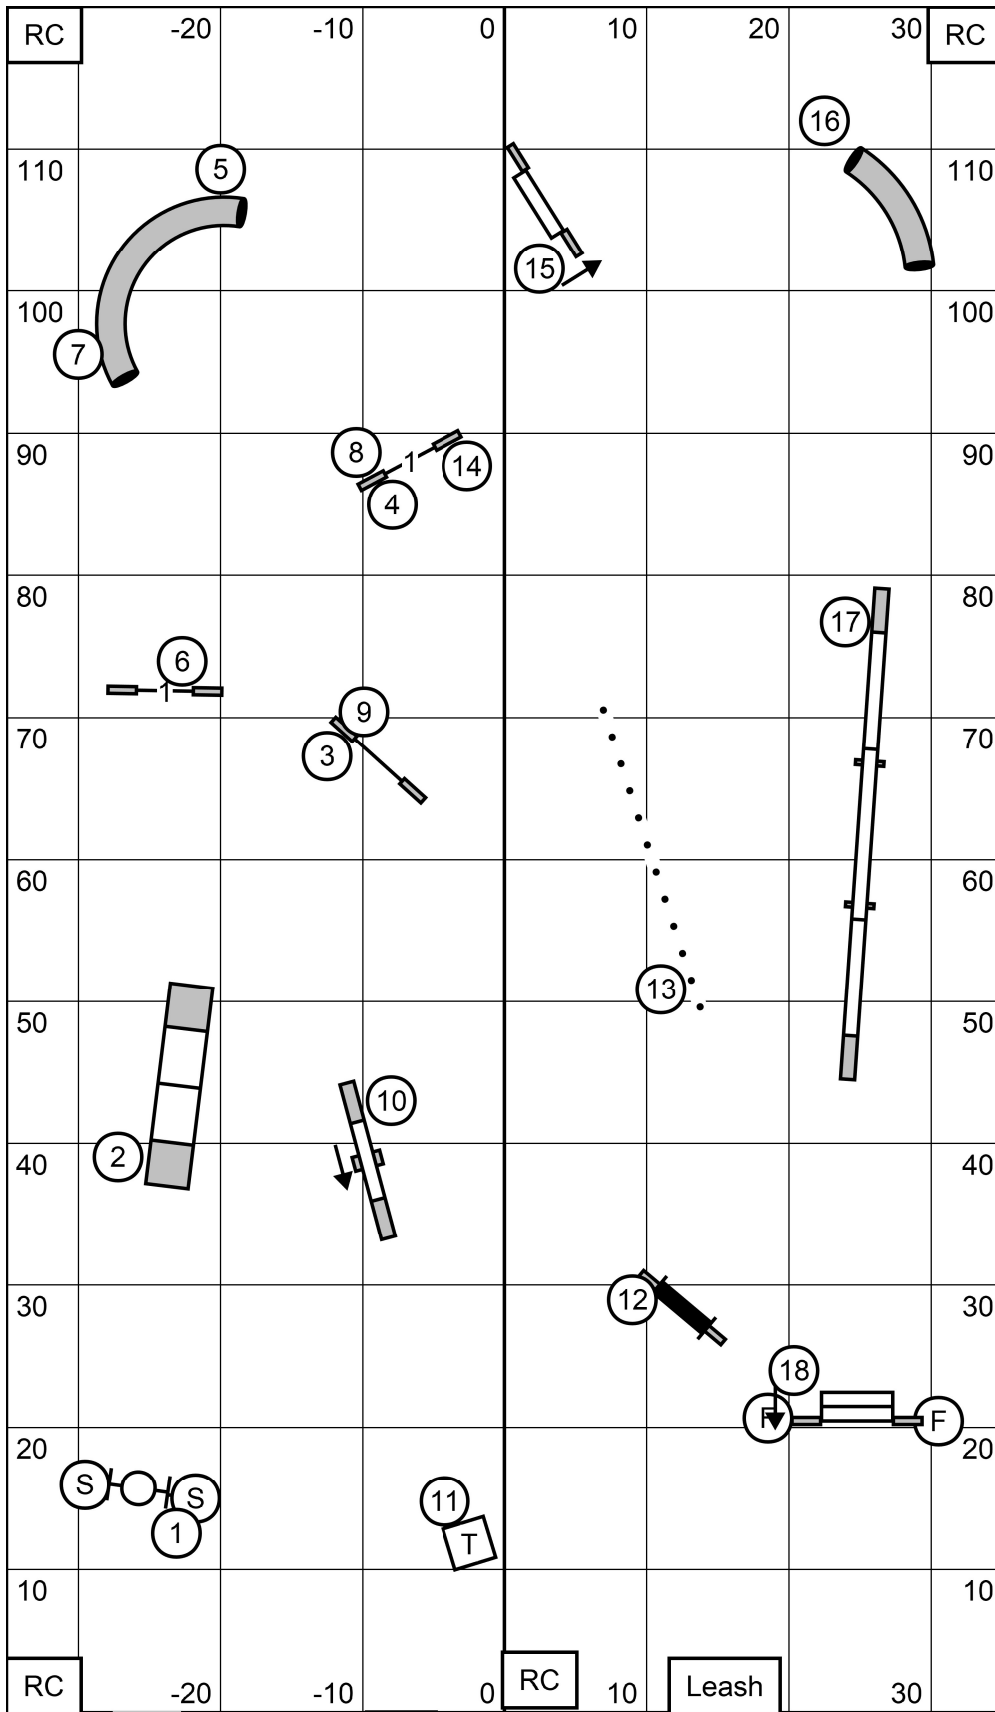

MASTER EXCELLENT JWW

Shenandoah Valley Kennel Club

Judge Sherry Spivey

Saturday October 7, 2023

T2B

Shenandoah Valley Kennel Club
 Judge Sherry Spivey
 Saturday October 7, 2023

Enter TS Leash Exit

MASTER EXCELLENT STANDARD