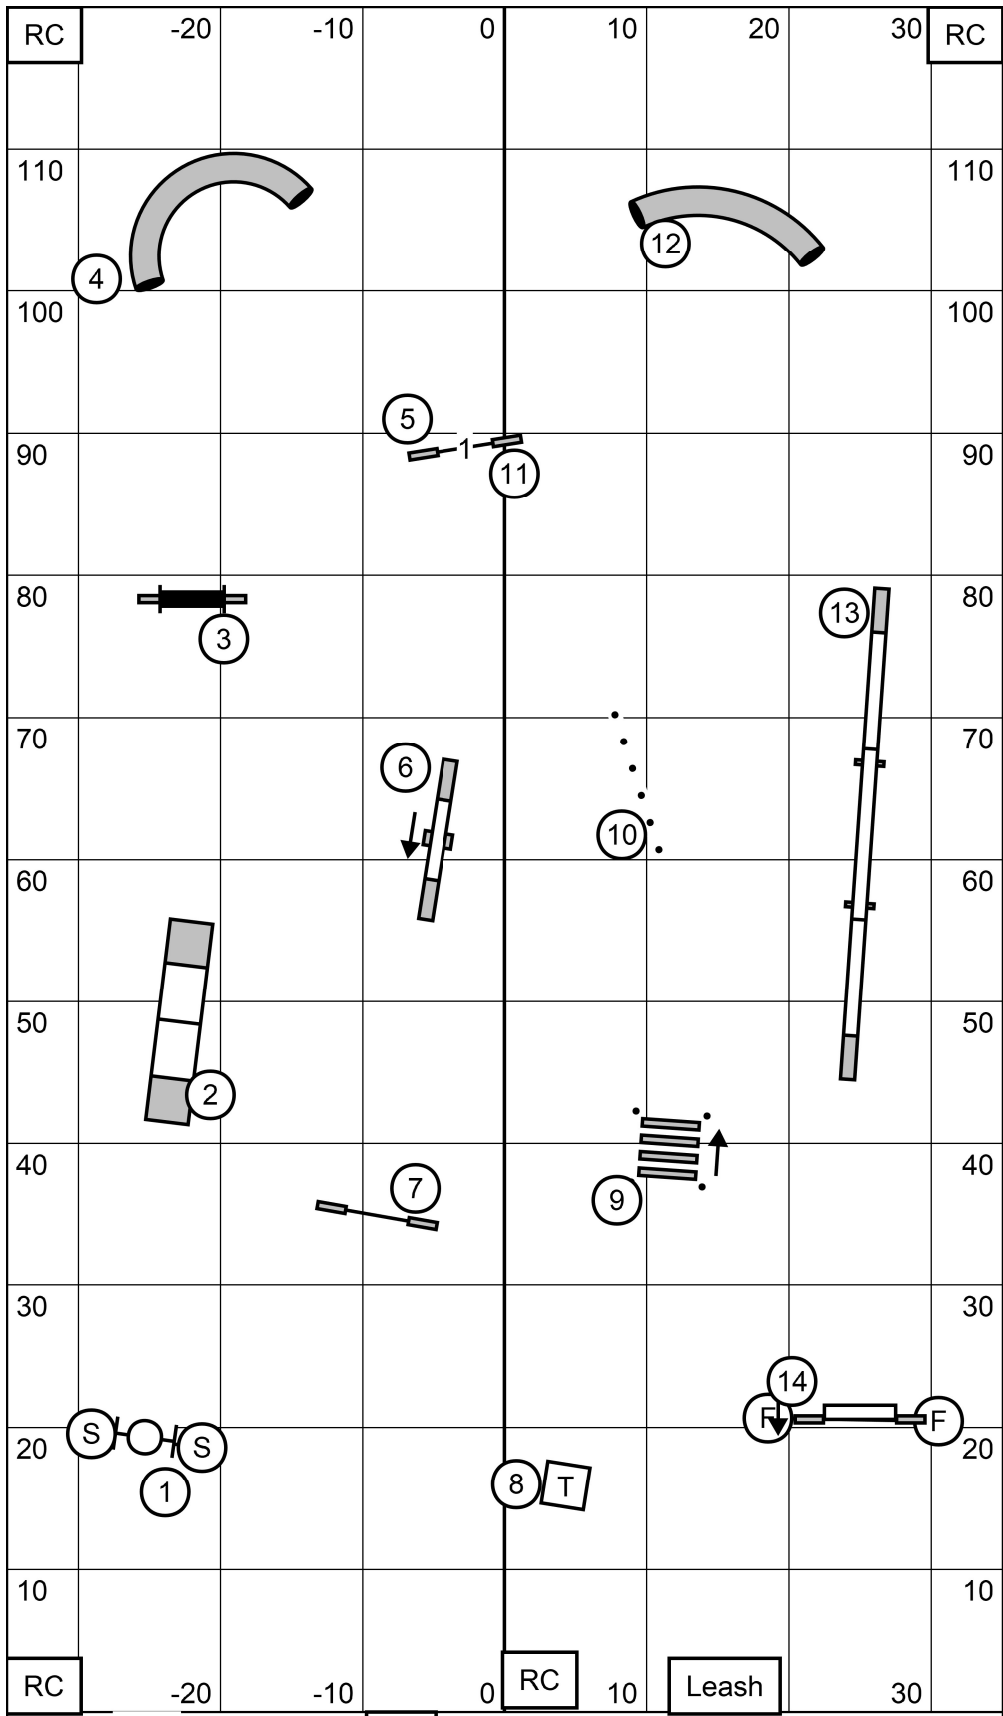

NOVICE STANDARD

Shenandoah Valley Kennel Club
Judge Sherry Spivey
Saturday October 7, 2023