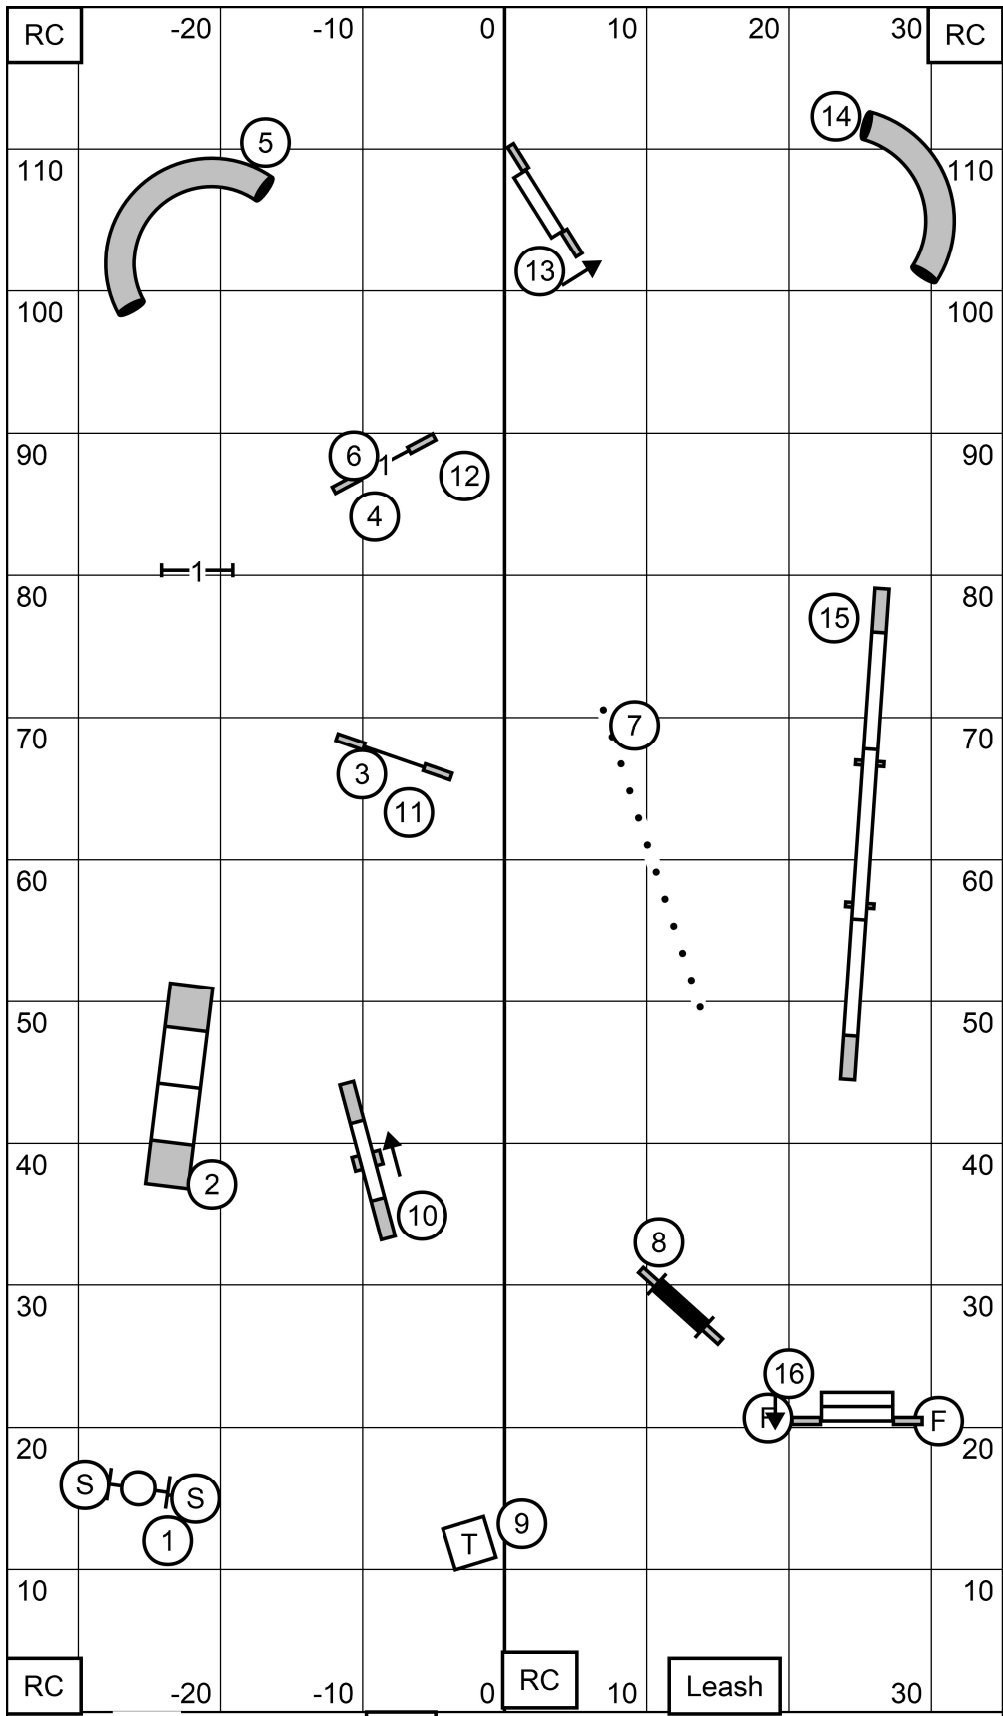

OPEN STANDARD

Shenandoah Valley Kennel Club
Judge Sherry Spivey
Saturday October 7, 2023