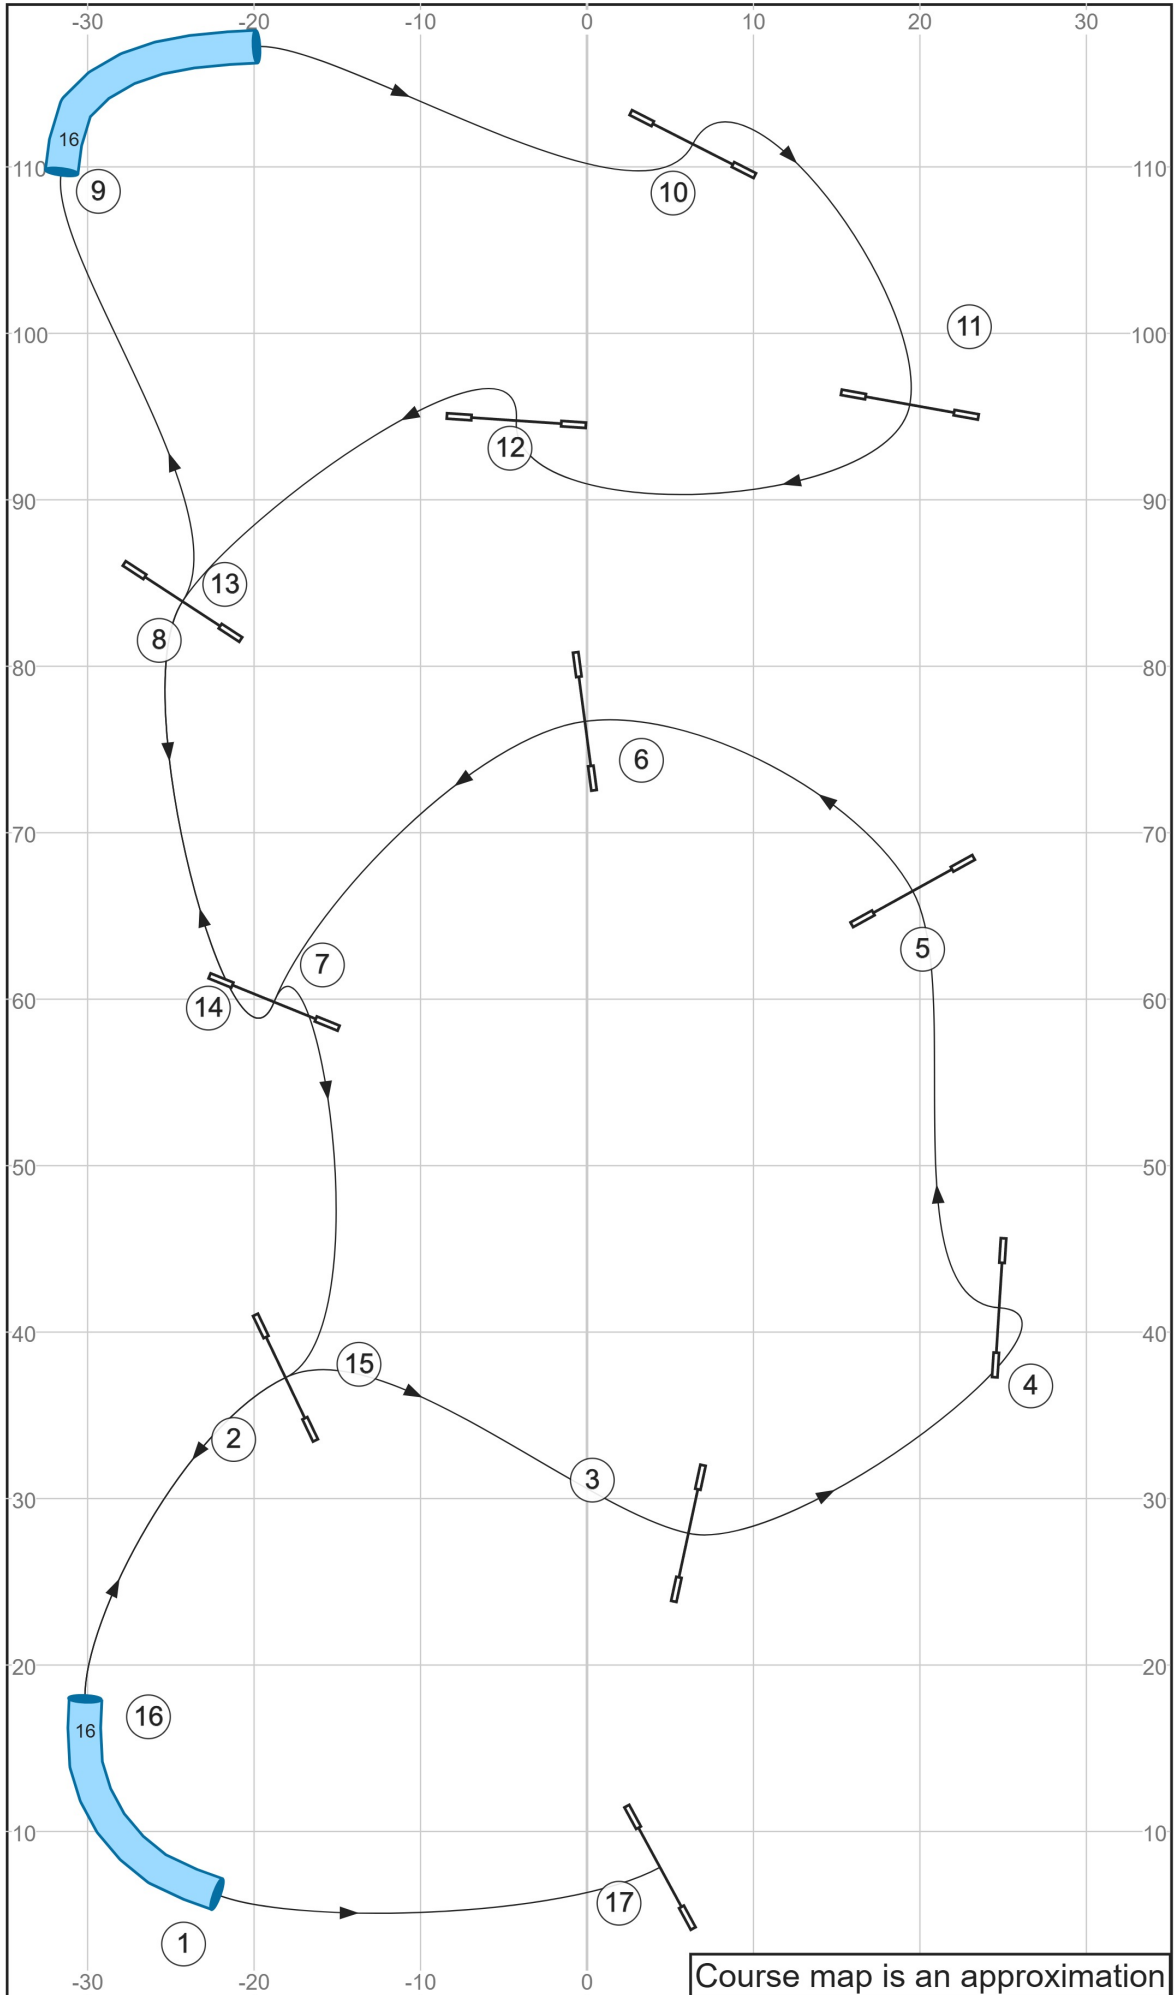

# 05 Beginner/Novice Speedstakes 2

Path length (ft):442.6

Just Jump It UKI 4 Dec 2024 Judge:Chip Gerfen

[www.smarteragility.com](http://www.smarteragility.com)

# 06 Senior/Championship Speedstakes 2

Path length (ft):467.7

Just Jump It UKI 4 Dec 2024 Judge:Chip Gerfen

[www.smarteragility.com](http://www.smarteragility.com)