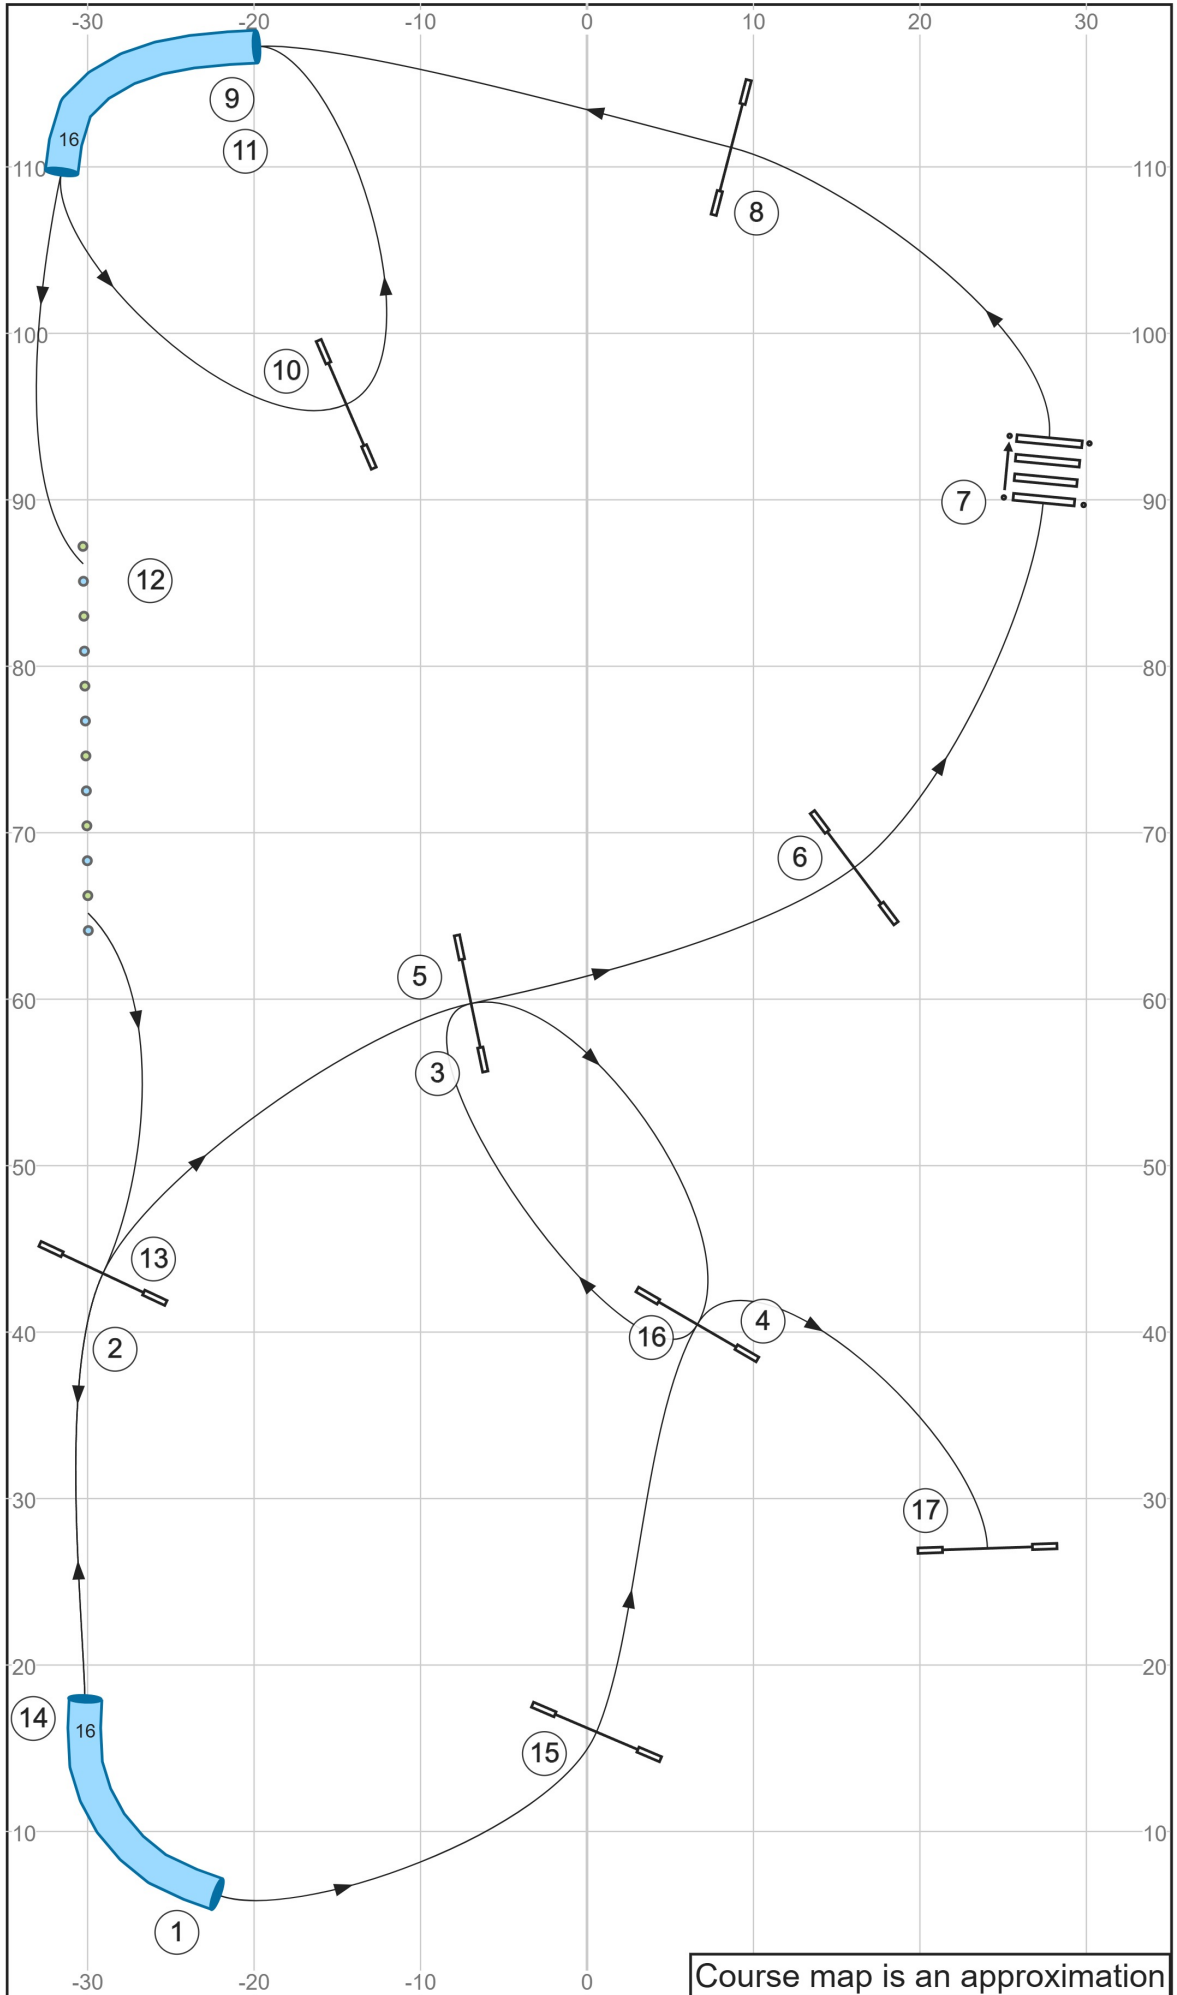

# 01 Beginner/Novice Jumping

Path length (ft):506.3

Just Jump It UKI 4 Dec 2024 Judge:Chip Gerfen

[www.smarteragility.com](http://www.smarteragility.com)

# 02 Senior/championship Jumping revised

Path length (ft): 533.8

Just Jump It UKI 4 Dec 2024 Judge: Chip Gerfen

[www.smarteragility.com](http://www.smarteragility.com)

# 03 Beginner/Novice Speedstakes 1

Path length (ft):463.1

Just Jump It UKI 4 Dec 2024 Judge:Chip Gerfen

[www.smarteragility.com](http://www.smarteragility.com)

# 04 Senior/Championship Speedstakes 1 revised

Path length (ft): 467

Just Jump It UKI 4 Dec 2024 Judge: Chip Gerfen

[www.smarteragility.com](http://www.smarteragility.com)