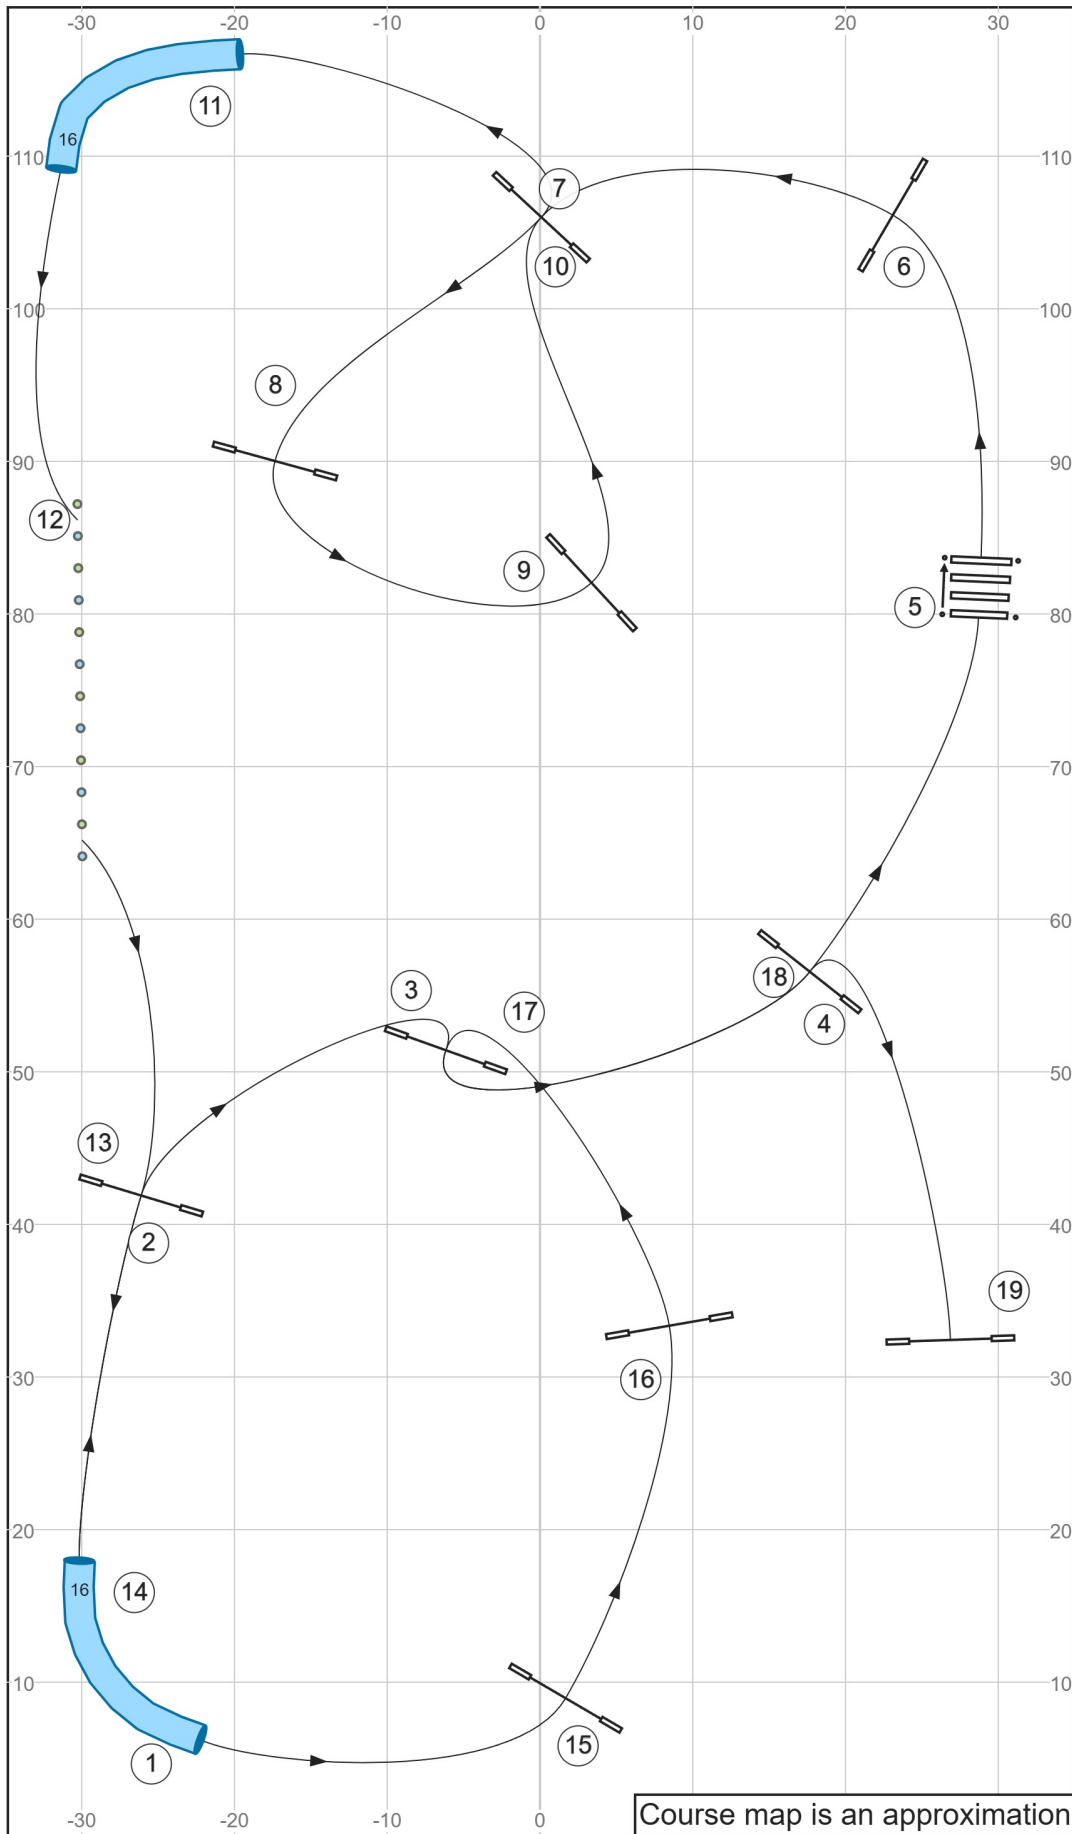

# 01 Beginner/Novice Jumping

Path length (ft):506.3

Just Jump It UKI 4 Dec 2024 Judge:Chip Gerfen

[www.smarteragility.com](http://www.smarteragility.com)

# 02 Senior/championship Jumping revised

Path length (ft): 533.8

Just Jump It UKI 4 Dec 2024 Judge: Chip Gerfen

[www.smarteragility.com](http://www.smarteragility.com)

# 03 Beginner/Novice Speedstakes 1

Path length (ft):463.1

Just Jump It UKI 4 Dec 2024 Judge:Chip Gerfen

[www.smarteragility.com](http://www.smarteragility.com)

# 04 Senior/Championship Speedstakes 1 revised

Path length (ft): 467

Just Jump It UKI 4 Dec 2024 Judge: Chip Gerfen

[www.smarteragility.com](http://www.smarteragility.com)