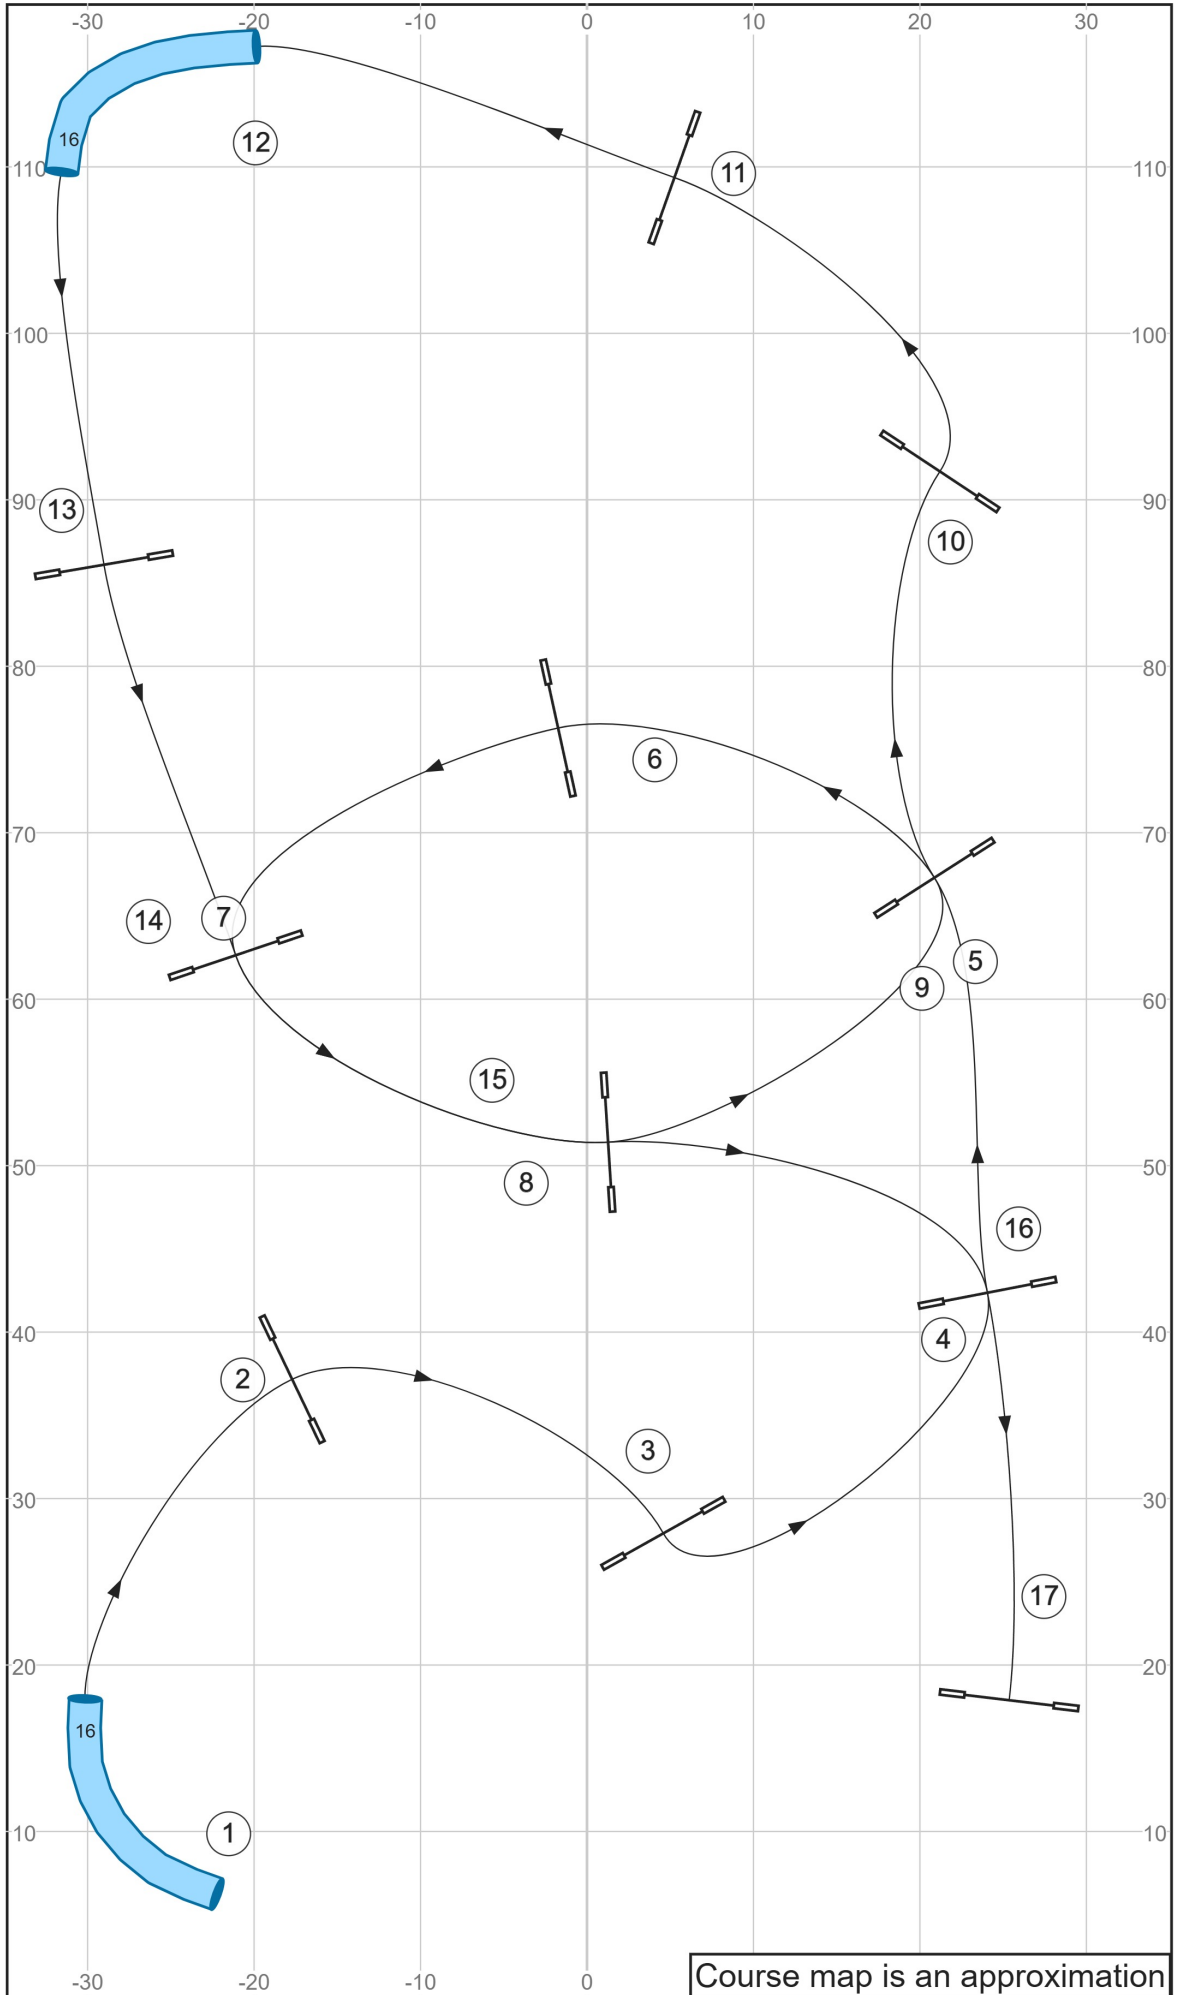

# 04 Senior/Championship Speedstakes 1 revised

Path length (ft): 467

Just Jump It UKI 4 Dec 2024 Judge: Chip Gerfen

[www.smarteragility.com](http://www.smarteragility.com)

# 05 Beginner/Novice Speedstakes 2

Path length (ft):442.6

Just Jump It UKI 4 Dec 2024 Judge:Chip Gerfen

[www.smarteragility.com](http://www.smarteragility.com)