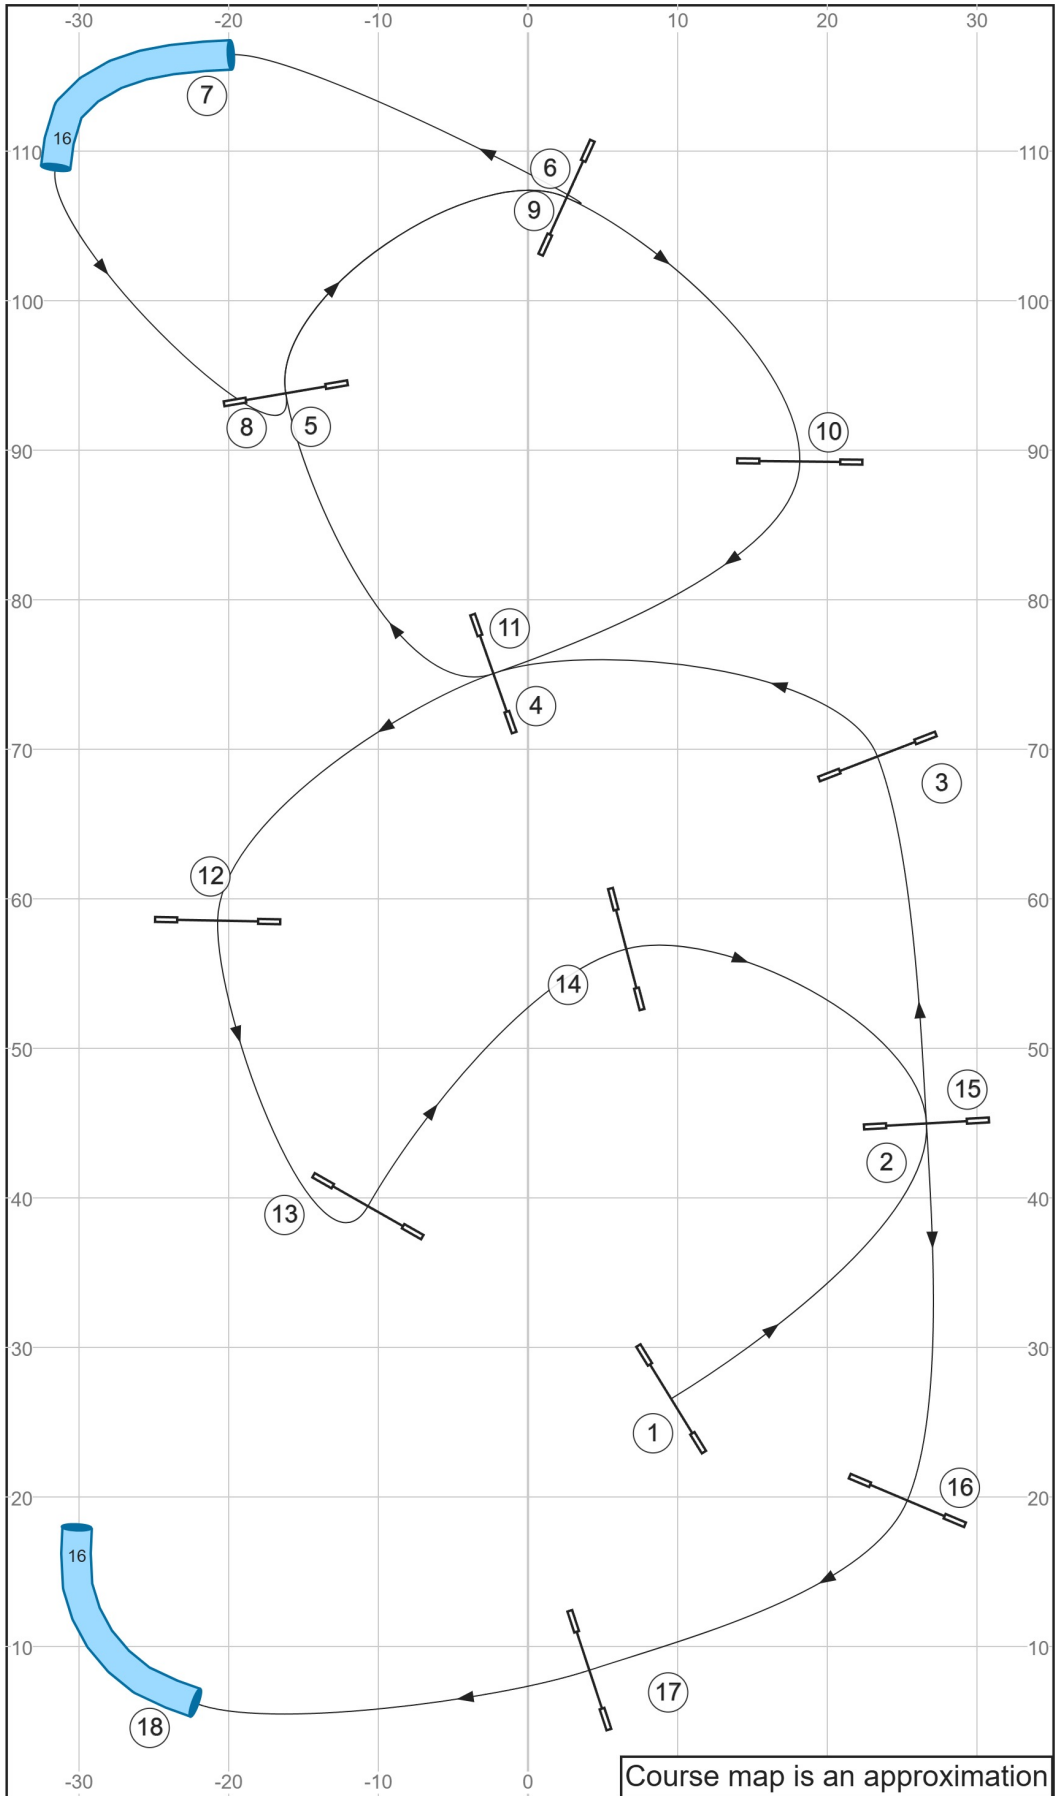

# 03 Beginner/Novice Speedstakes 1

Path length (ft):463.1

Just Jump It UKI 4 Dec 2024 Judge:Chip Gerfen

[www.smarteragility.com](http://www.smarteragility.com)

# 04 Senior/Championship Speedstakes 1 revised

Path length (ft): 467

Just Jump It UKI 4 Dec 2024 Judge: Chip Gerfen

[www.smarteragility.com](http://www.smarteragility.com)