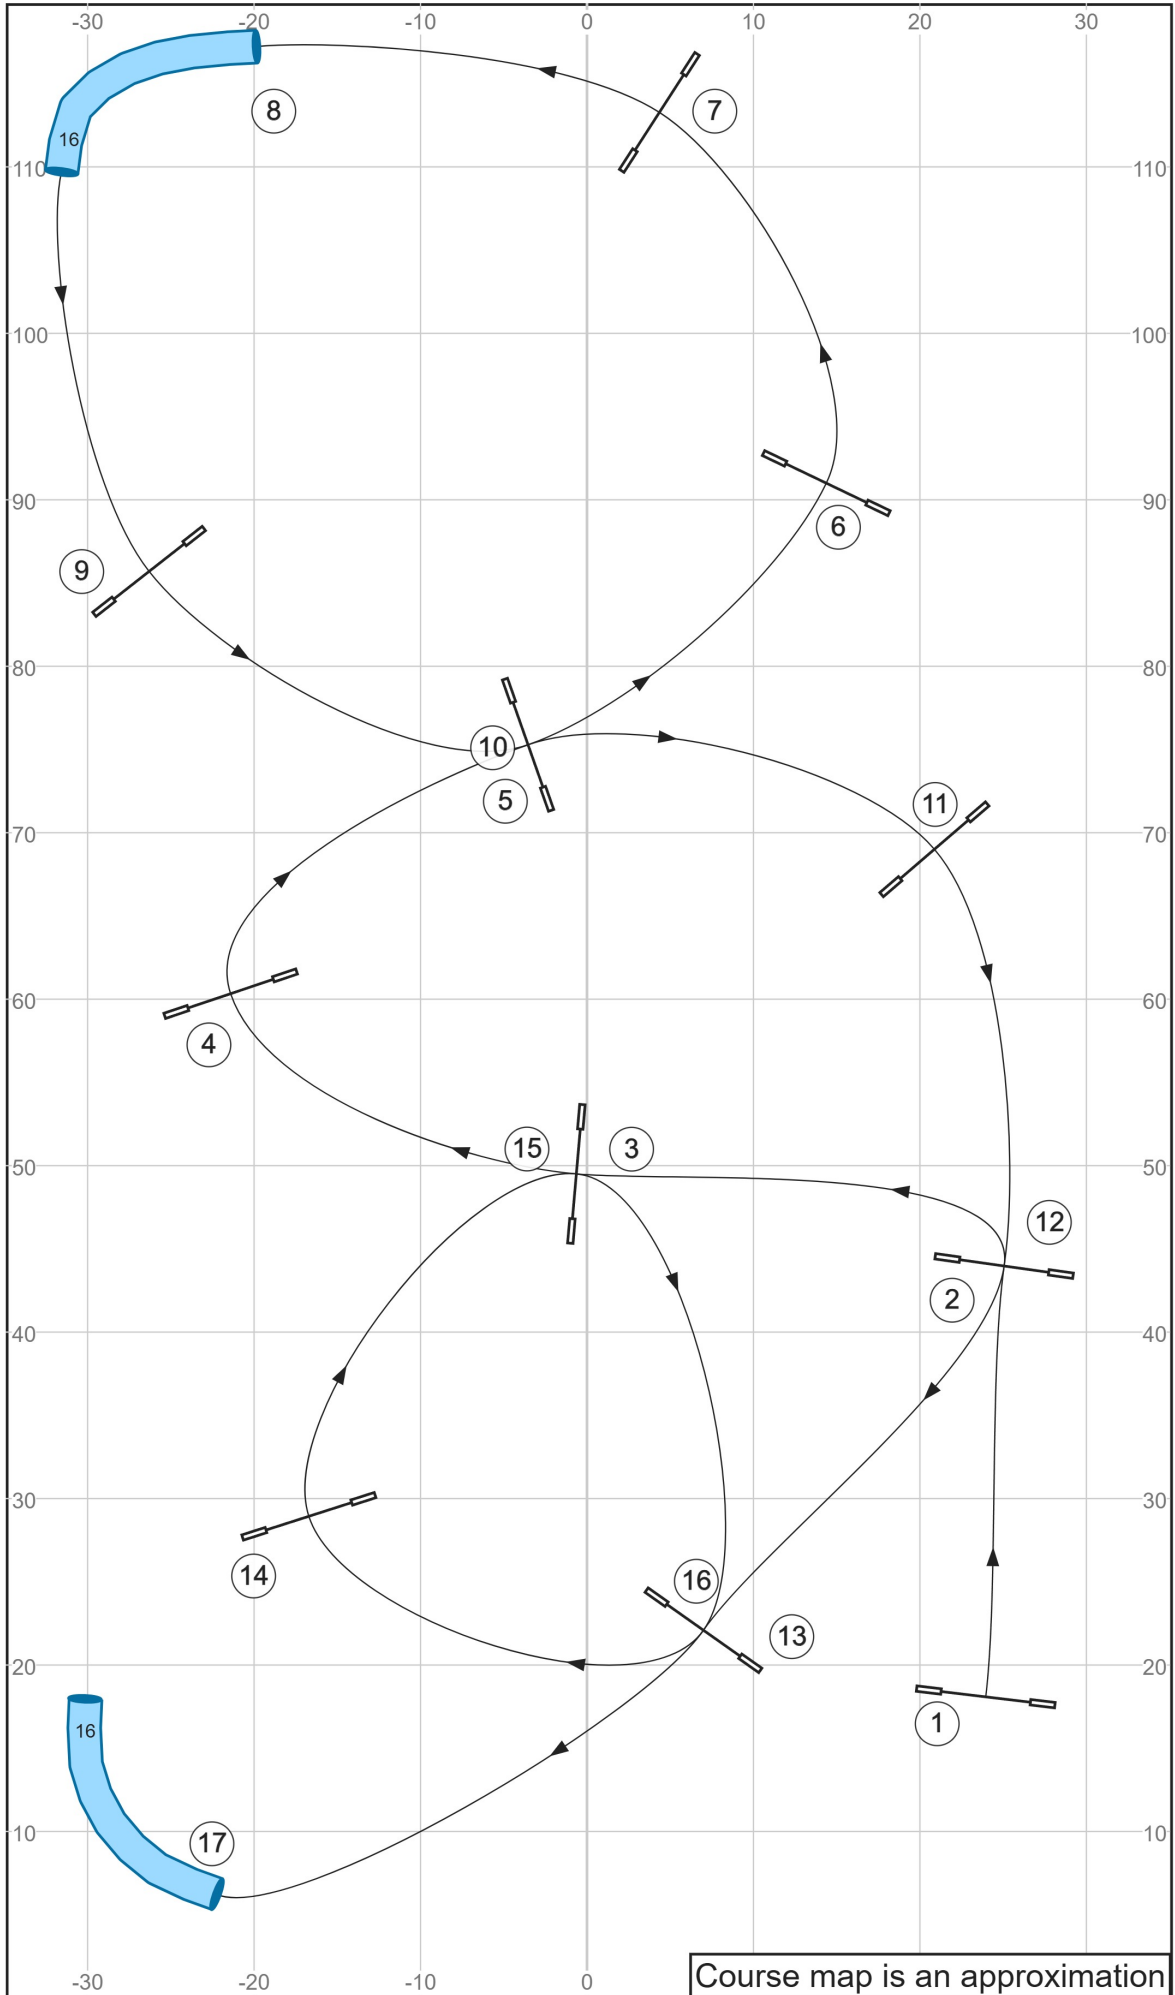

# 01 Beginner/Novice Jumping

Path length (ft):506.3

Just Jump It UKI 4 Dec 2024 Judge:Chip Gerfen

[www.smarteragility.com](http://www.smarteragility.com)

# 02 Senior/championship Jumping revised

Path length (ft): 533.8

Just Jump It UKI 4 Dec 2024 Judge: Chip Gerfen

[www.smarteragility.com](http://www.smarteragility.com)

# 03 Beginner/Novice Speedstakes 1

Path length (ft):463.1

Just Jump It UKI 4 Dec 2024 Judge:Chip Gerfen

[www.smarteragility.com](http://www.smarteragility.com)

# 04 Senior/Championship Speedstakes 1 revised

Path length (ft): 467

Just Jump It UKI 4 Dec 2024 Judge: Chip Gerfen

[www.smarteragility.com](http://www.smarteragility.com)