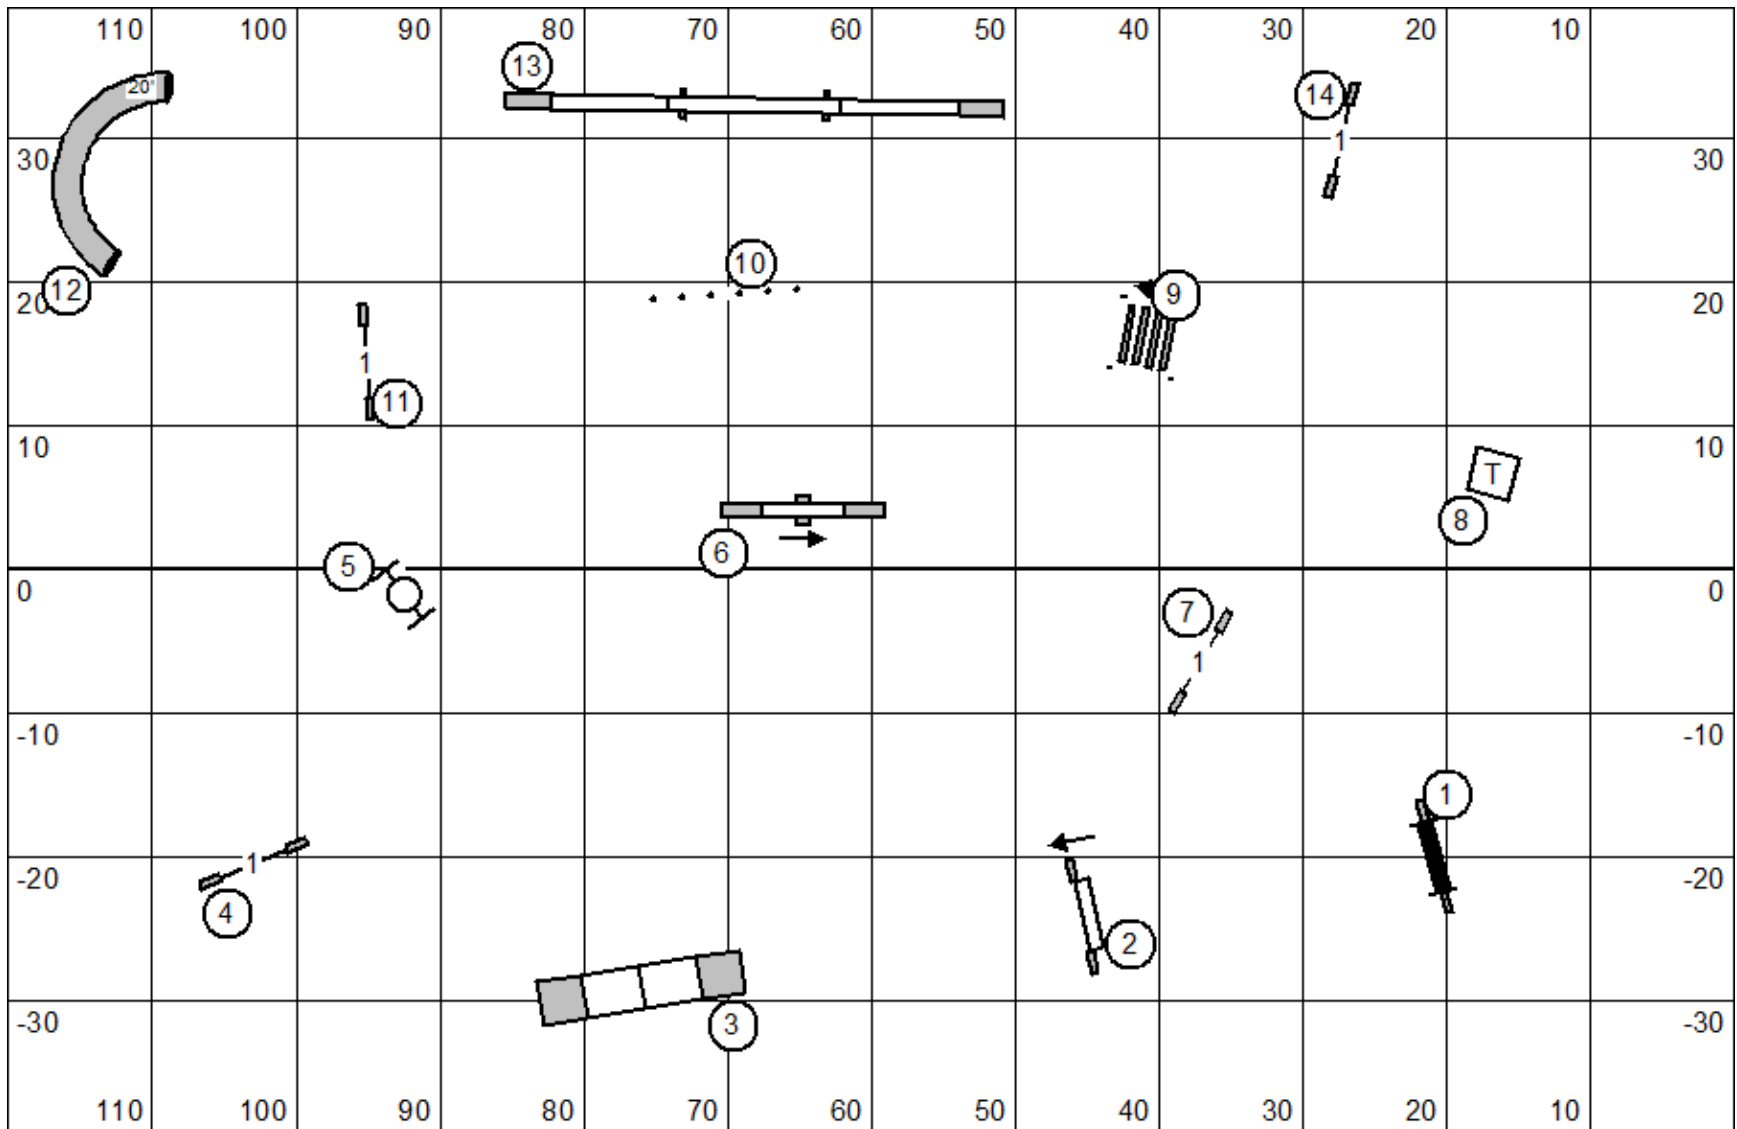

Greater Fredericksburg Kennel Club 8-31-24 MX JWW Terry Elger

Greater Fredericksburg Kennel Club 8-31-24 Time 2 Beat Terry Elger

Greater Fredericksburg Kennel Club 8-31-24 MX Standard Terry Elger

Greater Fredericksburg Kennel Club 8-31-24 **Open Standard** Terry Elger

Greater Fredericksburg Kennel Club 8-31-24 **Novice Standard** Terry Elger

Greater Fredericksburg Kennel Club 8-31-24 **Open JWW** Terry Elger

Greater Fredericksburg Kennel Club 8-31-24 **Novice JWW** Terry Elger