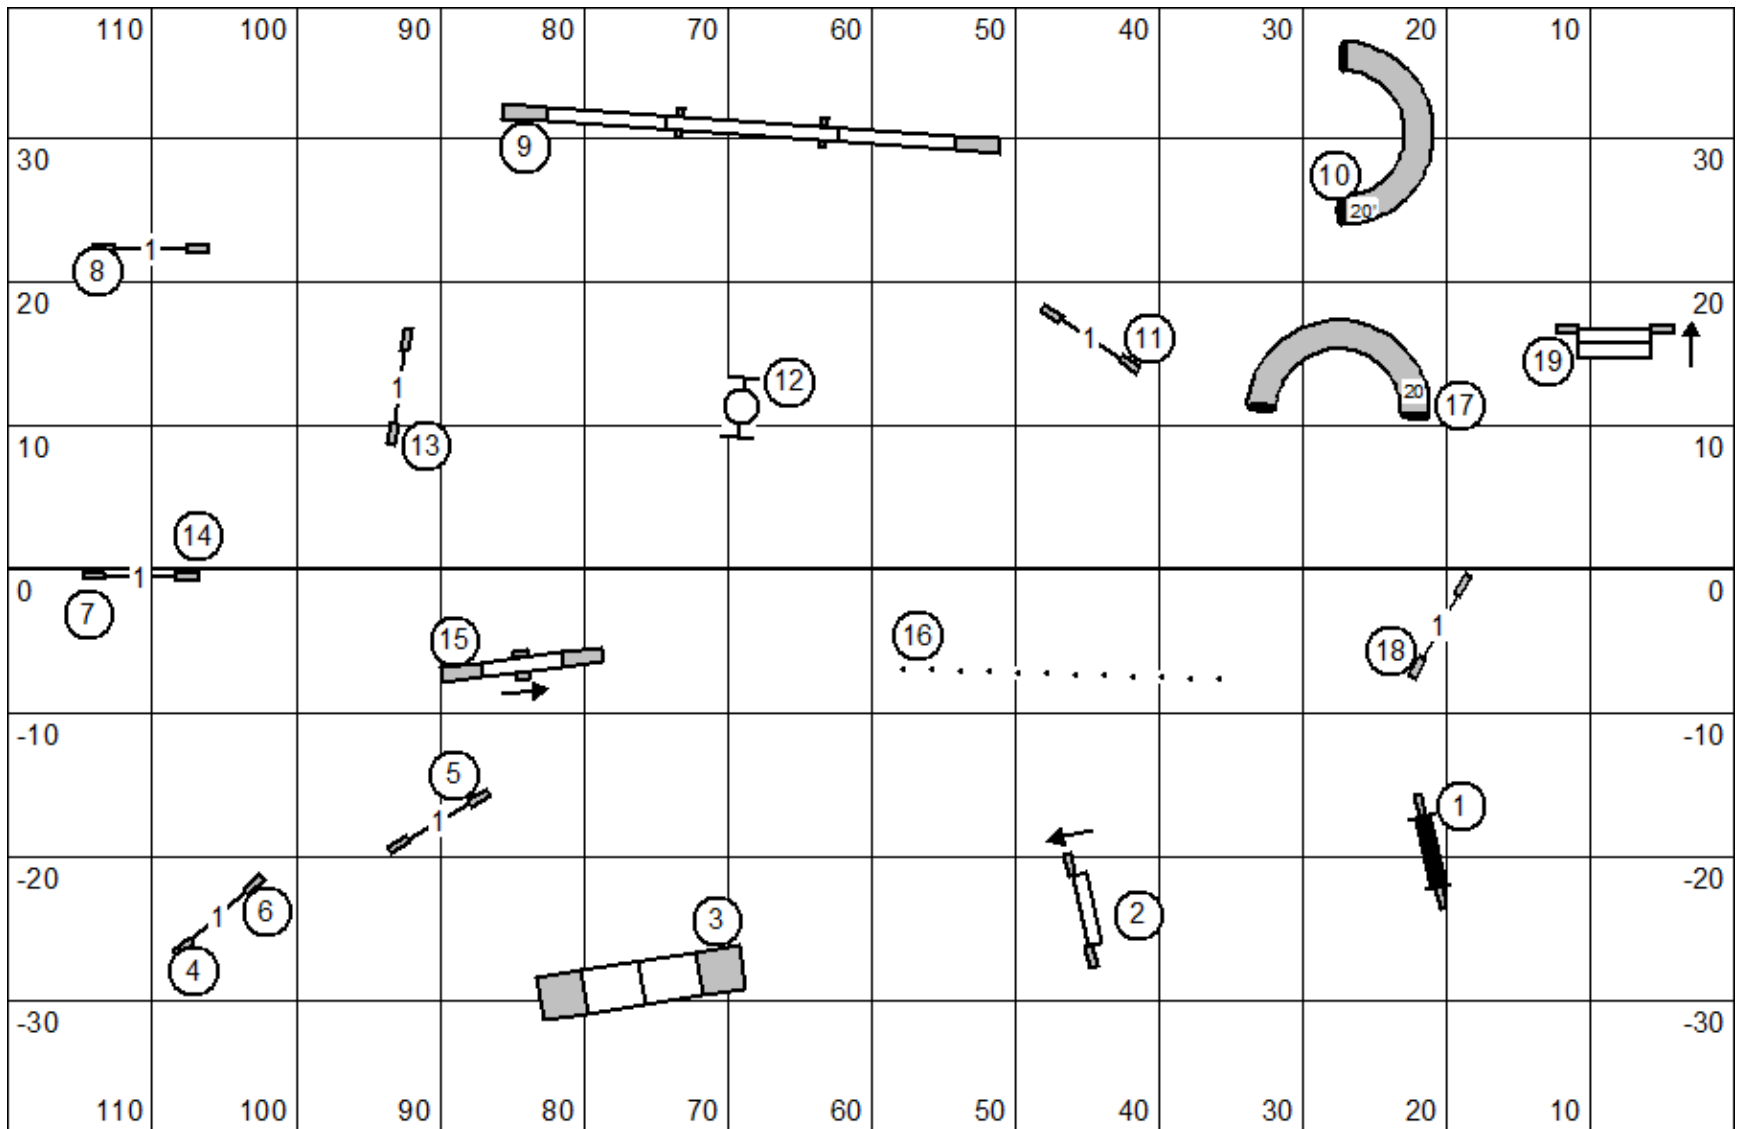

Greater Fredericksburg Kennel Club 8-31-24 MX JWW Terry Elger

Greater Fredericksburg Kennel Club 8-31-24 Time 2 Beat Terry Elger

Greater Fredericksburg Kennel Club 8-31-24 MX Standard Terry Elger

Greater Fredericksburg Kennel Club 8-31-24 **Open Standard** Terry Elger

Greater Fredericksburg Kennel Club 8-31-24 **Novice Standard** Terry Elger

Greater Fredericksburg Kennel Club 8-31-24 **Open JWW** Terry Elger

Greater Fredericksburg Kennel Club 8-31-24 **Novice JWW** Terry Elger