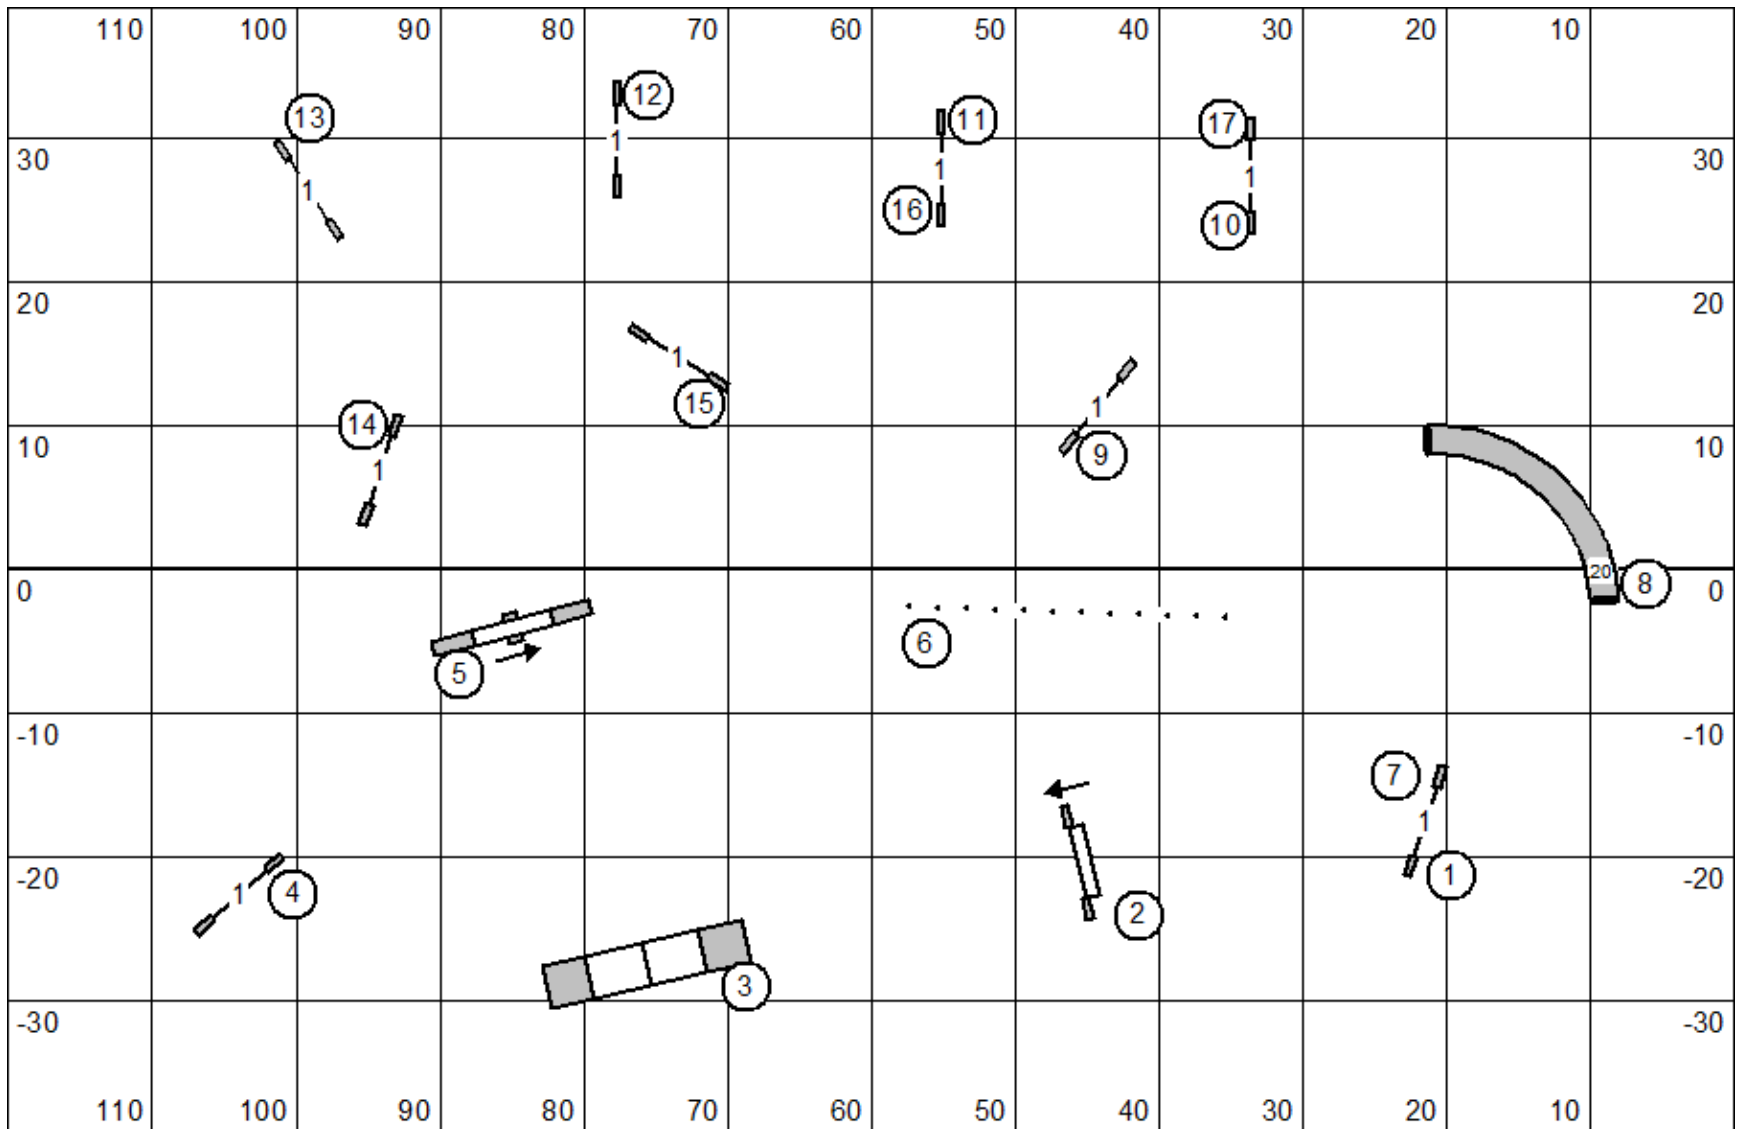

Greater Fredericksburg Kennel Club 8-31-24 MX JWW Terry Elger

Greater Fredericksburg Kennel Club 8-31-24 Time 2 Beat Terry Elger

Greater Fredericksburg Kennel Club 8-31-24 MX Standard Terry Elger

Greater Fredericksburg Kennel Club 8-31-24 **Open Standard** Terry Elger

Greater Fredericksburg Kennel Club 8-31-24 **Novice Standard** Terry Elger

Greater Fredericksburg Kennel Club 8-31-24 **Open JWW** Terry Elger

Greater Fredericksburg Kennel Club 8-31-24 **Novice JWW** Terry Elger