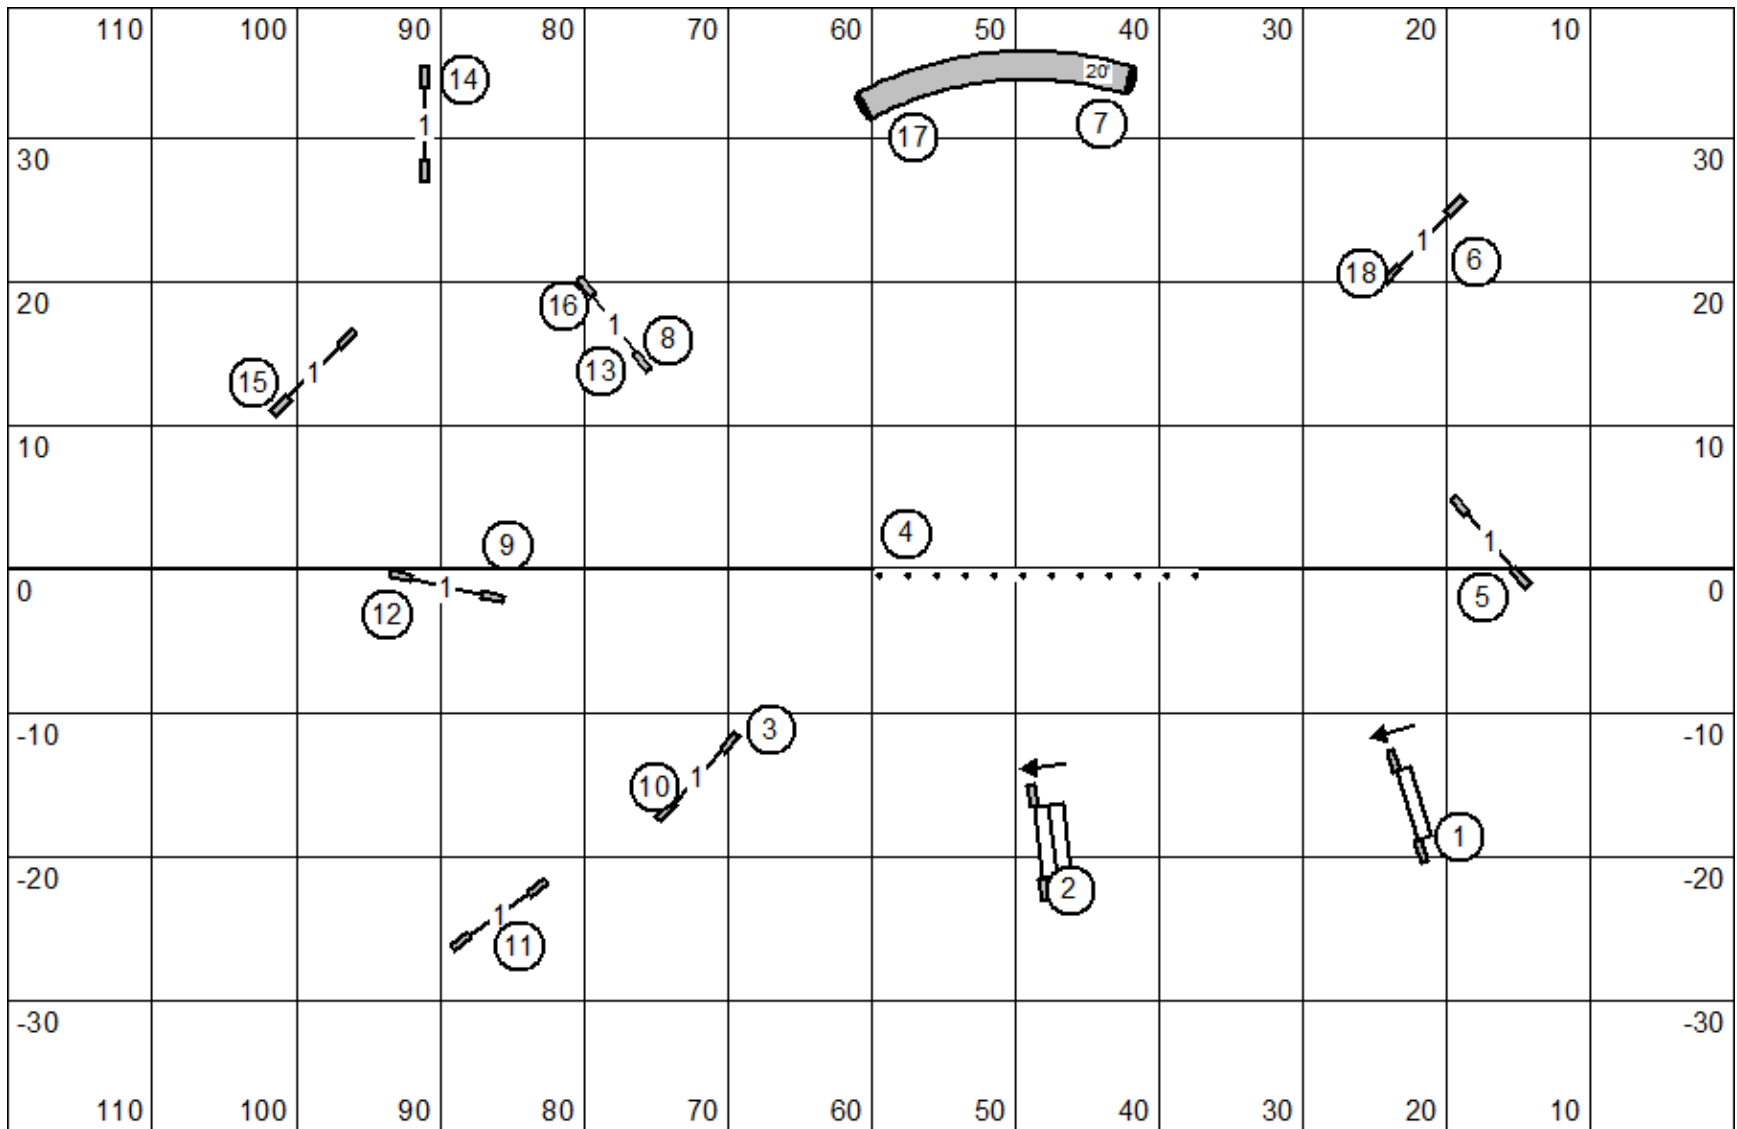

Greater Fredericksburg Kennel Club 8-31-24 MX JWW Terry Elger

Greater Fredericksburg Kennel Club 8-31-24 Time 2 Beat Terry Elger

Greater Fredericksburg Kennel Club 8-31-24 MX Standard Terry Elger

Greater Fredericksburg Kennel Club 8-31-24 **Open Standard** Terry Elger

Greater Fredericksburg Kennel Club 8-31-24 **Novice Standard** Terry Elger

Greater Fredericksburg Kennel Club 8-31-24 **Open JWW** Terry Elger

Greater Fredericksburg Kennel Club 8-31-24 **Novice JWW** Terry Elger