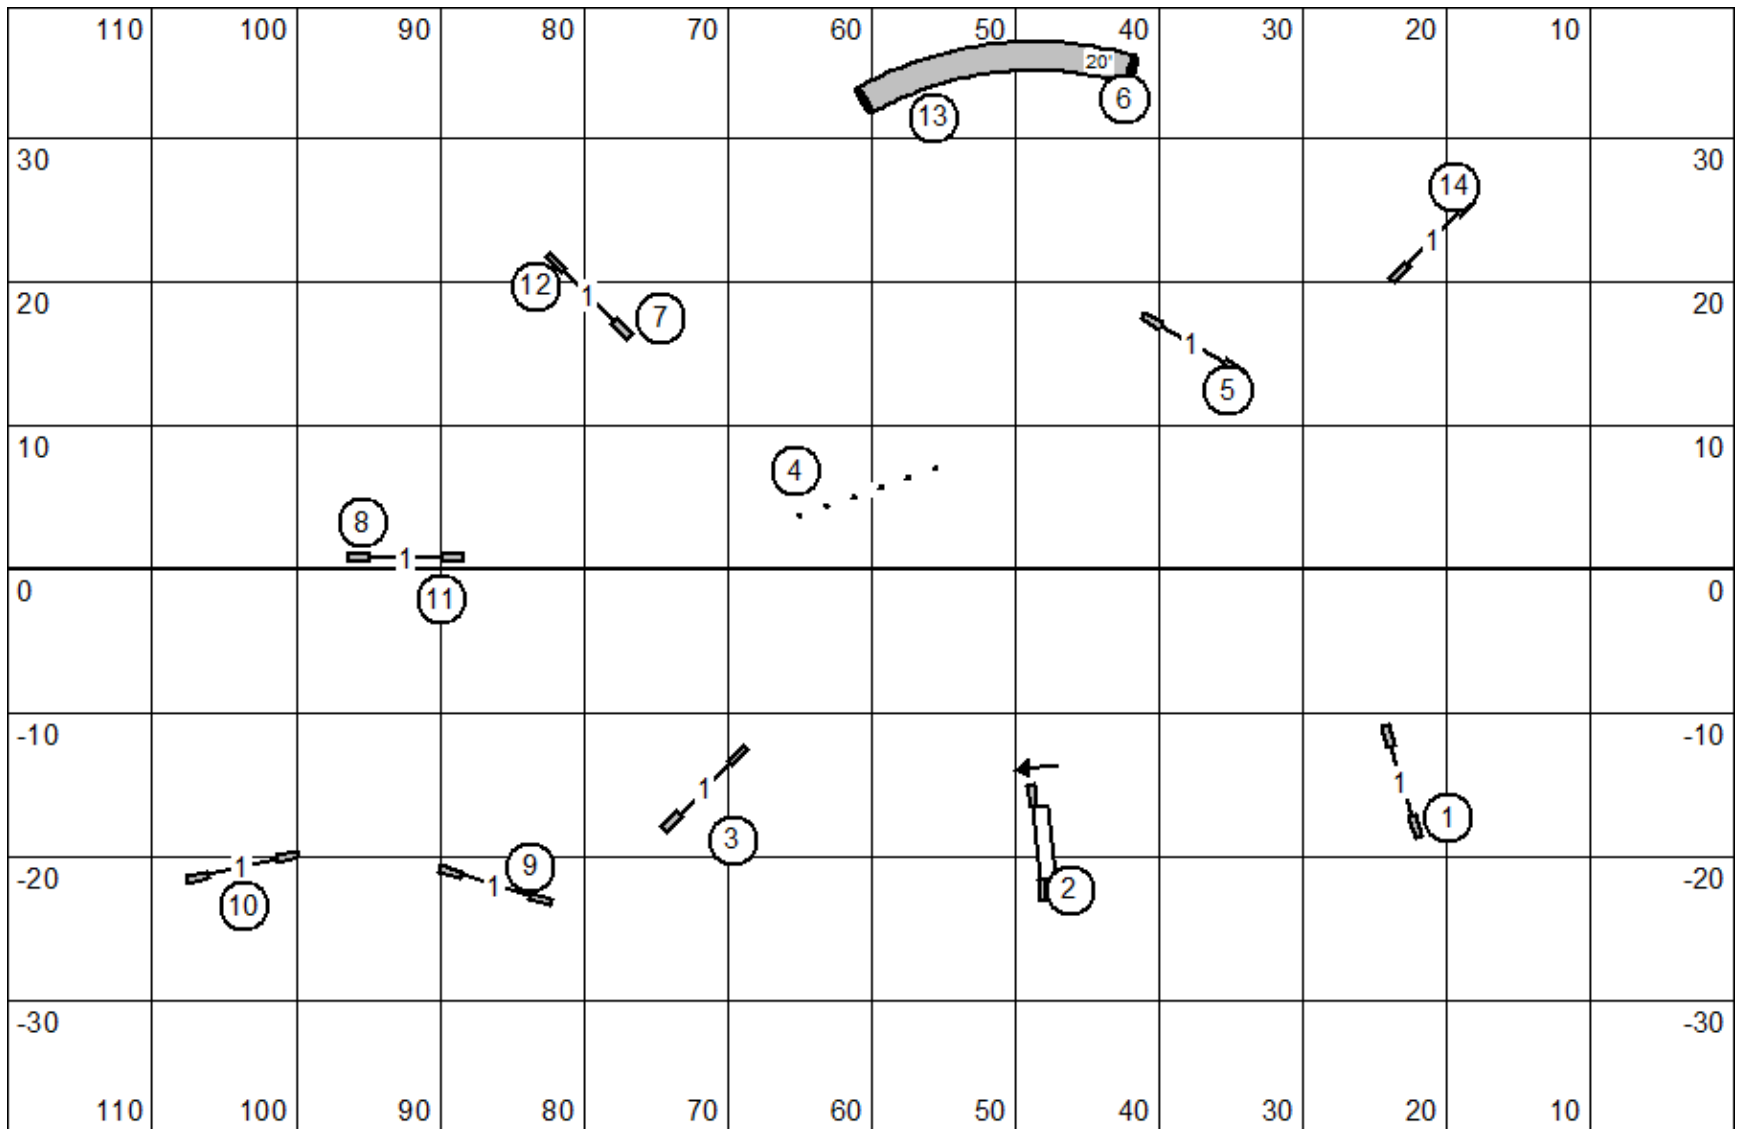

Greater Fredericksburg Kennel Club 8-31-24 MX JWW Terry Elger

Greater Fredericksburg Kennel Club 8-31-24 Time 2 Beat Terry Elger

Greater Fredericksburg Kennel Club 8-31-24 MX Standard Terry Elger

Greater Fredericksburg Kennel Club 8-31-24 **Open Standard** Terry Elger

Greater Fredericksburg Kennel Club 8-31-24 **Novice Standard** Terry Elger

Greater Fredericksburg Kennel Club 8-31-24 **Open JWW** Terry Elger

Greater Fredericksburg Kennel Club 8-31-24 **Novice JWW** Terry Elger