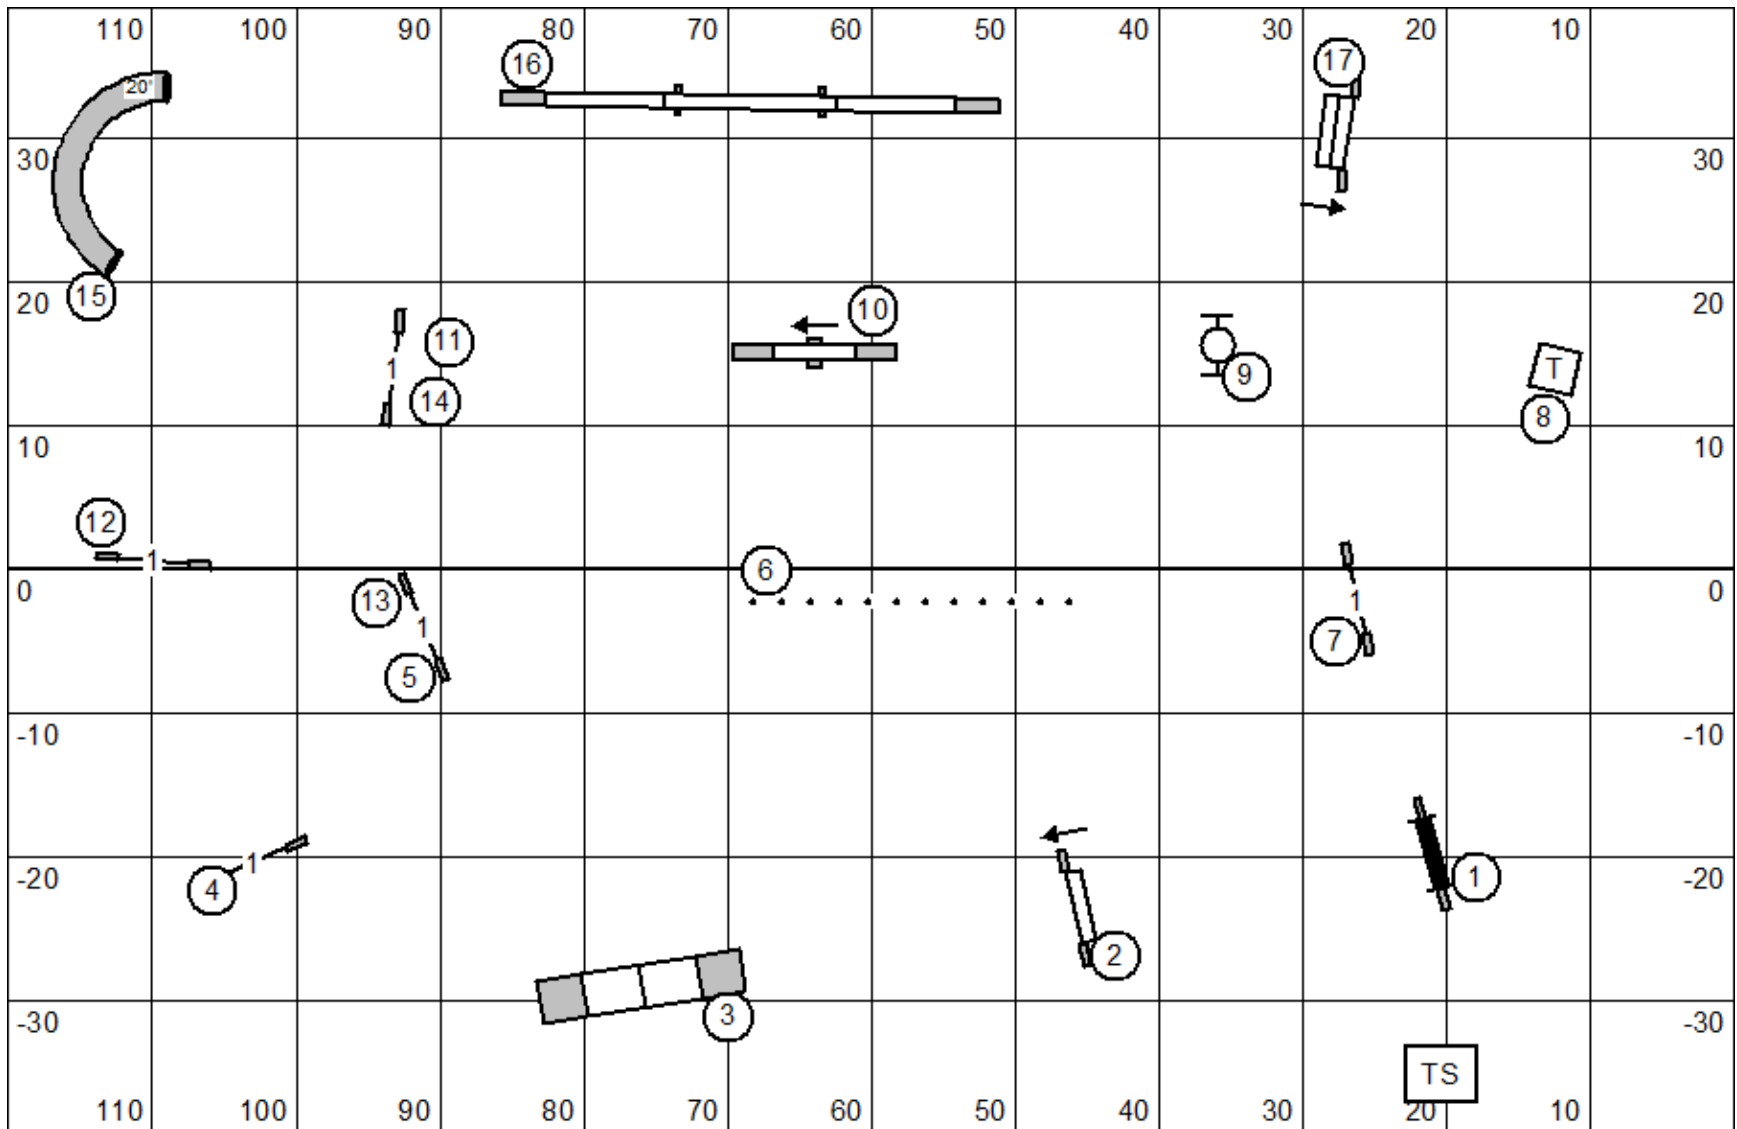

Greater Fredericksburg Kennel Club 8-31-24 MX JWW Terry Elger

Greater Fredericksburg Kennel Club 8-31-24 Time 2 Beat Terry Elger

Greater Fredericksburg Kennel Club 8-31-24 MX Standard Terry Elger

Greater Fredericksburg Kennel Club 8-31-24 **Open Standard** Terry Elger

Greater Fredericksburg Kennel Club 8-31-24 **Novice Standard** Terry Elger

Greater Fredericksburg Kennel Club 8-31-24 **Open JWW** Terry Elger

Greater Fredericksburg Kennel Club 8-31-24 **Novice JWW** Terry Elger