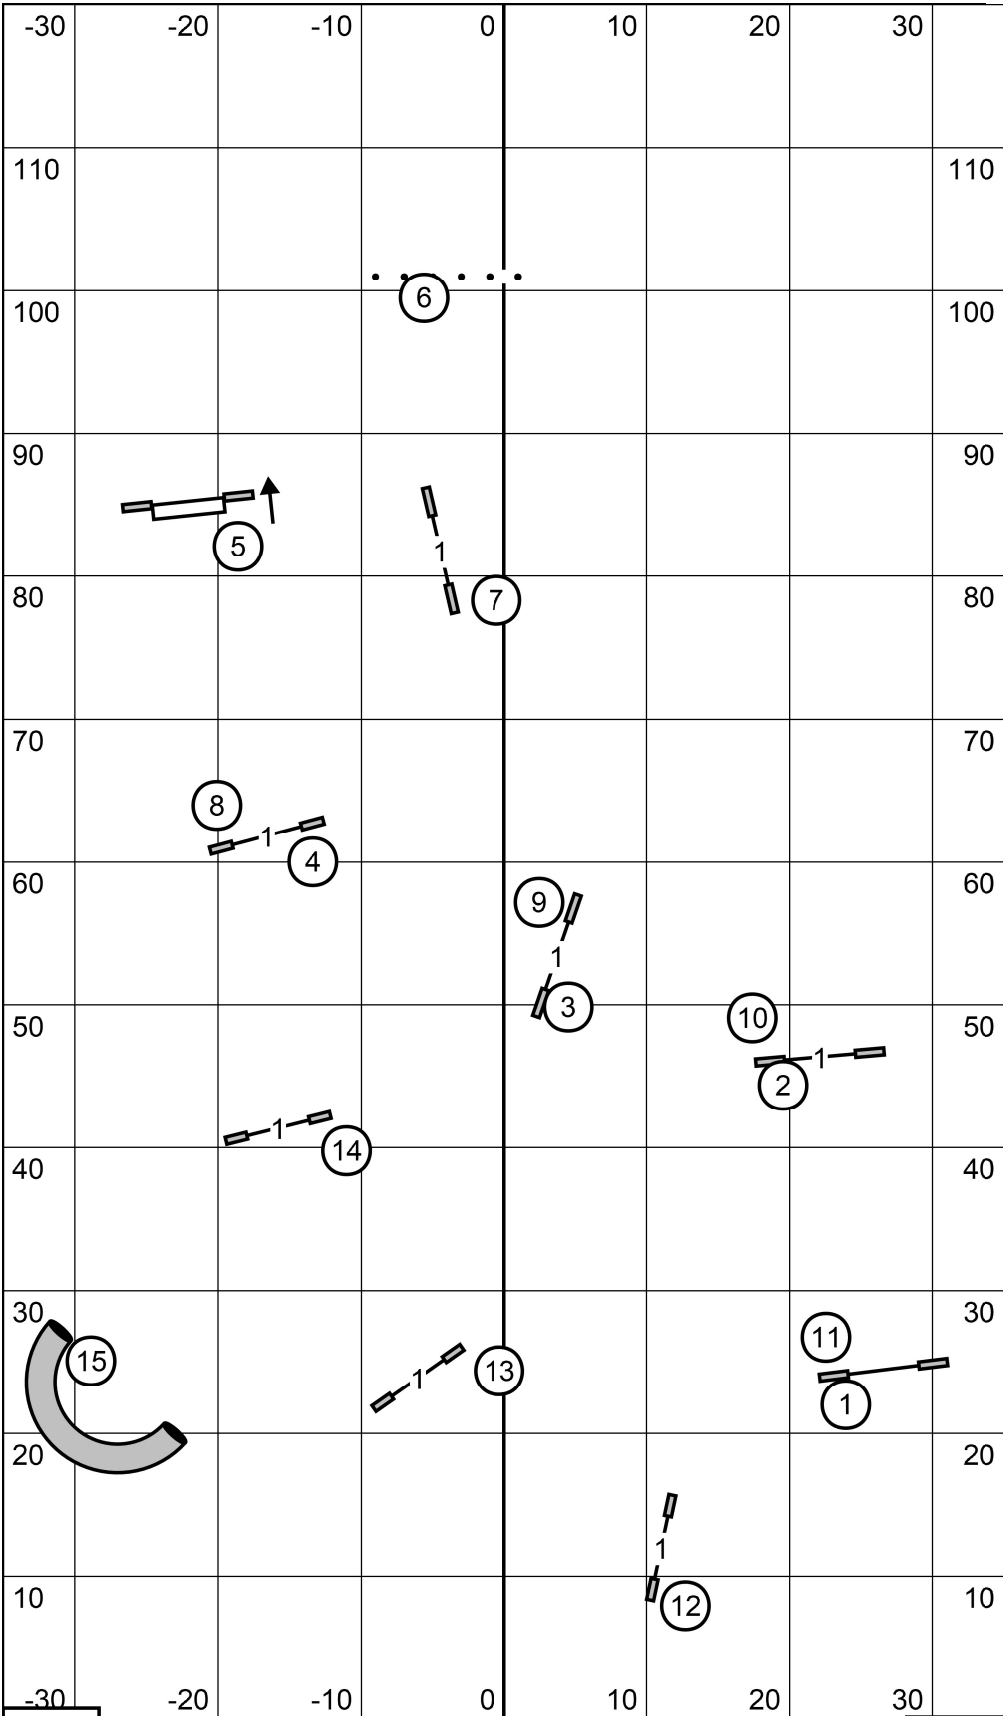

Gate

TS

Gate

Charlottesville-Albemarle Kennel Club, Inc.

Novice JWW

Judge: Karen Warda
December 16th 2023