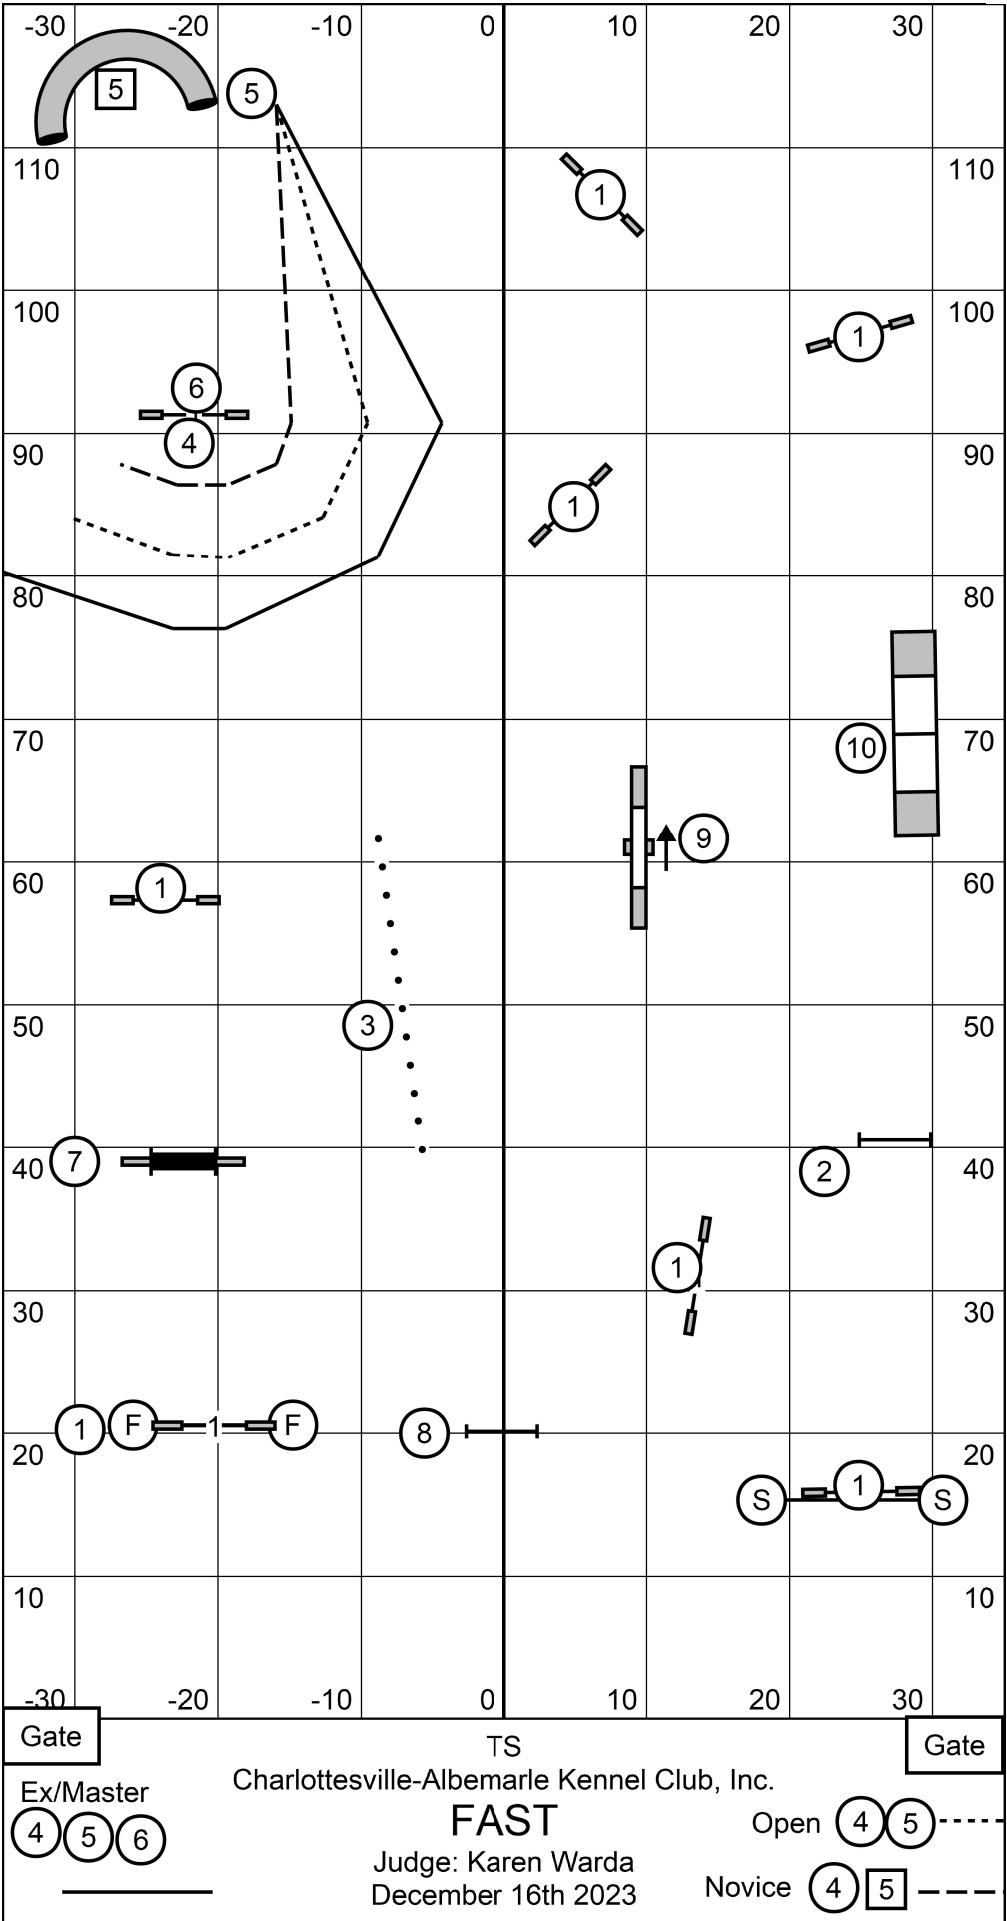

Gate TS Gate
 Charlottesville-Albemarle Kennel Club, Inc.
Ex / Master JWW
 Judge: Karen Warda
 December 16th 2023

Charlottesville-Albemarle Kennel Club, Inc.

Ex / Master Standard

Judge: Karen Warda
 December 16th 2023

Gate

TS

Gate

Charlottesville-Albemarle Kennel Club, Inc.

Open Standard

Judge: Karen Warda

December 16th 2023

Gate

TS

Gate

Charlottesville-Albemarle Kennel Club, Inc.

Novice Standard

Judge: Karen Warda

December 16th 2023

Gate

TS