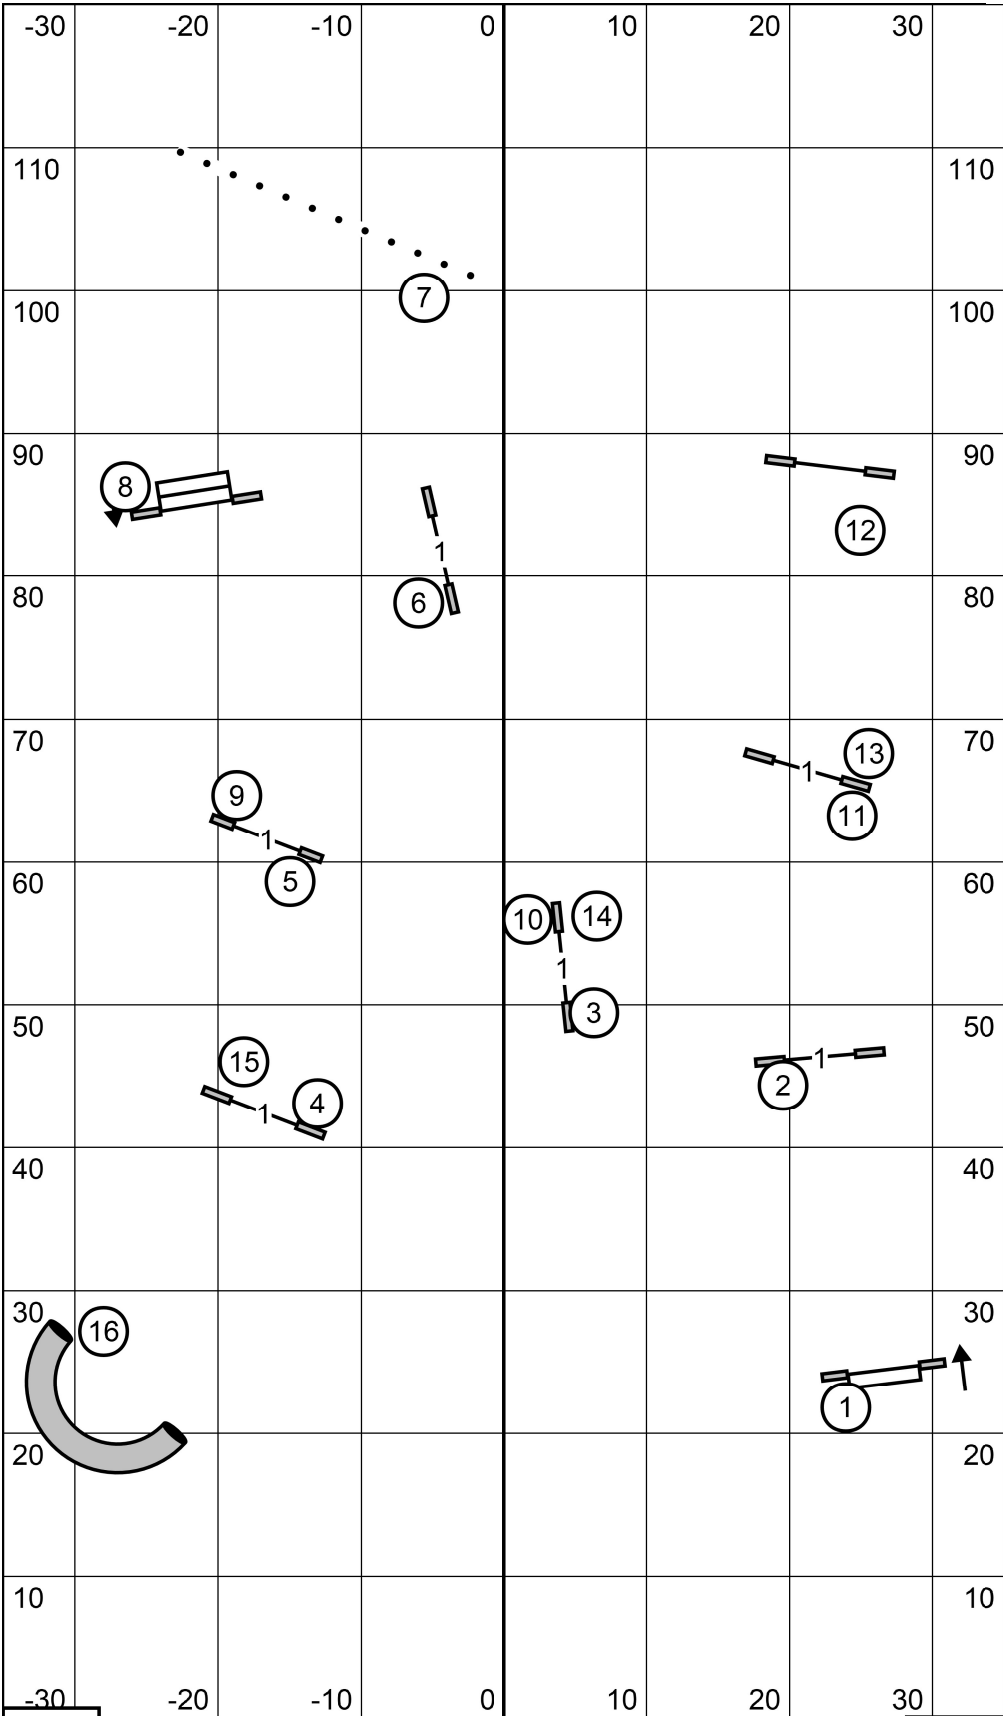

TS

Gate

Charlottesville-Albemarle Kennel Club, Inc.

Novice Standard

Judge: Karen Warda

December 16th 2023

Gate

TS