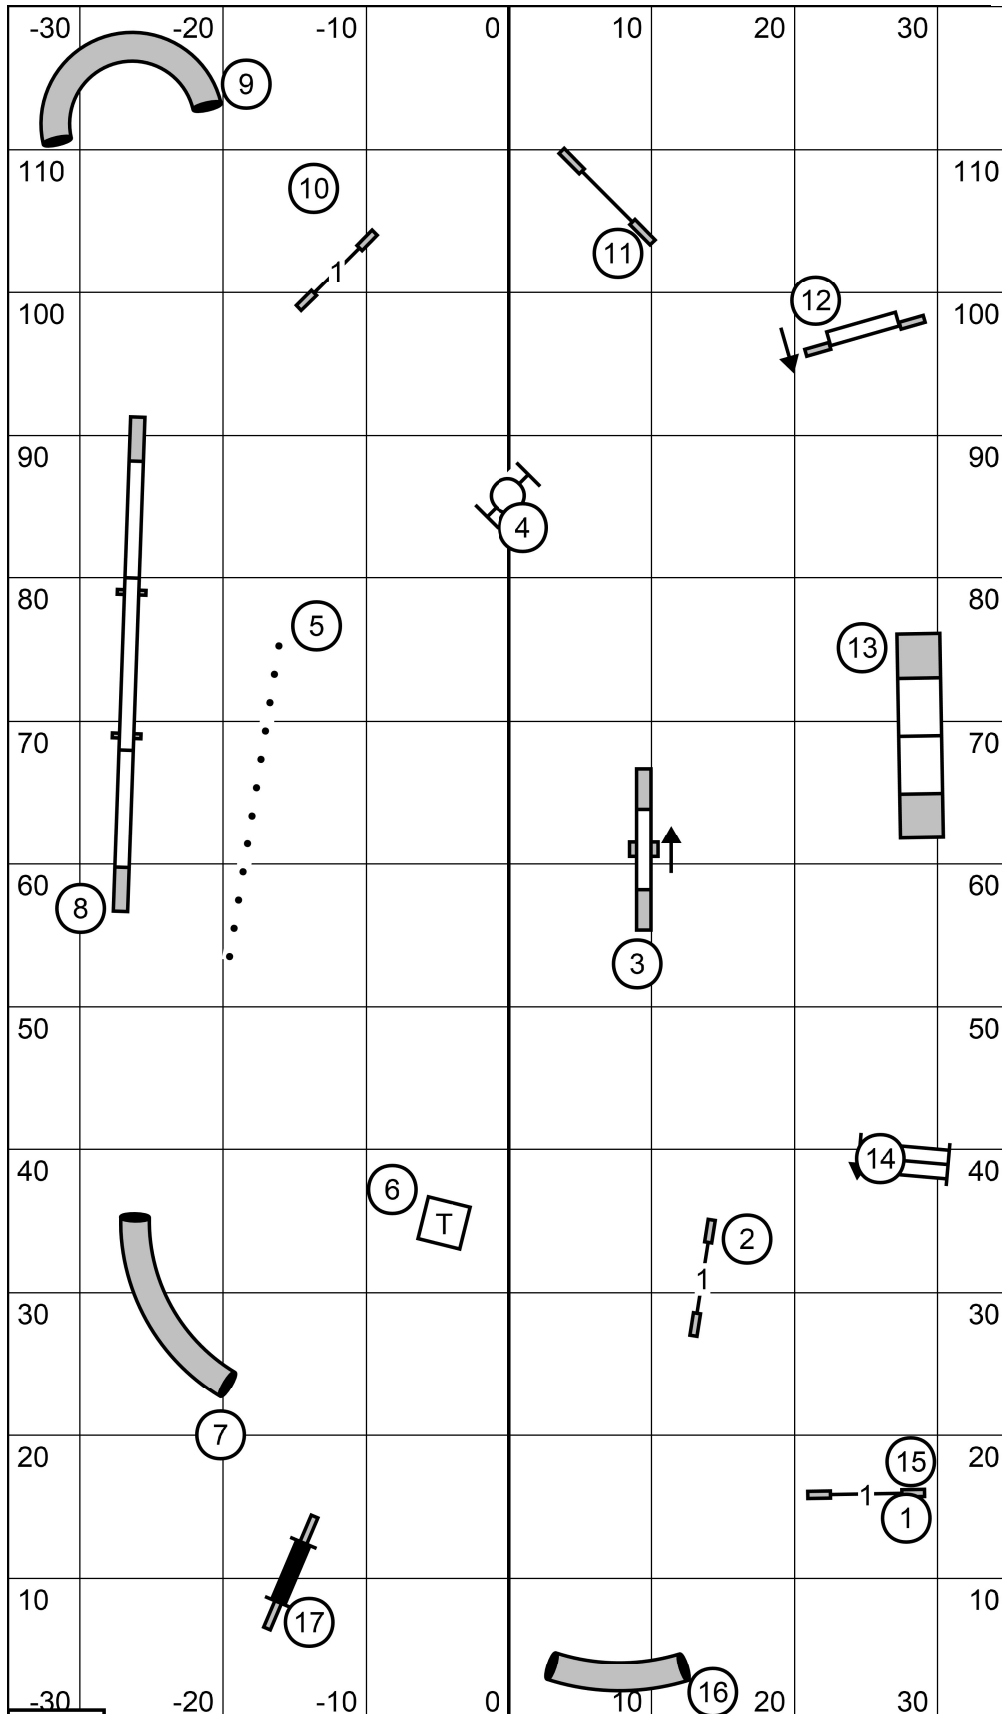

Gate

TS

Gate

Charlottesville-Albemarle Kennel Club, Inc.

Open Standard

Judge: Karen Warda

December 16th 2023

Gate