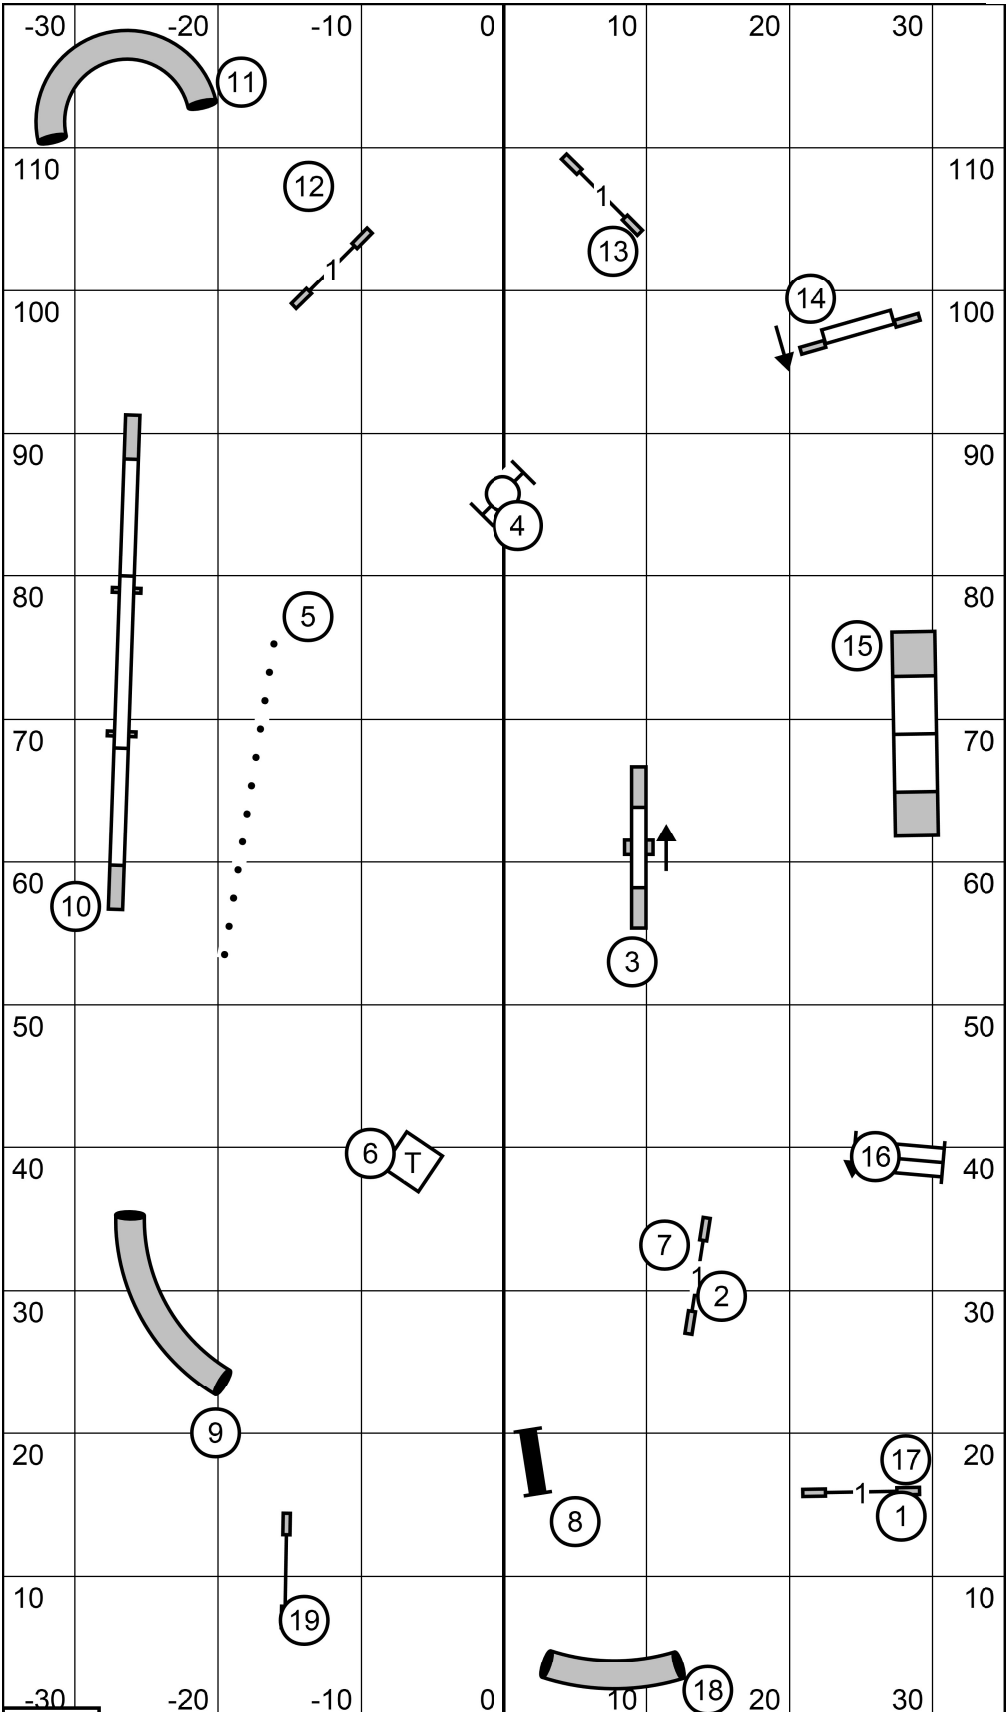

Charlottesville-Albemarle Kennel Club, Inc.

Ex / Master Standard

Judge: Karen Warda
December 16th 2023