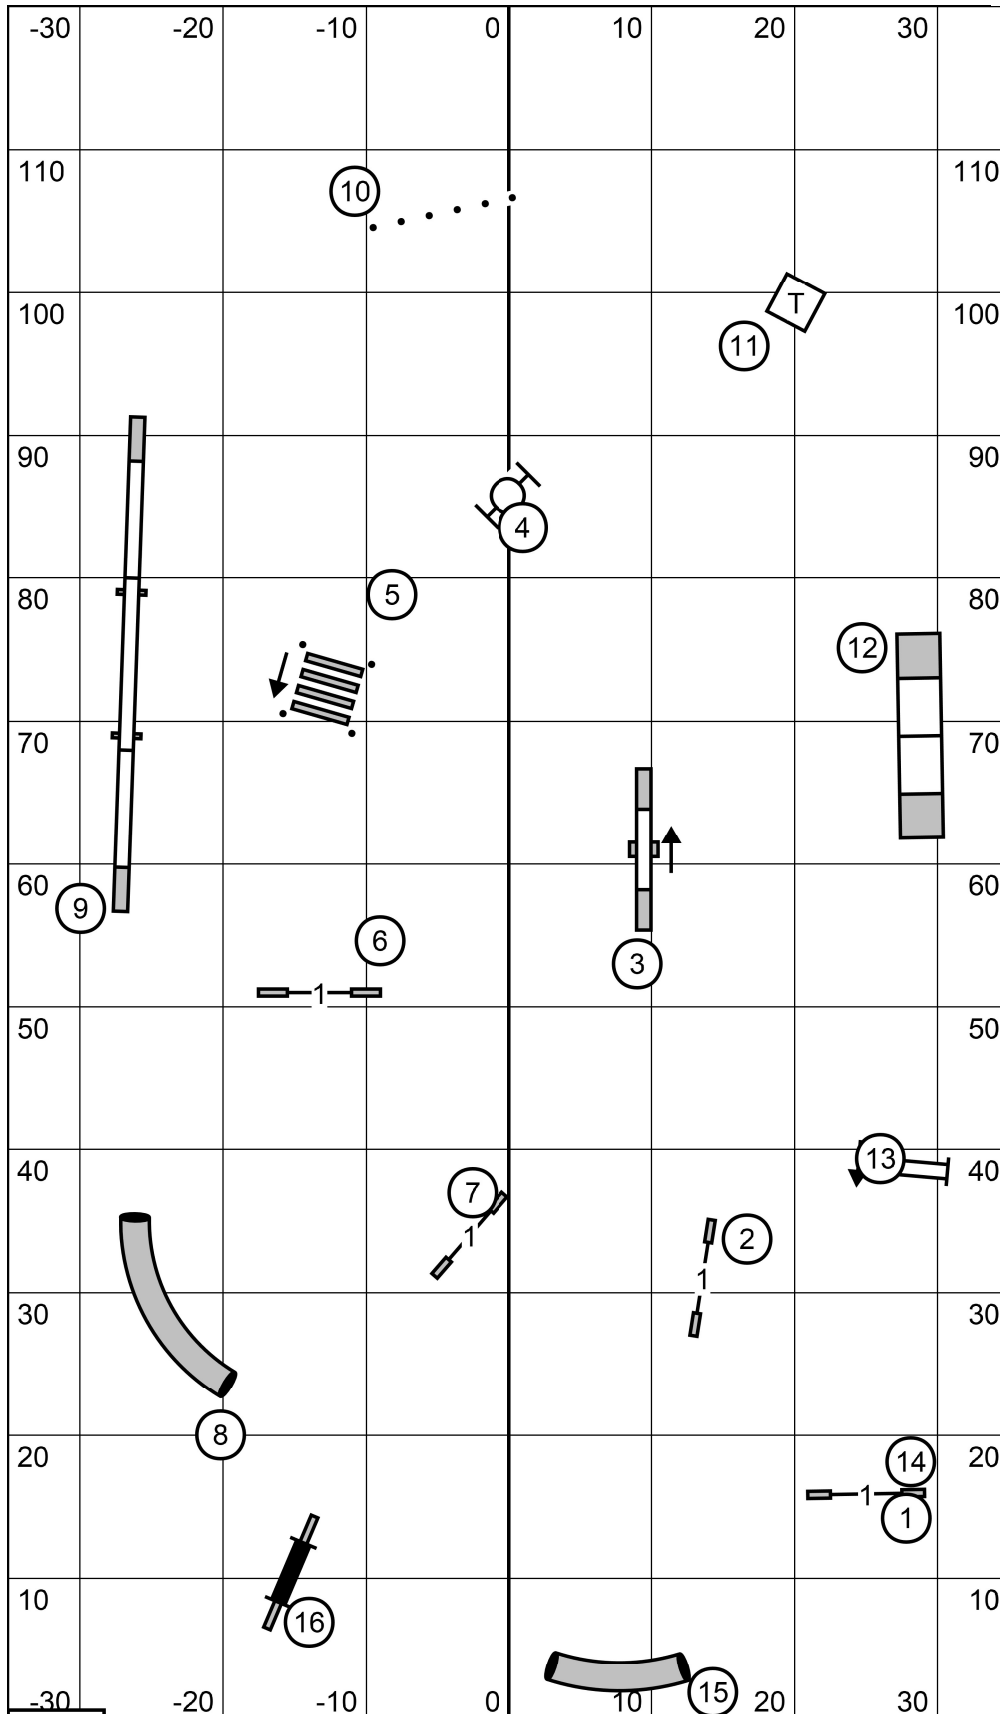

Gate

TS

Gate

Charlottesville-Albemarle Kennel Club, Inc.

Open Standard

Judge: Karen Warda

December 16th 2023

Gate